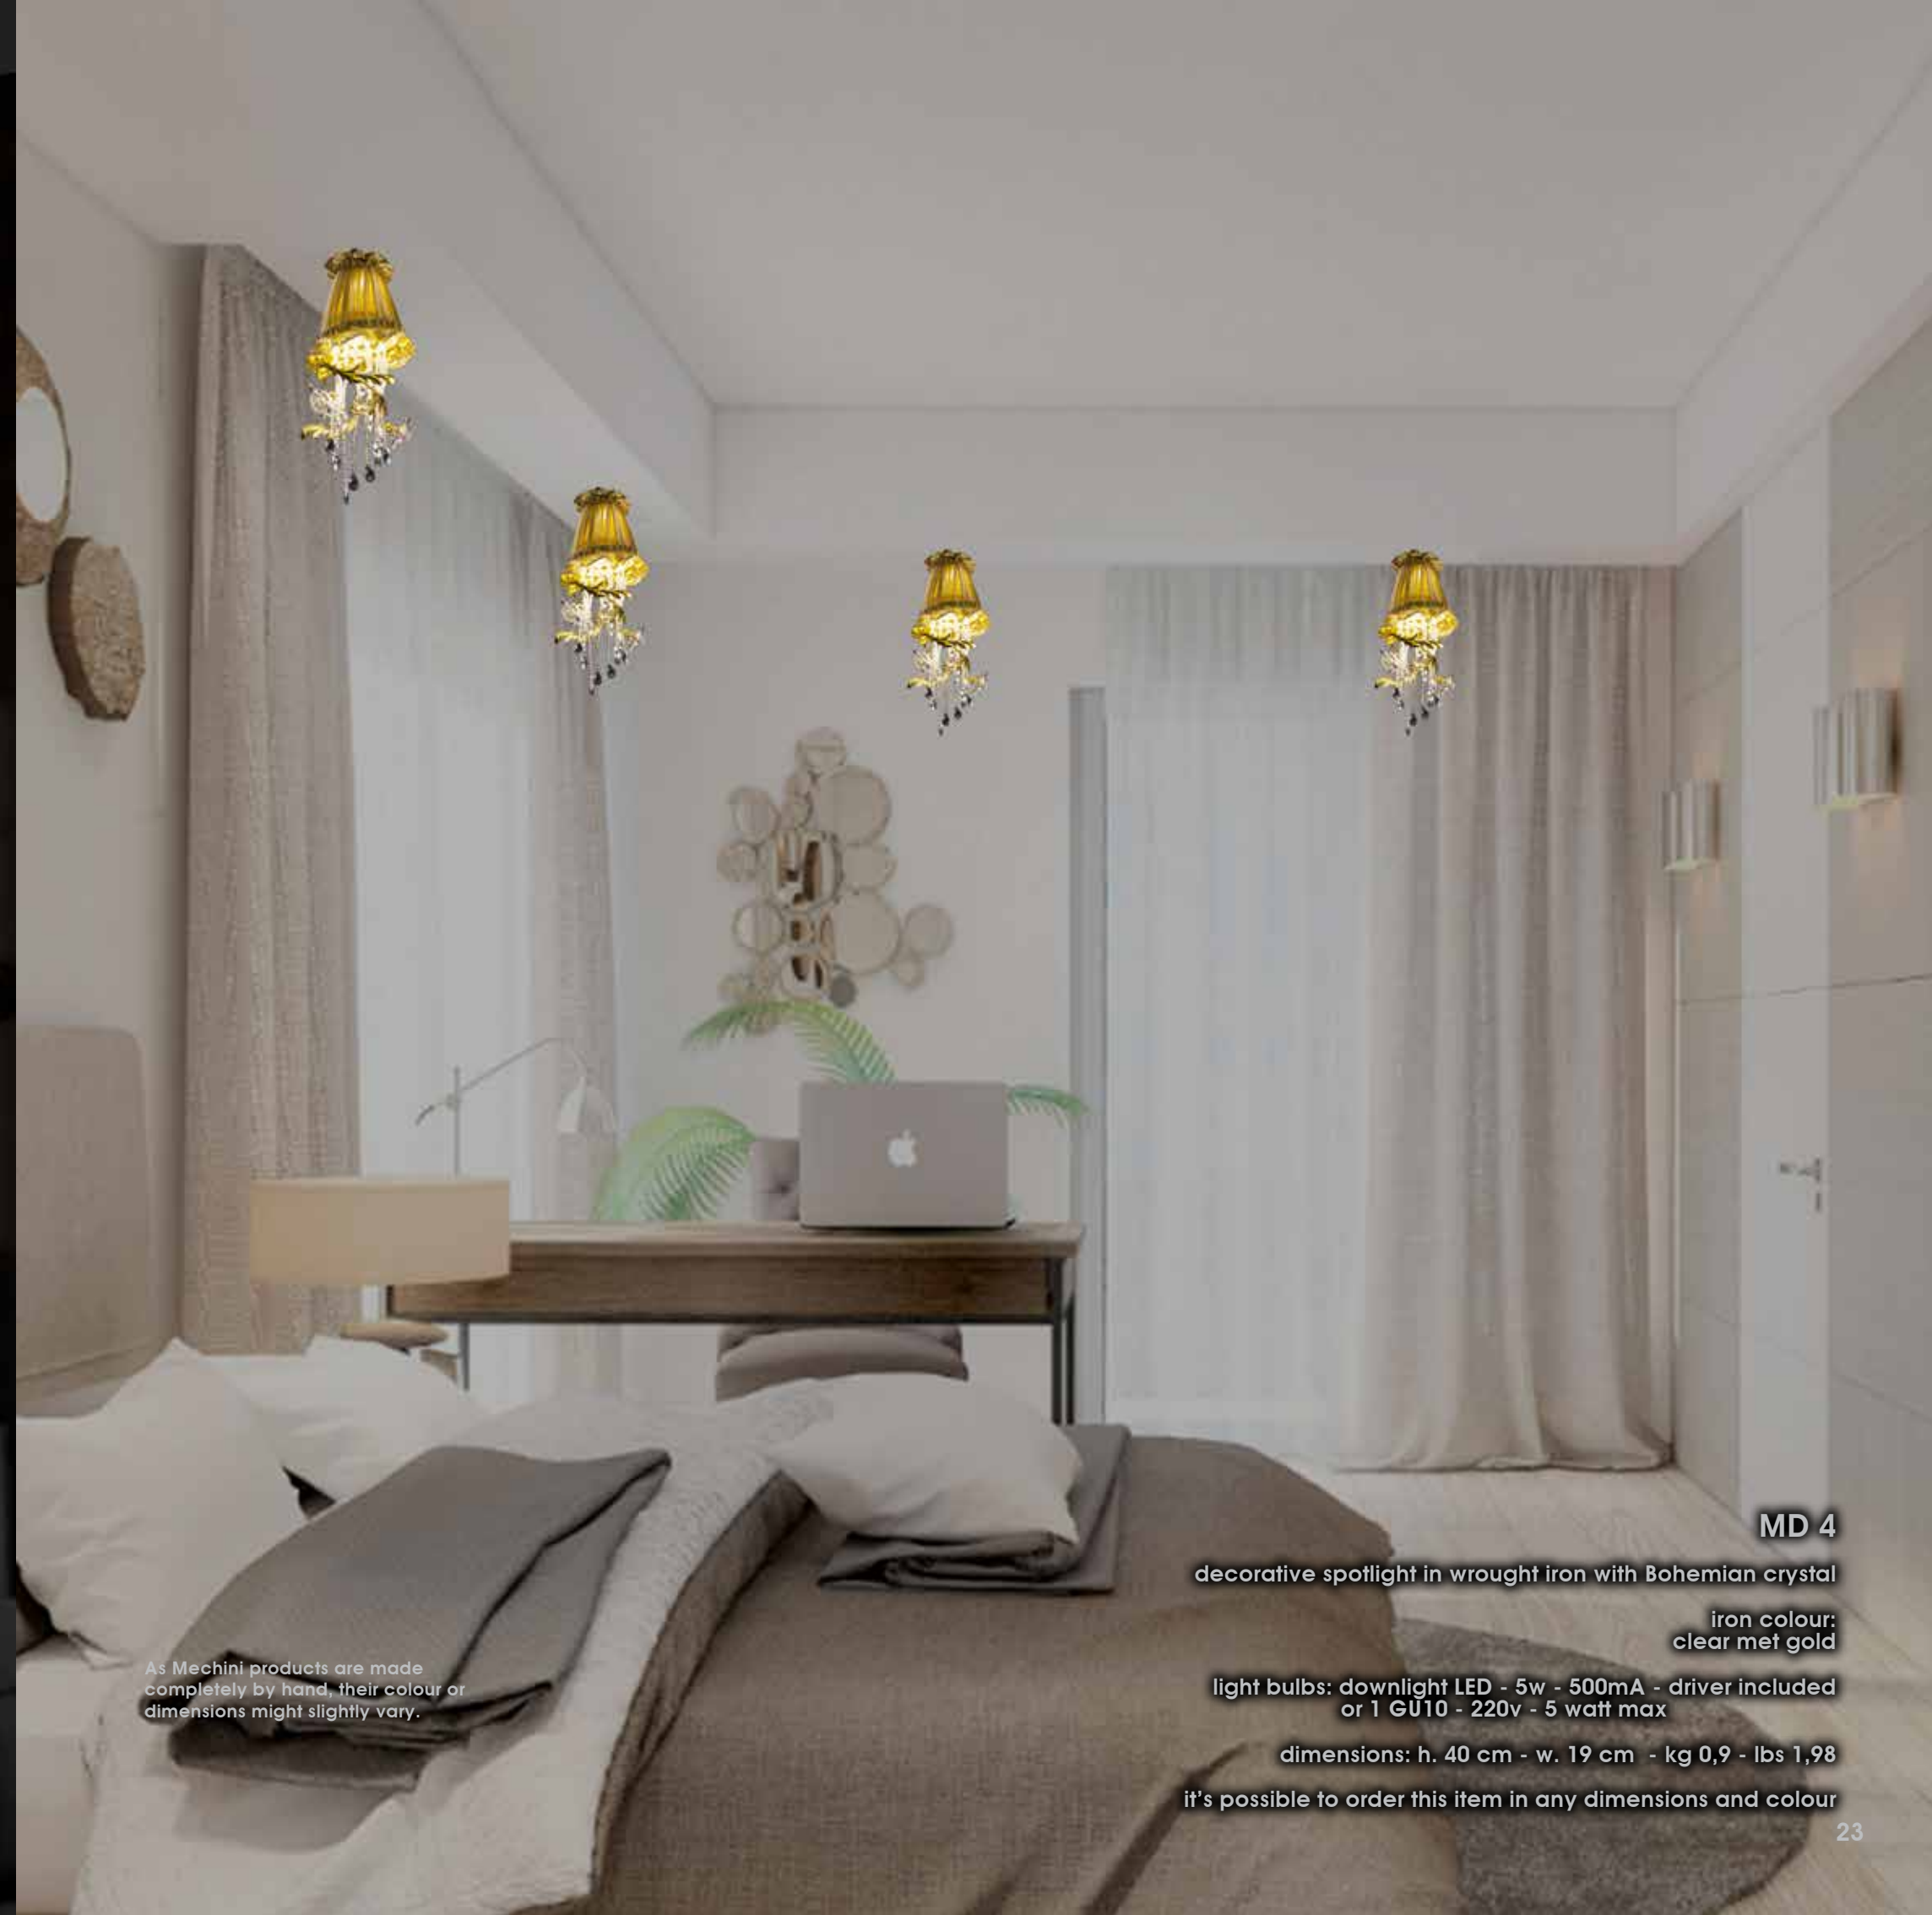

MD 4

decorative spotlight in wrought iron with Bohemian crystal

iron colour:
clear met gold

light bulbs: downlight LED - 5w - 500mA - driver included
or 1 GU10 - 220v - 5 watt max

dimensions: h. 40 cm - w. 19 cm - kg 0,9 - lbs 1,98

it's possible to order this item in any dimensions and colour

As Mechini products are made completely by hand, their colour or dimensions might slightly vary.