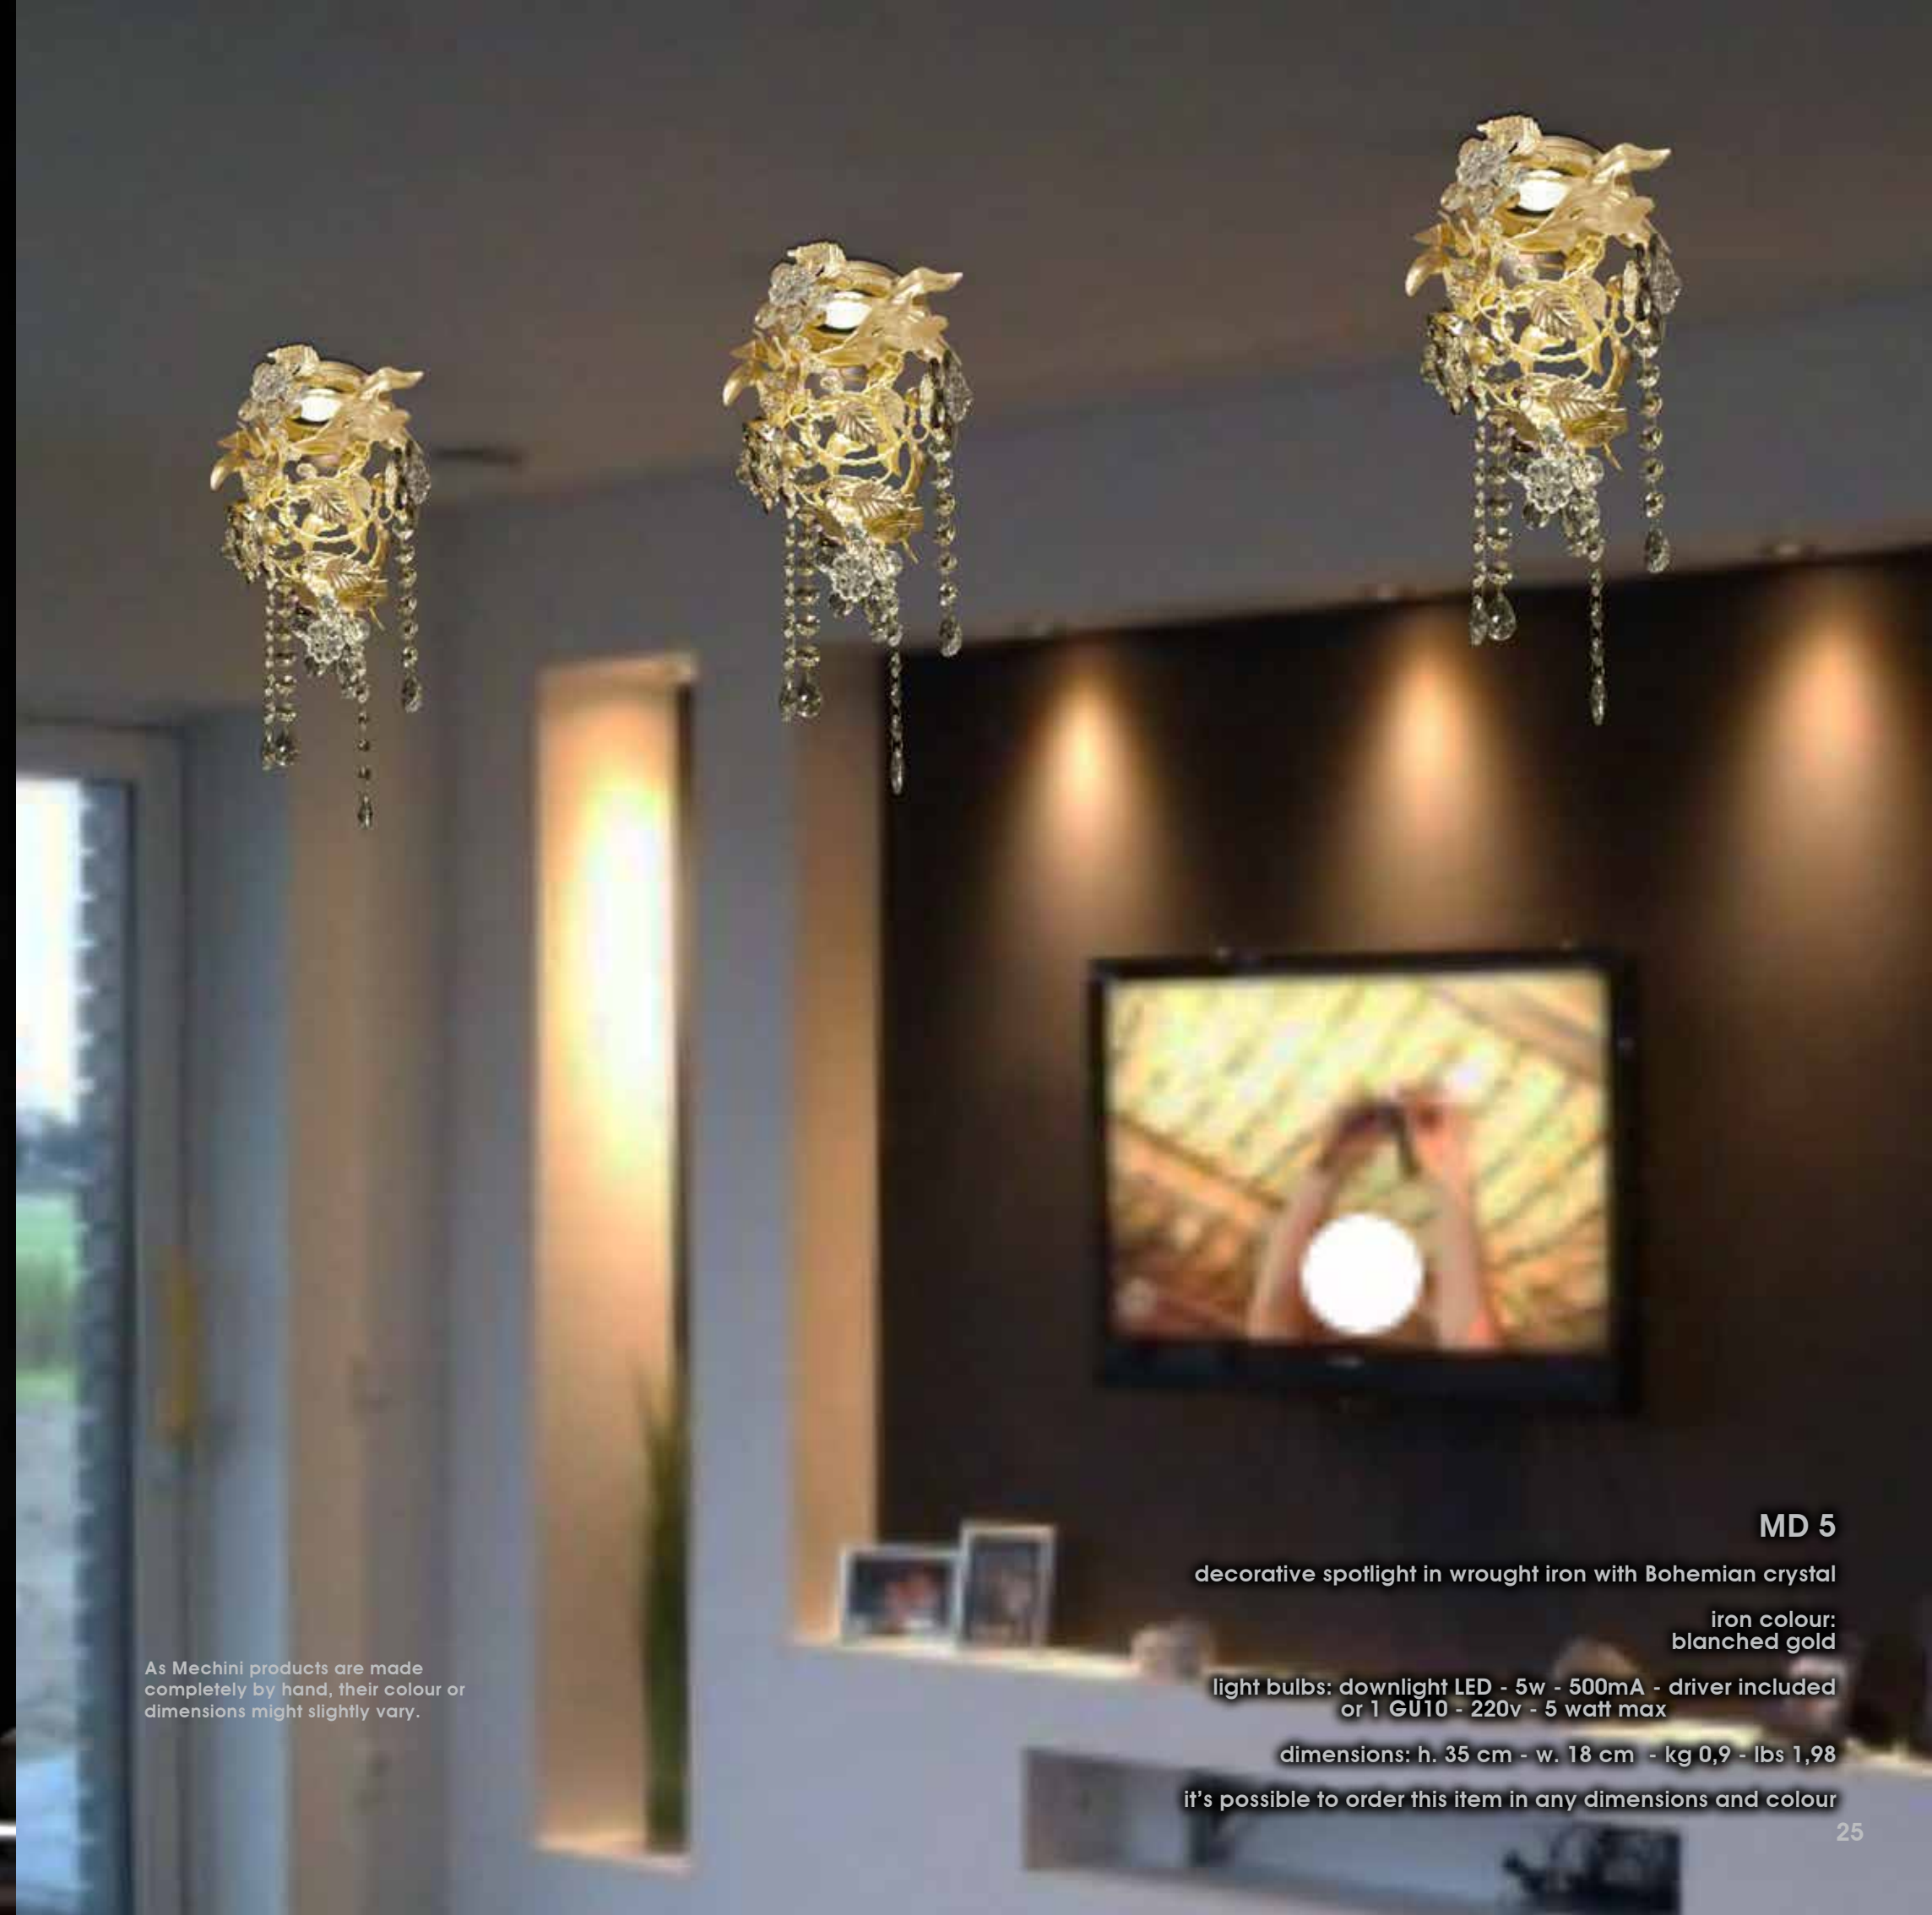

MD 5

decorative spotlight in wrought iron with Bohemian crystal

iron colour:
blached gold

light bulbs: downlight LED - 5w - 500mA - driver included
or 1 GU10 - 220v - 5 watt max

dimensions: h. 35 cm - w. 18 cm - kg 0,9 - lbs 1,98

it's possible to order this item in any dimensions and colour

As Mechini products are made completely by hand, their colour or dimensions might slightly vary.