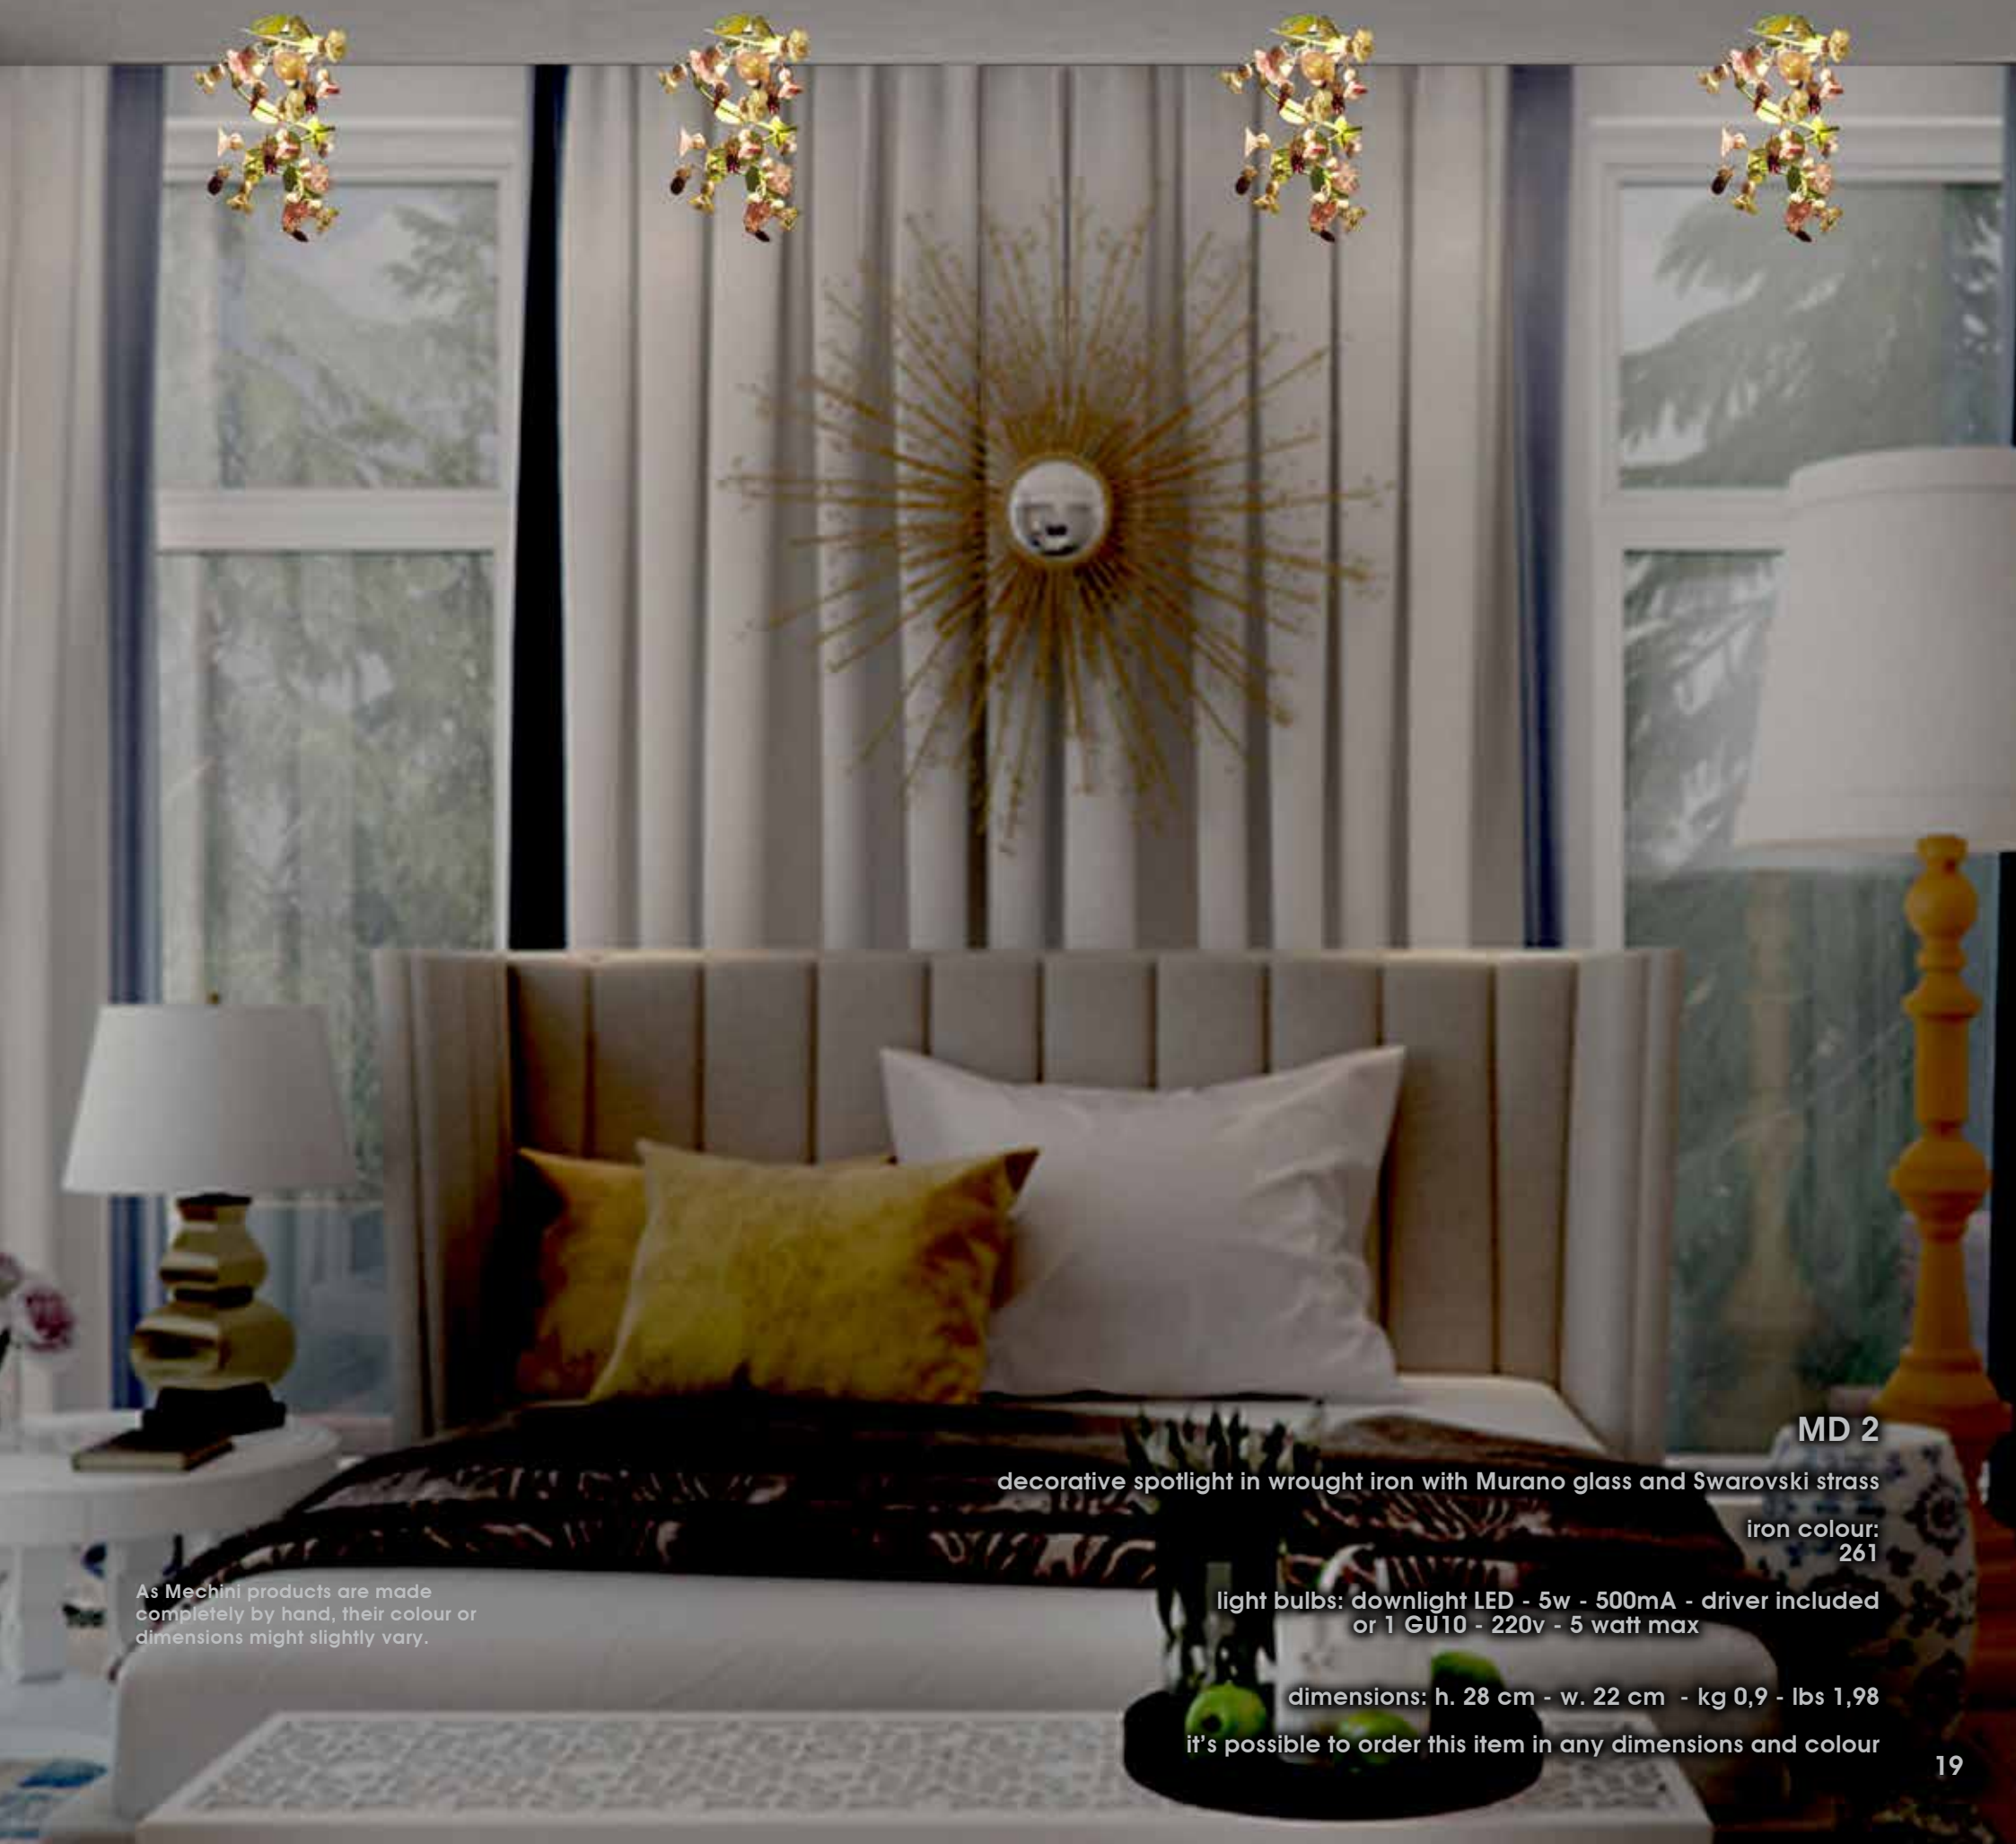

MD 2

decorative spotlight in wrought iron with Murano glass and Swarovski strass

iron colour:
261

light bulbs: downlight LED - 5w - 500mA - driver included
or 1 GU10 - 220v - 5 watt max

dimensions: h. 28 cm - w. 22 cm - kg 0,9 - lbs 1,98

it's possible to order this item in any dimensions and colour

As Mechini products are made completely by hand, their colour or dimensions might slightly vary.