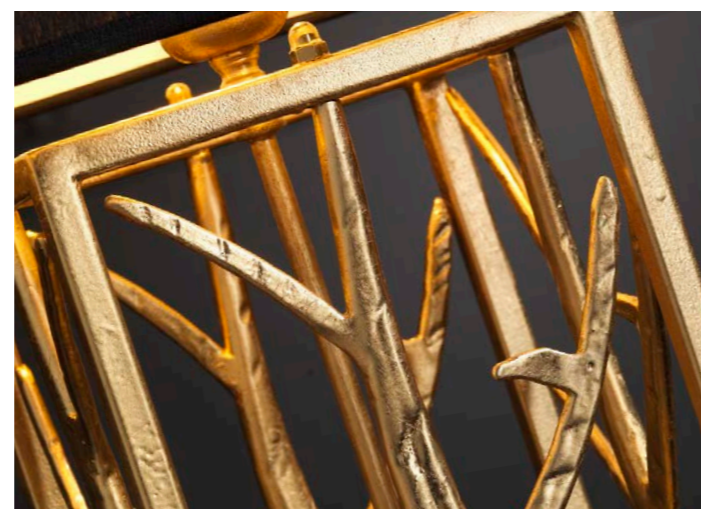

IDO27
H. 184 - L. 50 - P. 30 - 1x 40W - E27 - Kg. 14

Piantana 1 luce "Rosaspina"
Struttura in ferro martellato finitura oro foglia con paralume in stoffa "pongè nero".

Standing lamp 1 light "Rosaspina"
Hammered iron gold leaf finished with textile "black pongè" shade.