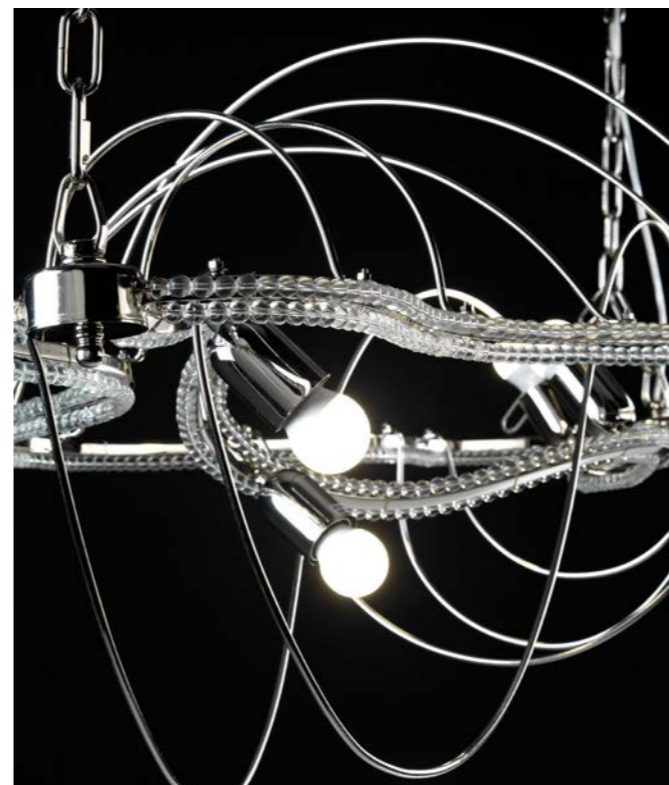

ID039
H. 140 - L. 130 - P. 62 - 4x 40W - E27 - Kg. 6,0