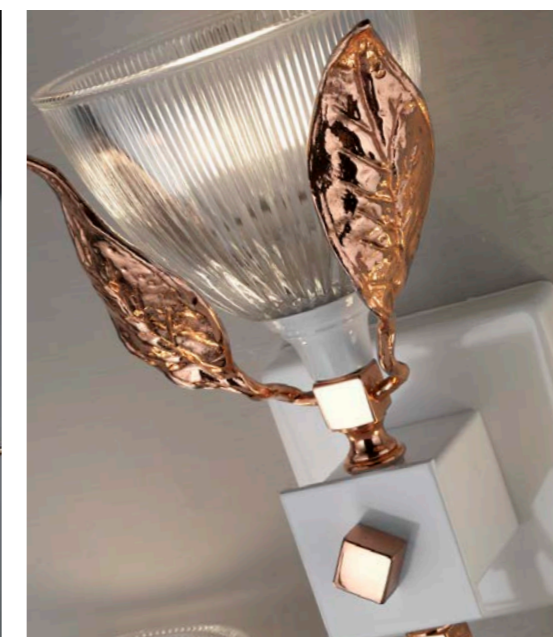

HD041
H. 42 - L. 42 - P. 14 - 3x 40W - E27 - Kg.4,0

Appliche 3 luci
Foglie in ottone rame con struttura in ferro bianco lucido e coppe in vetro

Wall lamp 3 lights
Brass leaves copper finished with shiny white iron structure and glass cups