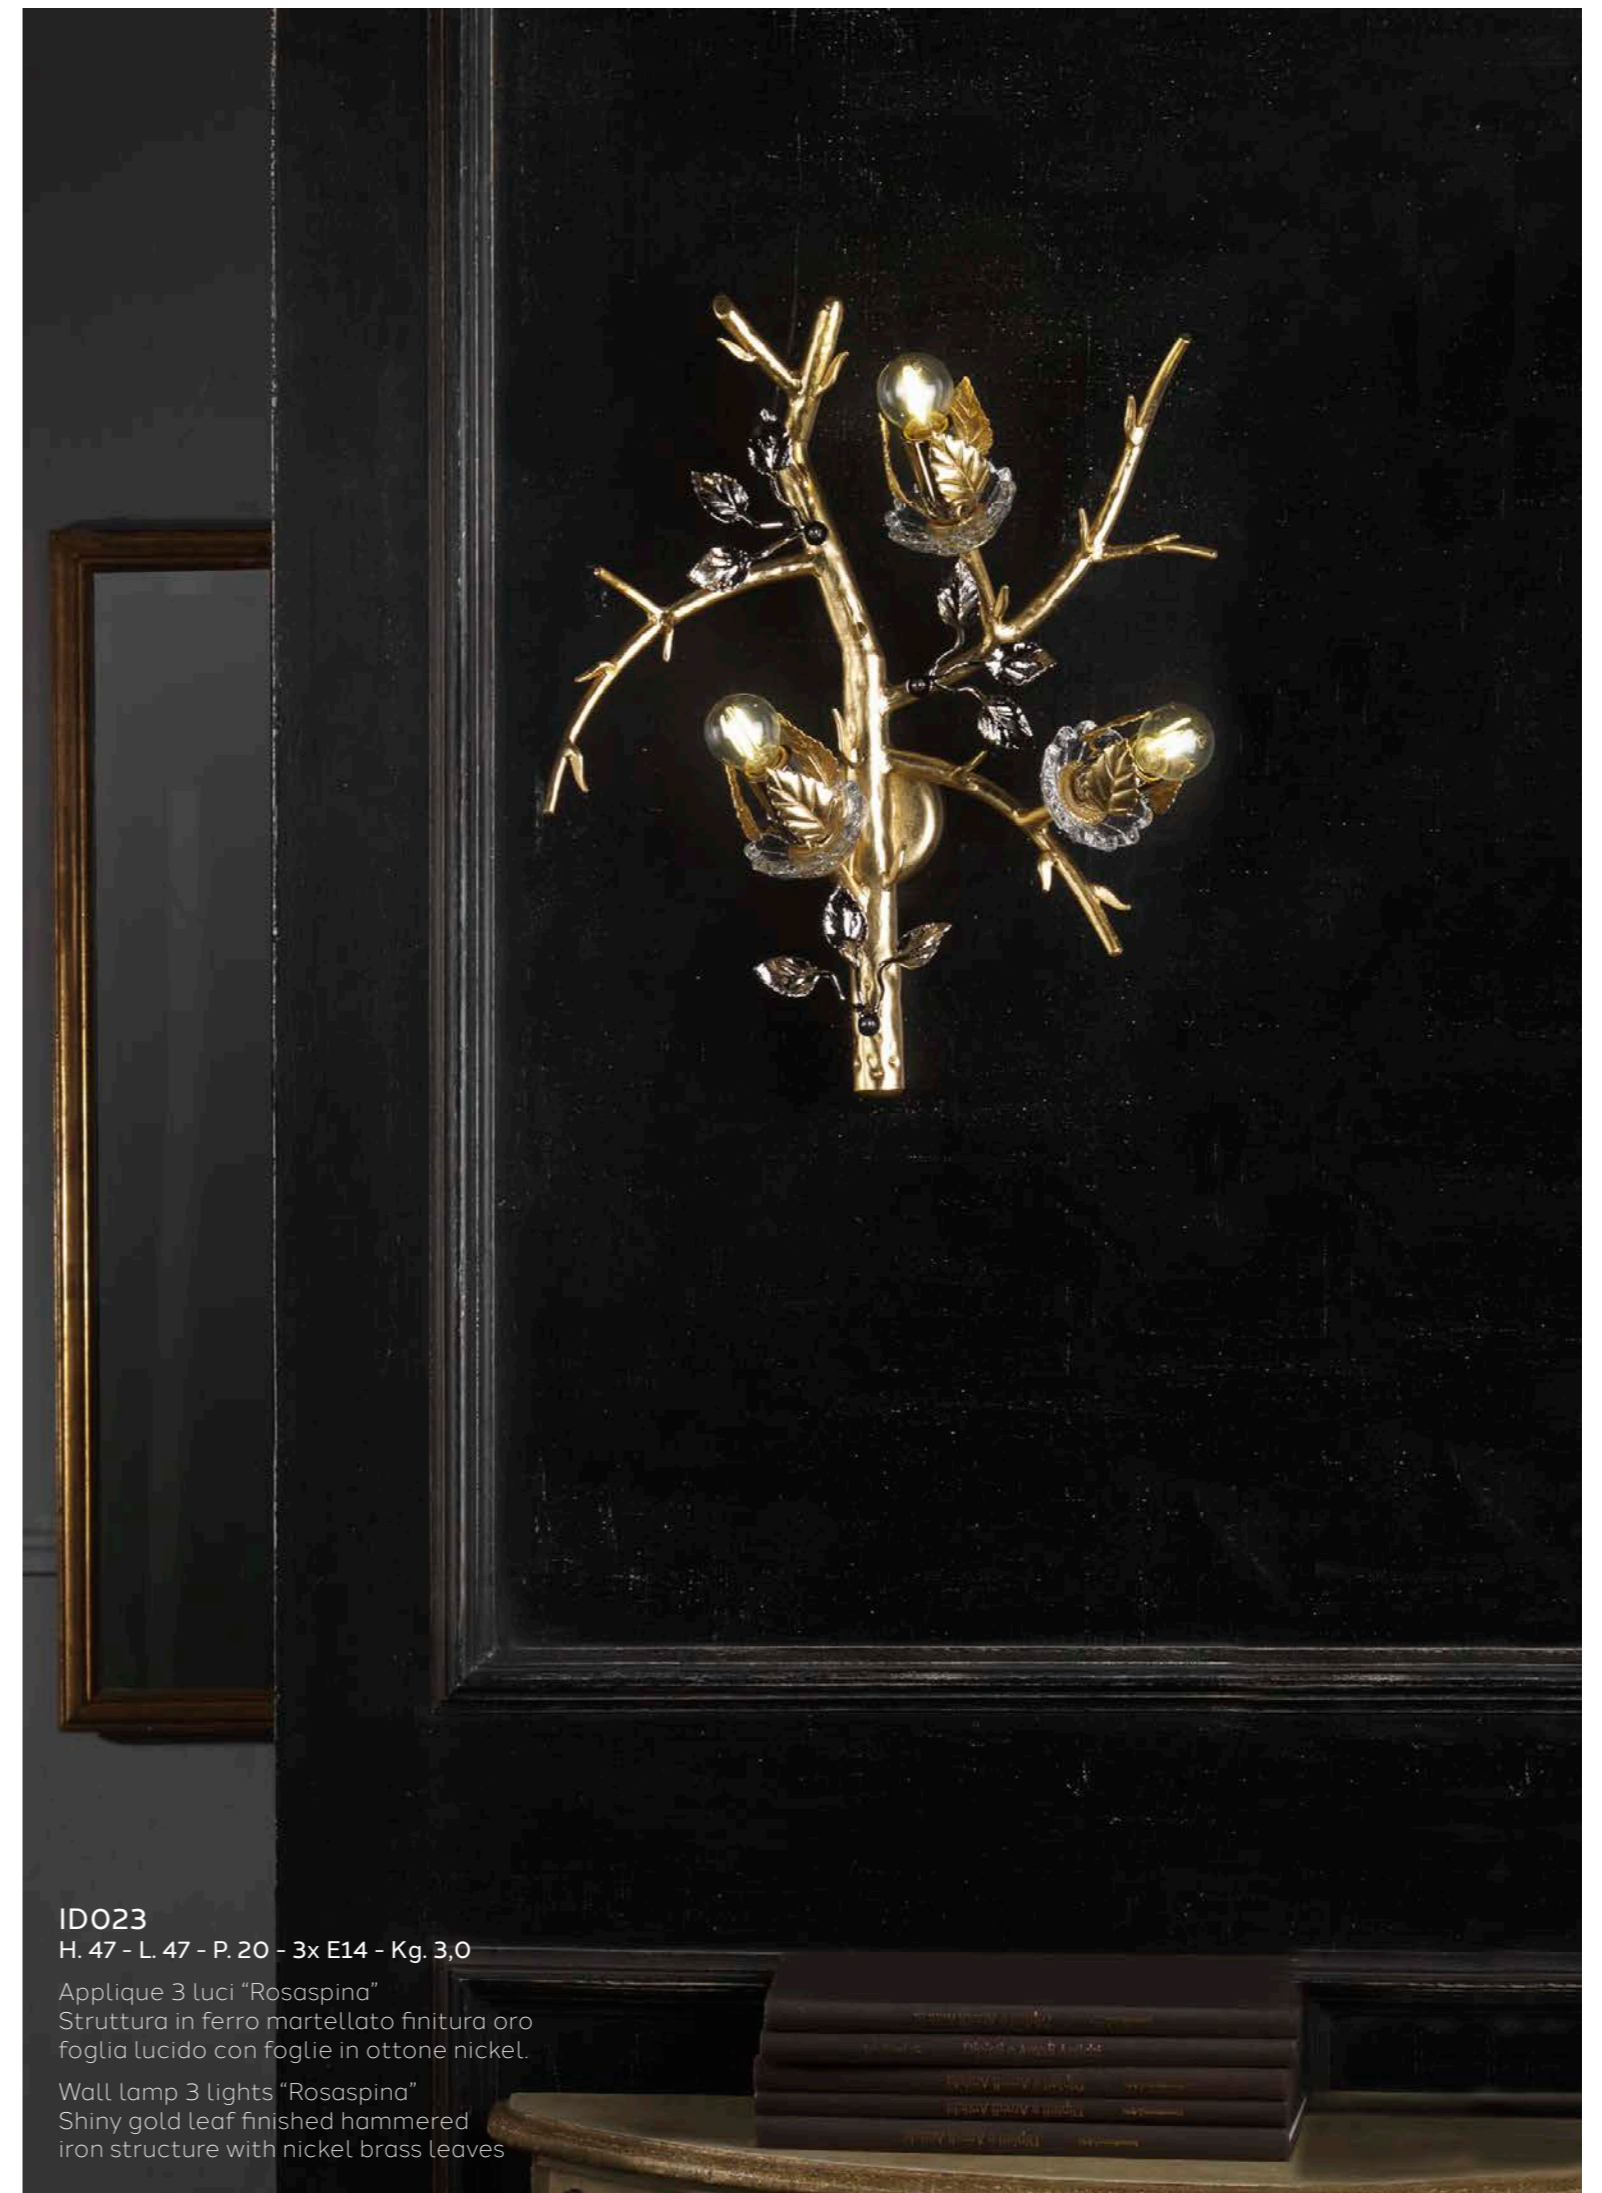

Applique 1 luce
 Foglia in ferro finitura nickel con
 foglie "palma" in ferro finitura oro foglia.

Wall lamp 1 light
 Nickel iron leaf finished with gold
 leaf finished iron "palm" leaves.

HDO38 /AP
 H. 70 - L. 34 - P. 19 - 1x G9 - Kg. 2,0

Applique 1 luce
 Foglia in ferro finitura nickel con
 foglie "palma" in ferro finitura oro foglia.

Wall lamp 1 light
 Nickel iron leaf finished with
 gold leaf finished iron "palm" leaves.

IDO24
 H. 100 - L. 82 - P. 61 - 5x 40W - E14 - Kg. 6
 Sospensione 5 luci "Rosaspina"
 Struttura in ferro martellato finitura
 bianco lucido con foglie in ottone oro galvanico.
 Pendant light 5 lights "Rosaspina"
 Shiny white finished hammered iron structure
 with galvanic gold brass leaves.