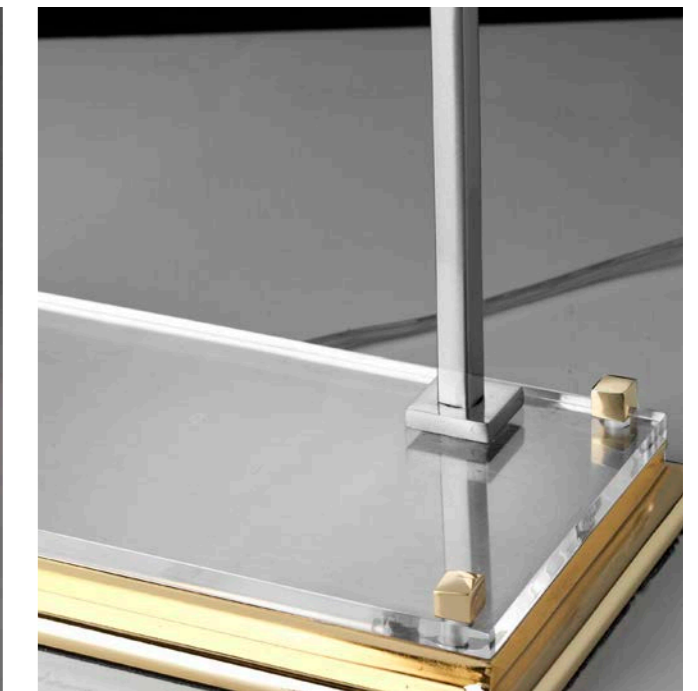

HDO47
H. 161 - L. 35 - P. 18 - 2x 40W - E14- Kg. 9,0

Piantana 2 luci
Ferro finitura oro e nickel con pannelli
in plexiglass.

Standing lamp 2 lights
Galvanic gold and nickel finished iron
with plexiglass panels.

HDO48
H. 49 - L. 32 - P. 14 - 2x 40W - E14 - Kg. 4,0

Lampada da tavolo 2 luci
Ferro finitura oro e nickel con pannelli
in plexiglass.

Table lamp 2 lights
Galvanic gold and nickel finished iron
with plexiglass panels.