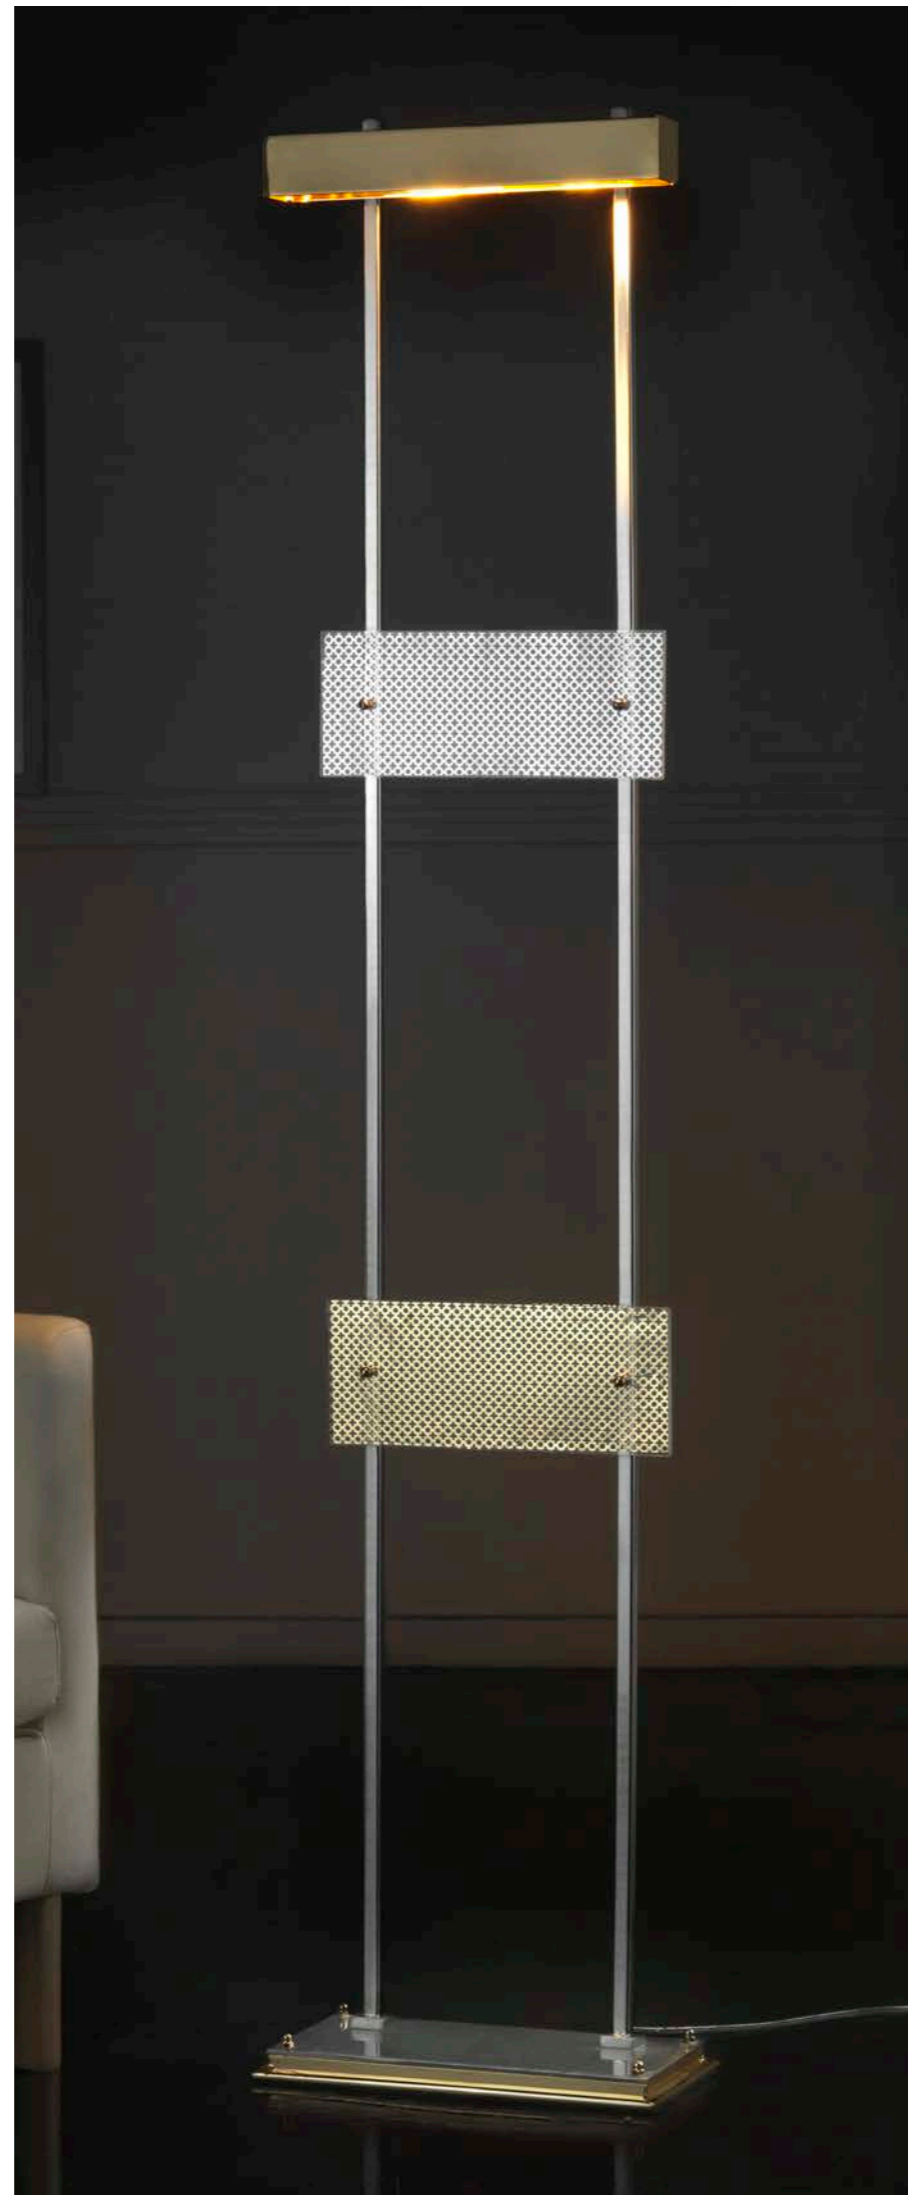

Piantana 2 luci
Ferro finitura oro e nickel con pannelli
in plexiglass.

Standing lamp 2 lights
Galvanic gold and nickel finished iron
with plexiglass panels.

Lampada da tavolo 2 luci
Ferro finitura oro e nickel con pannelli
in plexiglass.

Table lamp 2 lights
Galvanic gold and nickel finished iron
with plexiglass panels.

Applique 1 luce
Ferro finitura oro e nickel con pannelli
in plexiglass.

Wall lamp 1 light
Galvanic gold and nickel finished iron
with plexiglass panels.