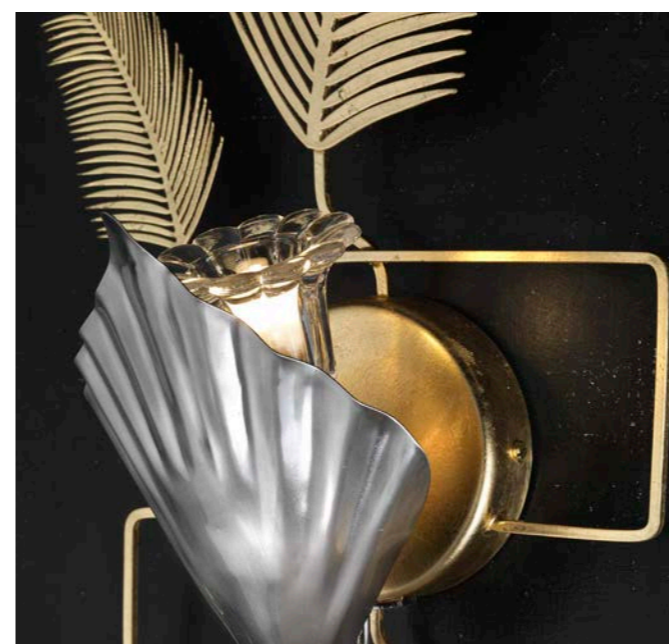

HDO38 /AP
H. 70 - L. 34 - P. 19 - 1x G9 - Kg. 2,0