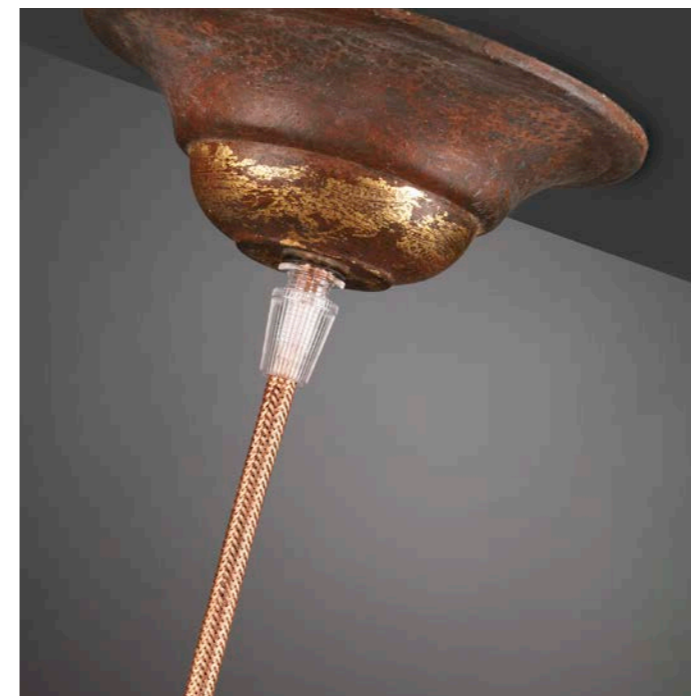

HD011 Brown
Detail/Dettaglio
marrone antico/
antique brown