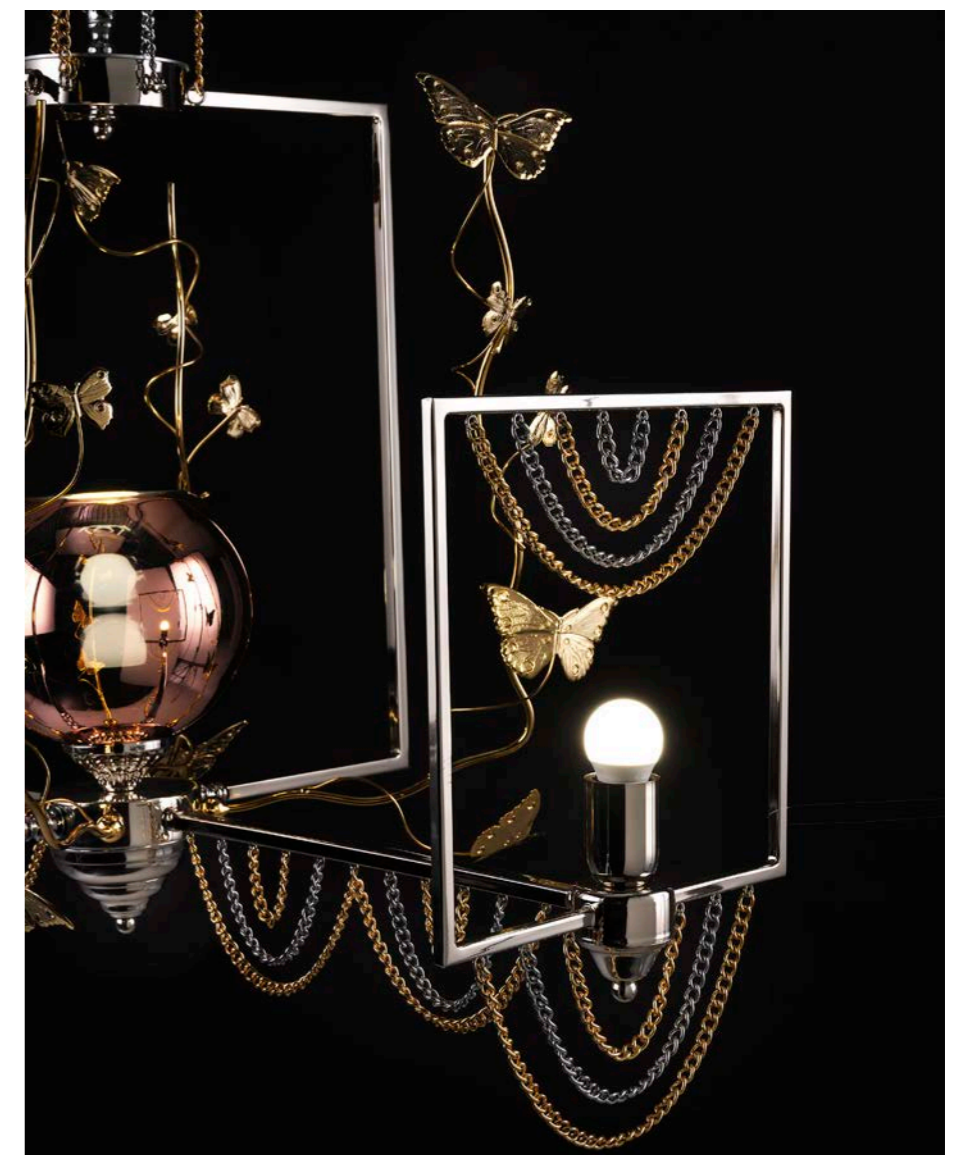

IDO35
H. 130 - L. 95 - P. 55 - 3x 40W - E27 - Kg. 7,0

Lampadario 3 luci
Lampadario con farfalle e catene,
finiture nickel e oro

Chandelier 3 lights
Chandelier with butterflies and chains,
finishings nickel and gold