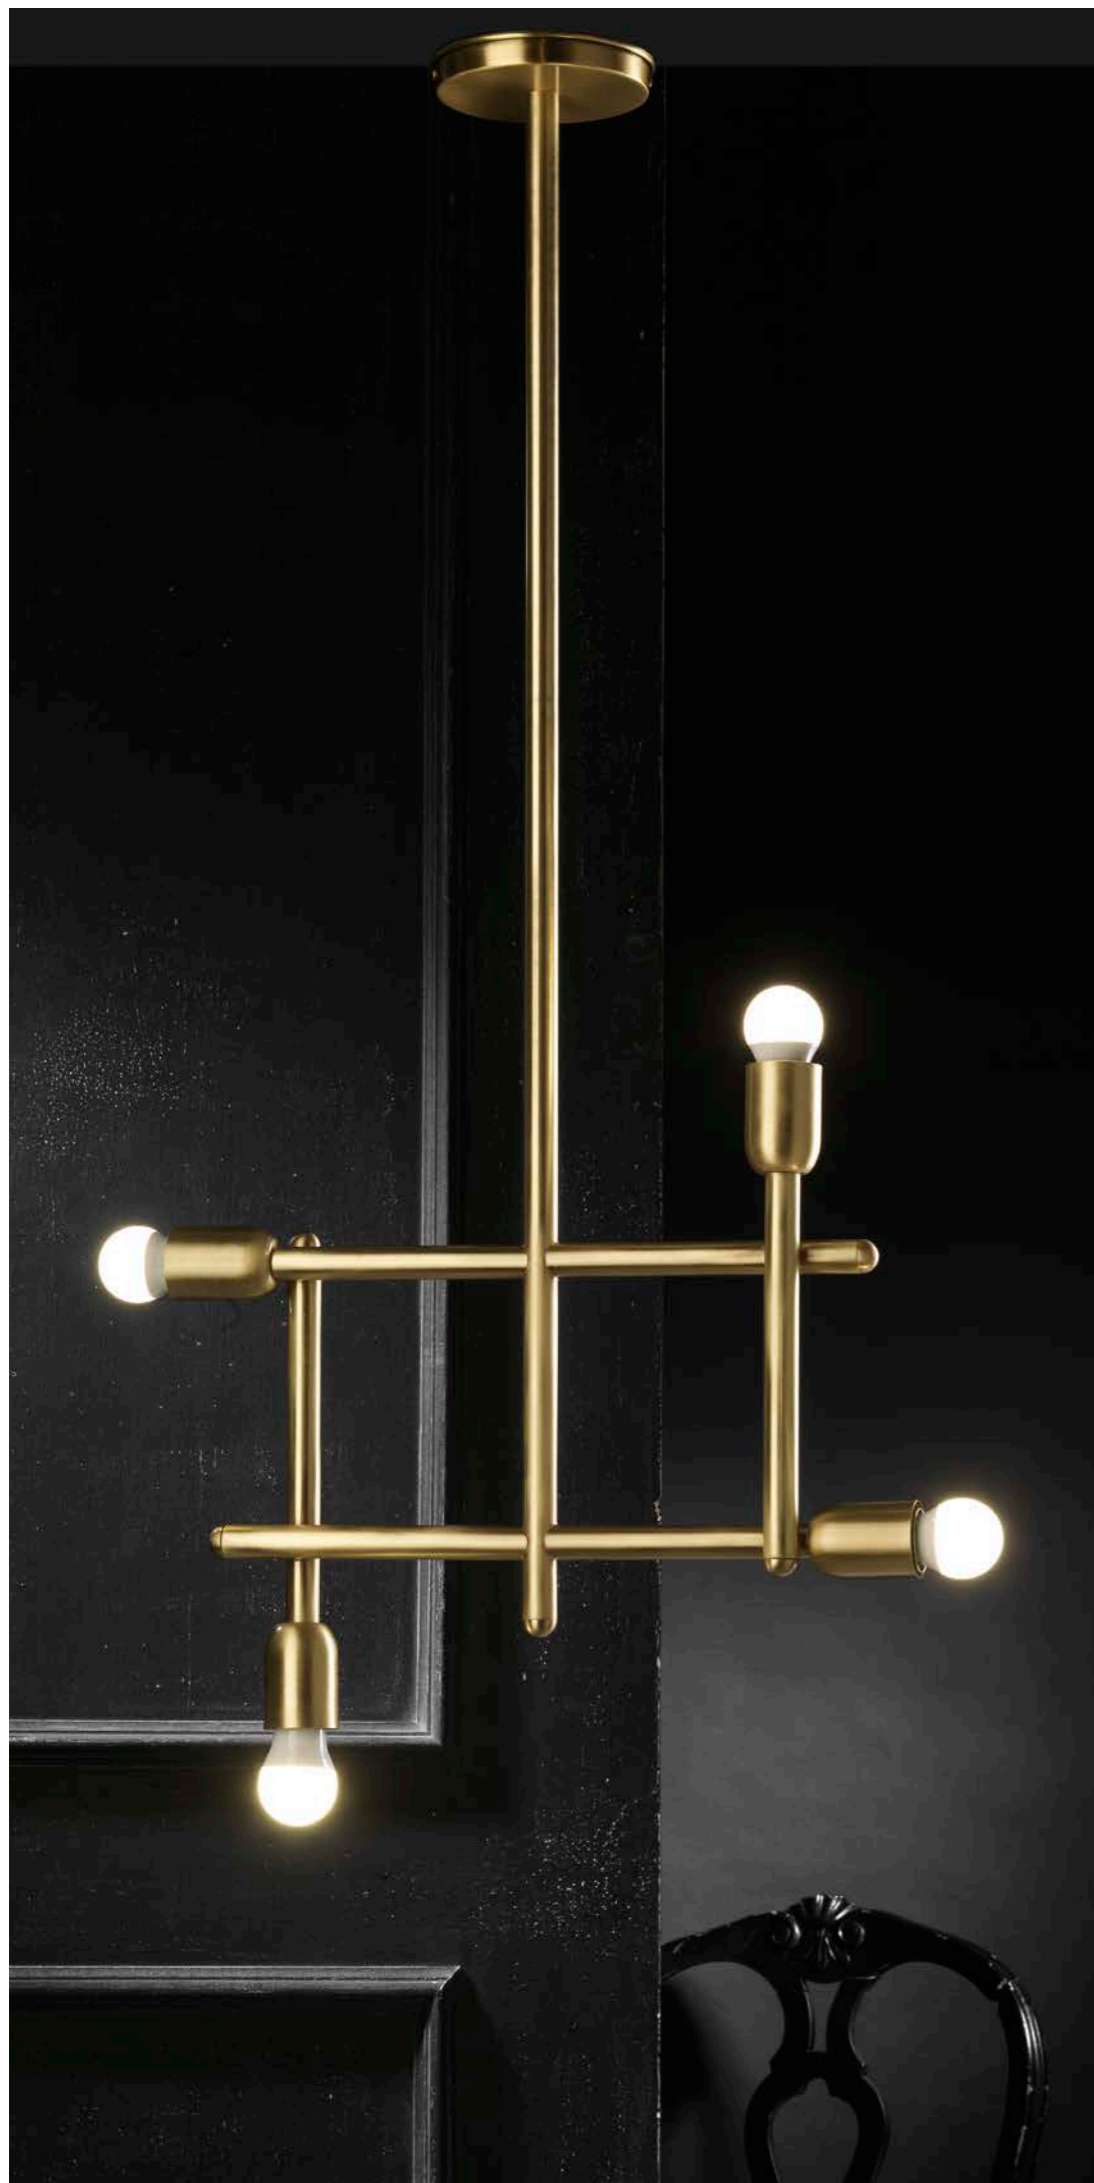

ID029
H. 100 - L 41 x 41 - 1x 40W - E27 - Kg. 6,0
Sospensione 1 luce
Struttura in ferro finitura ottone antico
con cristalli trasparenti.
Pendent Light 1 light
Antique brass finished iron structure
with trasparent crystals.

IDO36
H.49 - ø 34 - 1x 40W - E27 - Kg. 2,0

Sospensione 1 luce
Struttura in ferro finitura nickel con corde in ferro.

Pendent Light 1 light
Nickel finished iron structure with iron ropes".

IDO36-V
H.49 - ø 34 - 1x 40W - E27 - Kg. 3,0

Sospensione 1 luce
Struttura in ferro finitura nickel con corde in ferro e
"stalattiti" in vetro di Murano.

Pendent Light 1 light
Nickel finished iron structure with iron ropes
and Murano glass "stalactite".

IDO38

H. 104 - L. 64 - P. 27 - 4x 40W - E27 - Kg. 8,0

Lampadario 4 luci
Lampadario ovale con catene in ferro,
finitura ottone antico

Chandelier 4 lights
Oval chandelier with iron chains,
antique brass finished