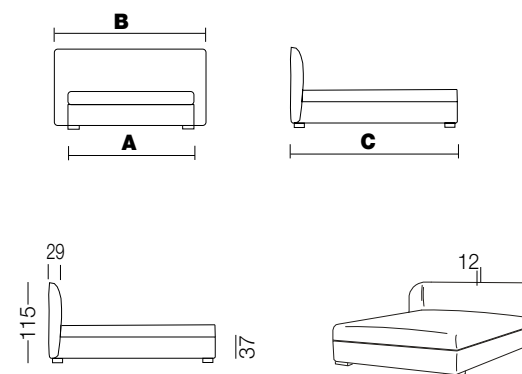

Materasso Mattress Matelas Matratze Colchón	A	B	C
80X190	82	122	208
80X200	82	122	218
090/91X190	93	133	208
090/91X200	93	133	218
100X200	102	142	218
120X200	122	162	218
137X191	142	182	208
140X190	142	182	208
140X200	142	182	218
150X190	155	195	208
153X203	155	195	221
160X190	162	202	208
160X190 XL	170	210	213
160X200	162	202	218 (photo)
160X200 XL	170	210	223
170X200	172	212	218
170X200 XL	180	220	223
180X200	182	222	218
180X200 XL	190	230	223
183X203	185	225	221
193X213	195	235	231
200X200	202	242	218