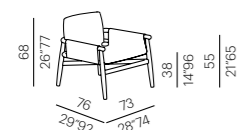

Teresa 2020

poltrona. armchair KUOIO

- poltrona in cuoio
- struttura in massello di rovere tinto black - light - tabacco - white
- seduta e schienale imbottiti con rivestimento in cuoio - vedi campionario
- cuscino schienale sfoderabile - optional - in piuma e poliuretano espanso a quote differenziate
- rivestimento con cucitura doppia allargata solo per le pelli di collezione
- piedini neri in plastica

- versione con tasca integrata in cuoio - vedi campionario - posizionabile a destra, sinistra o su entrambi i lati