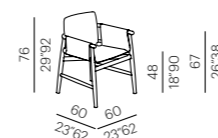

Teresa 2020

poltrona. armchair KUOIO

- poltrona in cuoio
- struttura in massello di rovere tinto black - light - tabacco - white
- seduta e schienale imbottiti con rivestimento in cuoio - vedi campionario
- cuscino schienale sfoderabile - optional - in piuma e poliuretano espanso a quote differenziate
- rivestimento con cucitura doppia allargata solo per le pelli di collezione
- piedini neri in plastica

- versione con tasca integrata in cuoio - vedi campionario - posizionabile a destra, sinistra o su entrambi i lati

poltrona. armchair KUOIO POCKET

- armchair in saddle leather
- frame in solid oak black - light - tabacco - white stained
- padded seat and back covered in saddle leather - see sample box
- back cushion with removable cover - optional - In polyurethane foam with different densities and feathers by Meridiani leather, cover with wide double lapped seam
- black plastic glideys

- version with integrated pocket in saddle leather - for colours, see sample box. to be placed on the right, on the left or both sides

cuscino. cushion

Teresina 2020

sedia. chair KUOIO

poltroncina. small armchair KUOIO LOUNGE

- sedia in cuoio
- struttura in massello di rovere tinto black - light - tabacco - white
- seduta e schienale imbottiti con rivestimento in cuoio - vedi campionario
- cuscino schienale sfoderabile - optional - in poliuretano espanso e piuma
- rivestimento con cucitura doppia allargata solo per le pelli di collezione
- piedini neri in plastica

- versione con tasca integrata in cuoio - vedi campionario - posizionabile a destra, sinistra o su entrambi i lati

sedia. chair KUOIO POCKET

poltroncina. small armchair KUOIO LOUNGE POCKET