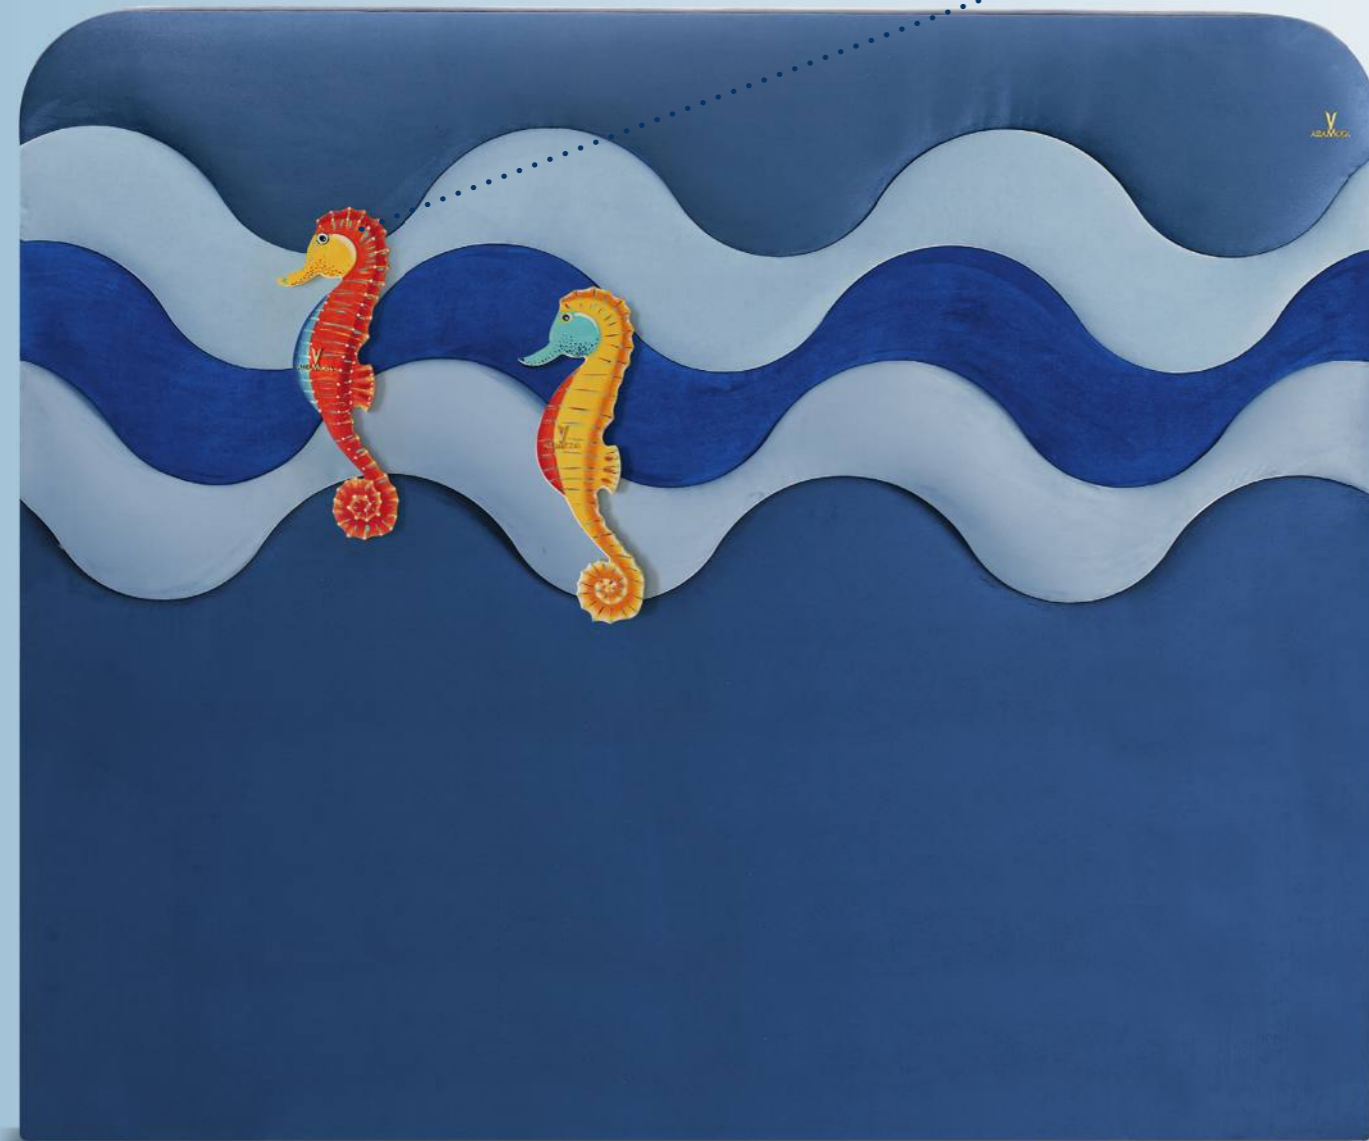

Testiera letto - Headboard

Per materasso - For mattress:

90/100/110/120/130/140/150/160/170/180

**AH01 MARINE/LISCIA**

Testiera letto - Headboard

Per materasso - For mattress:

90/100/110/120/130/140/150/160/170/180

**OCEAN 01**

Testiera letto - Headboard

Per materasso - For mattress:

90/100/110/120/130

140/150/160/170/180

**MARINE Q / 16**

Pesce dipinto a mano  
Fish hand painted

L. 16 H. 44 P. 1  
Kg 0,1 M<sup>3</sup>0,01