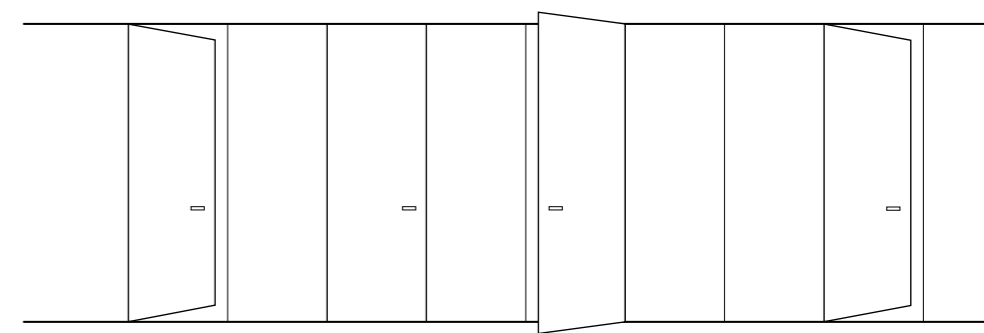

INFINITY LINEAR

TOP DESIGN > GLOSSY

porte / doors: LINEAR
Glossy Ecrù
Maniglia / Handle: Radial by Olivari

INFINITYsystem_Design G&B Concept