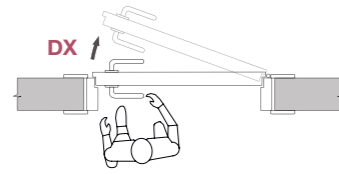

Convenzione G&B: **DX**
G&B conventional: **DX**

Convenzione G&B: **SX**
G&B conventional: **SX**

Configurazioni speciali / *Special openings*

Stipite / Frame BORDOPIANO, PIVOT

Spingere destro / Push right