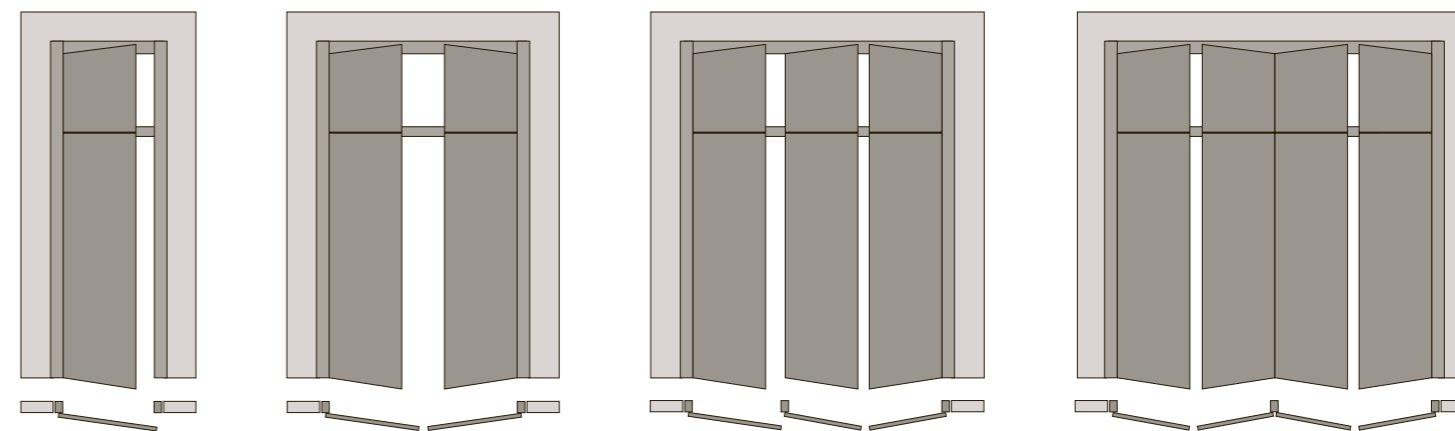

Ante sovrapposte / Overlapping sets