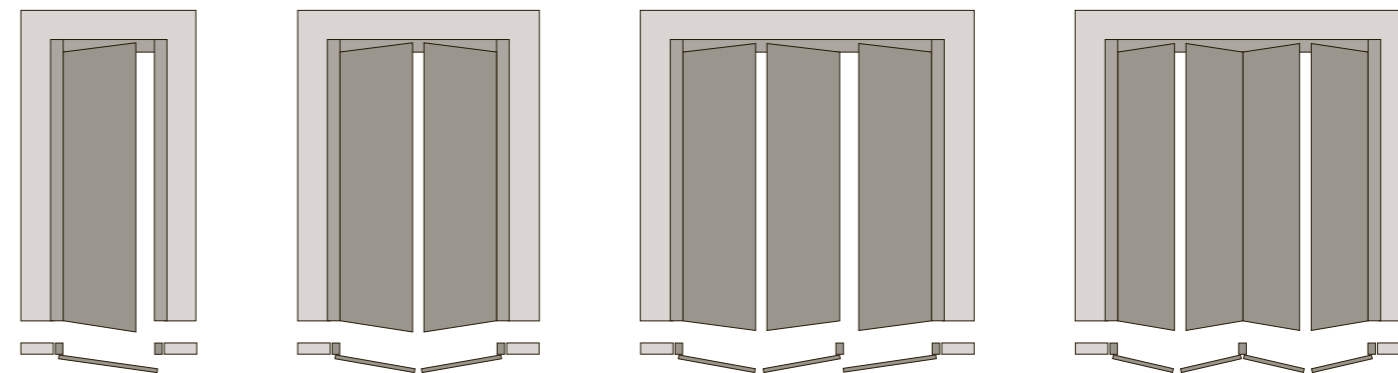

Configurazioni realizzabili / Set samples

Ante affiancate / Side by side sets