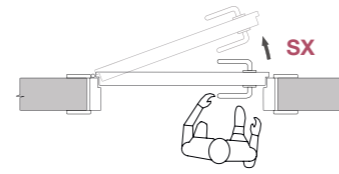

Spingere sinistro / Push left

Stipite / Frame REVERSE
Filo muro / Frameless ZERO-in