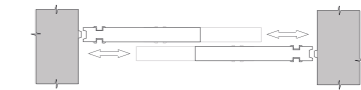

2 ante scorrevoli parallele
Double parallel sliding door