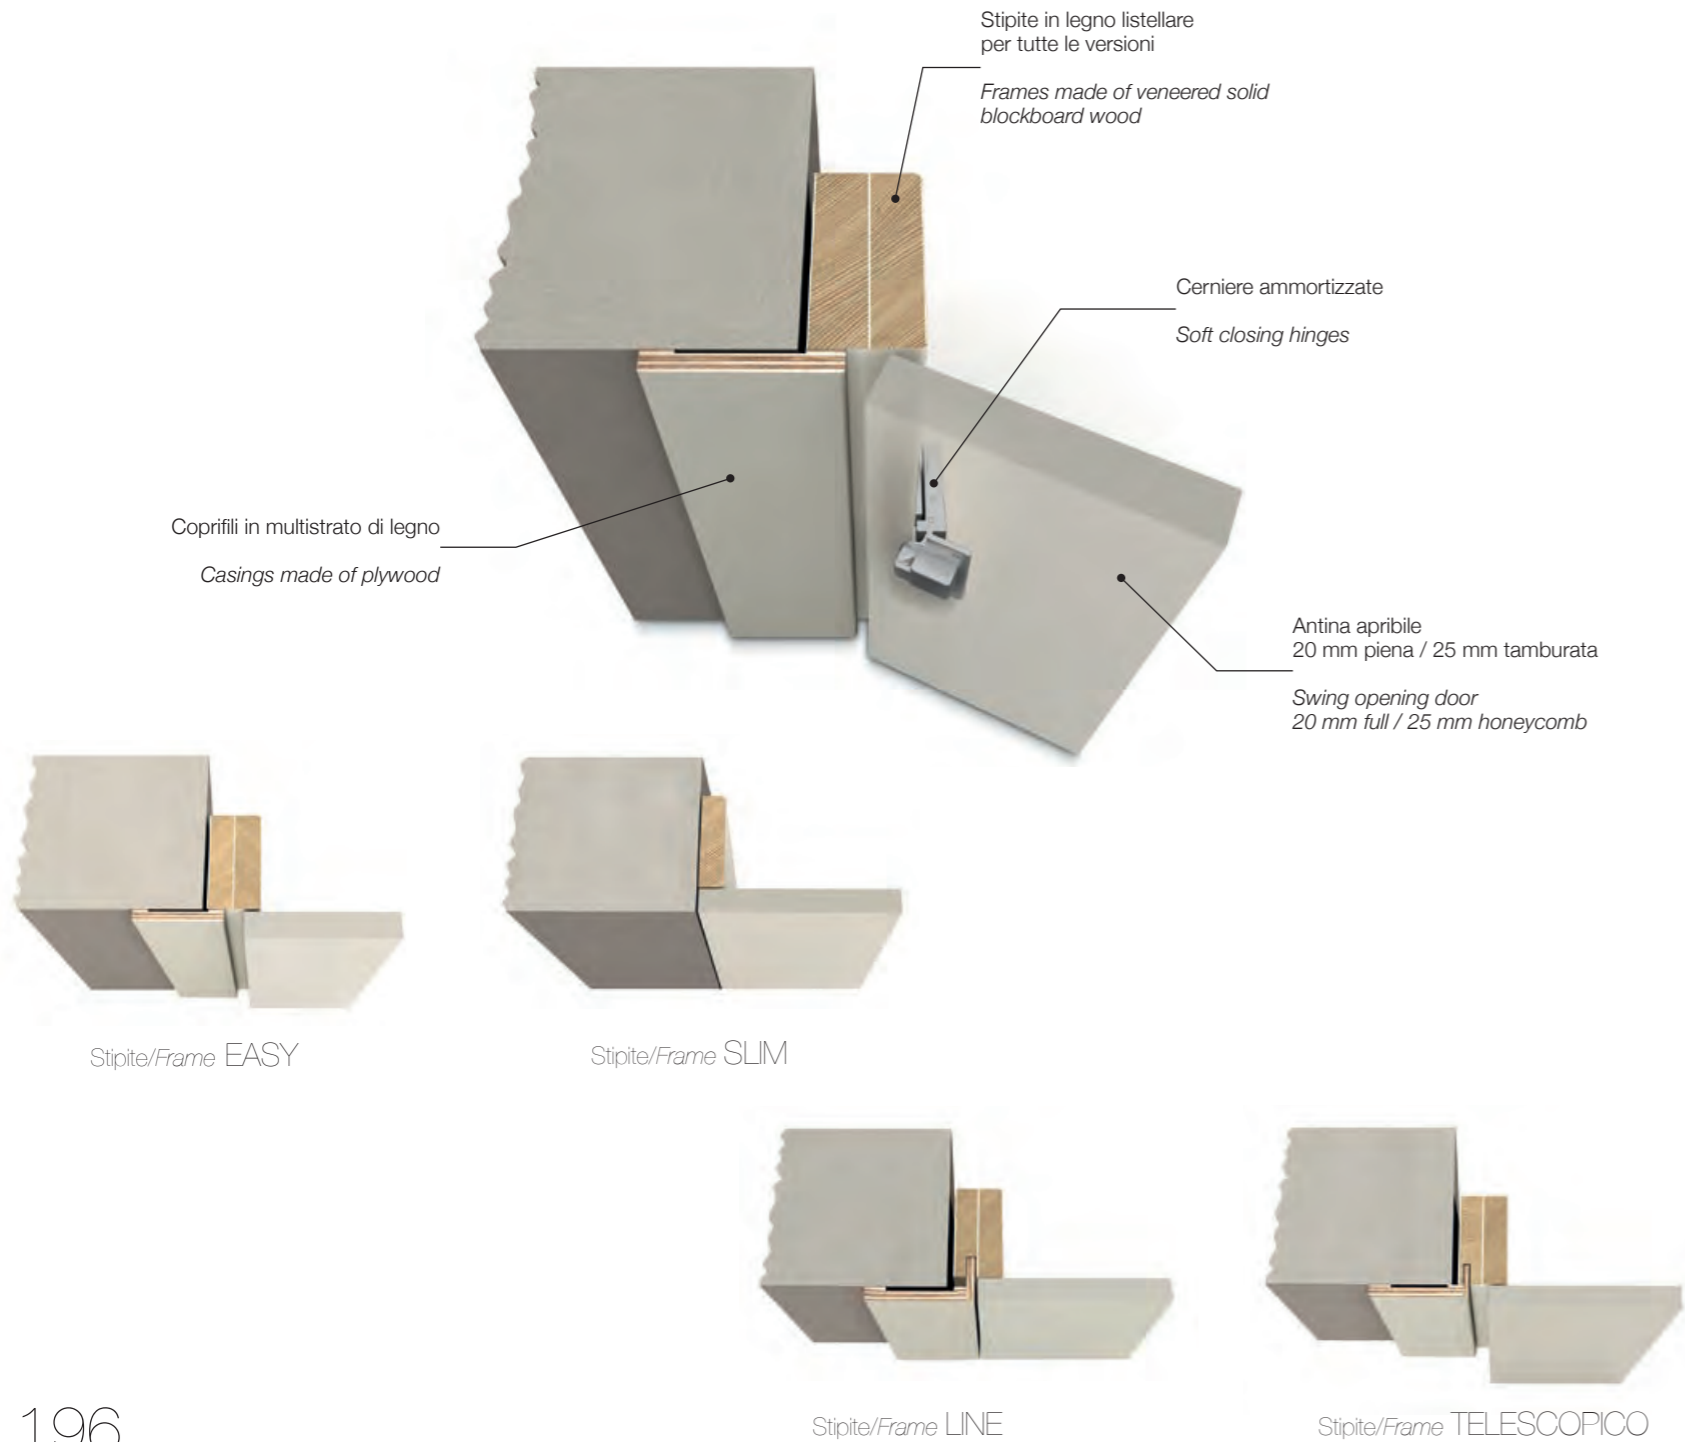

# Caratteristiche guardaroba / Wardrobe features

Pop-up Square (open)  
Cromo lucido / Bright chrome

Pop-up Square (closed)  
Cromo satinato / Chrome satin

Pop-up Round (open)  
Cromo lucido / Bright chrome