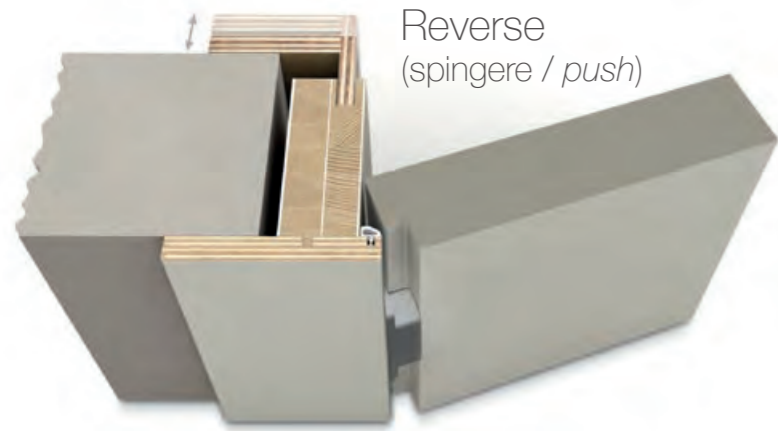

Stipite / Frame REVERSE

Reverse
(spingere / push)