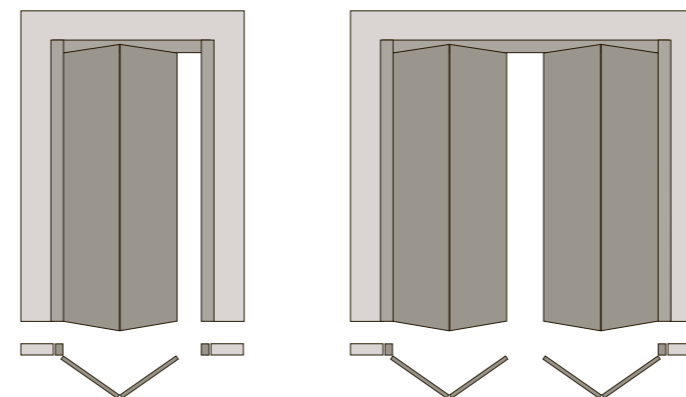

Ante a libro / Bi-fold sets

MISURE MASSIME ANTA MAXIMUM SIZE PER DOOR

	LxH max
Anta MDF 20 mm piena / 20 mm MDF full door	450x2600 mm
Anta tamburata 25 mm / 25 mm honeycomb door	600x2900 mm