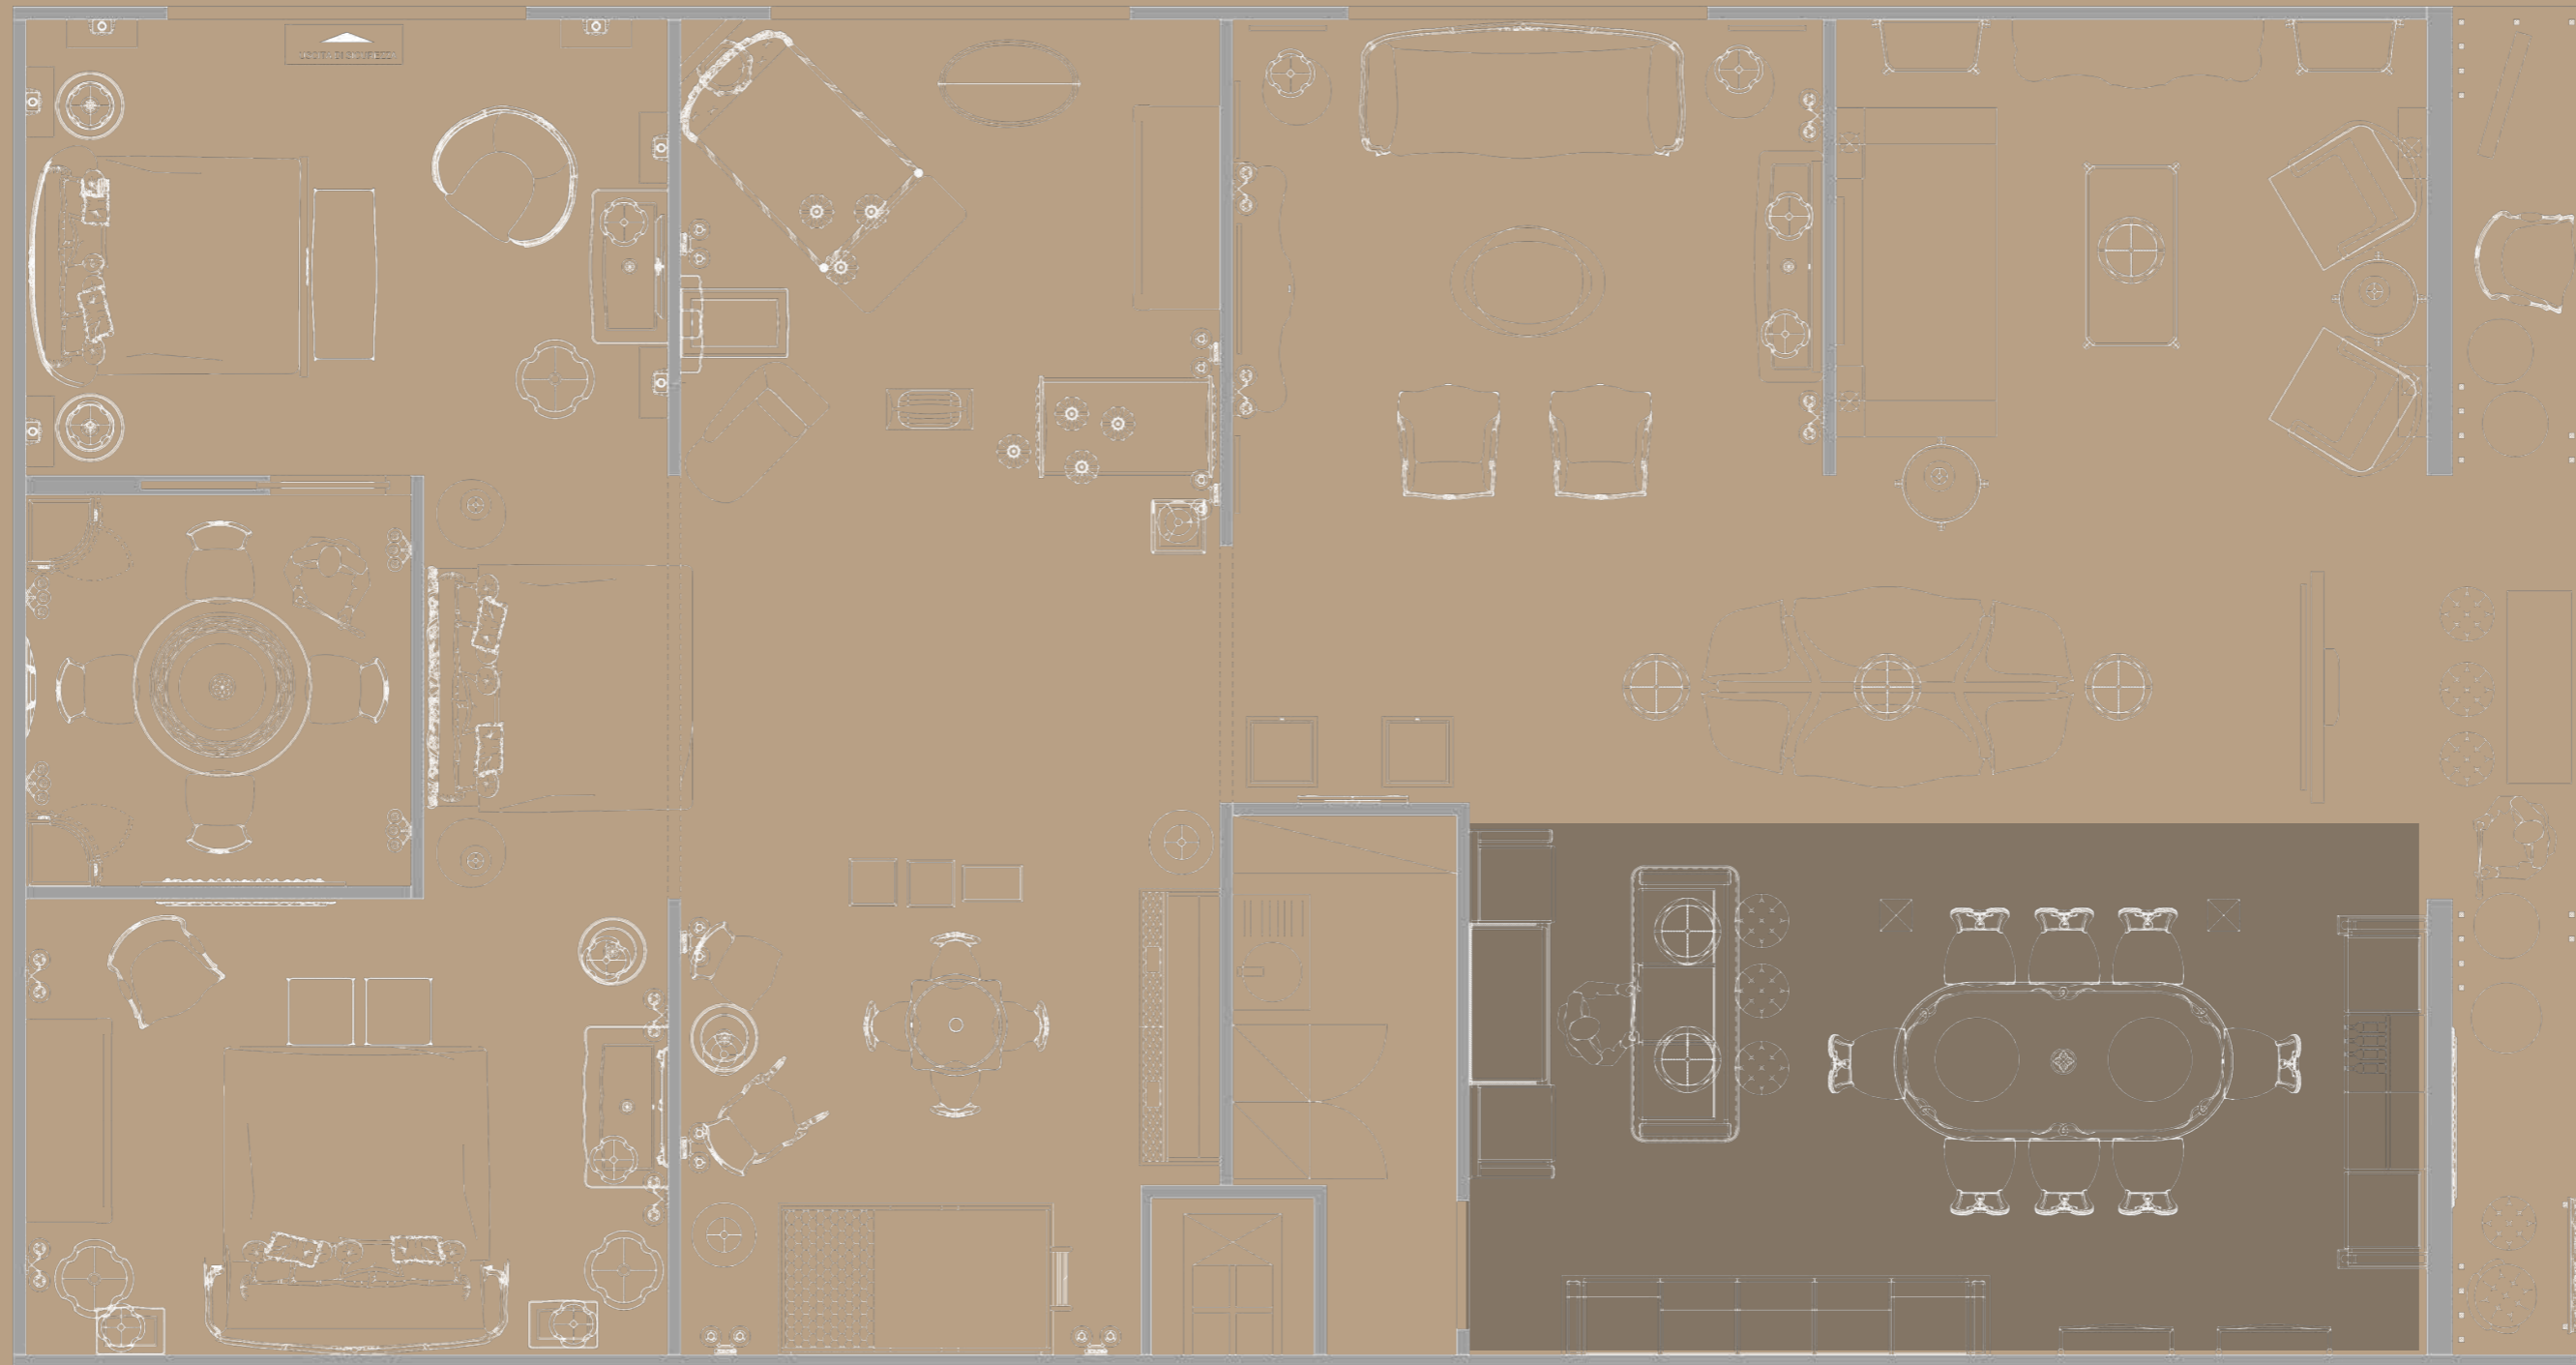

DINING 3570