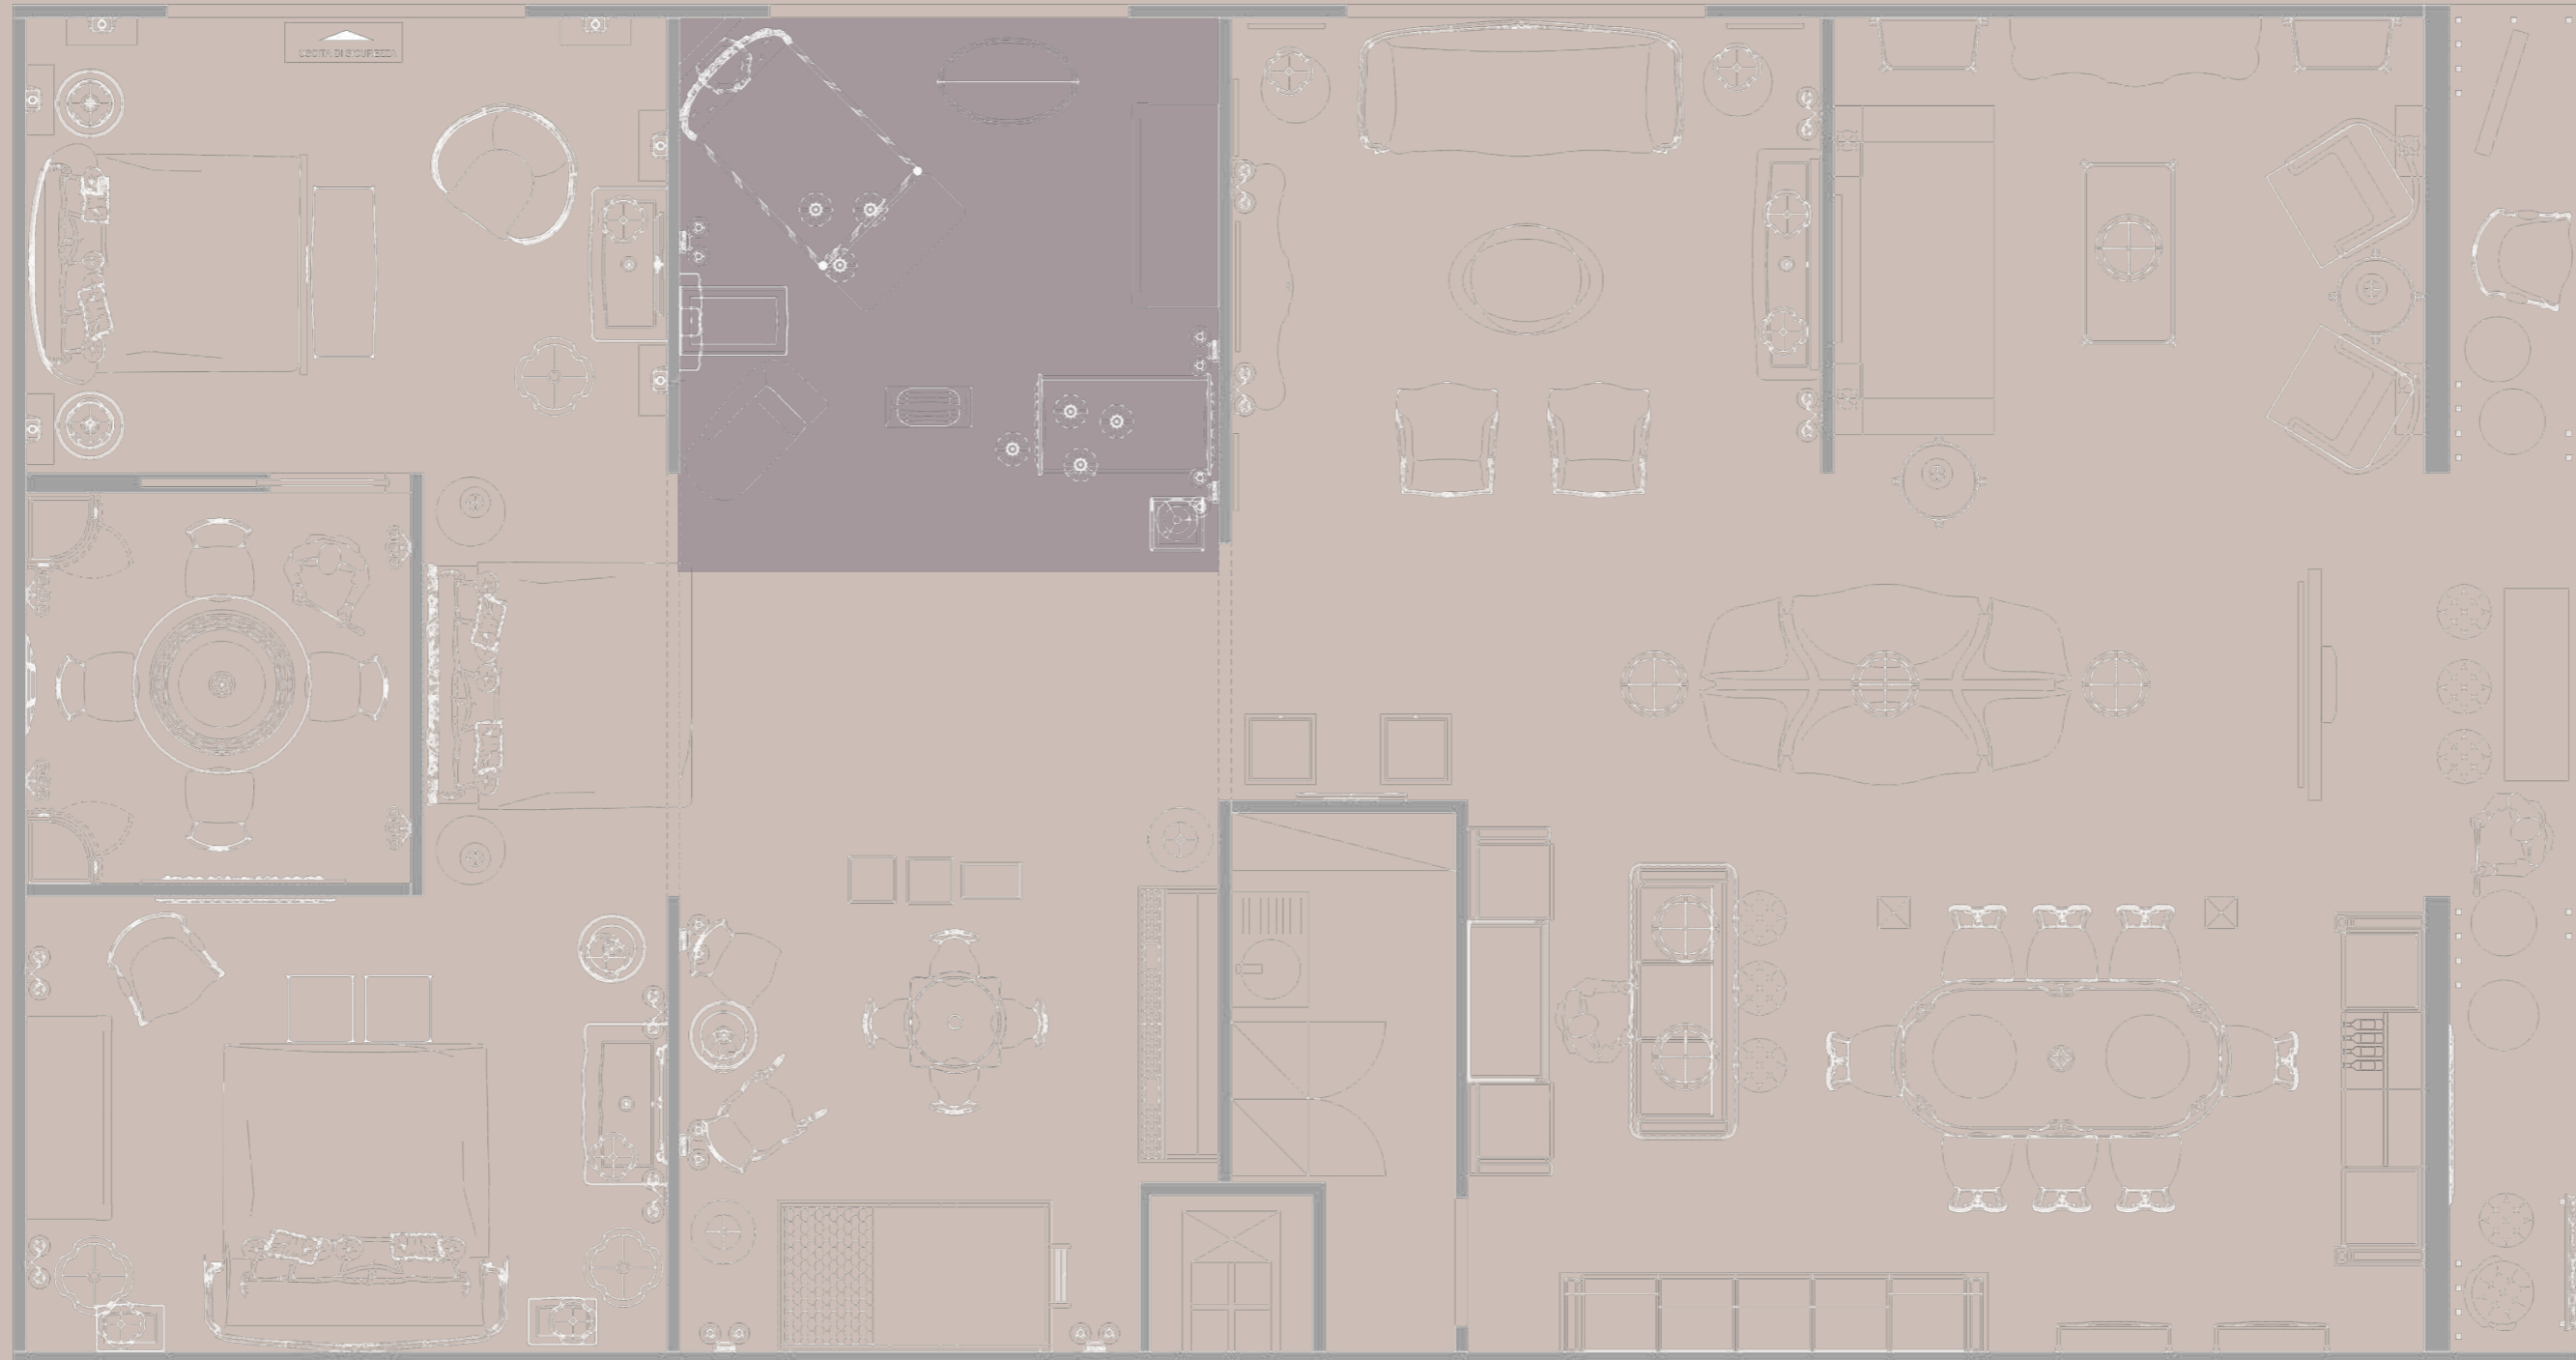

INFANT BEDROOM