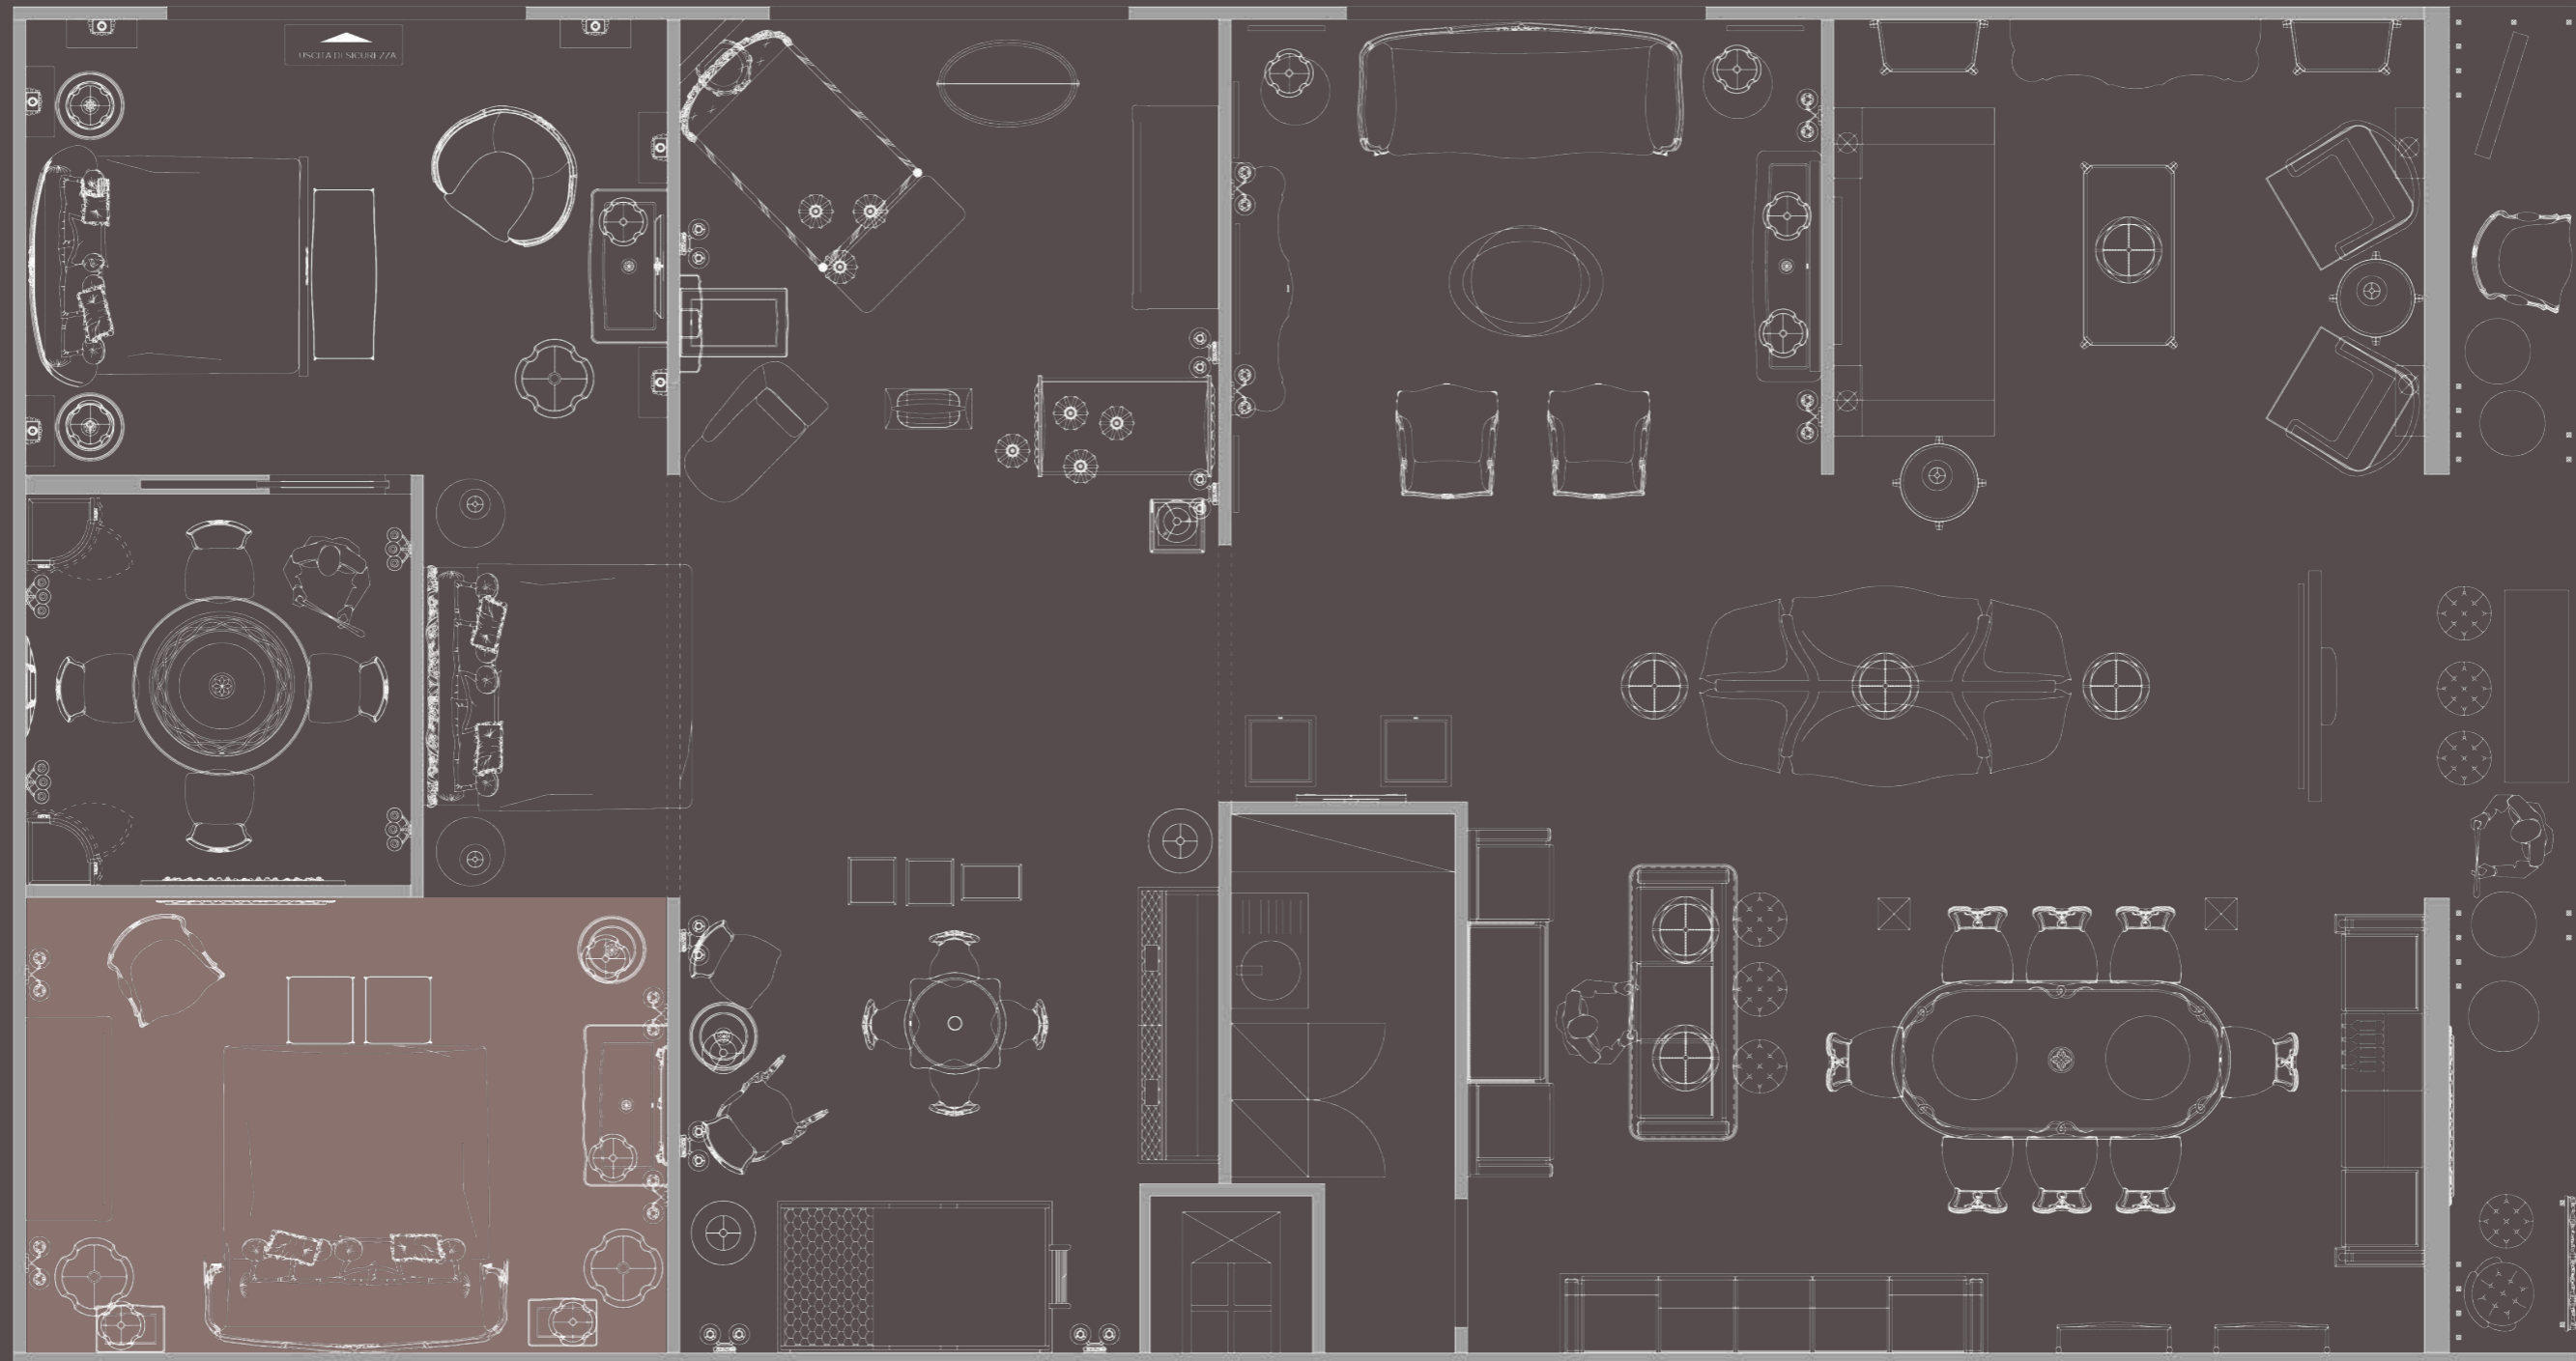

BEDROOM 3630