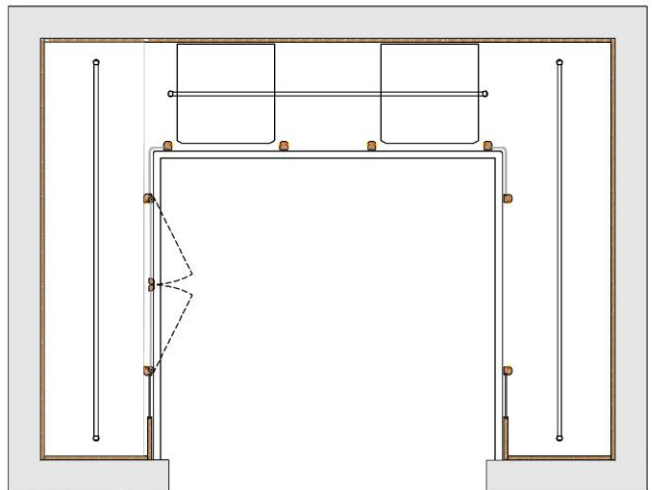

Z 9999 (3)

Cabina armadio in noce e teak con dettagli in bronzo, fianchi legno
Built in wardrobe in walnut and teak, with bronze details, wooden sides

H. 270 - W. 360 - D. 264

ANNIBALE
COLOMBO