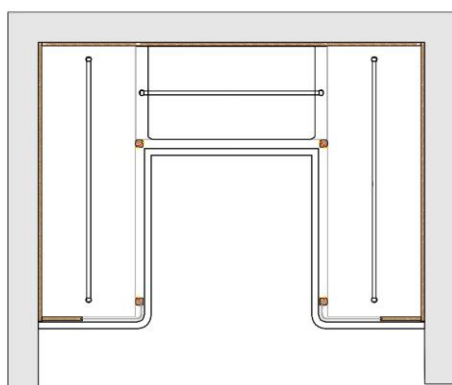

Z 9999 (1)

Cabina armadio in noce e teak con dettagli in bronzo – Fianchi vetro curvo
Built in wardrobe in walnut and teak, with bronze details – Rounded glass sides

H. 270 – W. 257 – D. 190

ANNIBALE
COLOMBO