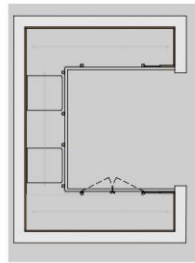

Z 9999 (3)

Cabina armadio in noce e teak con dettagli in bronzo, fianchi legno
Built in wardrobe in walnut and teak, with bronze details, wooden sides

H. 270 - W. 360 - D. 264

ANNIBALE
COLOMBO