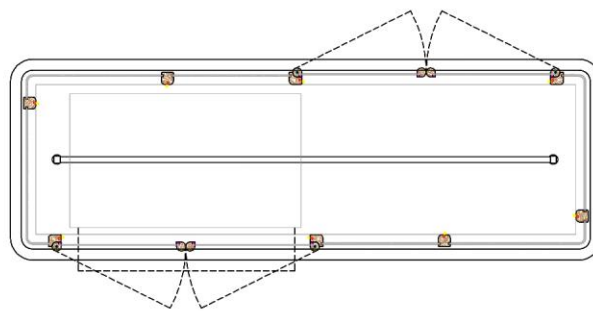

Z 9999 (2)

Cabina armadio in noce e teak con dettagli in bronzo, elemento da centro
Buit in wardrobe in walnut and teak, with bronze details, central element

H. 220 – W.245 – D. 88