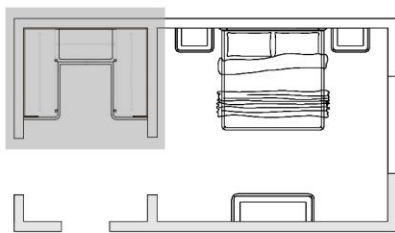

Z 9999 (1)

Cabina armadio in noce e teak con dettagli in bronzo – Fianchi vetro curvo
Built in wardrobe in walnut and teak, with bronze details – Rounded glass sides

H. 270 – W. 257 – D. 190

ANNIBALE
COLOMBO