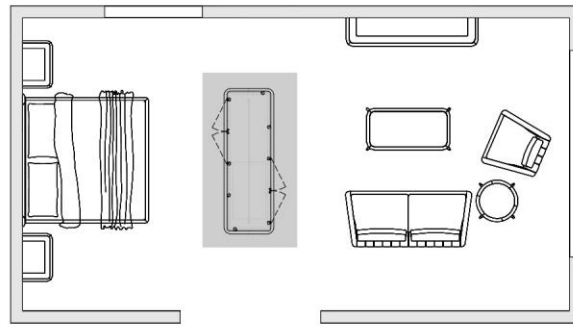

Z 9999 (2)

Cabina armadio in noce e teak con dettagli in bronzo, elemento da centro
Buit in wardrobe in walnut and teak, with bronze details, central element

H. 220 – W.245 – D. 88