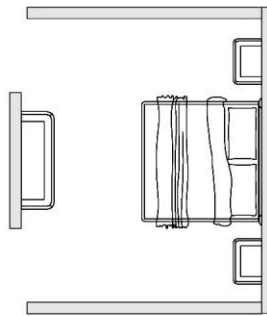

Z 9999 (3)

Cabina armadio in noce e teak con dettagli in bronzo, fianchi legno
Built in wardrobe in walnut and teak, with bronze details, wooden sides

H. 270 - W. 360 - D. 264

ANNIBALE
COLOMBO