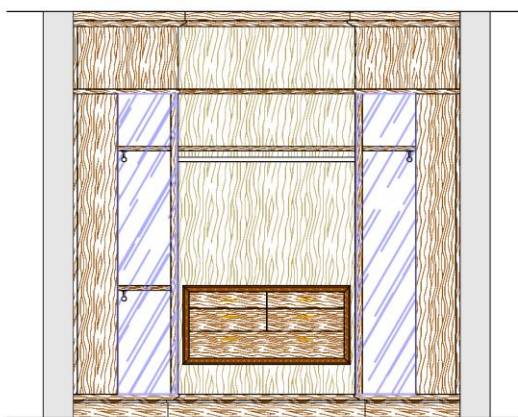

Z 9999 (1)

Cabina armadio in noce e teak con dettagli in bronzo – Fianchi vetro curvo
Built in wardrobe in walnut and teak, with bronze details – Rounded glass sides

H. 270 – W. 257 – D. 190

ANNIBALE
COLOMBO