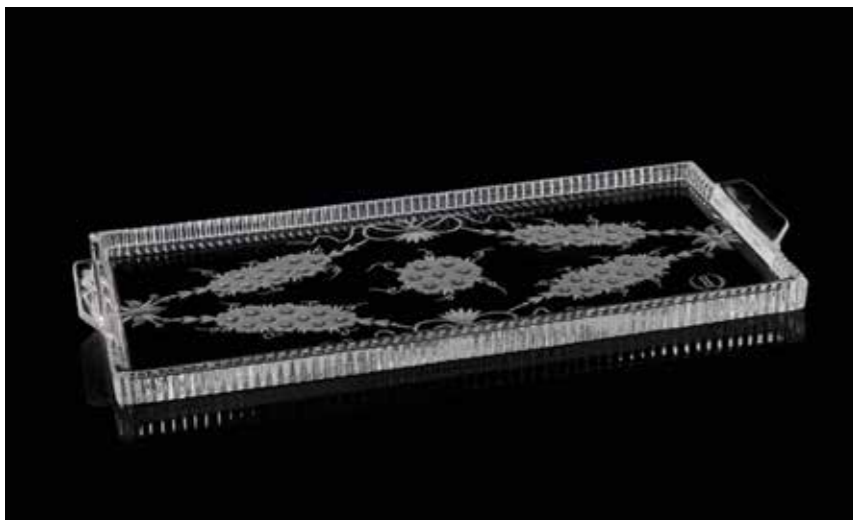

FLORA
Nautical Liquor Bottle
Ø16cm 6,2" H.28cm 11"
Art. AC-2039/TR

ROYAL
Tray
Ø36cm 14,2" H.2,5cm 1" D.16cm 6,3"
Art. V1-700/18/TR