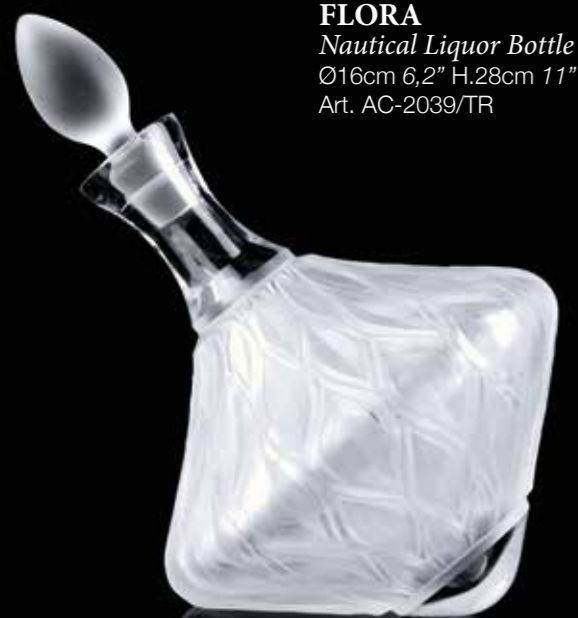

ROYAL
Tray
Ø36cm 14,2" H.2,5cm 1" D.16cm 6,3"
Art. V1-700/18/TR

MUSEO
Home Profume Bottle
Ø14cm 5,5" H.27cm 10,6" D.14cm 5,5"
Art. V1-800/16/TR | F051 Antique silver plated

NAPOLEON
Round Tray
Ø47,5cm 18,7" H.12cm 4,7"
Art. V1-705/00/MR | F051 Antique silver plated