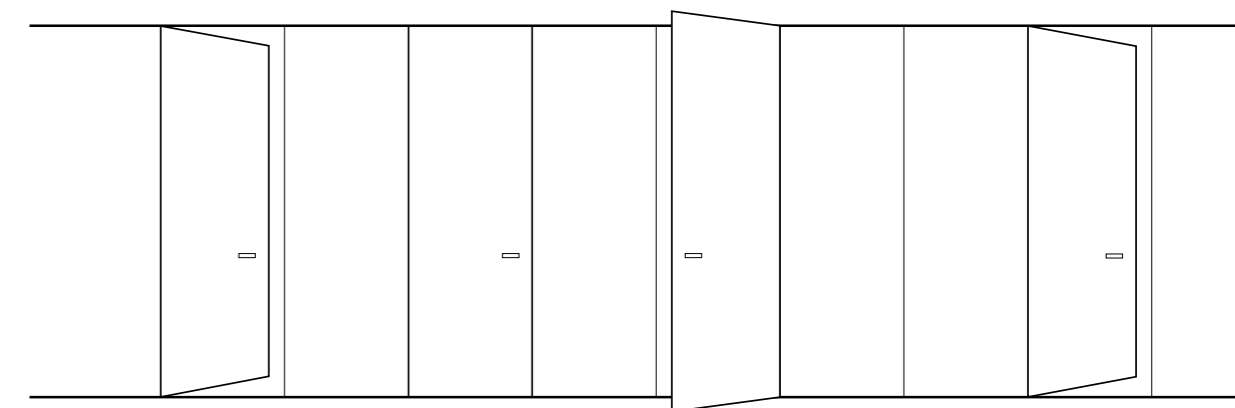

ZERO-in

ZERO-out

INFINITY system

DESIGN > ENTRY

porte/doors: TABULA
Canaletto Vivo Effetto Cera
Canaletto Vivo Wax-like Finish
Maniglia / Handle: Radial by Olivari

INFINITYsystem_Design G&B Concept

INFINITY system