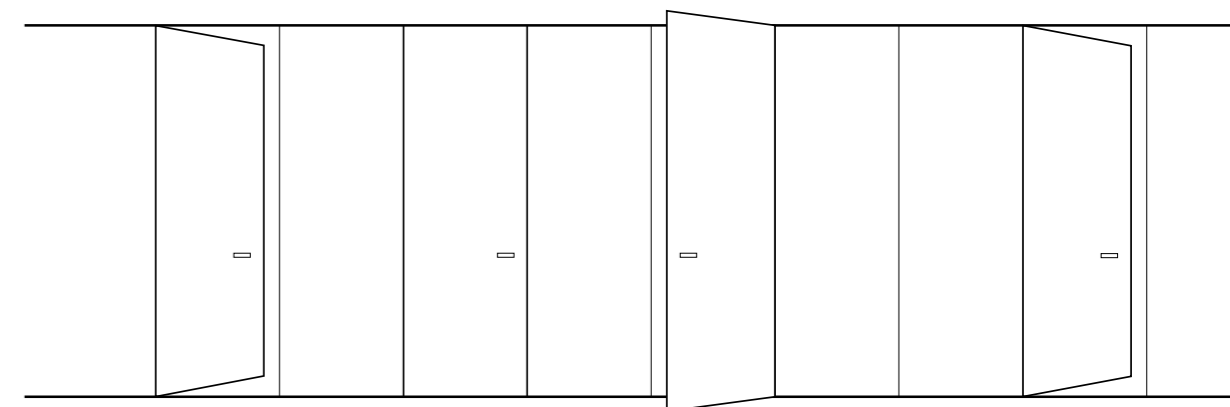

INFINITYsystem_Design G&B Concept