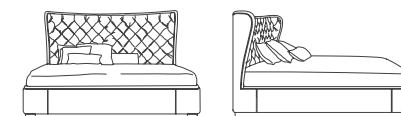

**WHEN FURNITURE HAS
A SOUL AND SENSE
OF PERSONALITY**

BED

design
CRS Medea

Letto con struttura in legno e testata imbottita. Basamento in legno.
Dimensione interna: 200x200, 180x200, 193x203, 183x213 cm.
Bed with wooden structure and upholstered headboard. Basement in wood.
Internal size: 200x200, 180x200, 193x203, 183x213 cm.