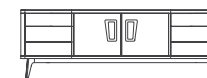

L 130 D 45 H 190 cm
cod. HE703

SIDEBOARD

design
Umberto Asnago

Credenza struttura in legno, fianchi e ante laccate opache. Due ante centrali e cassetti laterali.

Sideboard structure in wood, lateral parts and doors matt lacquered. Two central doors and chest of drawers on the sides.