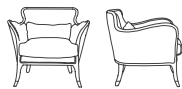

L 100 H 50 cm
cod. HE801.M2

L 100 H 100 cm
cod. HE801.M1

ARMCHAIR

design
CRS Medea

Poltroncina struttura in legno e rivestimento in tessuto o pelle.

Armchair structure in wood and upholstery fabric or leather.