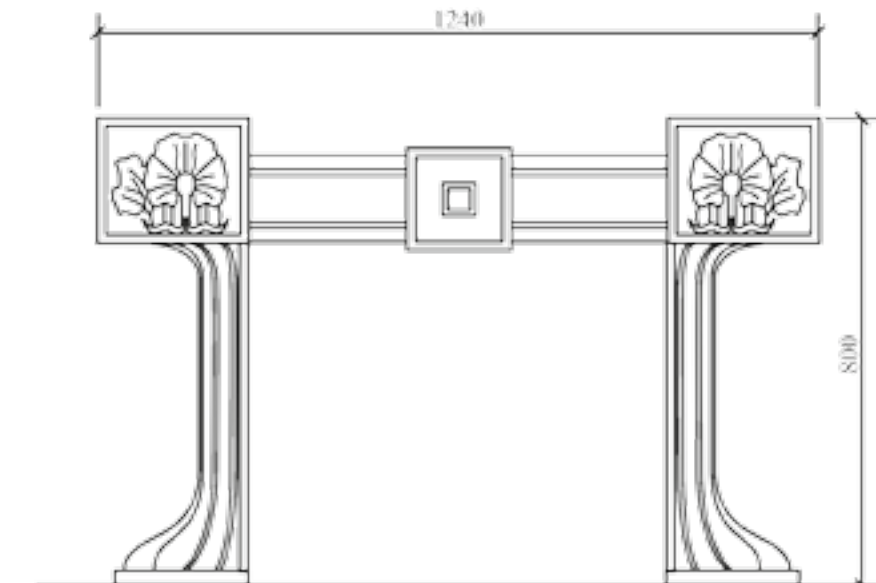

Dressing table

Dressing table — type 1 — with drawers and carving elements together with enlarged carved base. Made of Ebony.

Page: 47

cod. 72X00TO
cod. 72Y00TO
cod. 72Z00TO
124 × 53 × 80 h

Туалетный столик

Туалетный столик — вариант 1 — с выдвижными ящичками и резными элементами на них, а также увеличенного размера резной базой. Возможно выполнение из шпона Эбенового дерева, шпона Клена 8 цветовых решений, шпона дерева Мадрона, просчет по запросу.

Стр.: 47