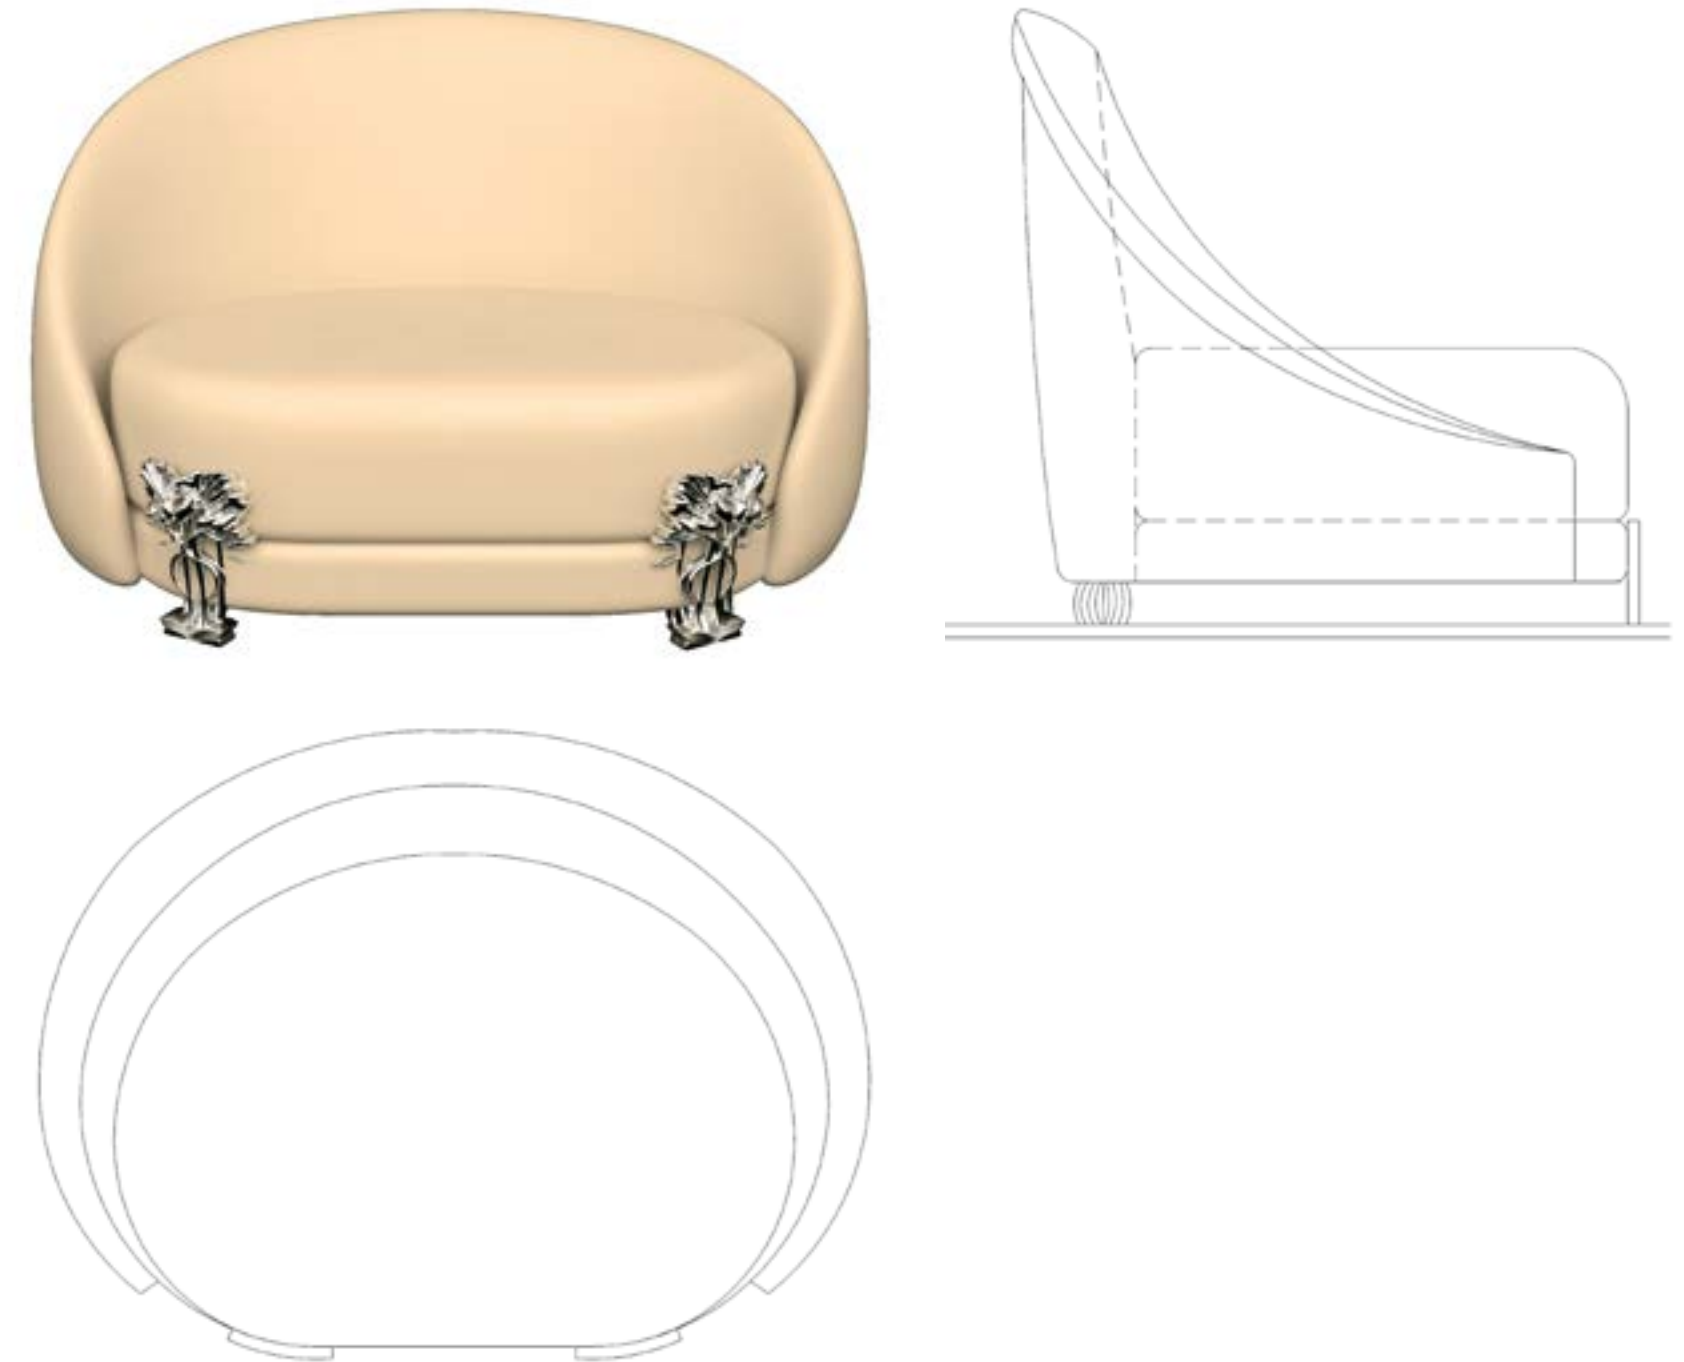

Arm chair var.2

Arm chair option 2 for simplified geometric shape sofa with carving metall elements of legs/base. It is possible to use different options of fabric. Pillows are not included in price, could be produced separately.

cod. 70522
140 × 100 × 94 h

Кресло var. 2

Кресло к дивану упрощенной геометрической формы с резными элементами из металла. Возможны разные варианты обивки. Подушки изготавливаются отдельно.