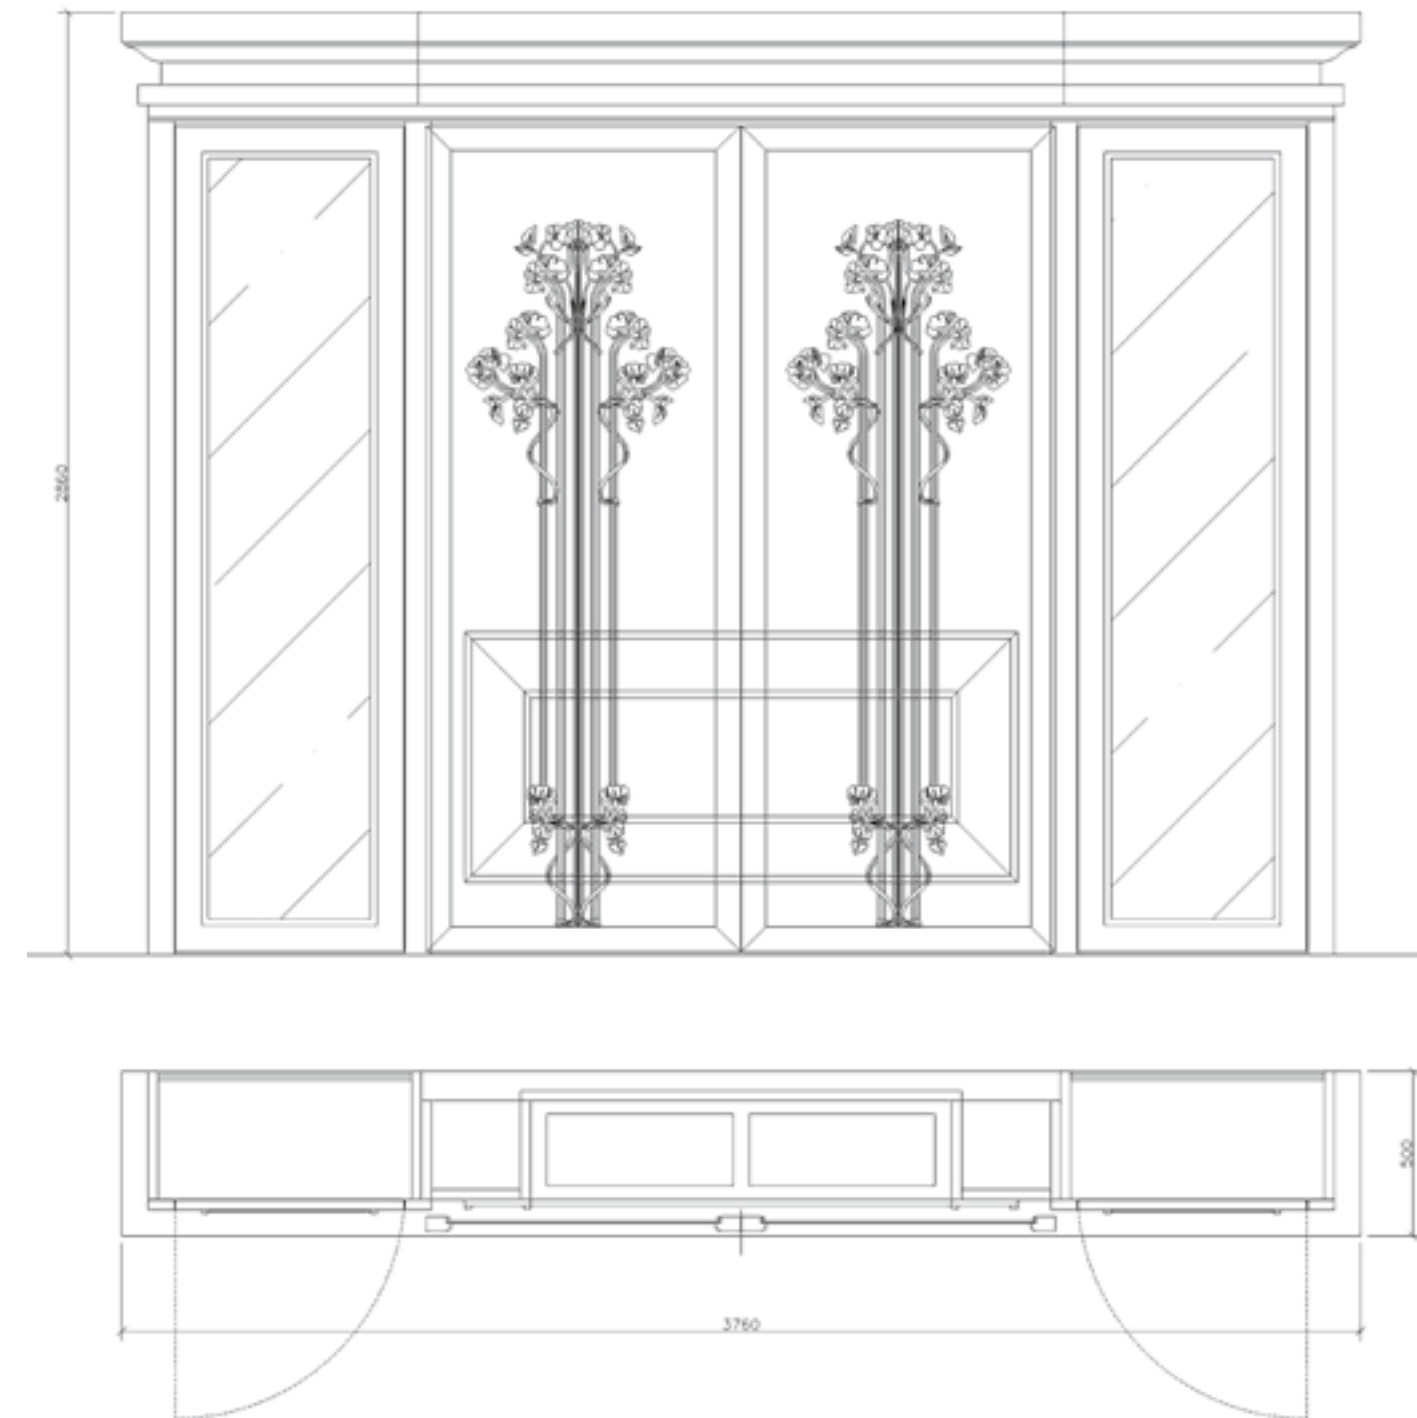

Стр.: 18–19

LIVING ROOM

*Fireplace*

Fireplace with TV (TV and fireplace itself are not included in price — on request). Fireplace with 2 sliding carved doors with glass in the middle and 2 doors with mirror on sides. Made of Ebony.