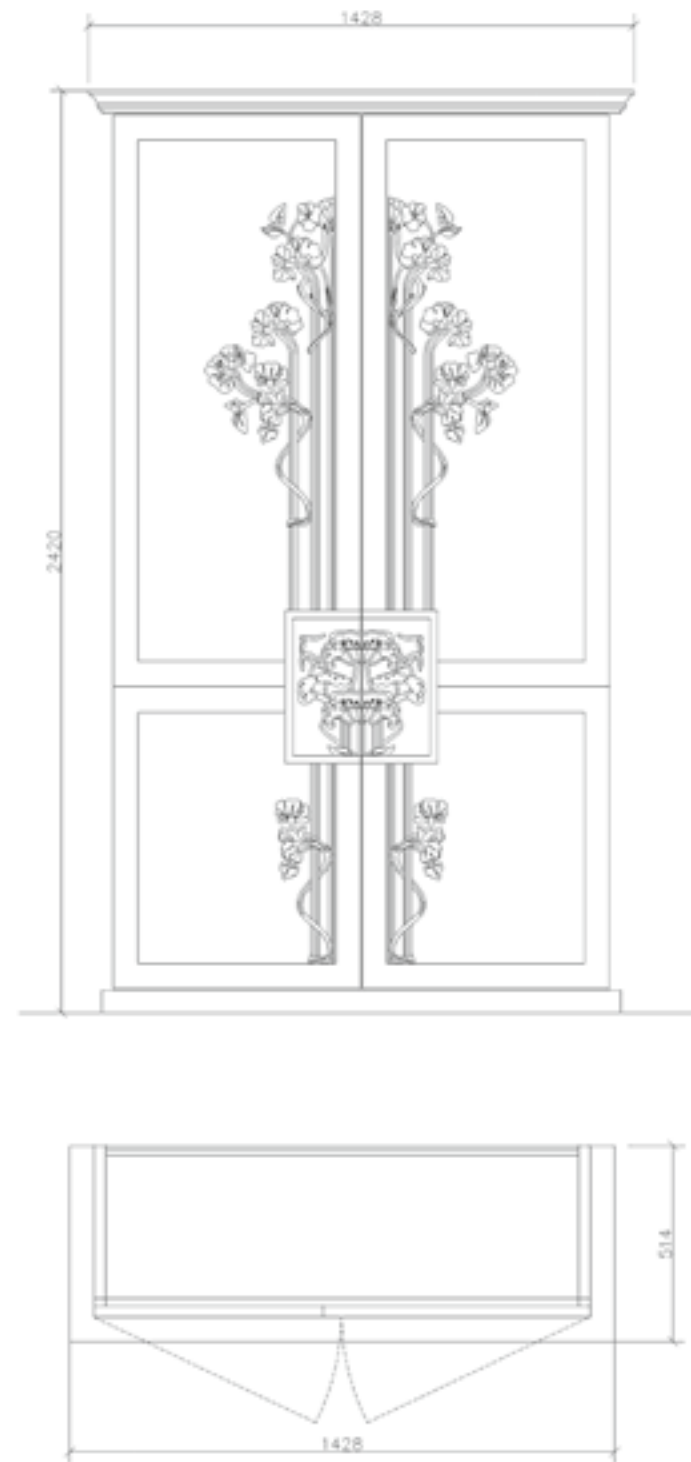

Стр.: 34–35

Display cabinet

Two doors display cabinet with carving elements on front and handle, with standart frame. Made of Ebony.

Page: 32

cod. 70221XB2
cod. 70221YB2
cod. 70221ZB2
143 × 51 × 242 h

cod. 70221XA2
cod. 70221YA2
cod. 70221ZA2
146 × 53 × 286 h