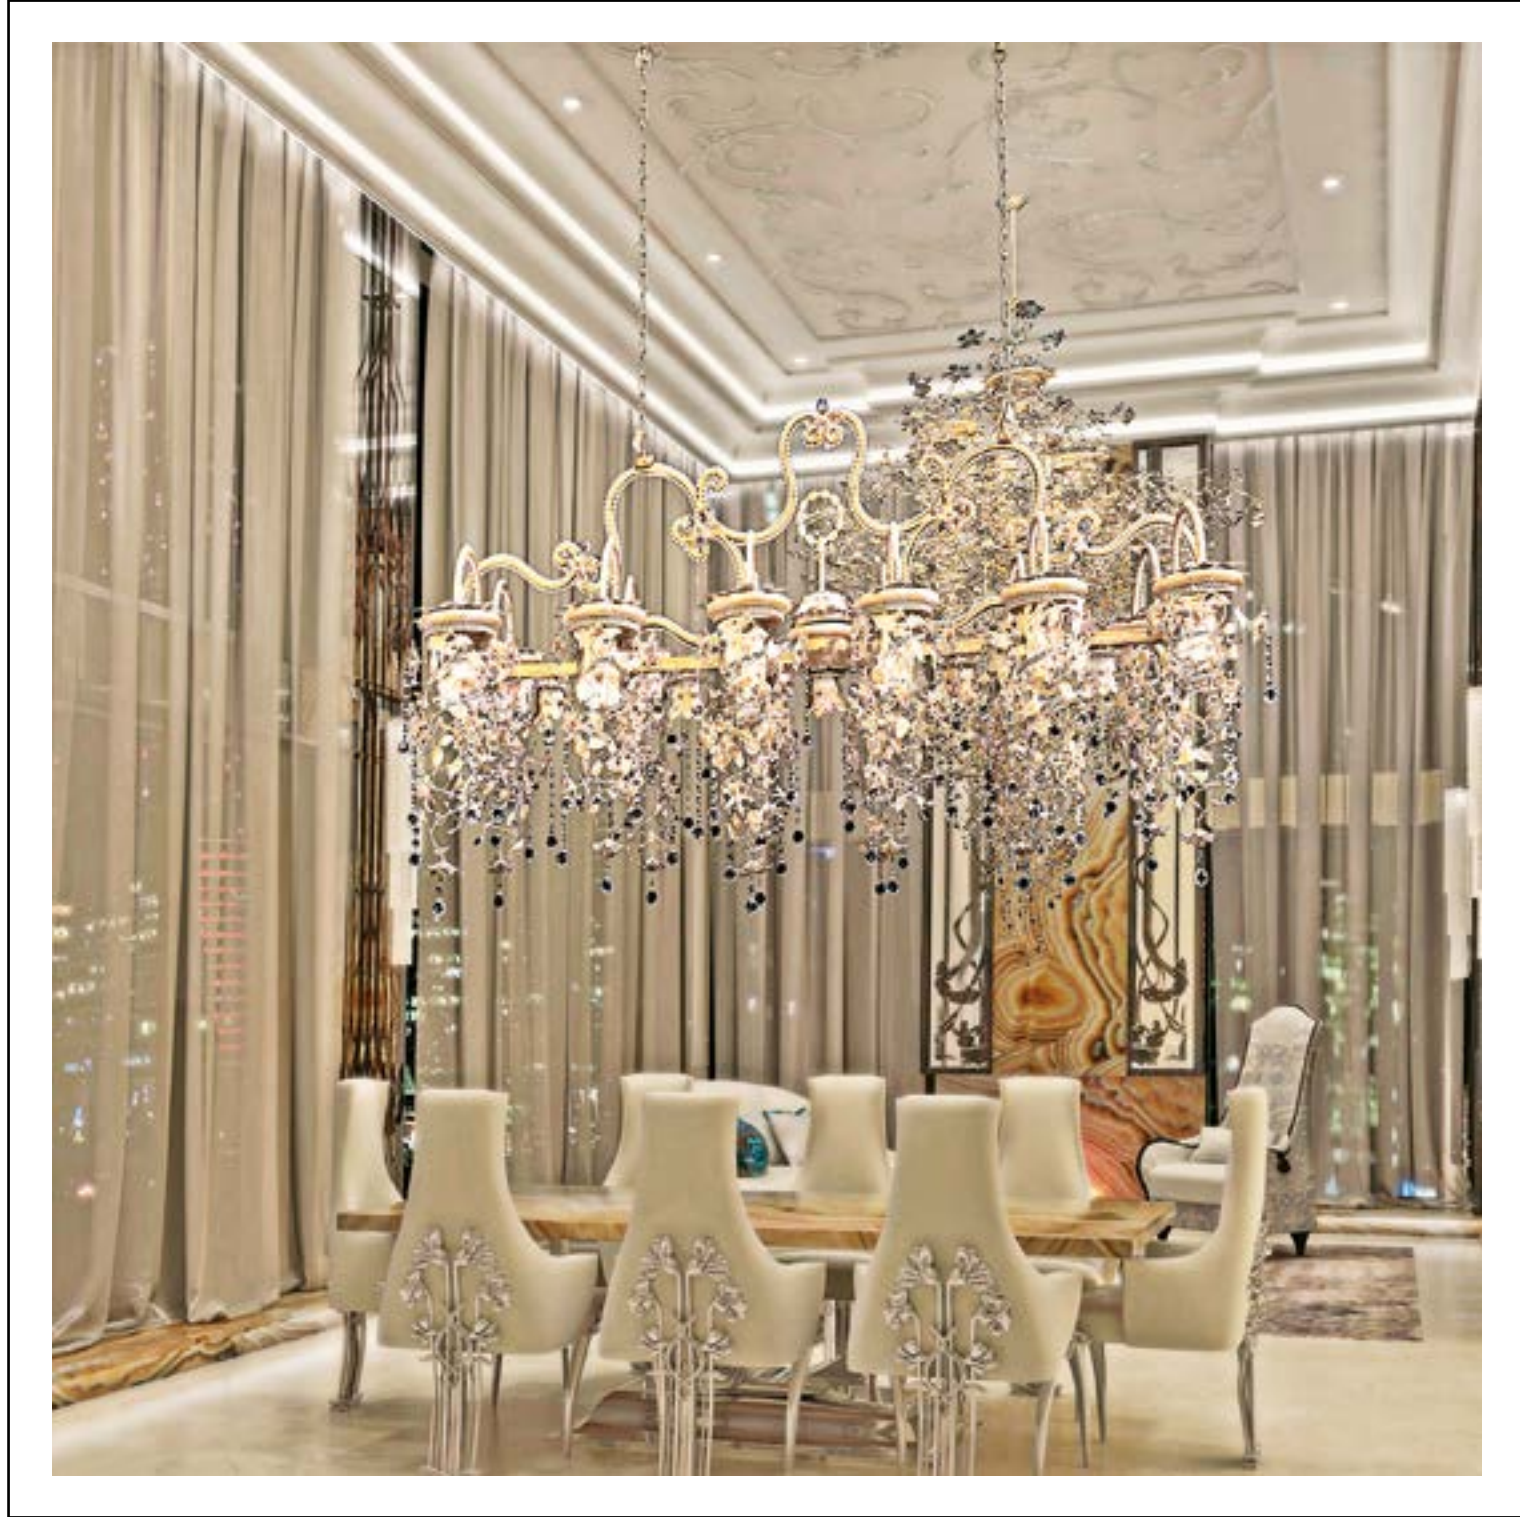

Display cabinet

art. 70221XA2 | p. 80

Dining table

art. 70010X | p. 78-79

Chair var. 2 art. 70920 | p. 82

Sideboard | art. 70200X | p. 93

New liberty BEDROOM

Beautiful details of the bedroom will make your private space really special. A spacious bed decorated with gilded floral elements, elegant bedside tables with table tops of several color options and floral designs, a comfortable chest of drawers and a dressing table with a mirror. A small pouf will be the highlight of your interior. And the unique carved and mirrored boiserie and panels will become perfect addition to your elegant master bedroom.