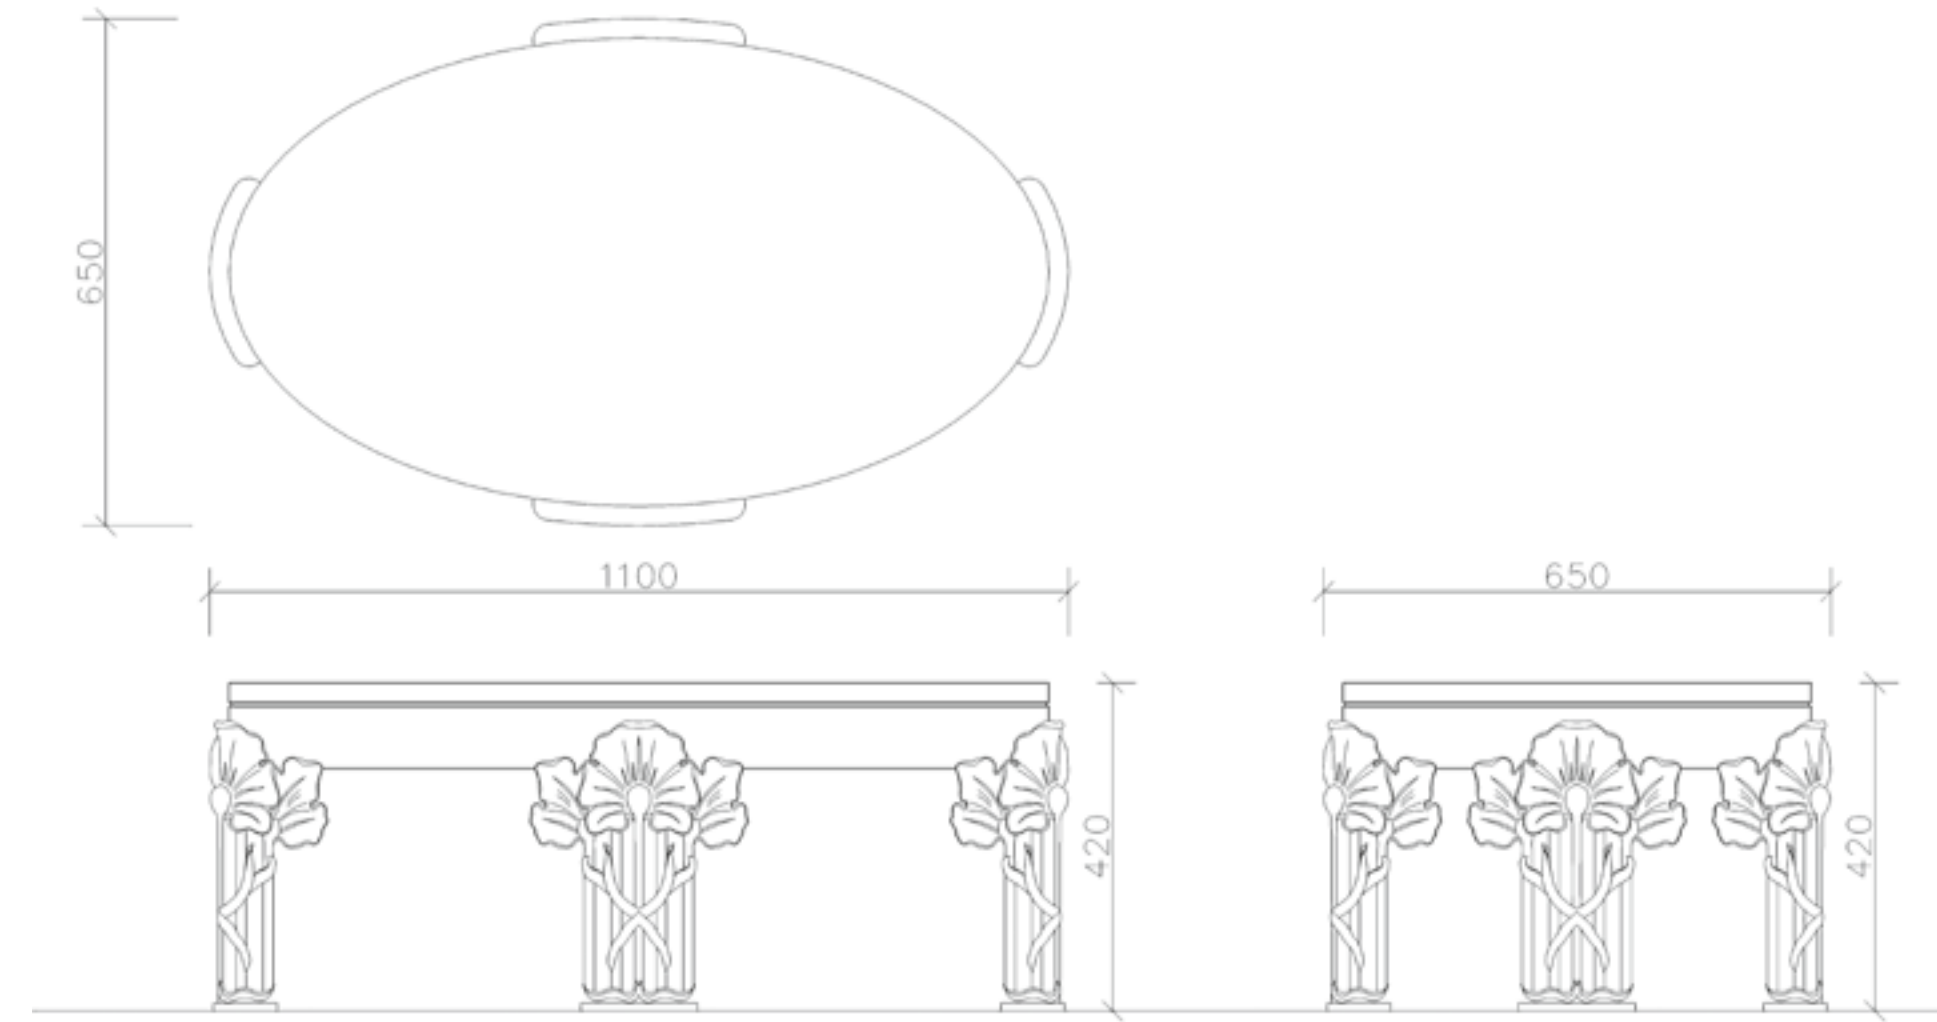

Coffee table (oval)

Coffee table oval created using intarsia technique made of different types of veneers and carving metall element on low base. Made of Ebony.

Page: 29

cod. 70701X
cod. 70701Y
cod. 70701Z
110 × 65 × 42 h

Овальный столик

Овальный низкий кофейный столик. Возможно выполнение из шпона Эбенового дерева, шпона Клена 8 цветовых решений, шпона дерева Мадрона, просчет по запросу.

Стр.: 29