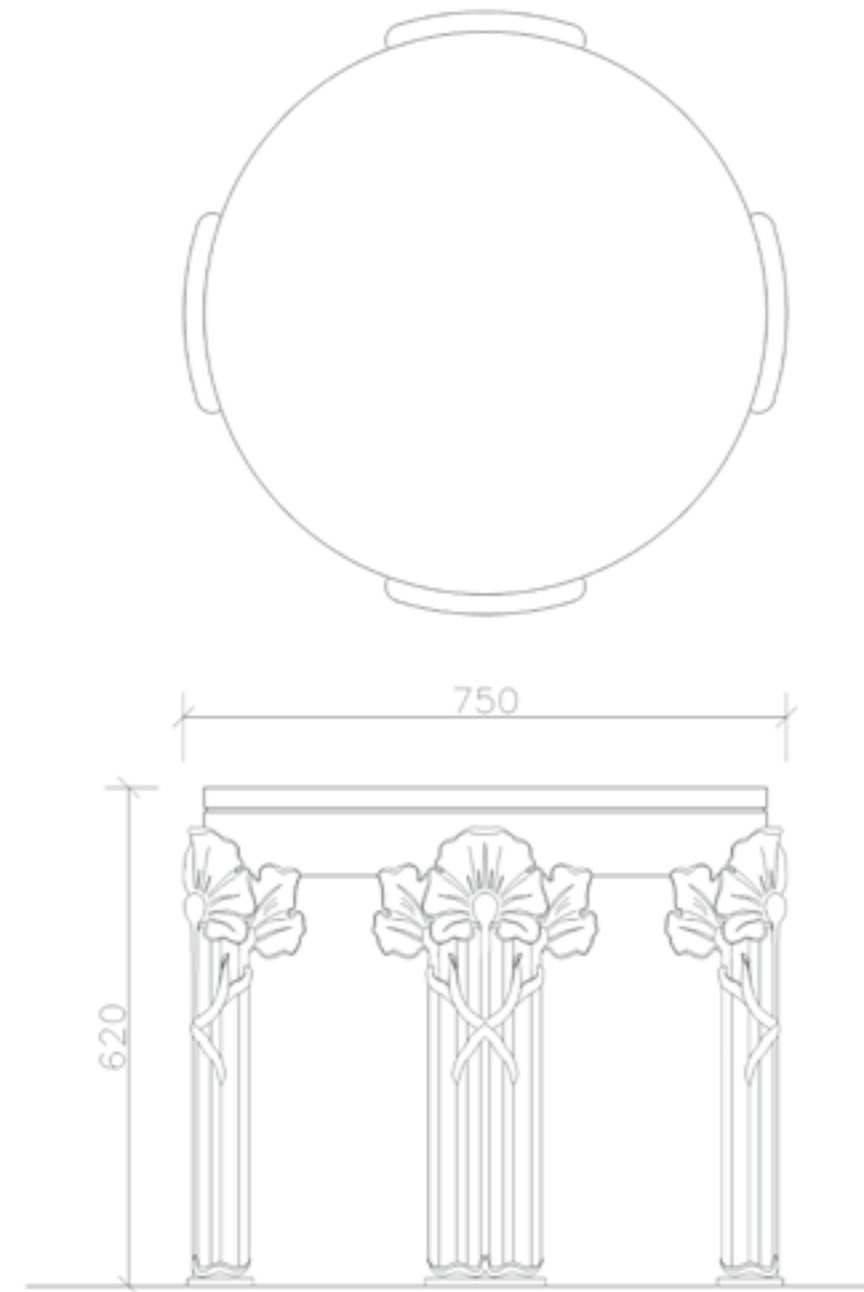

Coffee table (round)

Coffee table round created using intarsia technique made of different types of veneers and carving metall element on base. Made of Ebony. It is possible to choose between 3 types of intarsia design for the top.

Page: 29

cod. 70700X
cod. 70700Y
cod. 70700Z
d 75 × 62 h

Круглый столик

Круглый кофейный столик, выполненный с использованием техники интарсии из шпона разных пород дерева, а также резными элементами ног из металла. Возможны 3 варианта интарсии столешницы на выбор. В качестве основного возможен шпон Эбенового дерева, шпон Клена 8 цветовых решений, шпон дерева Мадрона, просчет по запросу.

Стр.: 29