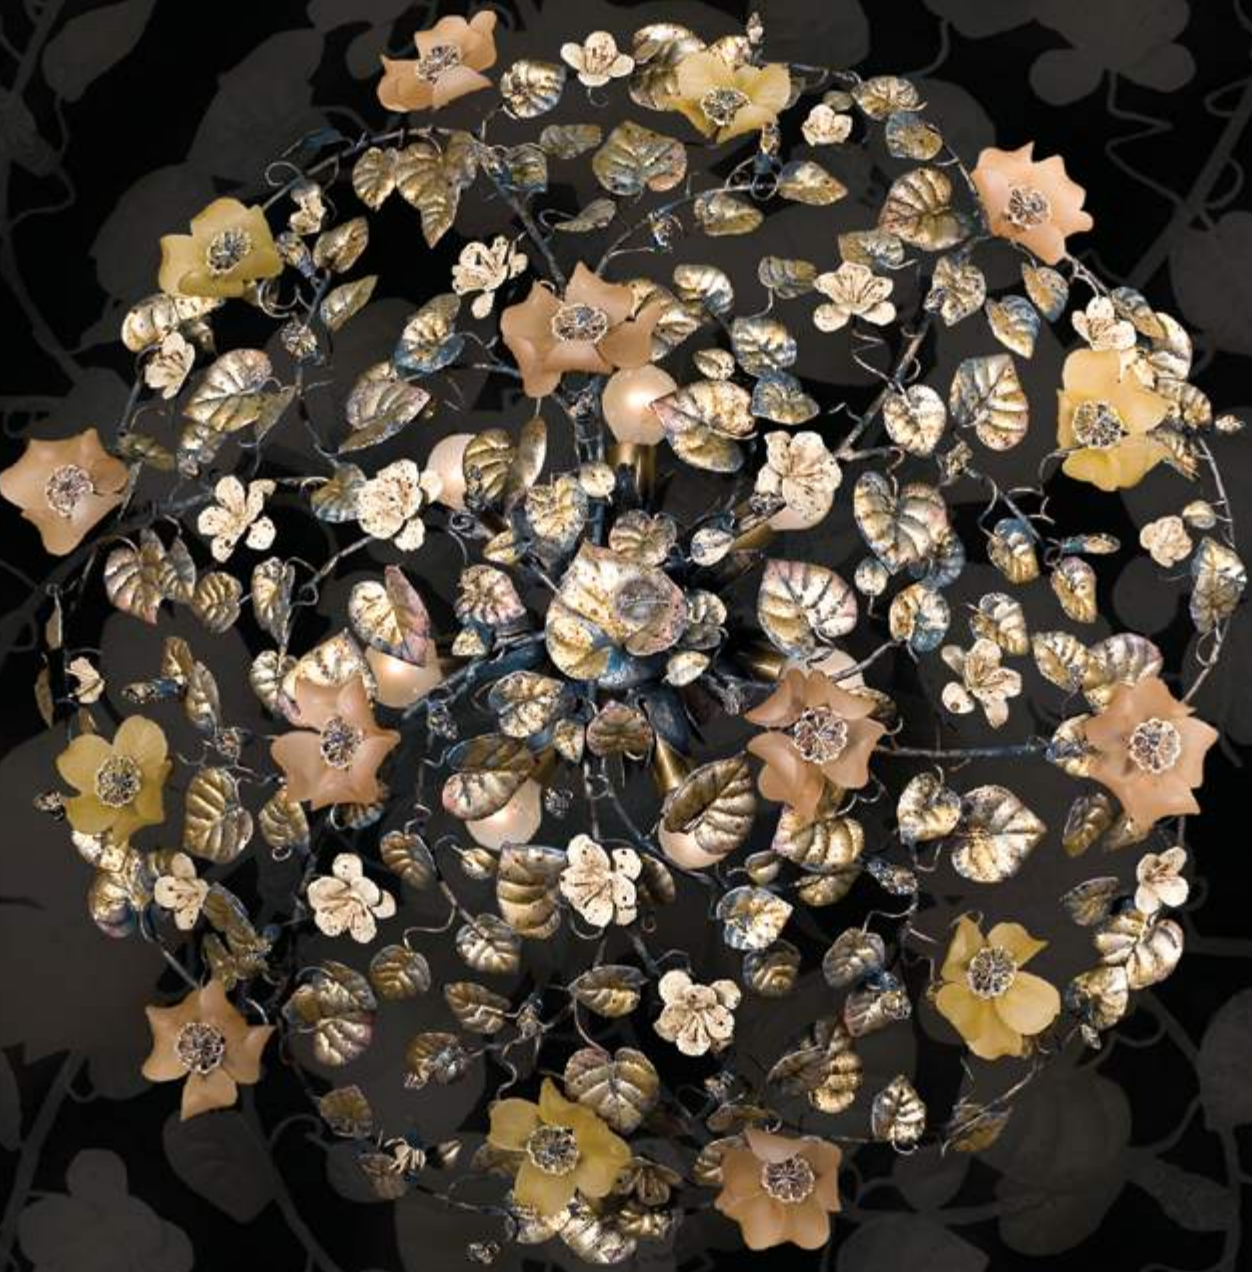

P326/7 bis

7 lights ceiling lamp in wrought iron with clear Swarovski strass and Murano glass

iron colour:
326 bis

light bulbs:
7 lamps E14 or E12
40 watt max cad

dimensions:
h. 30 cm - w. Ø 70 cm
kg 6 - lbs 13,2

it's possible to order this item in any dimensions and colour

As Mechini products are made completely by hand, their colour or dimensions might slightly vary.

P326/5

5 lights ceiling lamp in wrought iron with Murano glass

iron colour:
326

light bulbs:
5 lamps E14 or E12
40 watt max cad

dimensions:
h. 30 cm - w. Ø 50 cm
kg 4 - lbs 8,8

it's possible to order this item in any dimensions and colour

Please, note that the chandelier's dimensions do not include the ceiling rose (20 cm) and the chain (100 cm).