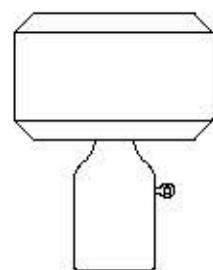

ODETTE ODILE 2360/LT

DESIGNER
EDWARD VAN VLIET

: Lampada da tavolo in ceramica nera o bianca con diffusore in tessuto nero o bianco. Disponibile in varianti cromatiche.

: Table lamp with black or white ceramic base. Black or white fabric shade. Available in different colours.