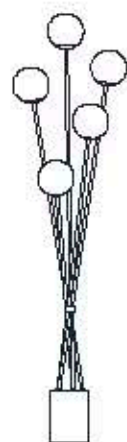

TEA 2392/P

DESIGNER
ITALAMP STUDIO

: Lampada da terra in metallo con finitura oro nichel e antracite, diffusori in vetro soffiato satinato.

: Floor lamp in metal with gold nickel and antracite finish. Blown satin glass diffusers.