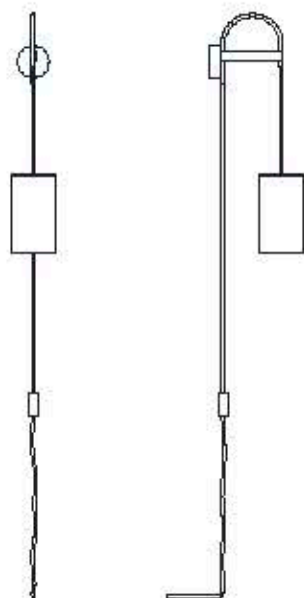

LILY 3061/APS

DESIGNER
GABERLON-CAROPPI
ARCHITETTI ASSOCIATI

: Lampada a parete in metallo con finitura oro chiaro e diffusore in tessuto avorio. Disponibile in varianti cromatiche.

: Wall lamp in metal with light gold finish and ivory fabric shade. Available in different colours.

dimensioni _ dimensions

L 14 h. 185 sp. 130 _ W 5" h. 73" d. 61"

lampadine _ bulbs

1 - E14 / 1 - E12

correlati _ relateds
p. 29, 31, 23, 25, 27