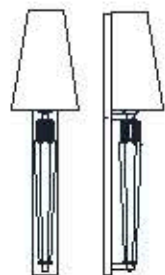

SPILLO 8057/AP

DESIGNER
ITALAMP STUDIO

: Lampada a parete in cristallo intagliato e metallo con finitura cromo, diffusore in tessuto blu. Disponibile in varianti cromatiche.

: Wall lamp in carved crystal and metal with chrome finish, blue fabric shade. Available in different colours.

dimensioni _ dimensions
L 19 h 76 sp. 16 _ W 7" h 30" sp. 6"

lampadine _ bulbs
1 - E27 / 1 - E26