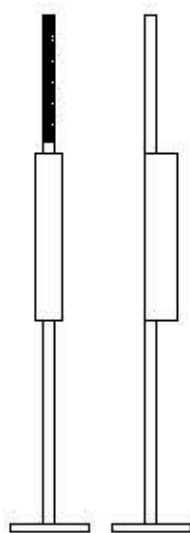

parete _ wall

STORCIA 2355/AP

DESIGNER
STEFANO TRAVERSO

: Lampada a parete in metallo con finitura cromo spazzolato e diffusori in tessuto bianco o nero, particolari in Swarovski Elements nero o aurora boreale. Disponibile in varianti cromatiche.

: Wall lamp in brushed chrome metal finish with black or white fabric shade and Swarovski Elements details in black or northern light finish. Available in different colours.

dimensioni _ dimensions
L 10 h. 195 sp. 10 _ W 4" h. 77" d. 4"

lampadine _ bulbs
1 - G11