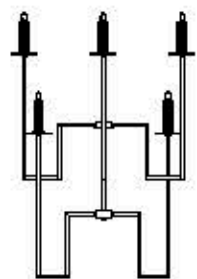

SPIDER T10/P

DESIGNER
CARLO COLOMBO

: Lampada da terra in metallo con finitura cromo e diffusori in vetro satinato. Disponibile in varianti cromatiche.

: Floor lamp in metal with chrome finish and satin glass diffusers. Available in different colours.