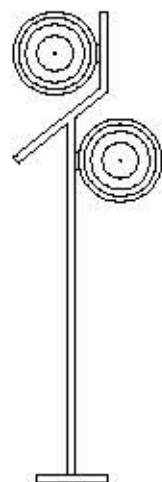

ELLEPI 820/P

DESIGNER
ITALAMP STUDIO

: Lampada da terra in metallo con finitura bronzo e diffusori in vetro soffiato satinato. Disponibile in varianti cromatiche.

: Table lamp in bronze metal finish with blown satin glass diffusers. Available in different colours.

dimensioni _ dimensions
ø 53 h. 170 _ ø 21" h. 67"

lampadine _ bulbs
2 - E14 / 2 - E12

correlati _ relateds
p. 169, 231

A small rectangular box containing the text 'correlati _ relateds' and 'p. 169, 231'. To the right of the text are several small, stylized icons of different lamp models, including a table lamp and a floor lamp.