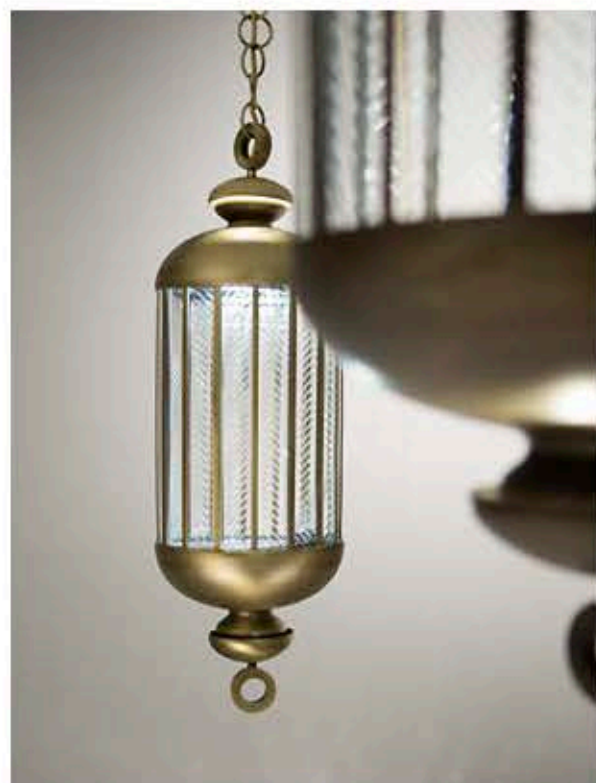

FATA MORGANA 215/S26-S38

DESIGNER
EDWARD VAN VLIET

: Lampada a sospensione in metallo con finitura
bronzo antico e oro antico, diffusore in vetro intagliato.

: Pendant in metal with antique burnished and anti-
que gold finish and carved glass diffuser.

dimensioni _ dimensions
ø 26 h. 81 _ ø 11" h. 32"

lampadine _ bulbs
28w - LED - 1930 Lumen

dimensioni _ dimensions
ø 38 h. 102 _ ø 15" h. 41"

lampadine _ bulbs
39w - LED - 2370 Lumen

3000K standard, alternative disponibili a richiesta.
3000K standard, other options available on request.