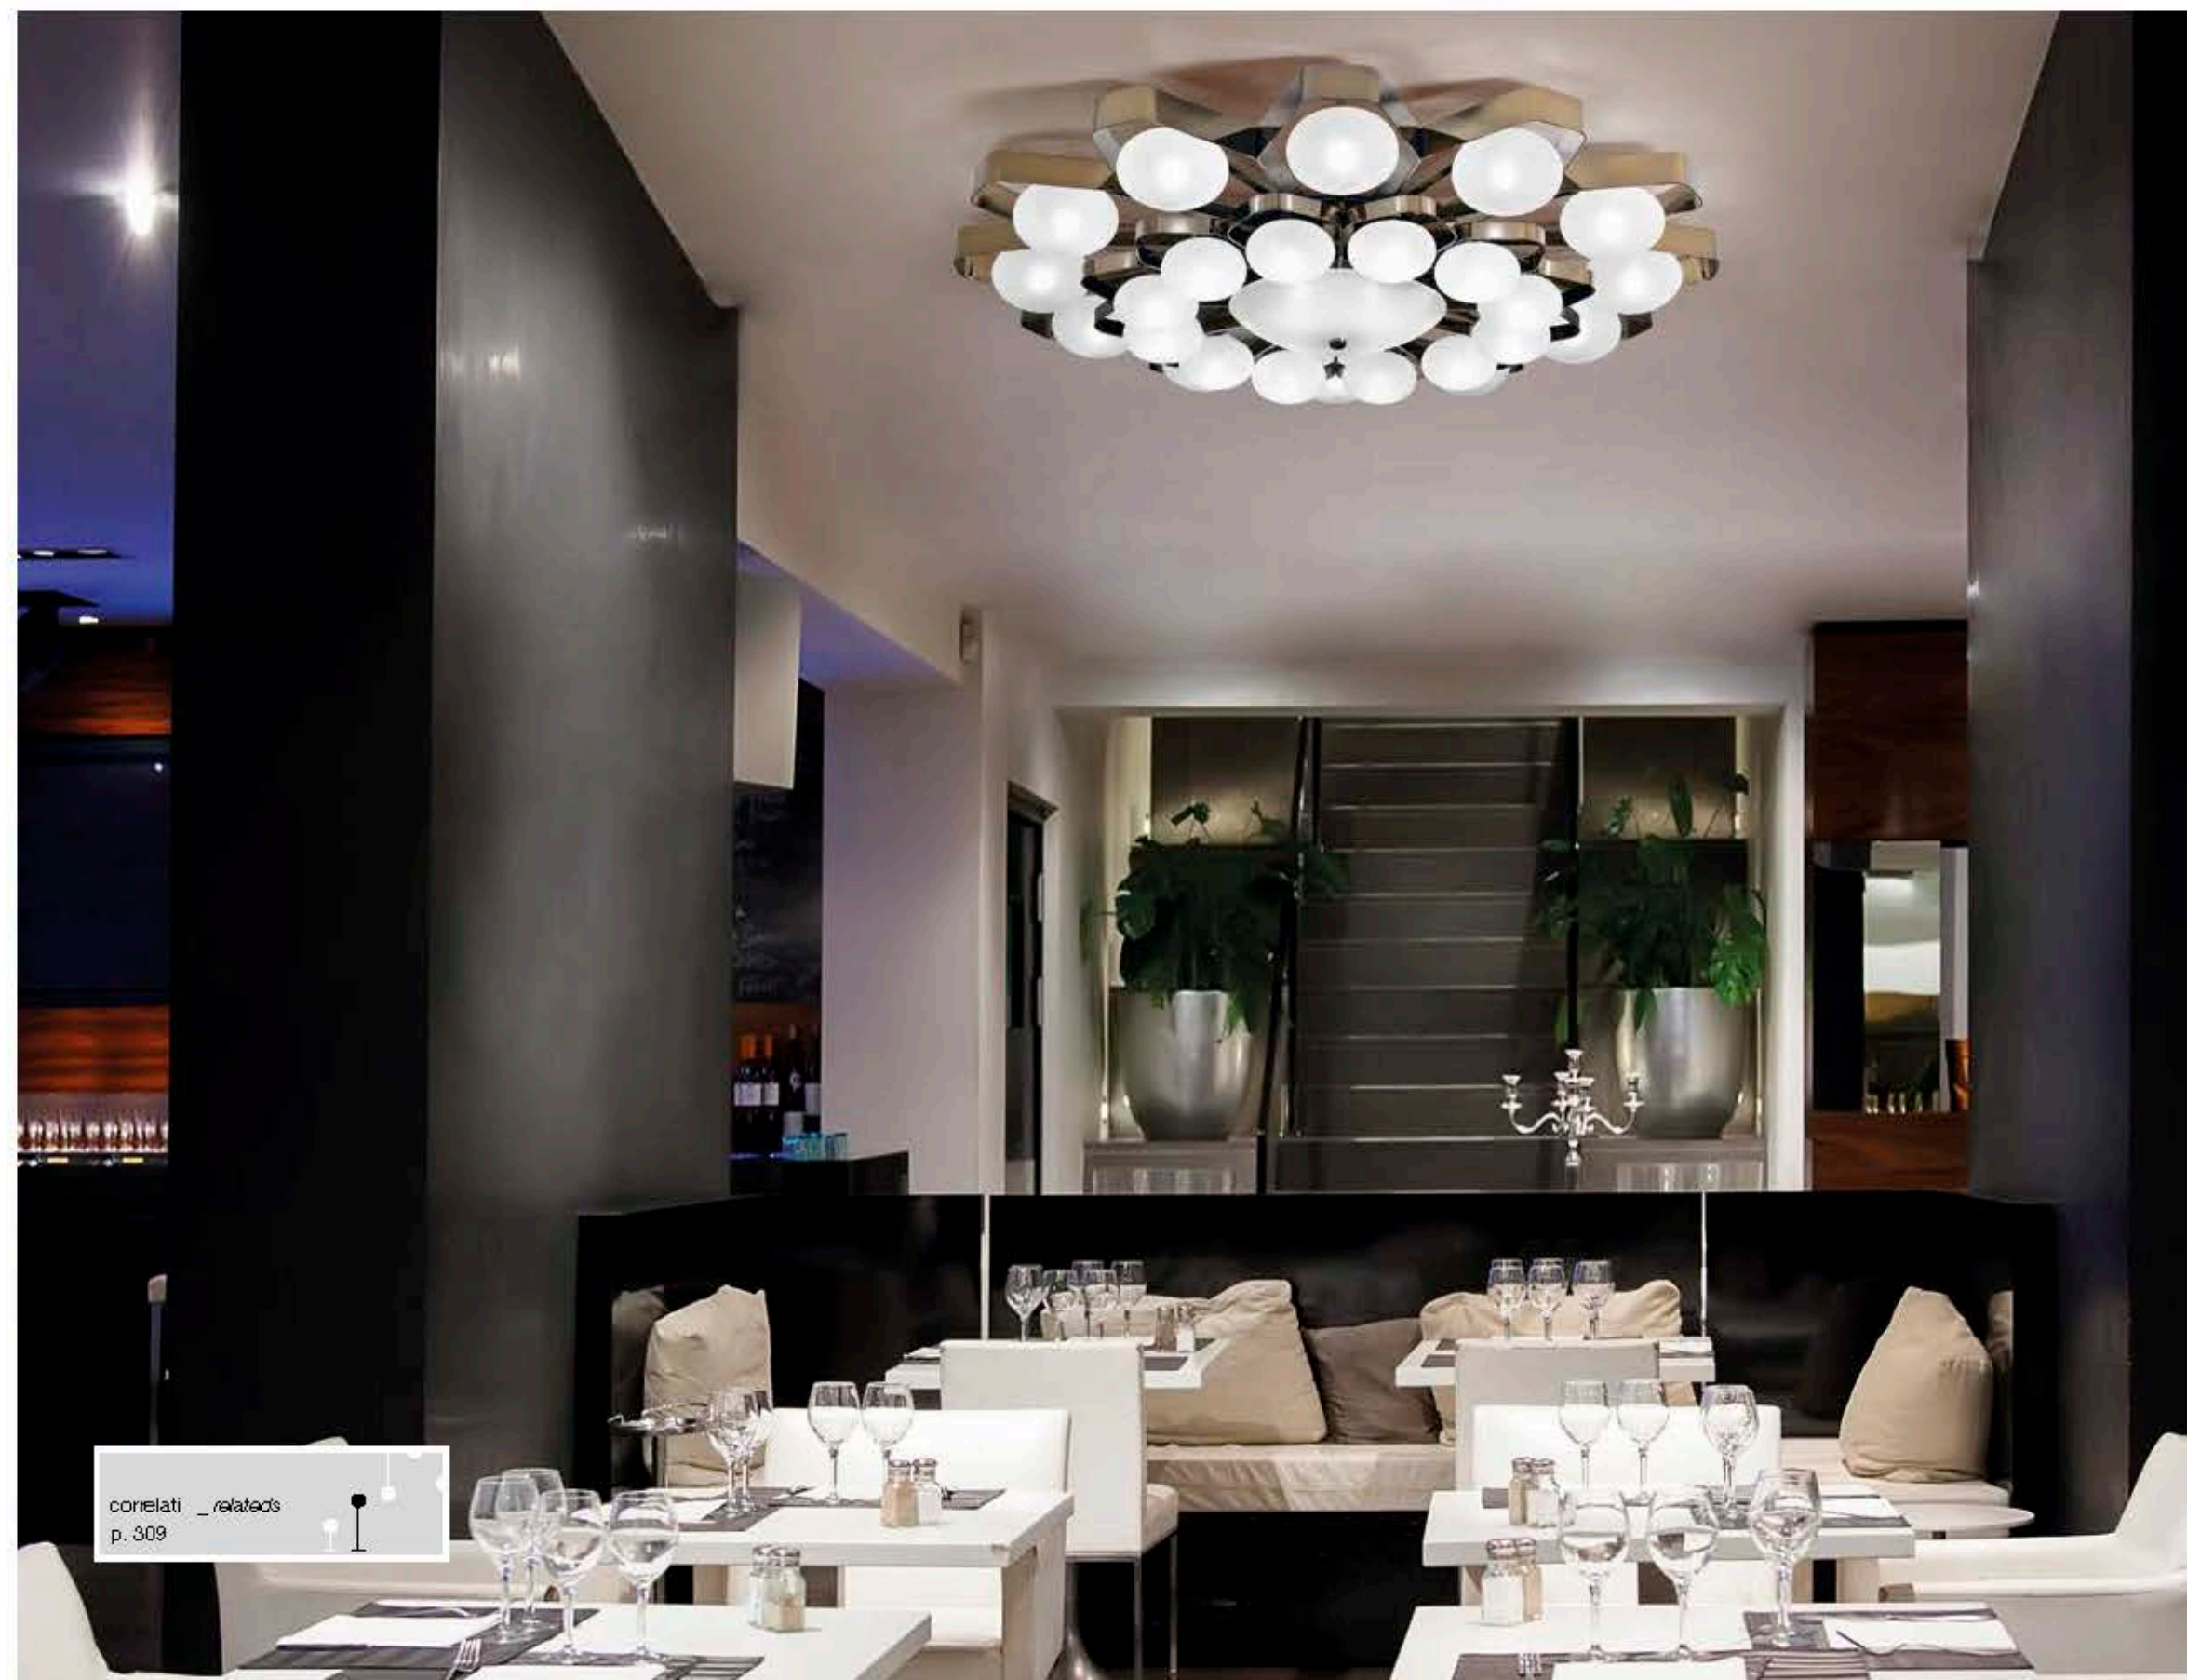

: Ceiling lamp in nickel gold metal and blown satin glass diffusers. Available in different dimensions and colours.

dimensioni _ dimensions
ø 140 h. 27 _ ø 56" h. 11"

lampadine _ bulbs
28 - G9

A++ > A C > E