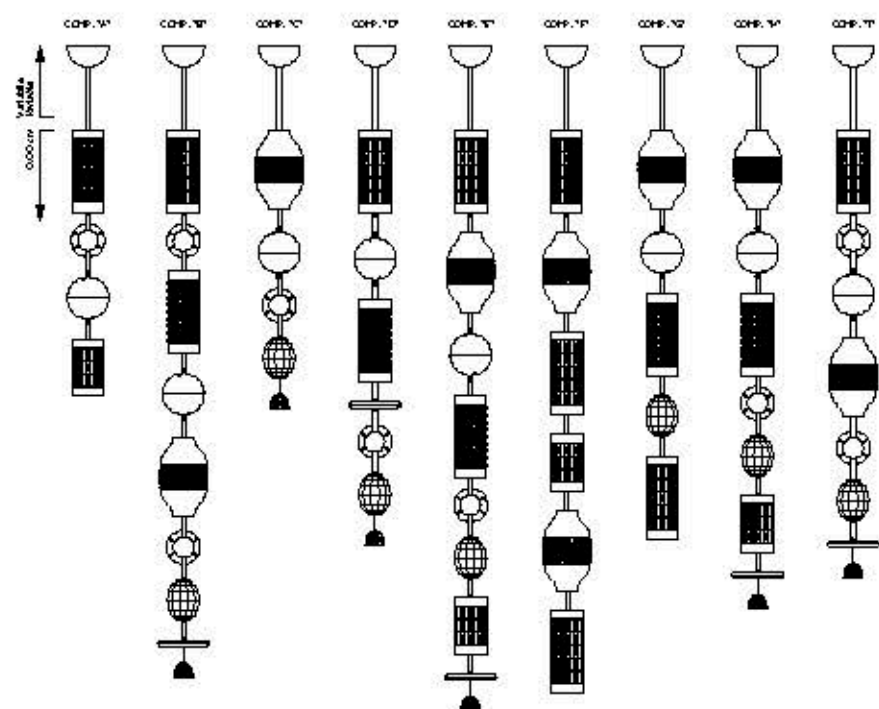

ODETTE ODILE 2360

DESIGNER
EDWARD VAN VLIET

Lampada a sospensione modulare composta da elementi in vetro, metallo, cristallo e ceramica. Disponibile in varianti dimensionali e cromatiche.

Pendant made of glass, metal, crystal, leather and ceramic elements. Available in dimensions and colours.