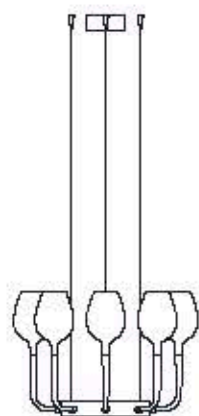

ROSE' 3050/8

DESIGNER
DANILO DE ROSSI

: Lampada a sospensione in metallo con finitura
canna di fucile e diffusori in vetro soffiato colore oro
rosa. Disponibile in varianti cromatiche.

: Chandelier with rose gold blown glass diffusers
and metal structure with iron grey finish. Available in
different colours.

dimensioni _ dimensions
ø 63 h. 43 _ ø 25" h. 17"

lampadine _ bulbs
33W LED - 3700 Lumen

3000K standard, alternativa disponibile a richiesta.
3000K standard, other options available on request.