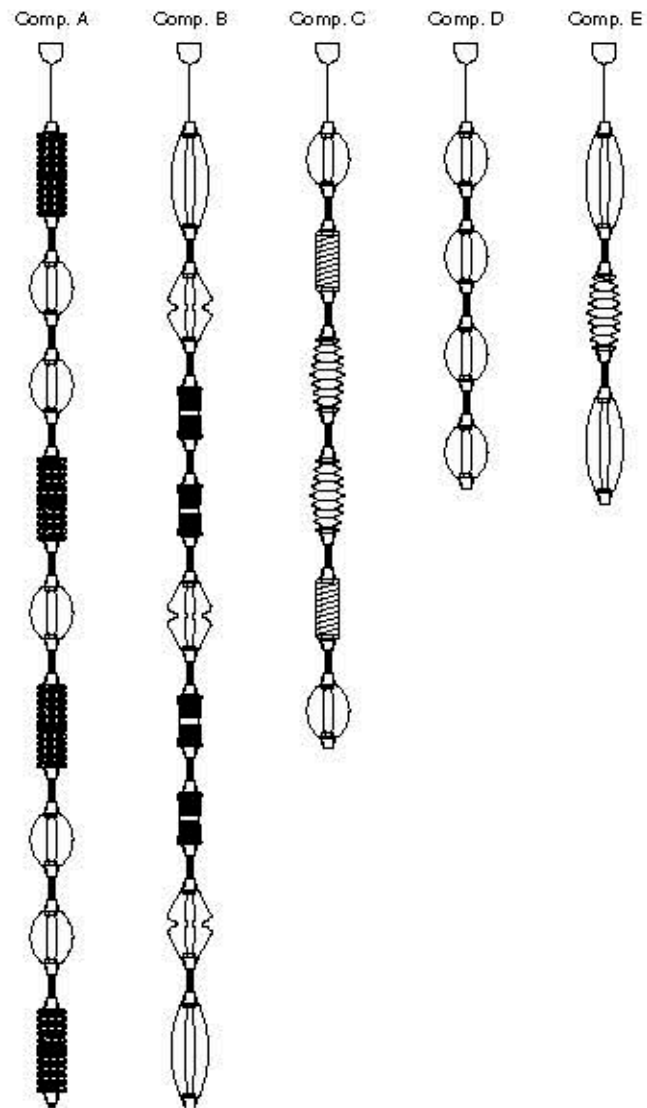

COLLIER T1800/A/B/C/D/E

DESIGNER
MARC SADLER