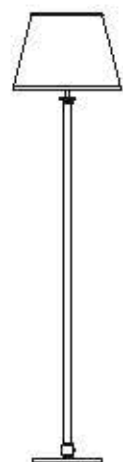

PERLA 7020/P

DESIGNER
ITALAMP STUDIO

: Lampada da terra in metallo con finitura cromo e bianco, particolari in vetro e diffusore in tessuto avorio. Disponibile in varianti cromatiche.

: Floor lamp in metal with chrome and ivory finish with glass details and white fabric shade. Available in different colours.