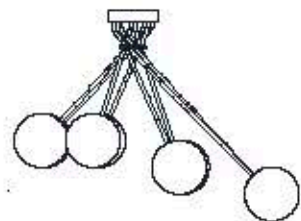

TEA 2392/PL

DESIGNER
STEFANO TRAVERSO

: Lampada a soffitto in metallo con finitura oro nichel e antracite e diffusori in vetro soffiato satinato. Disponibile in varianti cromatiche.

: Ceiling lamp in nickel gold and anthracite metal with blown satin glass diffusers. Available in different colours.

dimensioni _ dimensions
ø 78 h. 60 _ ø 31" h. 24"

lampadine _ bulbs
8 - G9

CE A+++A C>E

correlati _ relateds
p. 309