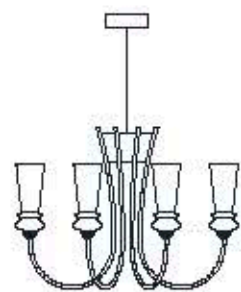

LICIO 2296/8

DESIGNER
STEFANO TRAVERSO
ROBERTA VITADELLO

: Lampada a sospensione in metallo con finitura rame spazzolato e nero opaco e diffusori in vetro. Disponibile in varianti dimensionali e cromatiche.

: Chandelier in brushed copper and matt black metal finish with glass diffusers. Available in different dimensions and colours.

dimensioni _ dimensions
ø 72 h. 47 _ ø 28" h. 18"

lampadine _ bulbs
8 - G9

correlati _ relateds
p. 225