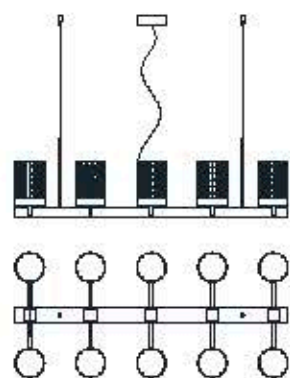

QUARZO 725/L10

DESIGNER
STUDIO MAMO

: Lampada a sospensione in metallo con finitura cromo e oro chiaro e diffusori in cristallo intagliato. Disponibile in varianti dimensionali e cromatiche.

: Chandelier in chrome and light gold metal structure with carved crystal diffusers. Available in different dimensions and colours.

dimensioni _ dimensions
L120x65 h.35 _ W 47x22" h.14"

lampadine _ bulbs
65w - LED - 3000K - 6000 Lumen

3000K standard, alternative disponibili a richiesta.
3000K standard, other options available on request.

correlati _ relateds
p. 107, 217