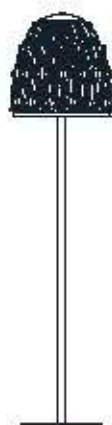

CROWNS 490/P

DESIGNER
MARCO PIVA

: Lampada da terra in metallo con finitura cromo e diffusore in vetro oro cipria. Disponibile in varianti cromatiche.

: Floor lamp in metal with chrome finish and powder gold glass diffuser. Available in different colours.