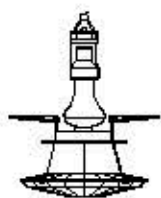

3025

FI

: Spotlight in cristallo Swarovski Elements trasparente e metallo on finitura cromo.
Disponibile in varianti cromatiche.

: *Spotlight in clear Swarovski Elements crystal and metal with chrome finish.
Available in different colours.*