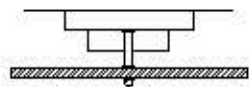

3006 FE/EXT

: Spotlight in vetro trasparente e metallo con finitura cromo. Disponibile in varianti cromatiche.

: *Spotlight in clear glass and metal with chrome finish. Available in different colours.*