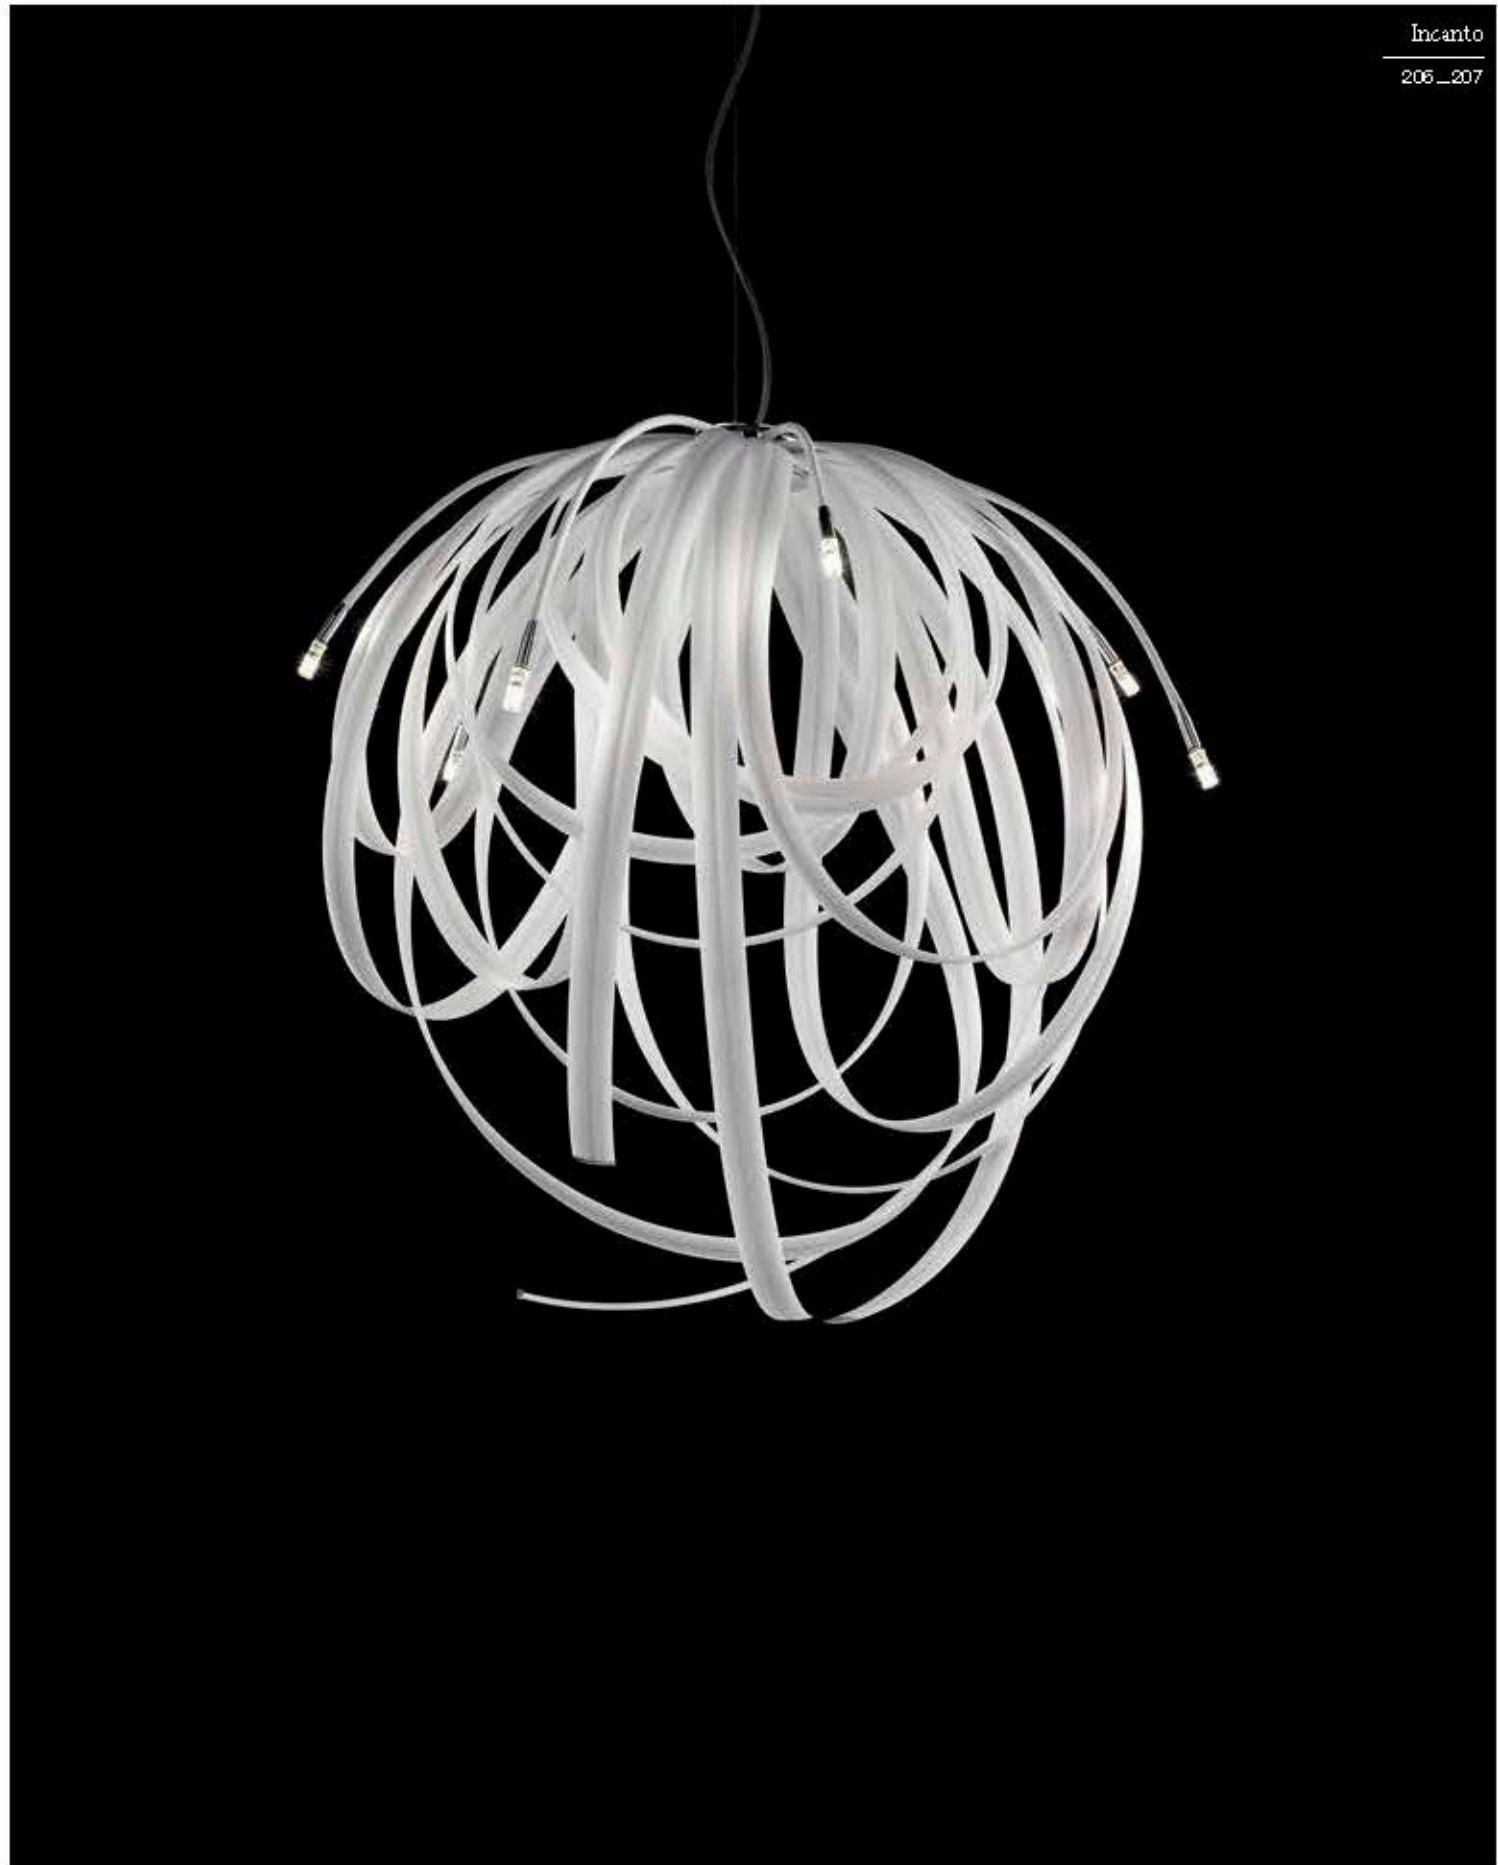

dimensioni _ dimensions
ø 70 h. 85 _ ø 28" h. 34"

lampadine _ bulbs
8 - G4

correlati _ relateds
p. 305