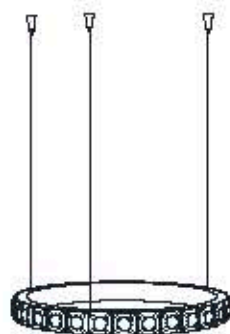

AURA

2391/55

DESIGNER
ITALAMP STUDIO

: Lampada a sospensione in metallo con finitura bronzo satinato e oro satinato diffusori in vetro krek ambra. Disponibile in varianti dimensionali e cromatiche.

: Pendant in metal with satin bronze or satin gold finish and amber krek glass diffusers. Available in different dimensions and colours.

dimensioni _ dimensions
ø 55 h. 5 _ ø 22" h. 22"

lampadine _ bulbs
18w - LED - 1900 Lumen

3000K standard, alternative disponibili a richiesta.
3000K standard, other options available on request.