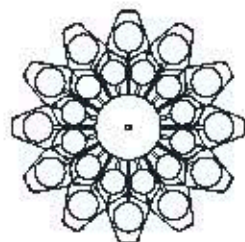

: Ceiling lamp in nickel gold metal and blown satin glass diffusers. Available in different dimensions and colours.

dimensioni _ dimensions
ø 140 h. 27 _ ø 56" h. 11"

lampadine _ bulbs
28 - G9

A++ > A C > E