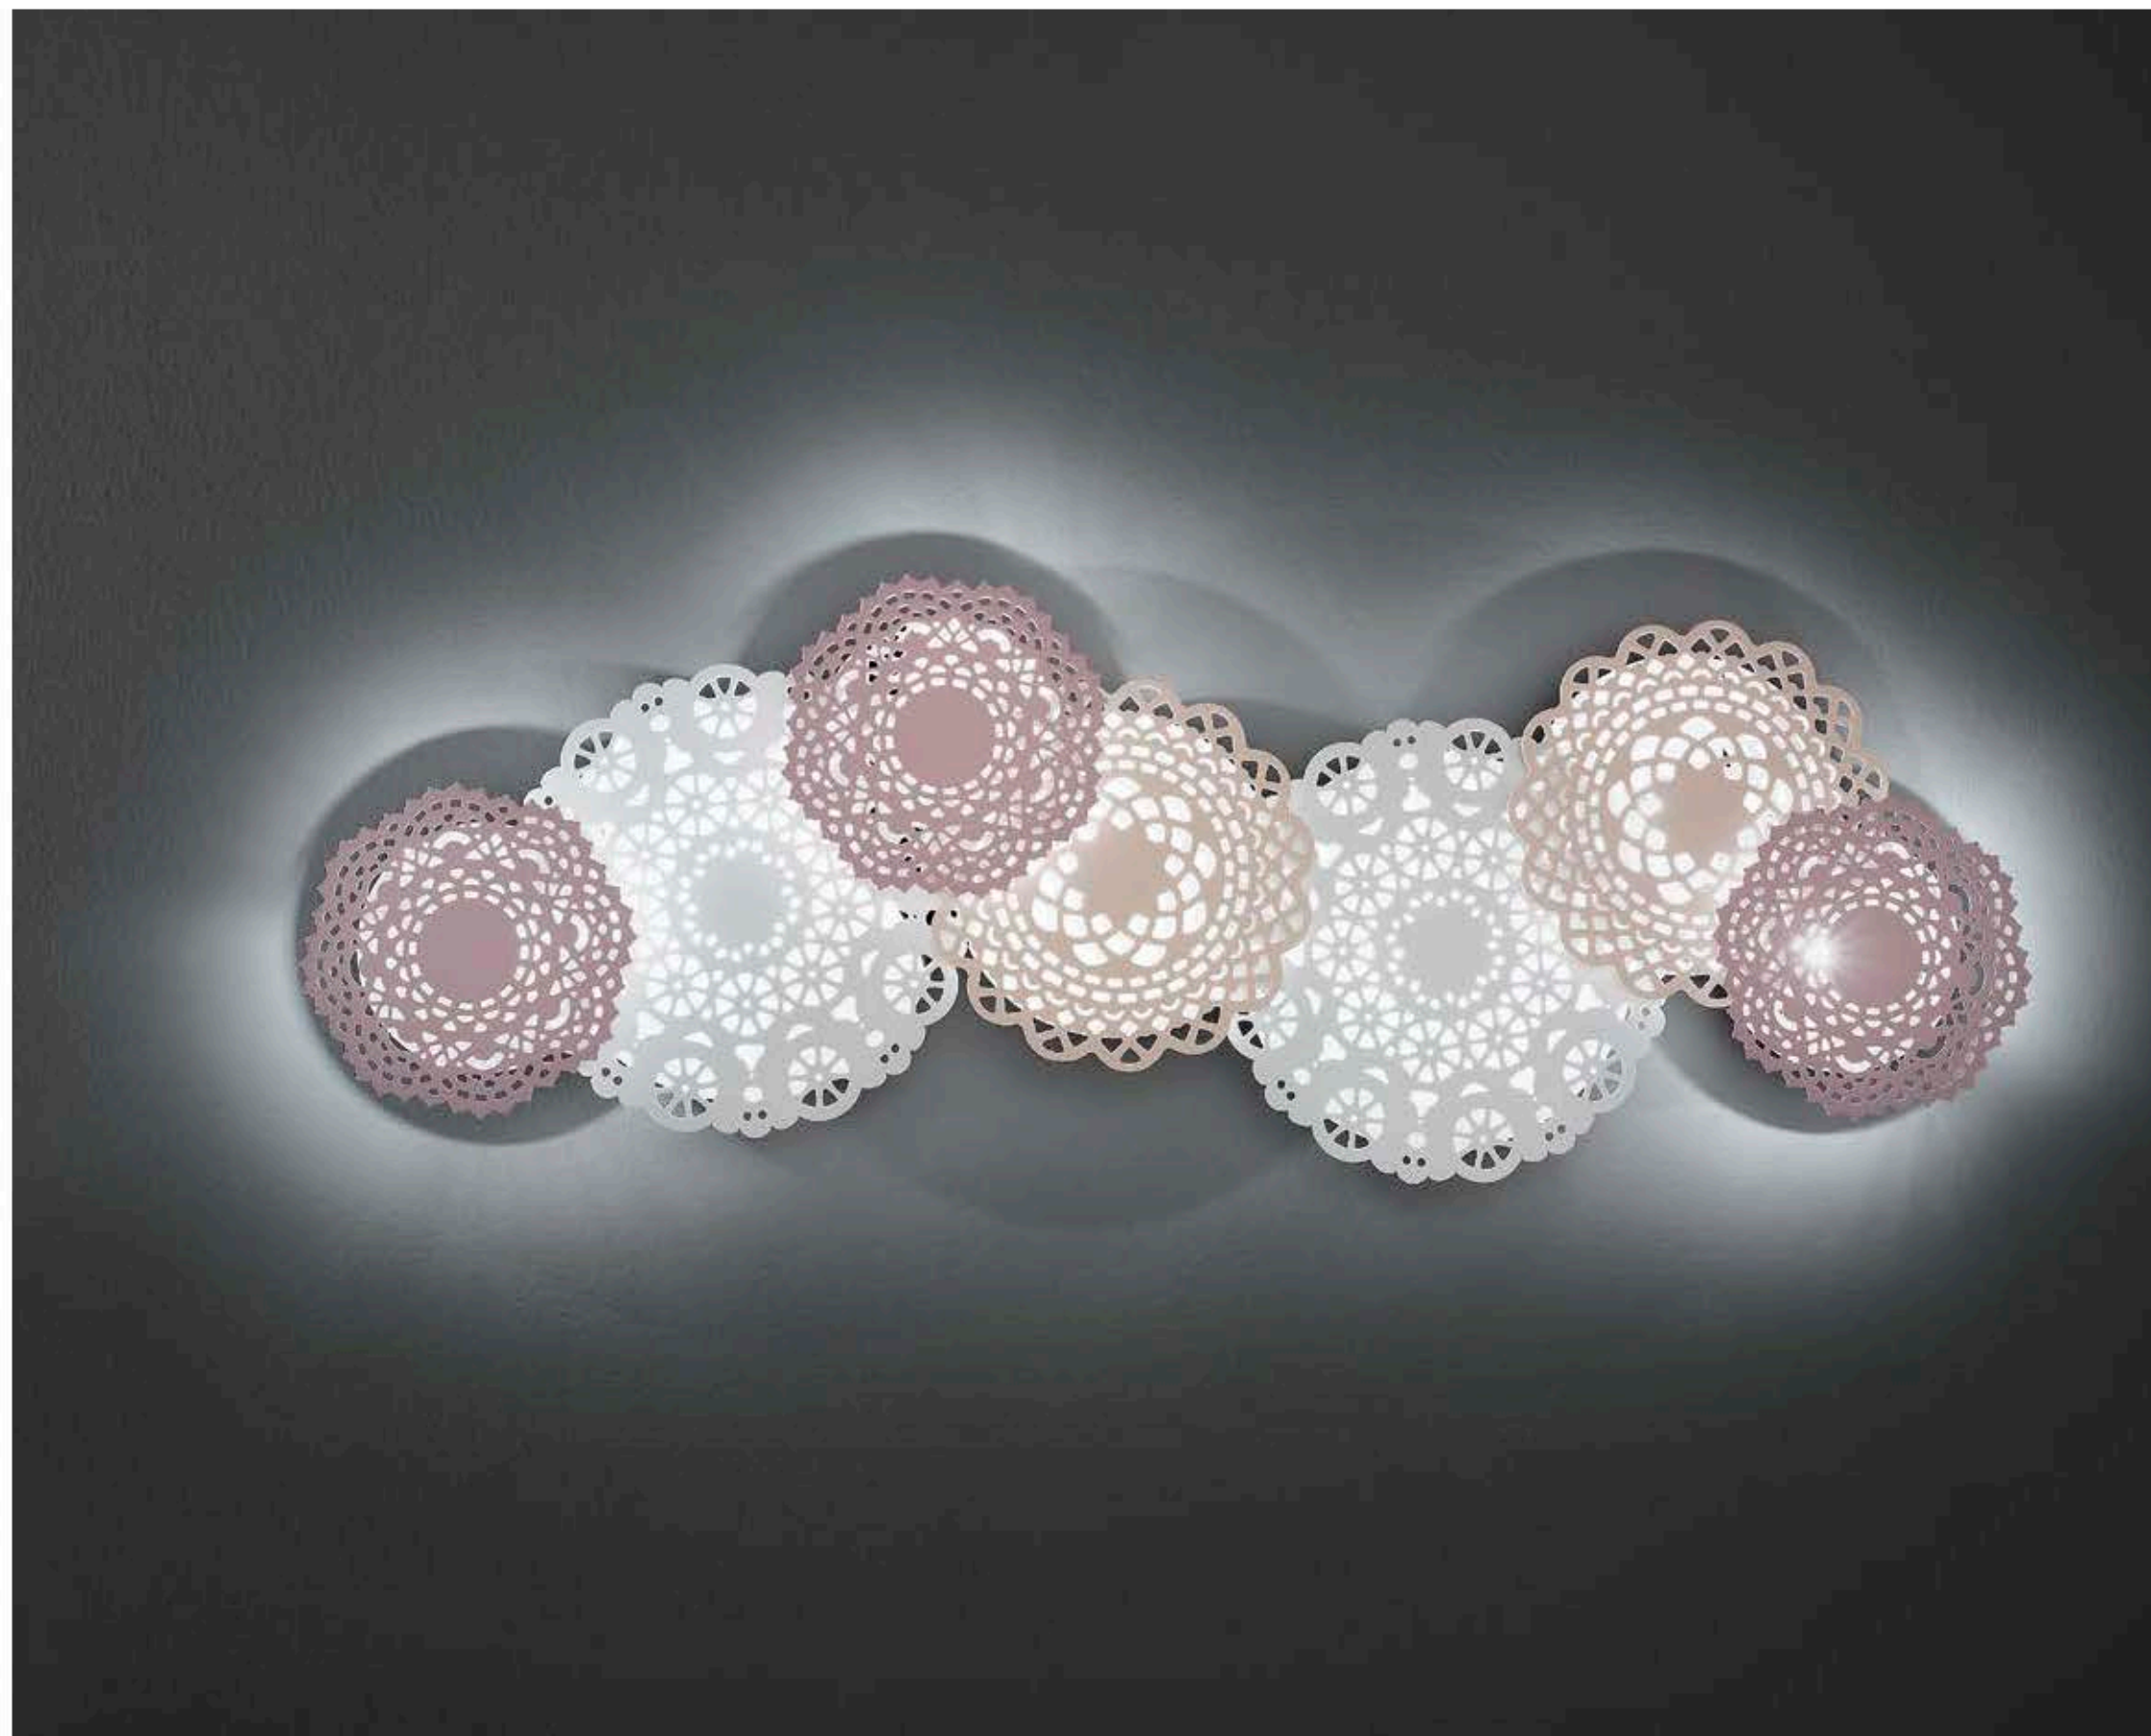

GHIPUR 3065/AP7

DESIGNER
GLOCAL DESIGN
D. BASSO & A. PELLEGRINO

: Lampada a parete modulare con diffusore in metallo multicolore. Disponibile in varianti dimensionali e cromatiche.

: Modular wall lamp with multicolor metal diffuser. Available in different dimensions and colours.

dimensioni _ dimensions

L 110 h. 38 sp. 8 _ W 44" h. 15" d. 3"

lampadine _ bulbs

32w - LED - 3850 Lumen

3000K standard, alternative disponibili a richiesta.

3000K standard, other options available on request.