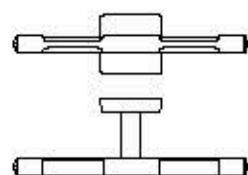

CARRE' 3034/AP2

DESIGNER
ROBERTA VITADELLO
STEFANO TRAVERSO

: Lampada a parete in metallo finitura cromo con diffusori in vetro satinato e particolare Swarovski Elements. Disponibile in varianti dimensionali e cromatiche.

: Wall lamp in chrome metal finish with satin glass diffusers and Swarovski Elements detail. Available in different dimensions and colours.

dimensioni _ dimensions
L38 h. 9 sp. 13 _ W 10" h. 4" d. 6"
lampadine _ bulbs
2 - G9