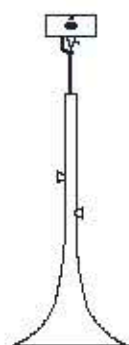

BAFFO 7025/SP-SG

DESIGNER
MATTEO BIANCHI

☉ Lampada a sospensione in metallo con finitura nero opaco o oro lucido o oro nickel. Disponibile in varianti cromatiche.

☉ Pendant in metal with matt black or shiny gold or nickel gold finish. Available in different colours.