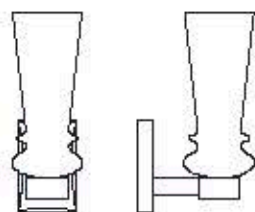

LICIO 2296/APG

DESIGNER
STUDIO MAMO

: Lampada a parete in metallo con finitura in rame spazzolato e nero opaco e diffusore in vetro soffiato. Disponibile in varianti dimensionali e cromatiche.

: *Wall lamp in metal with brushed copper and matt black finish and blown glass diffuser. Available in different dimensions and colours.*