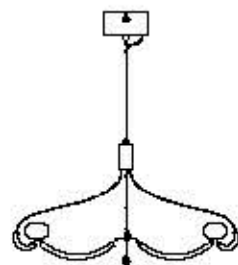

OFF 476/16

DESIGNER
ROBERTA VITADELLO
STEFANO TRAVERSO

: Sospensione in vetro nero e metallo con finitura cromo, diffusori in vetro soffiato satinato, pendaglierio Swarovski Elements. Disponibile in varianti cromatiche e dimensionali.

: Chandelier in black blown glass and chrome metal finish, blown satin glass diffusers, Swarovski Elements pendant. Available in different dimensions and colours.

dimensioni _ dimensions
ø 94 h. 53 _ ø 38" h. 21"
lampadine _ bulbs
16 - G4

correlati _ relateds
p. 237