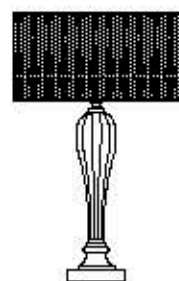

363/LG

DESIGNER
ITALAMP STUDIO

: Lampada da tavolo in cristallo con particolari in metallo, finitura nichel. Diffusore in tessuto fuxia con rete nera. Disponibile in varianti dimensionali e cromatiche.

: *Table lamp in crystal with nickel metal details. Fuchsia lampshade with black net. Available in different dimensions and colours.*

dimensioni _ dimensions
ø 32 h. 53 _ ø 13" h. 21"

lampadine _ bulbs
1 - E27 / 1 - E26