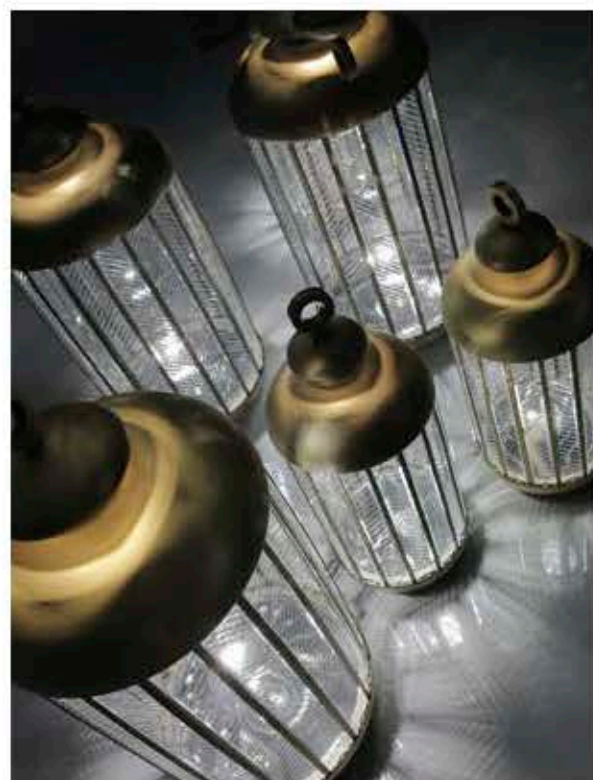

dimensioni _ dimensions
ø 53 h. 170 _ ø 21" h. 67"

lampadine _ bulbs
2 - E14 / 2 - E12

correlati _ relateds
p. 169, 231

A small rectangular box containing the text 'correlati _ relateds' and 'p. 169, 231'. To the right of the text are several small, stylized icons of different lamp models, including a table lamp and a floor lamp.

dimensioni _ dimensions
ø 26 h. 66 _ ø 11" h. 26"

dimensioni _ dimensions
ø 38 h. 86 _ ø 15" h. 34"

lampadine _ bulbs
22w - LED - 1490 Lumen

lampadine _ bulbs
29w - LED - 1710 Lumen

3000K standard, alternative disponibili a richiesta.
3000K standard, other options available on request.