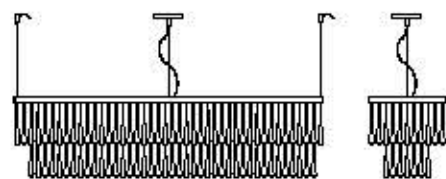

ALDO 2307/S

DESIGNER
ITALAMP STUDIO

Lampada a sospensione in metallo con finitura nickel e gocce in vetro trasparente. Disponibile in varianti dimensionali.

Pendants in metal with nickel plated finish and transparent glass drops. Available in different dimensions.

dimensioni _ dimensions
L 120x30 h. 30 _ ø 47"x12" h. 12"

lampadine _ bulbs
6 - G9