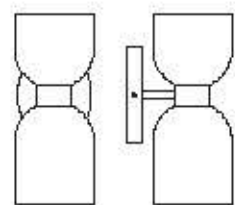

CATERINA 4026/AP2

DESIGNER
THDP + SIMONE BRETTEI

: Lampada a parete in metallo con finitura in oro chiaro e diffusore in vetro bianco opale e verde. Disponibile in varianti cromatiche.

: Wall lamp in metal with light gold finish with opal white and green glass diffusers. Available in different colours.