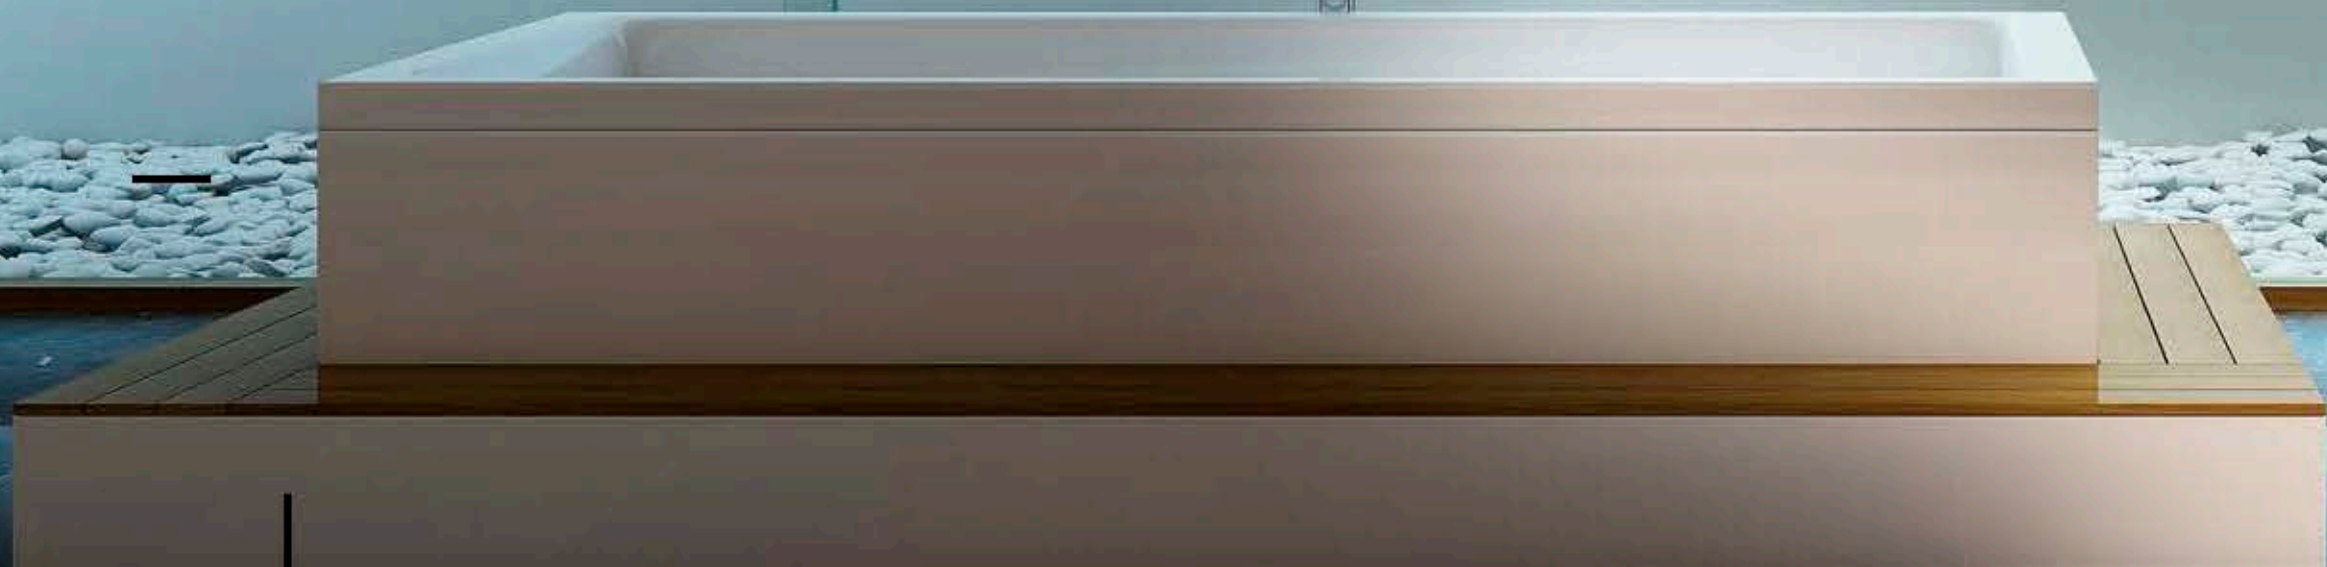

GRAPEFLUT 479/S

DESIGNER
ROBERTA VITABELLO
STEFANO TRAVERSO