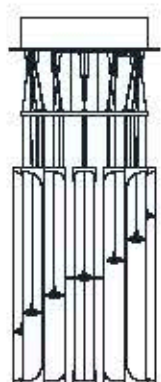

AMALIA T1700/S

DESIGNER
A. VORONTSOVA
F. BAIER
G. CHERVATIN
V. PALARIT

: Lampada a sospensione dotata di meccanismo cinetico visibile nel rosone a soffitto, elementi tubolari in vetro con verniciatura fotosensibile e cristalli Swarovski Elements.

: Suspension with kinetic mechanism in the ceiling rosette, tubular glasses with a photosensitive paint and Swarovski Elements crystals.