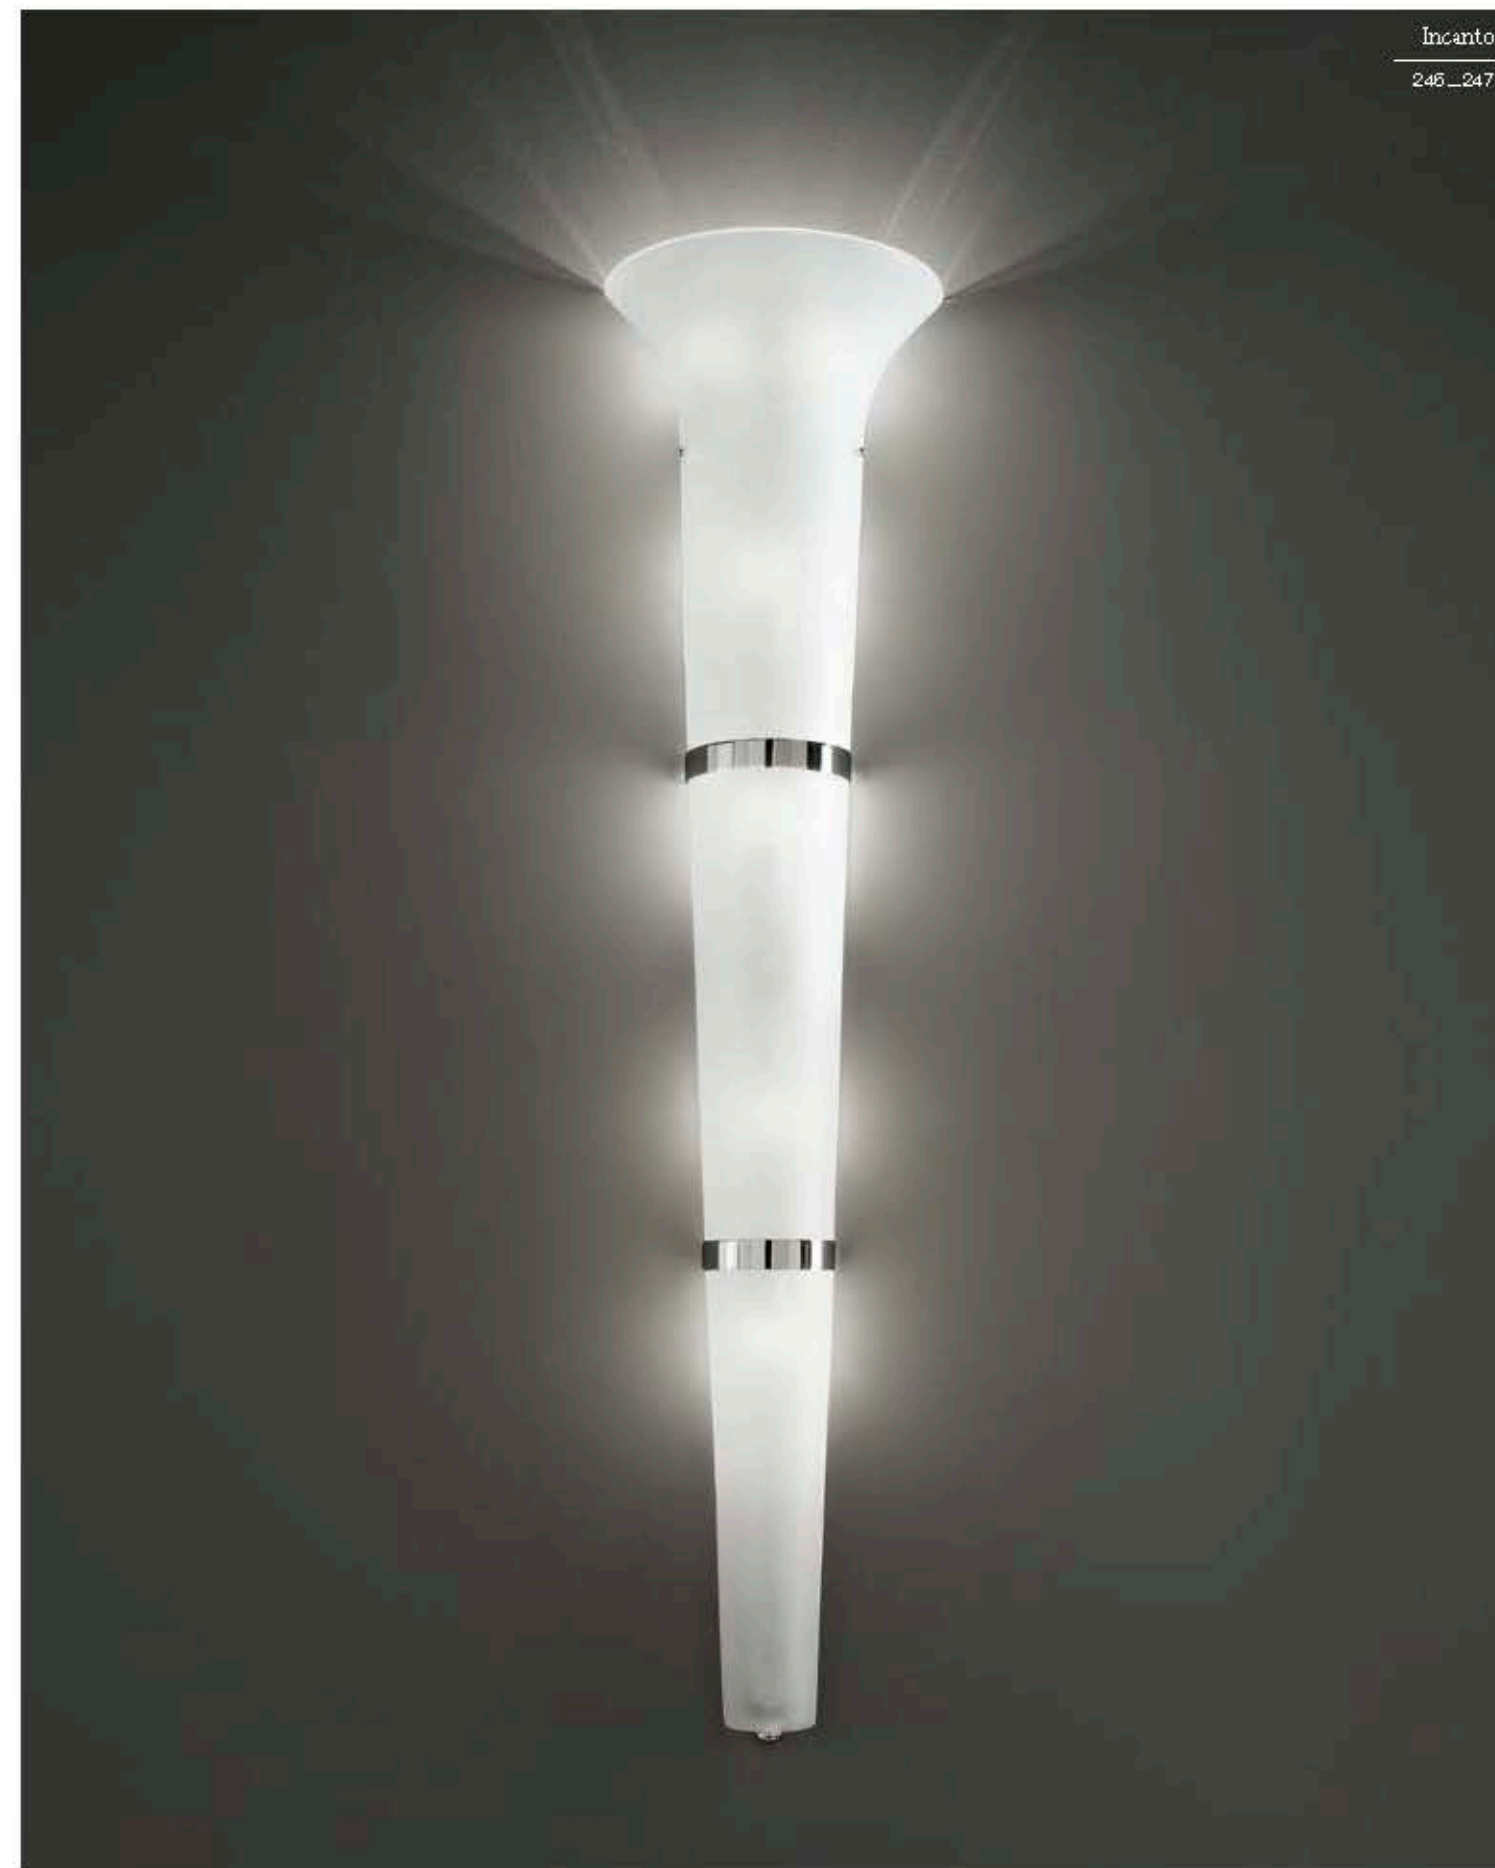

parete _ wall

CIGNO 563/APG

DESIGNER
ITALAMP STUDIO

: Lampada a parete in vetro satinato con dettaglio in metallo e finitura cromo. Disponibile in varianti cromatiche.

: Wall lamp in satin glass with metal detail and chrome finish. Available in different colours.

dimensioni _ dimensions
L 35 h. 150 sp. 18 _ W 14" h. 60" d. 8"
lampadine _ bulbs
6 - E14

Incanto

246_247