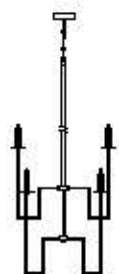

SPIDER T10/8-16

DESIGNER
CARLO COLOMBO

: Lampada a sospensione in metallo con finitura cromo e diffusori in vetro satinato. Disponibile in in varianti dimensionali.

: Pendant in metal with chrome finish and satin glass diffusers. Available in different dimensions.

dimensioni _ dimensions
ø 56 h. 140 _ ø 22" h. 55"
lampadine _ bulbs
8 - G9