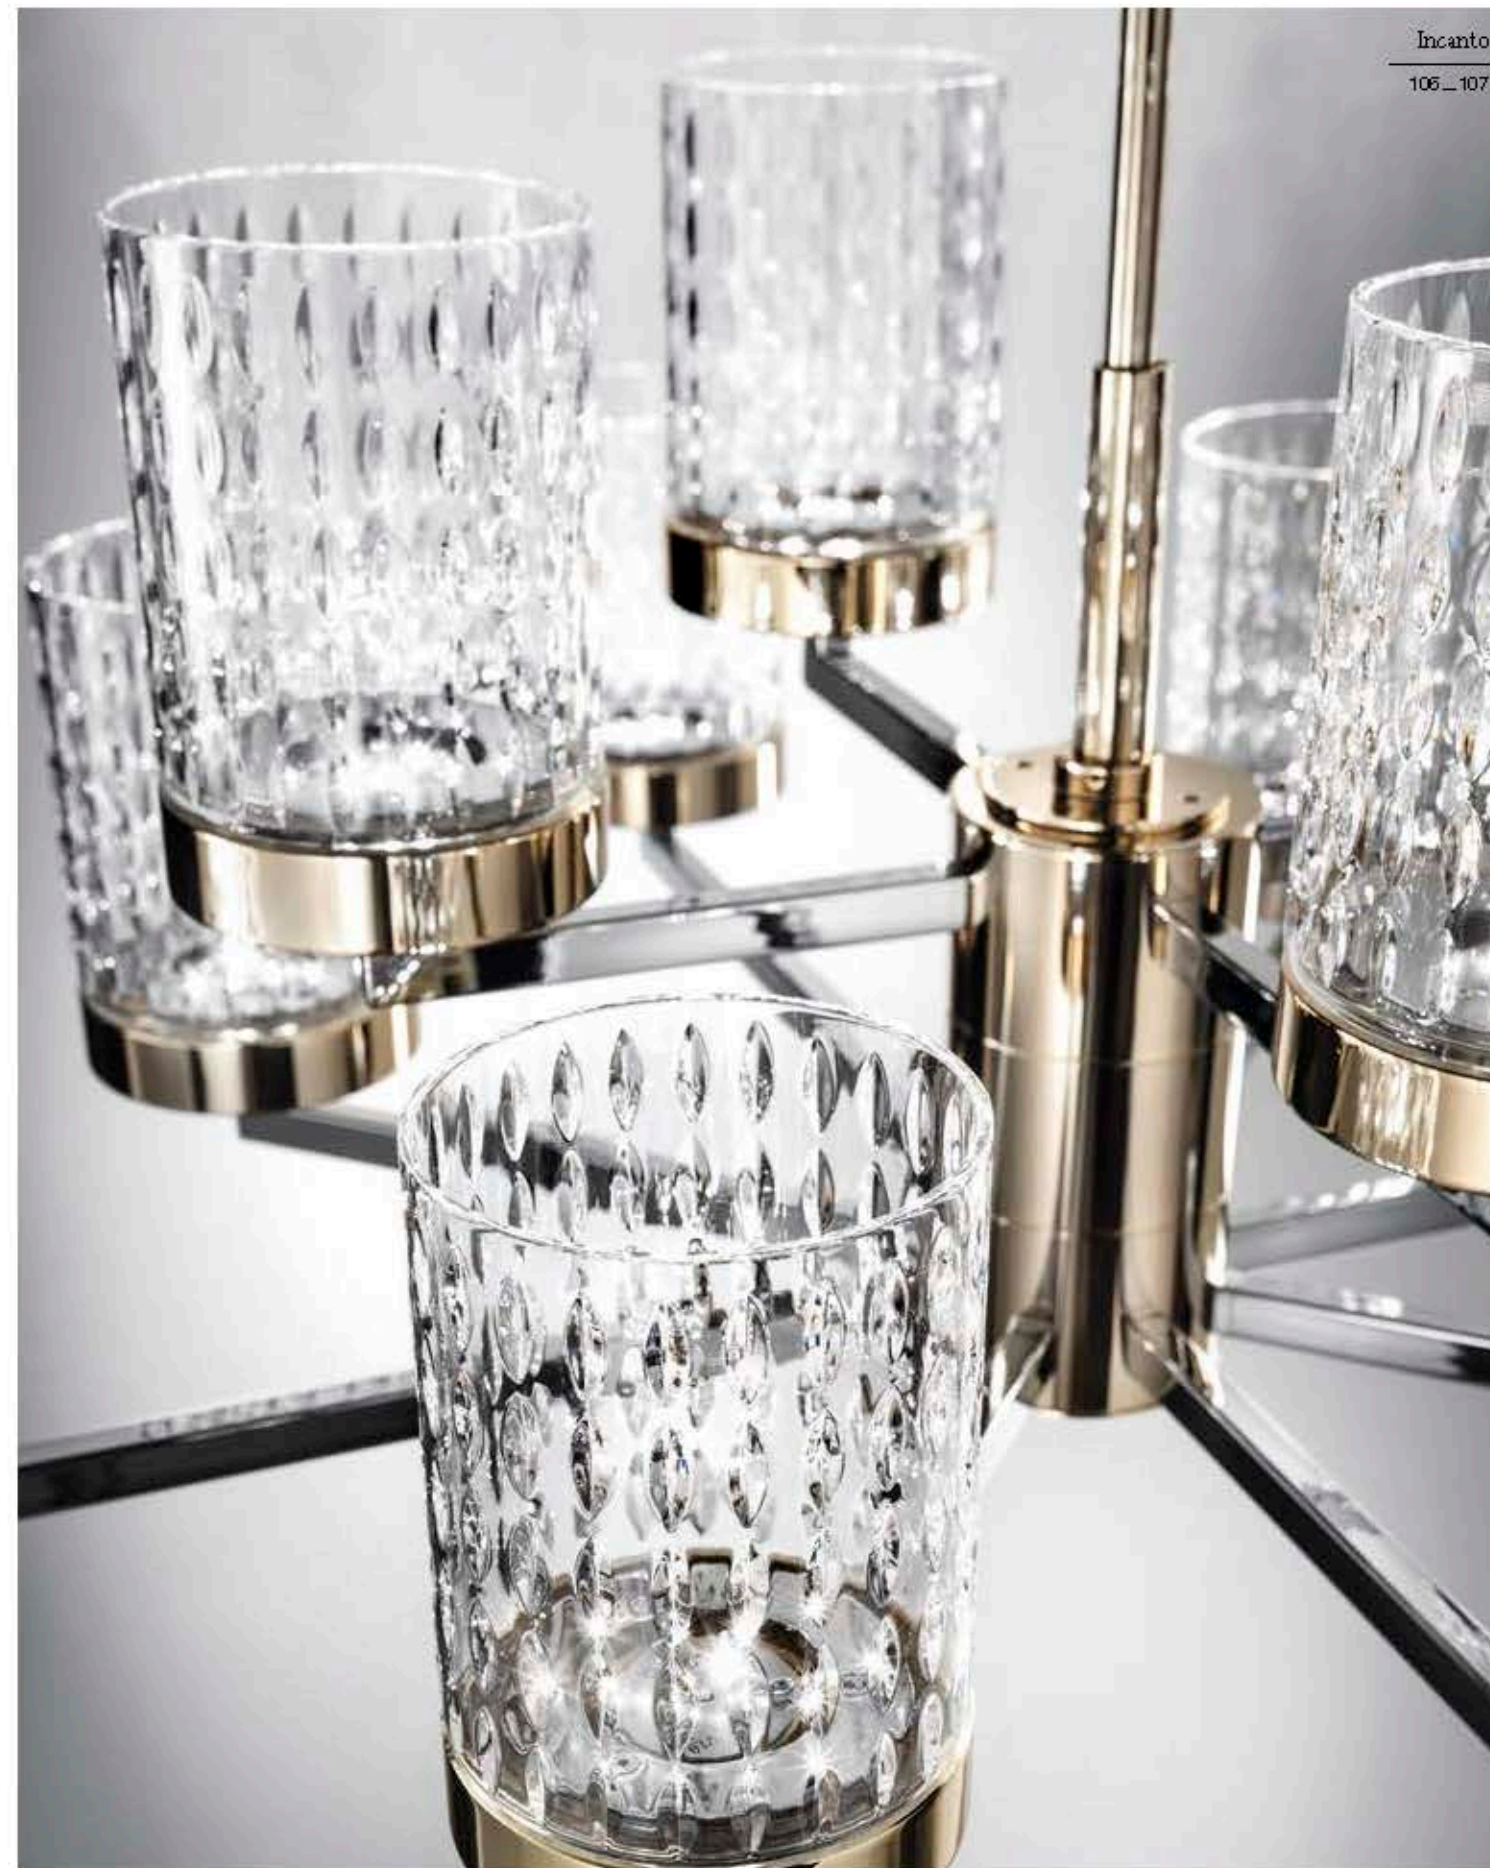

dimensioni _ dimensions
ø 85x85 h. 80 _ ø 33x33" h. 31"

lampadine _ bulbs
78w - LED - 3000K - 7200 Lumen

3000K standard, alternative disponibili a richiesta.
3000K standard, other options available on request.

correlati _ relateds
p. 105, 217