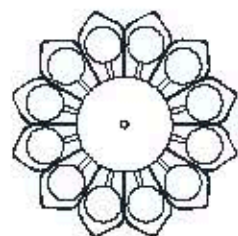

TEO

2392/95

DESIGNER
ITALAMP STUDIO

: Lampada a soffitto in metallo con finitura oro nichel e diffusori in vetro soffiato satinato. Disponibile in varianti dimensionali e cromatiche.

: Ceiling lamp in nickel gold metal and blown satin glass diffusers. Available in different dimensions and colours.