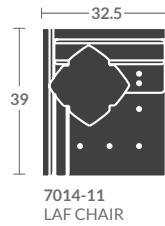

SECTIONALS

Diagrams are not to scale