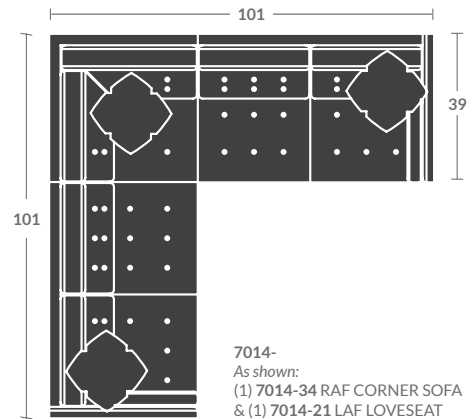

7014-
As shown:
(1) 7014-34 RAF CORNER SOFA
& (1) 7014-21 LAF LOVESEAT