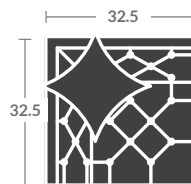

2315-15
CORNER CHAIR