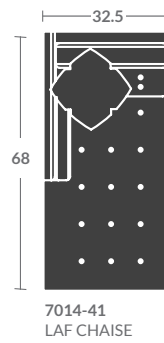

SECTIONALS

Diagrams are not to scale

TAYLOR KING

2315- ADAIR SECTIONAL

(1) 17" throw pillow per corner chair/Connectors
 If ordering multiple pieces, please provide a diagram

As Shown:

(3) 2315-15 CORNER CHAIRS