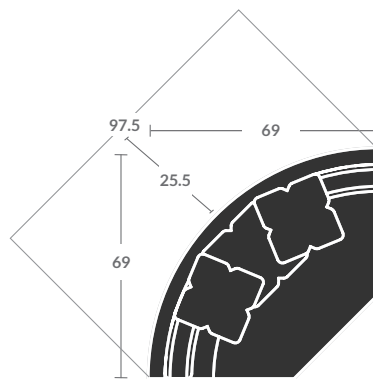

No throw pillows

4015-24BL RAF ANGLED LOVESEAT

Overall h37 d60 w93

Inside d41.5 w63 ah 24.5 sh23

(1)23"TP, (1)21"TP, (1)17"TP (1)K-22

Available skirted with (SK) following the number instead of (BL).

4015-25 CURVED CORNER TURN