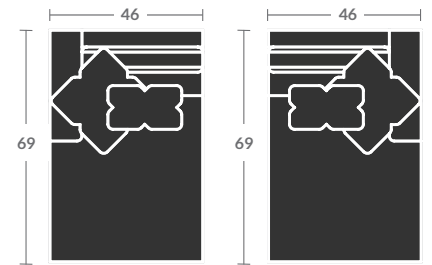

No throw pillows

4015-24BL RAF ANGLED LOVESEAT

Overall h37 d60 w93

Inside d41.5 w63 ah 24.5 sh23

(1)23"TP, (1)21"TP, (1)17"TP (1)K-22

Available skirted with (SK) following the number instead of (BL).

4015-25 CURVED CORNER TURN