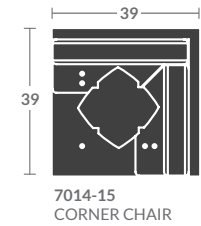

SECTIONALS

Diagrams are not to scale

TAYLOR KING

2315- ADAIR SECTIONAL

(1) 17" throw pillow per corner chair/Connectors
 If ordering multiple pieces, please provide a diagram

As Shown:

(3) 2315-15 CORNER CHAIRS