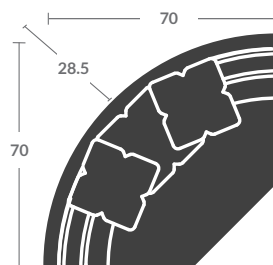

3915-25
CURVED QUARTER TURN