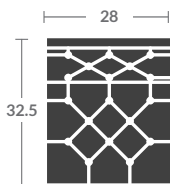

2315-10
ARMLESS CHAIR