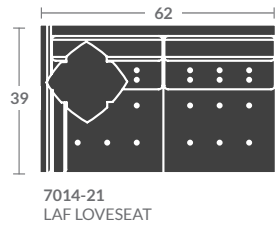

SECTIONALS

Diagrams are not to scale

TAYLOR KING

2315- ADAIR SECTIONAL

(1) 17" throw pillow per corner chair/Connectors
 If ordering multiple pieces, please provide a diagram

As Shown:

(3) 2315-15 CORNER CHAIRS