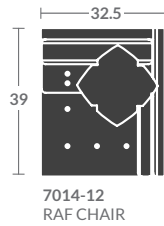

SECTIONALS

Diagrams are not to scale

TAYLOR KING

2315- ADAIR SECTIONAL

(1) 17" throw pillow per corner chair/Connectors
 If ordering multiple pieces, please provide a diagram

As Shown:

(3) 2315-15 CORNER CHAIRS