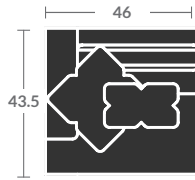

4015-11
LAF CHAIR