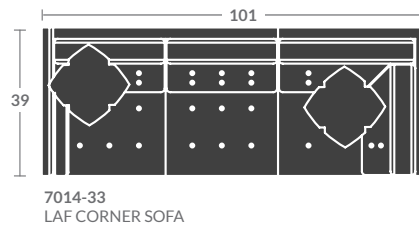

SECTIONALS

Diagrams are not to scale

TAYLOR KING

2315- ADAIR SECTIONAL

(1) 17" throw pillow per corner chair/Connectors
 If ordering multiple pieces, please provide a diagram

As Shown:

(3) 2315-15 CORNER CHAIRS