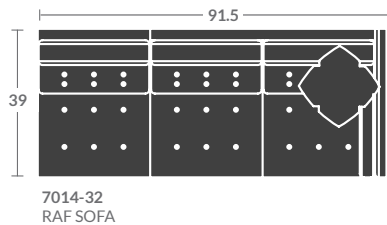

SECTIONALS

Diagrams are not to scale

TAYLOR KING

2315- ADAIR SECTIONAL

(1) 17" throw pillow per corner chair/Connectors
 If ordering multiple pieces, please provide a diagram

As Shown:

(3) 2315-15 CORNER CHAIRS