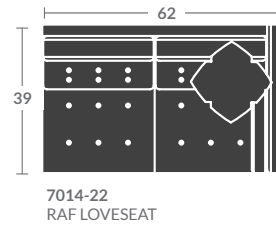

SECTIONALS

Diagrams are not to scale

TAYLOR KING

2315- ADAIR SECTIONAL

(1) 17" throw pillow per corner chair/Connectors
 If ordering multiple pieces, please provide a diagram

As Shown:

(3) 2315-15 CORNER CHAIRS