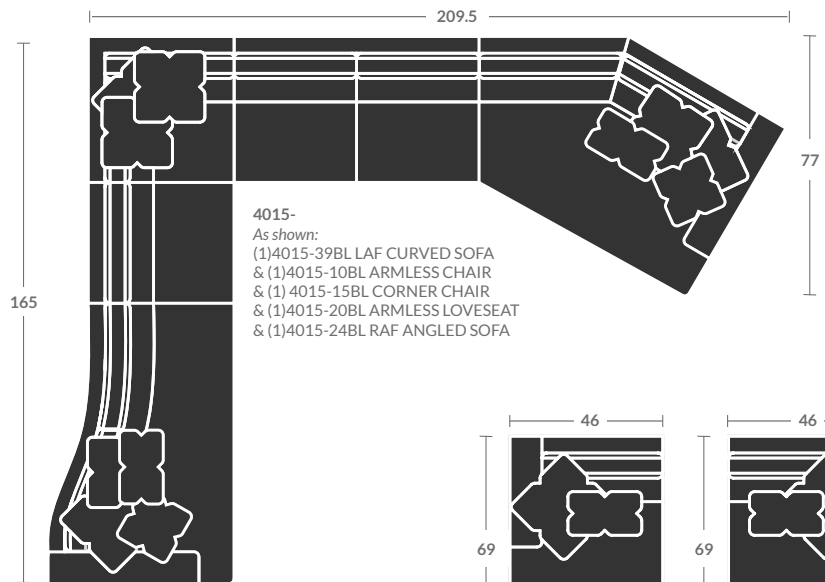

No throw pillows

4015-24BL RAF ANGLED LOVESEAT

Overall h37 d60 w93

Inside d41.5 w63 ah 24.5 sh23

(1)23"TP, (1)21"TP, (1)17"TP (1)K-22

Available skirted with (SK) following the number instead of (BL).

4015-25 CURVED CORNER TURN