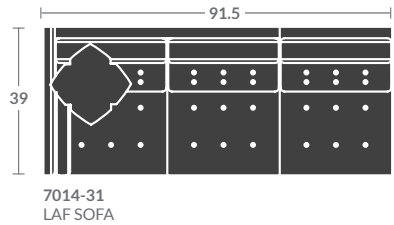

SECTIONALS

Diagrams are not to scale

TAYLOR KING

2315- ADAIR SECTIONAL

(1) 17" throw pillow per corner chair/Connectors
 If ordering multiple pieces, please provide a diagram

As Shown:

(3) 2315-15 CORNER CHAIRS