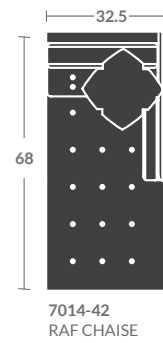

SECTIONALS

Diagrams are not to scale

TAYLOR KING

2315- ADAIR SECTIONAL

(1) 17" throw pillow per corner chair/Connectors
 If ordering multiple pieces, please provide a diagram

As Shown:

(3) 2315-15 CORNER CHAIRS