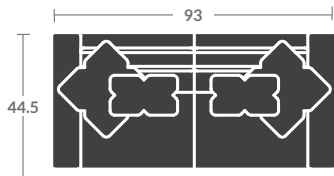

SECTIONALS

3915-02
SOFA