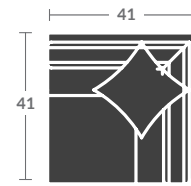

6212-15
CORNER CHAIR