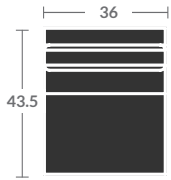

SECTIONALS

Diagrams are not to scale

4015-10
ARMLESS CHAIR