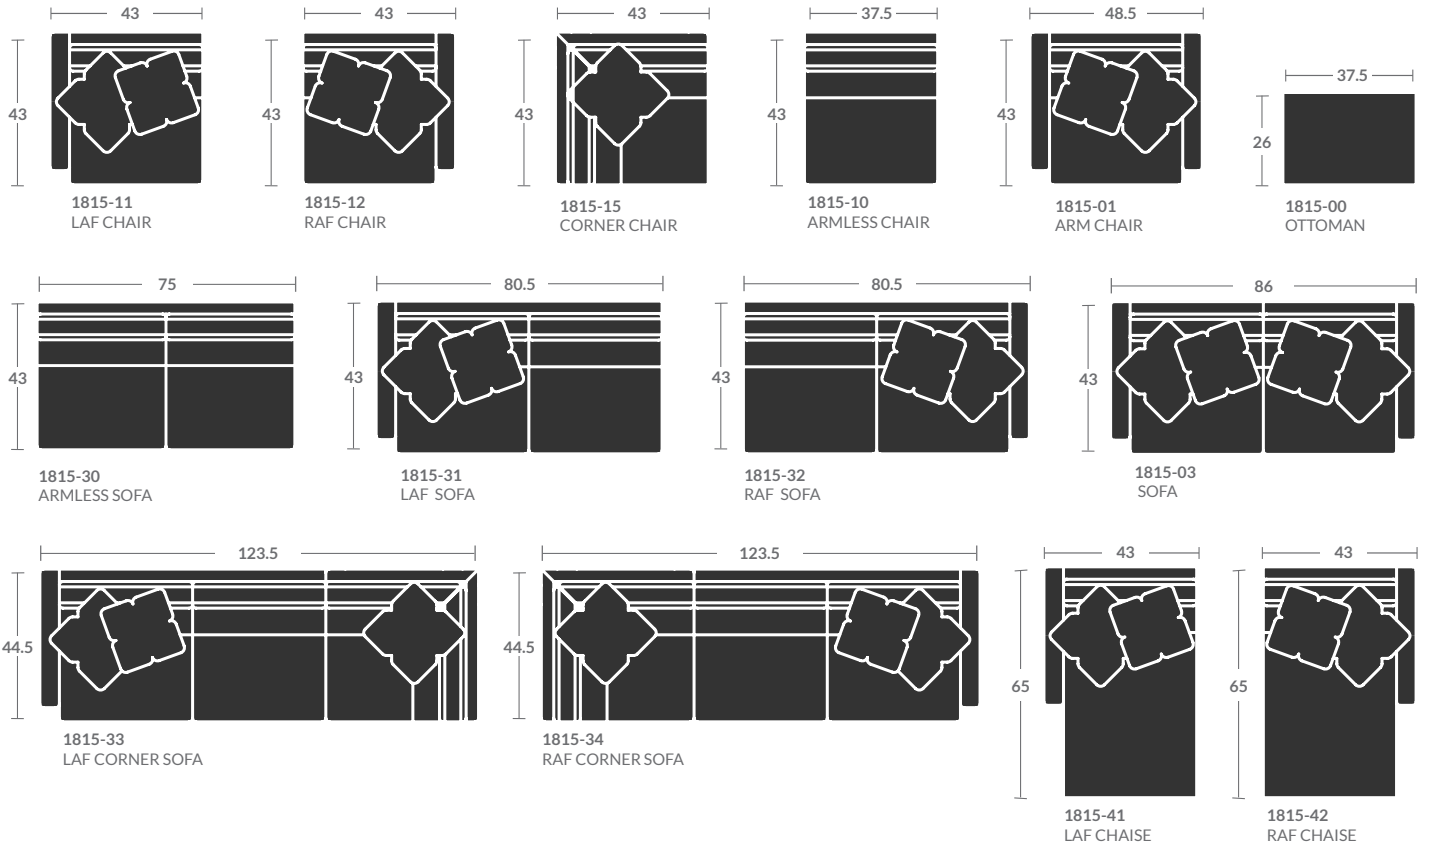

SECTIONALS

Diagrams are not to scale