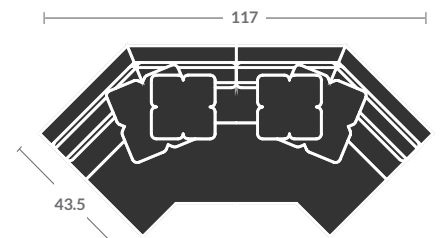

No throw pillows

4015-24BL RAF ANGLED LOVESEAT

Overall h37 d60 w93

Inside d41.5 w63 ah 24.5 sh23

(1)23"TP, (1)21"TP, (1)17"TP (1)K-22

Available skirted with (SK) following the number instead of (BL).

4015-25 CURVED CORNER TURN