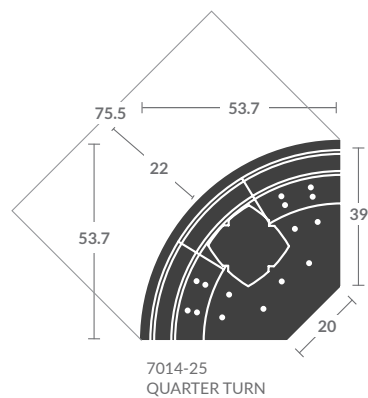

SECTIONALS

Diagrams are not to scale

TAYLOR KING

2315- ADAIR SECTIONAL

(1) 17" throw pillow per corner chair/Connectors
 If ordering multiple pieces, please provide a diagram

As Shown:

(3) 2315-15 CORNER CHAIRS