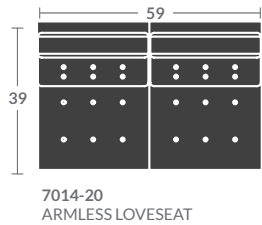

SECTIONALS

Diagrams are not to scale

TAYLOR KING

2315- ADAIR SECTIONAL

(1) 17" throw pillow per corner chair/Connectors
 If ordering multiple pieces, please provide a diagram

As Shown:

(3) 2315-15 CORNER CHAIRS