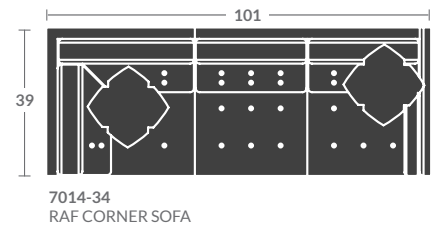

SECTIONALS

Diagrams are not to scale

TAYLOR KING

2315- ADAIR SECTIONAL

(1) 17" throw pillow per corner chair/Connectors
 If ordering multiple pieces, please provide a diagram

As Shown:

(3) 2315-15 CORNER CHAIRS