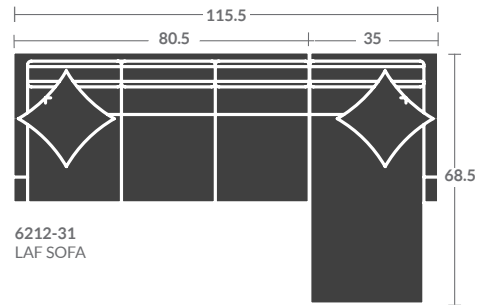

6212-31
LAF SOFA

6212-42
RAF CHAISE