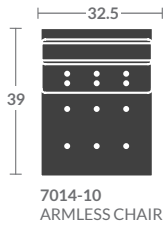

SECTIONALS

Diagrams are not to scale

TAYLOR KING

2315- ADAIR SECTIONAL

(1) 17" throw pillow per corner chair/Connectors
 If ordering multiple pieces, please provide a diagram

As Shown:

(3) 2315-15 CORNER CHAIRS