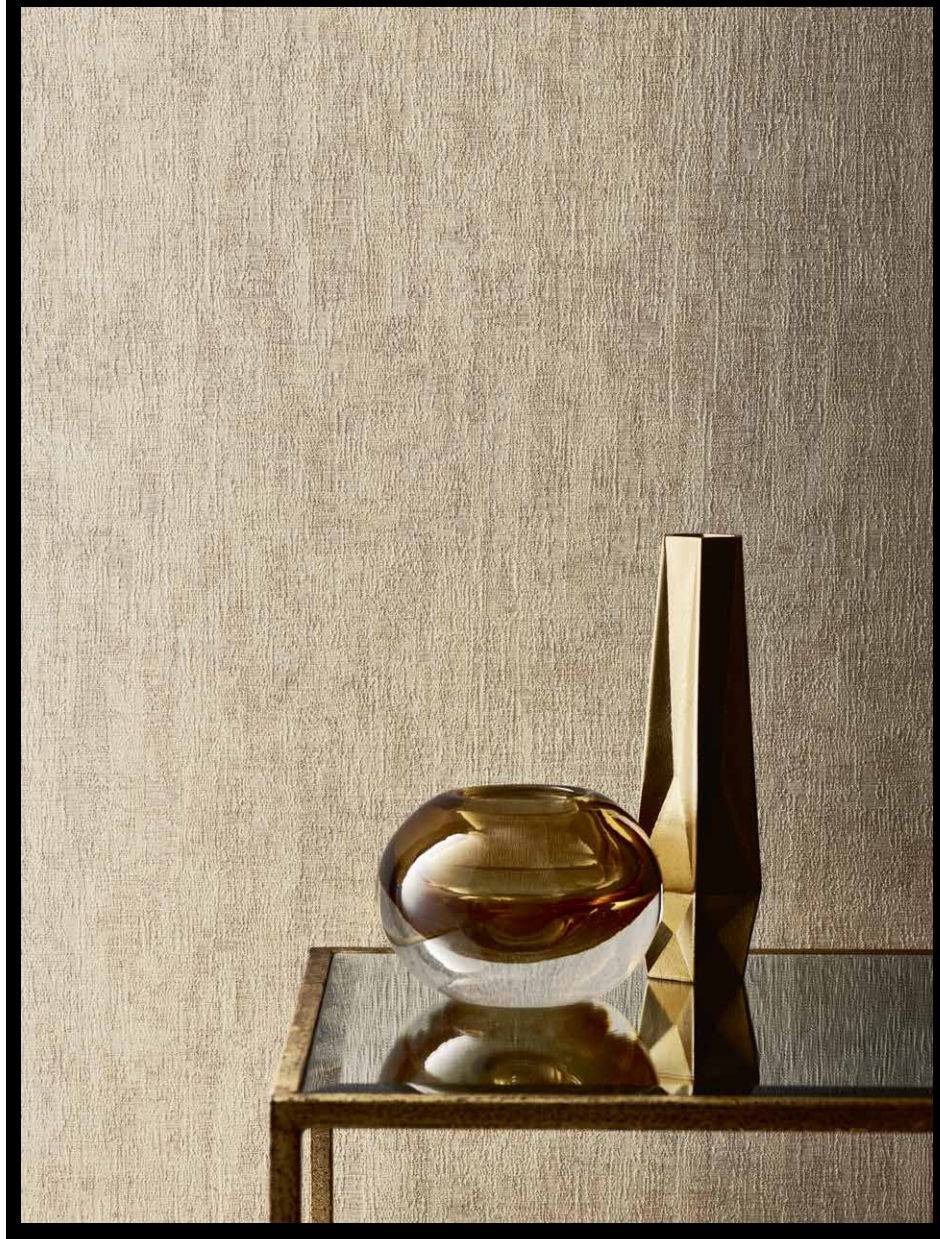

WALLPAPER DORADO

CURTAIN ANZA
CHAIR REVA
CUSHION BROADWAY
WALLPAPER ZANDER

A close-up photograph of a light blue fabric featuring a repeating pattern of golden-brown, fan-shaped motifs. Each motif consists of numerous fine, parallel lines radiating from a central point, creating a textured, shell-like appearance. The fabric is draped, showing soft folds and highlights that emphasize its texture.