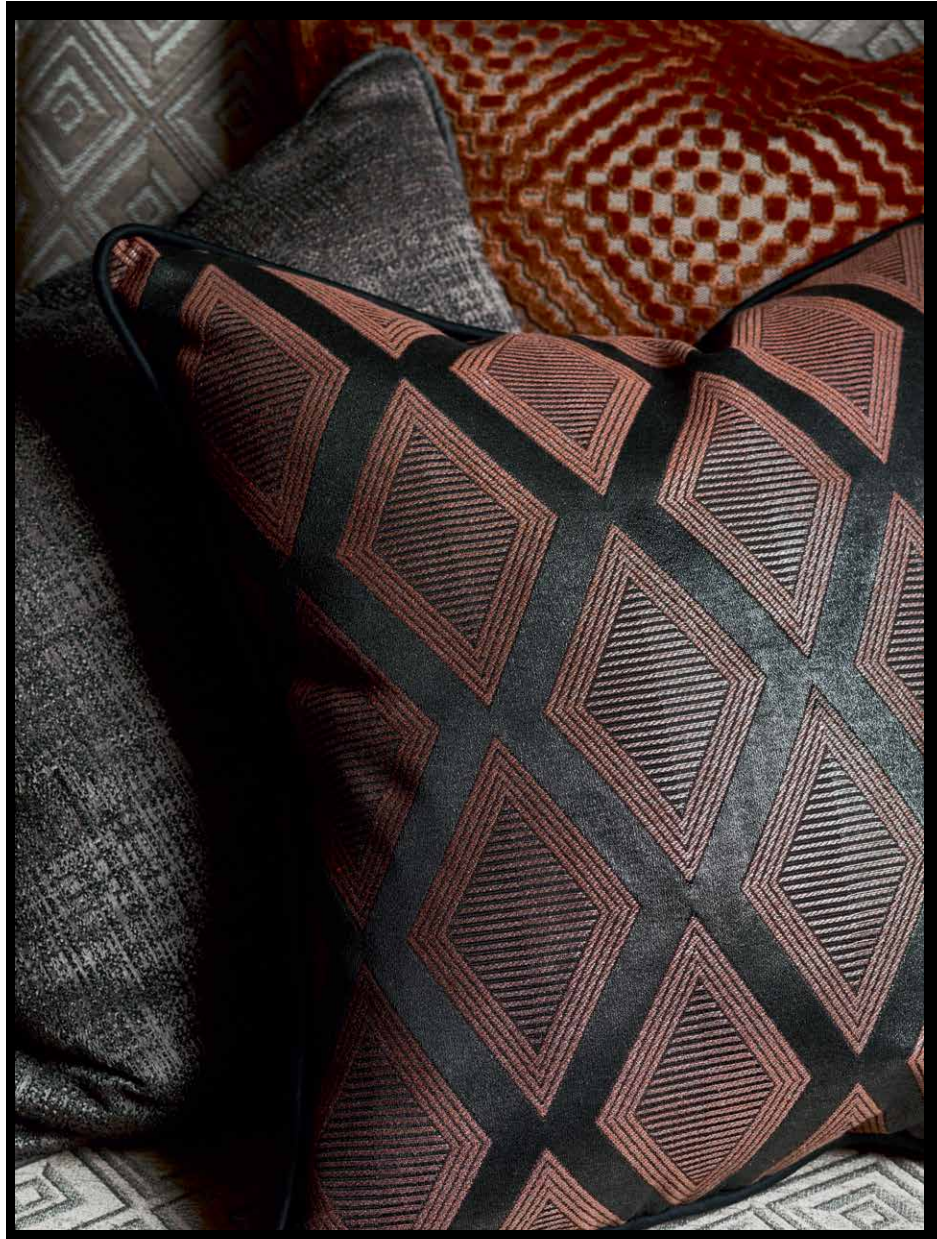

CUSHIONS NOVA, BEATRICE