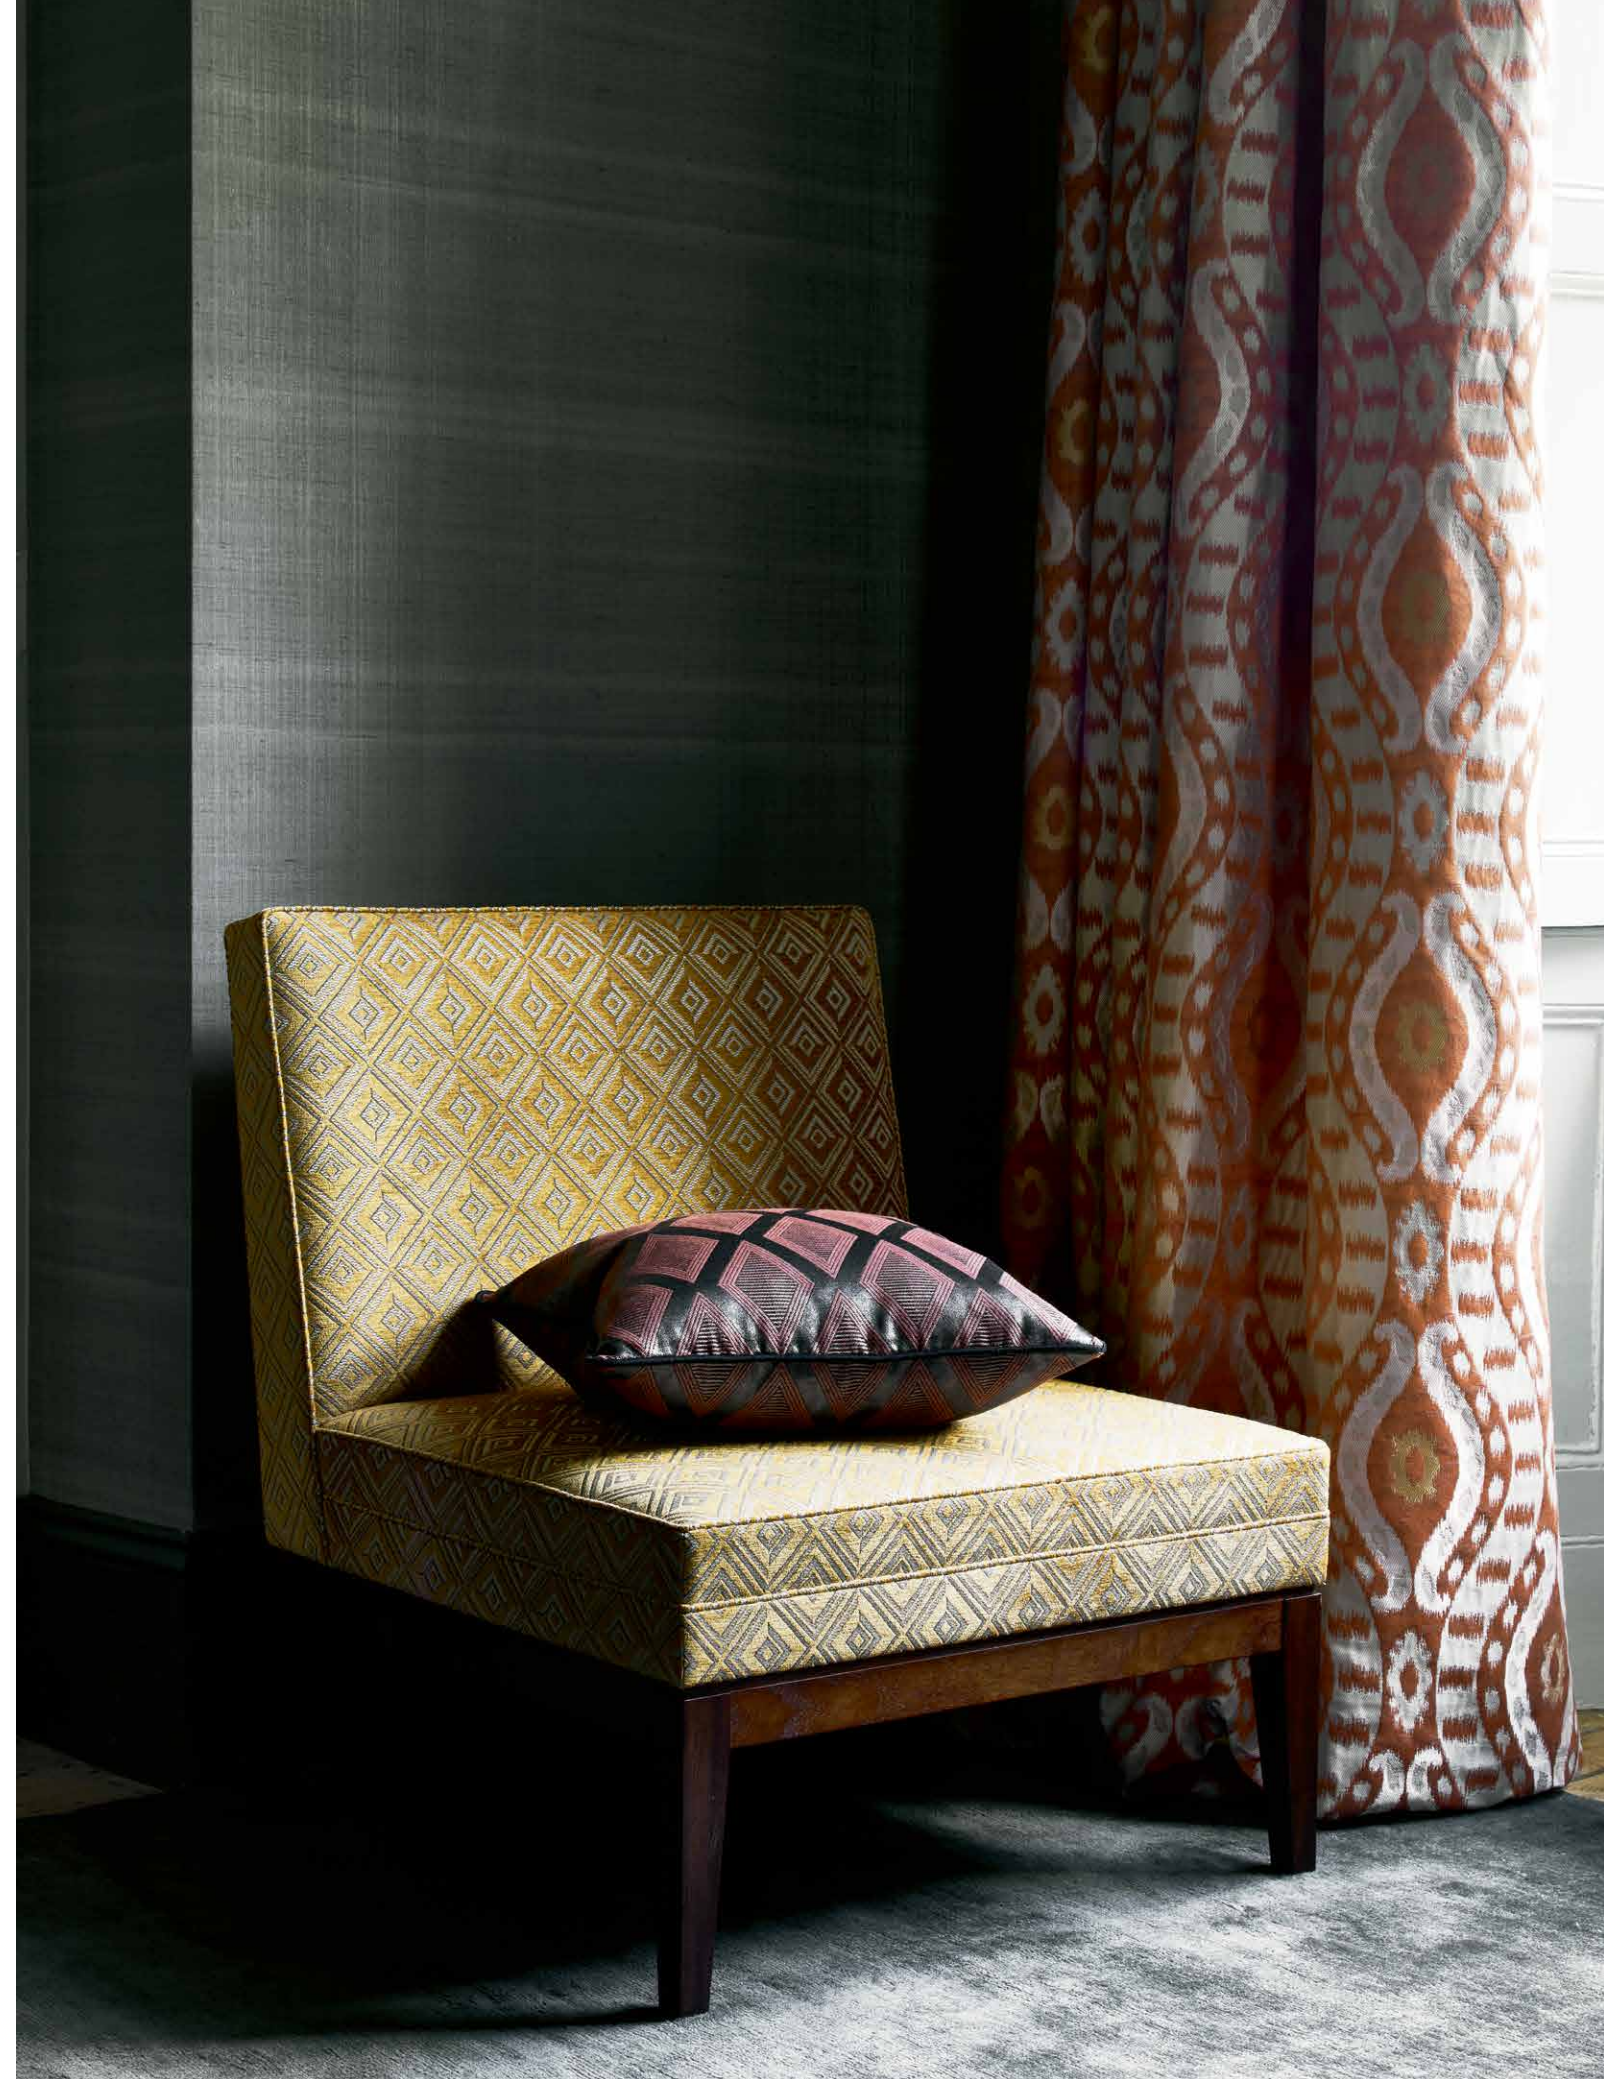

CURTAIN FLORIN
CHAIR ZEPHYR
CUSHION BROADWAY
WALLPAPER ASTRAL