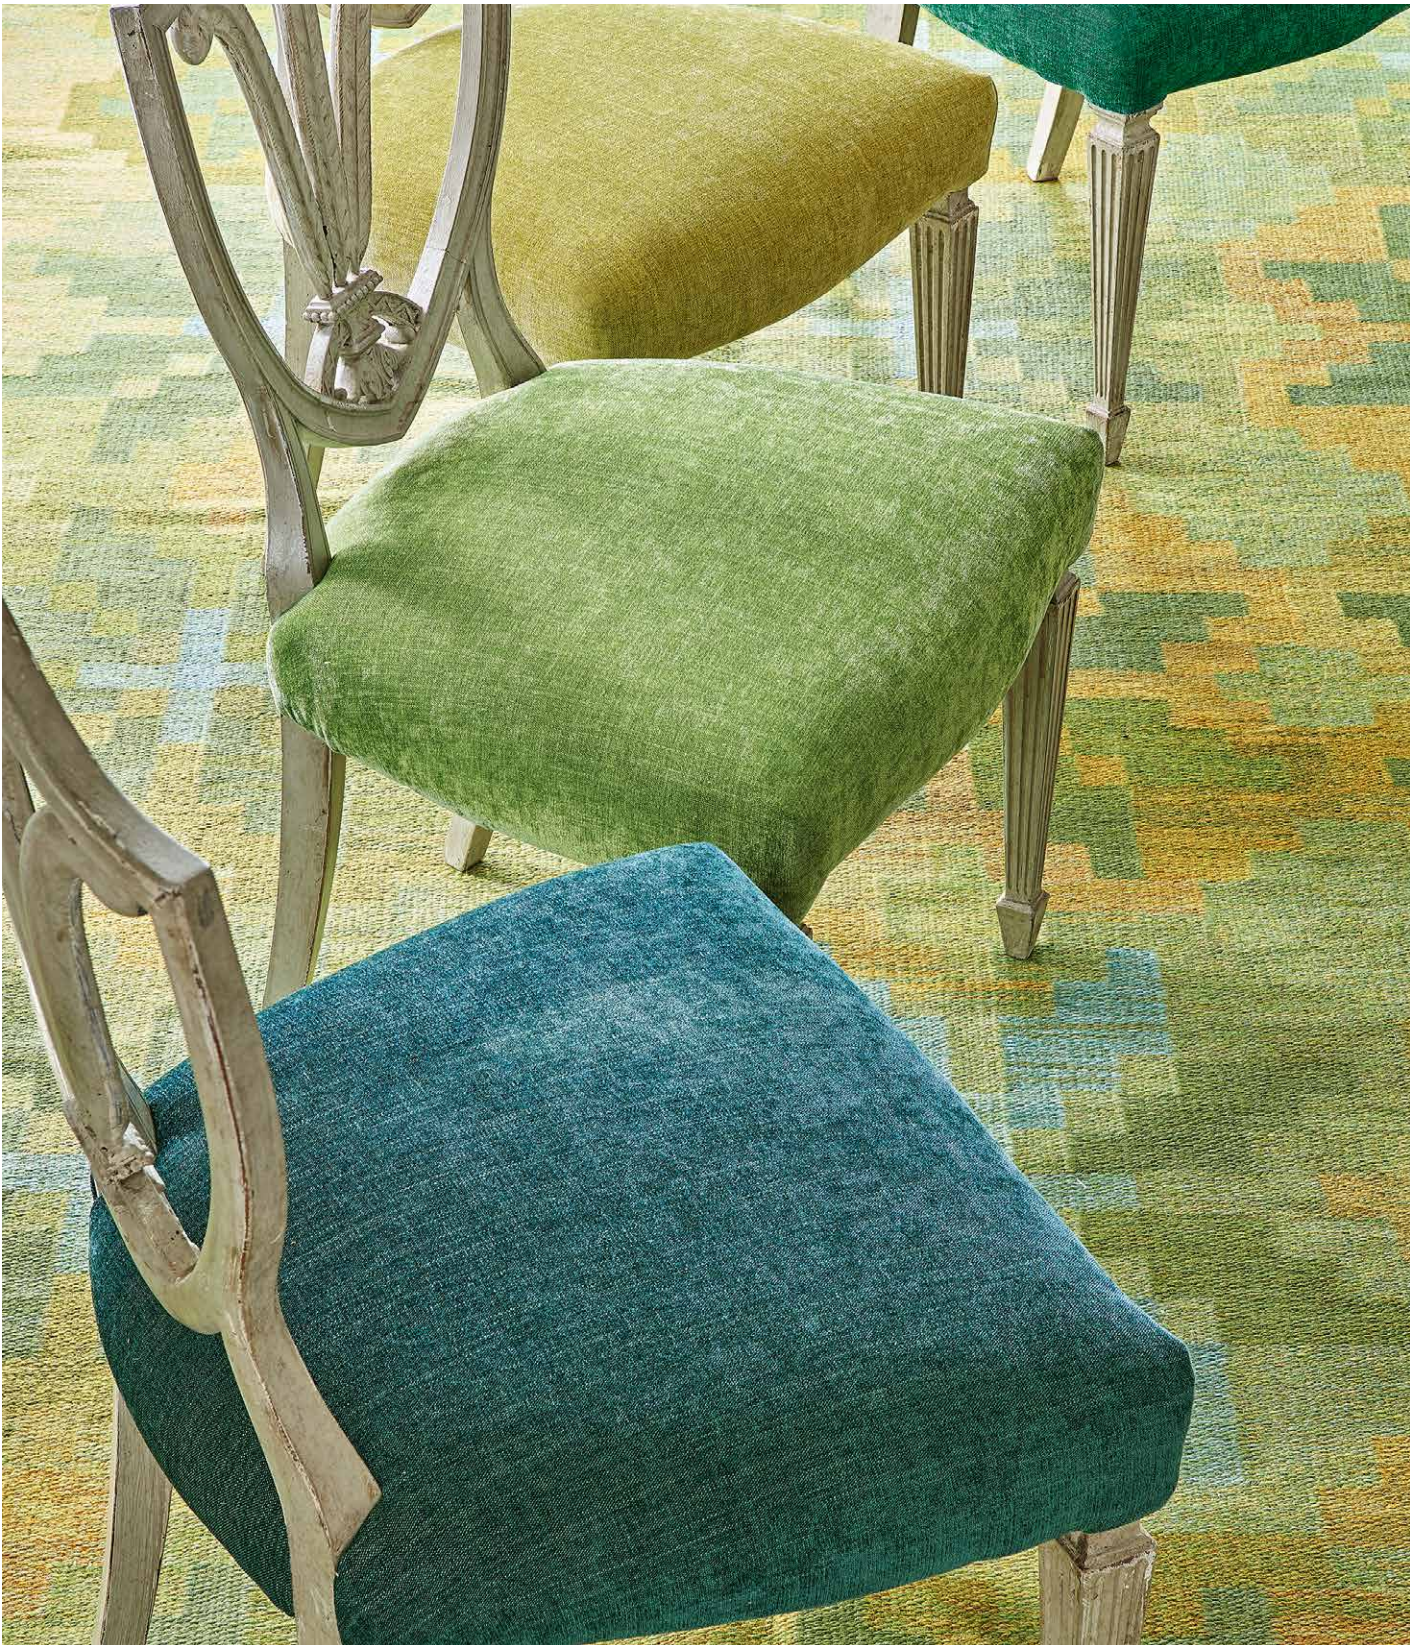

UPHOLSTERED FURNITURE

KINGCOME SOFAS, kingcomesofas.co.uk

WITH THANKS TO:

CHELSEA TEXTILES (FURNITURE), chelseatextiles.com; LORFORDS (ANTIQUES), lorfordsantiques.com;
ROBERT STEPHENSON (RUGS), robertstephenson.co.uk; POOKY (LIGHTING), pooky.com

JANECHURCHILL.COM

2017