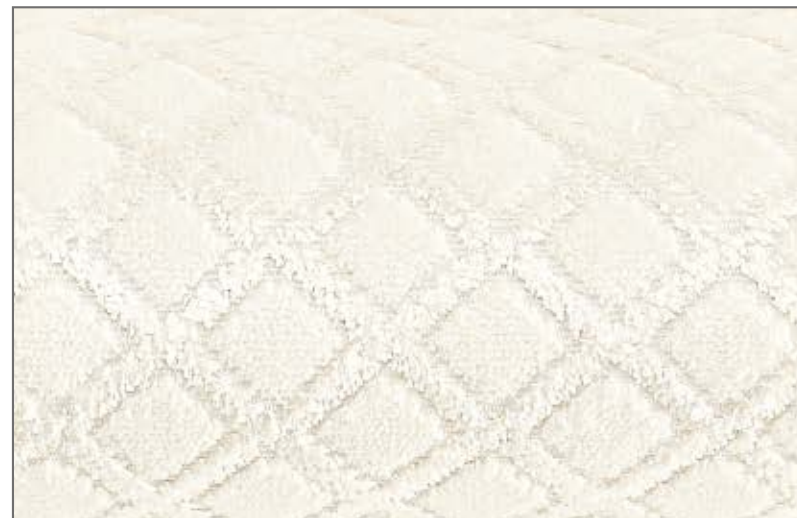

F 744/01

COME FOTO PAGINA 4 -5 -18