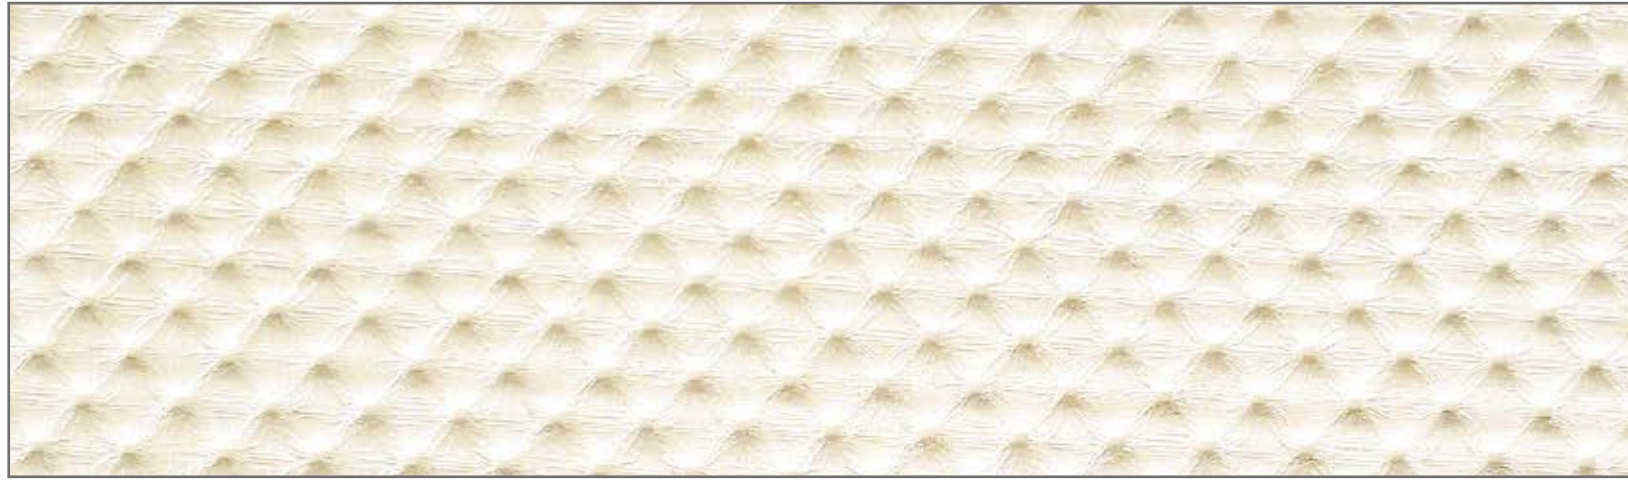

Stoffe . fabrics

15668 trapunta champagne

COME FOTO PAGINA 14-15-17