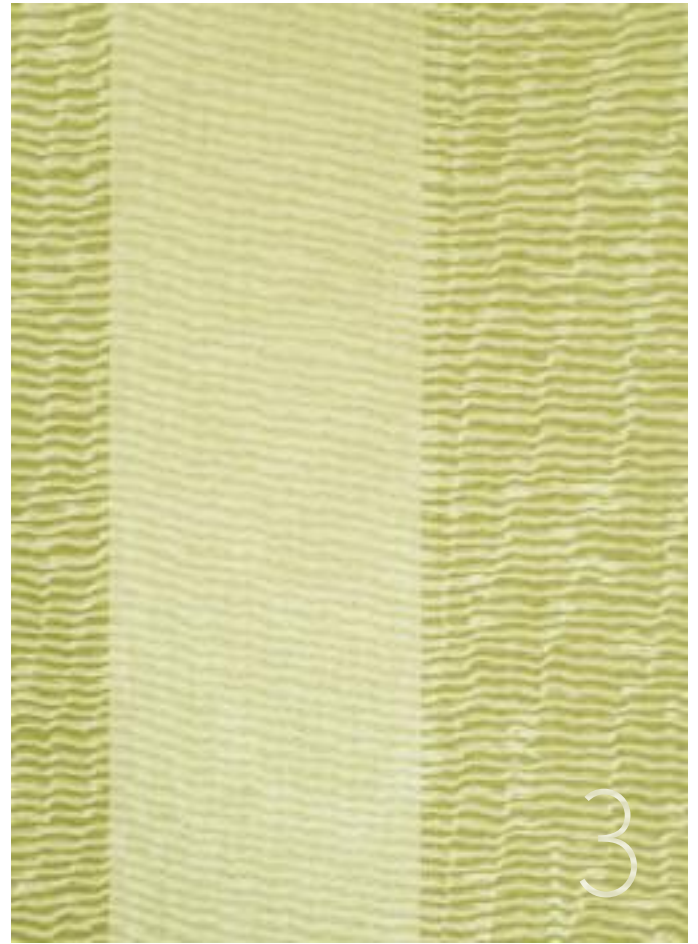

1-FONTENAY
SOIE - COTON / SILK - COTTON - 8 COL.

2-FOSCARI
SOIE - LIN - VISCOSE / SILK - LINEN - VISCOSE - 7 COL.

3-FONTANA
MOIRE TREVIRA CS M1 - 20 COL.

4-FLORIS
SOIE - COTON - VISCOSE / SILK - COTTON - VISCOSE - 7 COL.

5-FONTAINEBLEAU
SOIE - COTON - VISCOSE / SILK - COTTON - VISCOSE - 7 COL.