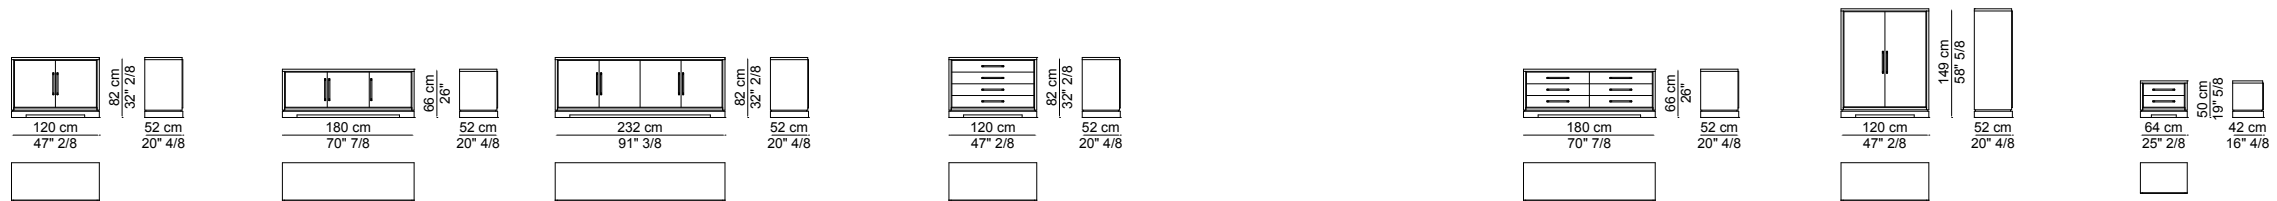

Asmara BI collection

*Finishes: lacquer, wood, leather