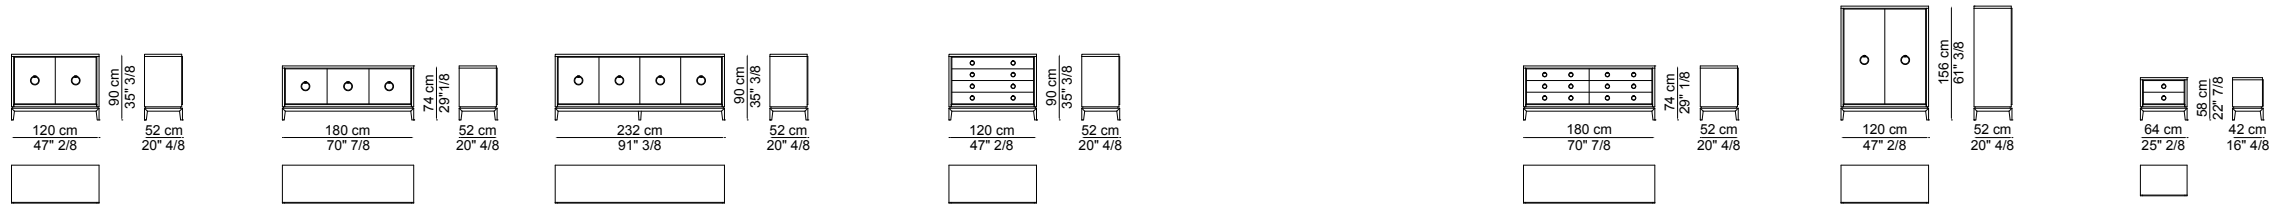

Asmara collection

*Finishes: lacquer, wood, leather