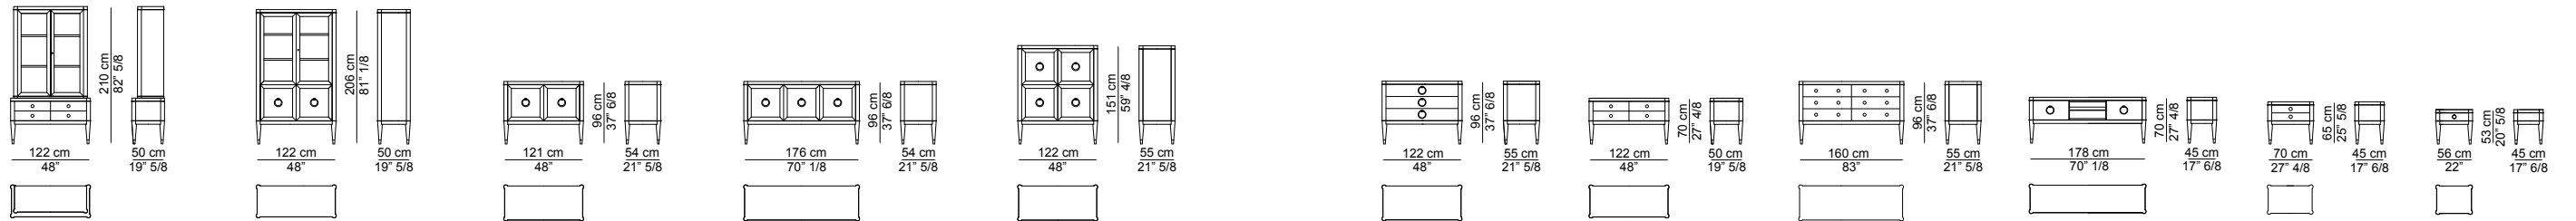

Ambra collection

*Finishes: lacquer, metal parts