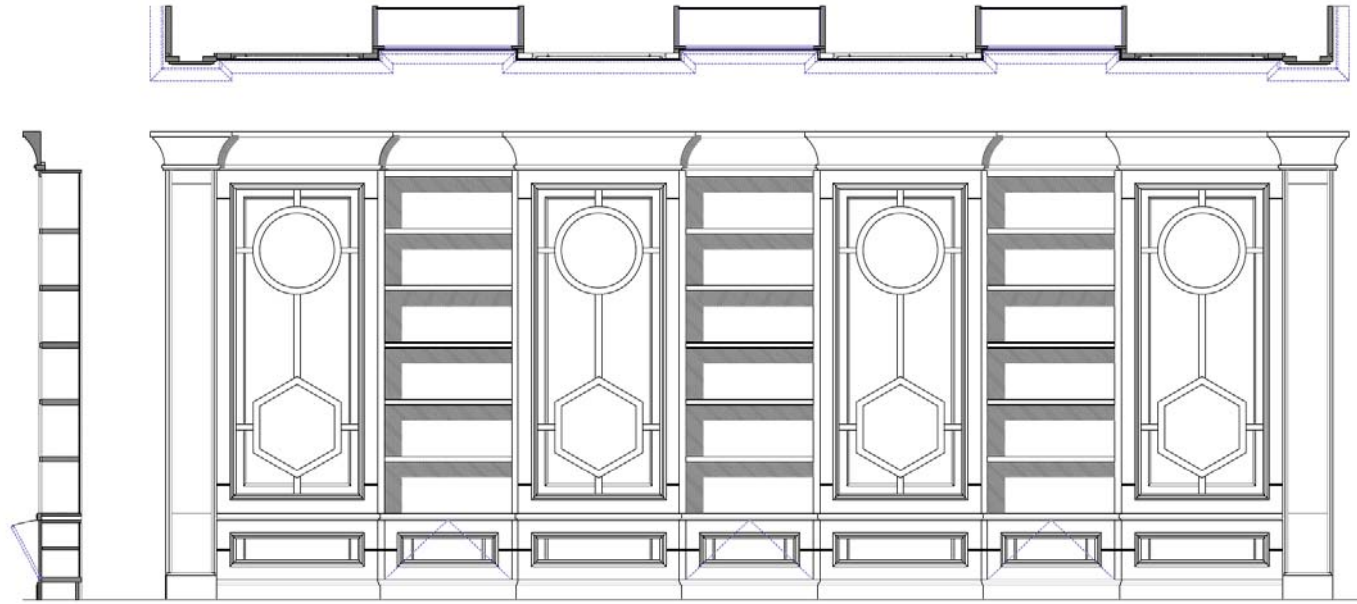

CAESAR
PORTA A BILICO
PIVOT DOOR
DIMENSIONI A RICHIESTA
SIZES ON REQUEST

AP 901 CAESAR
PANNELLI DECORATIVI
DECORATIVE PANELS
CM 121XH327,5

AP 902 CAESAR
PANNELLI DECORATIVI
DECORATIVE PANELS
CM 121XH327,5