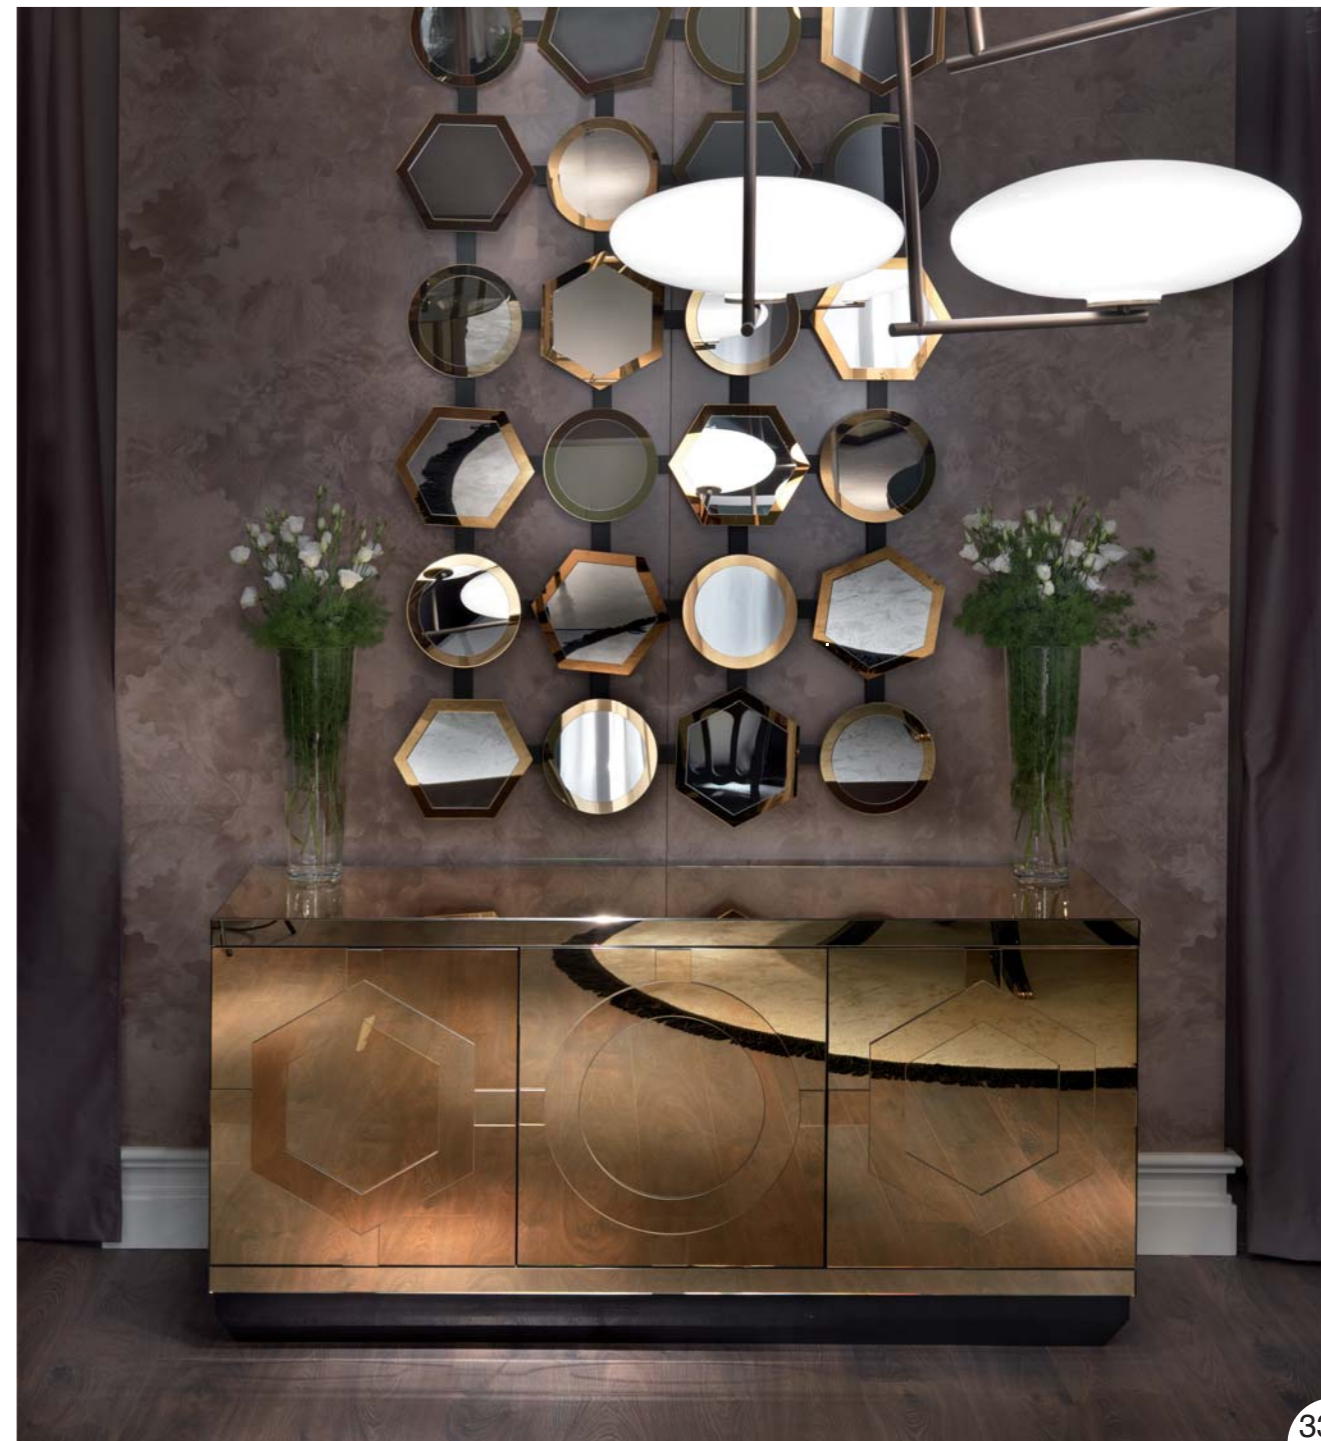

CAESAR
COMPOSIZIONE 5
COMPOSITION 5
SPECCHIERA MODULARE GIREVOLE
REVOLVING MODULAR MIRROR
CM 117XH223

C 903 CAESAR
CREDENZA 3 ANTE
3 DOORS SIDEBOARD
CM 181X50XH84,5