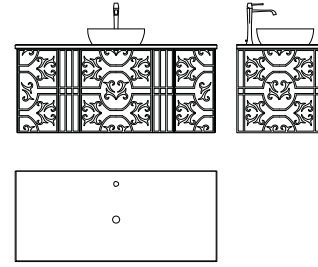

AB 651 SARAYA
MOBILE BAGNO
BATHROOM ELEMENT
CM 140X62XH59

SARAYA
TOP MARMO TRAVERTINO
MARBLE TOP TRAVERTINO
CM 143X63,5 SP.3