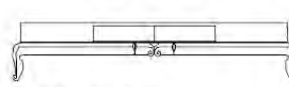

AT 403/C
tavolino con cassetti
coffee-table with drawers
cm 161 x 86 x h 33

AT 401
tavolino
coffee-table
cm 101 x 101 x h 28

AT 404/C
tavolino con cassetti
coffee-table with drawers
cm 161 x 161 x h 33

AT 401/C
tavolino con cassetti
coffee-table with drawers
cm 101 x 101 x h 33