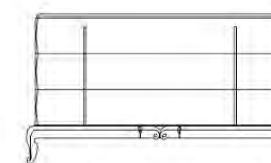

B 403
comò
chest of drawers
cm 131 x 63 x h 70