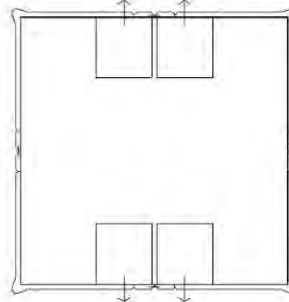

THINKABOUTFLOWERS
B 303
L x P · 183 x 52 x 80 H
comò_dressing table

THAIS.

DESIGN ELIA MONTEROSSO

THAIS CONTENITORI BOX UNIT

C 401
credenza 2 ante
sideboard 2 doors
cm 101 x 63 x h 85

B 402
comodino
night-table
cm 86 x 51 x h 55

C 402
credenza 3 ante
sideboard 3 doors
cm 161 x 63 x h 85

B 403
comò
chest of drawers
cm 131 x 63 x h 70

C 411
credenza alta
high sideboard
cm 81 x 54 x h 145

THAIS TAVOLINI COFFEE-TABLES

AT 400
tavolino
coffee-table
cm 86 x 86 x h 28

AT 403/C
tavolino con cassetti
coffee-table with drawers
cm 161 x 86 x h 33

AT 401
tavolino
coffee-table
cm 101 x 101 x h 28

AT 404/C
tavolino con cassetti
coffee-table with drawers
cm 161 x 161 x h 33

AT 401/C
tavolino con cassetti
coffee-table with drawers
cm 101 x 101 x h 33