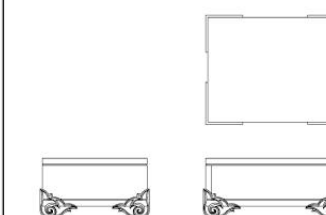

TAVOLINI COFFEE-TABLES

AT 303
tavolino
coffee-table
cm 90 x 70 x h 41