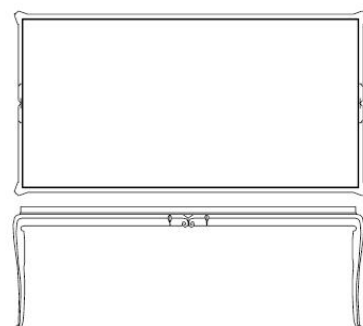

T 411
tavolo
table
cm 211 x 111 x h 75