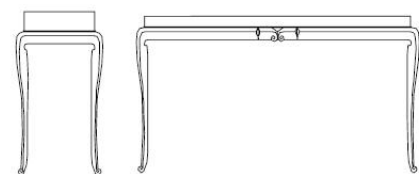

AC 416
consolle
console
cm 161 x 51 x h 88