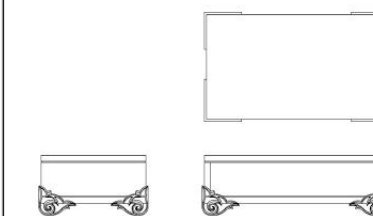

THINK ABOUT FLOWERS.

DESIGN ALEX CHARLES

CONTENITORI BOX UNIT

C 300
credenza dhalia 2 ante
sideboard dhalia 2 doors
cm 123 x 52 x h 80

C 301
credenza dhalia 3 ante
sideboard dhalia 3 doors
cm 183 x 52 x h 80

C 302
credenza alta dhalia 2 ante
high sideboard dhalia 2 doors
cm 123 x 52 x h 150

C 303
settimanale dhalia
dhalia chest of drawers
cm 73 x 52 x h 150

TAVOLINI COFFEE-TABLES

AT 303
tavolino
coffee-table
cm 90 x 70 x h 41

AT 304
tavolino
coffee-table
cm 120 x 70 x h 41

AT 305
tavolino
coffee-table
cm 120 x 120 x h 41

AG 301
piano vetro decorativo
decorative glass top
cm 51 x 30 x h 24

COMPLEMENTI
COMPLEMENTS

VL 303
 libreria
 bookcases
 cm 183 x 53 x h 190