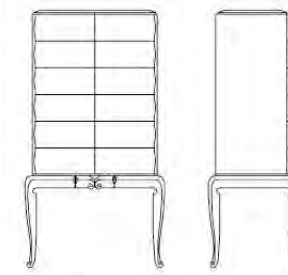

THINKABOUTFLOWERS
B 303
L x P · 183 x 52 x 80 H
comò_dressing table

THAIS.

DESIGN ELIA MONTEROSSO

THAIS CONTENITORI BOX UNIT

C 401
credenza 2 ante
sideboard 2 doors
cm 101 x 63 x h 85

B 402
comodino
night-table
cm 86 x 51 x h 55

C 402
credenza 3 ante
sideboard 3 doors
cm 161 x 63 x h 85

B 403
comò
chest of drawers
cm 131 x 63 x h 70

C 411
credenza alta
high sideboard
cm 81 x 54 x h 145

THAIS TAVOLINI COFFEE-TABLES

AT 400
tavolino
coffee-table
cm 86 x 86 x h 28

AT 403/C
tavolino con cassetti
coffee-table with drawers
cm 161 x 86 x h 33

AT 401
tavolino
coffee-table
cm 101 x 101 x h 28

AT 404/C
tavolino con cassetti
coffee-table with drawers
cm 161 x 161 x h 33

AT 401/C
tavolino con cassetti
coffee-table with drawers
cm 101 x 101 x h 33