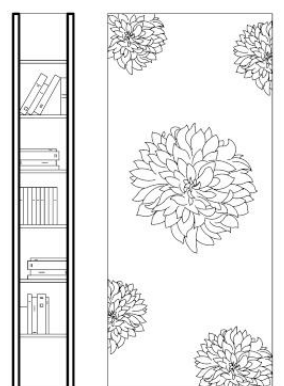

C 302
credenza alta dhalia 2 ante
high sideboard dhalia 2 doors
cm 123 x 52 x h 150

C 303
settimanale dhalia
dhalia chest of drawers
cm 73 x 52 x h 150

TAVOLINI COFFEE-TABLES

AT 303
tavolino
coffee-table
cm 90 x 70 x h 41

AT 304
tavolino
coffee-table
cm 120 x 70 x h 41

AT 305
tavolino
coffee-table
cm 120 x 120 x h 41

AG 301
piano vetro decorativo
decorative glass top
cm 51 x 30 x h 24

COMPLEMENTI
COMPLEMENTS

VL 303
 libreria
 bookcases
 cm 183 x 53 x h 190