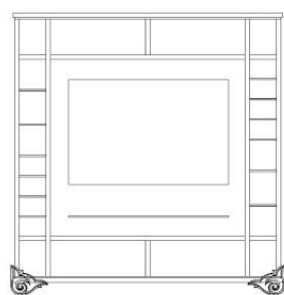

AH 305
porta TV bifacciale
doubleface TV stand
cm 183 x 53 x h 190