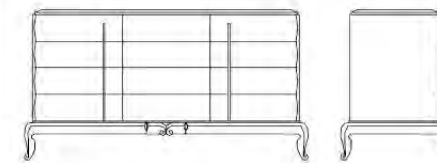

THINKABOUTFLOWERS
B 303
L x P · 183 x 52 x 80 H
comò_dressing table

THAIS.

DESIGN ELIA MONTEROSSO

THAIS CONTENITORI BOX UNIT

C 401
credenza 2 ante
sideboard 2 doors
cm 101 x 63 x h 85

B 402
comodino
night-table
cm 86 x 51 x h 55

AT 403/C
tavolino con cassetti
coffee-table with drawers
cm 161 x 86 x h 33

AT 401
tavolino
coffee-table
cm 101 x 101 x h 28

AT 404/C
tavolino con cassetti
coffee-table with drawers
cm 161 x 161 x h 33

AT 401/C
tavolino con cassetti
coffee-table with drawers
cm 101 x 101 x h 33