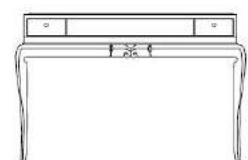

B 402
COMODINO
NIGHT-TABLE
cm 86 x 51 x h 55