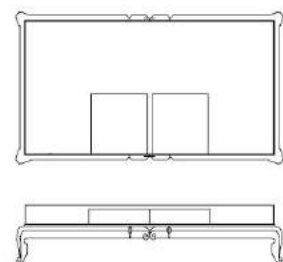

THAIS
Elementi
Elements

AT 403/C
TAVOLINO CON CASSETTI
COFFEE-TABLE WITH DRAWERS
cm 151 x 86 x h 33