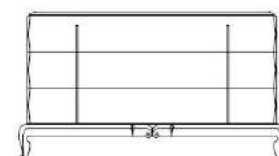

THAIS
Elementi
Elements

AT 403/C
TAVOLINO CON CASSETTI
COFFEE-TABLE WITH DRAWERS
cm 151 x 86 x h 33

AT 404/C
TAVOLINO CON CASSETTI
COFFEE-TABLE WITH DRAWERS
cm 161 x 161 x h 33

AT 411
TAVOLINO PORTAFUMO
SMOKING-TABLE
cm 63 x 63 x h 59

AT 413
TAVOLINO DI SERVIZIO
ROOM-TABLE
cm 161 x 51 x h 59

AS 417
SCRITTOIO
DESK
cm 131 x 81 x h 75

AS 417/C
SCRITTOIO CON CASSETTI
DESK WITH DRAWERS
cm 131 x 81 x h 75/88

B 402
COMODINO
NIGHT-TABLE
cm 86 x 51 x h 55

B 403
COMO
CHEST OF DRAWERS
cm 131 x 63 x h 70

THAIS
Elementi
Elements

AV 413
COLONNA
COLUMN
cm 37 x 37 x h 88

AL 401
LAMPADA
LAMP
cm 36 x 36 x h 55

AL 402
LAMPADA
LAMP
cm 50 x 50 x h 85

AL 410
LAMPADA
LAMP
cm 37 x 37 x h 124

AL 411
LAMPADA
LAMP
cm 37 x 37 x h 154

AL 412
LAMPADA
LAMP
cm 37 x 37 x h 184

DECORO FLOREALE
FLOWER DECORATION