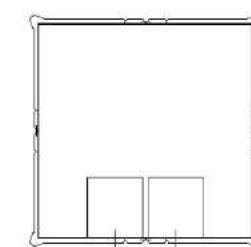

AT 402/C
TAVOLINO CON CASSETTI
COFFEE-TABLE WITH DRAWERS
cm 131 x 131 x h 33