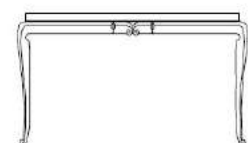

AT 404/C
TAVOLINO CON CASSETTI
COFFEE-TABLE WITH DRAWERS
cm 161 x 161 x h 33

AT 411
TAVOLINO PORTAFUMO
SMOKING-TABLE
cm 63 x 63 x h 59

AT 413
TAVOLINO DI SERVIZIO
ROOM-TABLE
cm 161 x 51 x h 59

AS 417
SCRITTOIO
DESK
cm 131 x 81 x h 75