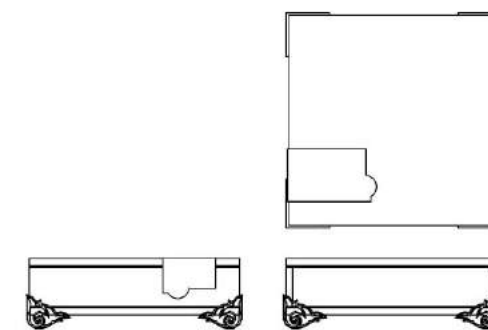

AT 304
TAVOLINO
COFFEE-TABLE
cm 120 x 70 x h 41

AT 305
TAVOLINO
COFFEE-TABLE
cm 120 x 120 x h 41

AG 301
VETRO DECORATIVO
GLASS DECOR
cm 51 x 30 x h 23