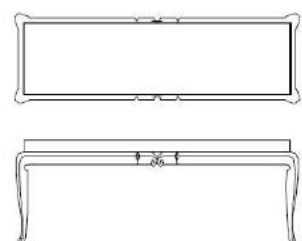

AT 413
TAVOLINO DI SERVIZIO
ROOM-TABLE
cm 161 x 51 x h 59