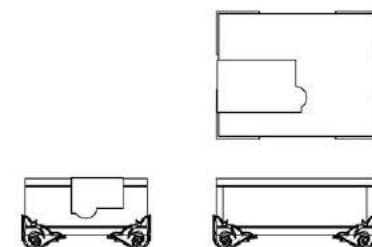

THINK ABOUT FLOWERS

Elementi
Elements