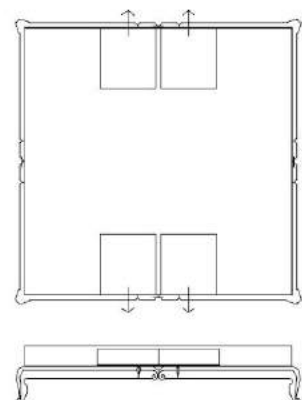

AT 401/C
TAVOLINO CON CASSETTI
COFFEE-TABLE WITH DRAWERS
cm 101 x 101 x h 33

AT 402/C
TAVOLINO CON CASSETTI
COFFEE-TABLE WITH DRAWERS
cm 131 x 131 x h 33

THAIS
Elementi
Elements

AT 403/C
TAVOLINO CON CASSETTI
COFFEE-TABLE WITH DRAWERS
cm 151 x 86 x h 33