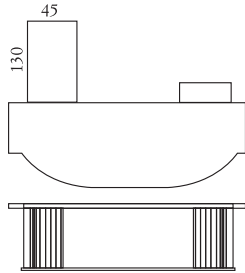

Queen Elisabeth

USC 270
Scrivania con allungo e cassettera
Desk with extension and chest of drawers
cm 250 x 93 h 75