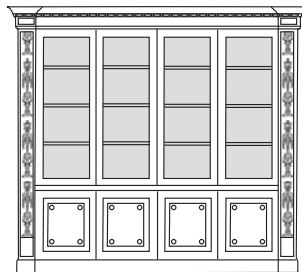

UVT 189
Vetrina 4 ante
4 doors glasscupboard
cm 290 x 50 h 260