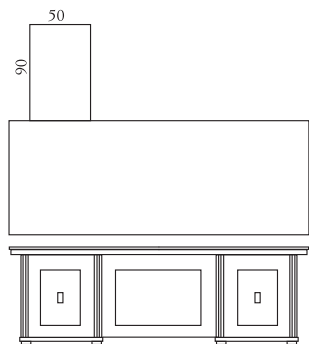

Horus

USC 80
Scrivania con allungo e cassettera
Desk with extension and chest of
drawers
cm 240 x 100 h 75