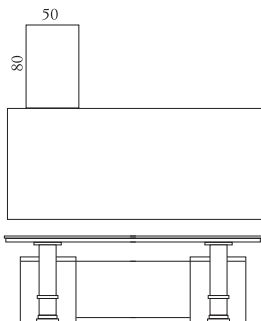

Namur Nocino

USC 240
Scrivania con allungo e cassetiera
Desk with extension and chest of
drawers
cm 240 x 100 h 75