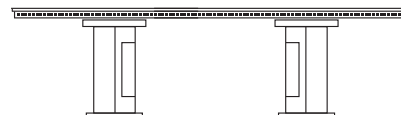

UTF 235
Tavolo fronte scrivania
Briefing table
cm 80 x 100 h 71

UTR 237
Tavolo riunione
Meeting table
cm 320 x 120 h 76