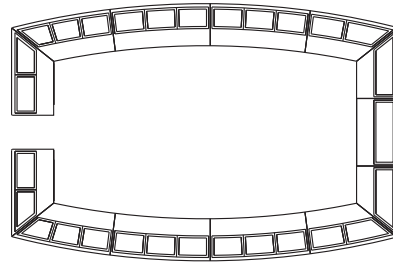

OREGON 2 - USE 2729
Poltrona basculante con gas
Armchair with tilting action
and gas-lift
cm 70 x 70 h 99

Zelio

USC 990
Scrivania
Desk
cm 220 x 90 h 78

Almaty Meeting

cm 645 x 462 h 76

Leonardo Meeting

cm 920 x 611 h 76