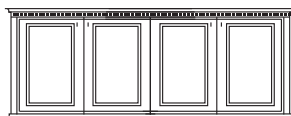

UMB 238
Mobile basso 4 ante
Low unit 4 doors
cm 222 x 55 h 84