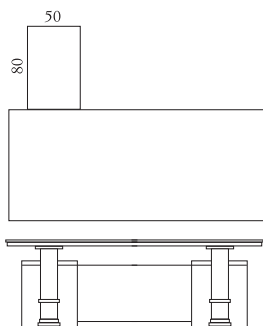

Namur

USC 250
Scrivania con allungo e cassetiera
Desk with extension and chest of
drawers
cm 240 x 100 h 75