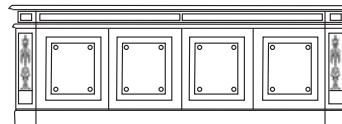

UMB 188
Mobile basso 4 ante
Low unit 4 doors
cm 272 x 55 h 93