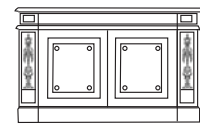

UAL 184
Allungo
Extension
cm 132 x 62 h 73