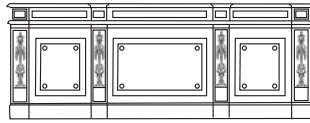

OREGON 2 - USE 2729
Poltrona basculante con gas
Armchair with tilting action and
gas-lift
cm 70 x 70 h 99

Louvre

USC 180
Scrivania con cassettera
Desk with chest of drawers
cm 252 x 109 h 73

USC 181
Scrivania piccola con cassetti sotto top
Small desk with drawers under top
cm 180 x 90 h 73