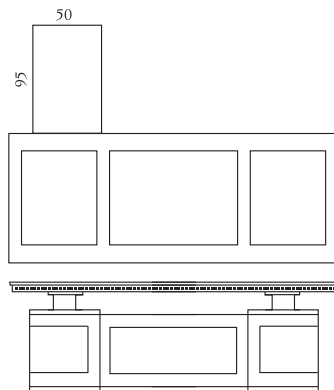

Myron

USC 230
Scrivania con allungo e cassettera
Desk with extension and chest of
drawers
cm 250 x 100 h 76