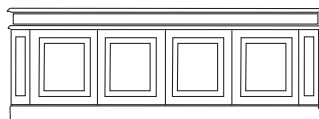

UMB 108
Mobile basso 4 ante
Low unit 4 doors
cm 274 x 56 h 94