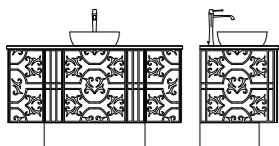

DECOR

M 650
specchiera retroilluminata
back-lighting mirror

cm 73xh123

AB 651
mobile bagno
bathroom furniture

cm 141x62xh59/79

top marmo
marble top

cm 144x63,5xh3

AB 652
mobile bagno
bathroom furniture