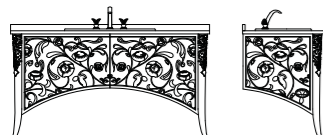

AB 606/FG
mobile bagno
bathroom furniture
cm 154,5x63,5xh82,5

AB 606/FG-D
decorato e dipinto/decorated and painted

top marmo
marble top
cm 156,5x65,5xh3

82