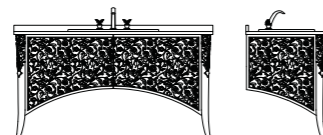

AB 606/FP
mobile bagno
bathroom furniture
cm 154,5x63,5xh82,5

AB 606/FP-D
decorato e dipinto/decorated and painted

top marmo
marble top
cm 156,5x65,5xh3