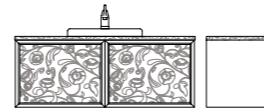

M 613/SZ
specchiera
mirror
cm 144xh116

AB 607/FG
mobile bagno
bathroom furniture
cm 144x60xh54

top marmo
marble top
cm 146x61xh3

AB 607/FP
mobile bagno
bathroom furniture
cm 144x60xh54

top marmo
marble top
cm 146x61xh3