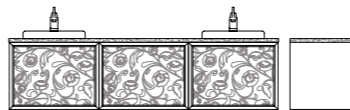

AB 608/FG
mobile bagno
bathroom furniture
cm 216x60xh54

top marmo
marble top
cm 218x61xh3