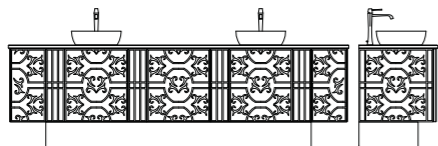

DECOR

M 650
specchiera retroilluminata
back-lighting mirror

cm 73xh123

AB 651
mobile bagno
bathroom furniture

cm 141x62xh59/79

top marmo
marble top

cm 144x63,5xh3

AB 652
mobile bagno
bathroom furniture

cm 271x62xh59/79

top marmo
marble top

cm 274x63,5xh3

AB 656 SX/DX
colonna bagno
bathroom column

cm 70x35xh183,5

AB 655 SX
colonna bagno
bathroom column

cm 34x35xh183,5

AB 655 DX
colonna bagno
bathroom column