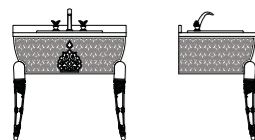

SARAYA

AB 614/SZ-L
laccato/lacquered

AB 614/SZ-W
legno/wood

AB 614/SZ-S
foglia oro o argento/gold or silver leaf

mobile bagno
bathroom furniture
cm 90x61,5xh84,5

top marmo
marble top
cm 92x62,5xh3