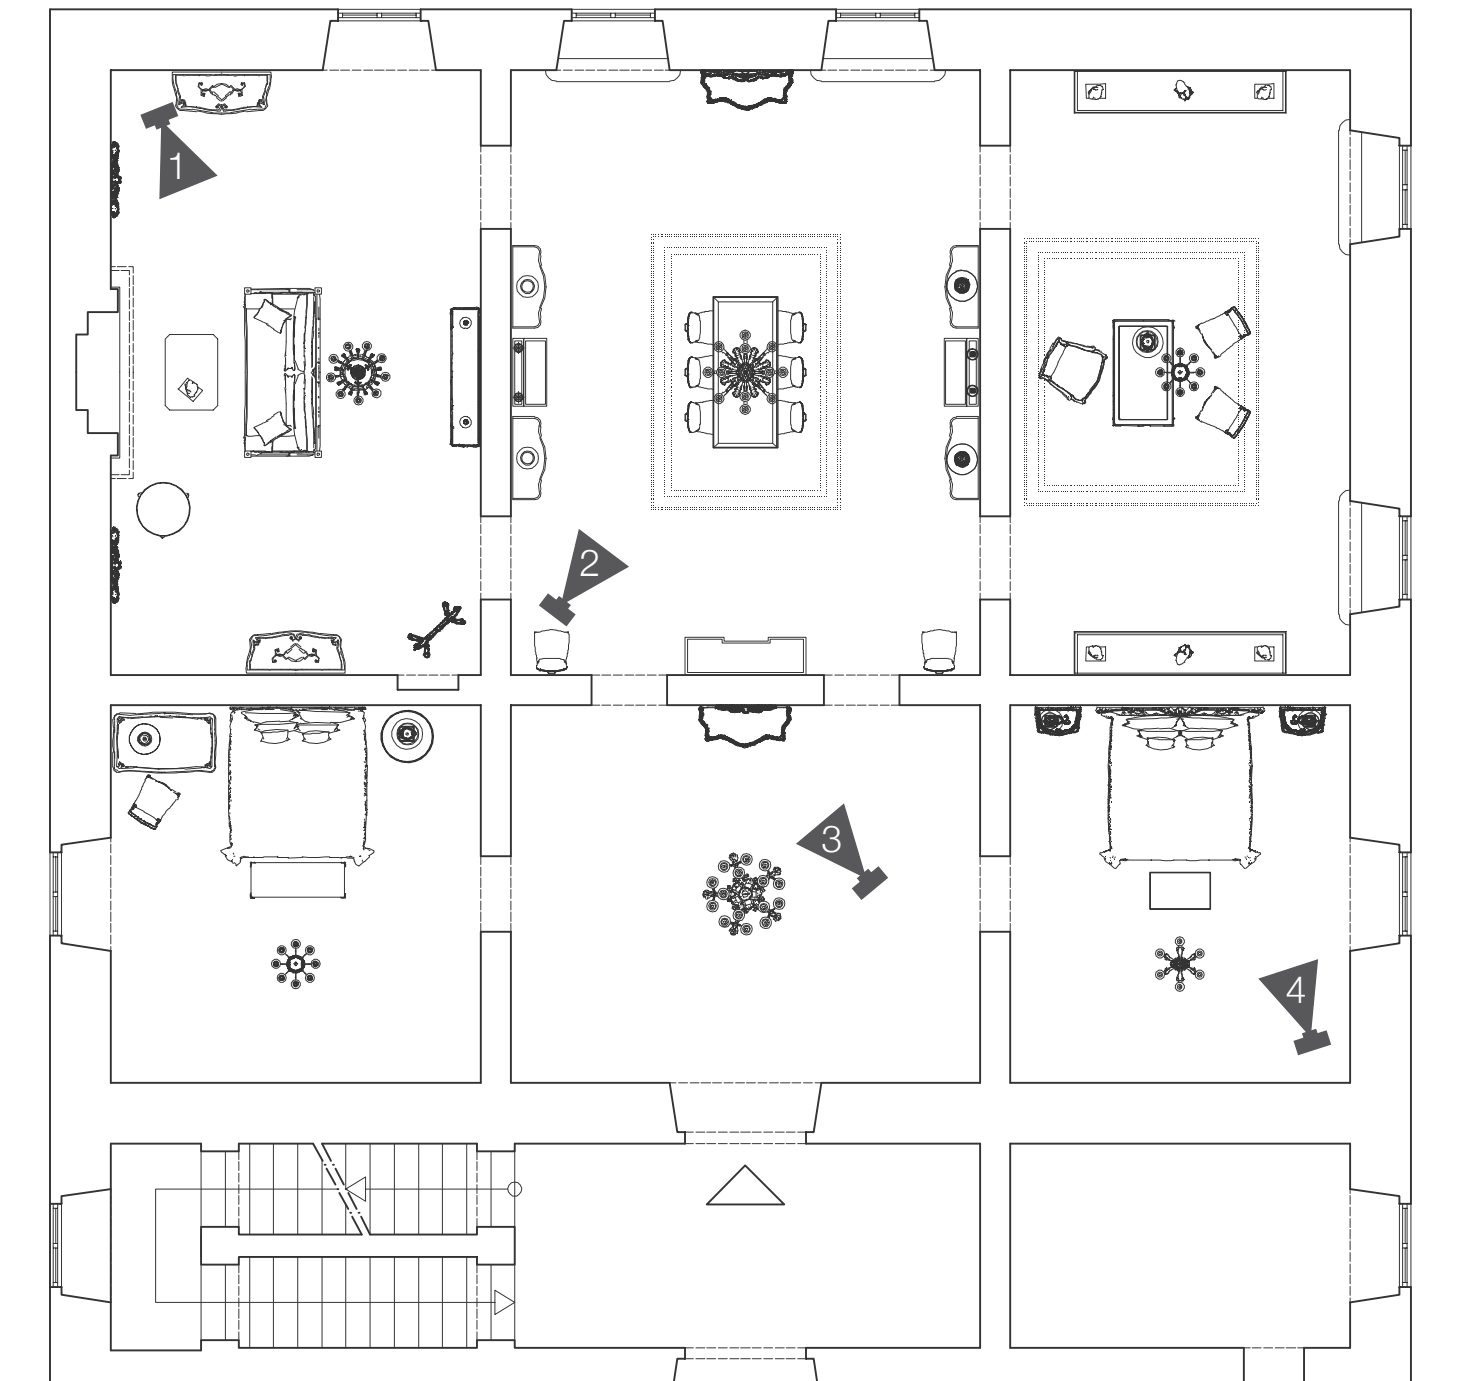

Sedia art. 1128
Scrivania art. 2133
Lampada art. 585
Busto art. 205
Scultura art. 1266
Chair ref. 1128
Writing table ref. 2133
Table lamp ref. 585
Torso ref. 205
Sculpture ref. 1266

1 Page 62-63
2 Page 67
3 Page 71
4 Page 79