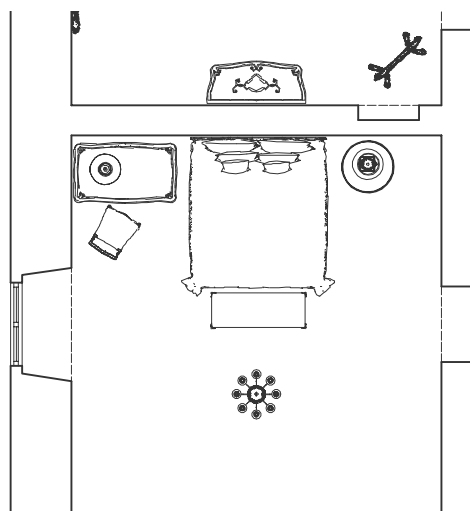

< Testata letto art. 1146
Headboard ref. 1146

Testata letto art. 1133
Panchetta art. 341/L
Tavolino art. 1085
Lampada art. 629
Headboard ref. 1133
Bench ref. 341/L
Side-table ref. 1085
Table lamp ref. 629