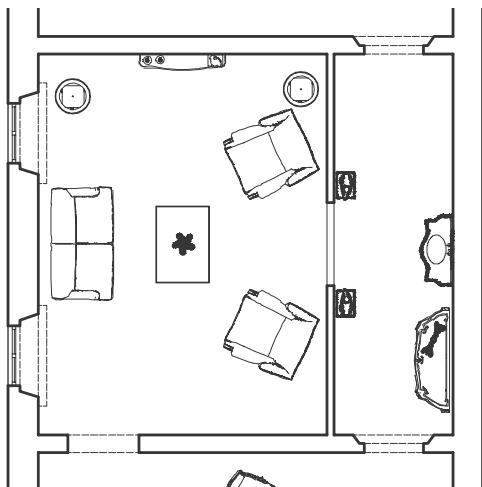

Piano tavolo art. 6000 >
 Wooden Top ref. 6000 >

< Piano tavolo art. 6000
Wooden top ref. 6000

Sedia art. 2058 >
Chair ref. 2058

- Poltrona art. 2110
- Tavolo da salotto art. 2119
- Piantana art. 2072/P
- Divano art. 2112
- Flambeau art. 865/C
- Camino art. 2121
- Busto art. 205
- Candeliere art. 2092/C
- Candeliere art. 926/C
- Armchair ref. 2110
- Coffee-table ref. 2119
- Floor lamp ref. 2072/P
- Sofa ref. 2112
- Candle-holder ref. 865/C
- Mantelpiece ref. 2121
- Torso ref. 205
- Candle-holder ref. 2092/C
- Candle-holder ref. 926/C