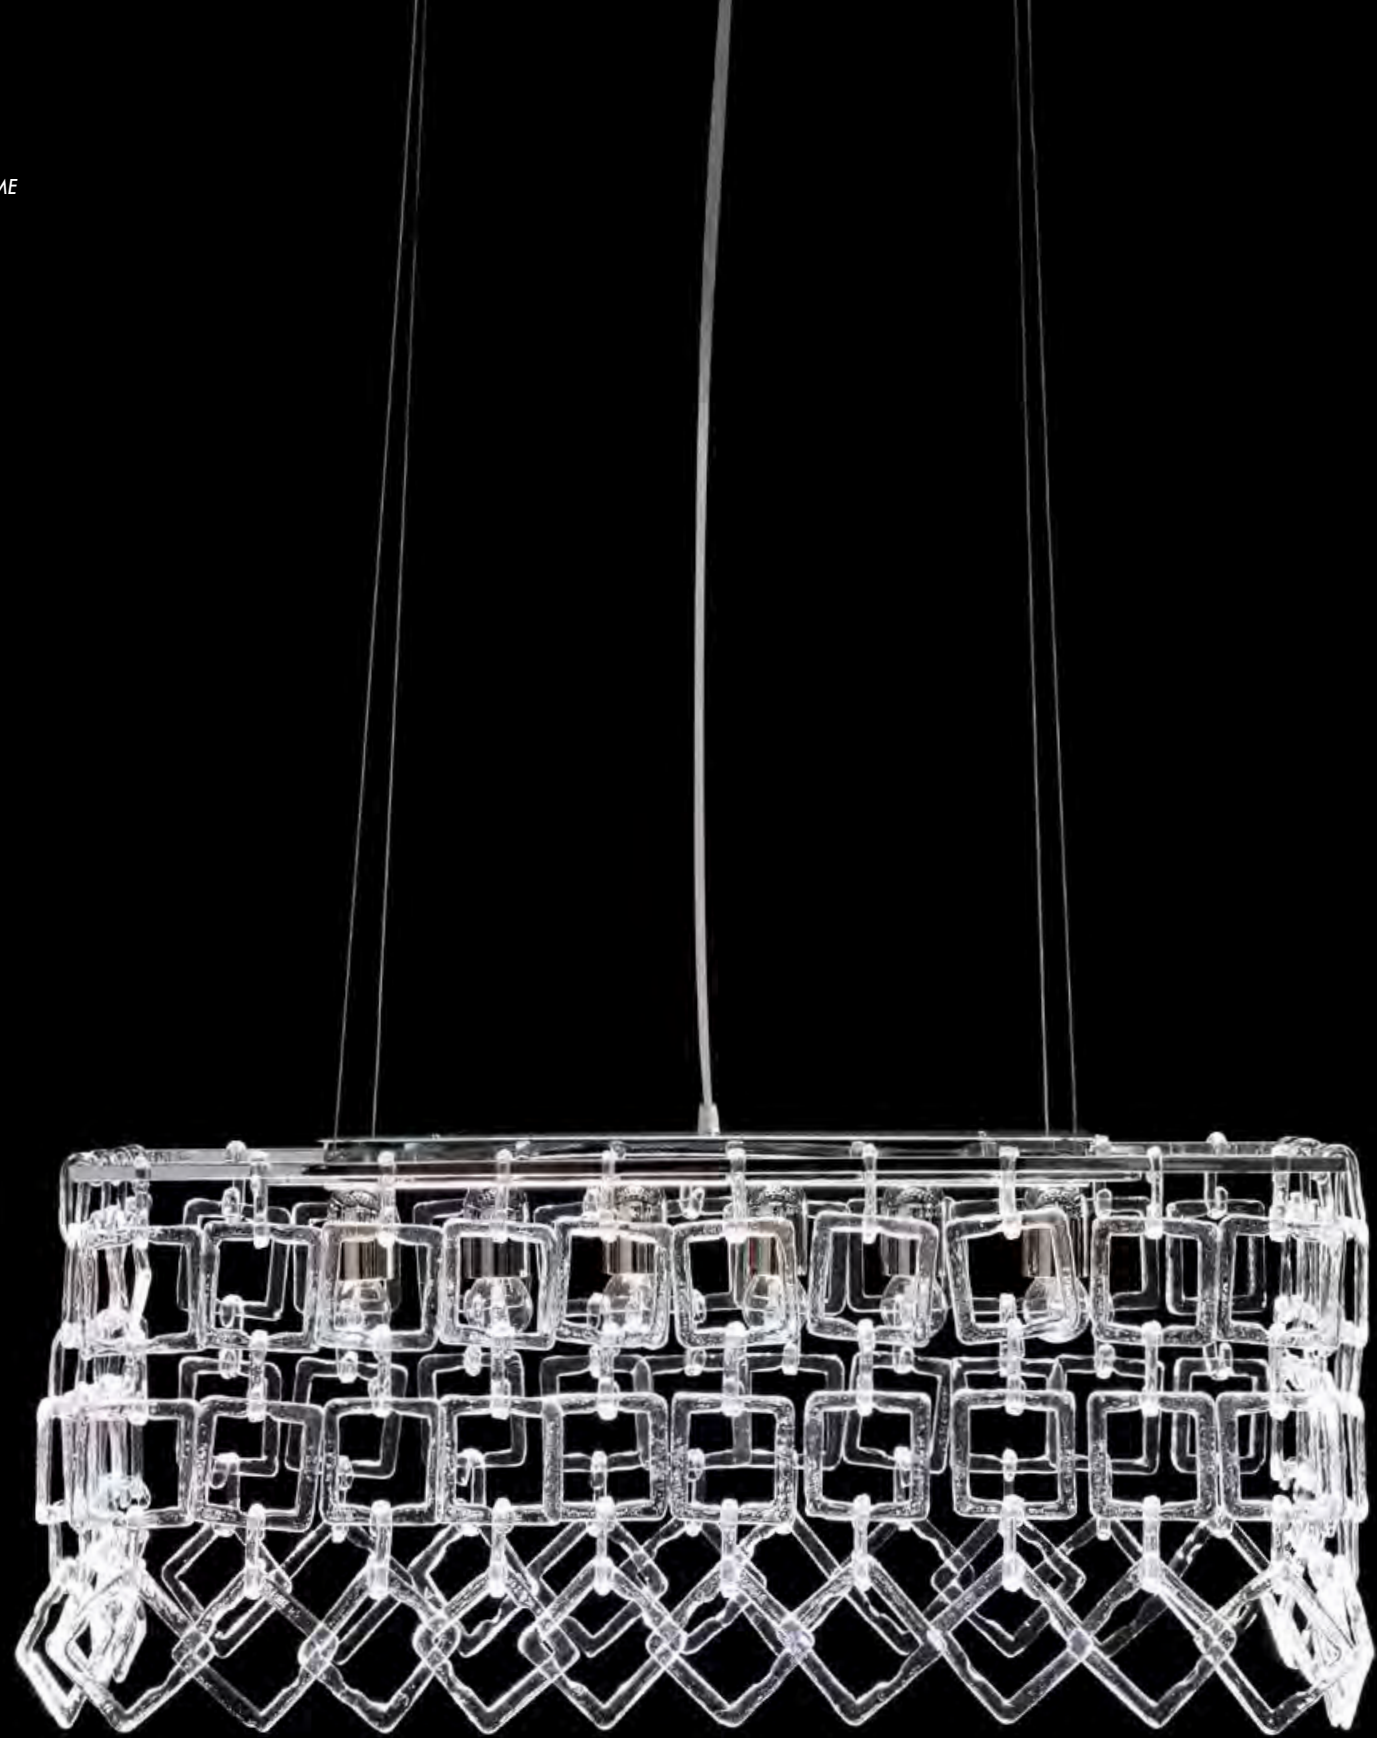

AVAILABLE FINISH
CRYSTAL AND CHROME