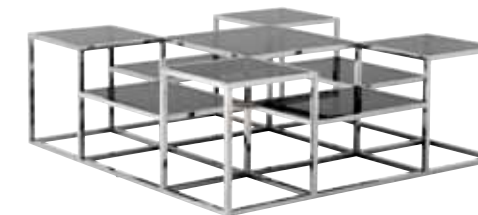

TABLE SIDE TREASURE
Stainless steel | smoke glass
65 x 65 x H. 55 cm
TBL08179 08179.990.693

TABLE COFFEE TREASURE
Stainless steel | smoke glass
100 x 100 x H. 32 cm
TBL08178 08178.1320.924

TABLE CONSOLE TREASURE
Stainless steel | smoke glass
150 x 40 x H. 74 cm
TBL08252 08252.1320.924

TABLE SIDE SMYTHSON
Stainless steel | smoke glass top
65 x 65 x H. 50 cm
TBL08191 08191.990.693

TABLE COFFEE SMYTHSON
Stainless steel | smoke glass top
120 x 120 x H. 42 cm
TBL07606 07606.1980.1386

TABLE CONSOLE SMYTHSON
Stainless steel | smoke glass
160 x 38 x H. 75 cm
TBL08190 08190.1980.1386