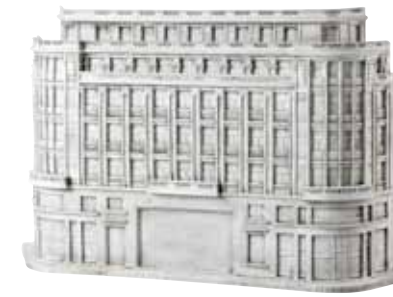

CENTRAL BANK BUILDING
White finish
84 x 17 x H. 53 cm
ACC08108 08108.264.184