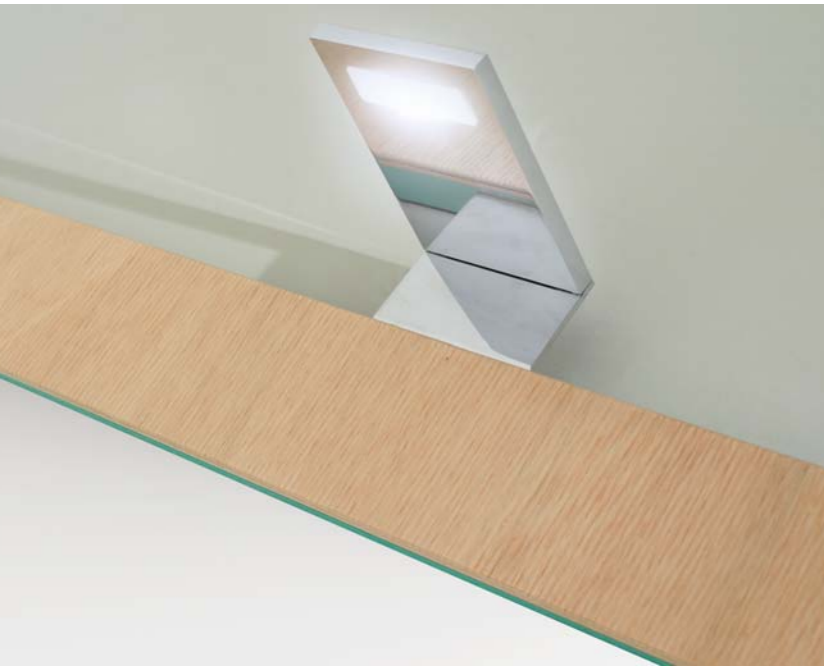

12130/... ERIKA - L125 - P/W53 - H196

Mobile sospeso con cassettone attrezzato, finitura 093 verde acquamarina e fascia in finitura acero, top pietra bianco perlino con lavabo ovale sottopiano in porcellana, specchiera e applique.
Wall mounted unit in 093 aquamarine colour finish and maple wood finish, top in white pearl stone with bottom mounted oval wash basin in porcelain, mirror and vanity light.