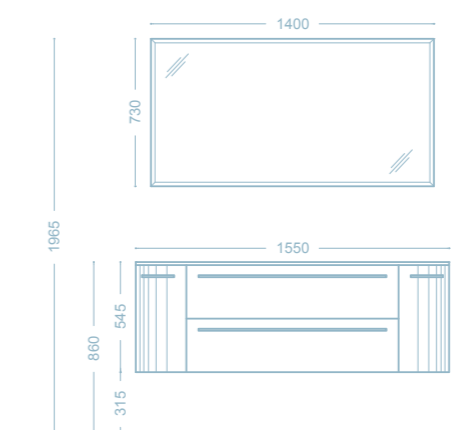

TA5

- Base portalavabo in finitura laccato lucido Bianco 02
- Lavabo consolle integrale in cristallo extrachiaro White 01
- Specchio filo lucido
- Wash basin cabinet colour Bianco 02 shiny lacquered
- Integral glass console sink colour extra light White 01
- Mirror