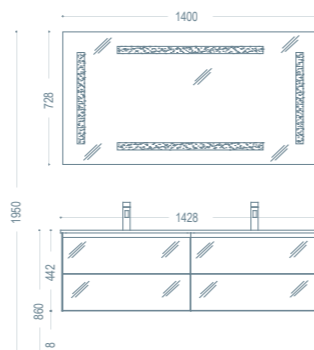

IN9

Mobile rivestito in cristallo 20 Pink
Lavabo integrale in cristallo doppia vasca
20 pink
Specchio retroilluminato

Glass vanity unit 20 Pink
Integrated glass double washbasin 20 Pink
Suspended mirror with internal lighting

L 142 P 53 H 1955