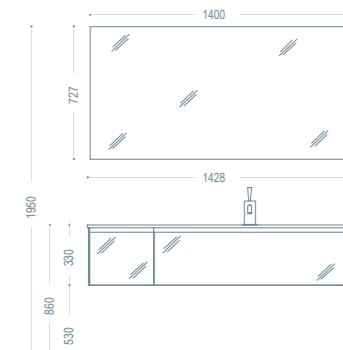

IN7

Mobile rivestito in cristallo 84 Metal Plum
Lavabo integrale in cristallo 84 Metal Plum
Specchio filo lucido

Glass vanity unit 84 Metal Plum
Integrated glass washbasin 84 Metal Plum
Suspended simple mirror

L 142 P 53 H 195