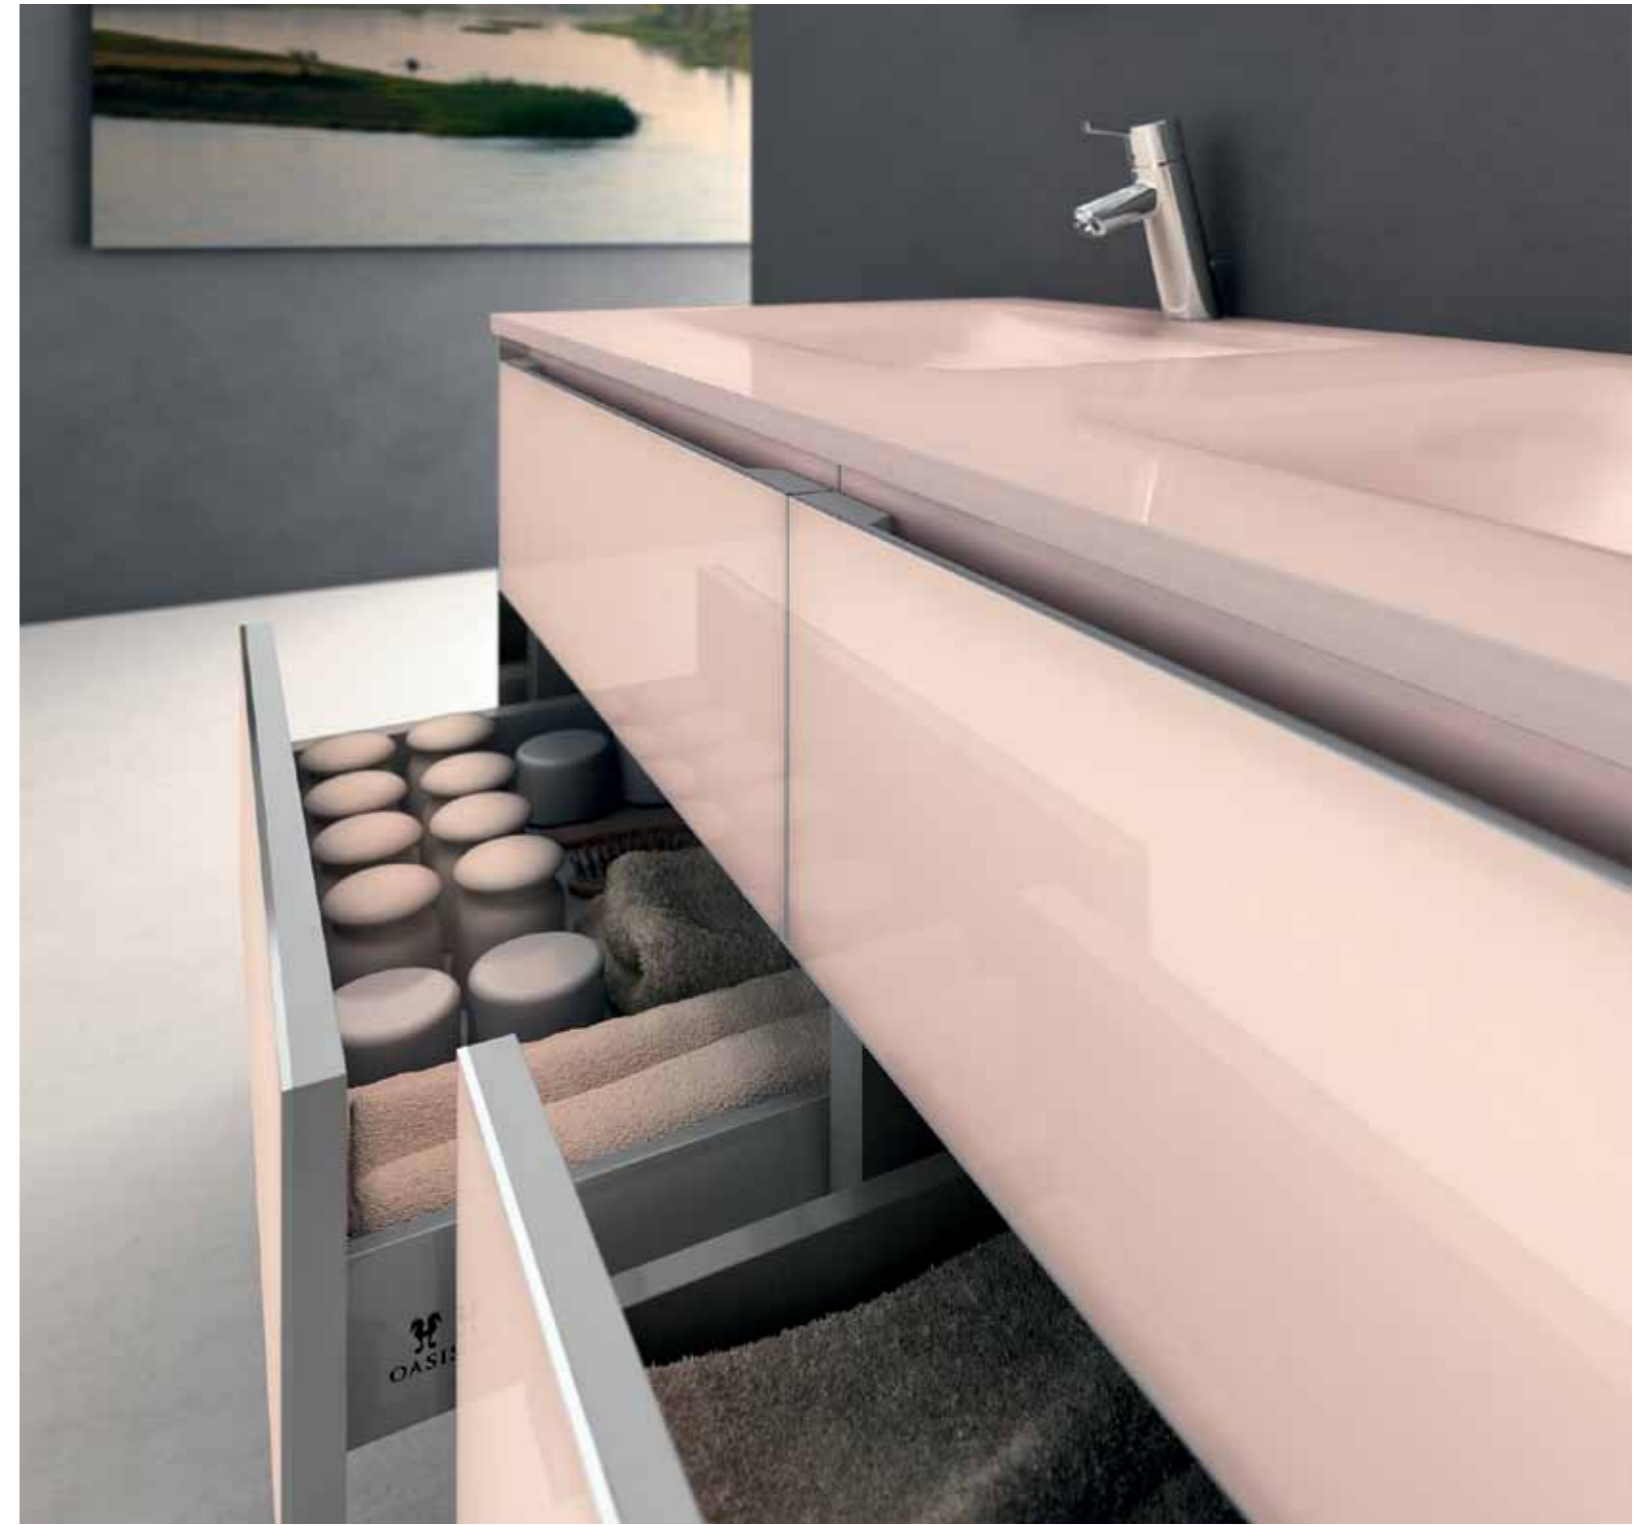

Glass vanity unit 84 Metal Plum
Integrated glass washbasin 84 Metal Plum
Suspended simple mirror

L 142 P 53 H 195

IN8

Mobile rivestito in cristallo 60 Chocolat
Lavabo integrale in cristallo 60 Chocolat
Specchio contenitore 3 ante

Glass vanity unit 60 Chocolat
Integrated glass washbasin 60 Chocolat
Suspended cabinet with 3 mirrored doors ext./int.

L 177 P 53 H 195

IN9

Mobile rivestito in cristallo 20 Pink
Lavabo integrale in cristallo doppia vasca 20 pink
Specchio retroilluminato

Glass vanity unit 20 Pink
Integrated glass double washbasin 20 Pink
Suspended mirror with internal lighting

L 142 P 53 H 1955

IN10

Mobile rivestito in cristallo 01 Bianco Polare
Lavabo integrale in cristallo 01 Bianco Polare
Specchio retroilluminato

Glass vanity unit 01 Bianco Polare
Integrated glass washbasin 01 Bianco Polare
Suspended mirror with internal lighting

L 142,5 P 43 H 205

IN11

L 37,5 P 36 H 175

IN12

Mobile laccato Grigio Antracite 153
Lavabo integrale in resina bianca lucida
Specchio con illuminazione interna