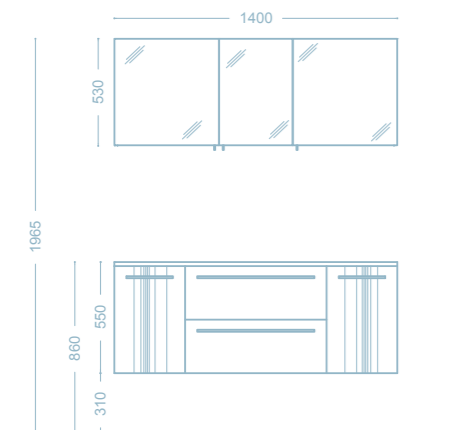

MODULARITÀ / MODULARITY

TA1

- Base portalavabo in finitura laccato lucido Bianco 02
- Lavabo consolle integrale in cristallo extrachiaro White 01
- Specchio filo lucido
- Wash basin cabinet colour Bianco 02 shiny lacquered
- Integral glass console sink colour extra light White 01
- Mirror