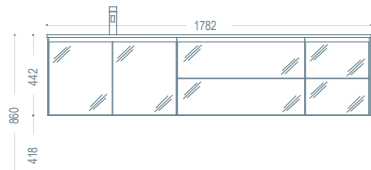

IN4

Mobile rivestito in cristallo 01 Bianco Polare
Lavabo integrale in cristallo 01 Bianco Polare
Specchio filo lucido

Glass vanity unit 01 Bianco Polare
Integrated glass washbasin 81 Bianco Polare
Suspended simple mirror

L 177,5 P 53 H 195