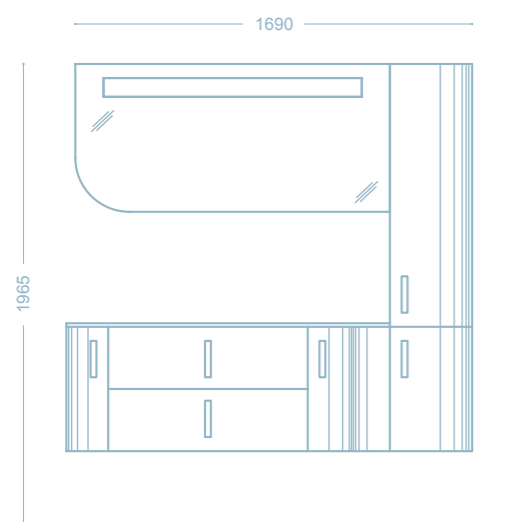

TA6

Mobile laccato Blu Cobalto Lucido 171
Top in cristallo integrale extrachiario Cobalto 13
L175 P52 H195

Wash basin cabinet finishing Wengè.
Integral glass console sink colour extra light Lilla 21.
Wall units finishing wengè with RH/LH door.
Engraved mirror.