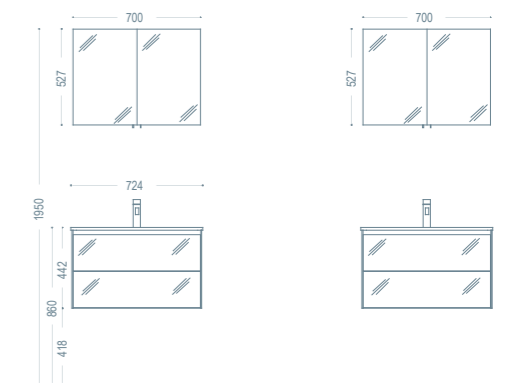

IN6

Mobile rivestito in cristallo 80 Metal Pearl
Lavabo integrale in cristallo 80 Metal Pearl
Specchio contenitore 2 ante

Glass vanity unit 80 Metal Pearl
Integrated glass washbasin 80 Metal Pearl
Suspended cabinet with 2 mirrored doors ext./int.

L 71,5 P 43 + L 71,5 P 43 H 195