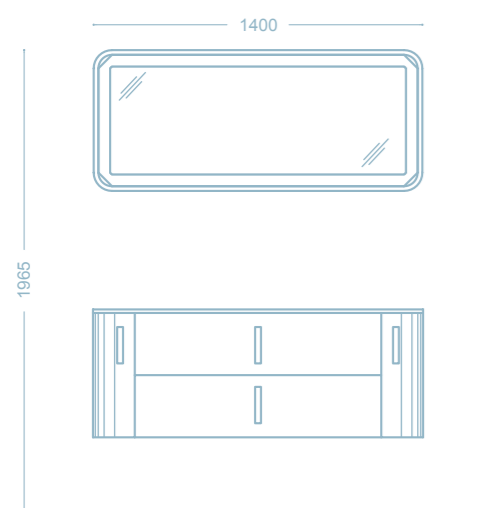

TA3

Mobile laccato Rosa Lucido 206
Top in cristallo integrale extrachiario Pink 20
L145 P54 H195

Wash basin cabinet finishing Wengè.
Integral glass console sink colour extra light Lilla 21.
Wall units finishing wengè with RH/LH door.
Engraved mirror.