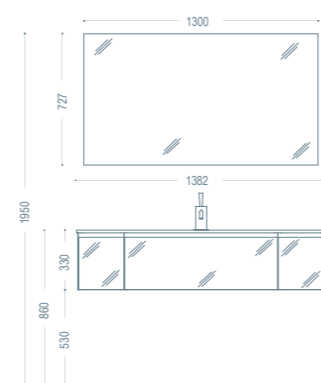

IN3

Mobile rivestito in cristallo 21 Lilla
Lavabo integrale in cristallo 21 Lilla
Specchio retroilluminato

Glass vanity unit 21 Lilla
Integrated glass washbasin 21 Lilla
Suspended mirror with internal lighting

L 122,5 P 43 H 195