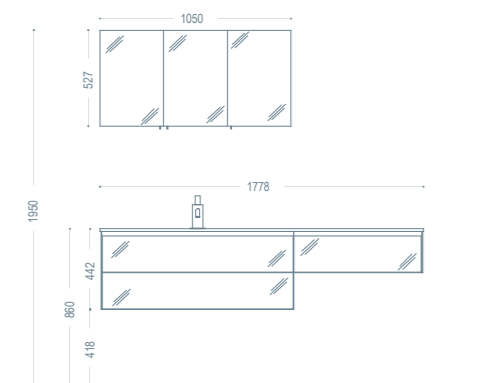

IN8

Mobile rivestito in cristallo 60 Chocolat
Lavabo integrale in cristallo 60 Chocolat
Specchio contenitore 3 ante

Glass vanity unit 60 Chocolat
Integrated glass washbasin 60 Chocolat
Suspended cabinet with 3 mirrored doors ext./int.

L 177 P 53 H 195