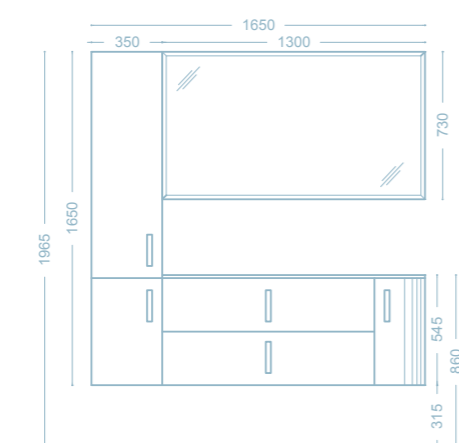

TA8

- Base portalavabo in finitura laccato lucido Bianco 02
- Lavabo consolle integrale in cristallo extrachiaro White 01
- Specchio filo lucido
- Wash basin cabinet colour Bianco 02 shiny lacquered
- Integral glass console sink colour extra light White 01
- Mirror