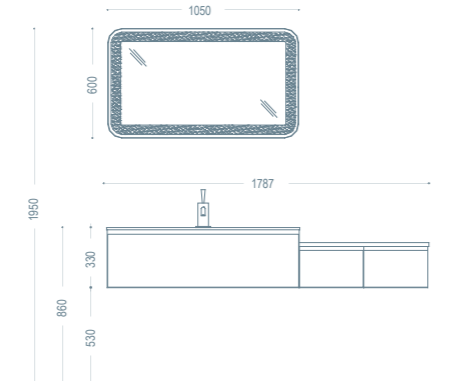

IN19

Mobile laccato Brown 155
Lavabo integrale in resina bianca lucida
Specchio retroilluminato

Lacquered vanity unit Brown 155
Integrated white glossy resin washbasin
Suspended mirror with internal lighting

L 176,5 P 42 H 195