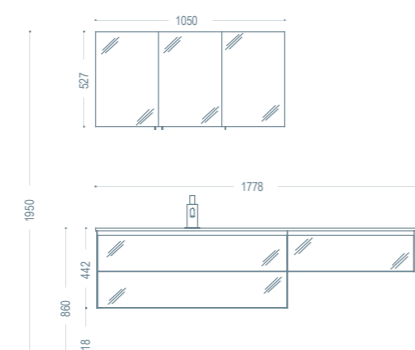

IN8

Mobile rivestito in cristallo 60 Chocolat
Lavabo integrale in cristallo 60 Chocolat
Specchio contenitore 3 ante

Glass vanity unit 60 Chocolat
Integrated glass washbasin 60 Chocolat
Suspended cabinet with 3 mirrored doors ext./int.

L 177 P 53 H 195