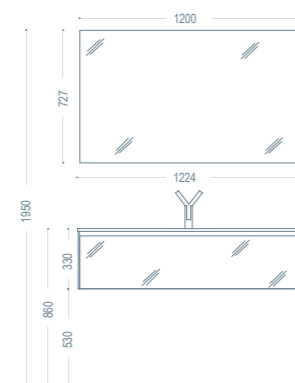

IN2

Mobile rivestito in cristallo 13 Cobalto
Lavabo integrale in cristallo 13 Cobalto
Specchio filo lucido

Glass vanity unit 13 Cobalto
Integrated glass washbasin 13 Cobalto
Suspended simple mirror

L 121,5 P 53 H 195