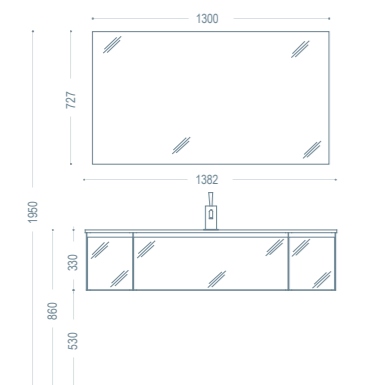

IN5

Mobile rivestito in cristallo 100 Nero
Lavabo integrale in cristallo 100 Nero
Specchio filo lucido

Glass vanity unit 100 Nero
Integrated glass washbasin 100 Nero
Suspended simple mirror

L 137,5 P 43 H 195