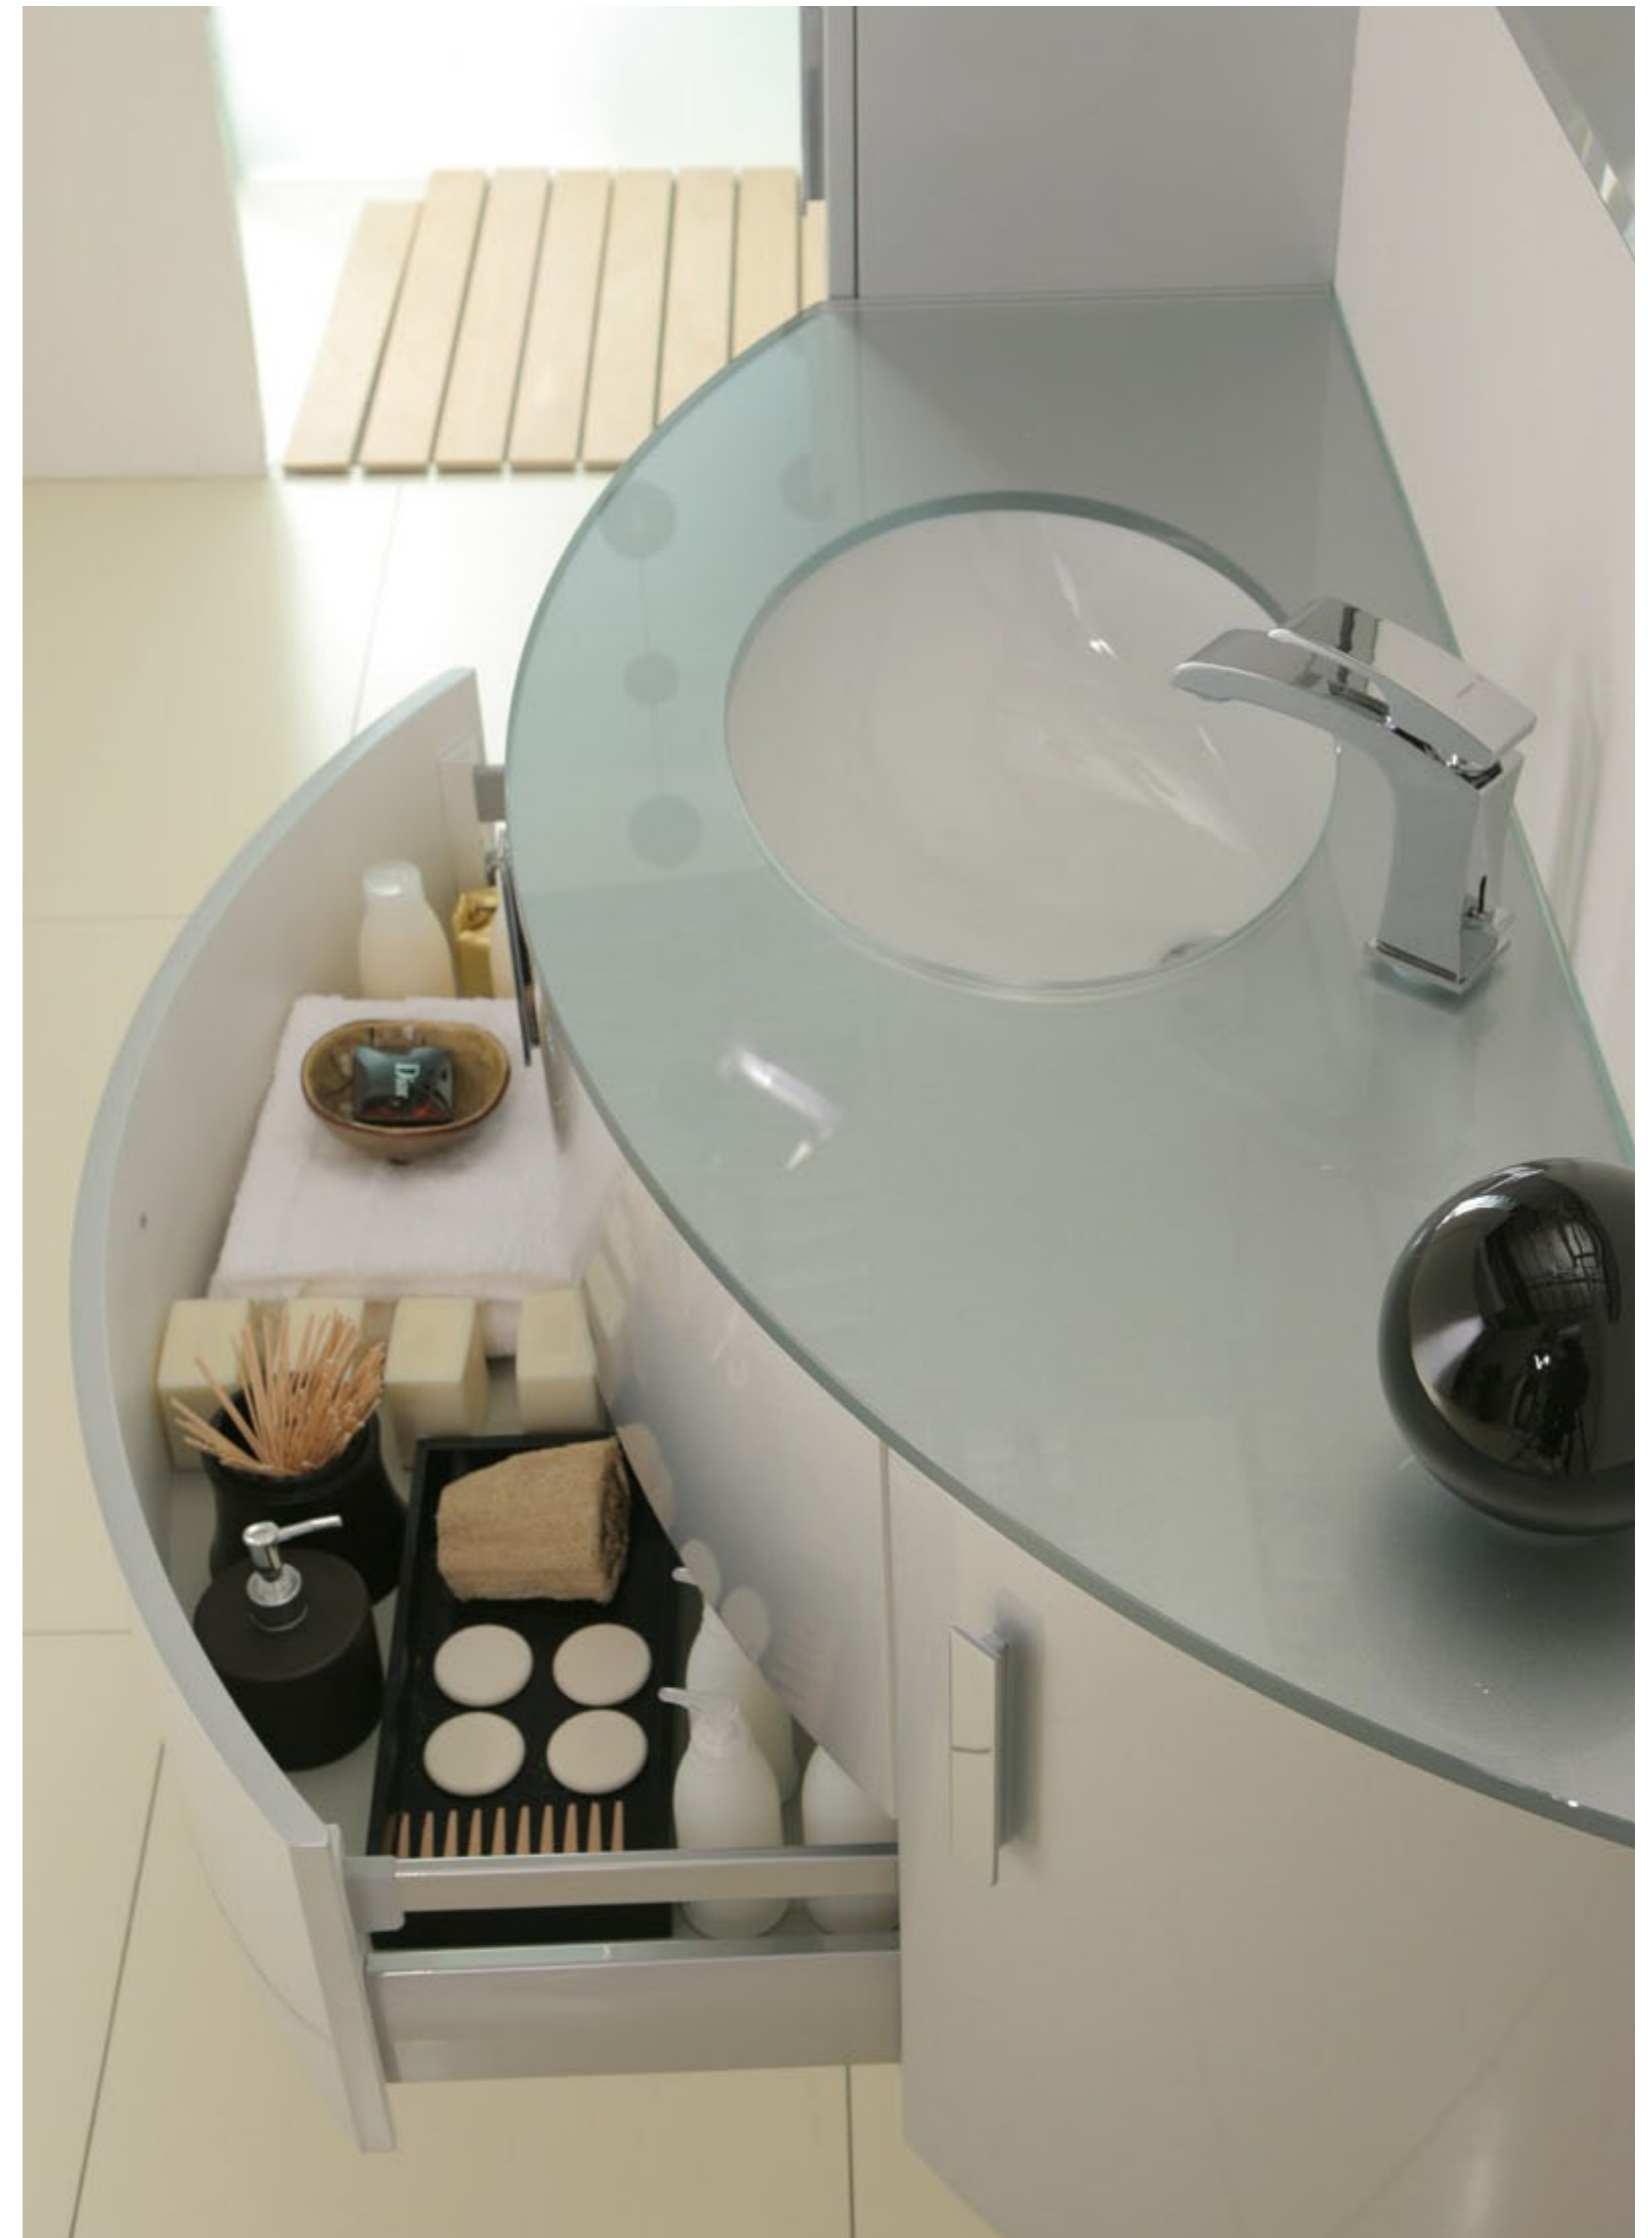

TA8

Mobile laccato Argento Metal 101
Top in cristallo Metal Grey 81
Lavabo ad incasso in ceramica bianca
L165 P54 H195

Wash basin cabinet colour Prugna 207 shiny lacquered.
Integral glass console sink colour extra light Metalplum 84.
Mirror.