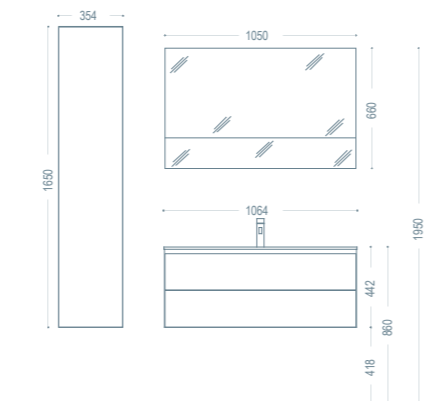

IN20

Mobile laccato Nero 156
Lavabo integrale in resina bianca lucida
Specchio contenitore 2 ante a ribalta

Lacquered vanity unit Nero 156
Integrated white glossy resin washbasin
Suspended cabinet with 2 mirrored doors
ext./int.

L 105,5 P 42 H 195
Colonna/Column L 35 P 35 H 165