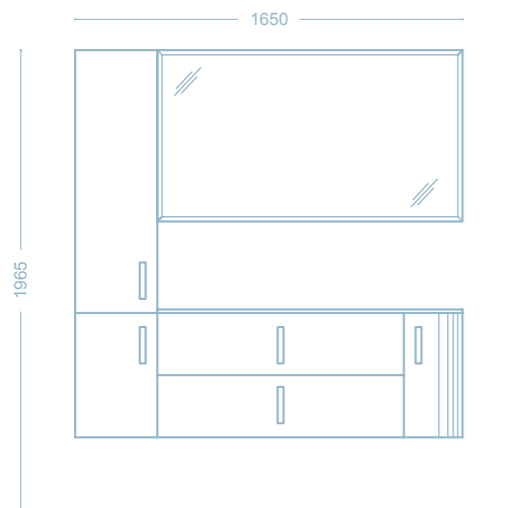

TA8

Mobile laccato Argento Metal 101
Top in cristallo Metal Grey 81
Lavabo ad incasso in ceramica bianca
L165 P54 H195

Wash basin cabinet colour Prugna 207 shiny lacquered.
Integral glass console sink colour extra light Metalplum 84.
Mirror.