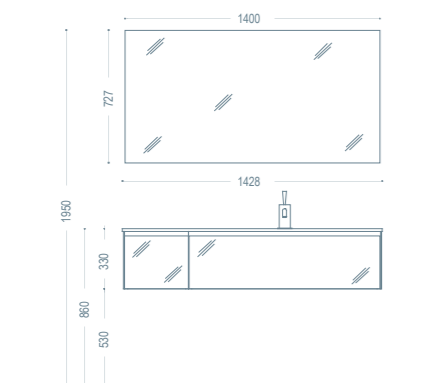

IN7

Mobile rivestito in cristallo 84 Metal Plum
Lavabo integrale in cristallo 84 Metal Plum
Specchio filo lucido

Glass vanity unit 84 Metal Plum
Integrated glass washbasin 84 Metal Plum
Suspended simple mirror

L 142 P 53 H 195