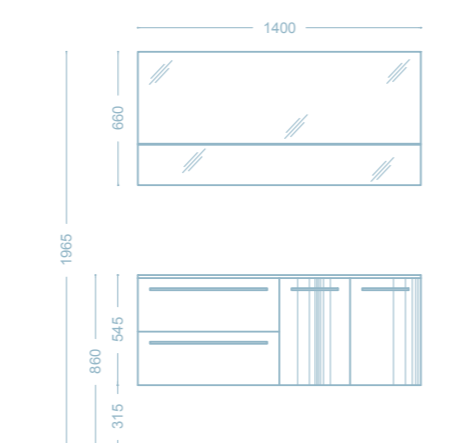

TA9

- Base portalavabo in finitura laccato lucido Bianco 02
- Lavabo consolle integrale in cristallo extrachiaro White 01
- Specchio filo lucido
- Wash basin cabinet colour Bianco 02 shiny lacquered
- Integral glass console sink colour extra light White 01
- Mirror