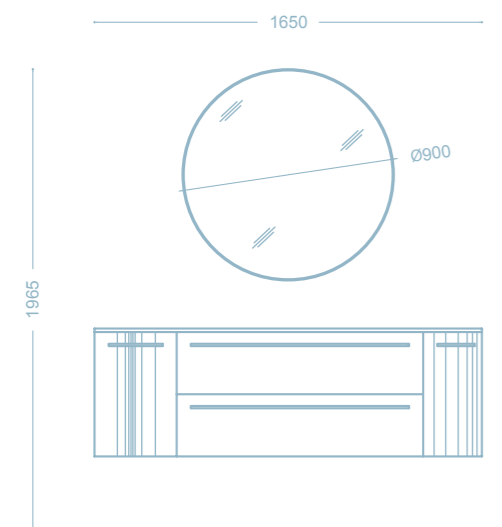

TA4

Mobile laccato Celeste Lucido 209
Top in cristallo integrale extrachiario Celestial 11
L165 P54 H195

Wash basin cabinet colour Prugna 207 shiny lacquered.
Integral glass console sink colour extra light Metalplum 84.
Mirror.