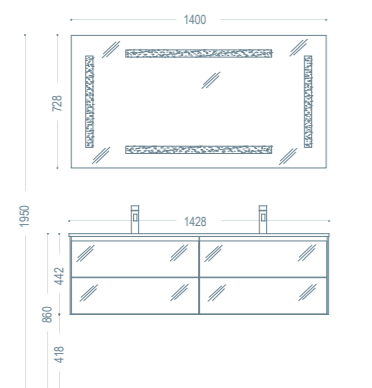

IN9

Mobile rivestito in cristallo 20 Pink
Lavabo integrale in cristallo doppia vasca 20 pink
Specchio retroilluminato

Glass vanity unit 20 Pink
Integrated glass double washbasin 20 Pink
Suspended mirror with internal lighting

L 142 P 53 H 1955