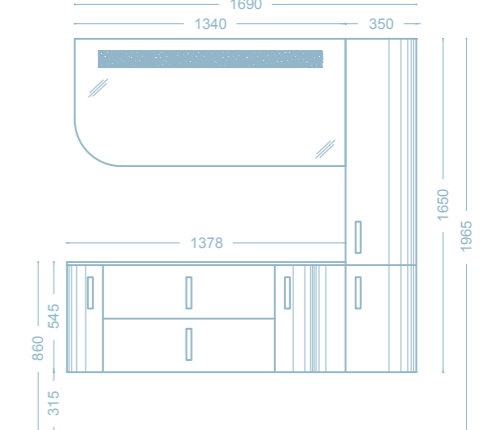

TA6

- Base portalavabo in finitura laccato lucido Bianco 02
- Lavabo consolle integrale in cristallo extrachiaro White 01
- Specchio filo lucido
- Wash basin cabinet colour Bianco 02 shiny lacquered
- Integral glass console sink colour extra light White 01
- Mirror