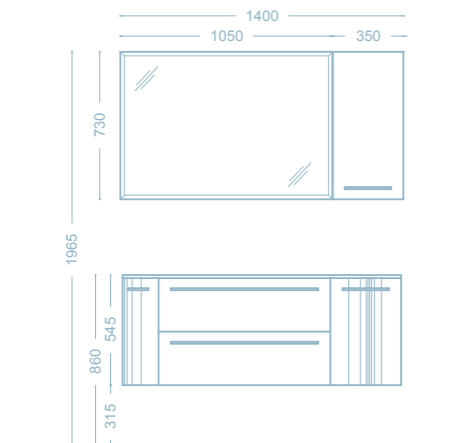

TA7

- Base portalavabo in finitura laccato lucido Bianco 02
- Lavabo consolle integrale in cristallo extrachiaro White 01
- Specchio filo lucido
- Wash basin cabinet colour Bianco 02 shiny lacquered
- Integral glass console sink colour extra light White 01
- Mirror