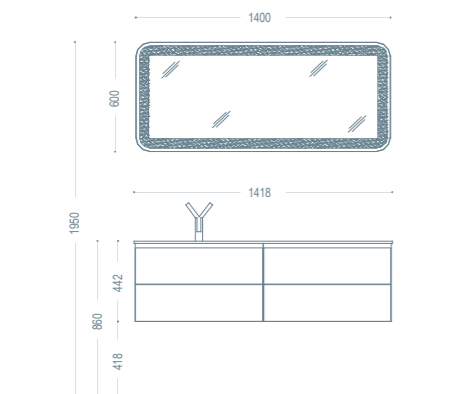

IN12

Mobile laccato Grigio Antracite 153
Lavabo integrale in resina bianca lucida
Specchio con illuminazione interna

Lacquered vanity unit Grigio Antracite 153
Integrated white glossy resin washbasin
Suspended mirror with internal lighting

L 141 P 52 H 195