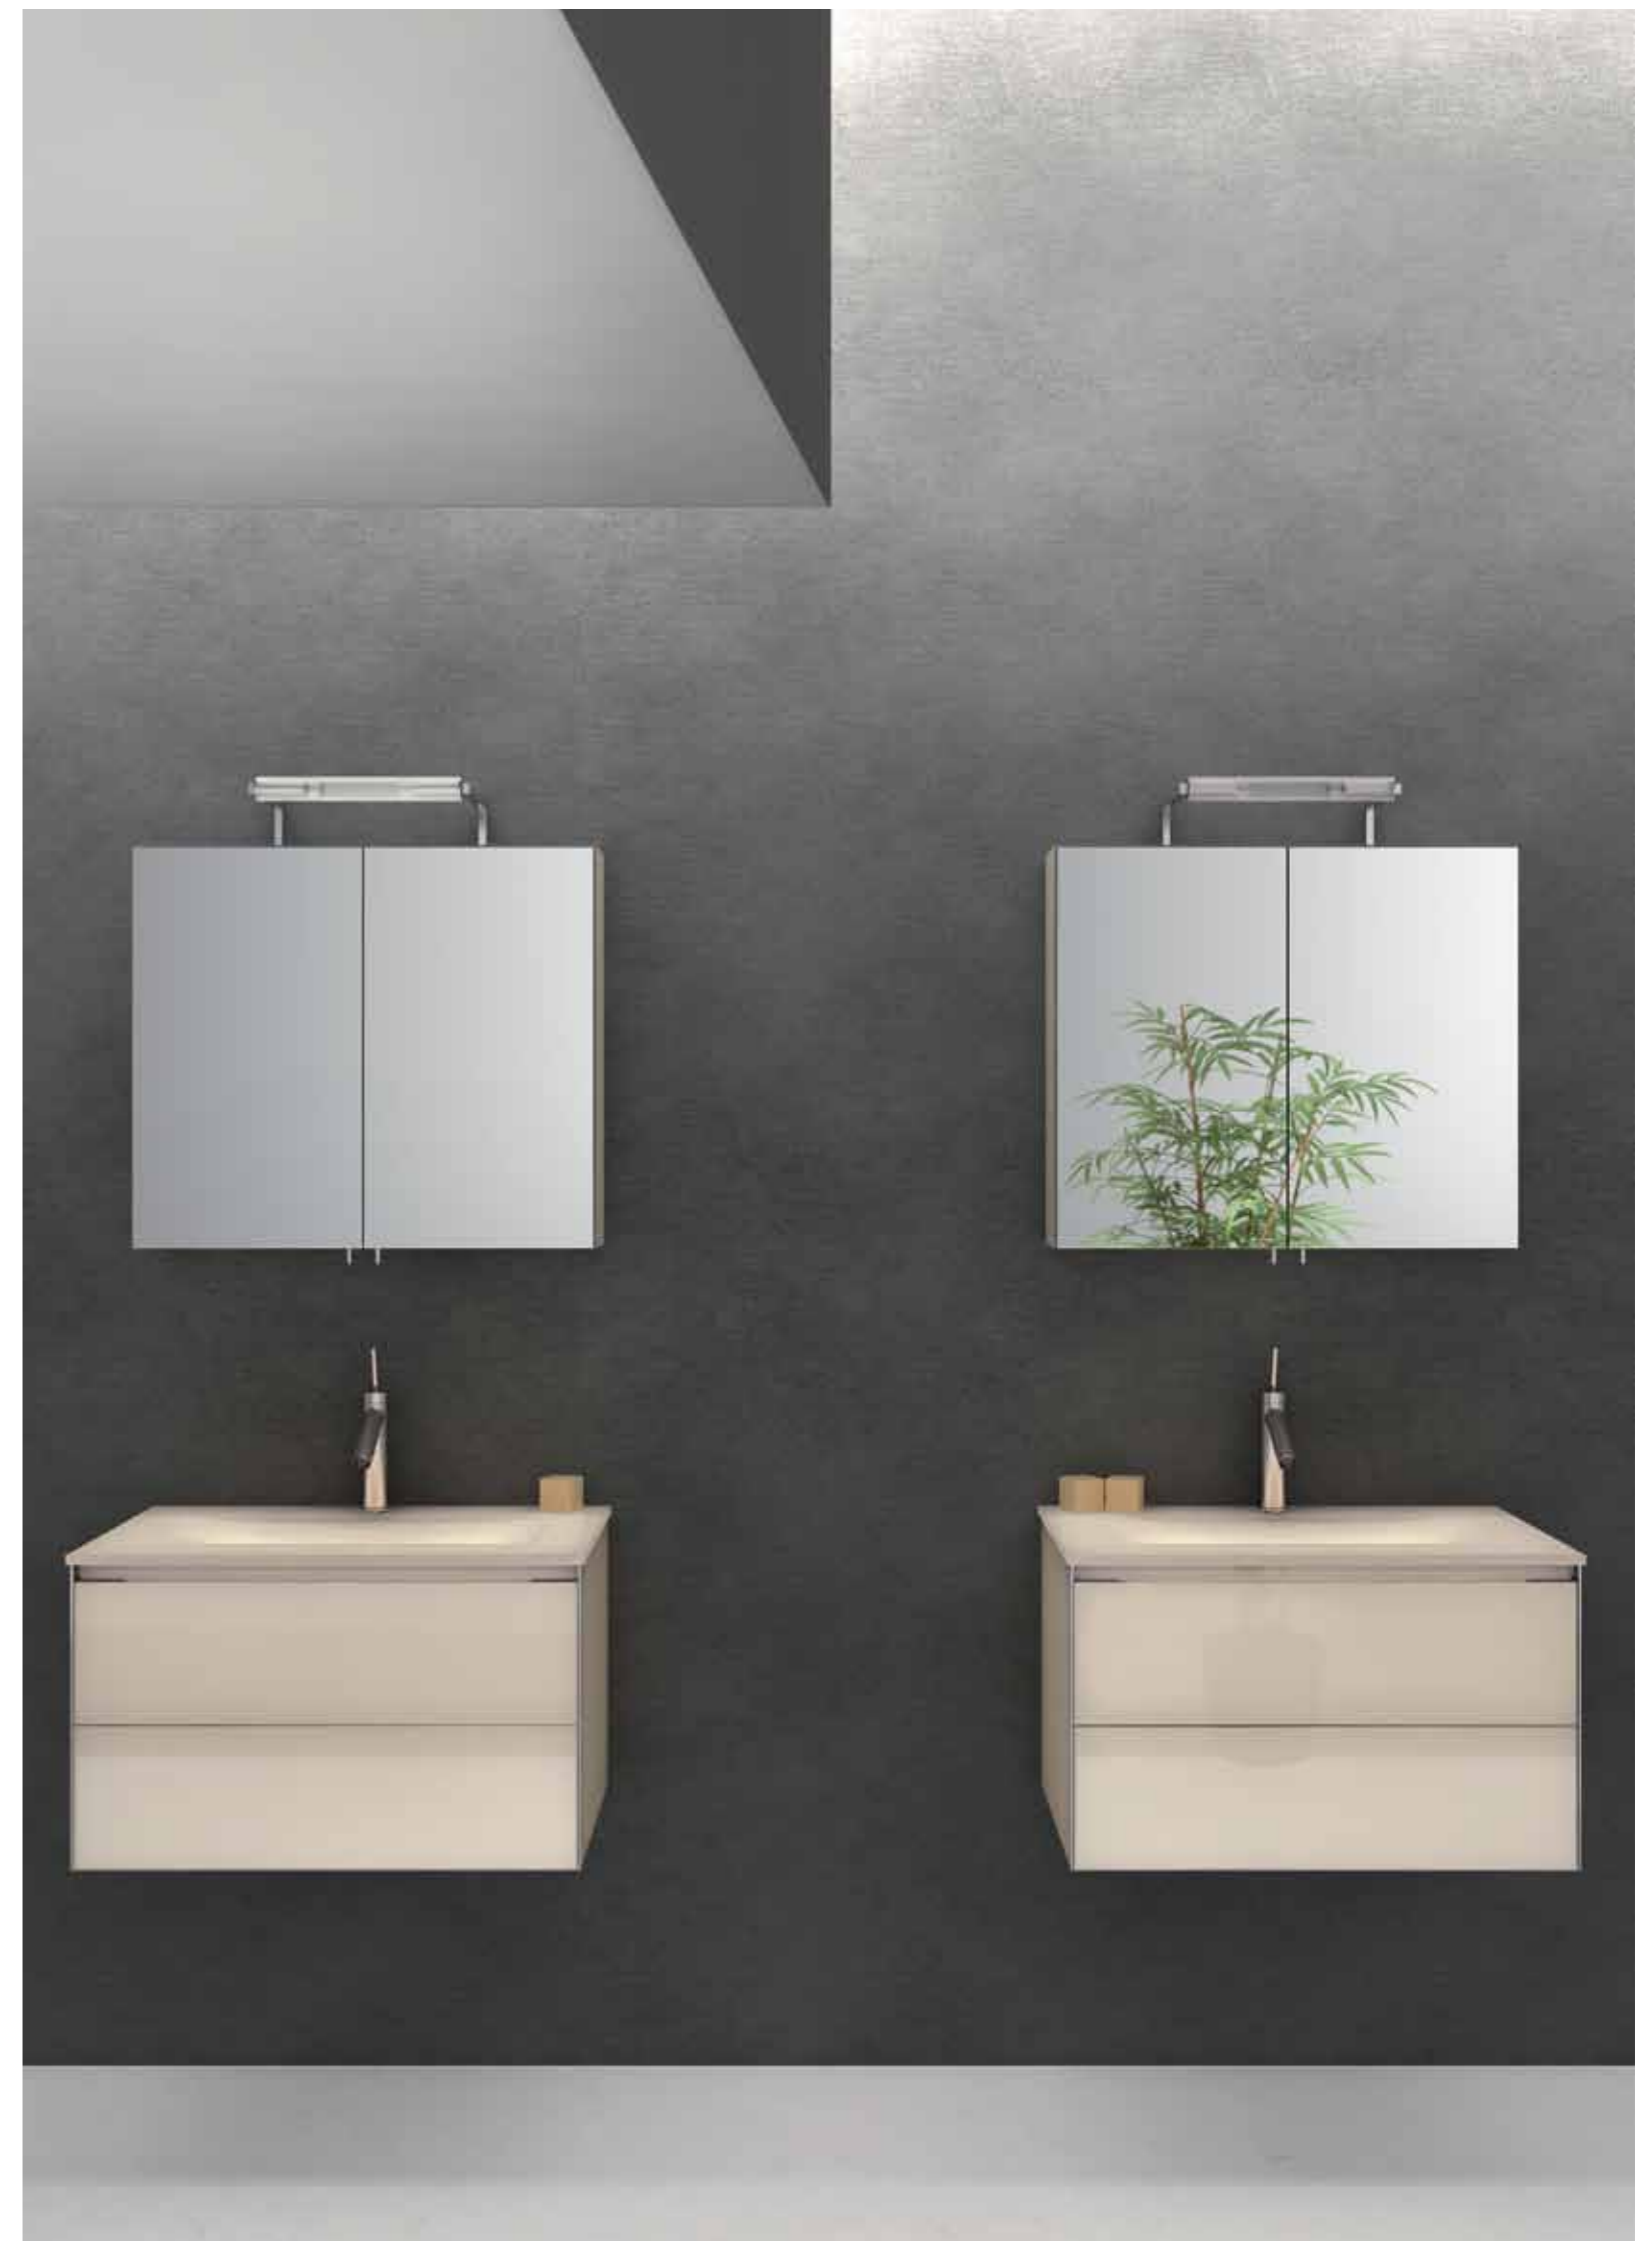

Glass vanity unit 01 Bianco Polare
Integrated glass washbasin 81 Bianco Polare
Suspended simple mirror

L 177,5 P 53 H 195

IN5

Mobile rivestito in cristallo 100 Nero
Lavabo integrale in cristallo 100 Nero
Specchio filo lucido

Glass vanity unit 100 Nero
Integrated glass washbasin 100 Nero
Suspended simple mirror

L 137,5 P 43 H 195

IN6

Mobile rivestito in cristallo 80 Metal Pearl
Lavabo integrale in cristallo 80 Metal Pearl
Specchio contenitore 2 ante

Glass vanity unit 80 Metal Pearl
Integrated glass washbasin 80 Metal Pearl
Suspended cabinet with 2 mirrored doors ext./int.

L 71,5 P 43 + L 71,5 P 43 H 195

IN7

Mobile rivestito in cristallo 84 Metal Plum
Lavabo integrale in cristallo 84 Metal Plum
Specchio filo lucido