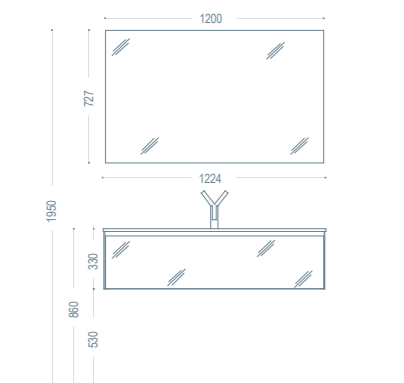

Glass vanity unit 11 Celestial
Integrated glass washbasin 01 Bianco Polare
Suspended mirror with internal lighting

L 213 P 53 H 205

IN2

Mobile rivestito in cristallo 13 Cobalto
Lavabo integrale in cristallo 13 Cobalto
Specchio filo lucido