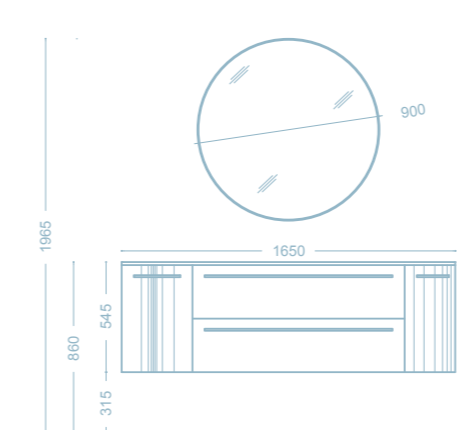

TA4

- Base portalavabo in finitura laccato lucido Bianco 02
- Lavabo consolle integrale in cristallo extrachiaro White 01
- Specchio filo lucido
- Wash basin cabinet colour Bianco 02 shiny lacquered
- Integral glass console sink colour extra light White 01
- Mirror