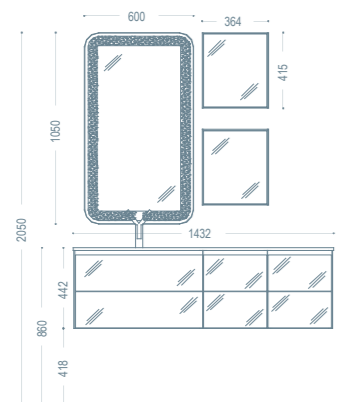

IN10

Mobile rivestito in cristallo 01 Bianco Polare
Lavabo integrale in cristallo 01 Bianco Polare
Specchio retroilluminato

Glass vanity unit 01 Bianco Polare
Integrated glass washbasin 01 Bianco Polare
Suspended mirror with internal lighting

L 142,5 P 43 H 205