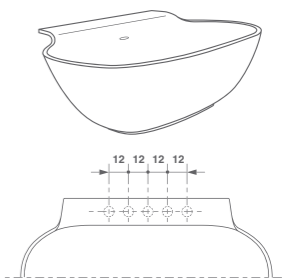

COLORI SOFT-TOUCH / SOFT-TOUCH COLOURS

Nero Black	Rame Copper	Azzurro polvere Dust blue	Grigio cemento Cement grey	Verde Green	Resina cemento Cement resin

Realizzabile anche in marmo nelle finiture grigio grafite e travertino.
Also available in solid marble white travertine and grafite grey.

Art. D4S
Vasca da bagno in Cristalplant
Bathtub made in Cristalplant
cm 169 x 94 x h 55/48