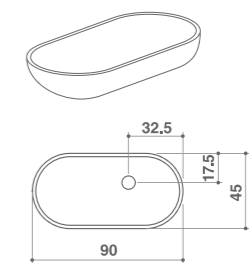

Art. WA1
Lavabo da appoggio in Ceramilux
Above-mounted washbasin in Ceramilux
cm 64 x 48 x h 38

PILETTA IN DOTAZIONE / DRAIN PIPE INCLUDED

Art. D4K
Lavabo ovale soprapiano
Above-mounted oval basin
cm 75 x 44,5 x h 18

Art. DWH
Lavabo soprapiano in ceramica
Above-mounted ceramic basin
cm 55 x 40 x h 18

Art. D4L
Lavabo ovale soprapiano
Above-mounted oval basin
cm 90 x 45 x h 17

Art. D4M
Lavabo ovale soprapiano
Above-mounted oval basin
cm 66 x 45 x h 17