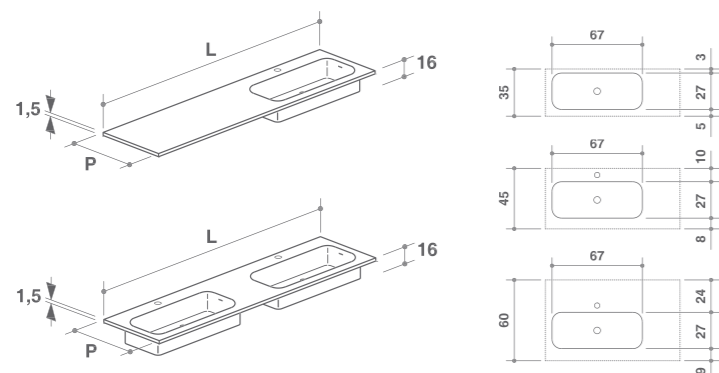

ROUND H1,5
PIANI CON LAVABO INTEGRATO IN CRISTALPLANT BIOBASED
CRISTALPLANT BIOBASED TOP WITH INTEGRATED WASHBASIN

Falper design per Falper

ROUND H15
PIANI AUTOPORTANTI INTEGRATI IN CRISTALPLANT BIOBASED
CRISTALPLANT BIOBASED SELF STANDING INTEGRATED SHELVES

Falper design per Falper

P 35/45/60
H 1,5
L from 80 to 240

P 35/45/60
H 15
L from 90 to 240

Disponibili anche in resina cemento
Also available in cement resin

Top monoblocco autoportanti in Cristalplant comprensivi di staffe di sostegno regolabili / Self-supporting monoblock tops in Cristalplant including adjustable brackets.