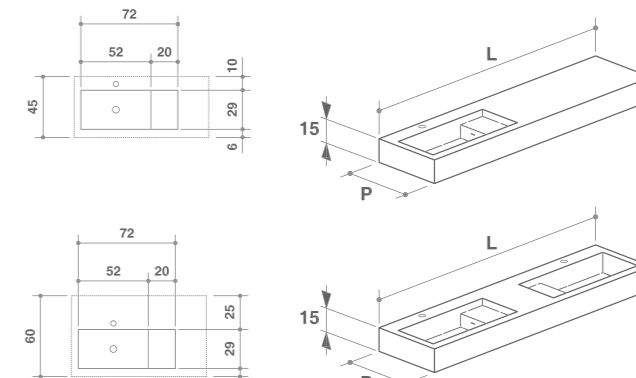

P 45/60
H 15
L from 90 to 240