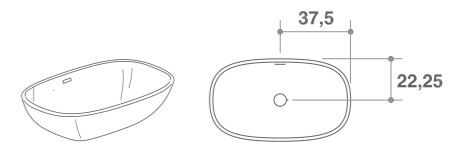

PIANI INTEGRATI E LAVABI DA APPOGGIO
BUILT-IN COUNTERS AND ON TOP WASHBASINS

LEVEL 45
LAVABO SOPRAPIANO IN CERAMILUX
ABOVE-MOUNTED CERAMILUX WASHBASIN
Design Naghi Habib per Falper

D4K
LAVABO SOPRAPIANO IN CERAMICA
ABOVE-MOUNTED CERAMIC WASHBASIN
Falper design & Michael Schmidt per Falper

Art. WA1
Lavabo da appoggio in Ceramilux
Above-mounted washbasin in Ceramilux
cm 64 x 48 x h 38

PILETTA IN DOTAZIONE / DRAIN PIPE INCLUDED

Art. D4K
Lavabo ovale soprapiano
Above-mounted oval basin
cm 75 x 44,5 x h 18