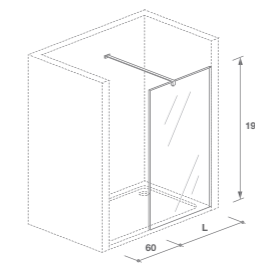

Mod. NICCHIA+ALETTE
P 70/90
H 194
L from 78 to 120