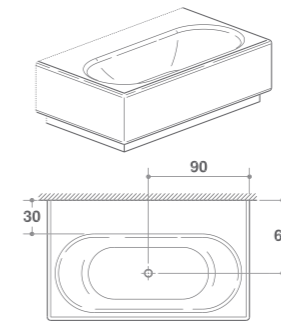

Art. VHC
Vasca grande a parete
Large bath, wall-aligned
cm 180 x 107 x h 57