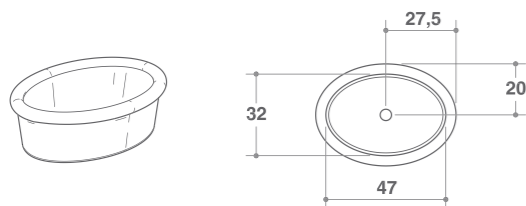

Art. WA1
Lavabo da appoggio in Ceramilux
Above-mounted washbasin in Ceramilux
cm 64 x 48 x h 38

PILETTA IN DOTAZIONE / DRAIN PIPE INCLUDED

Art. D4K
Lavabo ovale soprapiano
Above-mounted oval basin
cm 75 x 44,5 x h 18

Art. DWH
Lavabo soprapiano in ceramica
Above-mounted ceramic basin
cm 55 x 40 x h 18

Art. D4L
Lavabo ovale soprapiano
Above-mounted oval basin
cm 90 x 45 x h 17

Art. D4M
Lavabo ovale soprapiano
Above-mounted oval basin
cm 66 x 45 x h 17