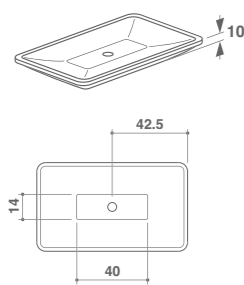

Art. D4H
Lavabo rettangolare sopraiano
Above-mounted rectangular basin
cm 85 x 50 x h 10