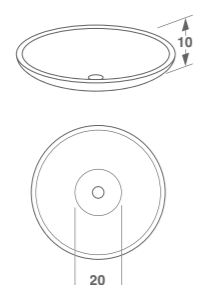

Art. DWH
Lavabo soprapiano in ceramica
Above-mounted ceramic basin
cm 55 x 40 x h 18

Art. D4L
Lavabo ovale soprapiano
Above-mounted oval basin
cm 90 x 45 x h 17

Art. D4M
Lavabo ovale soprapiano
Above-mounted oval basin
cm 66 x 45 x h 17

Art. D4H
Lavabo rettangolare sopraiano
Above-mounted rectangular basin
cm 85 x 50 x h 10

Art. D4F
Lavabo tondo sopraiano
Above-mounted round basin
cm 58 x h 10

Art. D4G
Lavabo ovale sopraiano
Above-mounted oval basin
cm 85 x 58 x h 10