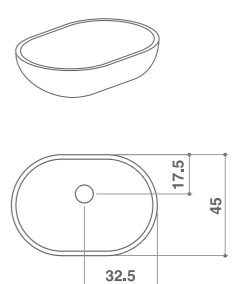

Art. WA1
Lavabo da appoggio in Ceramilux
Above-mounted washbasin in Ceramilux
cm 64 x 48 x h 38

PILETTA IN DOTAZIONE / DRAIN PIPE INCLUDED

Art. D4K
Lavabo ovale soprapiano
Above-mounted oval basin
cm 75 x 44,5 x h 18

Art. DWH
Lavabo soprapiano in ceramica
Above-mounted ceramic basin
cm 55 x 40 x h 18

Art. D4L
Lavabo ovale soprapiano
Above-mounted oval basin
cm 90 x 45 x h 17

Art. D4M
Lavabo ovale soprapiano
Above-mounted oval basin
cm 66 x 45 x h 17