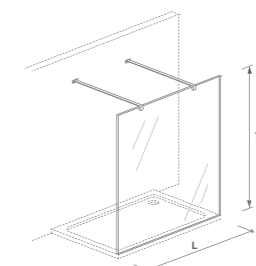

Mod. NICCHIA+ALETTE
 P 70/90
 H 194
 L from 78 to 120

Mod. NICCHIA A SOFFITTO
 P 70/90
 H 194
 L from 78 to 120

Mod. PARETE
 P 70/90
 H 194
 L from 120 to 180

Mod. PARETE CON ALETTE
 P 70/90
 H 194
 L from 120 to 180