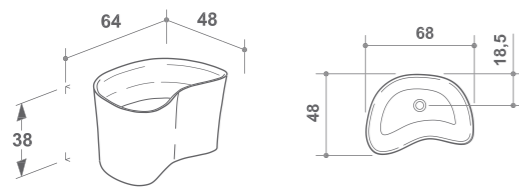

Art. WA1
Lavabo da appoggio in Ceramilux
Above-mounted washbasin in Ceramilux
cm 64 x 48 x h 38

PILETTA IN DOTAZIONE / DRAIN PIPE INCLUDED

Art. D4K
Lavabo ovale soprapiano
Above-mounted oval basin
cm 75 x 44,5 x h 18