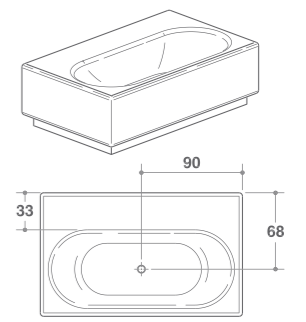

LEVEL 45

LEVEL 45
VASCA FREESTANDING IN CERAMILUX
CERAMILUX FREESTANDING BATHTUB
Design Naghi Habib per Falper

Art. WA3
Vasca freestanding in Ceramilux
Freestanding bathtub in Ceramilux
cm 170 x 74 x h 53

Art. VHC
 Vasca grande a parete
 Large bath, wall-aligned
 cm 180 x 107 x h 57

Art. VHB
 Vasca a parete
 Bath, wall-aligned
 cm 180 x 87 x h 57

Art. VHA
 Vasca da centro stanza
 Freestanding bathtub
 cm 180 x 110 x h 57