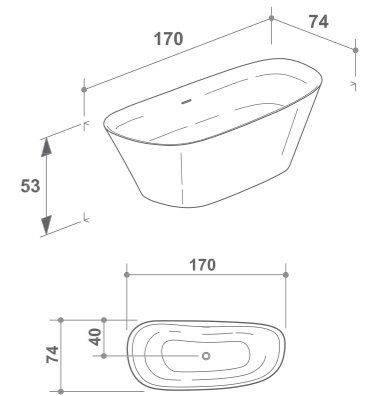

Art. WA3
Vasca freestanding in Ceramilux
Freestanding bathtub in Ceramilux
cm 170 x 74 x h 53