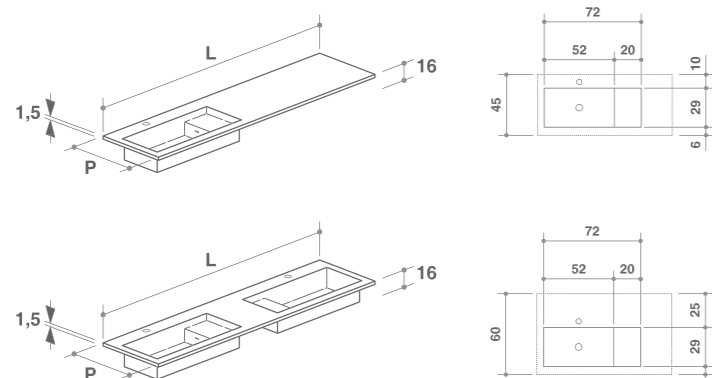

Falper design per Falper

P 45/60
H 1,5
L from 80 to 240