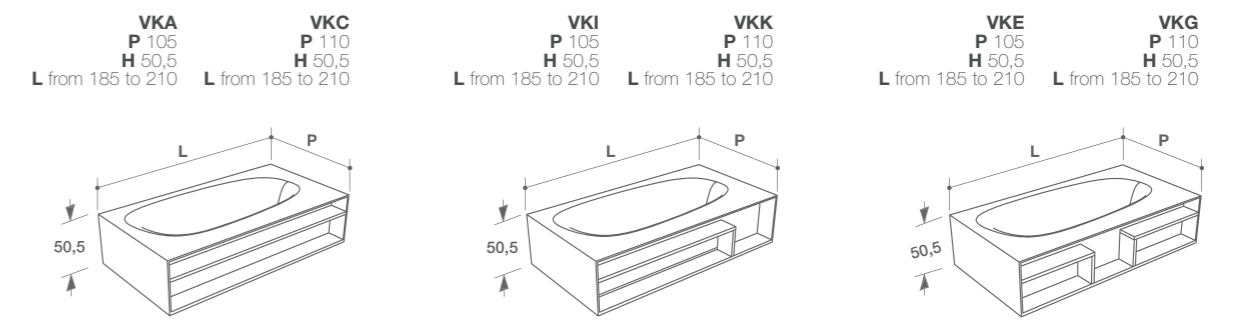

Mensole in legno disponibili in tutte le finiture Falper. / Wooden shelves are available in all Falper colors.