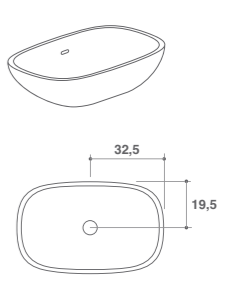

Art. D4R
Lavabo ovale sopraiano in Cristalplant
Above-mounted oval basin, made in Cristalplant
cm 65 x 39 x h 15,5