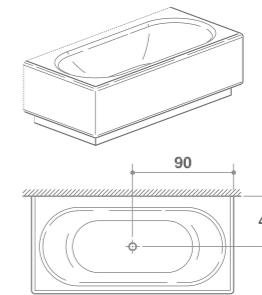

LEVEL 45

LEVEL 45
VASCA FREESTANDING IN CERAMILUX
CERAMILUX FREESTANDING BATHTUB
Design Naghi Habib per Falper

Art. WA3
Vasca freestanding in Ceramilux
Freestanding bathtub in Ceramilux
cm 170 x 74 x h 53

Art. VHC
 Vasca grande a parete
 Large bath, wall-aligned
 cm 180 x 107 x h 57

Art. VHB
 Vasca a parete
 Bath, wall-aligned
 cm 180 x 87 x h 57

Art. VHA
 Vasca da centro stanza
 Freestanding bathtub
 cm 180 x 110 x h 57