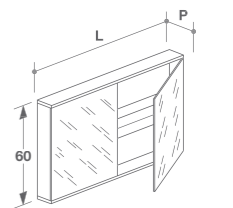

LEVEL45
SPECCHIO CONTENITORE CON PROFILI IN ACCIAIO E ILLUMINAZIONE LED
CABINET MIRROR WITH STAINLESS STEEL FRAME AND LED LIGHTS

Design Naghi Habib per Falper

Art. WAS
Specchio contenitore con profili in acciaio e illuminazione led
Mirror with case complete with stainless steel frame and led lights
cm 75 x 18 x h 63
cm 80 x 18 x h 63
cm 90 x 18 x h 63
cm 100 x 18 x h 63
cm 120 x 18 x h 63
cm 150 x 18 x h 63
cm 175 x 18 x h 63
cm 180 x 18 x h 63

Art. WAR
Specchio contenitore in legno con mensola interna in acciaio
Mirror with case with internal stainless steel shelf
cm 75 x 12 x h 60
cm 80 x 12 x h 60
cm 90 x 12 x h 60
cm 100 x 12 x h 60
cm 120 x 12 x h 60
cm 150 x 12 x h 60
cm 175 x 12 x h 60
cm 180 x 12 x h 60