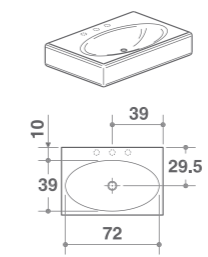

Art. D4B
Piano lavabo monoblocco
Washbasin console
cm 78 x 52 x h 15