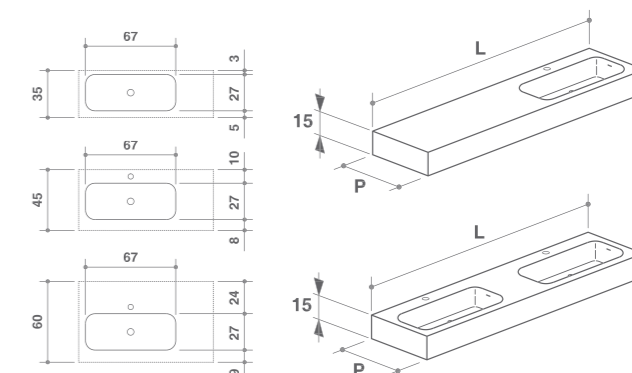

ROUND H15
PIANI AUTOPORTANTI INTEGRATI IN CRISTALPLANT BIOBASED
CRISTALPLANT BIOBASED SELF STANDING INTEGRATED SHELVES

Falper design per Falper

P 35/45/60
H 1,5
L from 80 to 240

P 35/45/60
H 15
L from 90 to 240