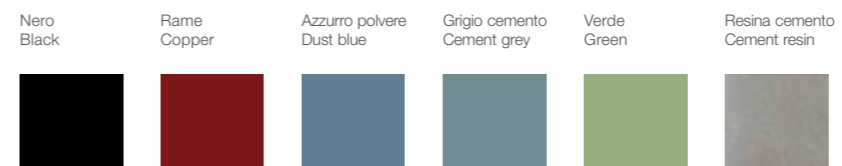

COLORI SOFT-TOUCH / SOFT-TOUCH COLOURS

Realizzabile anche in marmo nelle finiture grigio grafite e travertino.
Also available in solid marble white travertine and grafite grey.