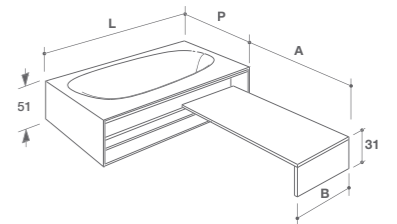

243

Panca in legno con rinforzo in metallo, disponibile in tutte le finiture Falper.
Wooden bench with metal frame available in all Falper colors.

P 105/110
A 85/115
B 80/100
L from 185 to 210