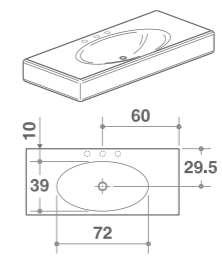

Doppio Lavabo su top VIAVENETO in legno massello di Rovere termotrattato DA CM 200 X 45 X H 7, con mensole a parete in finitura Grigio pavillon opaco e specchiere con luce verticale da cm 45 x H 90. / Double basin on top VIAVENETO in thermo treated solid Rovere, cm 200 x 45 x H 7, with wall shelves with opaque grey Pavillon finishing and mirror cabinets with vertical light, cm 45 x H 90.

LEVEL 45

228

LEVEL 45
LAVABO FREESTANDING IN CERAMILUX
CERAMILUX FREESTANDING WASHBASIN
Design Naghi Habib per Falper

229

Art. WA2
Lavabo freestanding in Ceramilux
Freestanding washbasin in Ceramilux
cm 64 x 48 x h 86

Art. D4B
Piano lavabo monoblocco
Washbasin console
cm 78 x 52 x h 15

Art. D4D
Piano lavabo monoblocco
Washbasin console
cm 120 x 52 x h 15

Art. D4I
Piano lavabo monoblocco
Washbasin console
cm 180 x 52 x h 15