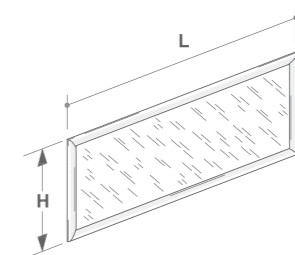

Art. DXU
cm 90 x h 75
cm 120 x h 75
cm 140 x h 75
cm 160 x h 75
cm 180 x h 75
cm 200 x h 75