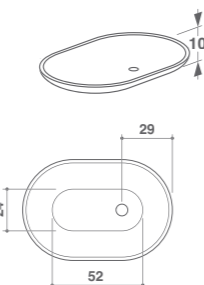

Art. DWH
Lavabo soprapiano in ceramica
Above-mounted ceramic basin
cm 55 x 40 x h 18

Art. D4L
Lavabo ovale soprapiano
Above-mounted oval basin
cm 90 x 45 x h 17

Art. D4M
Lavabo ovale soprapiano
Above-mounted oval basin
cm 66 x 45 x h 17

Art. D4H
Lavabo rettangolare sopraiano
Above-mounted rectangular basin
cm 85 x 50 x h 10

Art. D4F
Lavabo tondo sopraiano
Above-mounted round basin
cm 58 x h 10

Art. D4G
Lavabo ovale sopraiano
Above-mounted oval basin
cm 85 x 58 x h 10