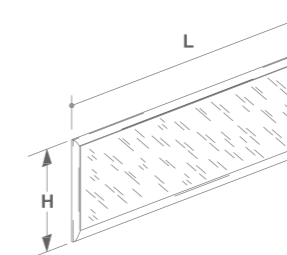

SPECCHI CON CORNICE IN LEGNO
MIRRORS WITH WOODEN FRAME

Falper design per Falper

Art. DXT
cm 90 x h 75
cm 120 x h 75
cm 140 x h 75
cm 160 x h 75
cm 180 x h 75
cm 200 x h 75