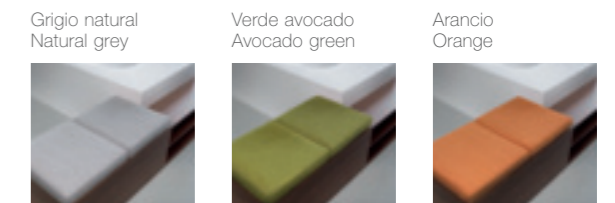

Cuscini in tessuto lavabile, realizzabili anche con tessuto del cliente.
Water repellent fabric cushions. The cushions can be manufactured with the fabric supplied by the customer.