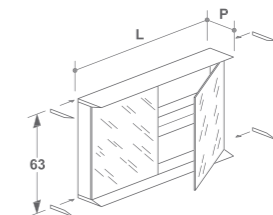

LEVEL45
SPECCHIO CONTENITORE CON PROFILI IN ACCIAIO E ILLUMINAZIONE LED
CABINET MIRROR WITH STAINLESS STEEL FRAME AND LED LIGHTS

Design Naghi Habib per Falper

Art. WAS
Specchio contenitore con profili in acciaio e illuminazione led
Mirror with case complete with stainless steel frame and led lights
cm 75 x 18 x h 63
cm 80 x 18 x h 63
cm 90 x 18 x h 63
cm 100 x 18 x h 63
cm 120 x 18 x h 63
cm 150 x 18 x h 63
cm 175 x 18 x h 63
cm 180 x 18 x h 63

Art. WAR
Specchio contenitore in legno con mensola interna in acciaio
Mirror with case with internal stainless steel shelf
cm 75 x 12 x h 60
cm 80 x 12 x h 60
cm 90 x 12 x h 60
cm 100 x 12 x h 60
cm 120 x 12 x h 60
cm 150 x 12 x h 60
cm 175 x 12 x h 60
cm 180 x 12 x h 60