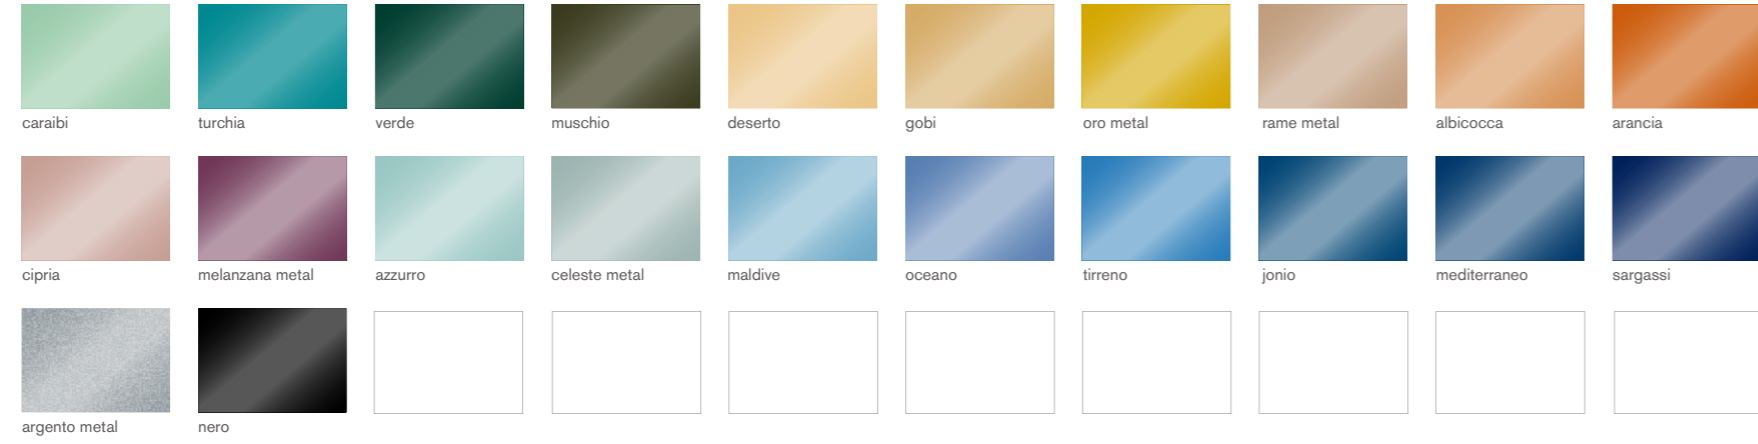

Glass *standard*