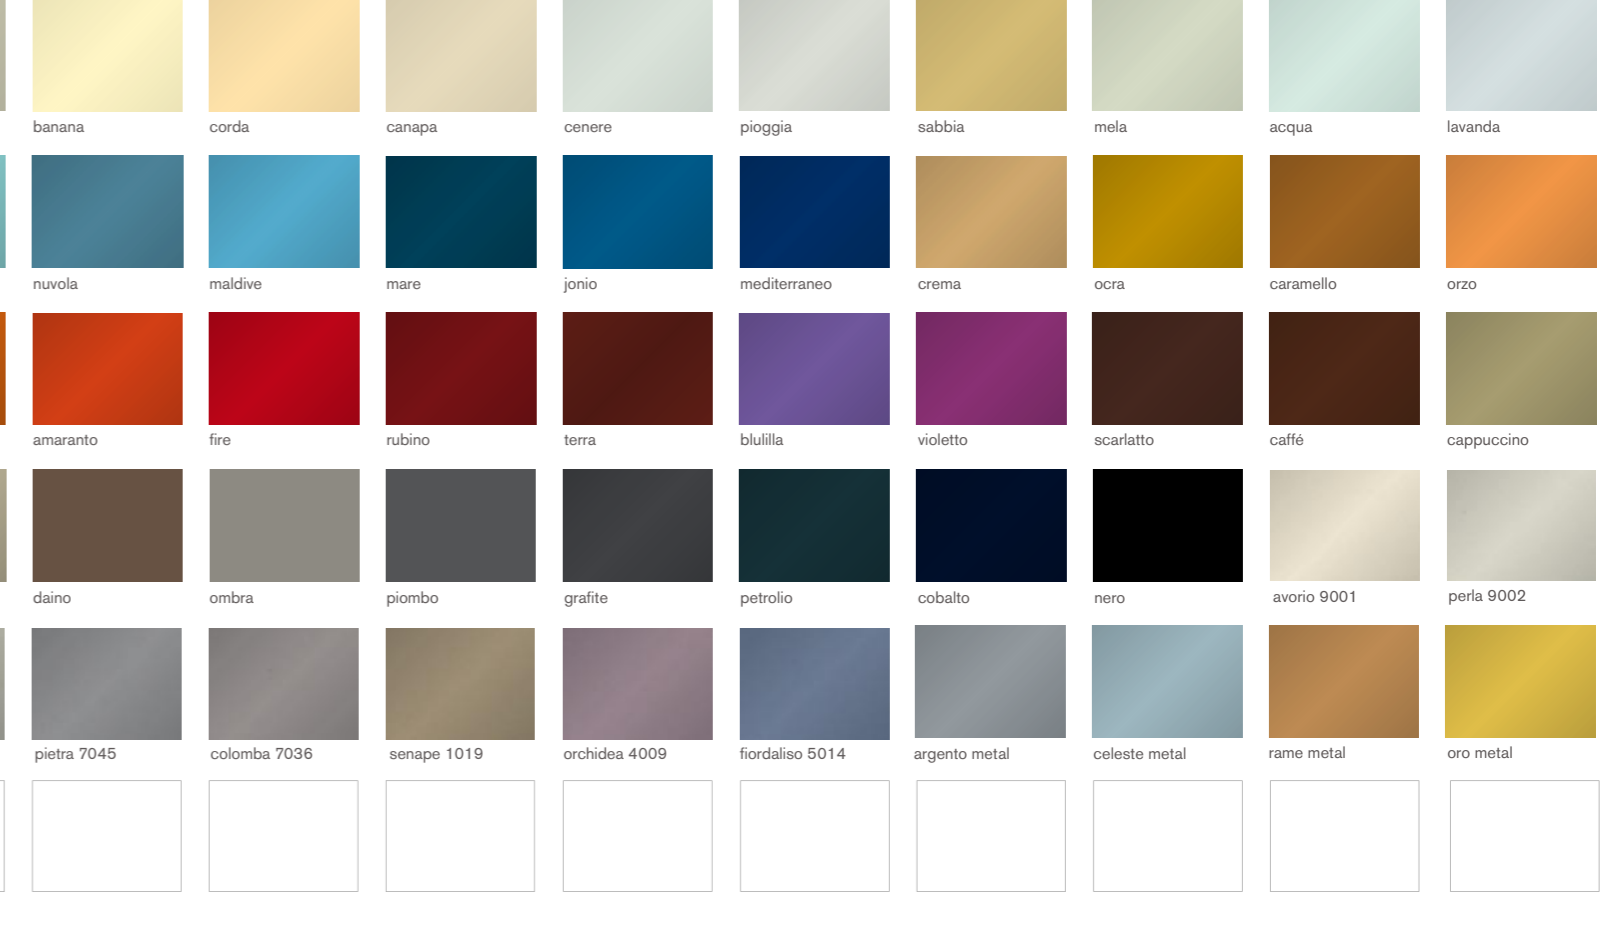

Extralight glass *sandblasted* th. 1 cm.