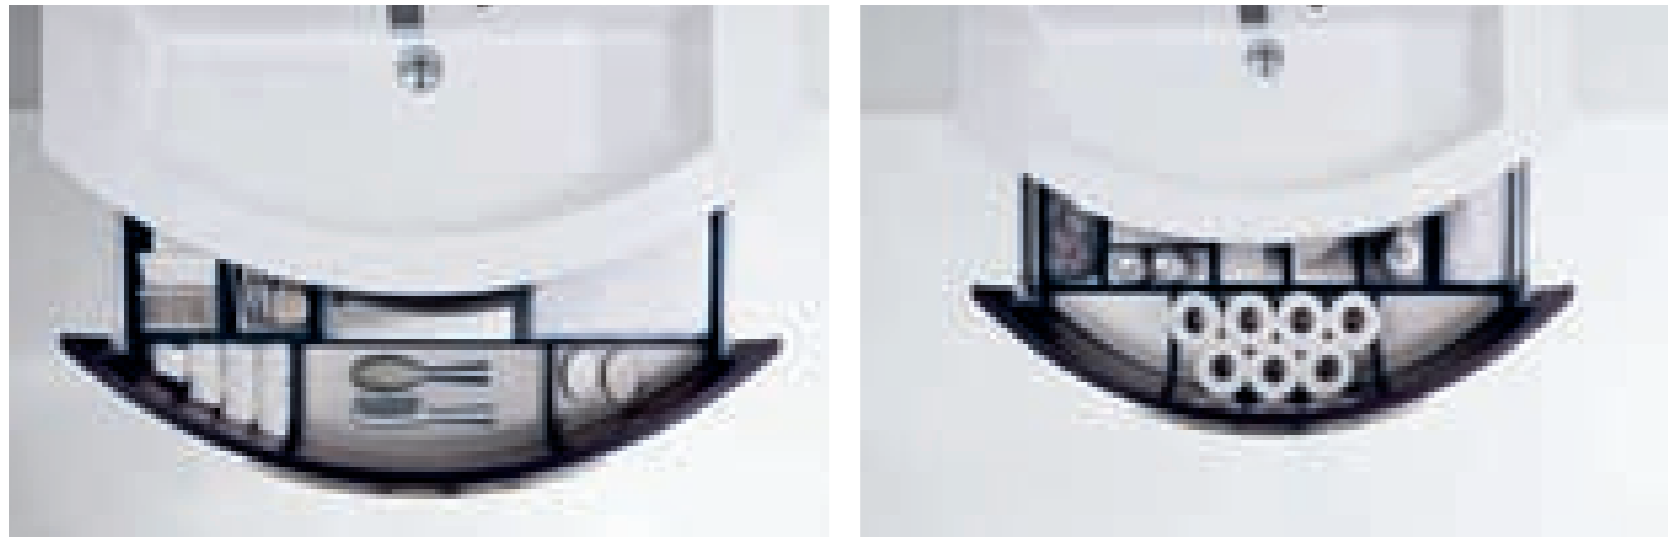

Attrezzature *interne* **CURVO** Internal *accessories* ROUNDED DOOR

Possono ugualmente essere utili e presenti in questo programma moduli da 105 cm (foto sx) e da 90 cm (foto dx), caratterizzati dalla presenza di un'anta curva.

Internal accessories can be useful and present in this program modules of 105 cm (picture in the left) and 90 cm (picture in the right) characterized by the rounded door.