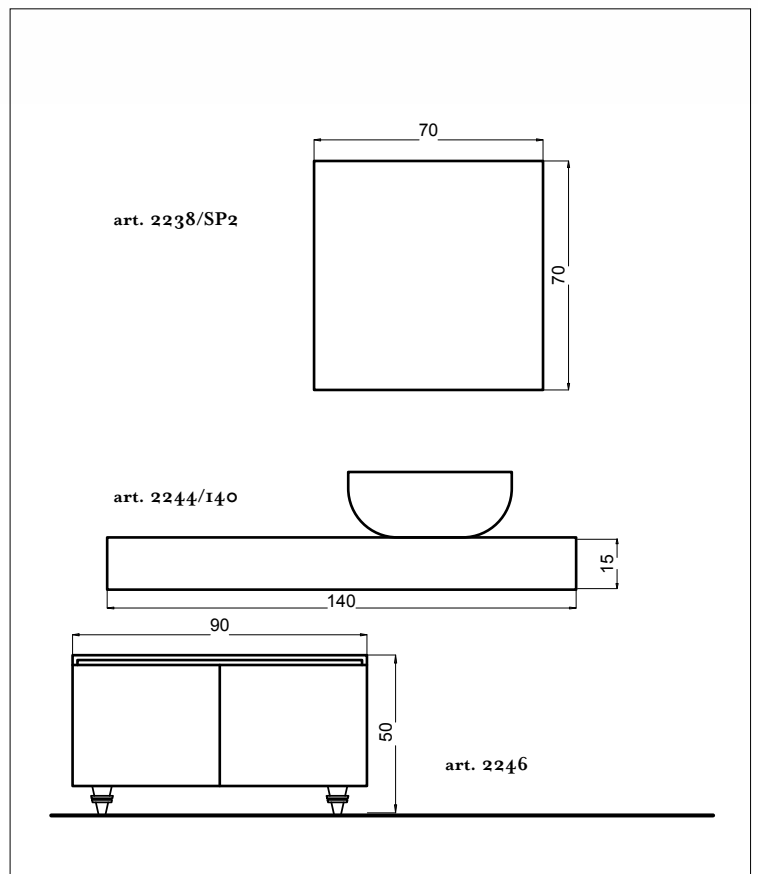

2246

Cassettiera in legno Lacca opaca
con frontali cassetti in Rovere scolpito
Chest of drawers in Matt Lacquer finish wood
with carved Oak drawers

Meuble 2 tiroirs en bois Laqué Matt
avec tiroirs en Rouvre sculpté

Кассетница из дерева в отделке матовый лак
с фронтальными кассетницами из резного дуба

90 x 50 x 50 cm