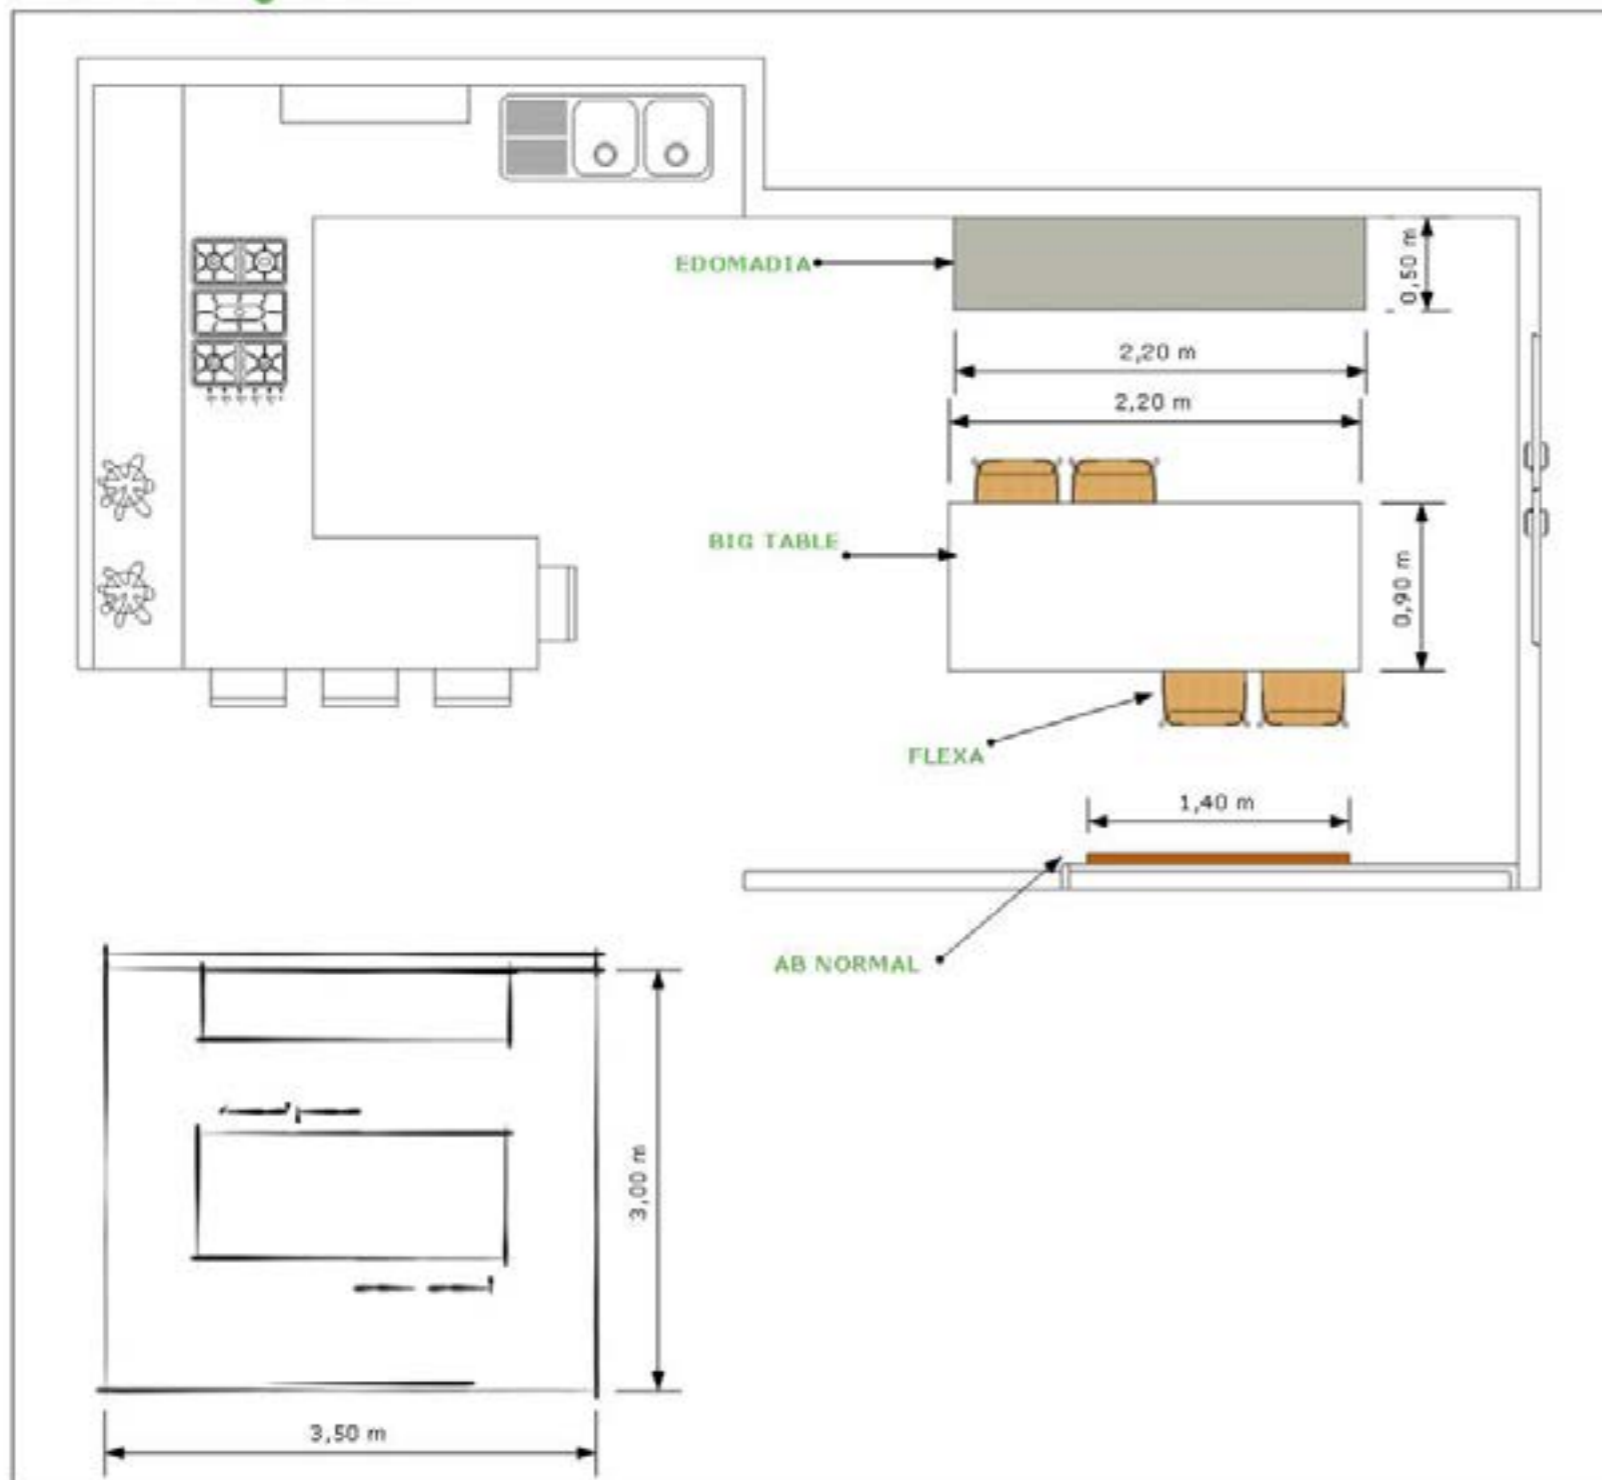

6D - dining area

EDOMADIA

GEM

BIG TABLE

FLEXA

AB NORMAL

COMPOSITION

6D

DINING AREA

SQUARE METERS

10,50 m²

ALIVAR
DISPLAY PROPOSALS