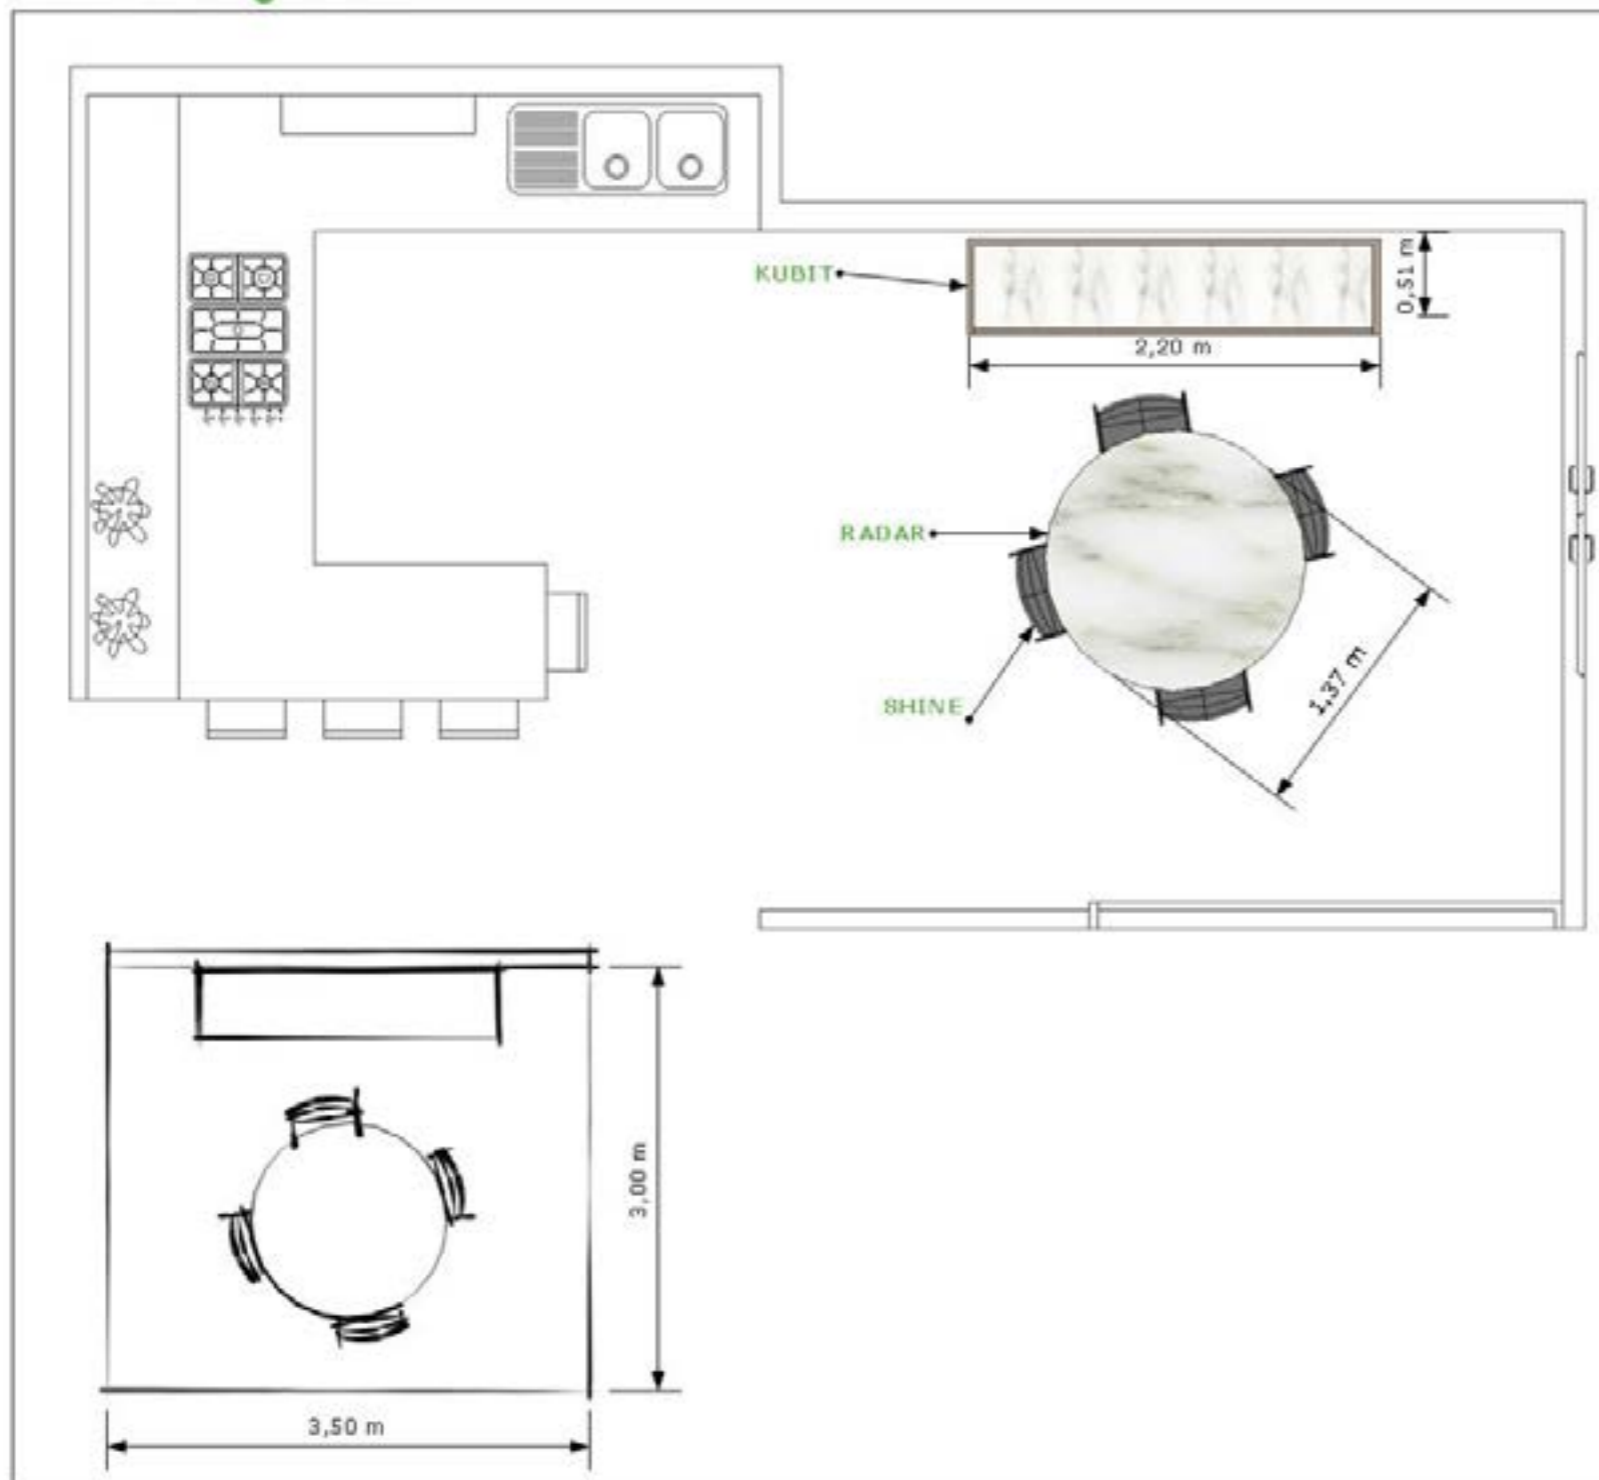

* Sizes are quoted in cm

COMPOSITION
6D
DINING AREA

7D | DINING area

RADAR_tablebed

DIAPASON_bookcase

PETIT PAPIER_table

VANITY_chair

FOLIO_TV unit

COMPOSITION

7D

DINING AREA

ALIVAR
DISPLAY PROPOSALS

7D - dining area

KUBIT

RADAR

LIUTO

SHINE

COMPOSITION

7D

DINING AREA

SQUARE METERS

10,50 m²

ALIVAR
DISPLAY PROPOSALS

A Option