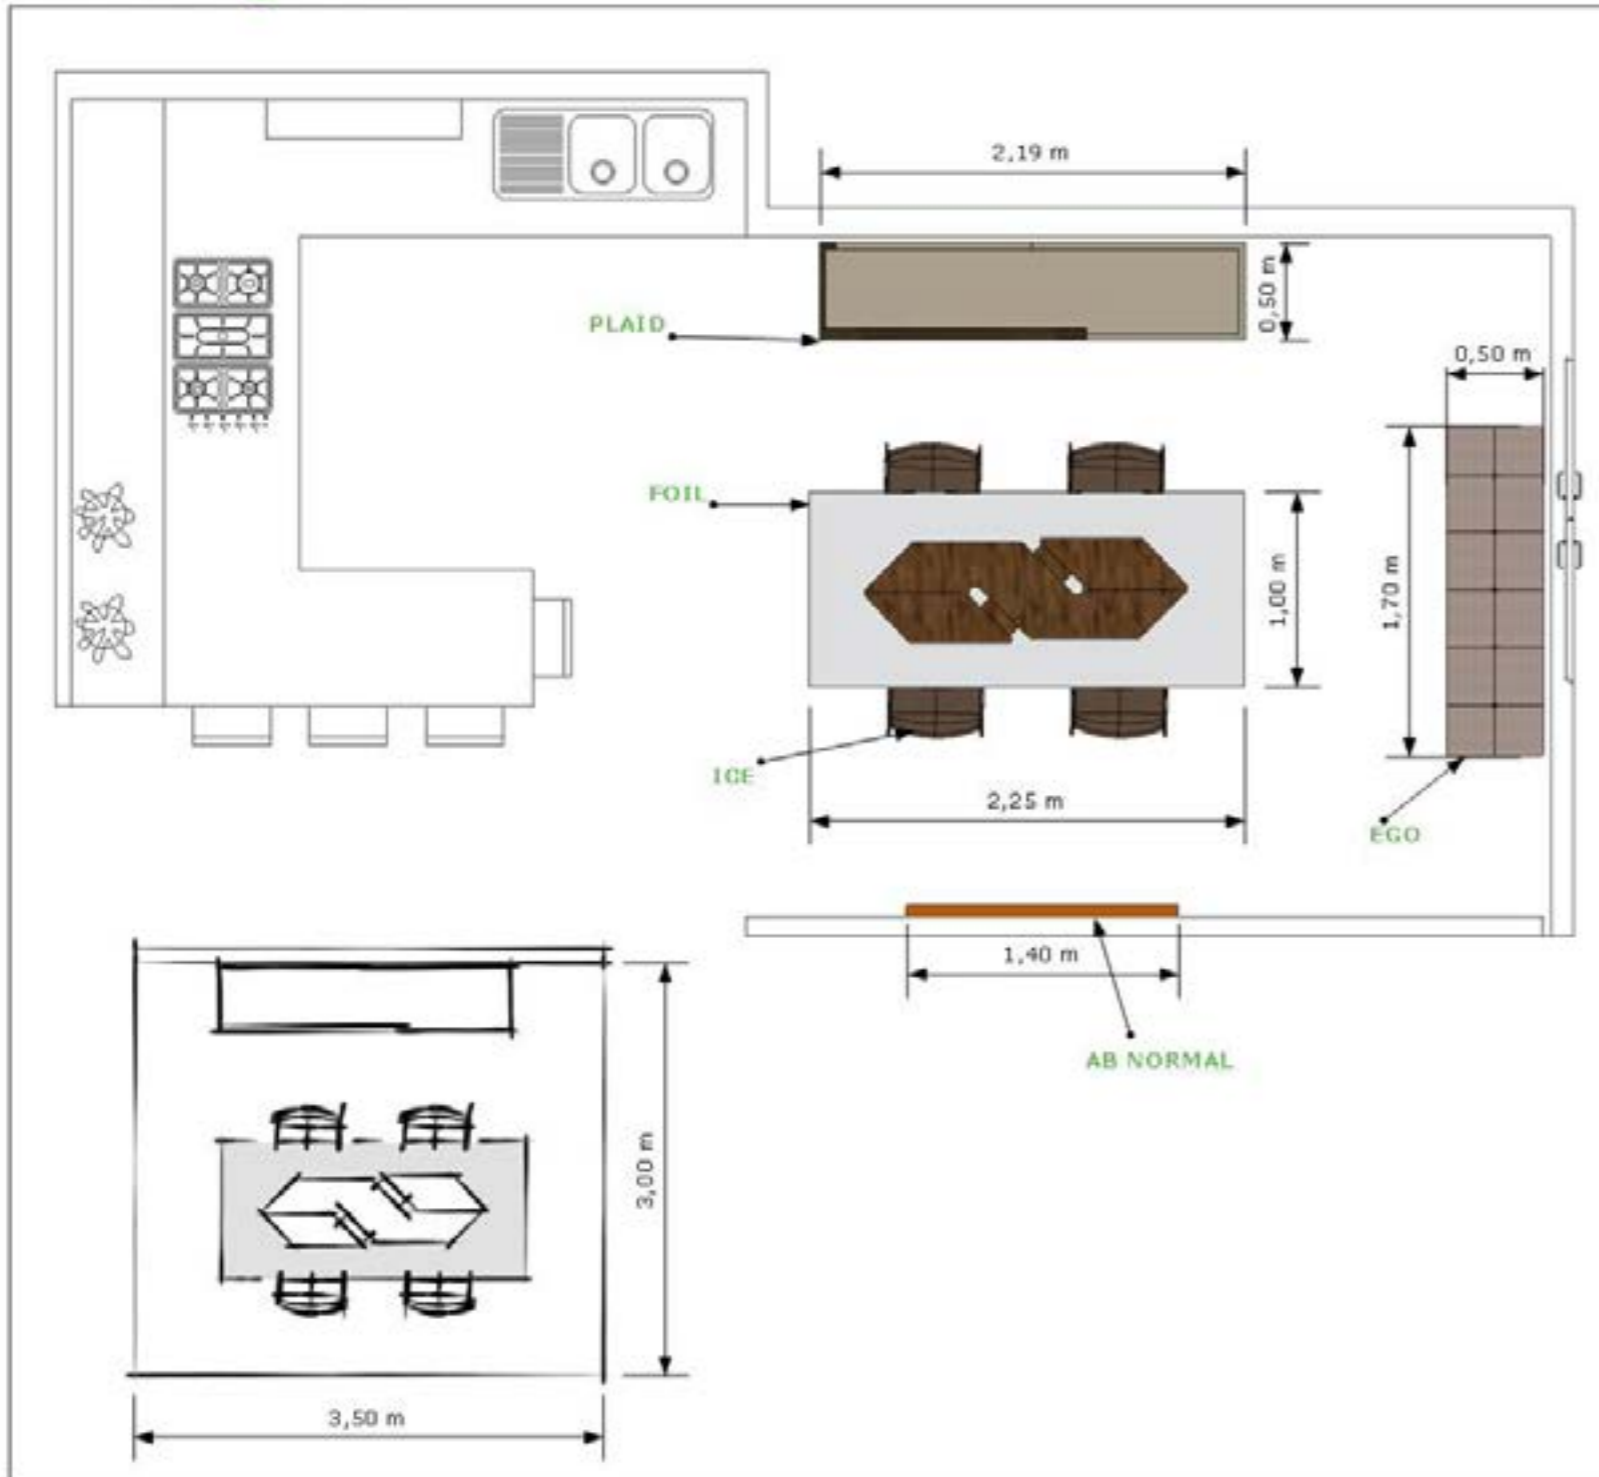

* Sizes are quoted in cm

COMPOSITION
8L
LIVING AREA

DINING
AREA

1D | DINING area

- FOIL_table
- ICE_chairs
- PLAID_sideboard
- EGO_bench
- AB NORMAL_wall clock

COMPOSITION

1D

DINING AREA

ALIVAR
DISPLAY PROPOSALS

1D - dining area

COMPOSITION
1D
DINING AREA

SQUARE METERS
10,50 m²

A Option

Nr	Article	Description	fabrics / leathers								Materials							Points	Points Total	Display
			Fabric cat. A	Fabric cat. B	Fabric cat. C	Fabric cat. D	Leather cat. E	Leather cat. F	Leather cat. G	Leather cat. L	Matt lacquered	Glossy lacquered	Oak	Glass	Hide	Painted base	Chrome base			
1D/A1 1	TFLR225	FOIL table 225x100x75h										x	x					3.350	3.350	
4	ICES	ICE Chair 50x60x77h												x		x		730	2.920	
																				6.270
1D/A2 1	CPL1	PLAID sideboard 219x50x76h								x								3.180	3.180	
1	PE170	EGO bench 170x50x42h		x												x		1.670	1.670	
1	9000	AB NORMAL wall clock diam. 140x6									x							1.598	1.598	
		ICE																		12.718
																				