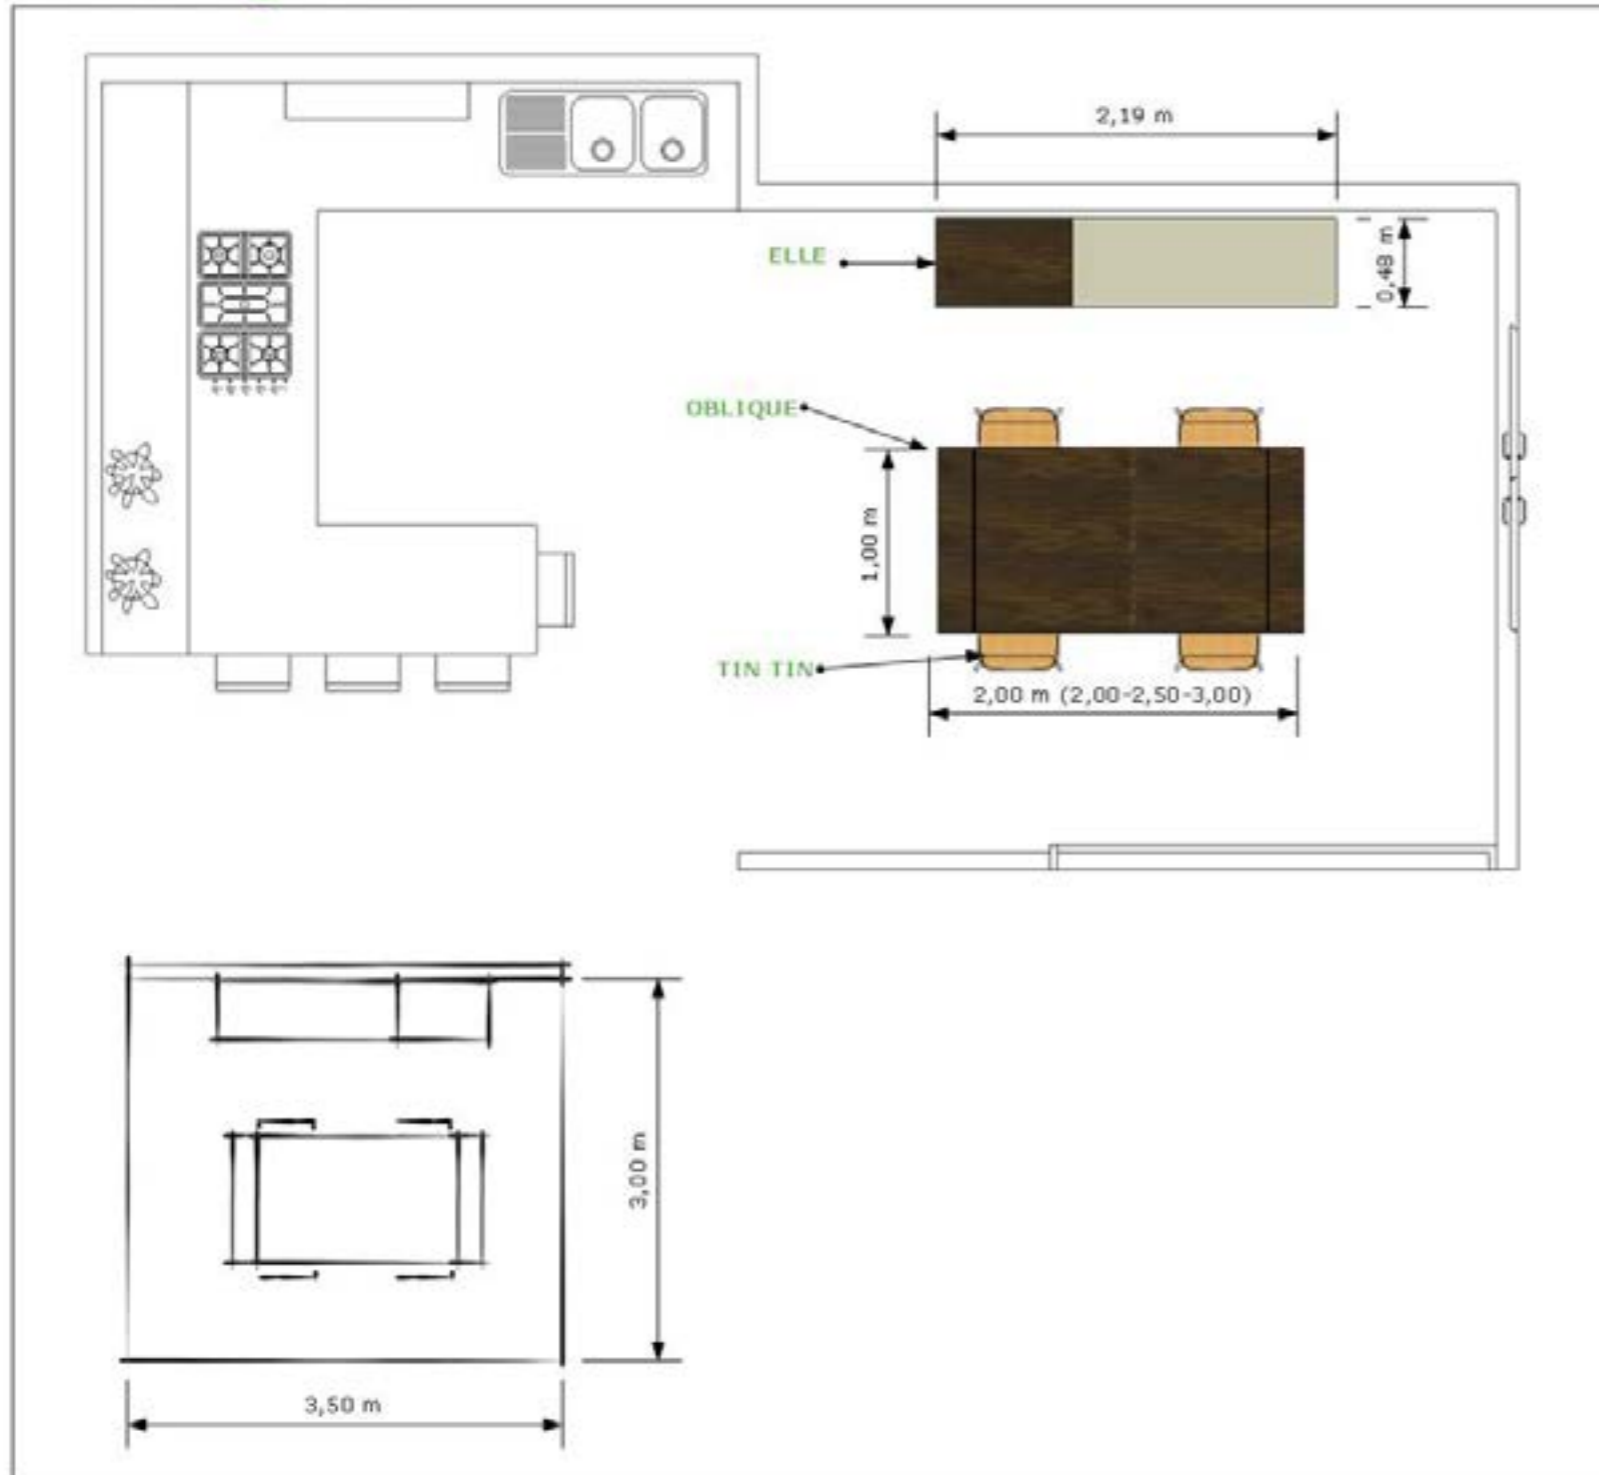

2D - dining area

ELLE

OBLIQUE

TIN TIN

COMPOSITION

2D

DINING AREA

SQUARE METERS

10,50 m²

ALIVAR
DISPLAY PROPOSALS