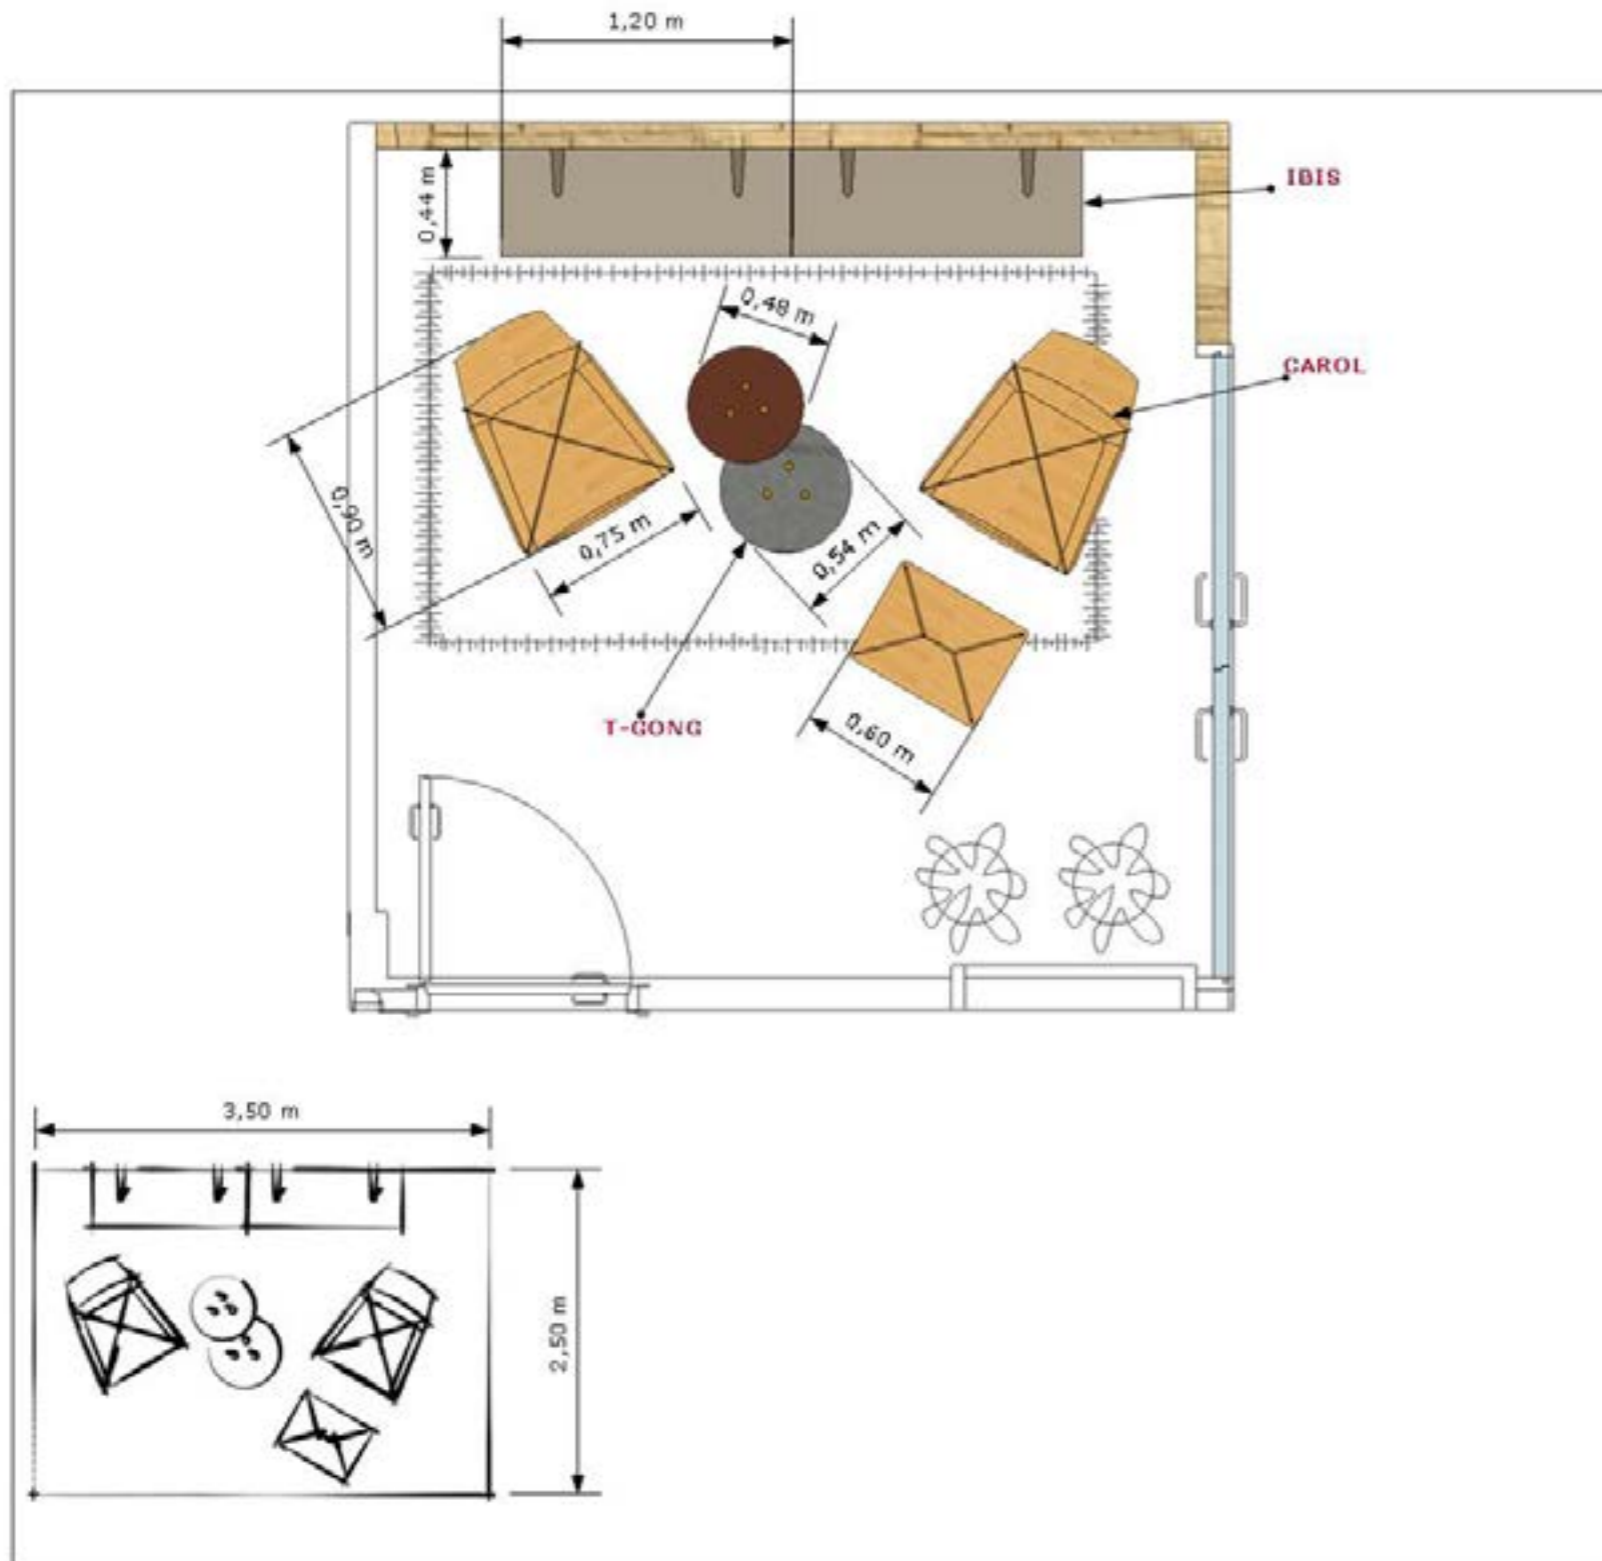

KIRON_barstool

COMPOSITION

8L

LIVING AREA

ALIVAR
DISPLAY PROPOSALS

COMPOSITION
8L
 LIVING AREA

SQUARE METERS
 8,75 m²

A Option