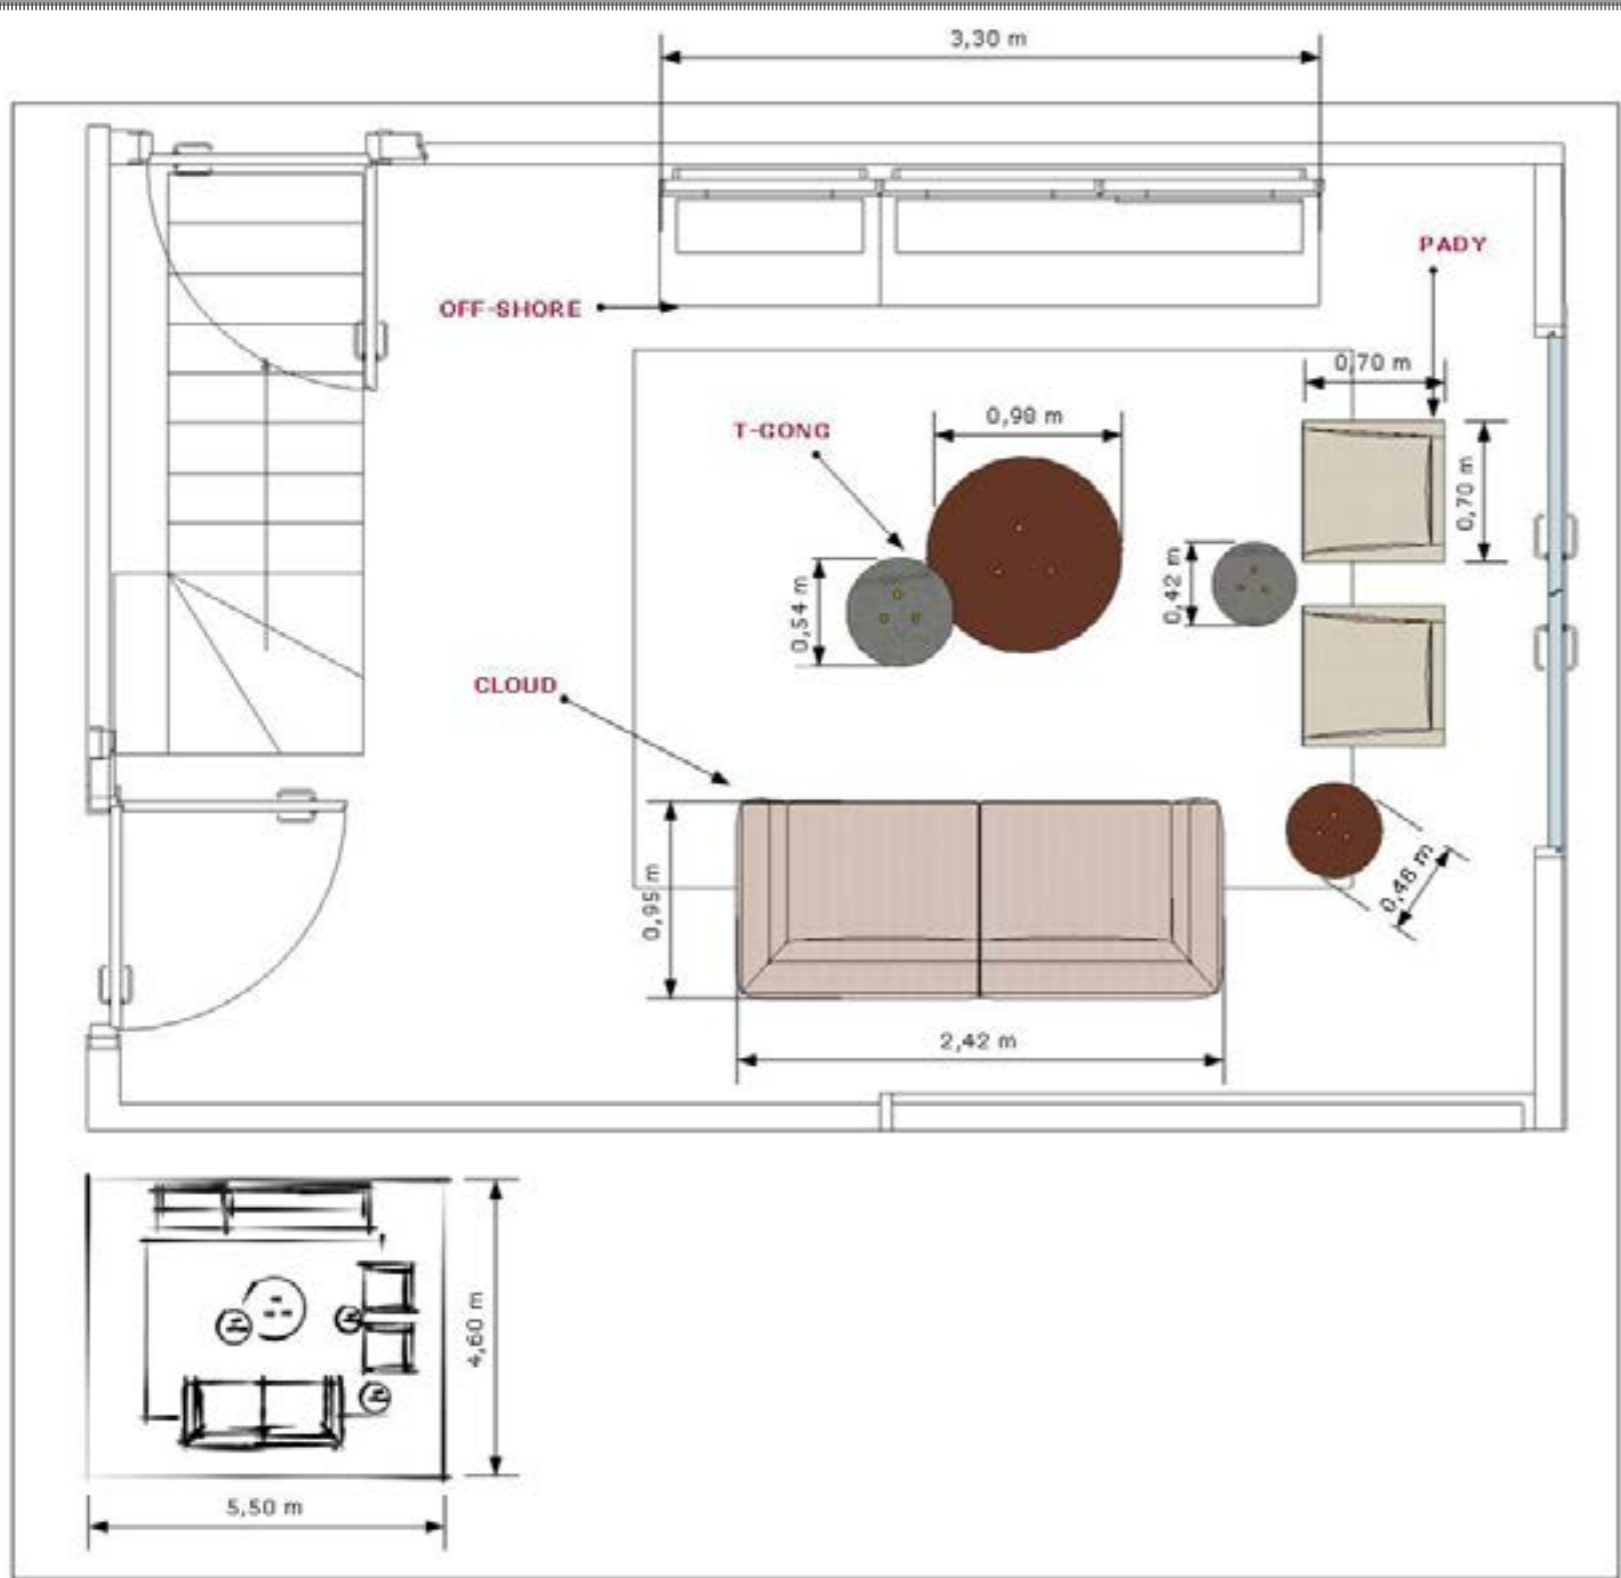

OFF-SHORE_wall unit

COMPOSITION

2L

LIVING AREA

ALIVAR
DISPLAY PROPOSALS

COMPOSITION
2L
 LIVING AREA

SQUARE METERS
 25,30 m²

A Option

Nr	Article	Description	Fabric cat. A	Fabric cat. B	Fabric cat. C	Fabric cat. D	Leather cat. E	Leather cat. F	Leather cat. G	Leather cat. L	Matt lacquered	Glossy lacquered	Oak	Peltrox	Bronze	Light	Chrome base	Points	Points Total	Display		
			fabrics / leathers								Materials											
2L/A1	1	DCL242	CLOUD sofa 242x95x66h	x														4.949	4.949			
	2	PDY1	PADY armchair 70x70x66h	x														2.050	4.100			
	1	TG98	T-GONG diam.98 h28															1.595	1.595			
	1	TG54	T-GONG diam.54 h31															742	742			
																					11.386	
2L/A2	1	TG42	T-GONG diam. 42 h51															652	652			
	1	TG48	T-GONG diam. 48 h41															686	686			
	1	OFF-SHORE	wall unit cm 330									x						12.589	12.589			
			matt lacquered																			
																					25.313	