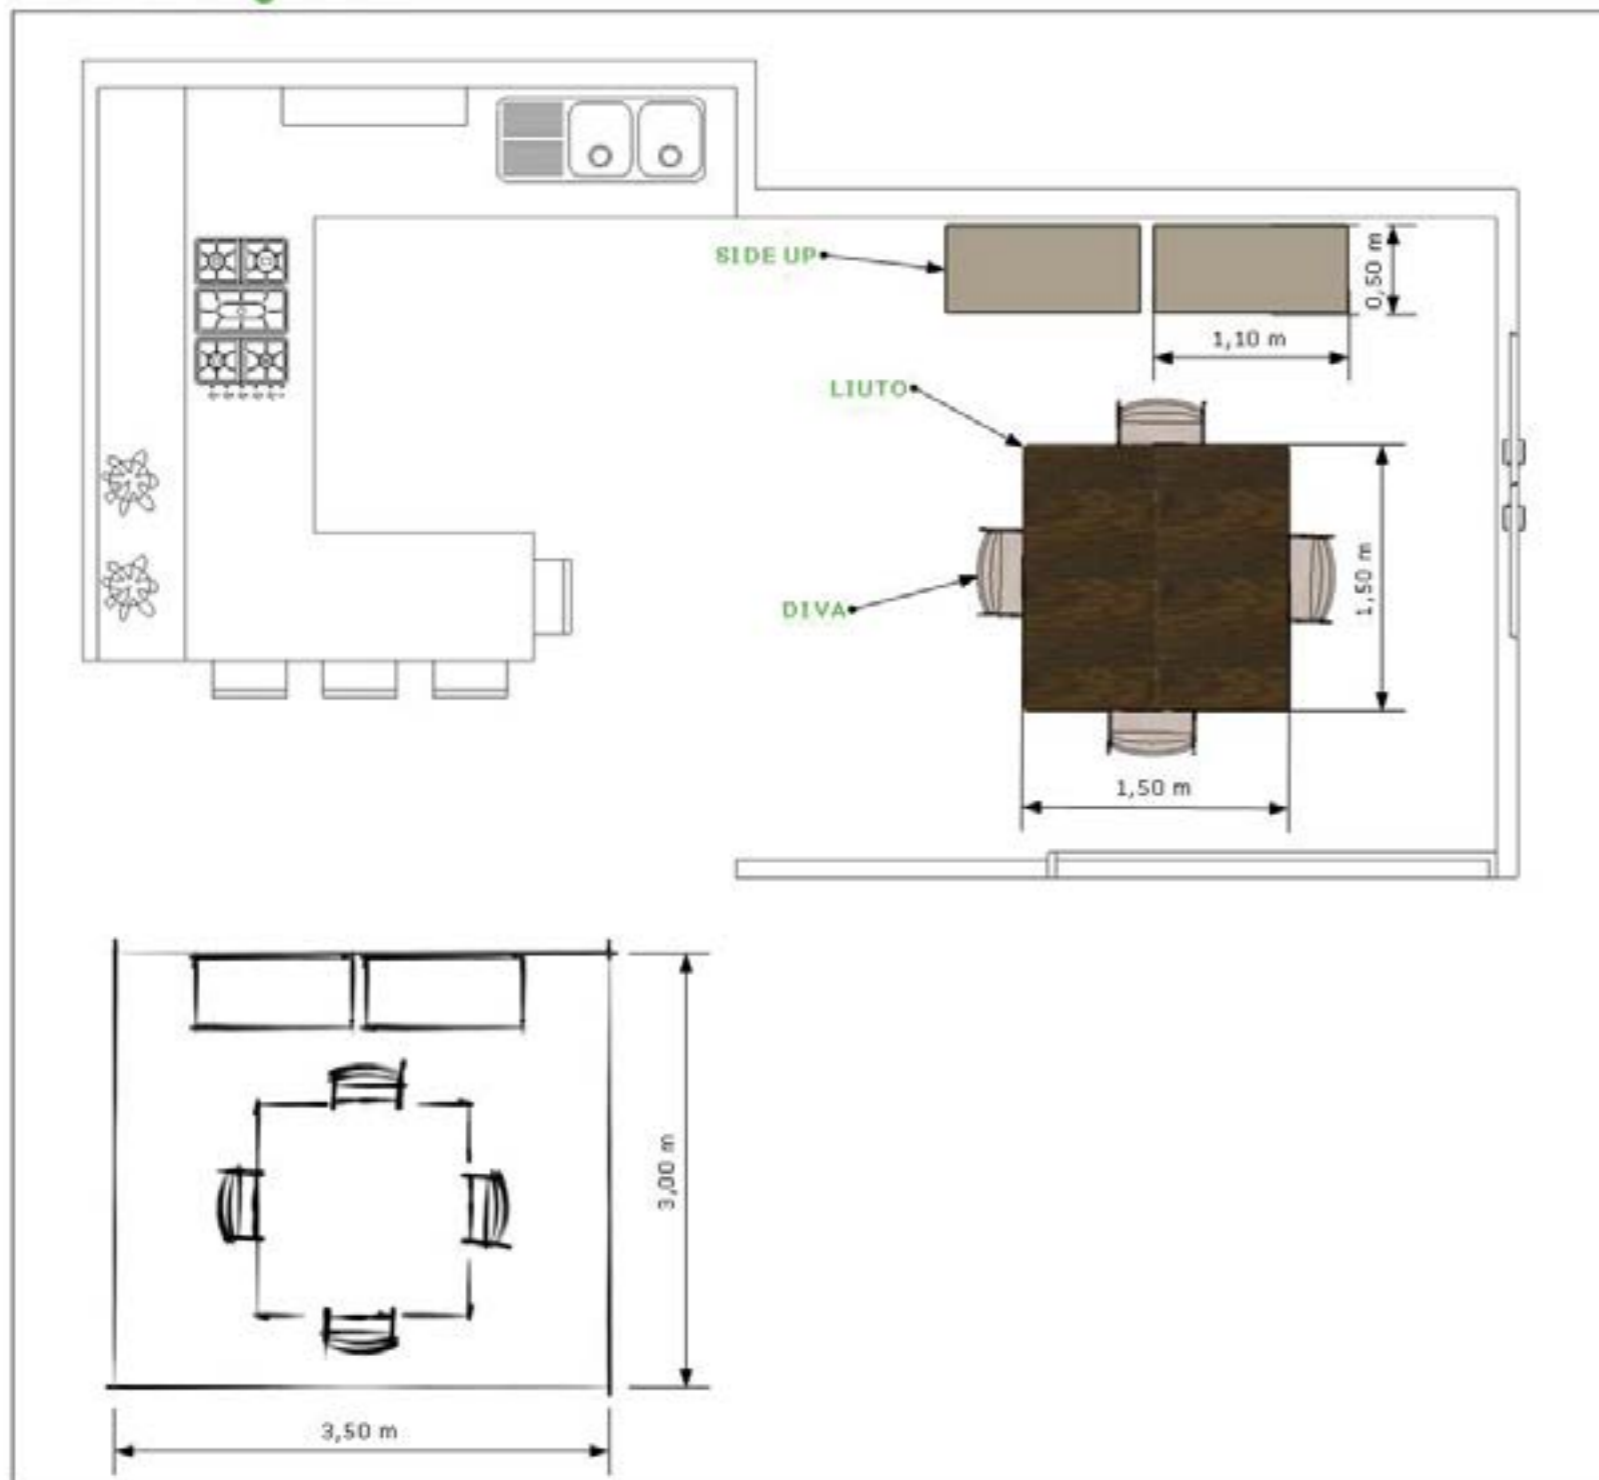

8D - dining area

COMPOSITION

8D

DINING AREA

SQUARE METERS

10,50 m²

ALIVAR
DISPLAY PROPOSALS