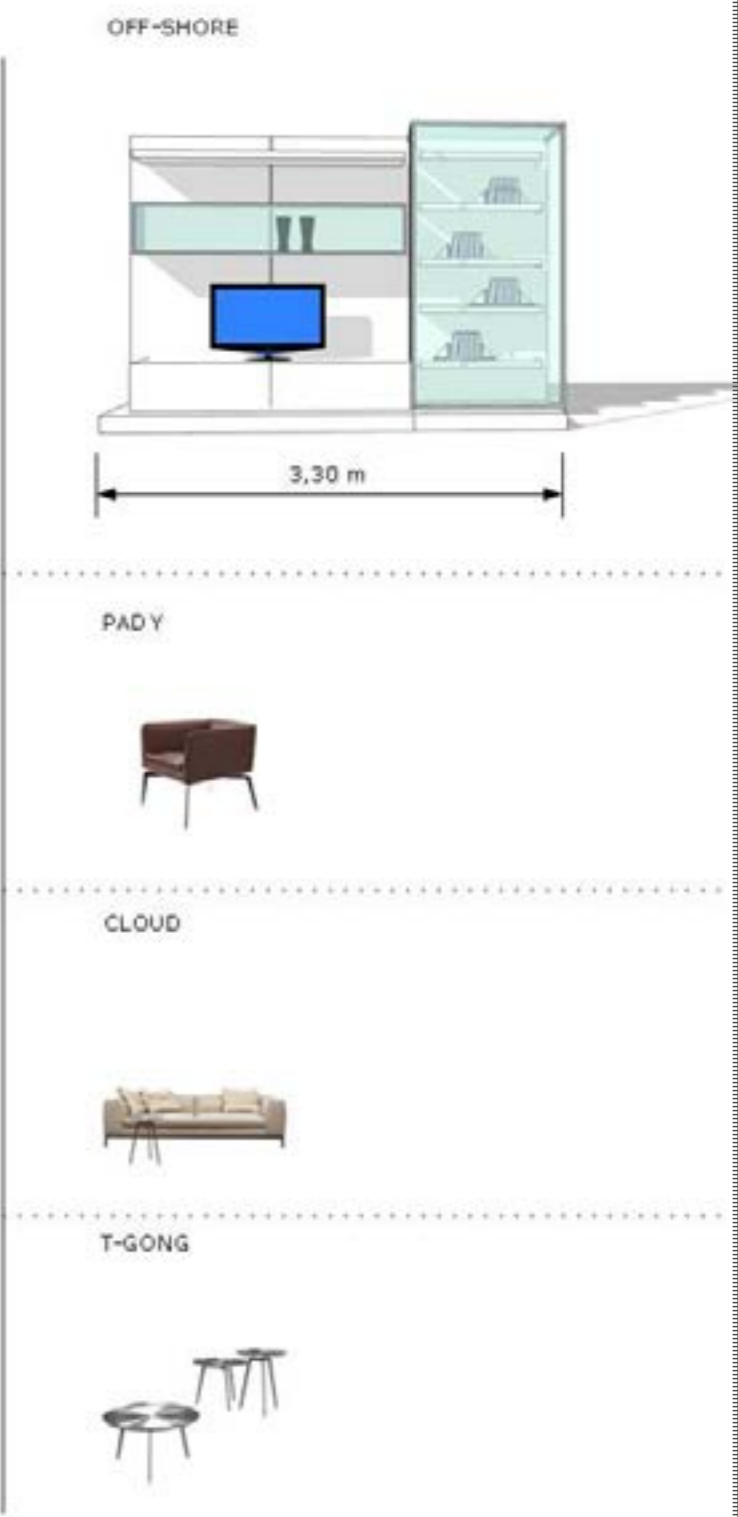

* Sizes are quoted in cm

COMPOSITION

1L

LIVING AREA

2L | LIVING area

CLOUD_sofa

T-GONG_side and low tables

PADY_armchairs

OFF-SHORE_wall unit

COMPOSITION

2L

LIVING AREA

ALIVAR
DISPLAY PROPOSALS

COMPOSITION
2L
 LIVING AREA

SQUARE METERS
 25,30 m²

A Option

Nr	Article	Description	Fabric cat. A	Fabric cat. B	Fabric cat. C	Fabric cat. D	Leather cat. E	Leather cat. F	Leather cat. G	Leather cat. L	Matt lacquered	Glossy lacquered	Oak	Peltrox	Bronze	Light	Chrome base	Points	Points Total	Display		
			fabrics / leathers								Materials											
2L/A1	1	DCL242	CLOUD sofa 242x95x66h	x														4.949	4.949			
	2	PDY1	PADY armchair 70x70x66h	x														2.050	4.100			
	1	TG98	T-GONG diam.98 h28															1.595	1.595			
	1	TG54	T-GONG diam.54 h31															742	742			
																					11.386	
2L/A2	1	TG42	T-GONG diam. 42 h51															652	652			
	1	TG48	T-GONG diam. 48 h41															686	686			
	1	OFF-SHORE	wall unit cm 330									x						12.589	12.589			
			matt lacquered																			
																					25.313	