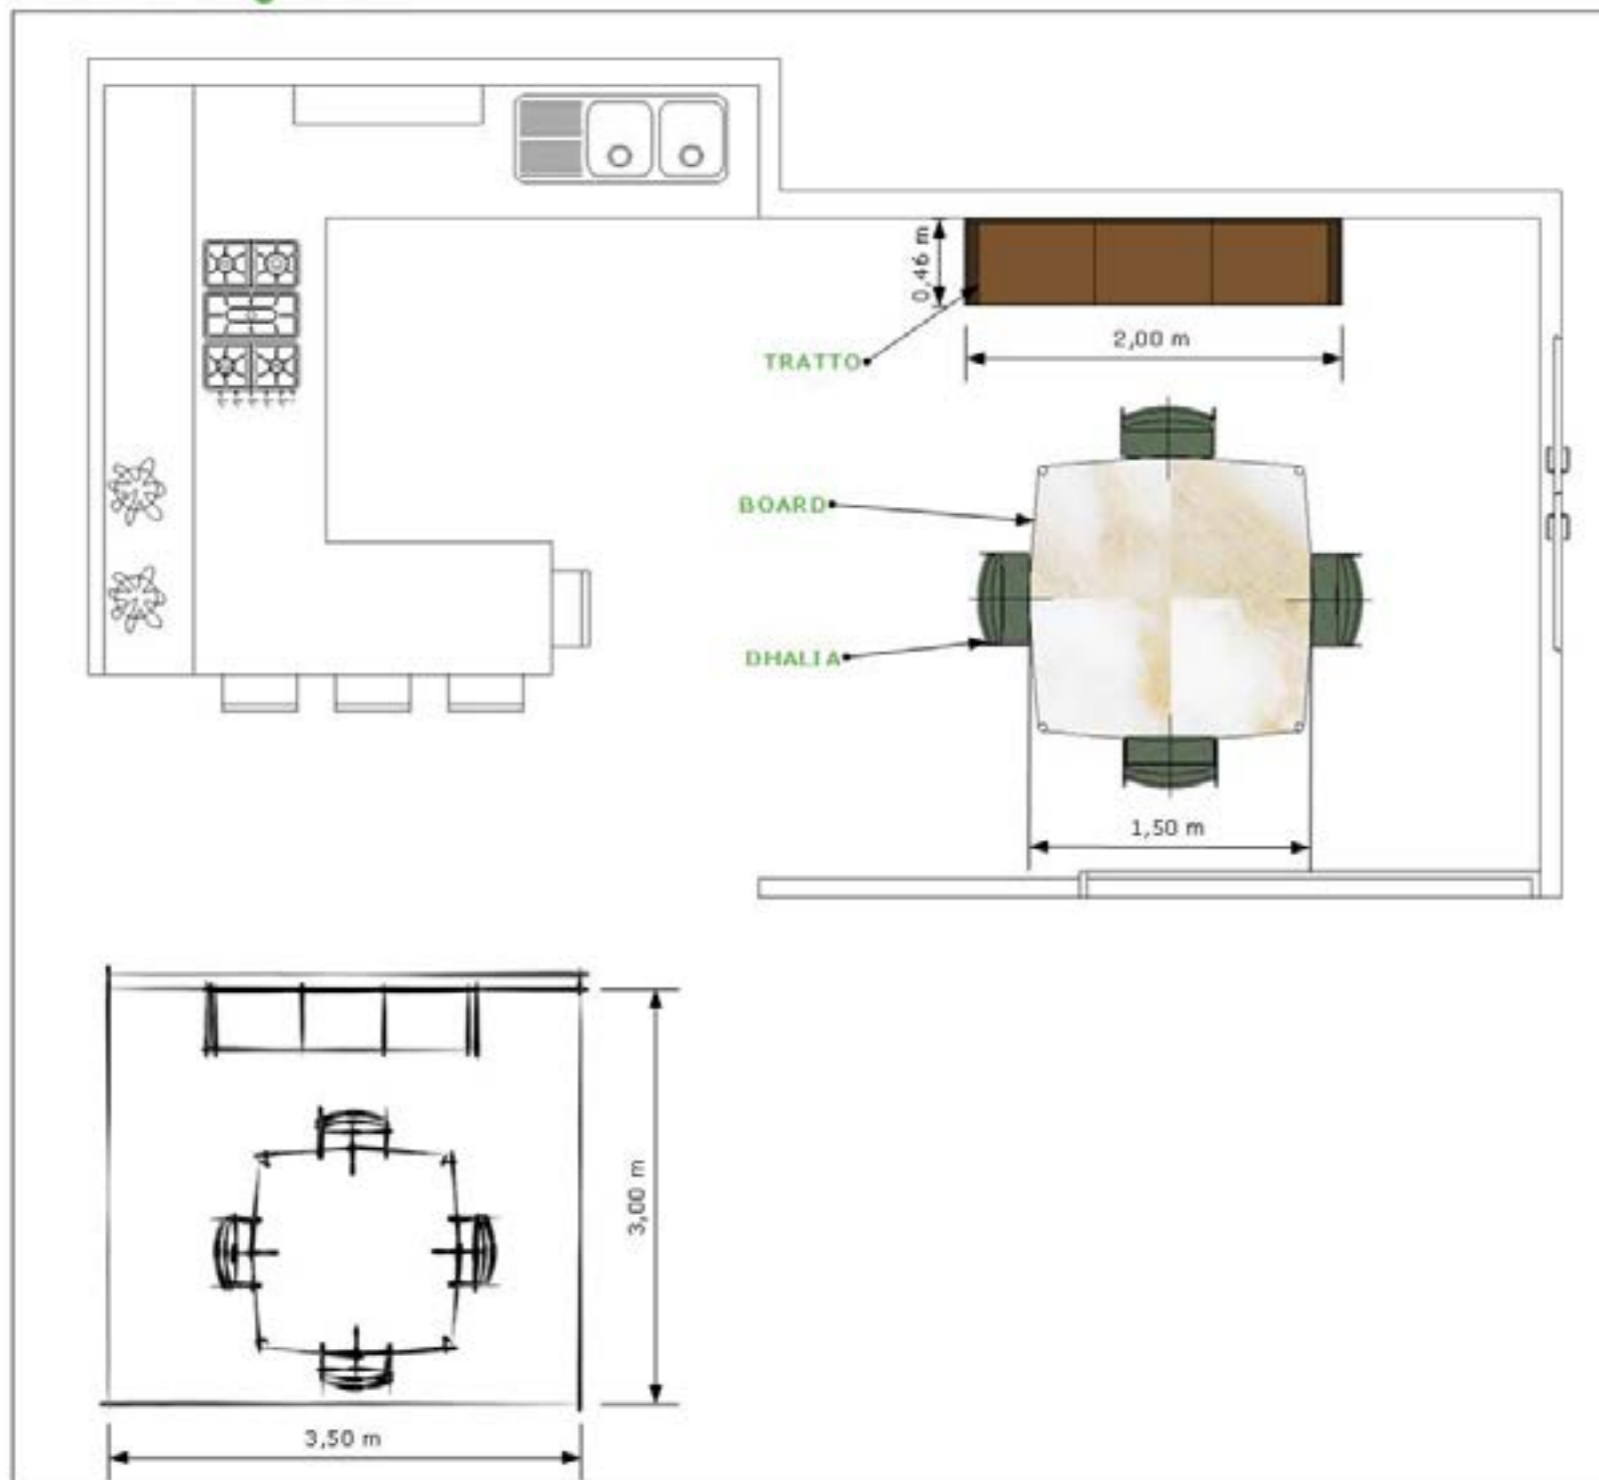

* Sizes are quoted in cm

COMPOSITION
3D
DINING AREA

4D | DINING area

BOARD_table

DHALIA_chairs

TRATTO_sideboard

COMPOSITION

4D

DINING AREA

ALIVAR
DISPLAY PROPOSALS

4D - dining area

COMPOSITION

4D

DINING AREA

SQUARE METERS

10,50 m²