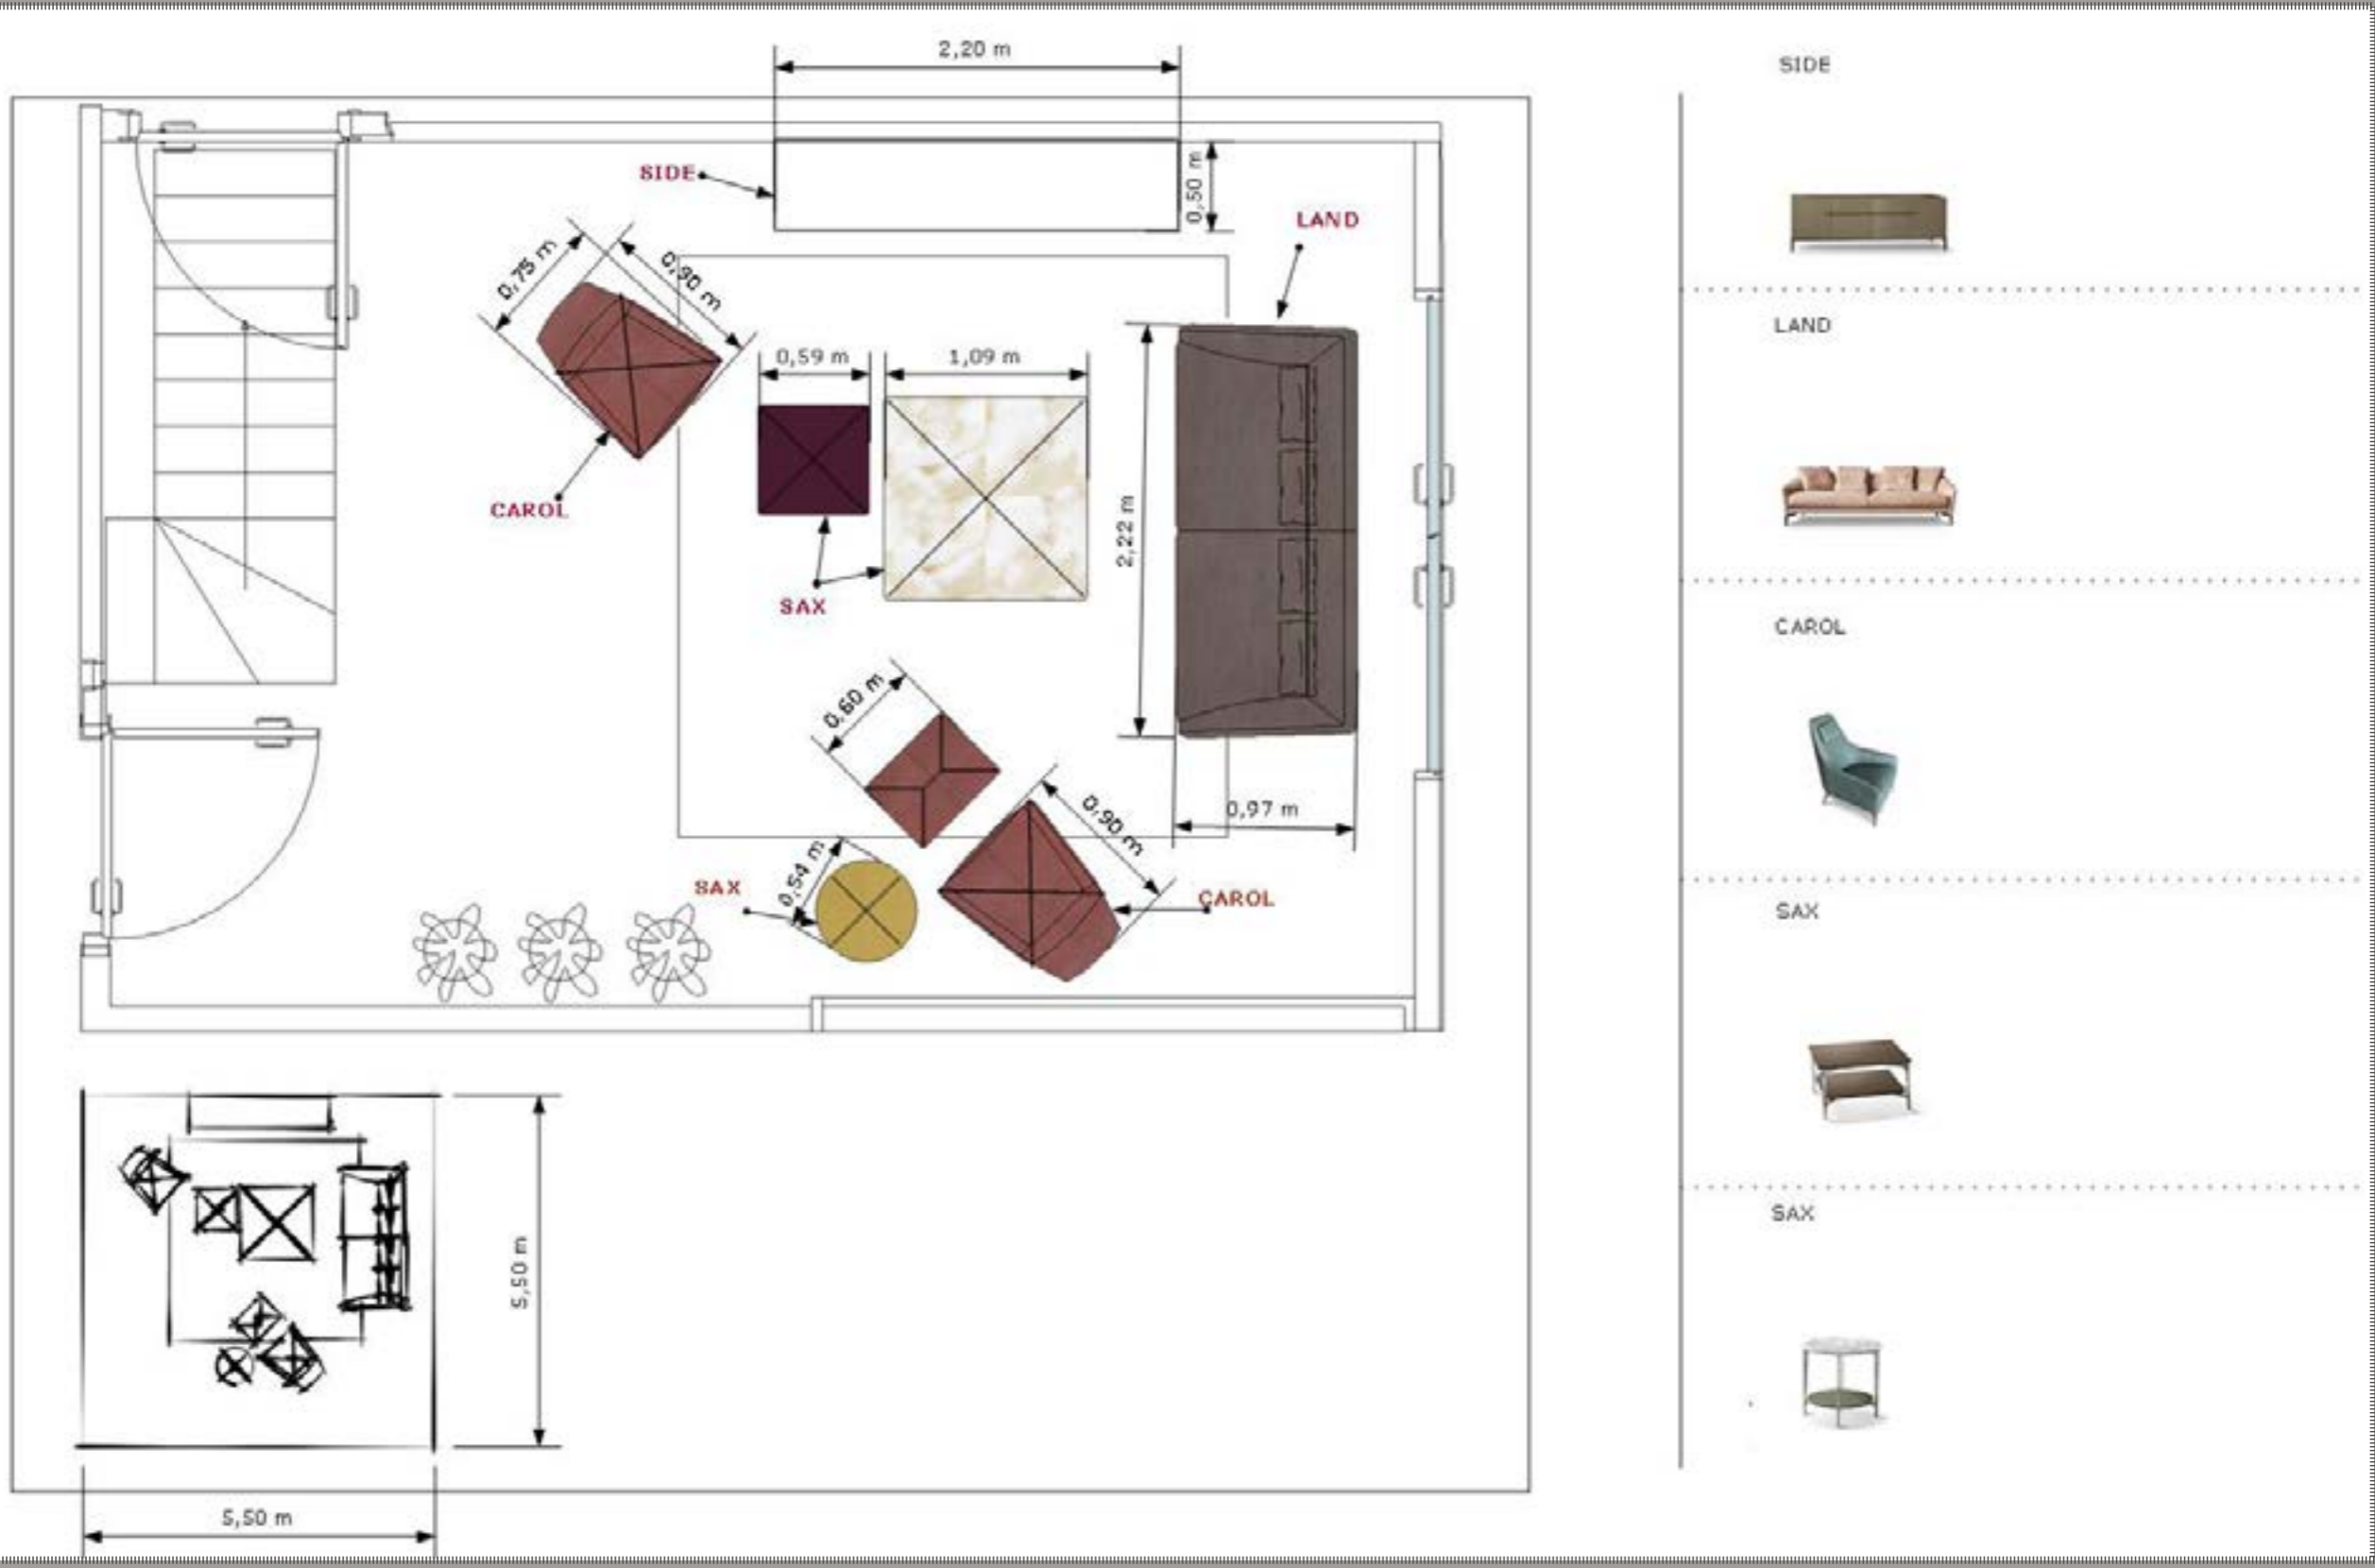

LIVING
AREA

1L | LIVING area

LAND_sofa
SAX_side and low tables
CAROL_armchairs
SIDE_wall unit

COMPOSITION

1L

LIVING AREA

ALIVAR
DISPLAY PROPOSALS

COMPOSITION
1L
 LIVING AREA

SQUARE METERS
 30,25 m²

ALIVAR
 DISPLAY PROPOSALS

A Option

Nr	Article	Description	Fabric cat. A	Fabric cat. B	Fabric cat. C	Fabric cat. D	Leather cat. E	Leather cat. F	Leather cat. G	Leather cat. L	Matt lacquered	Glossy lacquered	Oak	Michelangelo	Chrome base	Points	Points Total	Display
			fabrics / leathers								Materials							
1L/A1	1	DLN222	LAND sofa 222x97x67h	x											x	4.830	4.830	
	1	PCR1	CAROL armchair 75x90x92h		x										x	2.604	2.604	
	1	TSXQ109	SAX low table 109x109x34h								x		x		x	1.778	1.778	
																		9.212
1L/A2	1	PCR1	CAROL armchair 75x90x92h		x										x	2.604	2.604	
	1	PCR60P	CAROL ottoman 60x46x40h		x										x	1.144	1.144	
	1	TSXQ59	SAX low table 59x59x34h								x		x		x	1.216	1.216	
	1	TSXR54B	SAX side table diam54x50h								x				x	840	840	
	1	CSD1	SIDE sideboard 220x50x75h								x					5.200	5.200	
																		20.216