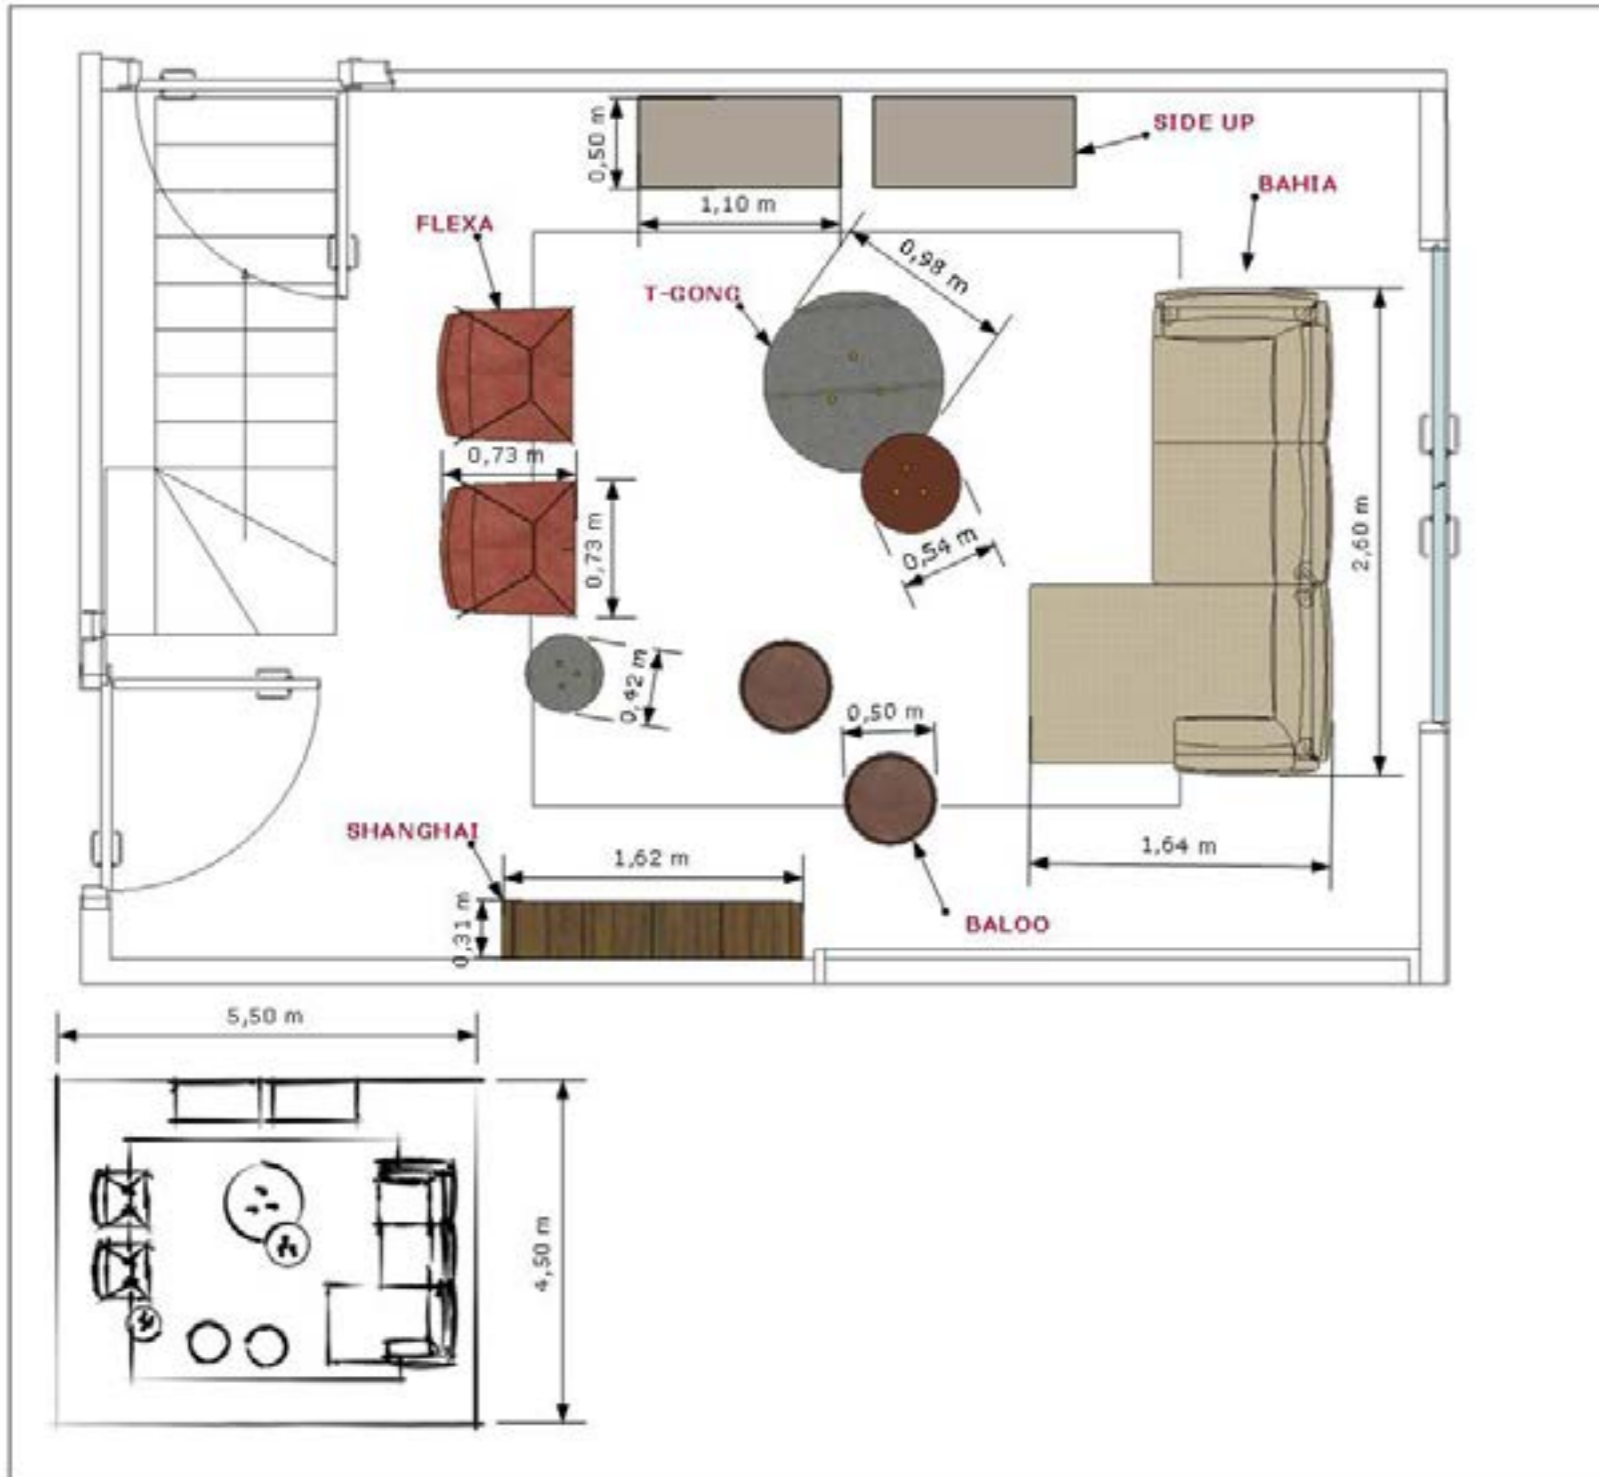

* Sizes are quoted in cm

COMPOSITION
4L
LIVING AREA

5L | LIVING area

- BAHIA_sofa
- FLEXA_lounge chair
- T-GONG_low and side table
- SIDE UP_sideboard
- SHANGHAI_bookcase
- BALOO_ottoman

COMPOSITION

5L

LIVING AREA

ALIVAR
DISPLAY PROPOSALS

COMPOSITION
5L
 LIVING AREA

SQUARE METERS
 24,75 m²

A Option

Nr	Article	Description	fabrics / leathers								Materials						Points	Points Total	Display	
			Fabric cat. A	Fabric cat. B	Fabric cat. C	Fabric cat. D	Leather cat. E	Leather cat. F	Leather cat. G	Leather cat. L	oak	Matt lacquered	Glossy lacquered	Peltrox	Bronze	Light				Chrome base
1	DBHT164SX	BAHIA element 164x96x77h	x															4.118	4.118	
1	DBHD96DX	BAHIA chaise 96x164x77h	x															3.706	3.706	
1	TG54	T-GONG diam.54 h31												x				742	742	
1	TG98	T-GONG diam.98 h28												x				1.595	1.595	
1	CSD2	SIDE UP sideb. 110x50x130h											x					5.560	5.560	
																				15.721
1	CSD2	SIDE UP sideb. 110x50x130h											x					5.560	5.560	
1	TG42	T-GONG diam.42 h51												x				652	652	
2	PFX1	FLEXA lounge chair 73x73x73h		x										x				1.508	3.016	
2	PBA50	BALOO ottoman diam.50 h43	x															540	1.080	
1	LSH2	SHANGHAI bookcase 162x31x237h											x	x				5.980	5.980	
																				32.009