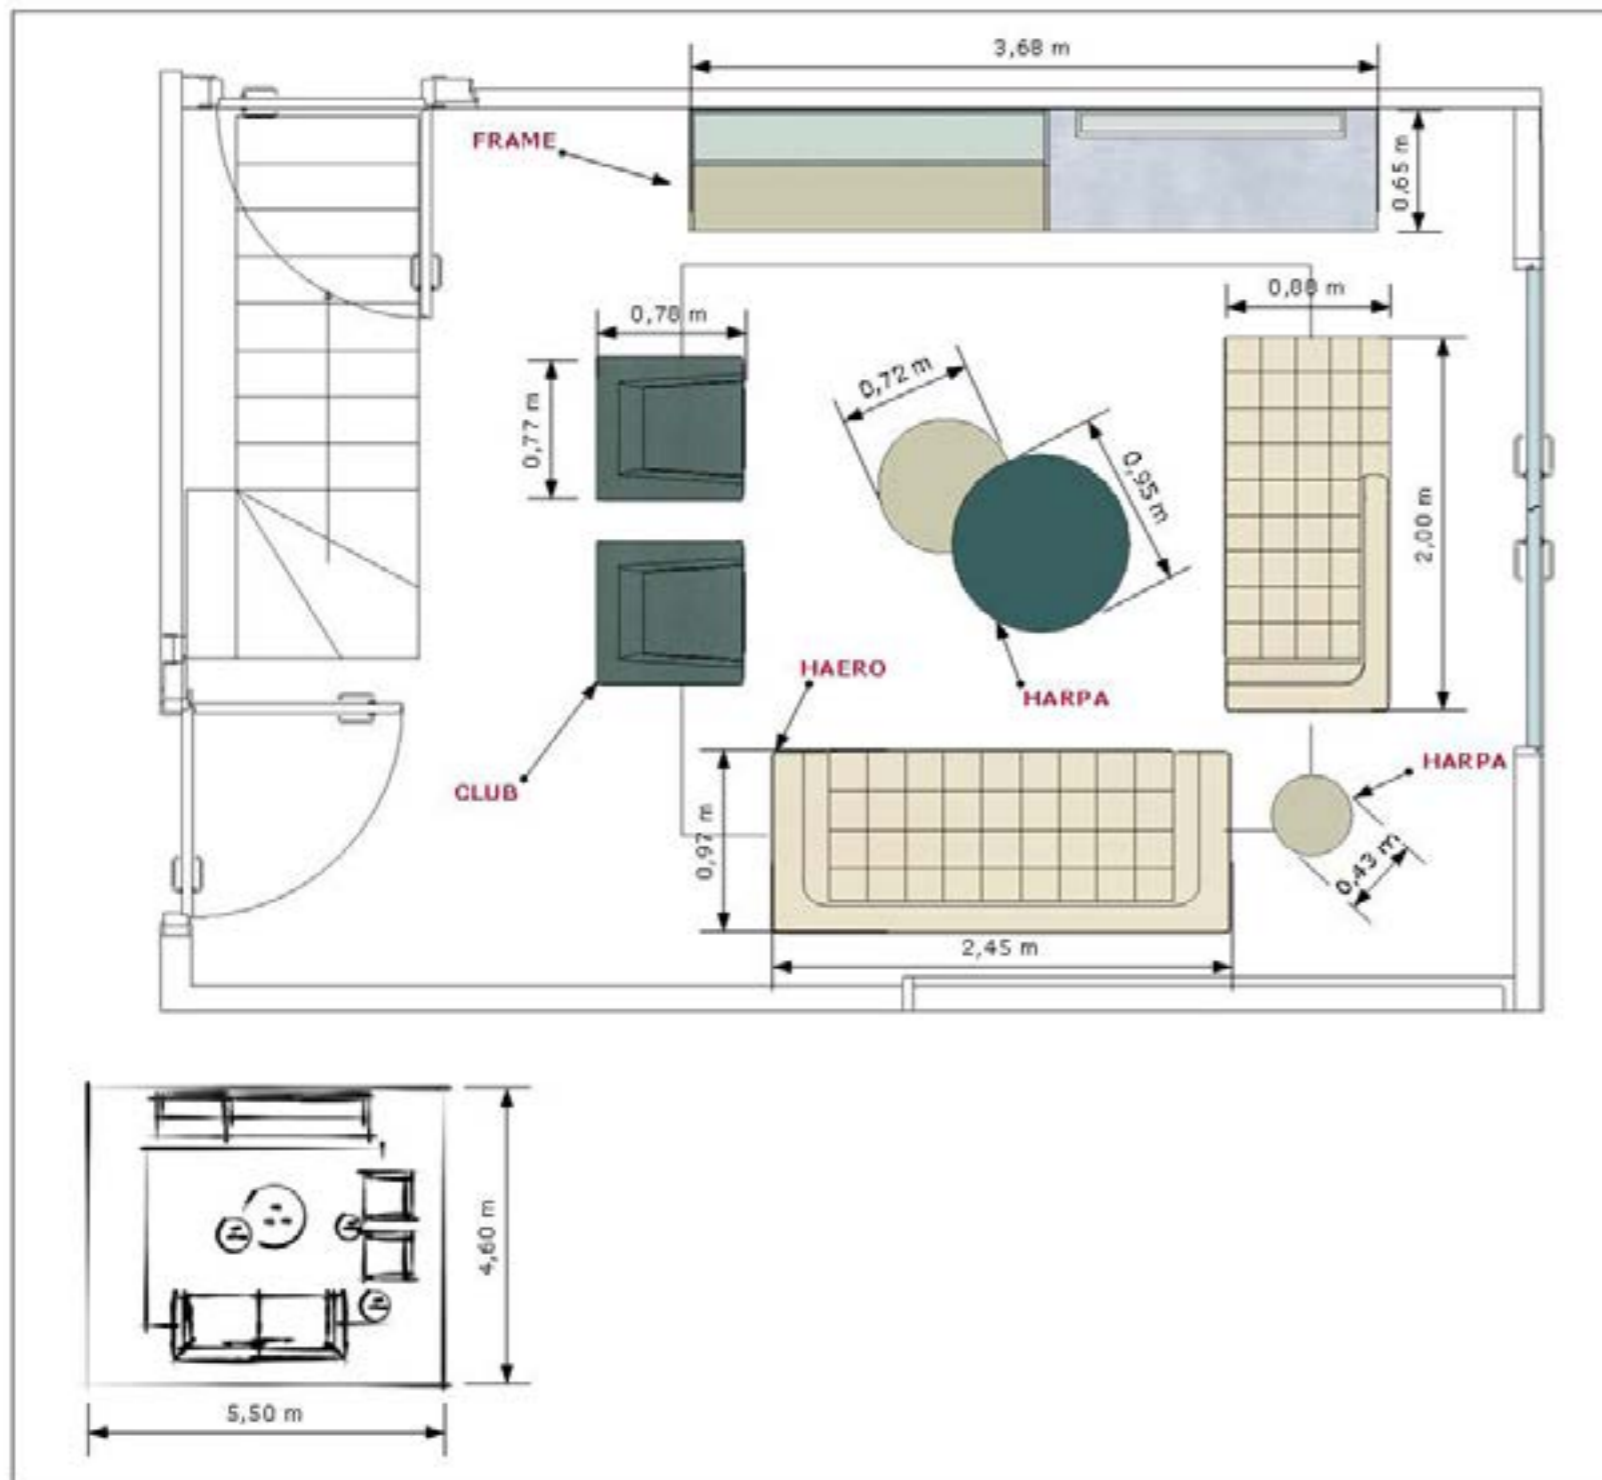

* Sizes are quoted in cm

COMPOSITION
3L
LIVING AREA

4L | LIVING area

- HAERO_sofa
- HAERO_dormeuse
- HARPA_side and low tables
- CLUB_armchairs
- FRAME_wall unit

COMPOSITION

4L

LIVING AREA

ALIVAR
DISPLAY PROPOSALS