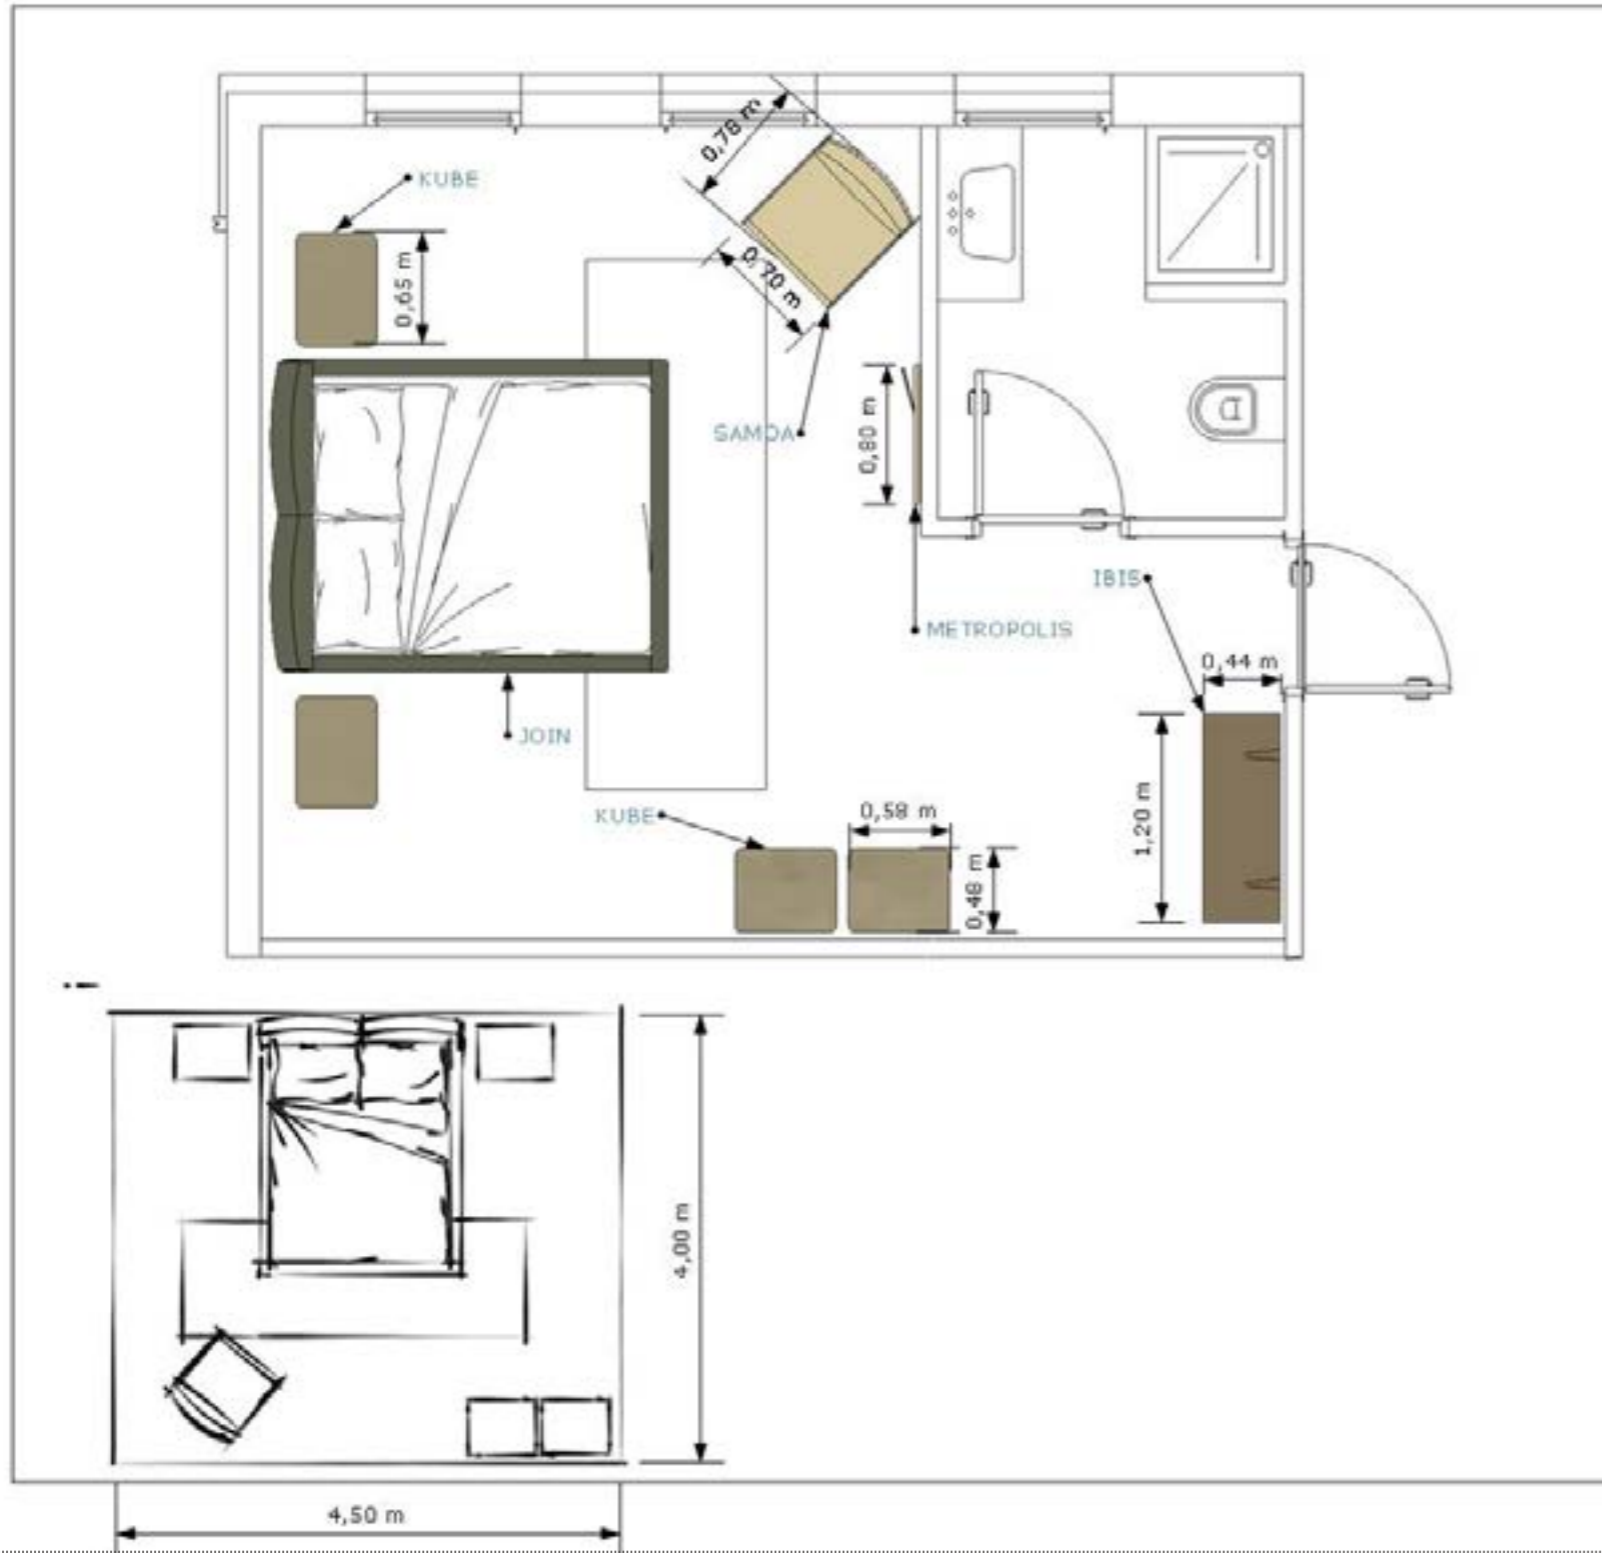

* Sizes are quoted in cm

NIGHT
AREA

4B | BEDROOM area

- JOIN_bed
- KUBE_night complements
- SAMOA_lounge chair
- IBIS_bookcase

COMPOSITION

1B

BEDROOM AREA

ALIVAR
DISPLAY PROPOSALS