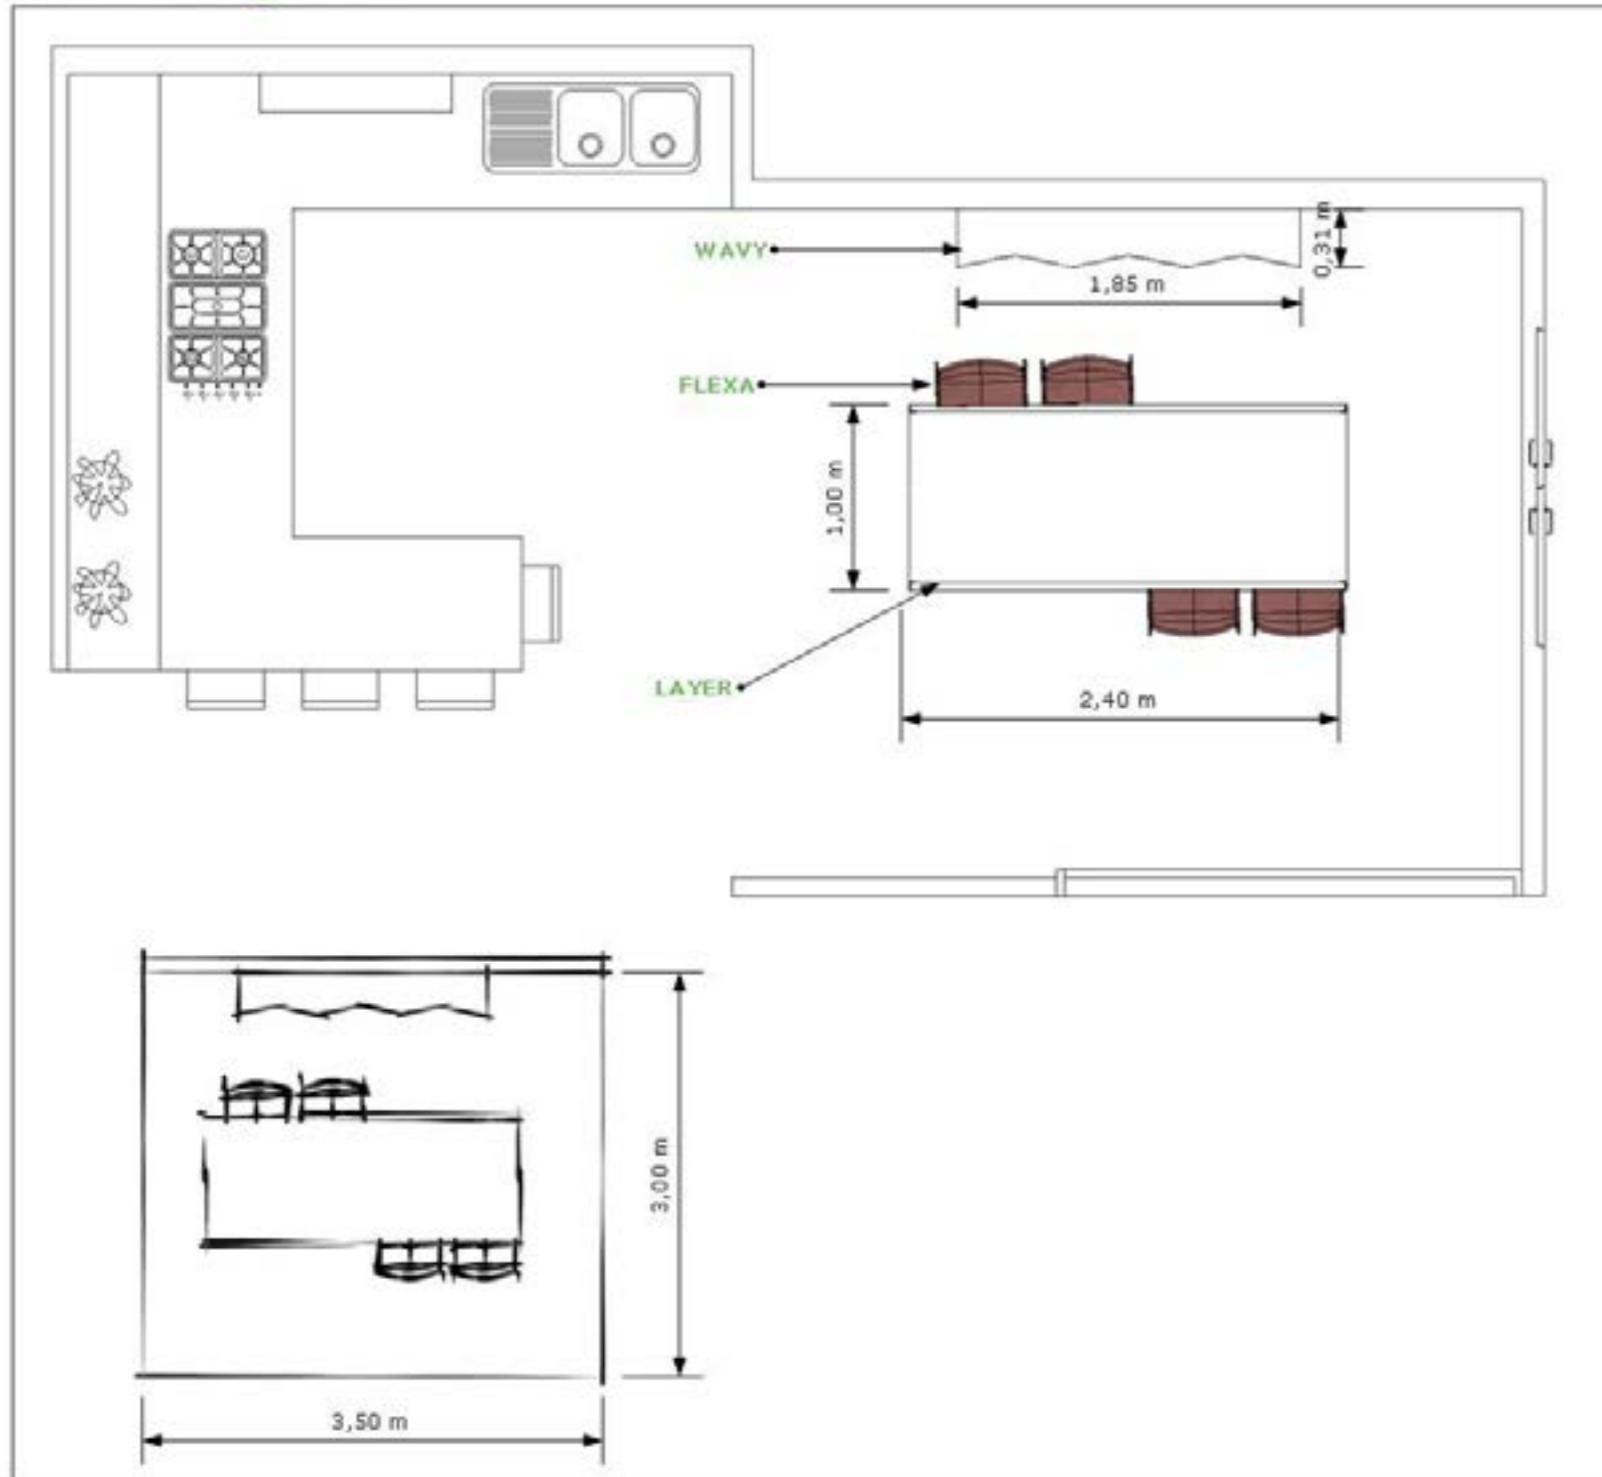

* Sizes are quoted in cm

COMPOSITION

8D

DINING AREA

9D | DINING area

LAYER_table

FLEXA_chairs

WAVY_bookcase

COMPOSITION

9D

DINING AREA

ALIVAR
DISPLAY PROPOSALS

9D - dining area

COMPOSITION
9D
DINING AREA

SQUARE METERS
10,50 m²

A Option