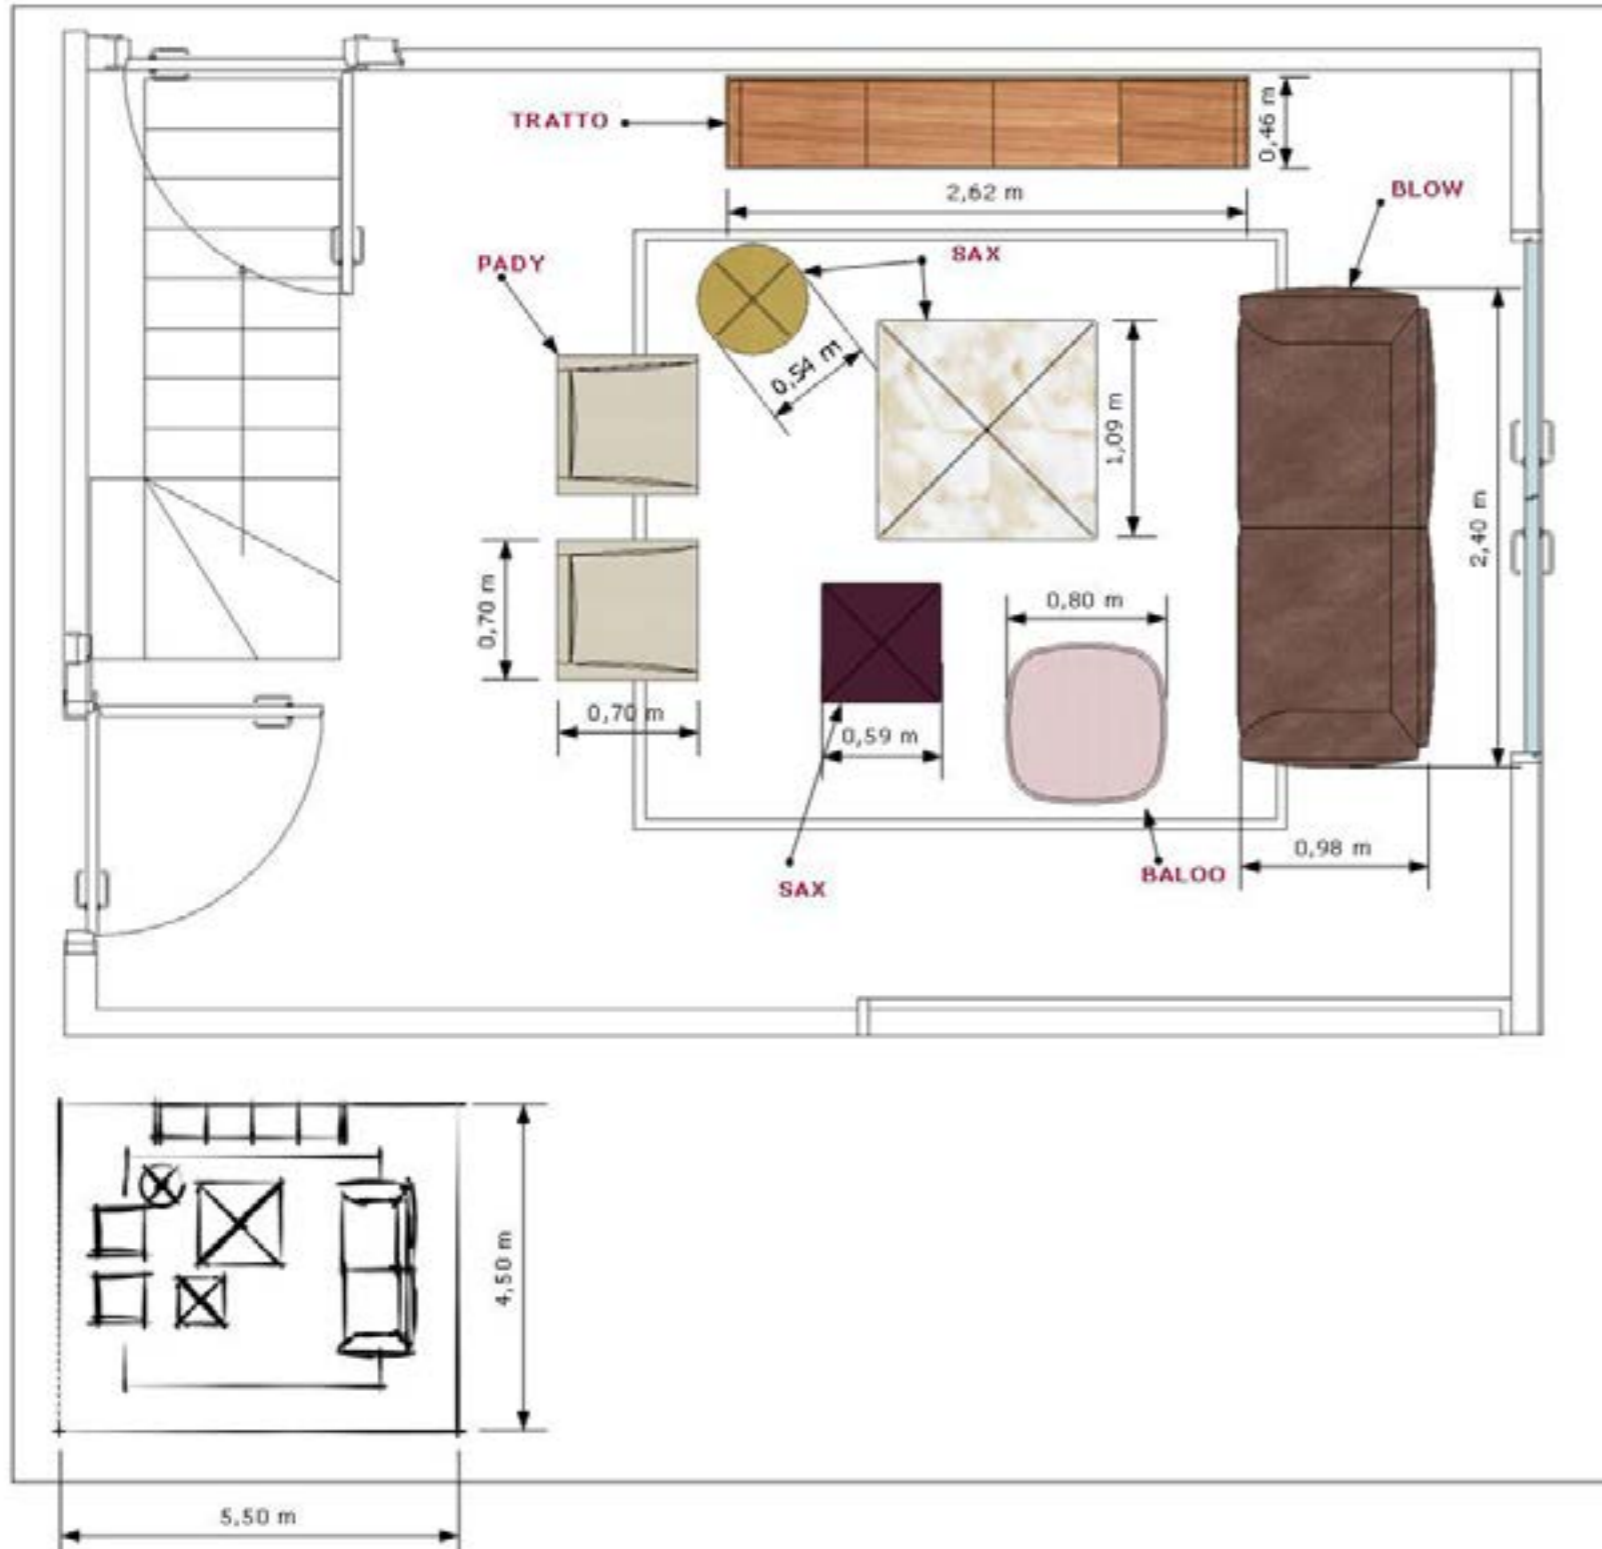

SQUARE METERS
 30,25 m²

ALIVAR
 DISPLAY PROPOSALS

A Option

Nr	Article	Description	Fabric cat. A	Fabric cat. B	Fabric cat. C	Fabric cat. D	Leather cat. E	Leather cat. F	Leather cat. G	Leather cat. L	Matt lacquered	Glossy lacquered	Oak	Michelangelo	Chrome base	Points	Points Total	Display
			fabrics / leathers								Materials							
1L/A1	1	DLN222	LAND sofa 222x97x67h	x											x	4.830	4.830	
	1	PCR1	CAROL armchair 75x90x92h		x										x	2.604	2.604	
	1	TSXQ109	SAX low table 109x109x34h								x		x		x	1.778	1.778	
																		9.212
1L/A2	1	PCR1	CAROL armchair 75x90x92h		x										x	2.604	2.604	
	1	PCR60P	CAROL ottoman 60x46x40h		x										x	1.144	1.144	
	1	TSXQ59	SAX low table 59x59x34h								x		x		x	1.216	1.216	
	1	TSXR54B	SAX side table diam54x50h								x				x	840	840	
	1	CSD1	SIDE sideboard 220x50x75h								x					5.200	5.200	
																		20.216

TRATTO_bookcase

BALOO_ottoman

COMPOSITION

6L

LIVING AREA

ALIVAR
DISPLAY PROPOSALS

TRATTO composition A

TRATTO composition B