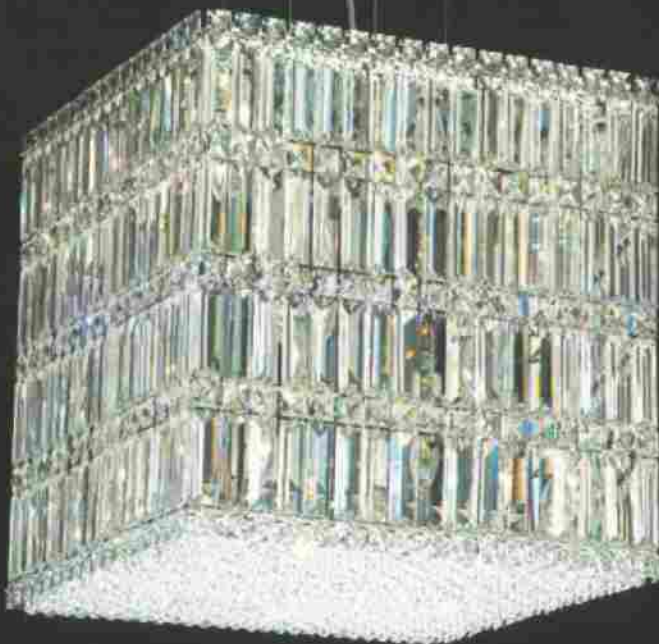

Quantum

2248
Crystal: Swarovski®
Spectra® shown
21 Lights
17 x 17 x 17" (43 x 43 x 43 cm)

Made with: