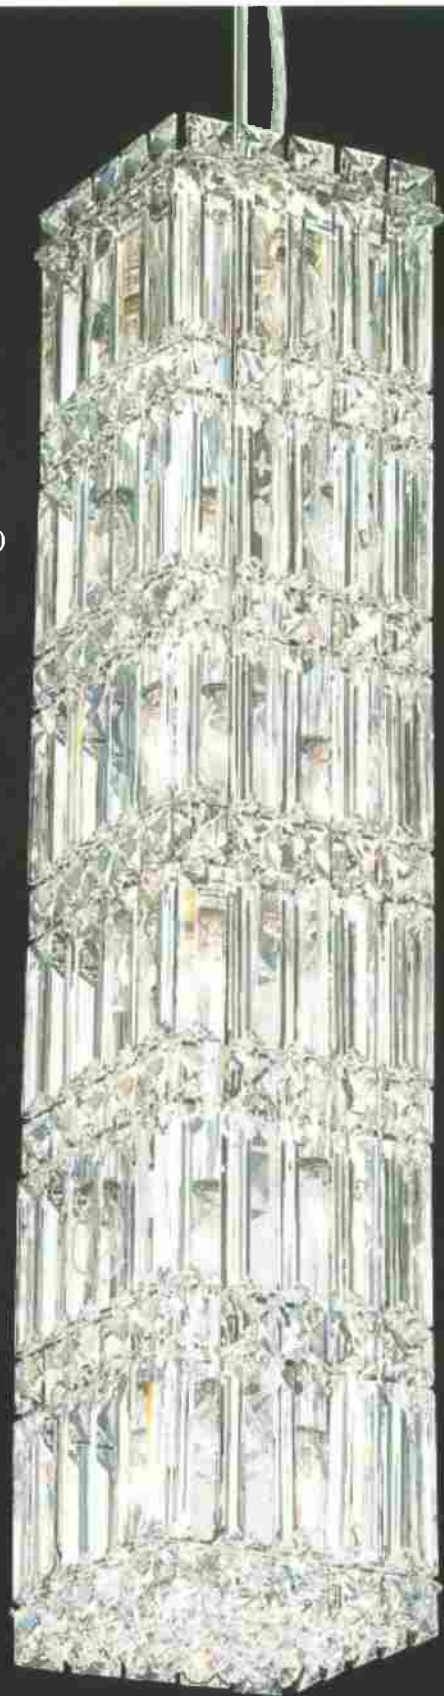

Quantum

2255
Crystal: Swarovski®
Spectra² shown
12 Lights
5½ x 5½ x 25" (14 x 14 x 64 cm)

Made with

Additional Chandeliers

Item No.	Lights	Length	Width	Height
2251	4	5"	5"	9"
2252	6	3½"	5½"	13"

Wall Sconces

Item No.	Lights	Length	Width	Height	Ext.
2235	2	5½"	4½"	9"	4"
2236	3	5"	4"	13"	4"

Strass® crystal color options: Silver Shade (SH), Golden Shadow (GS), Silver Teak (ST). For clear crystal, choose Strass® (S) or Swarovski® Spectra® (A).

SCHONBEK®
BEYOND LIGHTING®