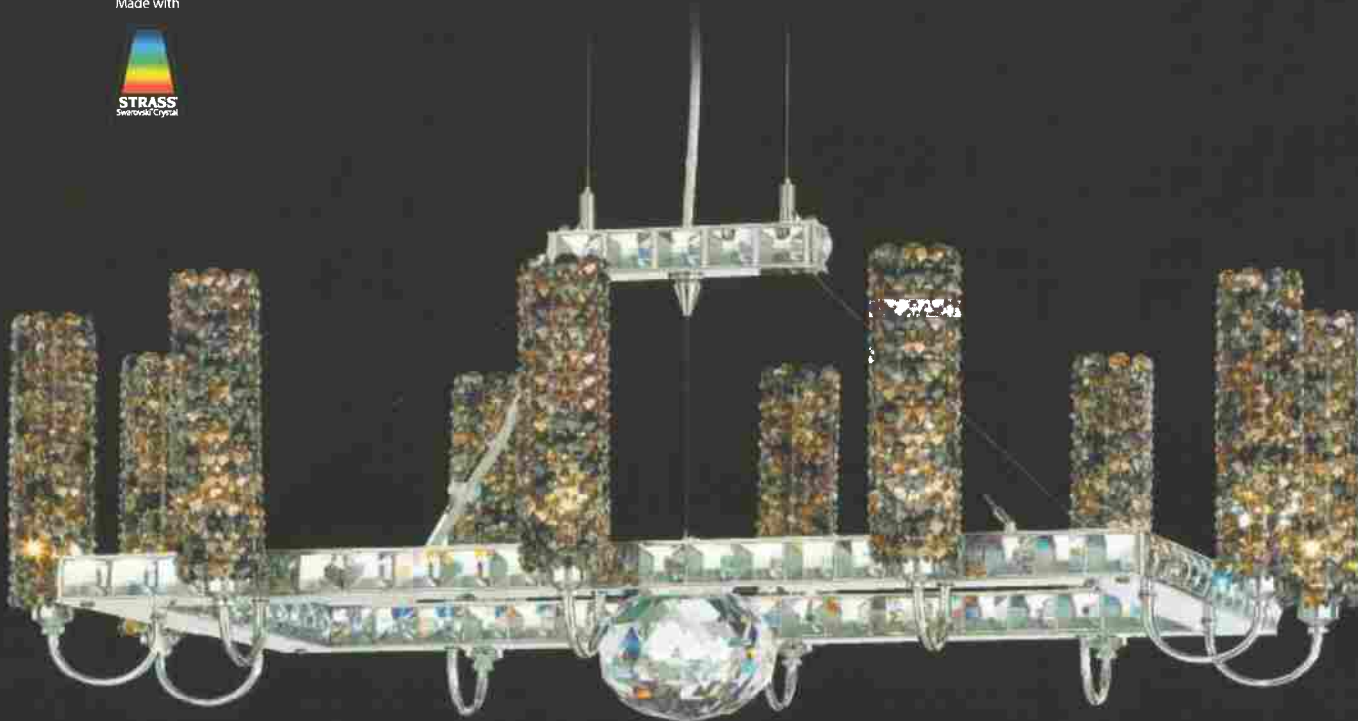

Elements

Chandeliers

Made with