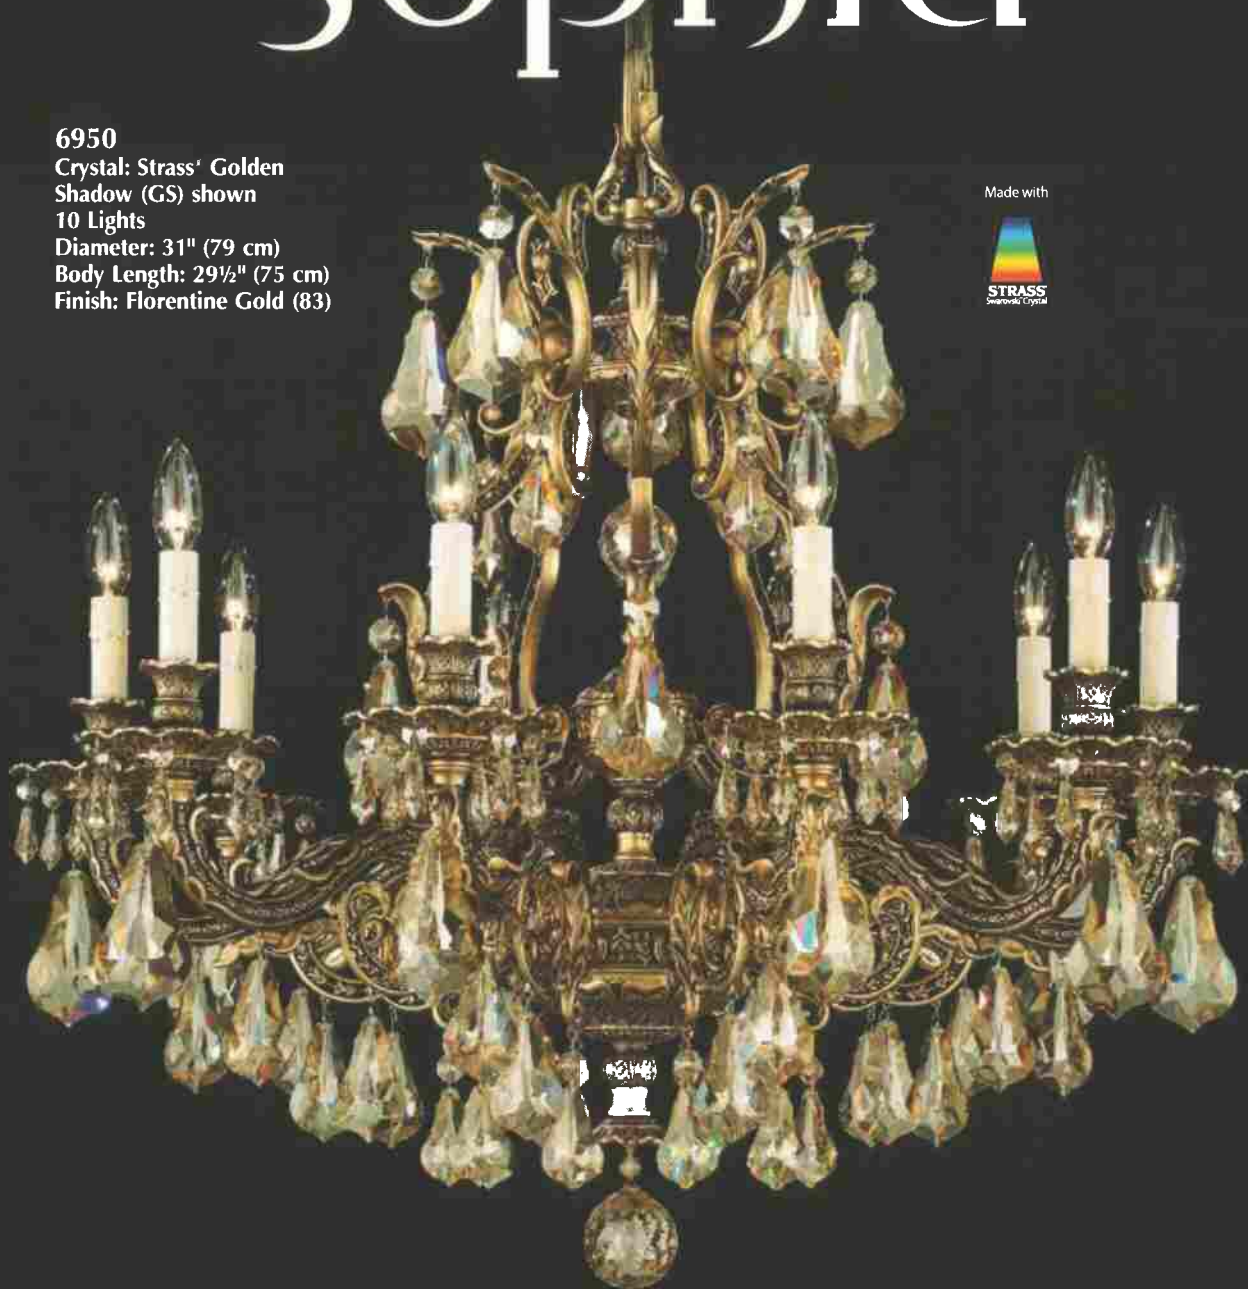

sophia

6950

Crystal: Strass® Golden

Shadow (GS) shown

10 Lights

Diameter: 31" (79 cm)

Body Length: 29½" (75 cm)

Finish: Florentine Gold (83)

Made with

Additional Designs

Item No.	Lights	Diameter	Length	Item No.	Lights	Diameter	Length	Item No.	Lights	Diameter	Length
6946	6	24"	24½"	6958	12	28"	34"	6962	24	50"	48"
6948	8	26"	26½"	6959	15	31"	37½"	6963	12	27"	40"
6949	9	28"	30"	6960	18	34½"	38½"	6964	15	32"	47"
6952	12	39"	33"	6961	21	42"	41½"	6967	35	55"	63"
6954	14	42"	25½"								

Colored crystal options: Strass® Silver Shade (SH), Golden Shadow (GS), Golden Teak (TK)

Clear crystal options: Strass® (S), optic quality Heritage Handcut® (O)

SCHONBEK®
BEYOND LIGHTING®