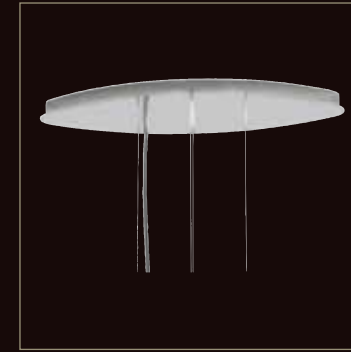

TRILLIANE STRAND TR4813