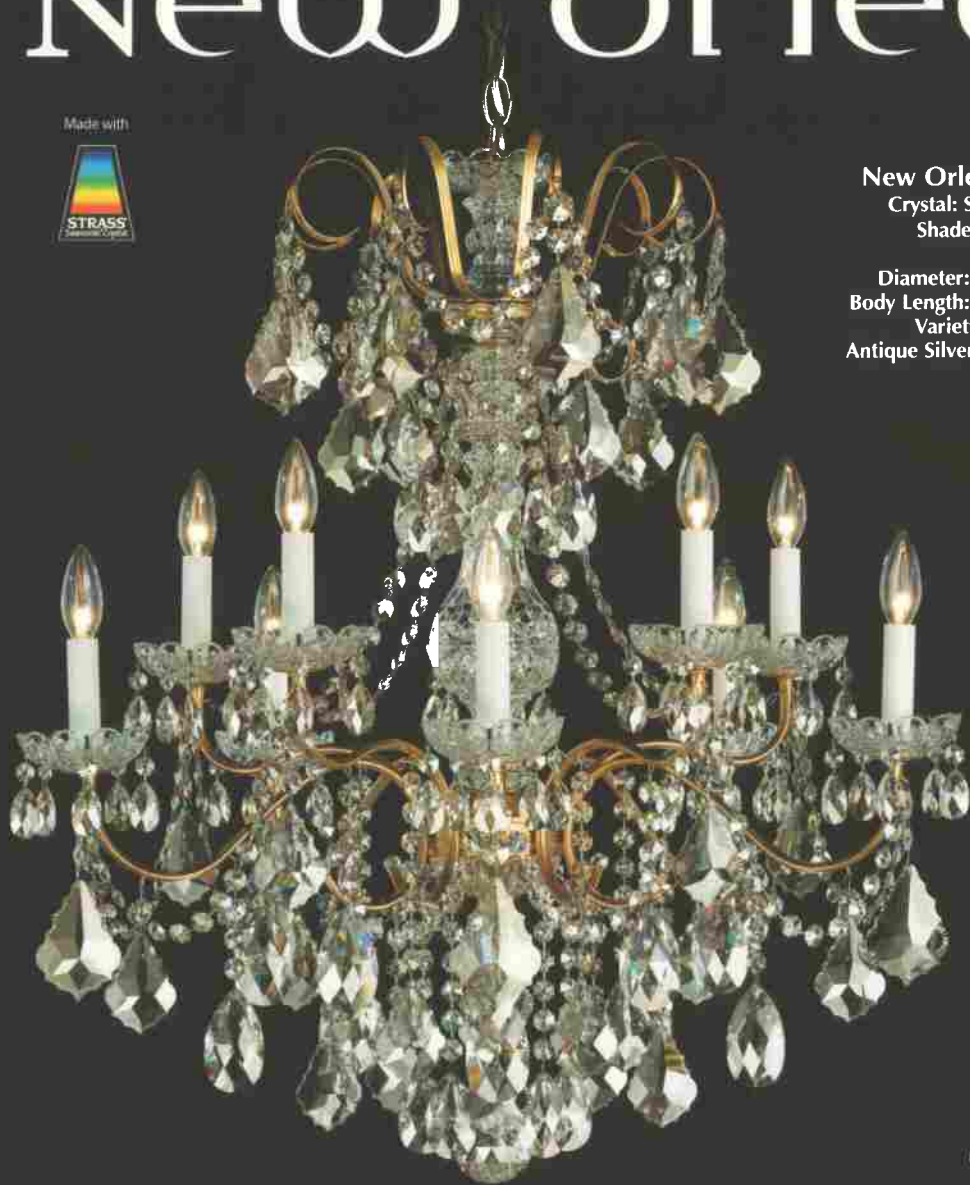

## New Orleans 3657

Crystal: Strass® Silver

Shade (SH) shown

10 Lights

Diameter: 28" (71 cm)

Body Length: 31" (79 cm)

Variety of finishes,

Antique Silver (48) shown