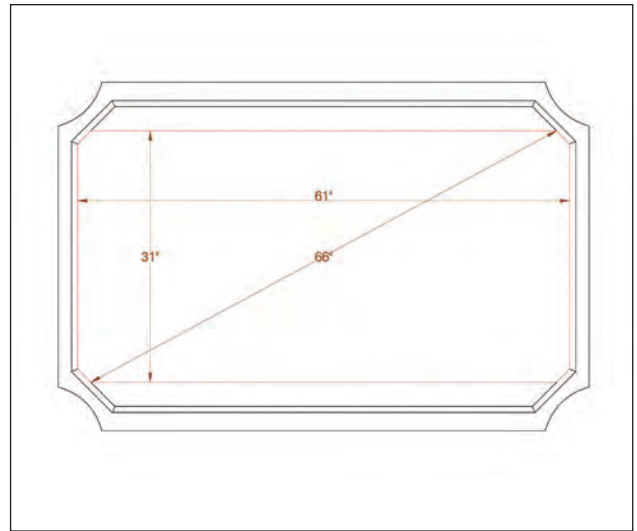

Taupe Velvet Solid taupe colored cotton velvet

Cabinet Dimensions

5130-588 W66 D8 H44 Interior Depth: 5"

5130-613 W82 D37 H43 Interior Depth: 23 3/16"
Drawer Depth: 15 5/8"

5130-609 W86 D37 H45 Interior Depth: 24 15/16"
Drawer Depth: 17 3/16"