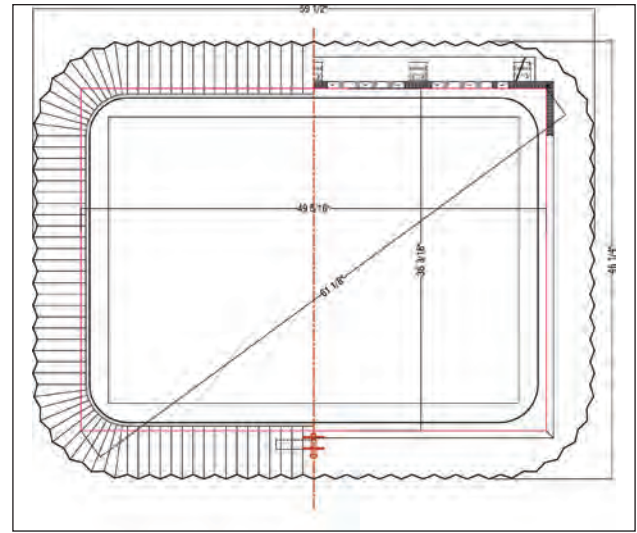

5130-604 W60 D8 H47 LCD Depth: 5"