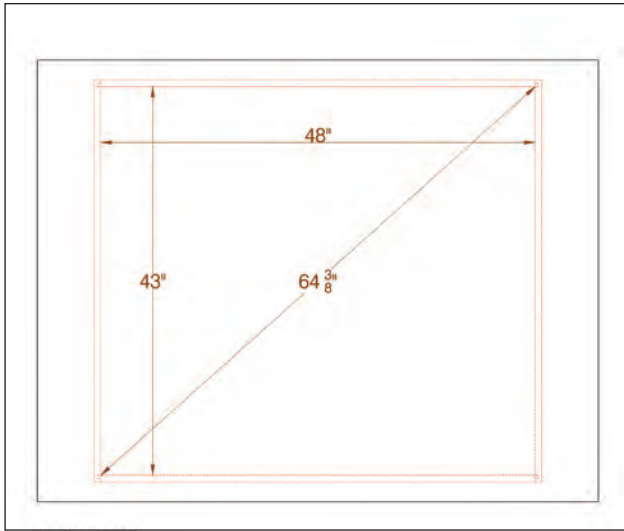

5130-594 W35 D20 H80 Interior Depth: 15"

5130-596 W80 D23 H36 Interior Depth: 17 1/2"
Drawer Depth: 9 1/2"
Door Depth: 5 5/8"

5143-252 W31 D29 H92 Interior Depth: 24 7/16"

5130-604 W60 D8 H47 LCD Depth: 5"