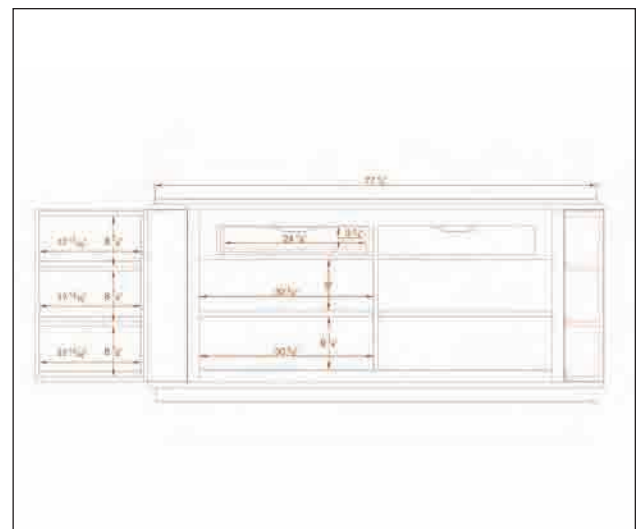

5130-596 W80 D23 H36 Interior Depth: 17 1/2"
Drawer Depth: 9 1/2"
Door Depth: 5 5/8"