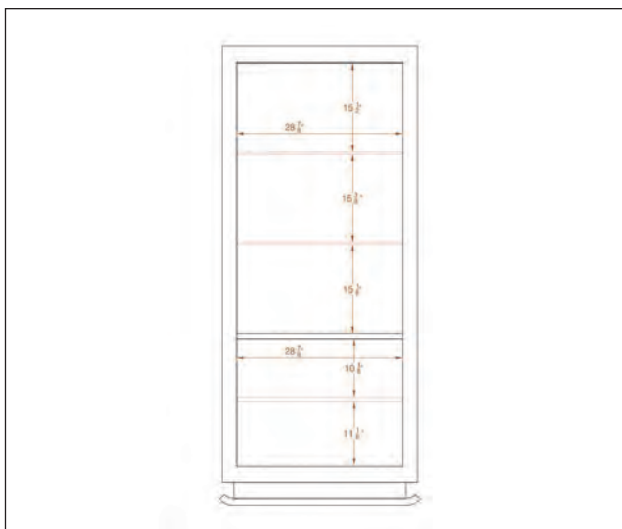

5130-594 W35 D20 H80 Interior Depth: 15"

5130-596 W80 D23 H36 Interior Depth: 17 1/2"
Drawer Depth: 9 1/2"
Door Depth: 5 5/8"

5143-252 W31 D29 H92 Interior Depth: 24 7/16"

5130-604 W60 D8 H47 LCD Depth: 5"