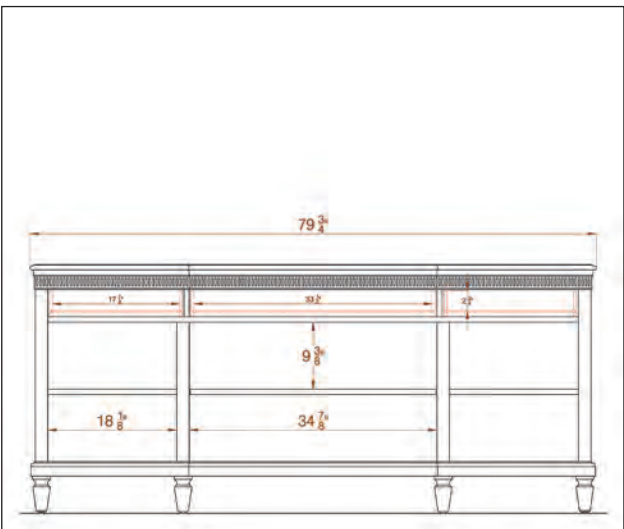

5130-641 W80 D21 H36 Shelf Depth: 15 3/4"
Drawer Depth: 13 1/2"