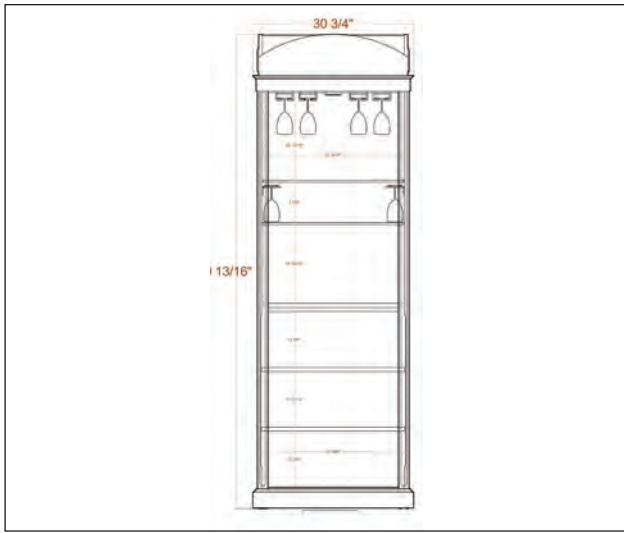

5143-252 W31 D29 H92 Interior Depth: 24 7/16"