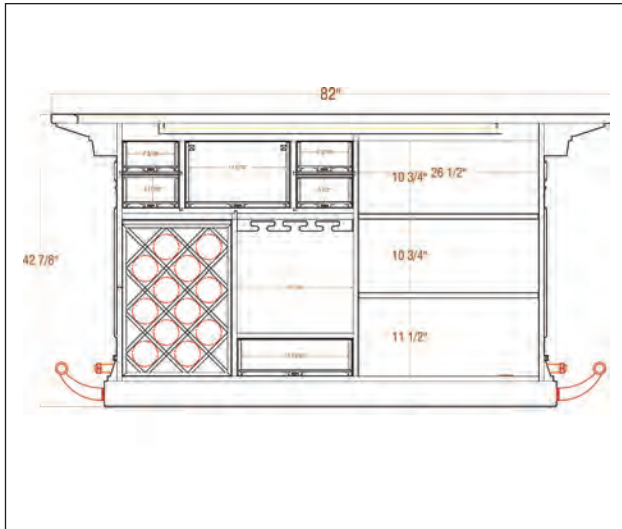

Taupe Velvet Solid taupe colored cotton velvet

Cabinet Dimensions

5130-588 W66 D8 H44 Interior Depth: 5"

5130-613 W82 D37 H43 Interior Depth: 23 3/16"
Drawer Depth: 15 5/8"

5130-609 W86 D37 H45 Interior Depth: 24 15/16"
Drawer Depth: 17 3/16"