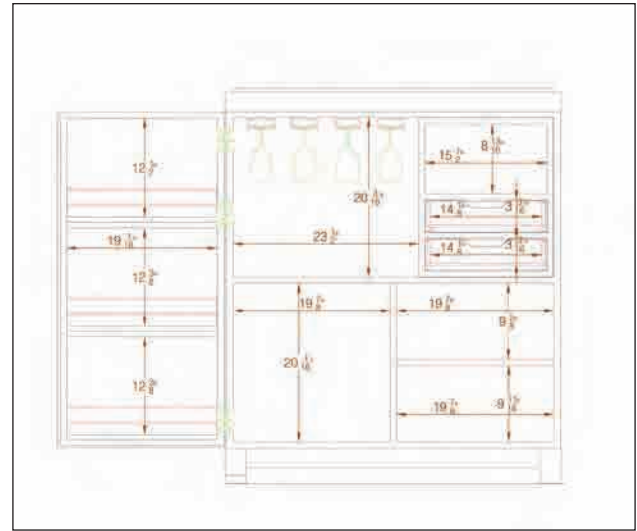

5130-592 W43 D23 H51 Interior Depth: 16 1/4"
Door Depth: 4 5/8"