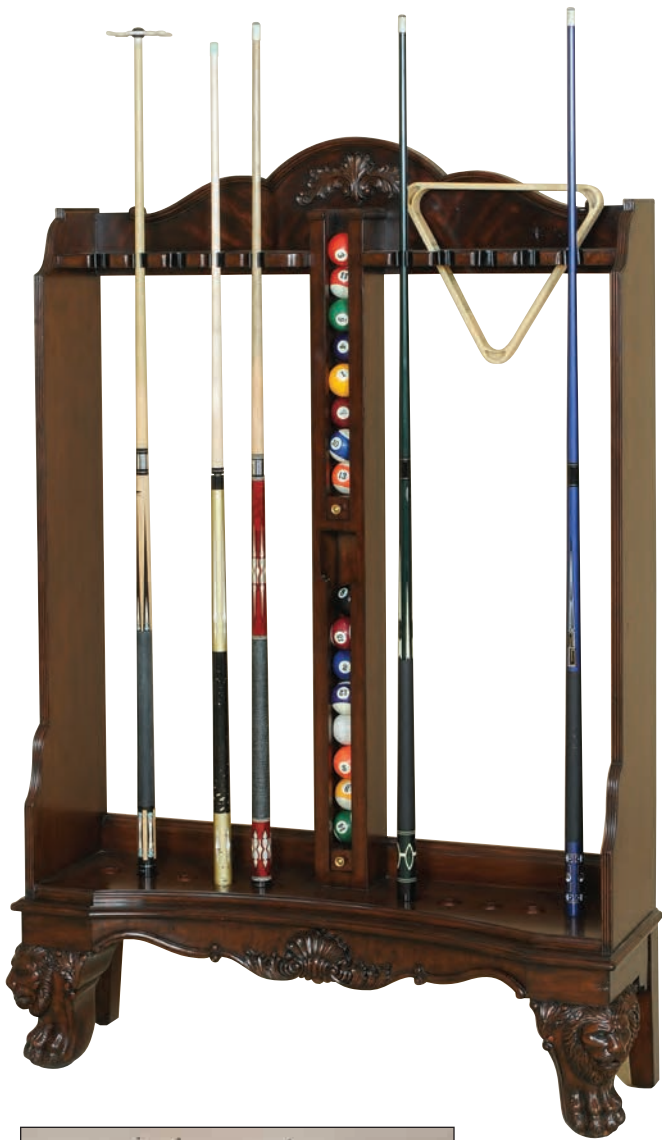

1330-428 Pool Cue Rack
Corsair Mahogany Finished Pool Cue Floor
Rack, Black Leather Inlay, Brass Accents
W42 D12 H63