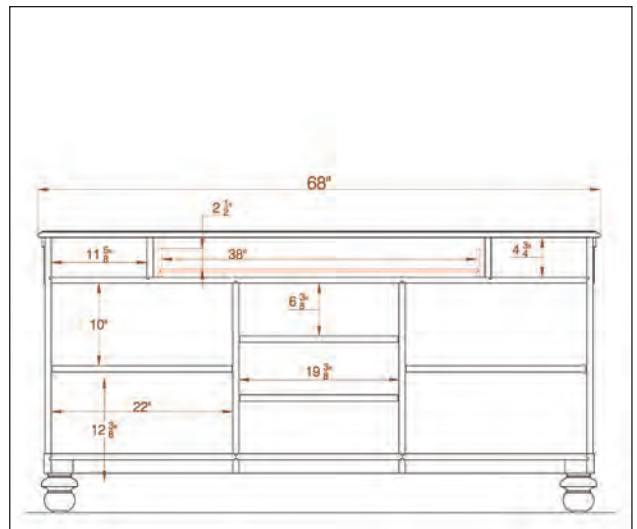

5130-578 W68 D21 H35 Shelf Depth: 14 1/4"
Drawer Depth: 13 5/8"