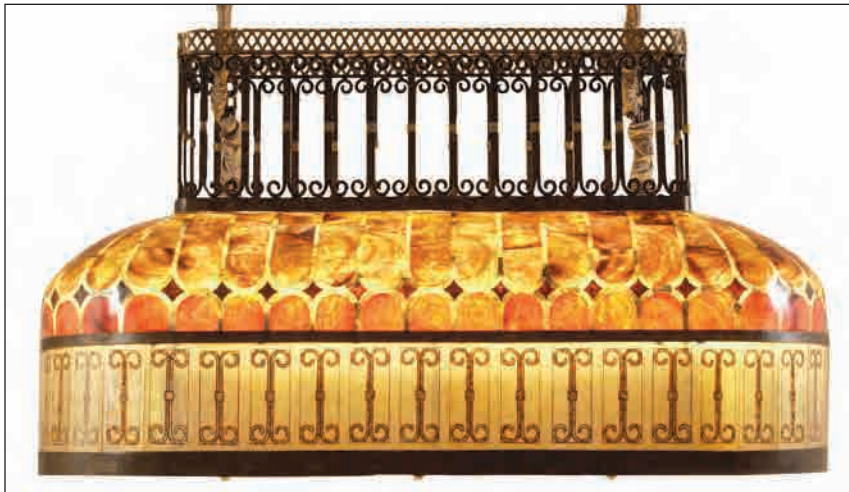

1951-193 Chandelier
40 W, 2 sockets; 7 W candelabra, 8 sockets
Black Iron and Antique Brass Chandelier
with Hand Painted Silk Shades
W42 D42 H41

1951-195 Chandelier
40 W, 8 sockets
Multi-shell Inlaid Chandelier
with Reverse Painted
Panels, Black Iron Finish
W49 D25 H30