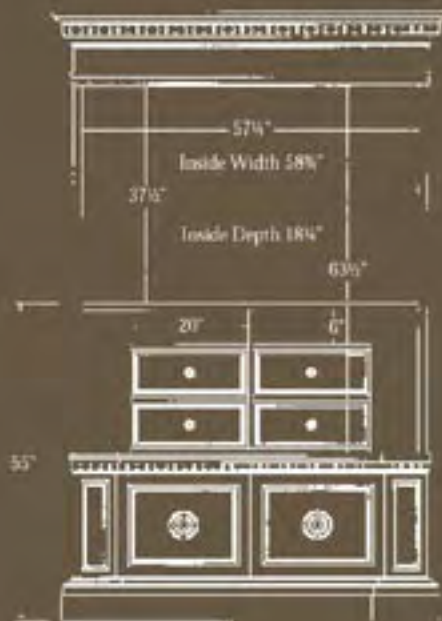

UM16
UMBRIA ARMOIRE
Overall: 68" x 25 1/2" x 105 1/2"
Shown with:
Havana finish with Aged Gold Leaf trim
Antique Brass hardware

UM24
UMBRIA GATE LEG TABLE
Overall: 81" w, 63" d, 31" h (open)
81" w, 24" d, 31" h (folded)
Shown with
Hawthorne Finish with Aged Gold Leaf trim