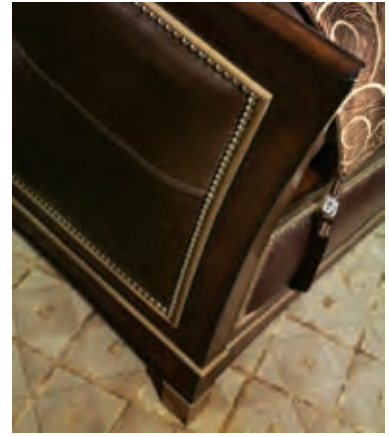

Overall:

King: 83¼"w, 93"d, 64"h

Cal King: 83¼"w, 97"d, 64"h

Shown with:

Distressed Kona finish with Medici Leaf trim

Contemporary style leg

Silver nailhead trim

SM95 San Marco Bedding Package