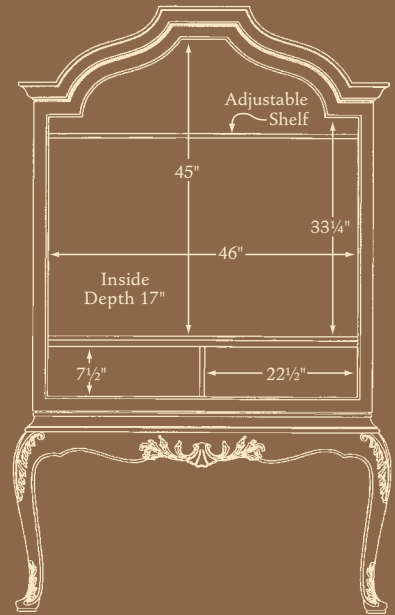

BEL43

BELLA SOFA

Overall: 98" w, 47" d, 38½" h

Seat: 21" h

Arm: 29" h

Shown with:

Boxed bench seat

(2) 26" Knife edge pillows

(2) 24" Knife edge pillows

(1) 22" x 28" Knife edge pillow

(2) 20" Knife edge pillows

(1) Ball pillow

Waterfall skirt with built in sides and back with decorative closures

(2) Arm tassels