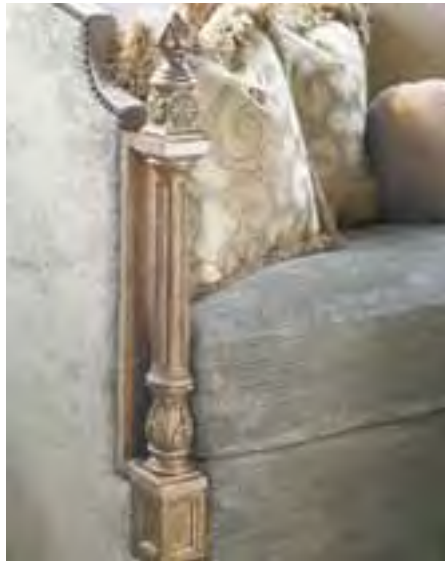

TRC43
TRIANON COURT SOFA

Overall: 85"w, 41"d, 43½"h

Seat: 21"h

Arm: 39"h

Shown with:

Boxed bench seat

(2) 26" Knife edge pillows

(1) 24" x 28" Knife edge pillow

(2) 22" Knife edge pillows

(2) 18" Knife edge pillows

(1) 10" Ball pillow

Contrast panel along arms and back

Waterfall skirt with built in sides

Pompeii finish

Silver Star nailhead trim