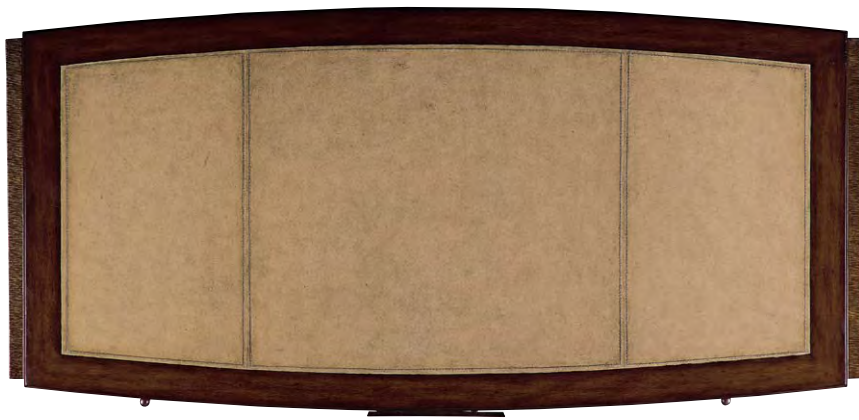

SNA07

SONOMA DESK

Overall: 68"w 32"d, 30½"h

Shown with:

Distressed Kona finish on framing borders

Inset apron and drawer faces in Sonoma finish

Inset stitched leather top in Sonoma finish

Metal base in Bronze finish

Antique Bronze hardware

TRC07

TRIANON COURT DESK

Overall: 76"w, 34"d, 30½"h

Shown with:

Old World Oxford finish with Aged Gold Leaf trim over Ebony Paint trim

Inset leather top in Ebony finish with Gold tooling

Antique Brass hardware