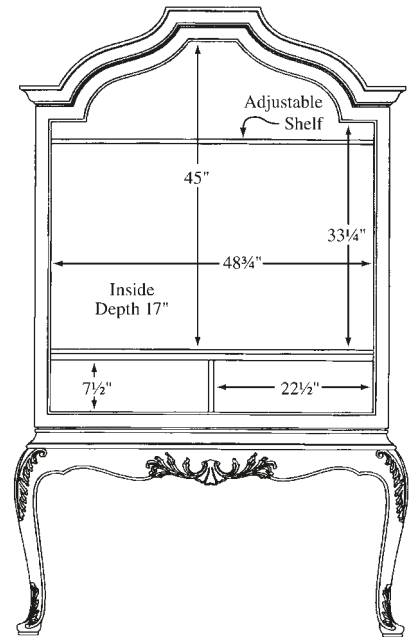

Antique Brass hardware

VAR16-1A

VAR16-1B

YKM25-3A

**YORKSHIRE MANOR
ENTERTAINMENT CENTER**

Overall: 56 1/2" w, 23 1/2" d, 90 1/4" h

Shown with:

Old World Sumatra finish with Aged Gold Leaf trim and French Gold Leaf trim on base