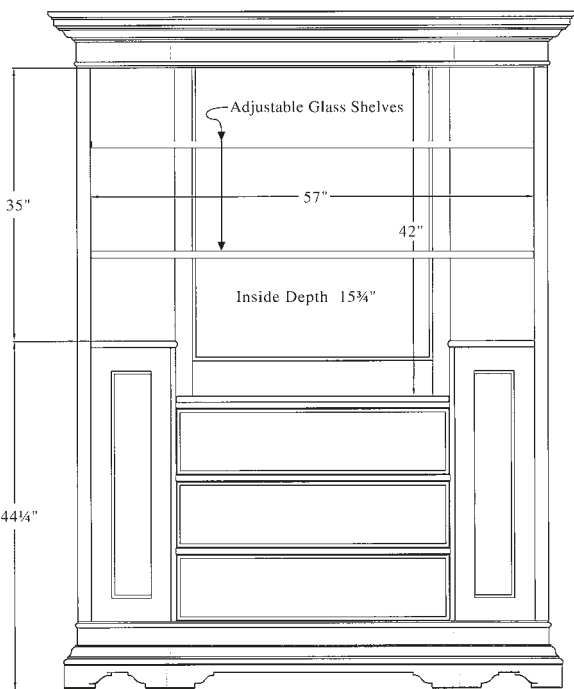

VAR16-1A

VILLA ARGENTA ARMOIRE

Overall: 68"w, 23"d, 87¾"h

Shown with: Old World Noche finish
with Aged Gold Leaf trim

Contrast interior in Old World Briar
finish with Aged Gold Leaf trim

Antique Brass hardware

VAR16-1B