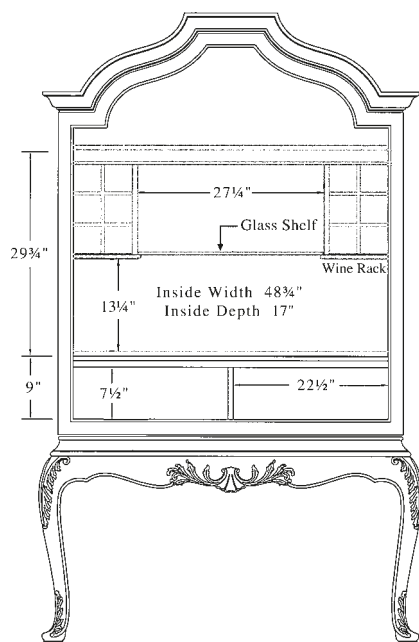

YKM25-3B

YORKSHIRE MANOR BAR

Overall: 56 1/2"w, 23 1/2"d, 90 1/4"h

Shown with:

Old World Sumatra finish with Deco Silver Leaf trim and Aged Deco Silver Leaf trim on base

Old World Havana finish with Deco Silver Leaf trim on top

Antique Brass hardware