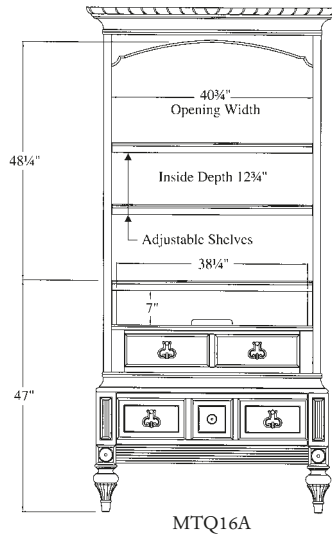

Overall: 51"w, 20"d, 100"h
 Shown with:
 Old World Vintage Noir finish
 Interior in Old World Havana
 finish with Ebony Paint trim
 Antique Brass hardware

MTQ16B
MARTINIÈRE BAR

Overall: 51"w, 20"d, 100"h
 Shown with:
 Old World Oxford finish
 with Aged Gold Leaf trim
 Antique mirror back
 Antique Brass hardware