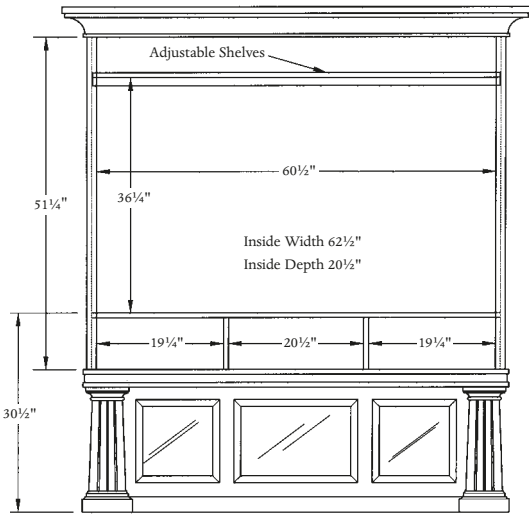

Overall: 59"w, 29"d, 97"h

Shown with:

Sumatra finish with Medici and Vintage Gold Leaf trim

Antique Brass and Nickel hardware

Decorative key tassel

BH16

BH25

BORGHESE ENTERTAINMENT CENTER

Overall: 75"w, 25"d, 74"h

Shown with:

Briar and Sumatra finish with Medici and Vintage Gold Leaf trim

Antique Mirror decorative accents

Antique Brass and Nickel hardware

BH25

BH27

BH27