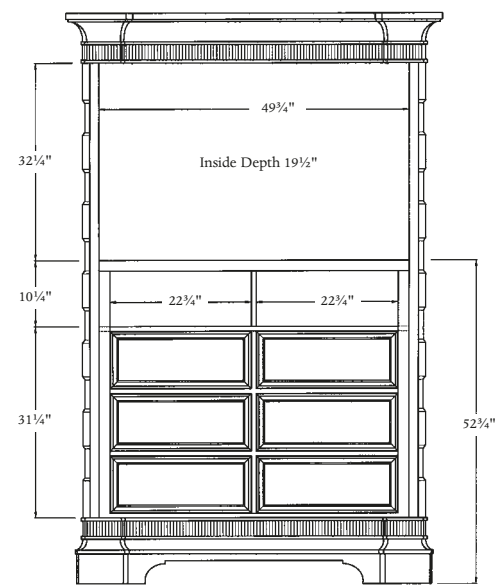

Overall: 75"w, 25"d, 74"h

Shown with:

Briar and Sumatra finish with Medici and Vintage Gold Leaf trim

Antique Mirror decorative accents

Antique Brass and Nickel hardware

BH25

BH27

BH27