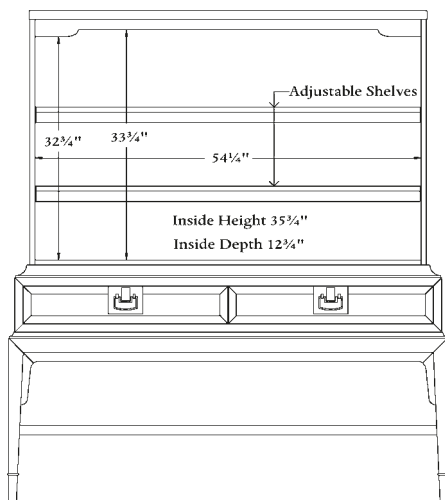

TAO25

TAO TV CABINET

Overall: 64"w 18"d, 72"h

Shown with:

Noche finish on base

Spice Red finish with Versailles Leaf trim on top

Antique Nickel hardware