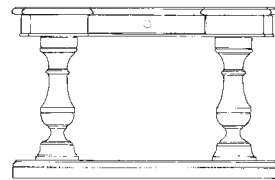

26½"w, 38"d, 32"h (with dropped leaves)

Shown with:

Wiltshire finish with Aged Gold Leaf trim

Basket Weave top

Antique Brass hardware

CMA04-2

COUNTRY MANOR END TABLE

Overall: 38" diameter, 32"h (open)

Shown with:

Old World Briar finish with Aged Gold Leaf trim
Plank top

Antique Brass hardware

Also available:

CMA06-2

COUNTRY MANOR CONSOLE

Overall: 48"-68"w (in 2" increments), 26"d, 36"h

CMA06-4

DECO TABLE

Overall: 20¼" diameter, 24½"h

Shown with:

Medici finish with French Gold Leaf trim

Inset clear glass top with beveled edge

DC30M

DECO TABLE

Overall: 20¼" diameter, 24½"h