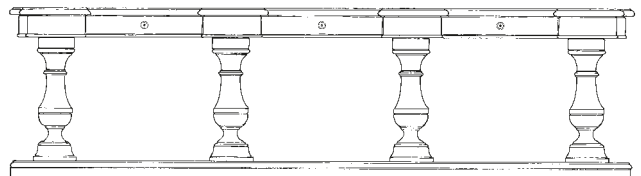

COUNTRY MANOR CONSOLE

Overall: 100"-120"w (in 2" increments), 26"d, 36"h