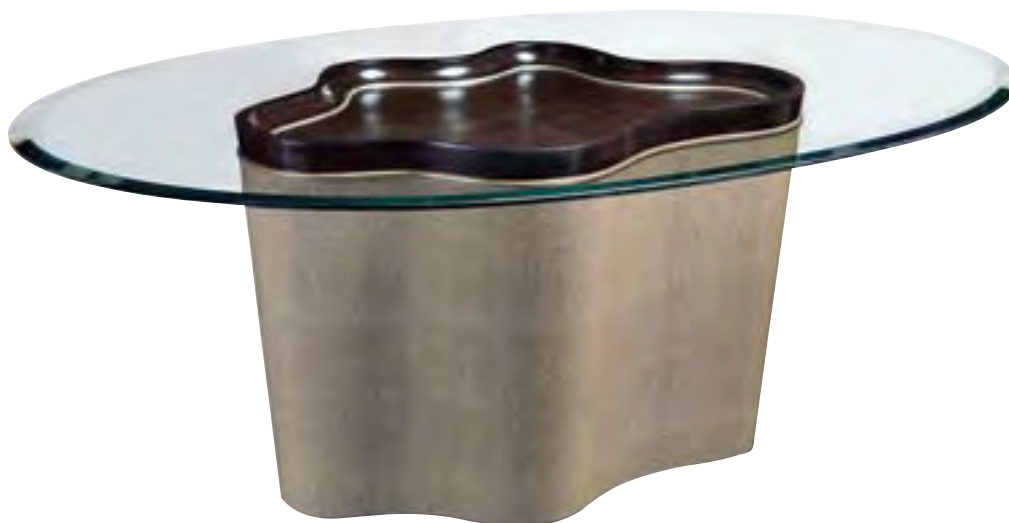

NOVA COCKTAIL TABLE

Overall: 32"w, 24"d, 25"h

60"w, 41½"d, 25¾"h with optional glass top

Shown with:

Sumatra finish with Burnished Silver Leaf trim

Madeira Marble top inset

Also shown with:

Eco Leather Stingray

Bombay finish with Burnished Silver Leaf trim

Overlay clear glass top with beveled edge