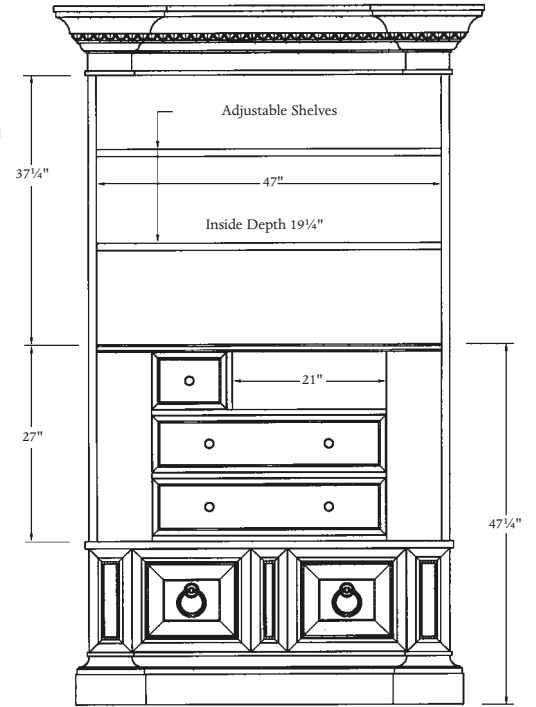

BH16

BORGHESE ARMOIRE

Overall: 59"w, 29"d, 97"h

Shown with:

Sumatra finish with Medici and Vintage Gold Leaf trim

Antique Brass and Nickel hardware

Decorative key tassel

BH16