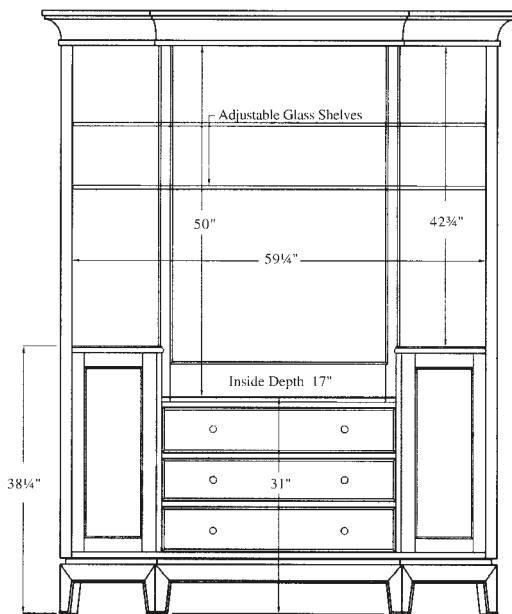

DESIGN FOLIO BAR

Overall: 68"w, 23"d, 87"h