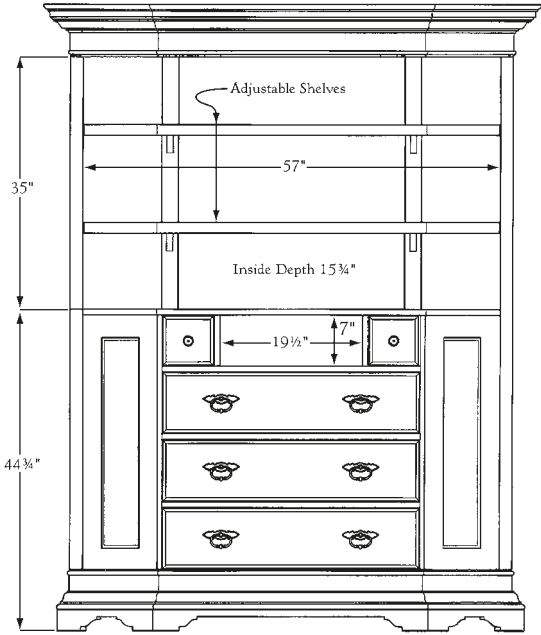

VAR16-1A

VILLA ARGENTA ARMOIRE

Overall: 68"w, 23"d, 87¾"h

Shown with: Old World Noche finish
with Aged Gold Leaf trim

Contrast interior in Old World Briar
finish with Aged Gold Leaf trim

Antique Brass hardware

VAR16-1A