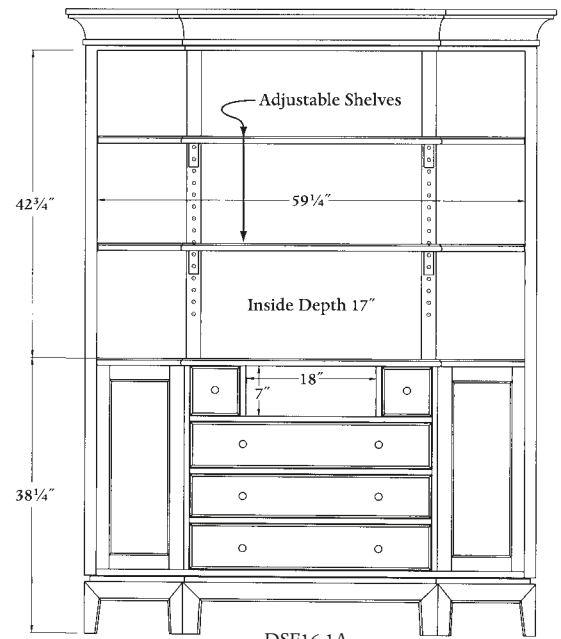

DSF16-1A

DESIGN FOLIO ARMOIRE

Overall: 68"w, 23"d, 87"h

Shown with:

Kona Gold finish with Burnished Silver Leaf trim

Silver nailhead trim on border of inset panels

Polished Brass and Nickel hardware