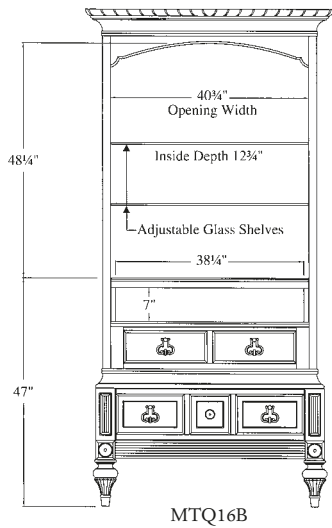

Overall: 51"w, 20"d, 100"h
 Shown with:
 Old World Vintage Noir finish
 Interior in Old World Havana
 finish with Ebony Paint trim
 Antique Brass hardware

MTQ16B
MARTINIÈRE BAR

Overall: 51"w, 20"d, 100"h
 Shown with:
 Old World Oxford finish
 with Aged Gold Leaf trim
 Antique mirror back
 Antique Brass hardware