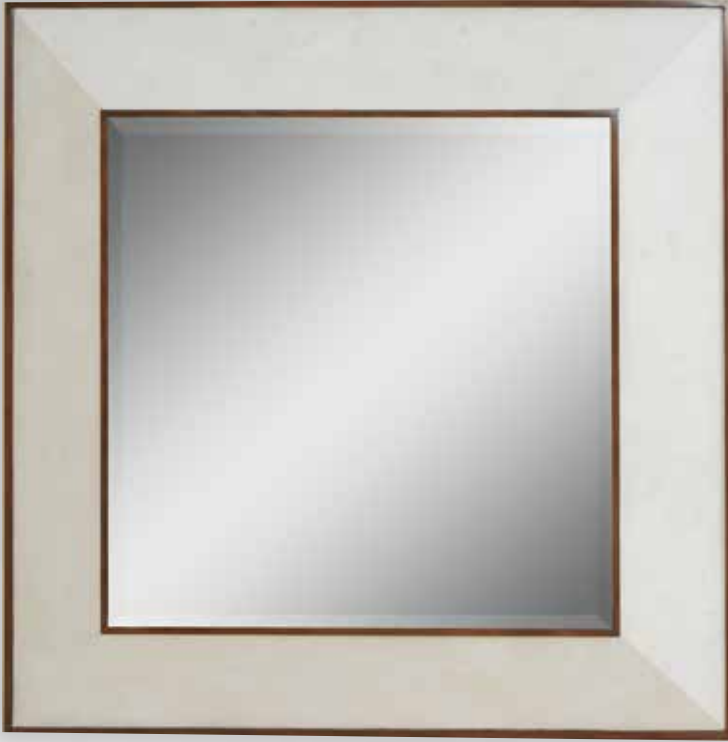

LM2507

White Agate Stone Inlaid
Mirror with Walnut Finished
Frame, Beveled Glass
44 x 5 x 44