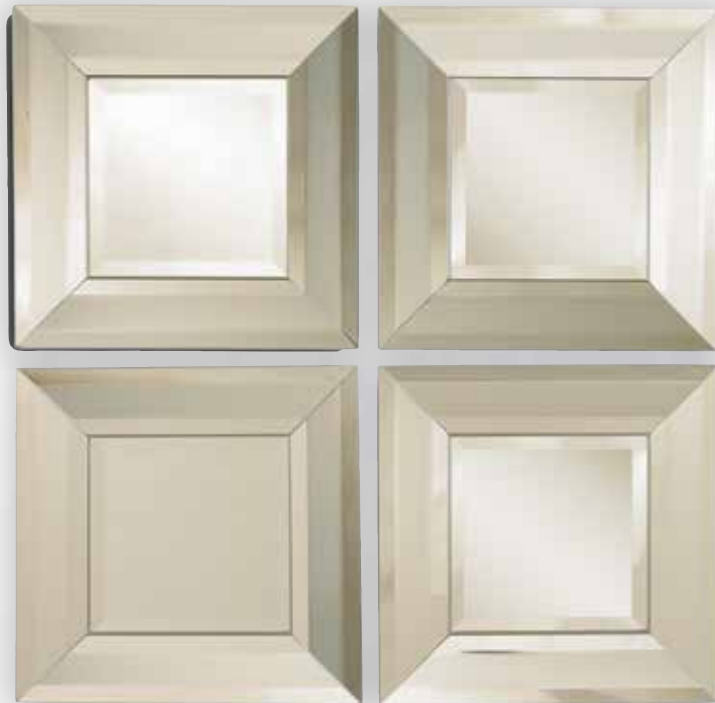

LM2108

Set of 4 Transitional Mirrors
in All Mirror Glass with a
Frosted Glass Border
20 x 2 x 20