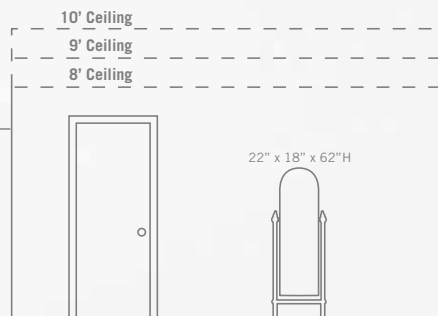

LT8583

Burnished Silver Three Tiered Occasional Table, Embossed Antique Brown Leather Inlay 24 x 17 x 30

WALL MIRRORS

MANTEL & BUFFET MIRRORS

OVERSCALED MIRRORS

FLOOR MIRRORS

L A B A R G E P R O D U C T I N D E X