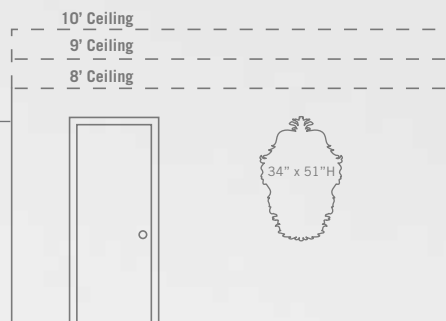

WALL MIRRORS