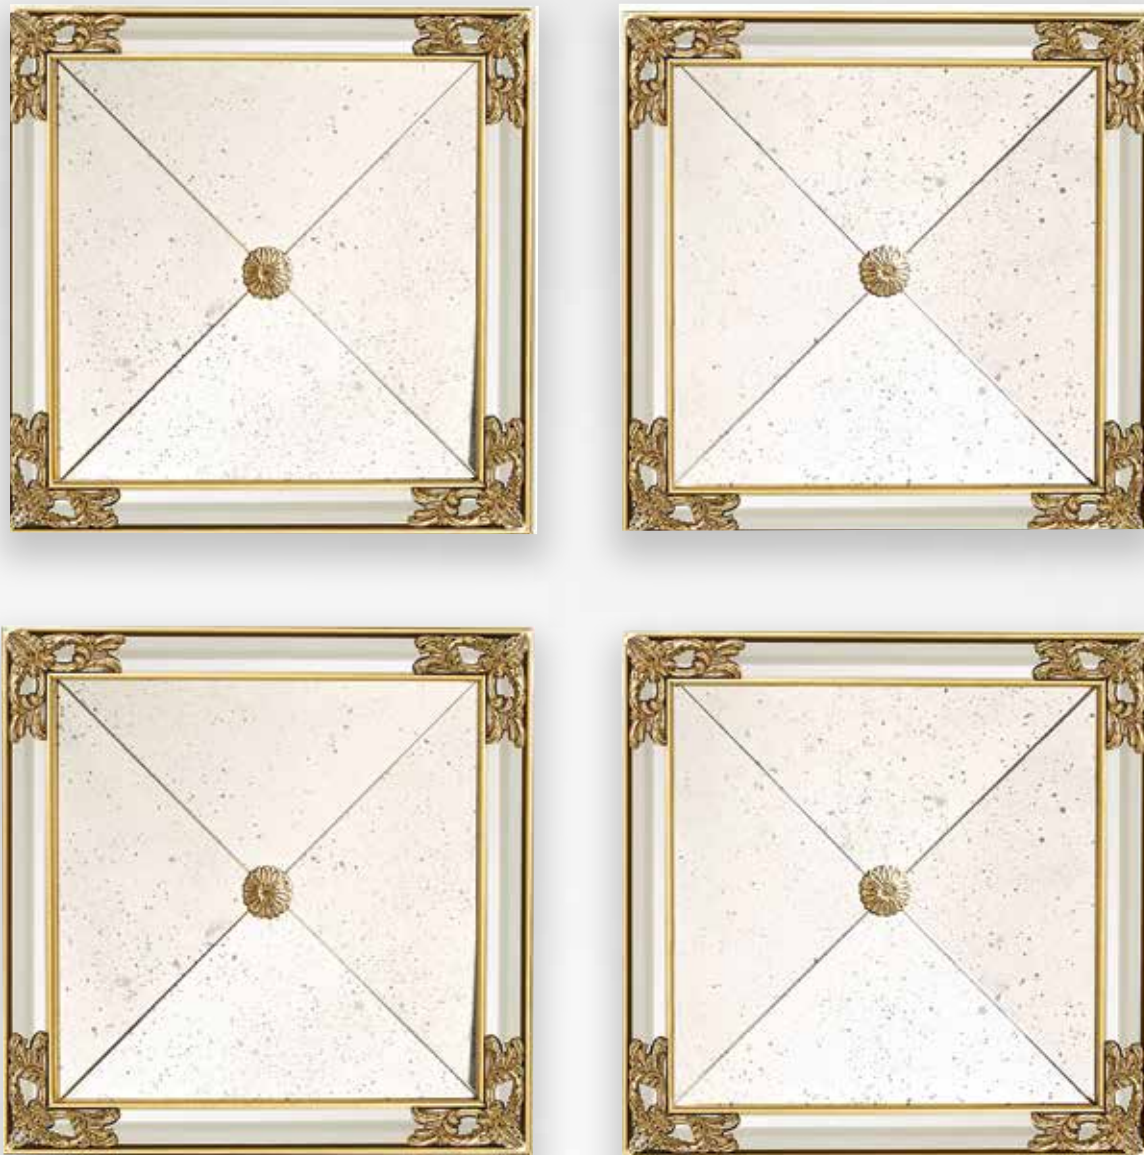

LM1885

Set of Four Square Mirrors, Antiqued
Mirror Glass, Gold Leaf, and
Mirrored Side Panels
16 x 3 x 16

Size of product is not always apparent from the image shown,
therefore, please make note of dimensions.