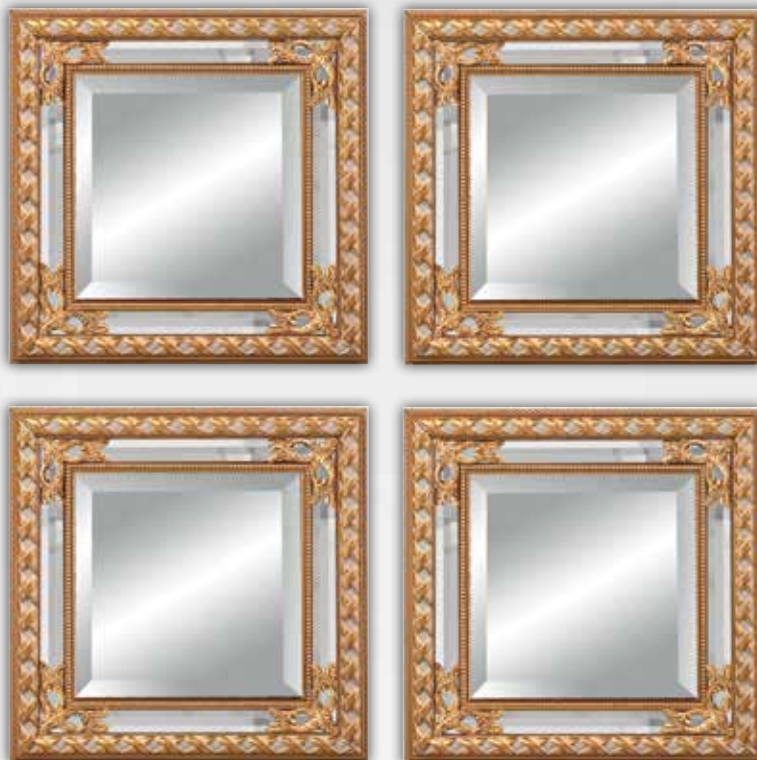

LM2501

Set of Four Gold Gilded Mirrors,
Beveled Mirror Glass
18 x 2 x 18

LM2505

Set of 4 Octagonal Gold Gilt
Finished Mirrors
16 x 2 x 16