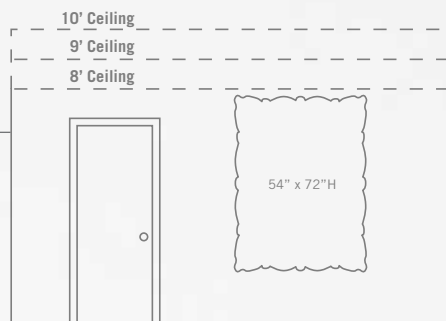

LT8583

Burnished Silver Three Tiered Occasional Table, Embossed Antique Brown Leather Inlay 24 x 17 x 30

WALL MIRRORS

MANTEL & BUFFET MIRRORS

OVERSCALED MIRRORS

FLOOR MIRRORS

L A B A R G E P R O D U C T I N D E X