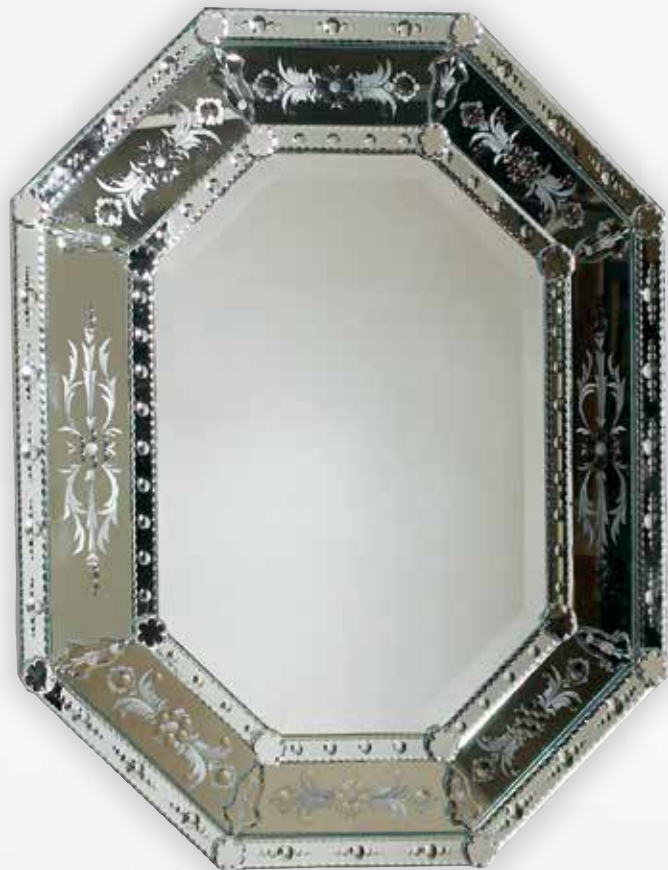

LM1976

Hand Cut and Etched Shaped
Venetian Glass Mirror Frame,
Beveled Mirror
30 x 3 x 38