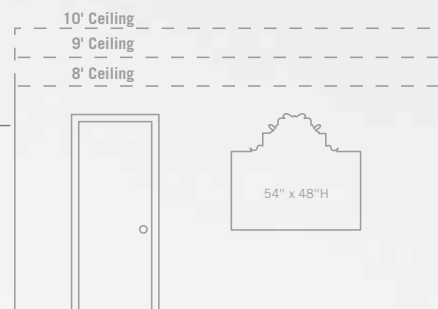

MANTEL & BUFFET MIRRORS