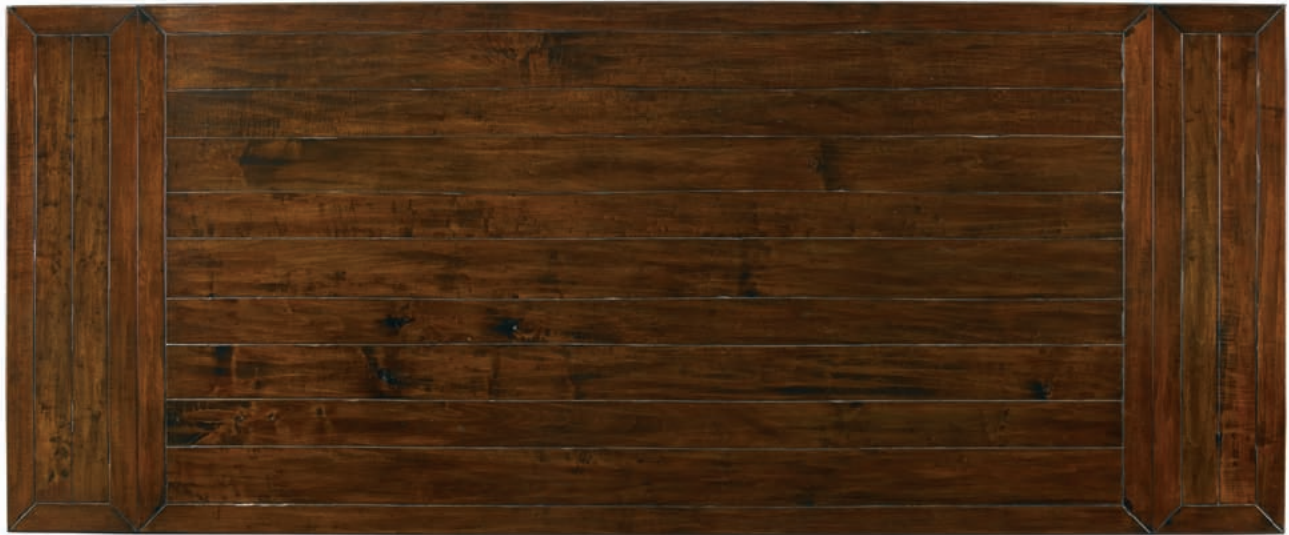

78"W X 54"D X 30"H WITH ONE 24" FILLER

Shown in -06 Vineyard finish.

Optional finishes available.

With Leaves

Top with Leaves

make your own statement.

680-12-13 Rectangular Extension Dining Table

92"W 48"D 30"H