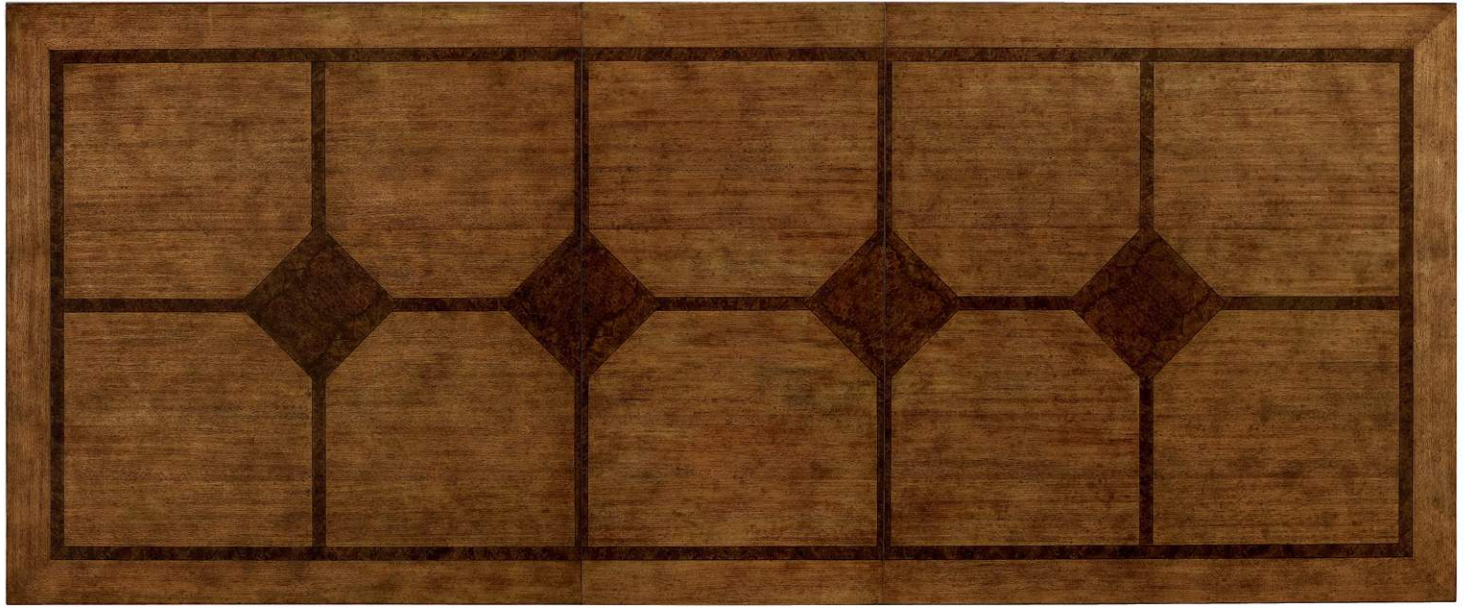

Close-up of ends

DINING TABLE

7601-20B & 7601-20T

380-Folio Light

W92 D48 H30 in.

Knee height 25 7/8 in.

Extends to W140 in. with two 24" leaves.