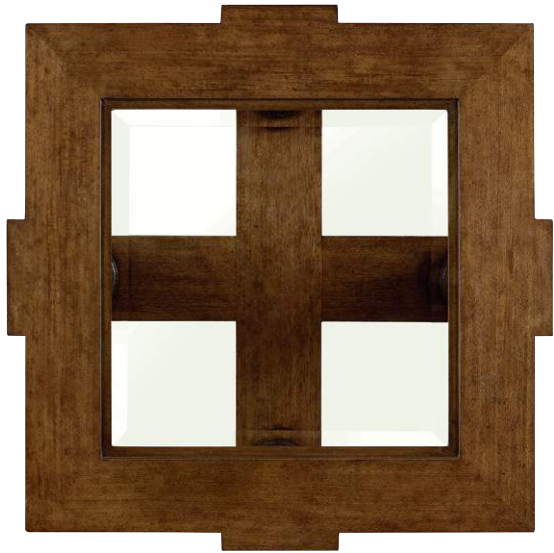

380-Folio Light

Diameter 48, H20 1/4 in.

RECTANGULAR COCKTAIL TABLE

7601-40G
380-Folio Light
W52 D38 H21 1/8 in.

CURIO
7600-49
380-Folio Light
W51 D19 3/8 H95 in.

7600-49 - CURIO, 380-Folio Light; and
7601-27 - ARM CHAIR, 381-Folio Dark, Fabric # SUN-7204-01.

SQUARE LAMP TABLE

7600-41G
380-Folio Light
W30 D30 H28 1/8 in.

ROUND LAMP TABLE

7600-42

380-Folio Light

Diameter 36, H30 in.

ROUND OCCASIONAL TABLE

7601-42
380-Folio Light
Diameter 28, H26 in.