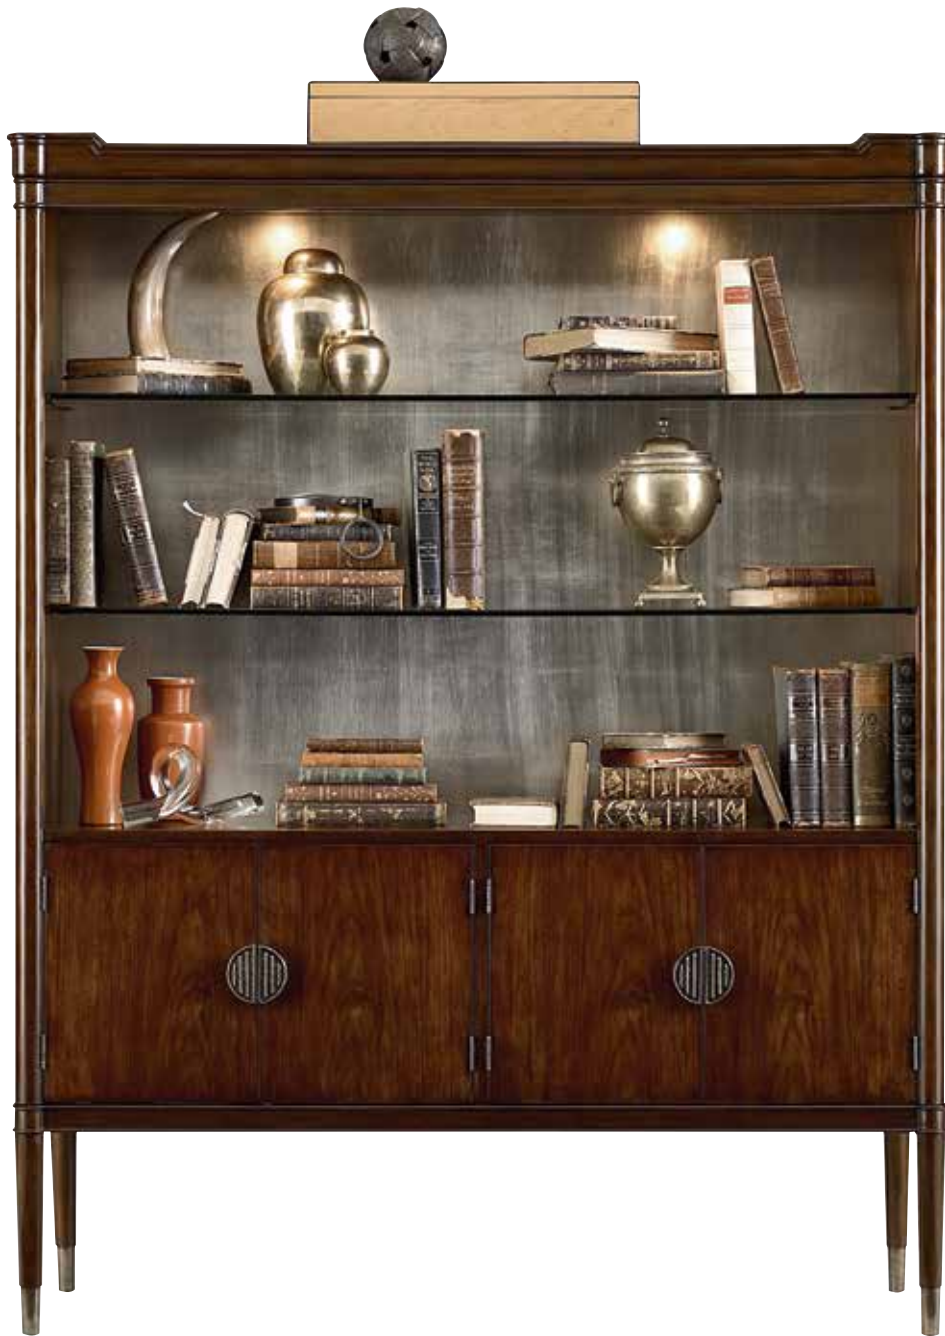

3301-28 DEVERAL SIDE CHAIR

391-Piano Black
W21 5/8 D21 1/4 H37 1/2 in.
Seat height 19 in.
Beech solids.
Standard Fabric # SUN-3241-0

Available in any fabric or leather as 3301-27P / 3301-28P Optional Slip Seat

The Madelon display cabinet is a refreshing study in clean-lined simplicity. The straightforward cornice, round turned posts, and open shelving impart an unassuming sculptural presence. Walnut cathedral veneers highlight the door fronts of this versatile piece.