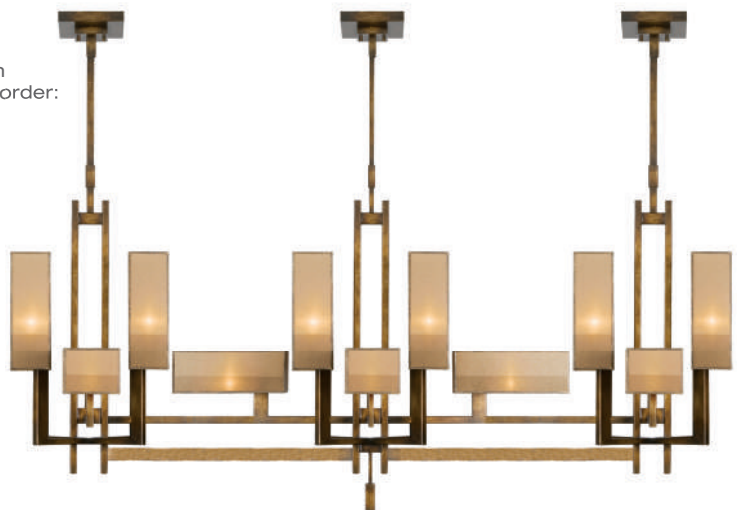

Original Fixture:  
NO. 733840

Finished custom  
piece, made to order:

\*(Refundable design fee may apply)

Bottom view of 17 pendant configuration.

Shown above with three medium (843040) pendants.