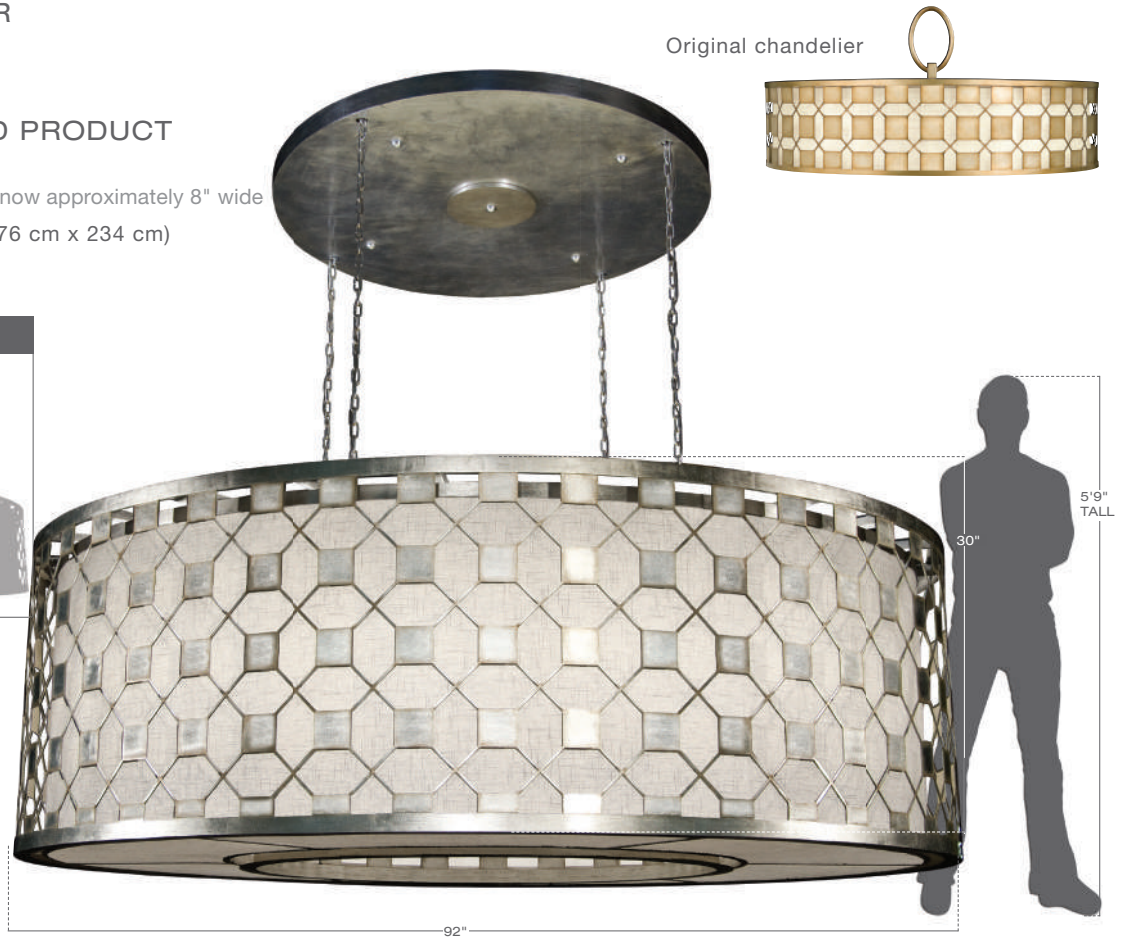

### ORIGINAL CHANDELIER

NO. 302740 (Winter Palace)  
H. 28" W. 26" (71 cm x 66 cm)

### CUSTOMIZED FINISHED PRODUCT

- made dramatically larger
  - increased size by 6', now approximately 7' wide
- New dimensions: H. 98" W. 107" (249 cm x 272 cm)

### ORIGINAL CHANDELIER

NO. 787840-2 (Allegretto)  
H. 16" W. 61" (41 cm x 155 cm)

### CUSTOMIZED FINISHED PRODUCT

- shade was doubled in height
  - pendant diameter increased by 3', now approximately 8' wide
- New dimensions: H. 30" W. 92" (76 cm x 234 cm)