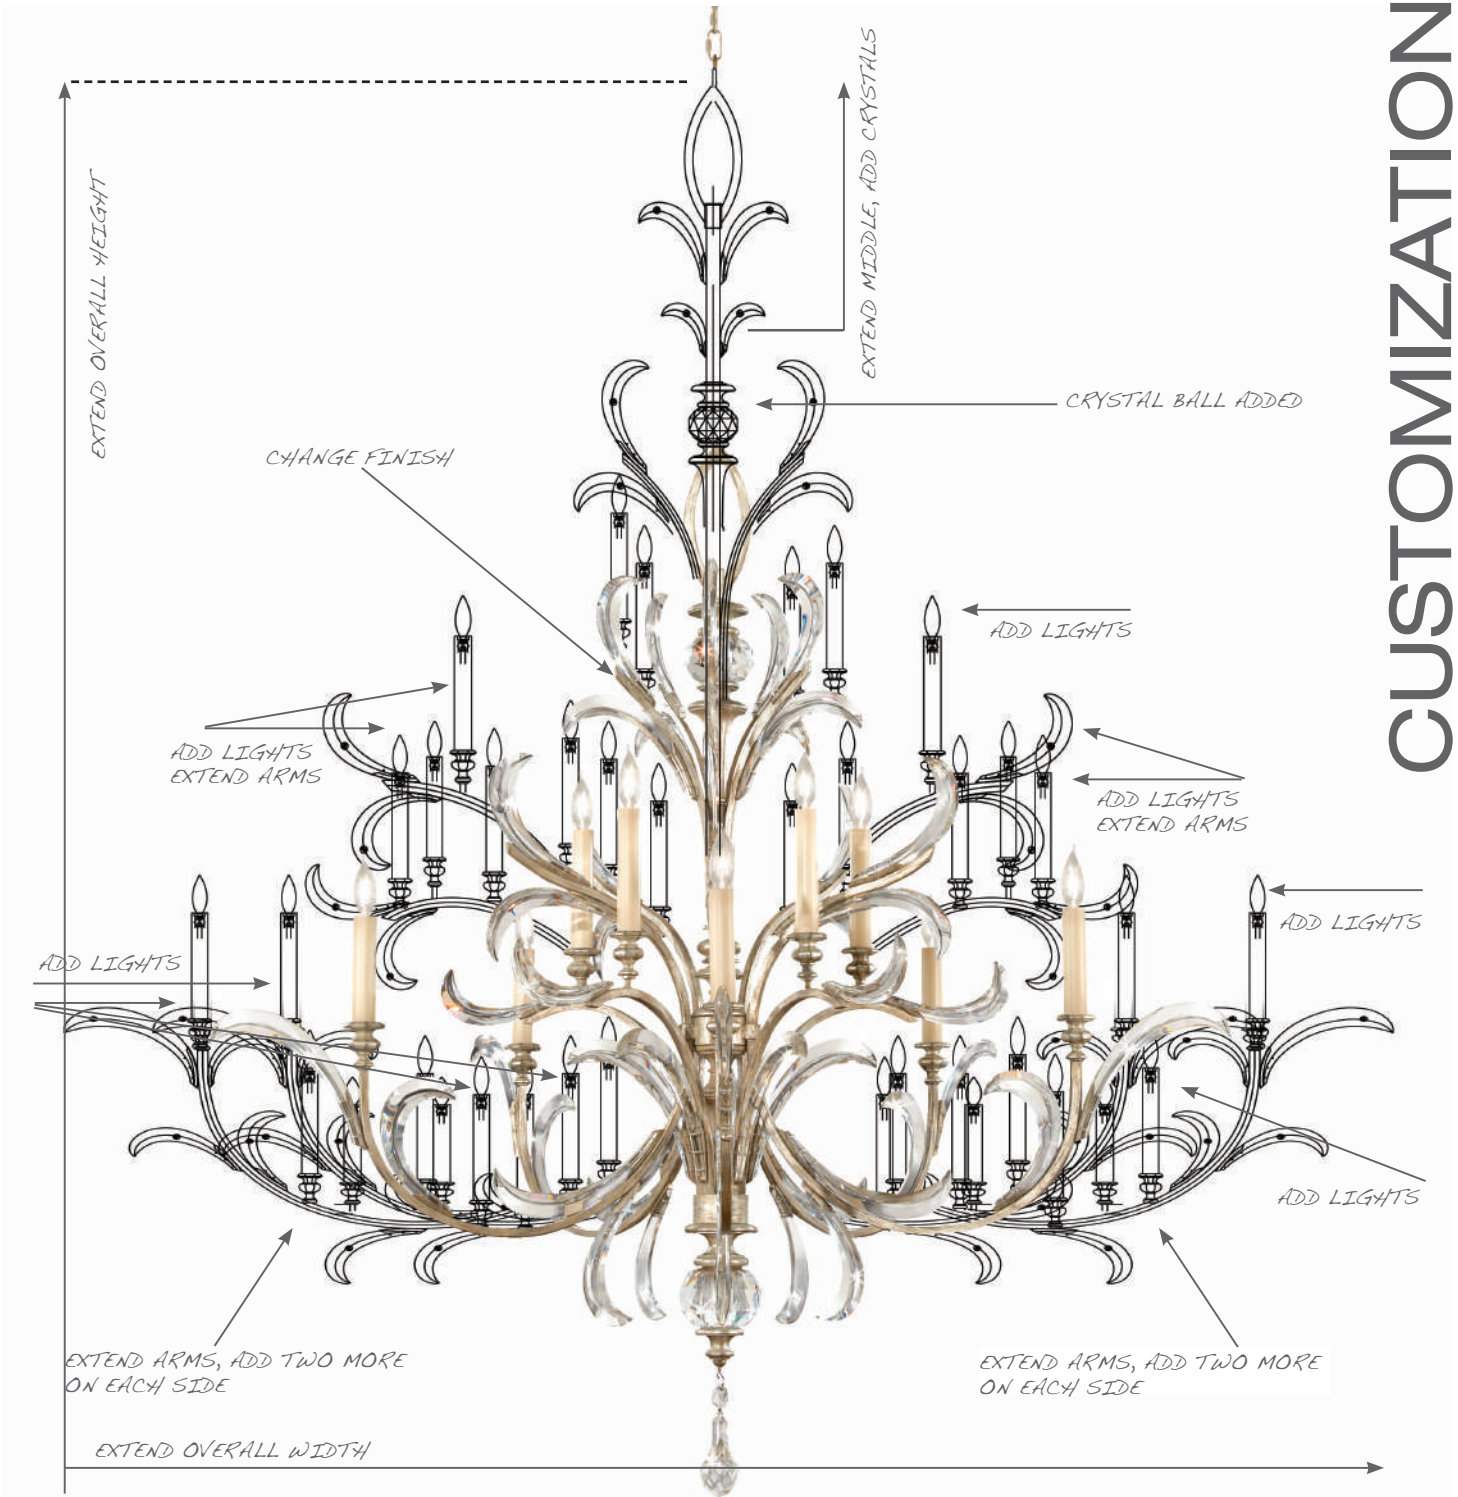

CUSTOMIZATION

As a true vertical US manufacturer, Fine Art Lamps has the capabilities and flexibility to provide unique, custom product to meet the specific and discerning needs of the designer/architect/specifier. Our specialized Territory Managers are available to work with you on site, with your plans and concepts, to understand your complete lighting design requirements. Additionally, our in-house design staff is available to help your vision become a reality.