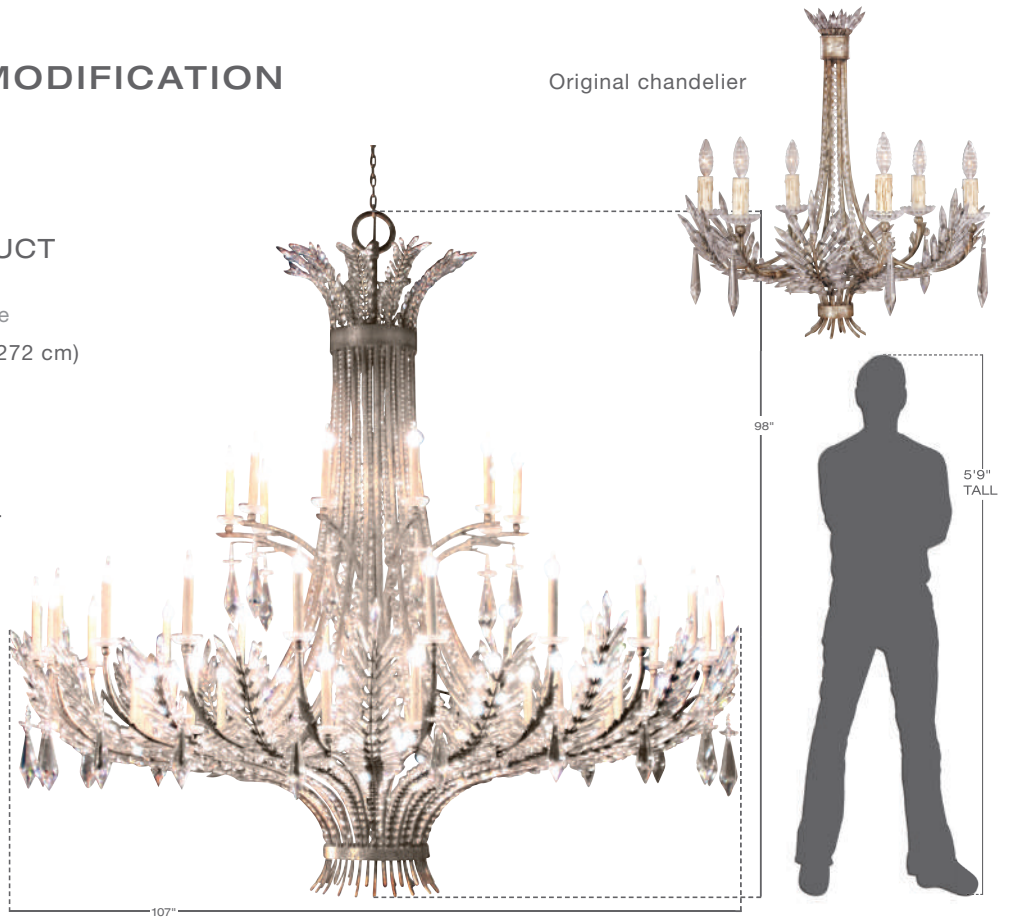

EXAMPLES OF BODY MODIFICATION

ORIGINAL CHANDELIER

NO. 302740 (Winter Palace)
H. 28" W. 26" (71 cm x 66 cm)

CUSTOMIZED FINISHED PRODUCT

1. made dramatically larger
   - increased size by 6', now approximately 7' wide
2. New dimensions: H. 98" W. 107" (249 cm x 272 cm)