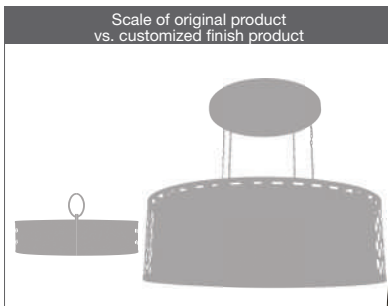

CUSTOMIZED FINISHED PRODUCT

1. shade was doubled in height
   - pendant diameter increased by 3', now approximately 8' wide
2. New dimensions: H. 30" W. 92" (76 cm x 234 cm)