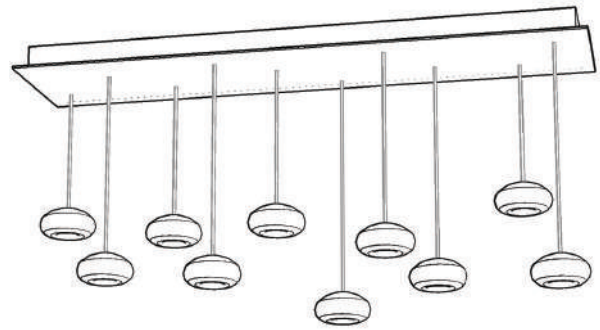

BOTTOM VIEW

NO. 853040-xx
 W. 19" (48 cm) D. 19" (48 cm)
 (BULB QTY 15)

BOTTOM VIEW

NO. 853140-xx
 W. 21" (53 cm)
 (BULB QTY 15)

BOTTOM VIEW

NO. 853240-xx
 W. 24" (61 cm)
 (BULB QTY 22)

BOTTOM VIEW

NO. 853340-xx
 W. 24" (61 cm) D. 24" (61 cm)
 (BULB QTY 22)

BOTTOM VIEW

NO. 853440-xx
 W. 32" (81 cm)
 (BULB QTY 36)

BOTTOM VIEW

For full glass and finish ordering options please see page 40. Ships unassembled. Includes 10 watt halogen bulbs and 10' adjustable coaxial cables. Ring configurations include 6' cables. 20' cables or longer are available through our customization program. LED bulbs available for purchase. Our studio glass is handmade individually. Slight variations in shape, size and markings are the characteristics that distinguish art glass from mass produced glass. Custom finishes and custom sizes available on all canopies.

†NO. 853540-xx
W. 30" (76 cm) D. 30" (76 cm)
(BULB QTY 30)

BOTTOM VIEW

†NO. 853640-xx
W. 54" (137 cm) D. 17" (43 cm)
(BULB QTY 28)

BOTTOM VIEW

†NO. 853840-xx
W. 47" (119 cm) D. 5.5" (14 cm)
(BULB QTY 9)

BOTTOM VIEW

†NO. 863240-xx
W. 48" (122 cm) D. 11" (28 cm)
(BULB QTY 10)

BOTTOM VIEW

†NO. 853740-xx
W. 48" (122 cm) D. 11" (28 cm)
(BULB QTY 15)

BOTTOM VIEW

†NO. 863040-xx
W. 54" (137 cm) D. 17" (43 cm)
(BULB QTY 18)

BOTTOM VIEW