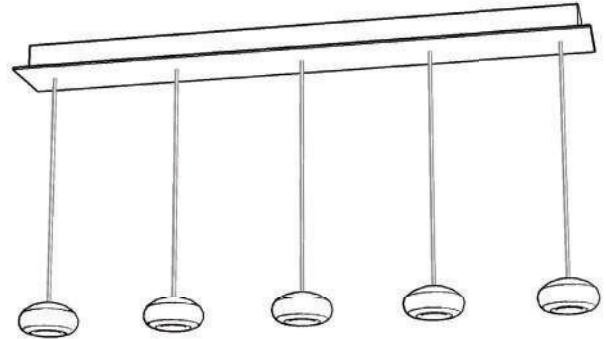

†NO. 853540-xx
W. 30" (76 cm) D. 30" (76 cm)
(BULB QTY 30)

BOTTOM VIEW

†NO. 853640-xx
W. 54" (137 cm) D. 17" (43 cm)
(BULB QTY 28)

BOTTOM VIEW

†NO. 853840-xx
W. 47" (119 cm) D. 5.5" (14 cm)
(BULB QTY 9)

BOTTOM VIEW

†NO. 863240-xx
W. 48" (122 cm) D. 11" (28 cm)
(BULB QTY 10)

BOTTOM VIEW

†NO. 853740-xx
W. 48" (122 cm) D. 11" (28 cm)
(BULB QTY 15)

BOTTOM VIEW

†NO. 863040-xx
W. 54" (137 cm) D. 17" (43 cm)
(BULB QTY 18)

BOTTOM VIEW

†Min. Ht. 14" (36 cm) Max. Ht. 129" (328 cm), US/INTL BULB: G4, 10W

See index for canopy dimensions.

†NO. 863440-xx
W. 27.5" (70 cm) D. 5.5" (14 cm)
(BULB QTY 3)

BOTTOM VIEW

†NO. 863340-xx
W. 47" (119 cm) D. 5.5" (14 cm)
(BULB QTY 5)

BOTTOM VIEW

Adjustable Rings

Our ring configurations can be adjusted in several ways. The space between the canopy and the first ring can be lengthened or shortened to your desired height. The rings themselves can be placed evenly or at different heights in an ascending or descending configuration.