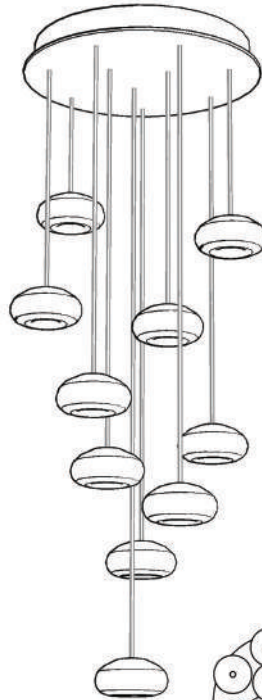

(Shown: Silver leaf w/ "Vertical Quartz" studio glass)

W. 19" (48 cm) D. 19" (48 cm)

Min. Ht. 14" (36 cm) Max. Ht. 129" (328 cm)

US/INTL BULB: G4, 10W (QTY 15)

For full glass and finish ordering options please see page 40. Ships unassembled. Includes 10 watt halogen bulbs and 10' adjustable coaxial cables. 20' cables or longer are available through our customization program. LED bulbs available for purchase. Custom finishes and custom sizes available on all canopies. Our studio glass is handmade individually. Slight variations in shape, size and markings are the characteristics that distinguish art glass from mass produced glass.

BOTTOM VIEW

†NO. 852440-xx

W. 12" (30 cm)
 (BULB QTY 5)

BOTTOM VIEW

†NO. 852640-xx

W. 14" (36 cm)
 (BULB QTY 7)

BOTTOM VIEW

†NO. 852840-xx

W. 17" (43 cm)
 (BULB QTY 10)

BOTTOM VIEW

†NO. 863540-xx

W. 22" (56 cm)
 (BULB QTY 10)

BOTTOM VIEW

†Min. Ht. 14" (36 cm) Max. Ht. 129" (328 cm), US/INTL BULB: G4, 10W

See index for canopy dimensions.

NO. 862840-xx
 W. 32" (81 cm)
 (BULB QTY 16)

BOTTOM VIEW

NO. 853040-xx
 W. 19" (48 cm) D. 19" (48 cm)
 (BULB QTY 15)

BOTTOM VIEW

NO. 853140-xx
 W. 21" (53 cm)
 (BULB QTY 15)

BOTTOM VIEW

NO. 853240-xx
 W. 24" (61 cm)
 (BULB QTY 22)

BOTTOM VIEW

NO. 853340-xx
 W. 24" (61 cm) D. 24" (61 cm)
 (BULB QTY 22)