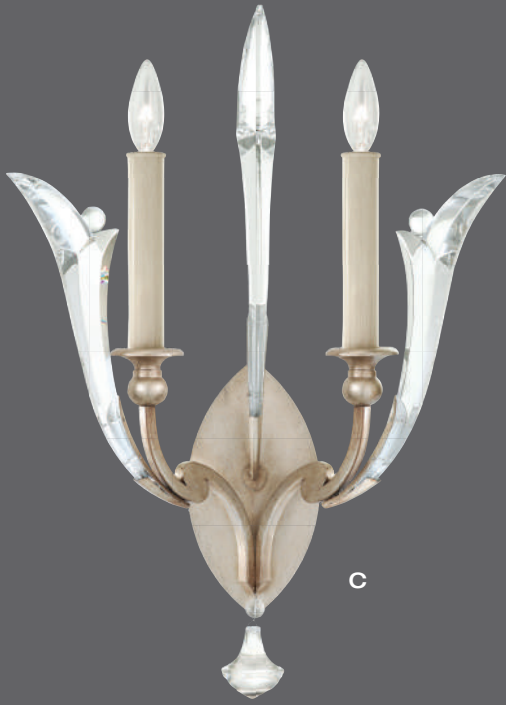

Candelabra, 60W (QTY 10)

A
FRONT VIEW

SIDE VIEW

B

C

Detail of botanical
accent berry crystal.

D

A. NO. 855040 (Shown: warm toned leaf finish)
NO. 855040-2 (Not shown: gold leaf finish)
OBLONG CHANDELIER
H. 35" W. 55" D. 21.5" (89 cm x 140 cm x 55 cm)
Min. Ht. 41" (104 cm) Max. Ht. 109" (277 cm)
US BULB: B10 INTL BULB: B35 E14
Candelabra, 60W (QTY 6)