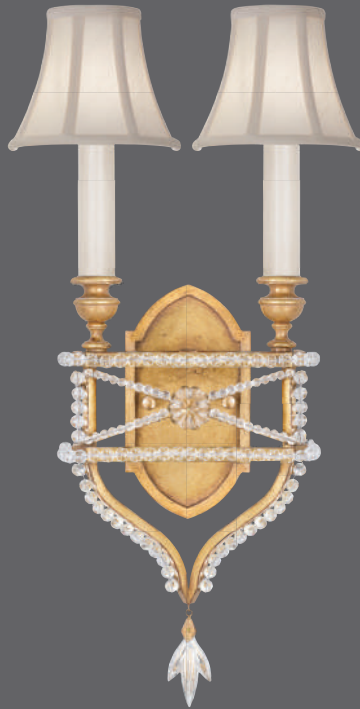

C

D

E

C. SCONCE

NO. 861650-21 (Shown: gold leaf finish with shades)
H. 22" W. 12" D. 6" (56 cm x 30 cm x 15 cm)

NO. 861650-22 (Shown: gold leaf finish without shades)
H. 22" W. 9" D. 4.25" (56 cm x 23 cm x 11 cm)

US BULB: B10, 60W INTL BULB: B35 E14, 60W

Candelabra (QTY 2)

D. NO. 858240-2 (Shown: gold leaf finish)

FLUSH MOUNT

H. 13.5" W. 18" (34 cm x 46 cm)

US BULB: B10, 60W INTL BULB: B35 E14, 60W

Candelabra (QTY 2)

E. NO. 859610-2 (Shown: gold leaf finish)

TABLE LAMP

H. 36" (91 cm)

US BULB: A21, 50-100-150W INTL BULB: A60 E27, 60W

Medium (QTY 1)