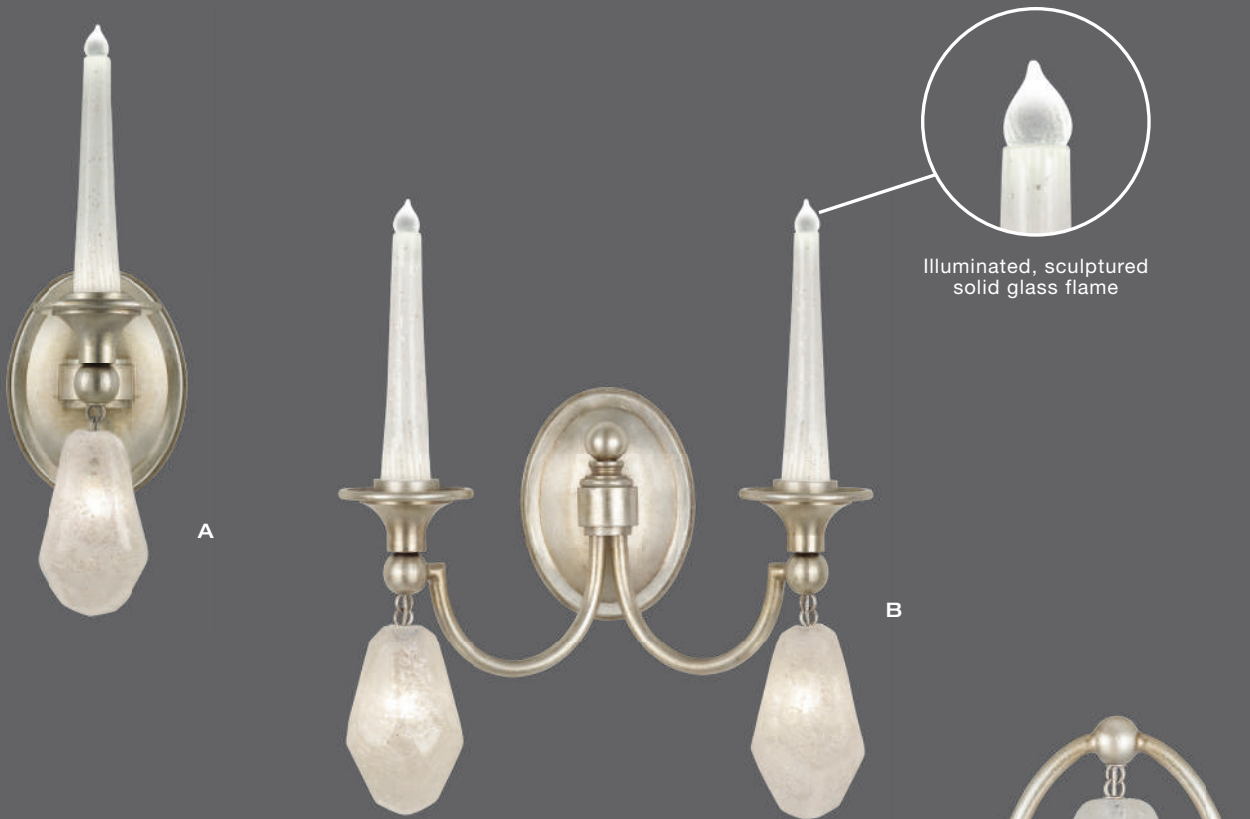

Illuminated, sculptured solid glass flame

AN LED COLLECTION

A. NO. 864550-11 (Shown: aged silver leaf finish with "Clear Quartz" studio glass)
SCONCE
H. 17.5" W. 5.5" D. 6" (44.5 cm x 14 cm x 15 cm)
CANDLESTICK US/INTL BULB: Cree LED (QTY 1)
QUARTZ GLASS US/INTL BULB: G4 LED, G4, 3W (QTY 1)

B. NO. 867650-11 (Shown: aged silver leaf finish with "Clear Quartz" studio glass)
SCONCE
H. 17.5" W. 15" D. 8" (44.5 cm x 38 cm x 20 cm)
CANDLESTICK US/INTL BULB: Cree LED (QTY 2)
QUARTZ GLASS US/INTL BULB: G4 LED, G4, 3W (QTY 2)

C. NO. 864950-11 (Shown: aged silver leaf finish with "Clear Quartz" studio glass)
SCONCE
H. 12.5" W. 7" D. 6.5" (31.75 cm x 18 cm x 16.5 cm)
QUARTZ GLASS US/INTL BULB: G4 LED, G4, 3W (QTY 1)

D. NO. 864440-11 (Shown: aged silver leaf finish with "Clear Quartz" studio glass)
CHANDELIER
H. 45" W. 44" (114 cm x 112 cm)
Min Ht. 48" (122 cm) Max Ht. 119" (302 cm)
CANDLESTICK US/INTL BULB: Cree LED (QTY 8)
QUARTZ GLASS US/INTL BULB: G4 LED, G4, 3W (QTY 9)

GLASS AND FINISH OPTIONS

Aged Silver Leaf Finish

Florentine Gold Leaf Finish

Bronze Finish

"Clear Quartz"
Studio Glass
Candlestick and
Quartz Drop

"Natural Quartz"
Studio Glass
Candlestick and
Quartz Drop

-11 silver w/ clear studio glass

-21 gold w/ clear studio glass
-22 gold w/ natural studio glass

-31 bronze w/ clear studio glass
-32 bronze w/ natural studio glass

Art glass candles with sculptured solid glass flames illuminated by hidden LEDs, each flame radiating a unique crystal light. Art glass quartz crystal pendants also with LEDs. All dimmable LED using LED/CFL compatible fixture dimmer.