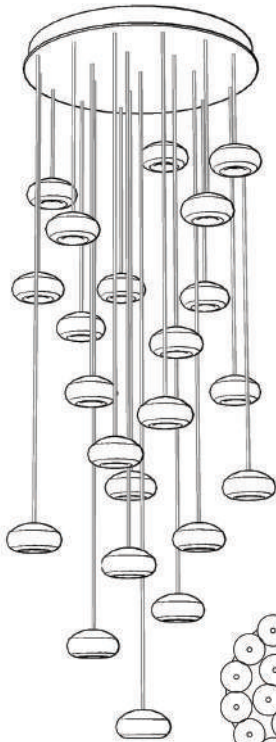

(Shown: Silver leaf w/ "Vertical Quartz" studio glass)

W. 19" (48 cm) D. 19" (48 cm)

Min. Ht. 14" (36 cm) Max. Ht. 129" (328 cm)

US/INTL BULB: G4, 10W (QTY 15)

For full glass and finish ordering options please see page 40. Ships unassembled. Includes 10 watt halogen bulbs and 10' adjustable coaxial cables. 20' cables or longer are available through our customization program. LED bulbs available for purchase. Custom finishes and custom sizes available on all canopies. Our studio glass is handmade individually. Slight variations in shape, size and markings are the characteristics that distinguish art glass from mass produced glass.

W. 17" (43 cm)
 (BULB QTY 10)

BOTTOM VIEW

†NO. 863540-xx

W. 22" (56 cm)
 (BULB QTY 10)

BOTTOM VIEW

†Min. Ht. 14" (36 cm) Max. Ht. 129" (328 cm), US/INTL BULB: G4, 10W

See index for canopy dimensions.

NO. 862840-xx
 W. 32" (81 cm)
 (BULB QTY 16)

BOTTOM VIEW

NO. 853040-xx
 W. 19" (48 cm) D. 19" (48 cm)
 (BULB QTY 15)

BOTTOM VIEW

NO. 853140-xx
 W. 21" (53 cm)
 (BULB QTY 15)

BOTTOM VIEW

NO. 853240-xx
 W. 24" (61 cm)
 (BULB QTY 22)

BOTTOM VIEW

NO. 853340-xx
 W. 24" (61 cm) D. 24" (61 cm)
 (BULB QTY 22)

BOTTOM VIEW

NO. 853440-xx
 W. 32" (81 cm)
 (BULB QTY 36)

BOTTOM VIEW

For full glass and finish ordering options please see page 40. Ships unassembled. Includes 10 watt halogen bulbs and 10' adjustable coaxial cables. Ring configurations include 6' cables. 20' cables or longer are available through our customization program. LED bulbs available for purchase. Our studio glass is handmade individually. Slight variations in shape, size and markings are the characteristics that distinguish art glass from mass produced glass. Custom finishes and custom sizes available on all canopies.