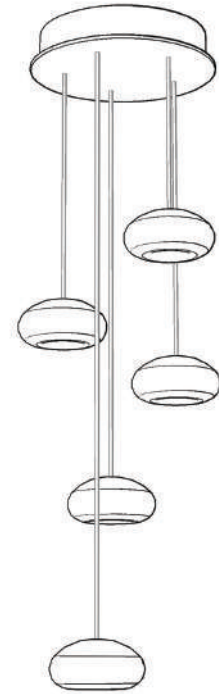

(Shown: Silver leaf w/ "Vertical Quartz" studio glass)

W. 19" (48 cm) D. 19" (48 cm)

Min. Ht. 14" (36 cm) Max. Ht. 129" (328 cm)

US/INTL BULB: G4, 10W (QTY 15)

For full glass and finish ordering options please see page 40. Ships unassembled. Includes 10 watt halogen bulbs and 10' adjustable coaxial cables. 20' cables or longer are available through our customization program. LED bulbs available for purchase. Custom finishes and custom sizes available on all canopies. Our studio glass is handmade individually. Slight variations in shape, size and markings are the characteristics that distinguish art glass from mass produced glass.

W. 5.5" (14 cm)
 Min. Ht. 14" (36 cm) Max. Ht. 128" (325 cm)
 US/INTL BULB: G4, 10W (QTY 1)
 Includes transformer and dual mount canopy.

See page 16 for more information.

†NO. 852340-xx

W. 9" (23 cm)
 (BULB QTY: 3)

BOTTOM VIEW

†NO. 852440-xx

W. 12" (30 cm)
 (BULB QTY 5)

BOTTOM VIEW

†NO. 852640-xx

W. 14" (36 cm)
 (BULB QTY 7)

BOTTOM VIEW

†NO. 852840-xx

W. 17" (43 cm)
 (BULB QTY 10)

BOTTOM VIEW

†NO. 863540-xx

W. 22" (56 cm)
 (BULB QTY 10)

BOTTOM VIEW

†Min. Ht. 14" (36 cm) Max. Ht. 129" (328 cm), US/INTL BULB: G4, 10W

See index for canopy dimensions.

NO. 862840-xx
 W. 32" (81 cm)
 (BULB QTY 16)