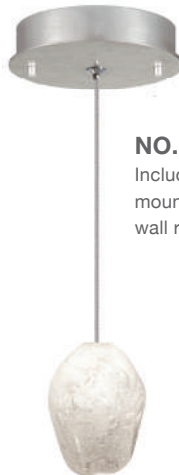

How to Order Single Glass Pendants

ORDERING OPTIONS Select finish/glass suffix option from below and add to item number.

	CLEAR "QUARTZ" STUDIO GLASS Recommended mix of quartz studio glass shapes is approximately 25% of each.						NATURAL "QUARTZ" STUDIO GLASS				Vertical Clusters	Random Clusters
	Evening Cloud	Morning Dew	High	Medium	Low	Round	High	Medium	Low	Round		
	-11	-12	-13	-14	-15	-16	-17	-18	-19	-10	-101	-102
	-21	-22	-23	-24	-25	-26	-27	-28	-29	-20	-201	-202
Approximate handmade studio glass dimensions	H. 2.75" (7 cm) W. 4.75" (12 cm)	H. 2.75" (7 cm) W. 4.75" (12 cm)	H. 5.75" (15 cm) W. 3.75" (10 cm)	H. 5.5" (14 cm) W. 3.5" (9 cm)	H. 5.5" (14 cm) W. 3.5" (9 cm)	H. 3.75" (10 cm) W. 4.75" (12 cm)	H. 5.75" (15 cm) W. 3.75" (10 cm)	H. 5.5" (14 cm) W. 3.5" (9 cm)	H. 5.5" (14 cm) W. 3.5" (9 cm)	H. 3.75" (10 cm) W. 4.75" (12 cm)	H. 7.5" (19 cm) W. 4.5" (11 cm)	H. 4.5" (11 cm) W. 5.5" (14 cm)

Mini Button Canopy

H. .5" x W. 1.4" (1 cm x 4 cm)

NO. 851840-xx

Does not include transformer. Remote transformers to be provided by installer. This item is a "UL Recognized" component to be used in a custom installation. Shown: 851840-13.

Dual Mount Canopy

H. 1.5" x W. 5.5" (4 cm x 14 cm)

NO. 852240-xx

Includes transformer and dual mount canopy with removable side wall ring. Shown: 852240-13.

Dual mount canopy shown with side wall ring removed for flush mount application with included transformer recessed into junction box.