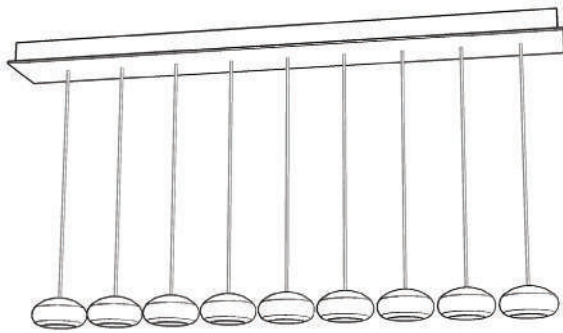

W. 17" (43 cm)
 (BULB QTY 10)

BOTTOM VIEW

†NO. 863540-xx

W. 22" (56 cm)
 (BULB QTY 10)

BOTTOM VIEW

†Min. Ht. 14" (36 cm) Max. Ht. 129" (328 cm), US/INTL BULB: G4, 10W

See index for canopy dimensions.

NO. 862840-xx
 W. 32" (81 cm)
 (BULB QTY 16)

BOTTOM VIEW

NO. 853040-xx
 W. 19" (48 cm) D. 19" (48 cm)
 (BULB QTY 15)

BOTTOM VIEW

NO. 853140-xx
 W. 21" (53 cm)
 (BULB QTY 15)

BOTTOM VIEW

NO. 853240-xx
 W. 24" (61 cm)
 (BULB QTY 22)

BOTTOM VIEW

NO. 853340-xx
 W. 24" (61 cm) D. 24" (61 cm)
 (BULB QTY 22)

BOTTOM VIEW

NO. 853440-xx
 W. 32" (81 cm)
 (BULB QTY 36)

BOTTOM VIEW

For full glass and finish ordering options please see page 40. Ships unassembled. Includes 10 watt halogen bulbs and 10' adjustable coaxial cables. Ring configurations include 6' cables. 20' cables or longer are available through our customization program. LED bulbs available for purchase. Our studio glass is handmade individually. Slight variations in shape, size and markings are the characteristics that distinguish art glass from mass produced glass. Custom finishes and custom sizes available on all canopies.

†NO. 853540-xx
W. 30" (76 cm) D. 30" (76 cm)
(BULB QTY 30)

BOTTOM VIEW

†NO. 853640-xx
W. 54" (137 cm) D. 17" (43 cm)
(BULB QTY 28)

BOTTOM VIEW

†NO. 853840-xx
W. 47" (119 cm) D. 5.5" (14 cm)
(BULB QTY 9)

BOTTOM VIEW