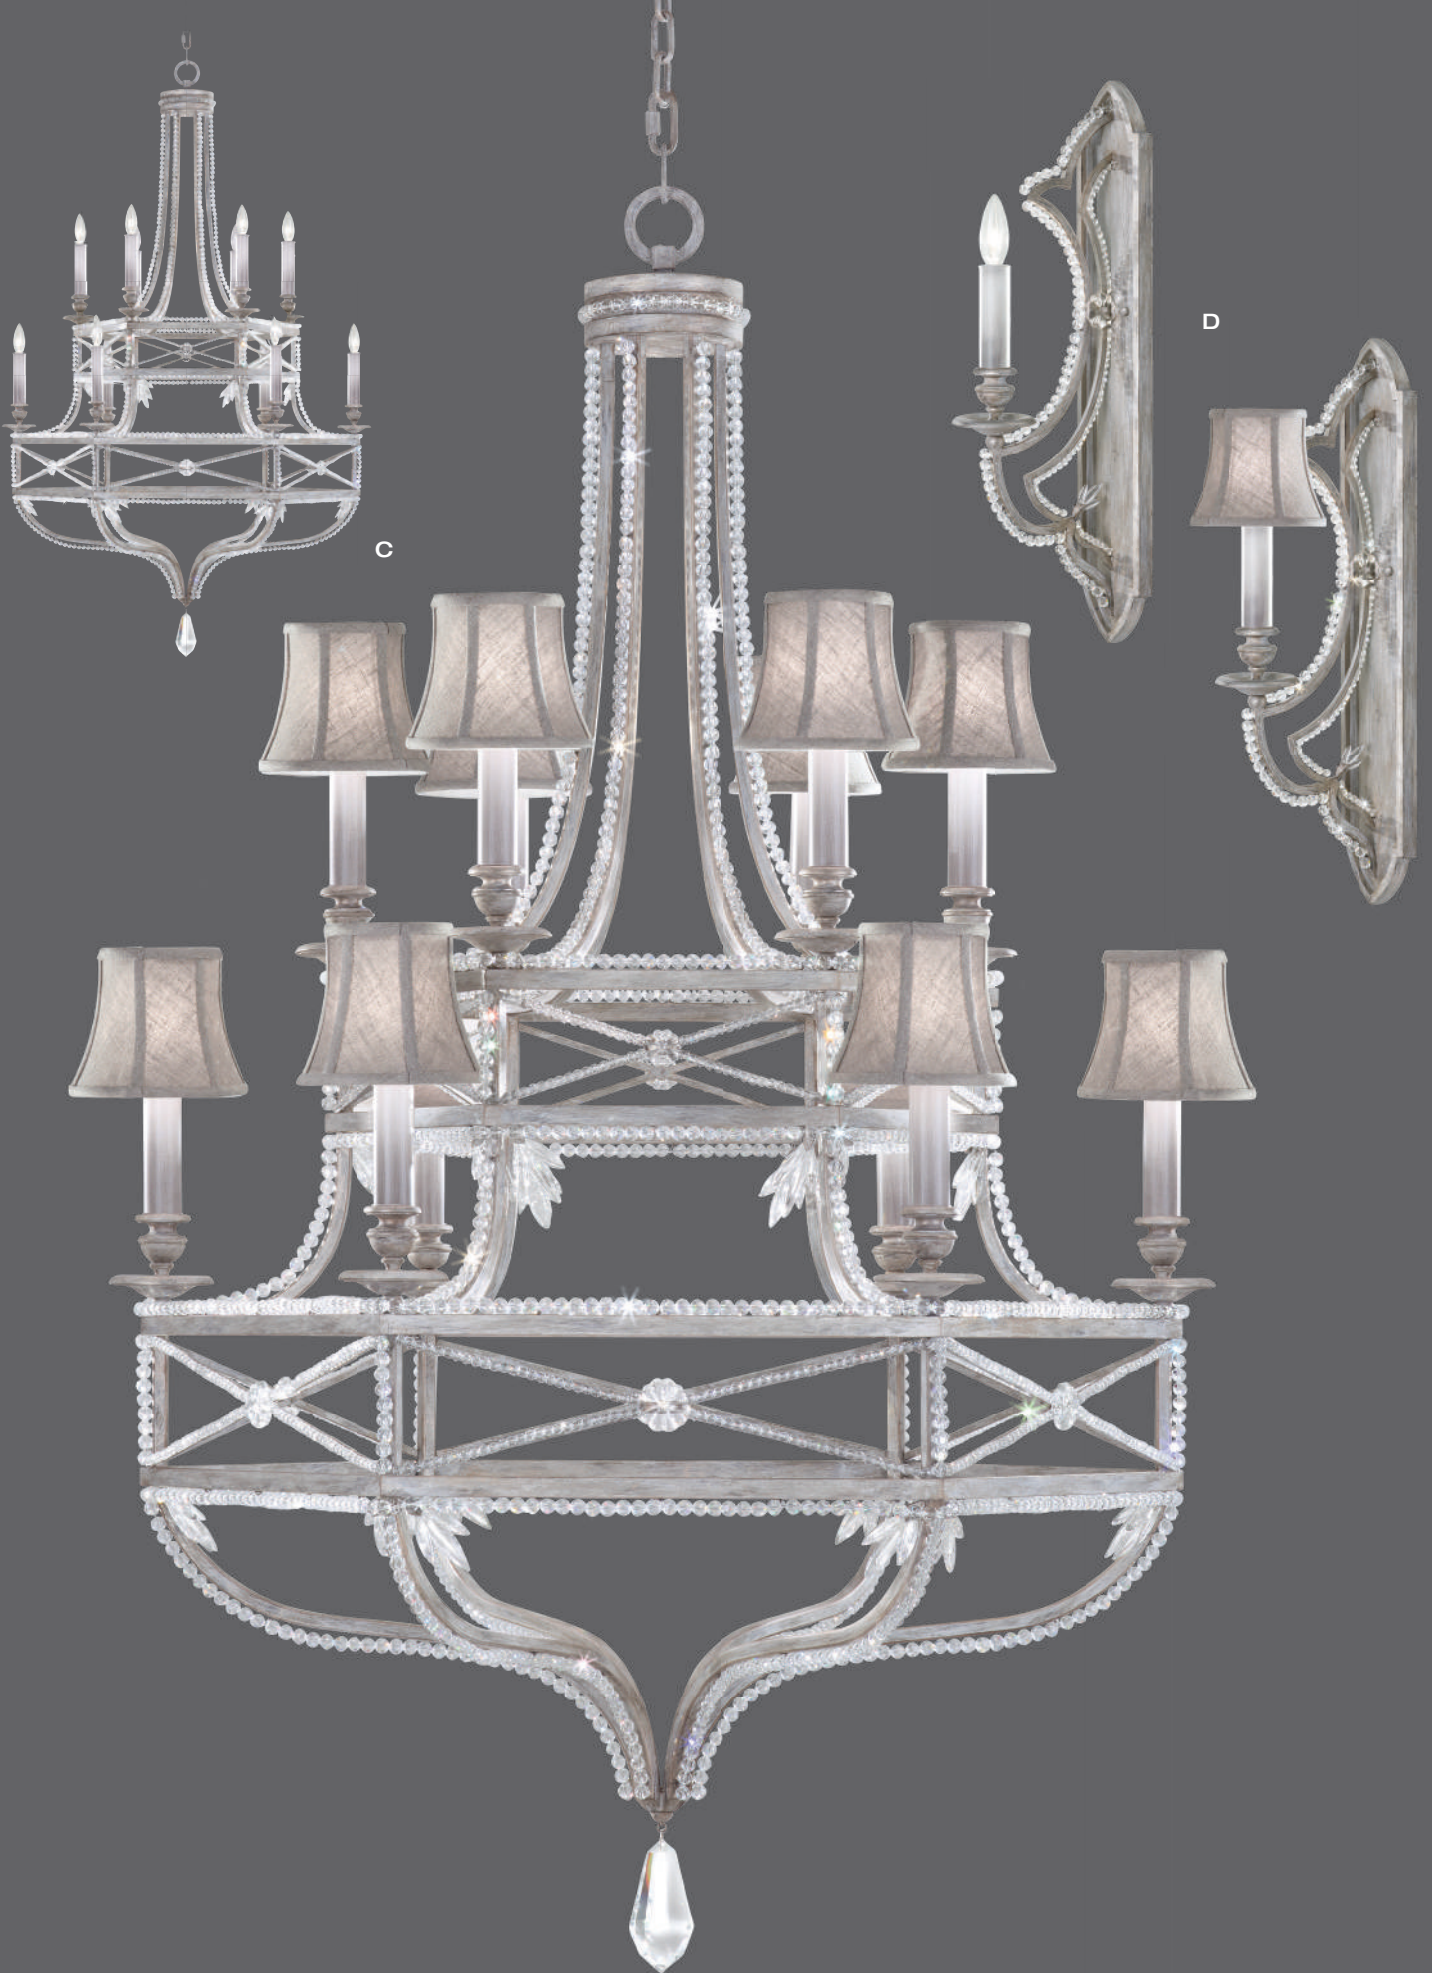

C

D

A. CHANDELIER

NO. 858840-11 (Shown: silver finish with shades)
 H. 30" W. 41" (76 cm x 104 cm)

NO. 858840-12 (Shown: silver finish without shades)
 H. 30" W. 39" (76 cm x 99 cm)

Min Ht. 32" (81 cm) Max Ht. 104" (264 cm)