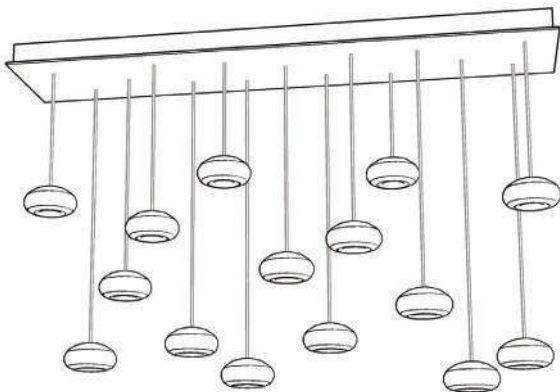

BOTTOM VIEW

NO. 853040-xx
 W. 19" (48 cm) D. 19" (48 cm)
 (BULB QTY 15)

BOTTOM VIEW

NO. 853140-xx
 W. 21" (53 cm)
 (BULB QTY 15)

BOTTOM VIEW

NO. 853240-xx
 W. 24" (61 cm)
 (BULB QTY 22)

BOTTOM VIEW

NO. 853340-xx
 W. 24" (61 cm) D. 24" (61 cm)
 (BULB QTY 22)

BOTTOM VIEW

NO. 853440-xx
 W. 32" (81 cm)
 (BULB QTY 36)

BOTTOM VIEW

For full glass and finish ordering options please see page 40. Ships unassembled. Includes 10 watt halogen bulbs and 10' adjustable coaxial cables. Ring configurations include 6' cables. 20' cables or longer are available through our customization program. LED bulbs available for purchase. Our studio glass is handmade individually. Slight variations in shape, size and markings are the characteristics that distinguish art glass from mass produced glass. Custom finishes and custom sizes available on all canopies.

†NO. 853540-xx
W. 30" (76 cm) D. 30" (76 cm)
(BULB QTY 30)

BOTTOM VIEW

†NO. 853640-xx
W. 54" (137 cm) D. 17" (43 cm)
(BULB QTY 28)

BOTTOM VIEW

†NO. 853840-xx
W. 47" (119 cm) D. 5.5" (14 cm)
(BULB QTY 9)

BOTTOM VIEW

†NO. 863240-xx
W. 48" (122 cm) D. 11" (28 cm)
(BULB QTY 10)

BOTTOM VIEW

†NO. 853740-xx
W. 48" (122 cm) D. 11" (28 cm)
(BULB QTY 15)

BOTTOM VIEW

†NO. 863040-xx
W. 54" (137 cm) D. 17" (43 cm)
(BULB QTY 18)

BOTTOM VIEW