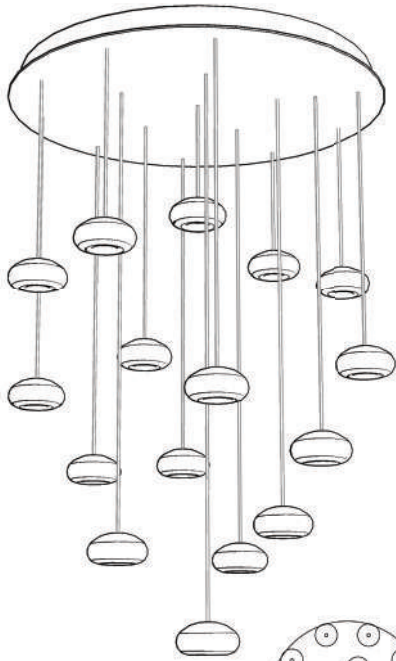

BOTTOM VIEW

†NO. 852440-xx

W. 12" (30 cm)
 (BULB QTY 5)

BOTTOM VIEW

†NO. 852640-xx

W. 14" (36 cm)
 (BULB QTY 7)

BOTTOM VIEW

†NO. 852840-xx

W. 17" (43 cm)
 (BULB QTY 10)

BOTTOM VIEW

†NO. 863540-xx

W. 22" (56 cm)
 (BULB QTY 10)

BOTTOM VIEW

†Min. Ht. 14" (36 cm) Max. Ht. 129" (328 cm), US/INTL BULB: G4, 10W

See index for canopy dimensions.

NO. 862840-xx
 W. 32" (81 cm)
 (BULB QTY 16)

BOTTOM VIEW

NO. 853040-xx
 W. 19" (48 cm) D. 19" (48 cm)
 (BULB QTY 15)

BOTTOM VIEW

NO. 853140-xx
 W. 21" (53 cm)
 (BULB QTY 15)

BOTTOM VIEW

NO. 853240-xx
 W. 24" (61 cm)
 (BULB QTY 22)

BOTTOM VIEW

NO. 853340-xx
 W. 24" (61 cm) D. 24" (61 cm)
 (BULB QTY 22)

BOTTOM VIEW

NO. 853440-xx
 W. 32" (81 cm)
 (BULB QTY 36)

BOTTOM VIEW

For full glass and finish ordering options please see page 40. Ships unassembled. Includes 10 watt halogen bulbs and 10' adjustable coaxial cables. Ring configurations include 6' cables. 20' cables or longer are available through our customization program. LED bulbs available for purchase. Our studio glass is handmade individually. Slight variations in shape, size and markings are the characteristics that distinguish art glass from mass produced glass. Custom finishes and custom sizes available on all canopies.