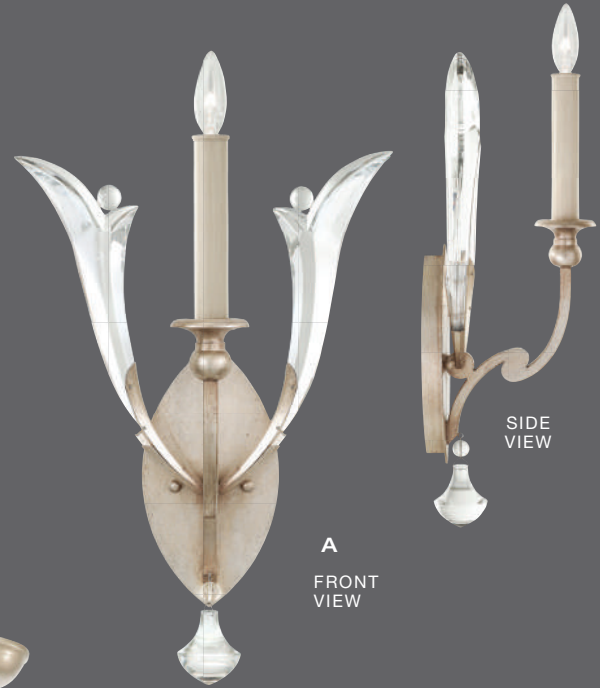

Candelabra (QTY 6)

C. NO. 855450 (Shown: warm toned silver leaf finish)

NO. 855450-2 (Not shown: gold leaf finish)

SCONCE

H. 26.5" W. 18" D. 8.5" (67 cm x 46 cm x 22 cm)

US BULB: B10 INTL BULB: B35 E14

Candelabra, 60W (QTY 2)

D. NO. 856040 (Shown: warm toned silver leaf finish)

NO. 856040-2 (Not shown: gold leaf finish)

CHANDELIER

H. 45" W. 56" (114 cm x 142 cm)

Min. Ht. 51" (130 cm) Max. Ht. 119" (302 cm)

US BULB: B10 INTL BULB: B35 E14

Candelabra, 60W (QTY 10)

A
FRONT VIEW

SIDE VIEW

B

C

Detail of botanical
accent berry crystal.

D

A. NO. 855040 (Shown: warm toned leaf finish)
NO. 855040-2 (Not shown: gold leaf finish)
OBLONG CHANDELIER
H. 35" W. 55" D. 21.5" (89 cm x 140 cm x 55 cm)
Min. Ht. 41" (104 cm) Max. Ht. 109" (277 cm)
US BULB: B10 INTL BULB: B35 E14
Candelabra, 60W (QTY 6)