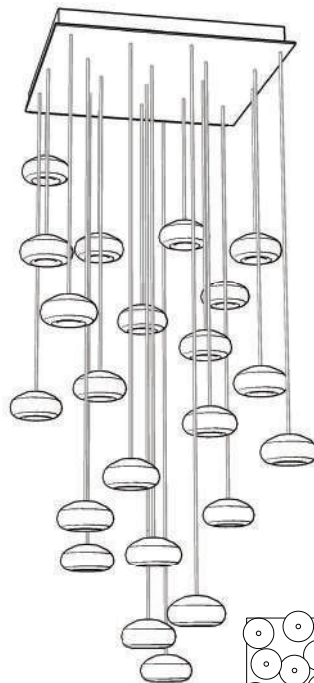

(Shown: Silver leaf w/ "Vertical Quartz" studio glass)

W. 19" (48 cm) D. 19" (48 cm)

Min. Ht. 14" (36 cm) Max. Ht. 129" (328 cm)

US/INTL BULB: G4, 10W (QTY 15)

For full glass and finish ordering options please see page 40. Ships unassembled. Includes 10 watt halogen bulbs and 10' adjustable coaxial cables. 20' cables or longer are available through our customization program. LED bulbs available for purchase. Custom finishes and custom sizes available on all canopies. Our studio glass is handmade individually. Slight variations in shape, size and markings are the characteristics that distinguish art glass from mass produced glass.

W. 17" (43 cm)
 (BULB QTY 10)

BOTTOM VIEW

†NO. 863540-xx

W. 22" (56 cm)
 (BULB QTY 10)

BOTTOM VIEW

†Min. Ht. 14" (36 cm) Max. Ht. 129" (328 cm), US/INTL BULB: G4, 10W

See index for canopy dimensions.

NO. 862840-xx
 W. 32" (81 cm)
 (BULB QTY 16)

BOTTOM VIEW

NO. 853040-xx
 W. 19" (48 cm) D. 19" (48 cm)
 (BULB QTY 15)

BOTTOM VIEW

NO. 853140-xx
 W. 21" (53 cm)
 (BULB QTY 15)

BOTTOM VIEW

NO. 853240-xx
 W. 24" (61 cm)
 (BULB QTY 22)

BOTTOM VIEW

NO. 853340-xx
 W. 24" (61 cm) D. 24" (61 cm)
 (BULB QTY 22)

BOTTOM VIEW

NO. 853440-xx
 W. 32" (81 cm)
 (BULB QTY 36)

BOTTOM VIEW

For full glass and finish ordering options please see page 40. Ships unassembled. Includes 10 watt halogen bulbs and 10' adjustable coaxial cables. Ring configurations include 6' cables. 20' cables or longer are available through our customization program. LED bulbs available for purchase. Our studio glass is handmade individually. Slight variations in shape, size and markings are the characteristics that distinguish art glass from mass produced glass. Custom finishes and custom sizes available on all canopies.