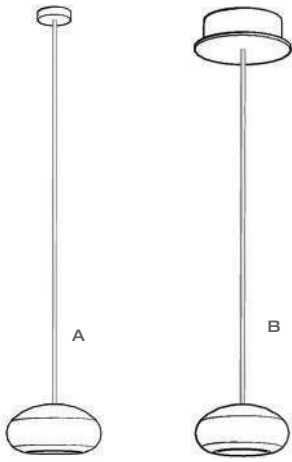

(Shown: Silver leaf w/ "Vertical Quartz" studio glass)

W. 19" (48 cm) D. 19" (48 cm)

Min. Ht. 14" (36 cm) Max. Ht. 129" (328 cm)

US/INTL BULB: G4, 10W (QTY 15)

For full glass and finish ordering options please see page 40. Ships unassembled. Includes 10 watt halogen bulbs and 10' adjustable coaxial cables. 20' cables or longer are available through our customization program. LED bulbs available for purchase. Custom finishes and custom sizes available on all canopies. Our studio glass is handmade individually. Slight variations in shape, size and markings are the characteristics that distinguish art glass from mass produced glass.

BOTTOM VIEW

†NO. 852440-xx

W. 12" (30 cm)
 (BULB QTY 5)

BOTTOM VIEW

†NO. 852640-xx

W. 14" (36 cm)
 (BULB QTY 7)

BOTTOM VIEW

†NO. 852840-xx