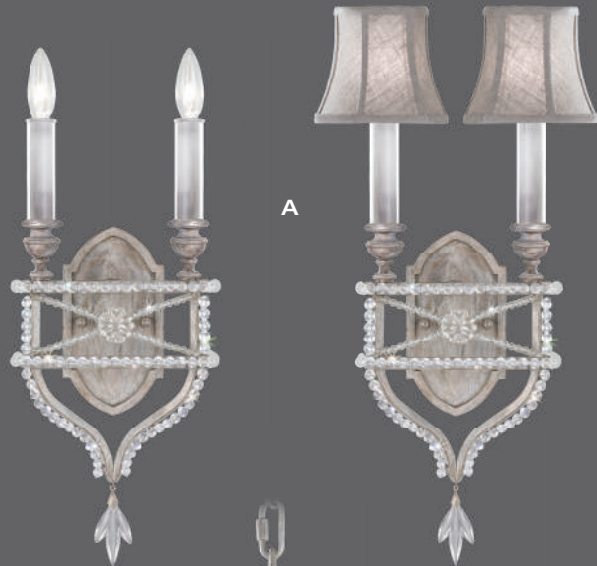

AVAILABLE IN WEATHERED PRUSSIAN SILVER GRAY AND BRANDENBURG GOLD LEAF FINISH WITH OR WITHOUT SHADES

Shown on previous page:

CHANDELIER

NO. 859040-11 (Shown: silver finish with shades)
H. 34" W. 34" (86 cm x 86 cm)

NO. 859040-12 (Shown: silver finish without shades)
H. 34" W. 32" (86 cm x 81 cm)

Min Ht. 40" (102 cm) Max Ht. 112" (284 cm)

US BULB: B10, 60W INTL BULB: B35 E14, 60W

Candelabra (QTY 6)

A. SCONCE

NO. 861650-11 (Shown: silver finish with shades)
H. 22" W. 12" D. 6" (56 cm x 30 cm x 15 cm)