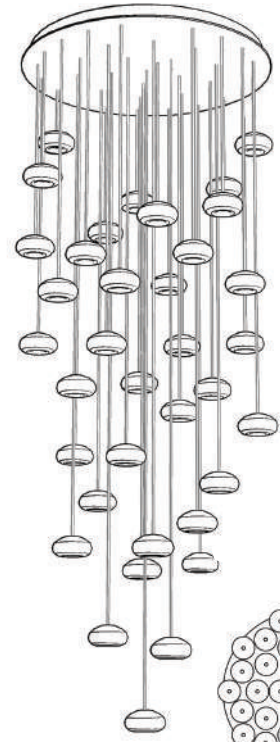

NO. 853140-xx
W. 21" (53 cm)
(BULB QTY 15)

NO. 853440-xx
W. 32" (81 cm)
(BULB QTY 36)

BOTTOM VIEW

For full glass and finish ordering options please see page 40. Ships unassembled. Includes 10 watt halogen bulbs and 10' adjustable coaxial cables. Ring configurations include 6' cables. 20' cables or longer are available through our customization program. LED bulbs available for purchase. Our studio glass is handmade individually. Slight variations in shape, size and markings are the characteristics that distinguish art glass from mass produced glass. Custom finishes and custom sizes available on all canopies.