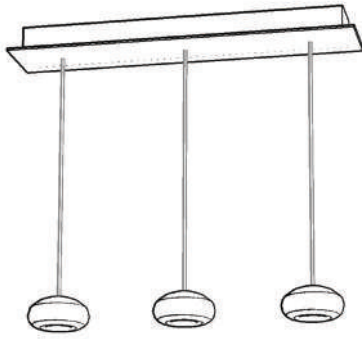

†NO. 853540-xx
W. 30" (76 cm) D. 30" (76 cm)
(BULB QTY 30)

BOTTOM VIEW

†NO. 853640-xx
W. 54" (137 cm) D. 17" (43 cm)
(BULB QTY 28)

BOTTOM VIEW

†NO. 853840-xx
W. 47" (119 cm) D. 5.5" (14 cm)
(BULB QTY 9)

BOTTOM VIEW

†NO. 863240-xx
W. 48" (122 cm) D. 11" (28 cm)
(BULB QTY 10)

BOTTOM VIEW

†NO. 853740-xx
W. 48" (122 cm) D. 11" (28 cm)
(BULB QTY 15)

BOTTOM VIEW

†NO. 863040-xx
W. 54" (137 cm) D. 17" (43 cm)
(BULB QTY 18)

BOTTOM VIEW

†Min. Ht. 14" (36 cm) Max. Ht. 129" (328 cm), US/INTL BULB: G4, 10W

See index for canopy dimensions.

†NO. 863440-xx
W. 27.5" (70 cm) D. 5.5" (14 cm)
(BULB QTY 3)

BOTTOM VIEW

†NO. 863340-xx
W. 47" (119 cm) D. 5.5" (14 cm)
(BULB QTY 5)

BOTTOM VIEW

Adjustable Rings

Our ring configurations can be adjusted in several ways. The space between the canopy and the first ring can be lengthened or shortened to your desired height. The rings themselves can be placed evenly or at different heights in an ascending or descending configuration.