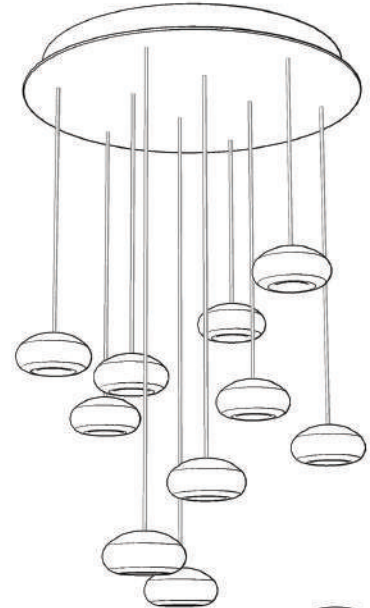

(Shown: Silver leaf w/ "Vertical Quartz" studio glass)

W. 19" (48 cm) D. 19" (48 cm)

Min. Ht. 14" (36 cm) Max. Ht. 129" (328 cm)

US/INTL BULB: G4, 10W (QTY 15)

For full glass and finish ordering options please see page 40. Ships unassembled. Includes 10 watt halogen bulbs and 10' adjustable coaxial cables. 20' cables or longer are available through our customization program. LED bulbs available for purchase. Custom finishes and custom sizes available on all canopies. Our studio glass is handmade individually. Slight variations in shape, size and markings are the characteristics that distinguish art glass from mass produced glass.

BOTTOM VIEW

†NO. 852440-xx

W. 12" (30 cm)
 (BULB QTY 5)

BOTTOM VIEW

†NO. 852640-xx

W. 14" (36 cm)
 (BULB QTY 7)

BOTTOM VIEW

†NO. 852840-xx

W. 17" (43 cm)
 (BULB QTY 10)

BOTTOM VIEW

†NO. 863540-xx

W. 22" (56 cm)
 (BULB QTY 10)

BOTTOM VIEW

†Min. Ht. 14" (36 cm) Max. Ht. 129" (328 cm), US/INTL BULB: G4, 10W

See index for canopy dimensions.

NO. 862840-xx
 W. 32" (81 cm)
 (BULB QTY 16)

BOTTOM VIEW

NO. 853040-xx
 W. 19" (48 cm) D. 19" (48 cm)
 (BULB QTY 15)

BOTTOM VIEW

NO. 853140-xx
 W. 21" (53 cm)
 (BULB QTY 15)

BOTTOM VIEW

NO. 853240-xx
 W. 24" (61 cm)
 (BULB QTY 22)

BOTTOM VIEW

NO. 853340-xx
 W. 24" (61 cm) D. 24" (61 cm)
 (BULB QTY 22)