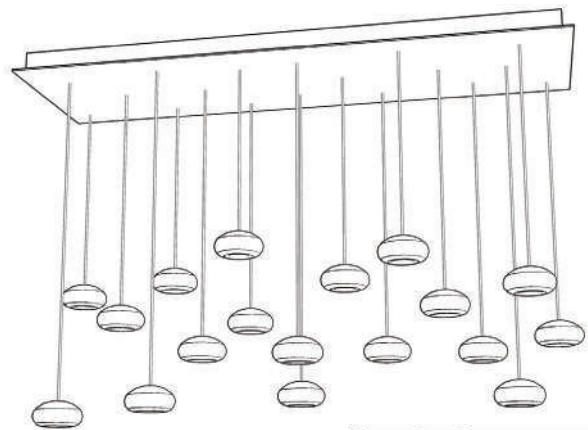

BOTTOM VIEW

NO. 853040-xx
 W. 19" (48 cm) D. 19" (48 cm)
 (BULB QTY 15)

BOTTOM VIEW

NO. 853140-xx
 W. 21" (53 cm)
 (BULB QTY 15)

BOTTOM VIEW

NO. 853240-xx
 W. 24" (61 cm)
 (BULB QTY 22)

BOTTOM VIEW

NO. 853340-xx
 W. 24" (61 cm) D. 24" (61 cm)
 (BULB QTY 22)

BOTTOM VIEW

NO. 853440-xx
 W. 32" (81 cm)
 (BULB QTY 36)

BOTTOM VIEW

For full glass and finish ordering options please see page 40. Ships unassembled. Includes 10 watt halogen bulbs and 10' adjustable coaxial cables. Ring configurations include 6' cables. 20' cables or longer are available through our customization program. LED bulbs available for purchase. Our studio glass is handmade individually. Slight variations in shape, size and markings are the characteristics that distinguish art glass from mass produced glass. Custom finishes and custom sizes available on all canopies.

†NO. 853540-xx
W. 30" (76 cm) D. 30" (76 cm)
(BULB QTY 30)

BOTTOM VIEW

†NO. 853640-xx
W. 54" (137 cm) D. 17" (43 cm)
(BULB QTY 28)

BOTTOM VIEW

†NO. 853840-xx
W. 47" (119 cm) D. 5.5" (14 cm)
(BULB QTY 9)

BOTTOM VIEW

†NO. 863240-xx
W. 48" (122 cm) D. 11" (28 cm)
(BULB QTY 10)

BOTTOM VIEW

†NO. 853740-xx
W. 48" (122 cm) D. 11" (28 cm)
(BULB QTY 15)

BOTTOM VIEW

†NO. 863040-xx
W. 54" (137 cm) D. 17" (43 cm)
(BULB QTY 18)

BOTTOM VIEW