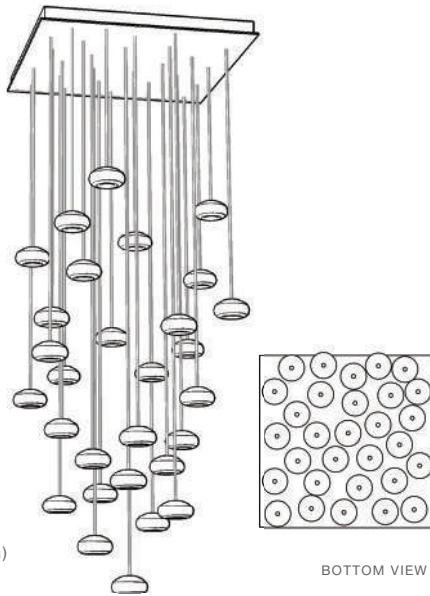

BOTTOM VIEW

†NO. 852440-xx

W. 12" (30 cm)
 (BULB QTY 5)

BOTTOM VIEW

†NO. 852640-xx

W. 14" (36 cm)
 (BULB QTY 7)

BOTTOM VIEW

†NO. 852840-xx

W. 17" (43 cm)
 (BULB QTY 10)

BOTTOM VIEW

†NO. 863540-xx

W. 22" (56 cm)
 (BULB QTY 10)

BOTTOM VIEW

†Min. Ht. 14" (36 cm) Max. Ht. 129" (328 cm), US/INTL BULB: G4, 10W

See index for canopy dimensions.

NO. 862840-xx
 W. 32" (81 cm)
 (BULB QTY 16)

BOTTOM VIEW

NO. 853040-xx
 W. 19" (48 cm) D. 19" (48 cm)
 (BULB QTY 15)

BOTTOM VIEW

NO. 853140-xx
 W. 21" (53 cm)
 (BULB QTY 15)

BOTTOM VIEW

NO. 853240-xx
 W. 24" (61 cm)
 (BULB QTY 22)

BOTTOM VIEW

NO. 853340-xx
 W. 24" (61 cm) D. 24" (61 cm)
 (BULB QTY 22)

BOTTOM VIEW

NO. 853440-xx
 W. 32" (81 cm)
 (BULB QTY 36)

BOTTOM VIEW

For full glass and finish ordering options please see page 40. Ships unassembled. Includes 10 watt halogen bulbs and 10' adjustable coaxial cables. Ring configurations include 6' cables. 20' cables or longer are available through our customization program. LED bulbs available for purchase. Our studio glass is handmade individually. Slight variations in shape, size and markings are the characteristics that distinguish art glass from mass produced glass. Custom finishes and custom sizes available on all canopies.