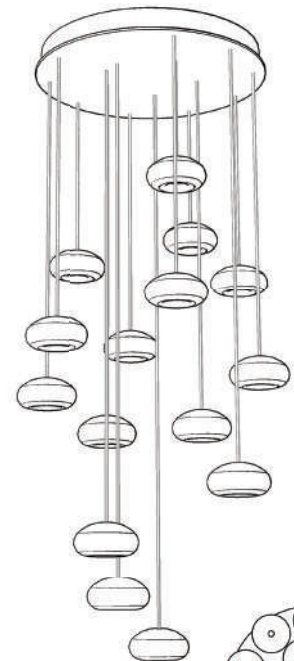

(Shown: Silver leaf w/ "Vertical Quartz" studio glass)

W. 19" (48 cm) D. 19" (48 cm)

Min. Ht. 14" (36 cm) Max. Ht. 129" (328 cm)

US/INTL BULB: G4, 10W (QTY 15)

For full glass and finish ordering options please see page 40. Ships unassembled. Includes 10 watt halogen bulbs and 10' adjustable coaxial cables. 20' cables or longer are available through our customization program. LED bulbs available for purchase. Custom finishes and custom sizes available on all canopies. Our studio glass is handmade individually. Slight variations in shape, size and markings are the characteristics that distinguish art glass from mass produced glass.

BOTTOM VIEW

†NO. 852440-xx

W. 12" (30 cm)
 (BULB QTY 5)

BOTTOM VIEW

†NO. 852640-xx

W. 14" (36 cm)
 (BULB QTY 7)

BOTTOM VIEW

†NO. 852840-xx

W. 17" (43 cm)
 (BULB QTY 10)

BOTTOM VIEW

†NO. 863540-xx

W. 22" (56 cm)
 (BULB QTY 10)

BOTTOM VIEW

†Min. Ht. 14" (36 cm) Max. Ht. 129" (328 cm), US/INTL BULB: G4, 10W

See index for canopy dimensions.

NO. 862840-xx
 W. 32" (81 cm)
 (BULB QTY 16)

BOTTOM VIEW

NO. 853040-xx
 W. 19" (48 cm) D. 19" (48 cm)
 (BULB QTY 15)

BOTTOM VIEW

NO. 853140-xx
 W. 21" (53 cm)
 (BULB QTY 15)

BOTTOM VIEW

NO. 853240-xx
 W. 24" (61 cm)
 (BULB QTY 22)

BOTTOM VIEW

NO. 853340-xx
 W. 24" (61 cm) D. 24" (61 cm)
 (BULB QTY 22)