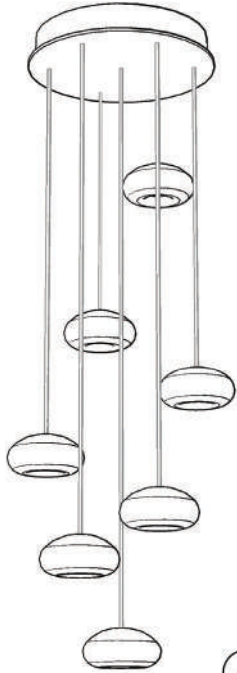

(Shown: Silver leaf w/ "Vertical Quartz" studio glass)

W. 19" (48 cm) D. 19" (48 cm)

Min. Ht. 14" (36 cm) Max. Ht. 129" (328 cm)

US/INTL BULB: G4, 10W (QTY 15)

For full glass and finish ordering options please see page 40. Ships unassembled. Includes 10 watt halogen bulbs and 10' adjustable coaxial cables. 20' cables or longer are available through our customization program. LED bulbs available for purchase. Custom finishes and custom sizes available on all canopies. Our studio glass is handmade individually. Slight variations in shape, size and markings are the characteristics that distinguish art glass from mass produced glass.

BOTTOM VIEW

†NO. 852440-xx

W. 12" (30 cm)
 (BULB QTY 5)

BOTTOM VIEW

†NO. 852640-xx

W. 14" (36 cm)
 (BULB QTY 7)

BOTTOM VIEW

†NO. 852840-xx

W. 17" (43 cm)
 (BULB QTY 10)

BOTTOM VIEW

†NO. 863540-xx

W. 22" (56 cm)
 (BULB QTY 10)

BOTTOM VIEW

†Min. Ht. 14" (36 cm) Max. Ht. 129" (328 cm), US/INTL BULB: G4, 10W

See index for canopy dimensions.

NO. 862840-xx
 W. 32" (81 cm)
 (BULB QTY 16)

BOTTOM VIEW

NO. 853040-xx
 W. 19" (48 cm) D. 19" (48 cm)
 (BULB QTY 15)

BOTTOM VIEW

NO. 853140-xx
 W. 21" (53 cm)
 (BULB QTY 15)

BOTTOM VIEW

NO. 853240-xx
 W. 24" (61 cm)
 (BULB QTY 22)

BOTTOM VIEW

NO. 853340-xx
 W. 24" (61 cm) D. 24" (61 cm)
 (BULB QTY 22)