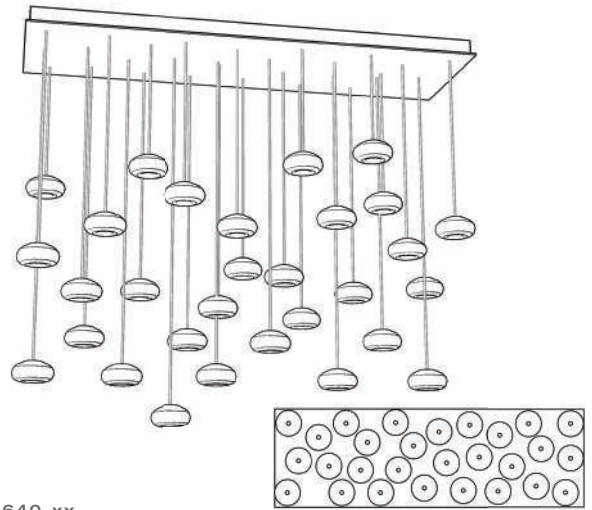

BOTTOM VIEW

†NO. 852440-xx

W. 12" (30 cm)
 (BULB QTY 5)

BOTTOM VIEW

†NO. 852640-xx

W. 14" (36 cm)
 (BULB QTY 7)

BOTTOM VIEW

†NO. 852840-xx

BOTTOM VIEW

NO. 853040-xx
 W. 19" (48 cm) D. 19" (48 cm)
 (BULB QTY 15)

BOTTOM VIEW

NO. 853140-xx
 W. 21" (53 cm)
 (BULB QTY 15)

BOTTOM VIEW

NO. 853240-xx
 W. 24" (61 cm)
 (BULB QTY 22)

BOTTOM VIEW

NO. 853340-xx
 W. 24" (61 cm) D. 24" (61 cm)
 (BULB QTY 22)

BOTTOM VIEW

NO. 853440-xx
 W. 32" (81 cm)
 (BULB QTY 36)

BOTTOM VIEW

For full glass and finish ordering options please see page 40. Ships unassembled. Includes 10 watt halogen bulbs and 10' adjustable coaxial cables. Ring configurations include 6' cables. 20' cables or longer are available through our customization program. LED bulbs available for purchase. Our studio glass is handmade individually. Slight variations in shape, size and markings are the characteristics that distinguish art glass from mass produced glass. Custom finishes and custom sizes available on all canopies.

†NO. 853540-xx
W. 30" (76 cm) D. 30" (76 cm)
(BULB QTY 30)

BOTTOM VIEW

†NO. 853640-xx
W. 54" (137 cm) D. 17" (43 cm)
(BULB QTY 28)

BOTTOM VIEW

†NO. 853840-xx
W. 47" (119 cm) D. 5.5" (14 cm)
(BULB QTY 9)

BOTTOM VIEW