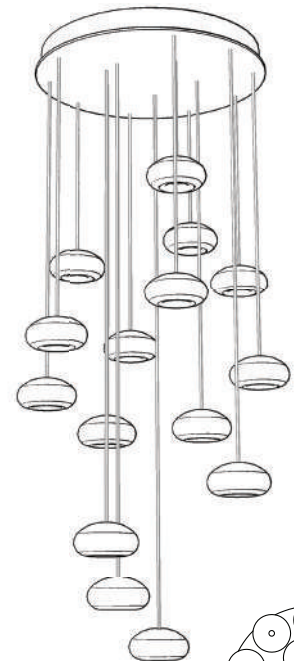

MORNING DEW STUDIO GLASS

A
OVAL PENDANT

A. NO. 862640-12

(Shown: silver leaf w/ "Morning Dew" studio glass)
 W. 34" (86 cm) D. 24" (61 cm)
 Min. Ht. 25" (64 cm) Max. Ht. 71" (180 cm)
 US/INTL BULB: G-4, 10W (QTY 12)

B

B. NO. 863340-12

(Shown: Silver leaf w/ "Morning Dew" studio glass)
 W. 47" (119 cm) D. 6" (15 cm)
 Min. Ht. 14" (36 cm) Max. Ht. 129" (328 cm)
 US/INTL BULB: G-4, 10W (QTY 5)

For full glass and finish ordering options please see pages 16-17. Ships unassembled. Includes 10 watt halogen bulbs and 10' adjustable coaxial cables. Ring configurations include 6' cables. 20' cables or longer are available through our customization program. LED bulbs available for purchase. Our studio glass is handmade individually. Custom finishes and custom sizes available on all canopies. Slight variations in shape, size and markings are the characteristics that distinguish art glass from mass produced glass.

W. 17" (43 cm)
 (BULB QTY 10)

BOTTOM VIEW

†NO. 863540-xx

W. 22" (56 cm)
 (BULB QTY 10)

BOTTOM VIEW

†Min. Ht. 14" (36 cm) Max. Ht. 129" (328 cm), US/INTL BULB: G-4, 10W

See back cover for canopy dimensions.

NO. 862840-xx
 W. 32" (81 cm)
 (BULB QTY 16)

BOTTOM VIEW

NO. 853040-xx
 W. 19" (48 cm) D. 19" (48 cm)
 (BULB QTY 15)

BOTTOM VIEW

NO. 853140-xx
 W. 21" (53 cm)
 (BULB QTY 15)

BOTTOM VIEW

NO. 853240-xx
 W. 24" (61 cm)
 (BULB QTY 22)

BOTTOM VIEW

NO. 853340-xx
 W. 24" (61 cm) D. 24" (61 cm)
 (BULB QTY 22)