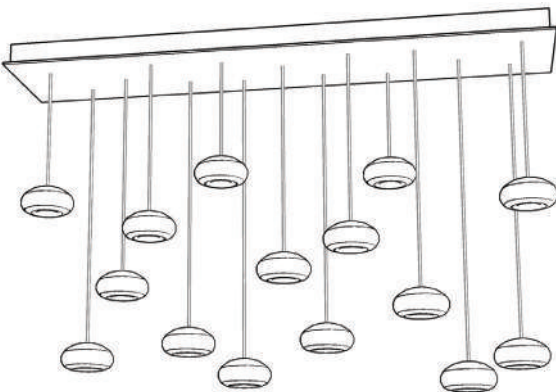

(Shown: silver leaf w/ "Evening Cloud" studio glass)

W. 21" (53 cm)

Min. Ht. 14" (36 cm) Max. Ht. 129" (328 cm)

US/INTL BULB: G-4, 10W (QTY 15)

For full glass and finish ordering options please see pages 16-17. Ships unassembled. Includes 10 watt halogen bulbs and 10' adjustable coaxial cables. Ring configurations include 6' cables. 20' cables or longer are available through our customization program. LED bulbs available for purchase. Our studio glass is handmade individually. Custom finishes and custom sizes available on all canopies. Slight variations in shape, size and markings are the characteristics that distinguish art glass from mass produced glass.

BOTTOM VIEW

NO. 862240-xx
W. 53" (135 cm)
Min. Ht. 30" (76 cm) Max. Ht. 72" (183 cm)
US/INTL BULB: G-4, 10W (QTY 27)

BOTTOM VIEW

†NO. 863440-xx
W. 27.5" (70 cm) D. 5.5" (14 cm)
(BULB QTY 3)

BOTTOM VIEW

†NO. 863340-xx
W. 47" (119 cm) D. 5.5" (14 cm)
(BULB QTY 5)

BOTTOM VIEW

†NO. 853840-xx
W. 47" (119 cm) D. 5.5" (14 cm)
(BULB QTY 9)

BOTTOM VIEW

†NO. 863240-xx
W. 48" (122 cm) D. 11" (28 cm)
(BULB QTY 10)

BOTTOM VIEW

†NO. 853740-xx
W. 48" (122 cm) D. 11" (28 cm)
(BULB QTY 15)

BOTTOM VIEW

†NO. 863040-xx
W. 54" (137 cm) D. 17" (43 cm)
(BULB QTY 18)

BOTTOM VIEW

†Min. Ht. 14" (36 cm) Max. Ht. 129" (328 cm), US/INTL BULB: G-4, 10W

See back cover for canopy dimensions.

For full glass and finish ordering options please see pages 16-17. Ships unassembled. Includes 10 watt halogen bulbs and 10' adjustable coaxial cables. Ring configurations include 6' cables. 20' cables or longer are available through our customization program. LED bulbs available for purchase. Our studio glass is handmade individually. Slight variations in shape, size and markings are the characteristics that distinguish art glass from mass produced glass. Custom finishes and custom sizes available on all canopies.