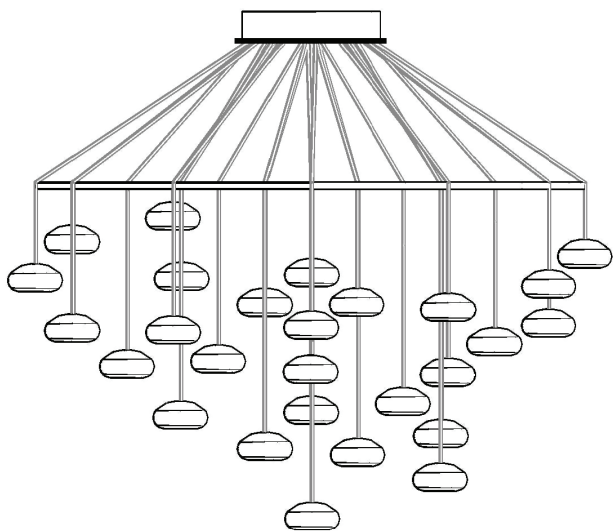

Adjustable Rings

Our ring configurations can be adjusted in several ways.

A