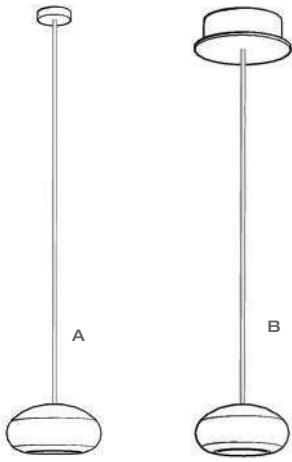

NATURAL QUARTZ STUDIO GLASS

A

A. NO. 862840-24

(Shown: gold leaf w/ "Natural Quartz" studio glass)

W. 32" (81 cm)

Min. Ht. 14" (36 cm) Max. Ht. 129" (328 cm)

US/INTL BULB: G-4, 10W (QTY 16)

B

B. NO. 853740-24

(Shown: Gold leaf w/ "Natural Quartz" studio glass)

W. 48" (122 cm) D. 11" (28 cm)

Min. Ht. 14" (36 cm) Max. Ht. 129" (328 cm)

US/INTL BULB: G-4, 10W (QTY 15)

For full glass and finish ordering options please see pages 16-17. Ships unassembled. Includes 10 watt halogen bulbs and 10' adjustable coaxial cables. 20' cables or longer are available through our customization program. LED bulbs available for purchase. Our studio glass is handmade individually. Custom finishes and custom sizes available on all canopies. Slight variations in shape, size and markings are the characteristics that distinguish art glass from mass produced glass.

MORNING DEW STUDIO GLASS

A
OVAL PENDANT

A. NO. 862640-12

(Shown: silver leaf w/ "Morning Dew" studio glass)
 W. 34" (86 cm) D. 24" (61 cm)
 Min. Ht. 25" (64 cm) Max. Ht. 71" (180 cm)
 US/INTL BULB: G-4, 10W (QTY 12)

B

B. NO. 863340-12

(Shown: Silver leaf w/ "Morning Dew" studio glass)
 W. 47" (119 cm) D. 6" (15 cm)
 Min. Ht. 14" (36 cm) Max. Ht. 129" (328 cm)
 US/INTL BULB: G-4, 10W (QTY 5)

For full glass and finish ordering options please see pages 16-17. Ships unassembled. Includes 10 watt halogen bulbs and 10' adjustable coaxial cables. Ring configurations include 6' cables. 20' cables or longer are available through our customization program. LED bulbs available for purchase. Our studio glass is handmade individually. Custom finishes and custom sizes available on all canopies. Slight variations in shape, size and markings are the characteristics that distinguish art glass from mass produced glass.