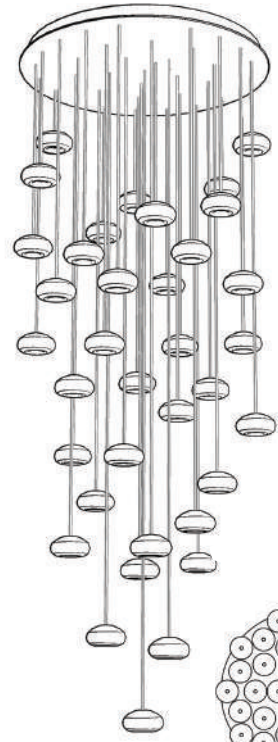

NO. 853140-xx
W. 21" (53 cm)
(BULB QTY 15)

NO. 853440-xx
W. 32" (81 cm)
(BULB QTY 36)

BOTTOM VIEW

For full glass and finish ordering options please see pages 16-17. Ships unassembled. Includes 10 watt halogen bulbs and 10' adjustable coaxial cables. Ring configurations include 6' cables. 20' cables or longer are available through our customization program. LED bulbs available for purchase. Our studio glass is handmade individually. Slight variations in shape, size and markings are the characteristics that distinguish art glass from mass produced glass. Custom finishes and custom sizes available on all canopies.