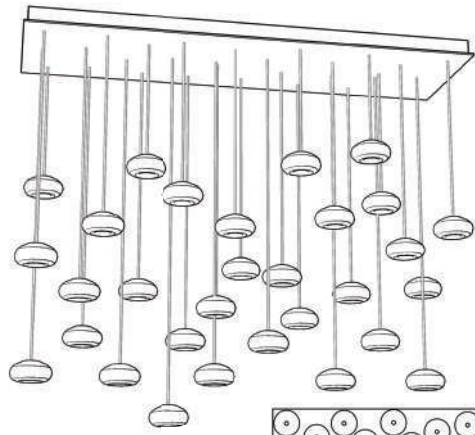

BOTTOM VIEW

NO. 853040-xx
 W. 19" (48 cm) D. 19" (48 cm)
 (BULB QTY 15)

BOTTOM VIEW

NO. 853140-xx
 W. 21" (53 cm)
 (BULB QTY 15)

BOTTOM VIEW

NO. 853240-xx
 W. 24" (61 cm)
 (BULB QTY 22)

BOTTOM VIEW

NO. 853340-xx
 W. 24" (61 cm) D. 24" (61 cm)
 (BULB QTY 22)

BOTTOM VIEW

NO. 853440-xx
 W. 32" (81 cm)
 (BULB QTY 36)

BOTTOM VIEW

For full glass and finish ordering options please see pages 16-17. Ships unassembled. Includes 10 watt halogen bulbs and 10' adjustable coaxial cables. Ring configurations include 6' cables. 20' cables or longer are available through our customization program. LED bulbs available for purchase. Our studio glass is handmade individually. Slight variations in shape, size and markings are the characteristics that distinguish art glass from mass produced glass. Custom finishes and custom sizes available on all canopies.

†NO. 853540-xx
W. 30" (76 cm) D. 30" (76 cm)
(BULB QTY 30)

BOTTOM VIEW

†NO. 853640-xx
W. 54" (137 cm) D. 17" (43 cm)
(BULB QTY 28)

BOTTOM VIEW

NO. 862640-xx
W. 34" (86 cm) D. 24" (61 cm)
Min. Ht. 25" (64 cm) Max. Ht. 71" (180 cm)
US/INTL BULB: G-4, 10W (QTY 12)

BOTTOM VIEW

NO. 862440-xx
W. 55" (140 cm) D. 35" (89 cm)
Min. Ht. 35" (89 cm) Max. Ht. 71" (180 cm)
US/INTL BULB: G-4, 10W (QTY 24)

BOTTOM VIEW

NO. 862040-xx
W. 37" (94 cm)
Min. Ht. 25" (64 cm) Max. Ht. 72" (183 cm)
US/INTL BULB: G-4, 10W (QTY 15)