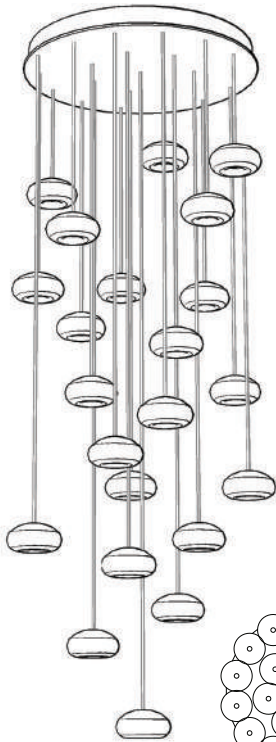

NATURAL INSPIRATIONS

CLEAR QUARTZ STUDIO GLASS

A. NO. 852640-13

(Shown: silver leaf w/ "Clear Quartz" studio glass)

W. 14" (36 cm)

Min. Ht. 14" (36 cm) Max. Ht. 129" (328 cm)

US/INTL BULB: G-4, 10W (QTY 7)

For full glass and finish ordering options please see pages 16-17. Ships unassembled. Includes 10 watt halogen bulbs and 10' adjustable coaxial cables. 20' cables or longer are available through our customization program. LED bulbs available for purchase. Custom finishes and custom sizes available on all canopies. Our studio glass is handmade individually. Slight variations in shape, size and markings are the characteristics that distinguish art glass from mass produced glass.

MORNING DEW STUDIO GLASS

A
OVAL PENDANT

A. NO. 862640-12

(Shown: silver leaf w/ "Morning Dew" studio glass)
 W. 34" (86 cm) D. 24" (61 cm)
 Min. Ht. 25" (64 cm) Max. Ht. 71" (180 cm)
 US/INTL BULB: G-4, 10W (QTY 12)

B

B. NO. 863340-12

(Shown: Silver leaf w/ "Morning Dew" studio glass)
 W. 47" (119 cm) D. 6" (15 cm)
 Min. Ht. 14" (36 cm) Max. Ht. 129" (328 cm)
 US/INTL BULB: G-4, 10W (QTY 5)

For full glass and finish ordering options please see pages 16-17. Ships unassembled. Includes 10 watt halogen bulbs and 10' adjustable coaxial cables. Ring configurations include 6' cables. 20' cables or longer are available through our customization program. LED bulbs available for purchase. Our studio glass is handmade individually. Custom finishes and custom sizes available on all canopies. Slight variations in shape, size and markings are the characteristics that distinguish art glass from mass produced glass.

BOTTOM VIEW

NO. 853040-xx
 W. 19" (48 cm) D. 19" (48 cm)
 (BULB QTY 15)

BOTTOM VIEW

NO. 853140-xx
 W. 21" (53 cm)
 (BULB QTY 15)

BOTTOM VIEW

NO. 853240-xx
 W. 24" (61 cm)
 (BULB QTY 22)

BOTTOM VIEW

NO. 853340-xx
 W. 24" (61 cm) D. 24" (61 cm)
 (BULB QTY 22)