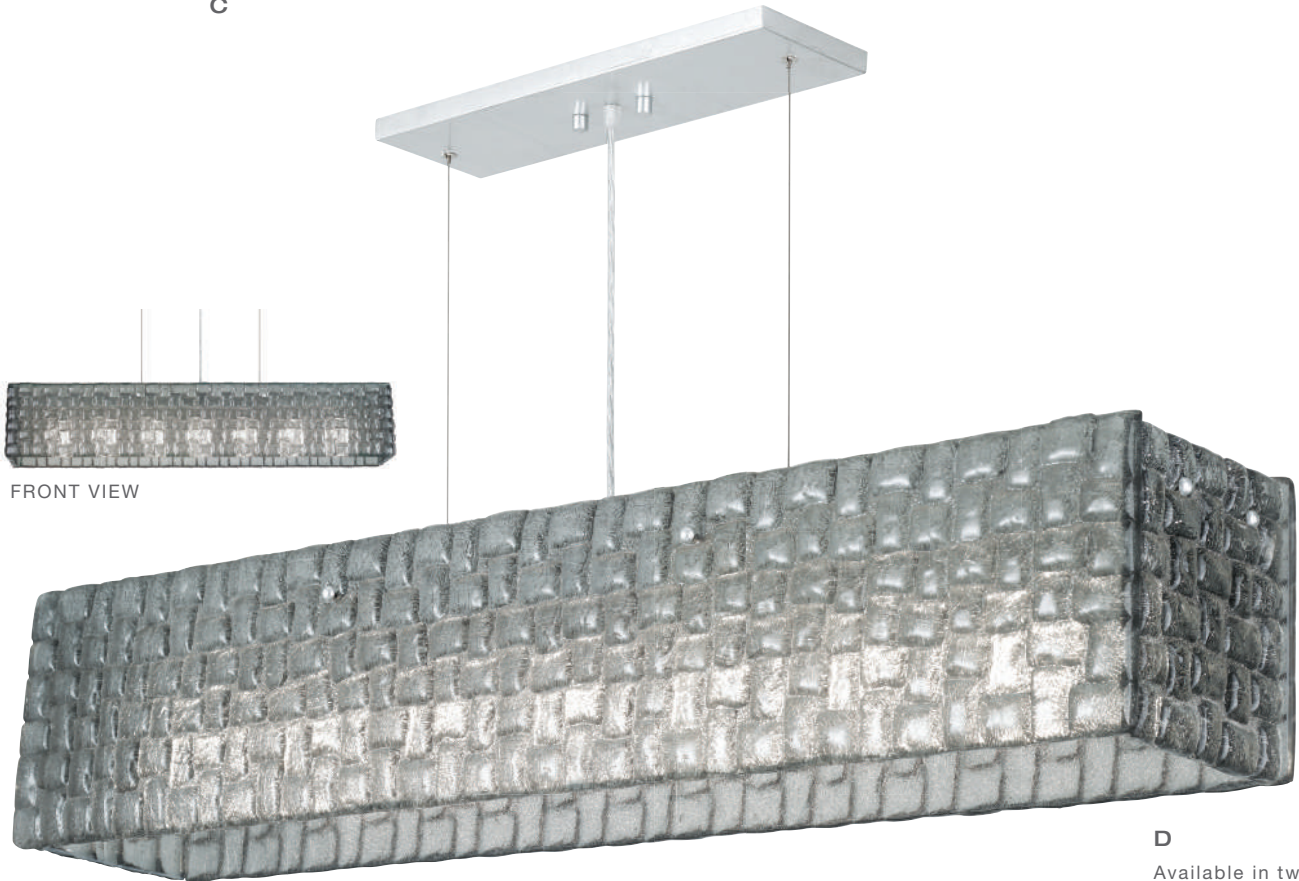

FRONT VIEW

D

Available in two sizes

Constructivism as an architectural philosophy originated in Moscow in 1919 as an expression of Russian futurism. Fine Art Lamps glass artist Frank Englesby has created a technique of crystal cobblestones in the spirit of Constructivism. Individually cast pillow-shaped glass pieces are fused at high temperature in a hand-laid cobblestone pattern of individual lenses creating a fascinating light diffuser and sculptural form. A triumph of studio glass artistry! Now available in five distinct colors: Moonlight Mist clear, Midnight Gray or Sunset Blush with silver leaf finish or Sunrise Gold with gold leaf finish and lastly, Twilight Sherry with hand rubbed bronze finish.