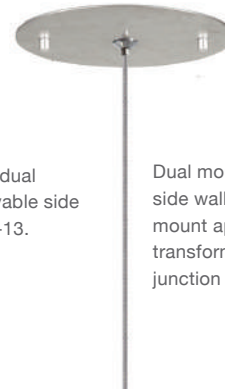

Dual mount canopy shown with side wall ring removed for flush mount application with included transformer recessed into junction box.

Our studio glass is handmade individually. Slight variations in shape, size and markings are the characteristics that distinguish art glass from mass produced glass.

Customization

As seen on pages 12-15, Natural Inspirations has 25 canopy configurations. However, through Fine Art Lamps Customization Program we can make canopies to your specification in size and in number of drops with supplied appropriate transformer capacity. Canopies can be customized in finish and shape, including a version that has been coated with a base primer for you to paint to match your home decor.