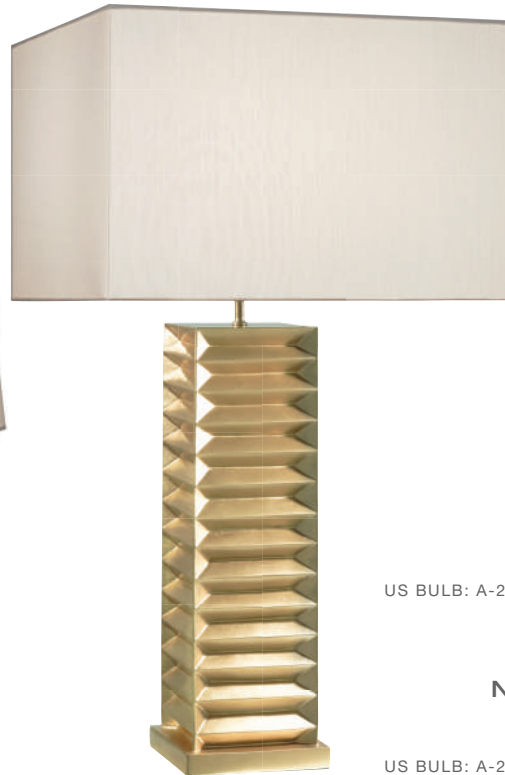

A. NO. 847250 (Shown: nickel)

NO. 847250-2 (Shown: brass)

SCONCE

H. 15" (38 cm)

US BULB: B-10, 60W INTL BULB: B35 E14, 60W

Candelabra (QTY 1)

B. NO. 847150 (Shown: nickel)

NO. 847150-2 (Shown: brass)

SCONCE

H. 29" (74 cm)

US BULB: G16.5 INTL BULB: G45 E14

60W, Candelabra (QTY 1)

A

B

C

All in choice of gold or silver leaf finish.

A. NO. 825910 (Shown: nickel)
NO. 825910-2 (Shown: brass)

TABLE LAMP
 H. 26" (66 cm)

US BULB: A-21, 50-100-150W INTL BULB: A60 E27, 60W
 Medium (QTY 1)

B. NO. 847410 (Shown: nickel)
NO. 847410-2 (Not shown: brass)

TABLE LAMP
 H. 34" (86 cm)

US BULB: A-21, 50-100-150W INTL BULB: A60 E27, 60W
 Medium (QTY 1)

C. NO. 847810-2 (Shown: brass)
NO. 847810 (Not shown: nickel)

TABLE LAMP
 H. 26" (66 cm)

US BULB: A-21, 50-100-150W INTL BULB: A60 E27, 60W
 Medium (QTY 1)