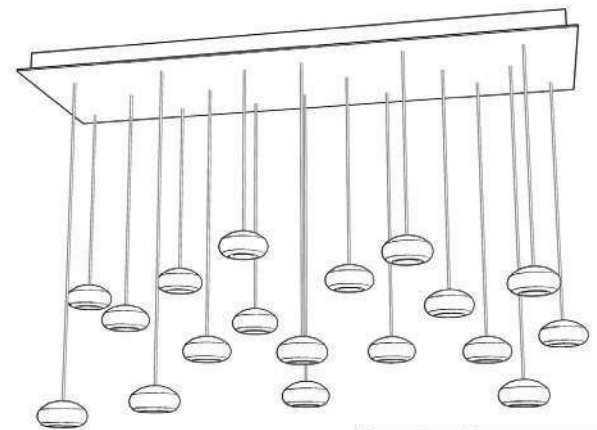

(Shown: silver leaf w/ "Evening Cloud" studio glass)

W. 21" (53 cm)

Min. Ht. 14" (36 cm) Max. Ht. 129" (328 cm)

US/INTL BULB: G-4, 10W (QTY 15)

For full glass and finish ordering options please see pages 16-17. Ships unassembled. Includes 10 watt halogen bulbs and 10' adjustable coaxial cables. Ring configurations include 6' cables. 20' cables or longer are available through our customization program. LED bulbs available for purchase. Our studio glass is handmade individually. Custom finishes and custom sizes available on all canopies. Slight variations in shape, size and markings are the characteristics that distinguish art glass from mass produced glass.

BOTTOM VIEW

NO. 862240-xx
W. 53" (135 cm)
Min. Ht. 30" (76 cm) Max. Ht. 72" (183 cm)
US/INTL BULB: G-4, 10W (QTY 27)

BOTTOM VIEW

†NO. 863440-xx
W. 27.5" (70 cm) D. 5.5" (14 cm)
(BULB QTY 3)

BOTTOM VIEW

†NO. 863340-xx
W. 47" (119 cm) D. 5.5" (14 cm)
(BULB QTY 5)

BOTTOM VIEW

†NO. 853840-xx
W. 47" (119 cm) D. 5.5" (14 cm)
(BULB QTY 9)

BOTTOM VIEW

†NO. 863240-xx
W. 48" (122 cm) D. 11" (28 cm)
(BULB QTY 10)

BOTTOM VIEW

†NO. 853740-xx
W. 48" (122 cm) D. 11" (28 cm)
(BULB QTY 15)

BOTTOM VIEW

†NO. 863040-xx
W. 54" (137 cm) D. 17" (43 cm)
(BULB QTY 18)

BOTTOM VIEW

†Min. Ht. 14" (36 cm) Max. Ht. 129" (328 cm), US/INTL BULB: G-4, 10W

See back cover for canopy dimensions.

For full glass and finish ordering options please see pages 16-17. Ships unassembled. Includes 10 watt halogen bulbs and 10' adjustable coaxial cables. Ring configurations include 6' cables. 20' cables or longer are available through our customization program. LED bulbs available for purchase. Our studio glass is handmade individually. Slight variations in shape, size and markings are the characteristics that distinguish art glass from mass produced glass. Custom finishes and custom sizes available on all canopies.