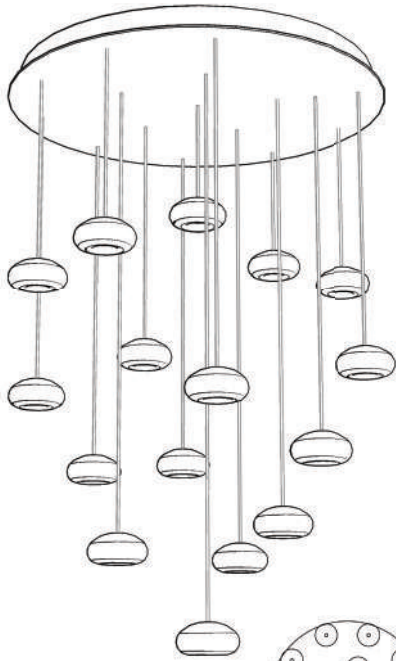

MORNING DEW STUDIO GLASS

A
OVAL PENDANT

A. NO. 862640-12

(Shown: silver leaf w/ "Morning Dew" studio glass)
 W. 34" (86 cm) D. 24" (61 cm)
 Min. Ht. 25" (64 cm) Max. Ht. 71" (180 cm)
 US/INTL BULB: G-4, 10W (QTY 12)

B

B. NO. 863340-12

(Shown: Silver leaf w/ "Morning Dew" studio glass)
 W. 47" (119 cm) D. 6" (15 cm)
 Min. Ht. 14" (36 cm) Max. Ht. 129" (328 cm)
 US/INTL BULB: G-4, 10W (QTY 5)

For full glass and finish ordering options please see pages 16-17. Ships unassembled. Includes 10 watt halogen bulbs and 10' adjustable coaxial cables. Ring configurations include 6' cables. 20' cables or longer are available through our customization program. LED bulbs available for purchase. Our studio glass is handmade individually. Custom finishes and custom sizes available on all canopies. Slight variations in shape, size and markings are the characteristics that distinguish art glass from mass produced glass.

W. 17" (43 cm)
 (BULB QTY 10)

BOTTOM VIEW

†NO. 863540-xx

W. 22" (56 cm)
 (BULB QTY 10)

BOTTOM VIEW

†Min. Ht. 14" (36 cm) Max. Ht. 129" (328 cm), US/INTL BULB: G-4, 10W

See back cover for canopy dimensions.

NO. 862840-xx
 W. 32" (81 cm)
 (BULB QTY 16)

BOTTOM VIEW

NO. 853040-xx
 W. 19" (48 cm) D. 19" (48 cm)
 (BULB QTY 15)

BOTTOM VIEW

NO. 853140-xx
 W. 21" (53 cm)
 (BULB QTY 15)

BOTTOM VIEW

NO. 853240-xx
 W. 24" (61 cm)
 (BULB QTY 22)

BOTTOM VIEW

NO. 853340-xx
 W. 24" (61 cm) D. 24" (61 cm)
 (BULB QTY 22)