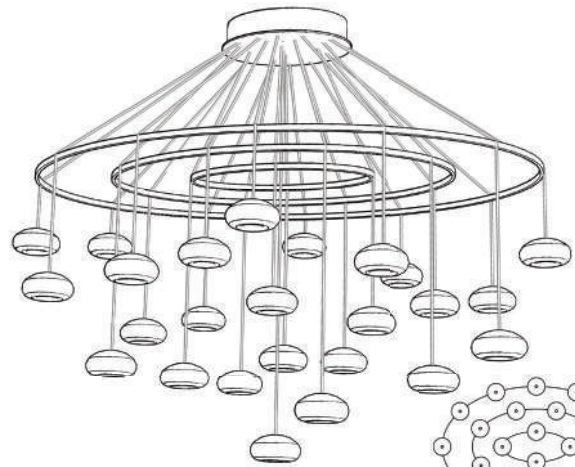

BOTTOM VIEW

NO. 853440-xx
 W. 32" (81 cm)
 (BULB QTY 36)

BOTTOM VIEW

For full glass and finish ordering options please see pages 16-17. Ships unassembled. Includes 10 watt halogen bulbs and 10' adjustable coaxial cables. Ring configurations include 6' cables. 20' cables or longer are available through our customization program. LED bulbs available for purchase. Our studio glass is handmade individually. Slight variations in shape, size and markings are the characteristics that distinguish art glass from mass produced glass. Custom finishes and custom sizes available on all canopies.

†NO. 853540-xx
W. 30" (76 cm) D. 30" (76 cm)
(BULB QTY 30)

BOTTOM VIEW

†NO. 853640-xx
W. 54" (137 cm) D. 17" (43 cm)
(BULB QTY 28)

BOTTOM VIEW

NO. 862640-xx
W. 34" (86 cm) D. 24" (61 cm)
Min. Ht. 25" (64 cm) Max. Ht. 71" (180 cm)
US/INTL BULB: G-4, 10W (QTY 12)

BOTTOM VIEW

NO. 862440-xx
W. 55" (140 cm) D. 35" (89 cm)
Min. Ht. 35" (89 cm) Max. Ht. 71" (180 cm)
US/INTL BULB: G-4, 10W (QTY 24)

BOTTOM VIEW

NO. 862040-xx
W. 37" (94 cm)
Min. Ht. 25" (64 cm) Max. Ht. 72" (183 cm)
US/INTL BULB: G-4, 10W (QTY 15)

BOTTOM VIEW

NO. 862240-xx
W. 53" (135 cm)
Min. Ht. 30" (76 cm) Max. Ht. 72" (183 cm)
US/INTL BULB: G-4, 10W (QTY 27)

BOTTOM VIEW

†NO. 863440-xx
W. 27.5" (70 cm) D. 5.5" (14 cm)
(BULB QTY 3)

BOTTOM VIEW

†NO. 863340-xx
W. 47" (119 cm) D. 5.5" (14 cm)
(BULB QTY 5)