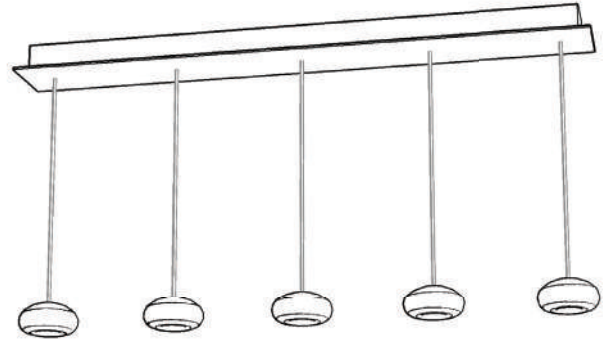

BOTTOM VIEW

NO. 862440-xx
W. 55" (140 cm) D. 35" (89 cm)
Min. Ht. 35" (89 cm) Max. Ht. 71" (180 cm)
US/INTL BULB: G-4, 10W (QTY 24)

BOTTOM VIEW

NO. 862040-xx
W. 37" (94 cm)
Min. Ht. 25" (64 cm) Max. Ht. 72" (183 cm)
US/INTL BULB: G-4, 10W (QTY 15)

BOTTOM VIEW

NO. 862240-xx
W. 53" (135 cm)
Min. Ht. 30" (76 cm) Max. Ht. 72" (183 cm)
US/INTL BULB: G-4, 10W (QTY 27)

BOTTOM VIEW

†NO. 863440-xx
W. 27.5" (70 cm) D. 5.5" (14 cm)
(BULB QTY 3)

BOTTOM VIEW

†NO. 863340-xx
W. 47" (119 cm) D. 5.5" (14 cm)
(BULB QTY 5)

BOTTOM VIEW

†NO. 853840-xx
W. 47" (119 cm) D. 5.5" (14 cm)
(BULB QTY 9)

BOTTOM VIEW

†NO. 863240-xx
W. 48" (122 cm) D. 11" (28 cm)
(BULB QTY 10)

BOTTOM VIEW

†NO. 853740-xx
W. 48" (122 cm) D. 11" (28 cm)
(BULB QTY 15)

BOTTOM VIEW

†NO. 863040-xx
W. 54" (137 cm) D. 17" (43 cm)
(BULB QTY 18)

BOTTOM VIEW

†Min. Ht. 14" (36 cm) Max. Ht. 129" (328 cm), US/INTL BULB: G-4, 10W

See back cover for canopy dimensions.

For full glass and finish ordering options please see pages 16-17. Ships unassembled. Includes 10 watt halogen bulbs and 10' adjustable coaxial cables. Ring configurations include 6' cables. 20' cables or longer are available through our customization program. LED bulbs available for purchase. Our studio glass is handmade individually. Slight variations in shape, size and markings are the characteristics that distinguish art glass from mass produced glass. Custom finishes and custom sizes available on all canopies.