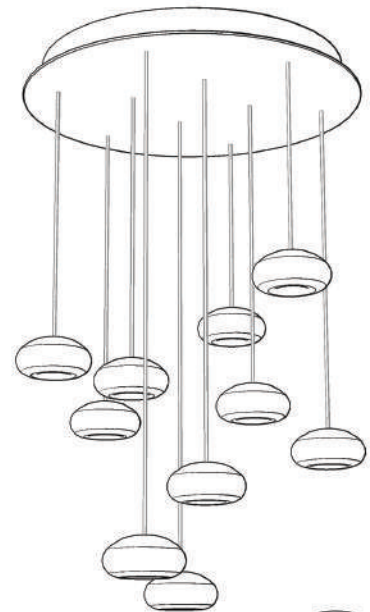

MORNING DEW STUDIO GLASS

A
OVAL PENDANT

A. NO. 862640-12

(Shown: silver leaf w/ "Morning Dew" studio glass)
 W. 34" (86 cm) D. 24" (61 cm)
 Min. Ht. 25" (64 cm) Max. Ht. 71" (180 cm)
 US/INTL BULB: G-4, 10W (QTY 12)

B

B. NO. 863340-12

(Shown: Silver leaf w/ "Morning Dew" studio glass)
 W. 47" (119 cm) D. 6" (15 cm)
 Min. Ht. 14" (36 cm) Max. Ht. 129" (328 cm)
 US/INTL BULB: G-4, 10W (QTY 5)

For full glass and finish ordering options please see pages 16-17. Ships unassembled. Includes 10 watt halogen bulbs and 10' adjustable coaxial cables. Ring configurations include 6' cables. 20' cables or longer are available through our customization program. LED bulbs available for purchase. Our studio glass is handmade individually. Custom finishes and custom sizes available on all canopies. Slight variations in shape, size and markings are the characteristics that distinguish art glass from mass produced glass.

BOTTOM VIEW

†NO. 852440-xx

W. 12" (30 cm)
 (BULB QTY 5)

BOTTOM VIEW

†NO. 852640-xx

W. 14" (36 cm)
 (BULB QTY 7)

BOTTOM VIEW

†NO. 852840-xx

W. 17" (43 cm)
 (BULB QTY 10)

BOTTOM VIEW

†NO. 863540-xx

W. 22" (56 cm)
 (BULB QTY 10)

BOTTOM VIEW

†Min. Ht. 14" (36 cm) Max. Ht. 129" (328 cm), US/INTL BULB: G-4, 10W

See back cover for canopy dimensions.

NO. 862840-xx
 W. 32" (81 cm)
 (BULB QTY 16)