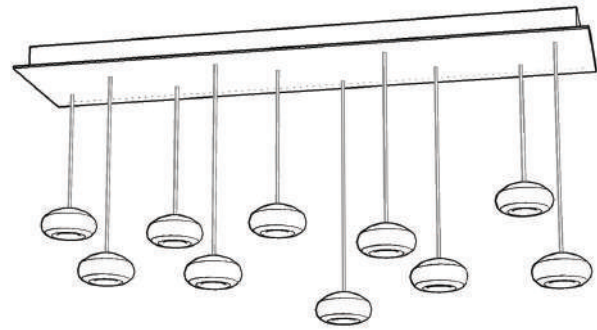

BOTTOM VIEW

NO. 862440-xx
W. 55" (140 cm) D. 35" (89 cm)
Min. Ht. 35" (89 cm) Max. Ht. 71" (180 cm)
US/INTL BULB: G-4, 10W (QTY 24)

BOTTOM VIEW

NO. 862040-xx
W. 37" (94 cm)
Min. Ht. 25" (64 cm) Max. Ht. 72" (183 cm)
US/INTL BULB: G-4, 10W (QTY 15)

BOTTOM VIEW

NO. 862240-xx
W. 53" (135 cm)
Min. Ht. 30" (76 cm) Max. Ht. 72" (183 cm)
US/INTL BULB: G-4, 10W (QTY 27)

BOTTOM VIEW

†NO. 863440-xx
W. 27.5" (70 cm) D. 5.5" (14 cm)
(BULB QTY 3)

BOTTOM VIEW

†NO. 863340-xx
W. 47" (119 cm) D. 5.5" (14 cm)
(BULB QTY 5)

BOTTOM VIEW

†NO. 853840-xx
W. 47" (119 cm) D. 5.5" (14 cm)
(BULB QTY 9)

BOTTOM VIEW

†NO. 863240-xx
W. 48" (122 cm) D. 11" (28 cm)
(BULB QTY 10)

BOTTOM VIEW

†NO. 853740-xx
W. 48" (122 cm) D. 11" (28 cm)
(BULB QTY 15)

BOTTOM VIEW

†NO. 863040-xx
W. 54" (137 cm) D. 17" (43 cm)
(BULB QTY 18)

BOTTOM VIEW

†Min. Ht. 14" (36 cm) Max. Ht. 129" (328 cm), US/INTL BULB: G-4, 10W

See back cover for canopy dimensions.

For full glass and finish ordering options please see pages 16-17. Ships unassembled. Includes 10 watt halogen bulbs and 10' adjustable coaxial cables. Ring configurations include 6' cables. 20' cables or longer are available through our customization program. LED bulbs available for purchase. Our studio glass is handmade individually. Slight variations in shape, size and markings are the characteristics that distinguish art glass from mass produced glass. Custom finishes and custom sizes available on all canopies.