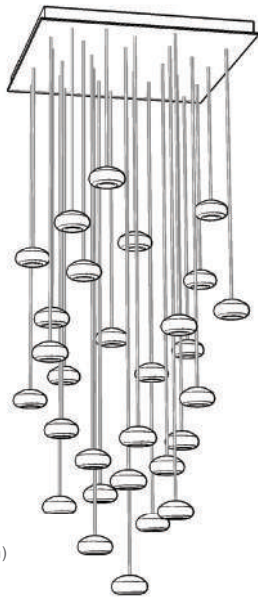

†NO. 853540-xx
W. 30" (76 cm) D. 30" (76 cm)
(BULB QTY 30)