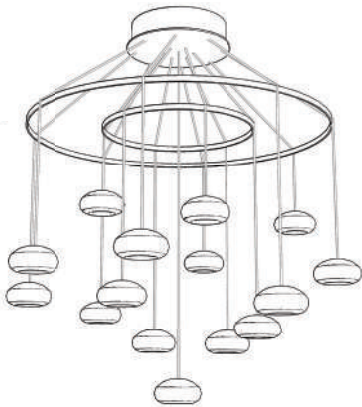

MORNING DEW STUDIO GLASS

A
OVAL PENDANT

A. NO. 862640-12

(Shown: silver leaf w/ "Morning Dew" studio glass)
 W. 34" (86 cm) D. 24" (61 cm)
 Min. Ht. 25" (64 cm) Max. Ht. 71" (180 cm)
 US/INTL BULB: G-4, 10W (QTY 12)

BOTTOM VIEW

NO. 853440-xx
 W. 32" (81 cm)
 (BULB QTY 36)

BOTTOM VIEW

For full glass and finish ordering options please see pages 16-17. Ships unassembled. Includes 10 watt halogen bulbs and 10' adjustable coaxial cables. Ring configurations include 6' cables. 20' cables or longer are available through our customization program. LED bulbs available for purchase. Our studio glass is handmade individually. Slight variations in shape, size and markings are the characteristics that distinguish art glass from mass produced glass. Custom finishes and custom sizes available on all canopies.

†NO. 853540-xx
W. 30" (76 cm) D. 30" (76 cm)
(BULB QTY 30)

BOTTOM VIEW

†NO. 853640-xx
W. 54" (137 cm) D. 17" (43 cm)
(BULB QTY 28)

BOTTOM VIEW

NO. 862640-xx
W. 34" (86 cm) D. 24" (61 cm)
Min. Ht. 25" (64 cm) Max. Ht. 71" (180 cm)
US/INTL BULB: G-4, 10W (QTY 12)

BOTTOM VIEW

NO. 862440-xx
W. 55" (140 cm) D. 35" (89 cm)
Min. Ht. 35" (89 cm) Max. Ht. 71" (180 cm)
US/INTL BULB: G-4, 10W (QTY 24)

BOTTOM VIEW

NO. 862040-xx
W. 37" (94 cm)
Min. Ht. 25" (64 cm) Max. Ht. 72" (183 cm)
US/INTL BULB: G-4, 10W (QTY 15)