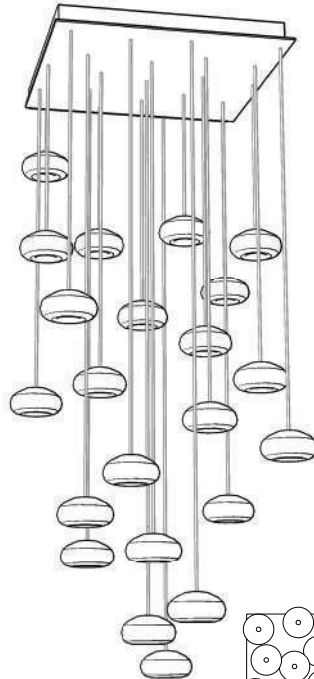

NATURAL QUARTZ STUDIO GLASS

A

A. NO. 862840-24

(Shown: gold leaf w/ "Natural Quartz" studio glass)

W. 32" (81 cm)

Min. Ht. 14" (36 cm) Max. Ht. 129" (328 cm)

US/INTL BULB: G-4, 10W (QTY 16)

B

MORNING DEW STUDIO GLASS

A
OVAL PENDANT

A. NO. 862640-12

(Shown: silver leaf w/ "Morning Dew" studio glass)
 W. 34" (86 cm) D. 24" (61 cm)
 Min. Ht. 25" (64 cm) Max. Ht. 71" (180 cm)
 US/INTL BULB: G-4, 10W (QTY 12)

B

B. NO. 863340-12

(Shown: Silver leaf w/ "Morning Dew" studio glass)
 W. 47" (119 cm) D. 6" (15 cm)
 Min. Ht. 14" (36 cm) Max. Ht. 129" (328 cm)
 US/INTL BULB: G-4, 10W (QTY 5)

For full glass and finish ordering options please see pages 16-17. Ships unassembled. Includes 10 watt halogen bulbs and 10' adjustable coaxial cables. Ring configurations include 6' cables. 20' cables or longer are available through our customization program. LED bulbs available for purchase. Our studio glass is handmade individually. Custom finishes and custom sizes available on all canopies. Slight variations in shape, size and markings are the characteristics that distinguish art glass from mass produced glass.

BOTTOM VIEW

NO. 853040-xx
 W. 19" (48 cm) D. 19" (48 cm)
 (BULB QTY 15)

BOTTOM VIEW

NO. 853140-xx
 W. 21" (53 cm)
 (BULB QTY 15)

BOTTOM VIEW

NO. 853240-xx
 W. 24" (61 cm)
 (BULB QTY 22)

BOTTOM VIEW

NO. 853340-xx
 W. 24" (61 cm) D. 24" (61 cm)
 (BULB QTY 22)