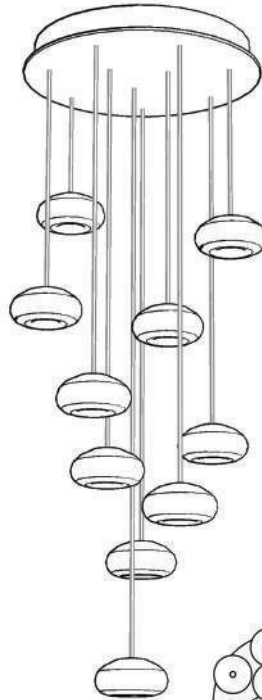

MORNING DEW STUDIO GLASS

A
OVAL PENDANT

A. NO. 862640-12

(Shown: silver leaf w/ "Morning Dew" studio glass)
 W. 34" (86 cm) D. 24" (61 cm)
 Min. Ht. 25" (64 cm) Max. Ht. 71" (180 cm)
 US/INTL BULB: G-4, 10W (QTY 12)

BOTTOM VIEW

†NO. 852440-xx

W. 12" (30 cm)
 (BULB QTY 5)

BOTTOM VIEW

†NO. 852640-xx

W. 14" (36 cm)
 (BULB QTY 7)

BOTTOM VIEW

†NO. 852840-xx

W. 17" (43 cm)
 (BULB QTY 10)

BOTTOM VIEW

†NO. 863540-xx

W. 22" (56 cm)
 (BULB QTY 10)

BOTTOM VIEW

†Min. Ht. 14" (36 cm) Max. Ht. 129" (328 cm), US/INTL BULB: G-4, 10W

See back cover for canopy dimensions.

NO. 862840-xx
 W. 32" (81 cm)
 (BULB QTY 16)

BOTTOM VIEW

NO. 853040-xx
 W. 19" (48 cm) D. 19" (48 cm)
 (BULB QTY 15)

BOTTOM VIEW

NO. 853140-xx
 W. 21" (53 cm)
 (BULB QTY 15)

BOTTOM VIEW

NO. 853240-xx
 W. 24" (61 cm)
 (BULB QTY 22)

BOTTOM VIEW

NO. 853340-xx
 W. 24" (61 cm) D. 24" (61 cm)
 (BULB QTY 22)