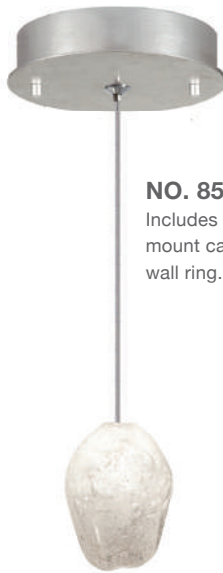

MORNING DEW STUDIO GLASS

A
OVAL PENDANT

A. NO. 862640-12

(Shown: silver leaf w/ "Morning Dew" studio glass)
 W. 34" (86 cm) D. 24" (61 cm)
 Min. Ht. 25" (64 cm) Max. Ht. 71" (180 cm)
 US/INTL BULB: G-4, 10W (QTY 12)

B

B. NO. 863340-12

(Shown: Silver leaf w/ "Morning Dew" studio glass)
 W. 47" (119 cm) D. 6" (15 cm)
 Min. Ht. 14" (36 cm) Max. Ht. 129" (328 cm)
 US/INTL BULB: G-4, 10W (QTY 5)

For full glass and finish ordering options please see pages 16-17. Ships unassembled. Includes 10 watt halogen bulbs and 10' adjustable coaxial cables. Ring configurations include 6' cables. 20' cables or longer are available through our customization program. LED bulbs available for purchase. Our studio glass is handmade individually. Custom finishes and custom sizes available on all canopies. Slight variations in shape, size and markings are the characteristics that distinguish art glass from mass produced glass.

Mini Button Canopy

H. .5" x W. 1.4" (1 cm x 4 cm)

NO. 851840-xx

Does not include transformer. Remote transformers to be provided by installer. This item is a "UL Recognized" component to be used in a custom installation. Shown, 851840-13.

Dual Mount Canopy

H. 1.5" x W. 5.5" (4 cm x 14 cm)

NO. 852240-xx

Includes transformer and dual mount canopy with removable side wall ring. Shown, 852240-13.

Dual mount canopy shown with side wall ring removed for flush mount application with included transformer recessed into junction box.