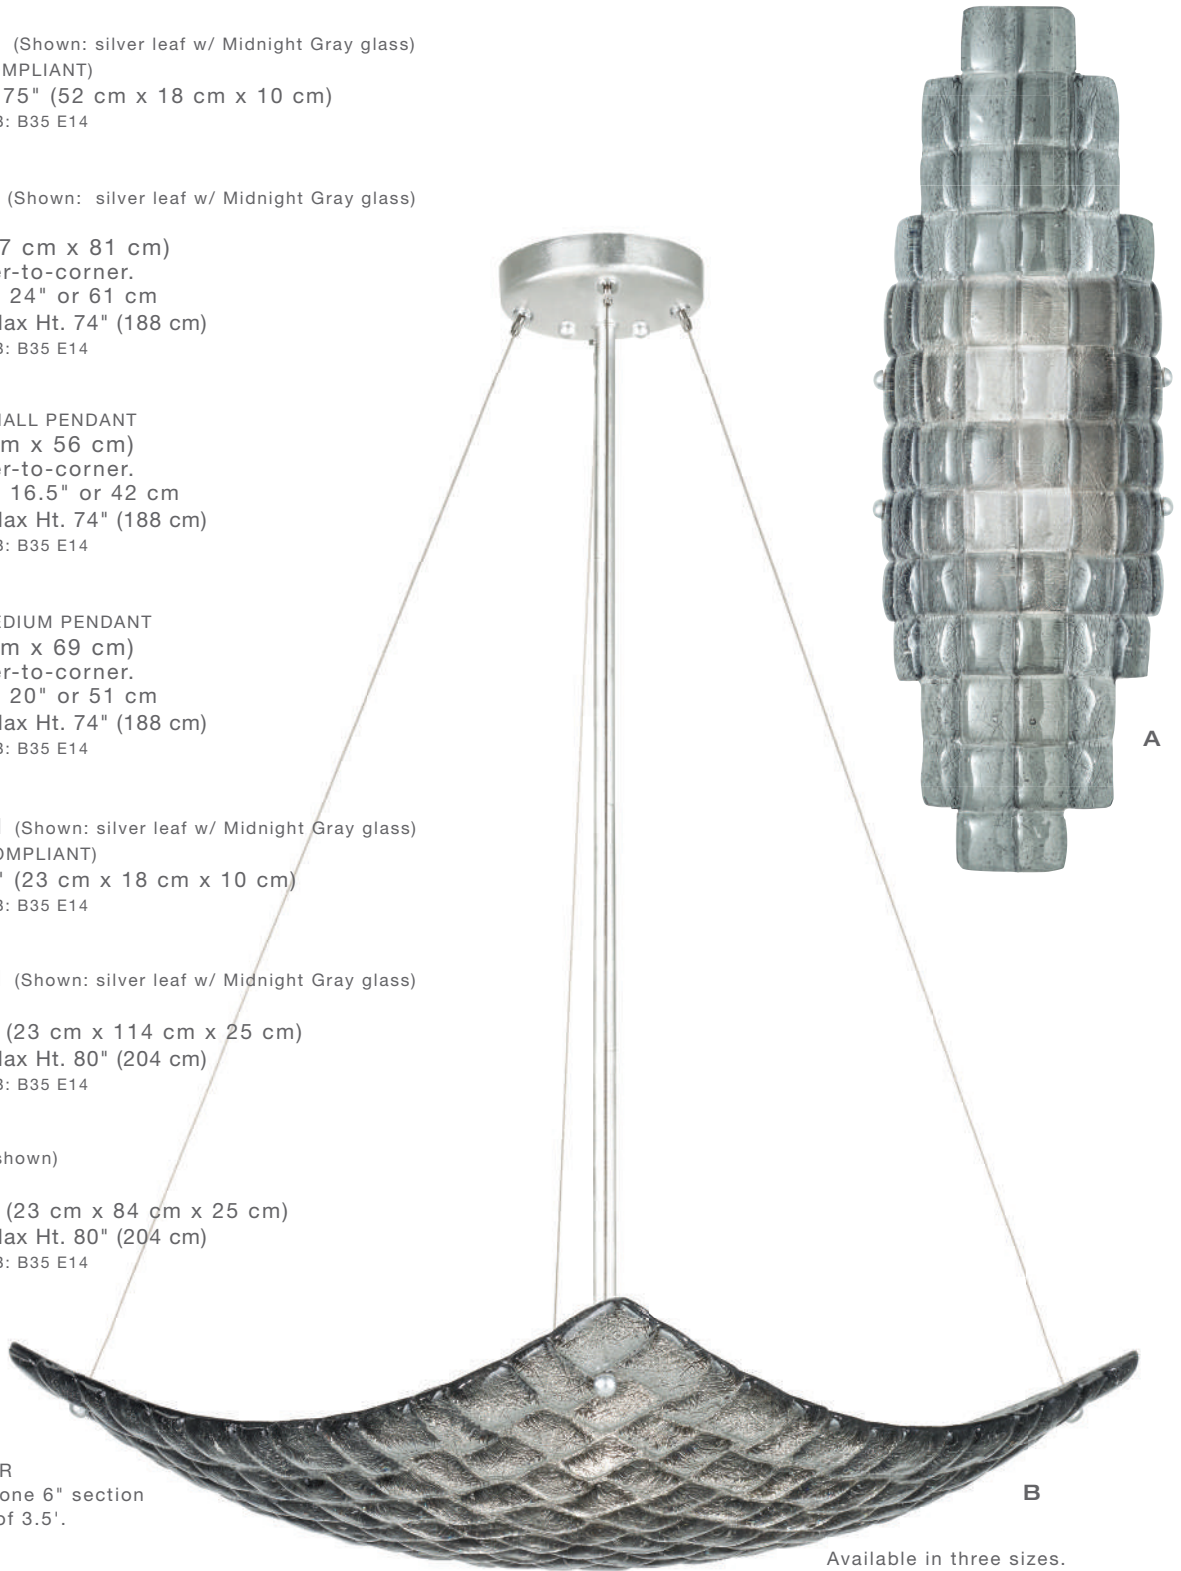

NO. 841240-x MEDIUM PENDANT
H. 4.5" W. 27" (11 cm x 69 cm)
Width measure corner-to-corner.
Flat-to-flat measures 20" or 51 cm
Min Ht. 11" (28 cm) Max Ht. 74" (188 cm)
US BULB: B-10 INTL BULB: B35 E14
60W, Candelabra (QTY 3)

C. NO. 842050-1 (Shown: silver leaf w/ Midnight Gray glass)
SMALL SCONCE (ADA COMPLIANT)
H. 9" W. 7" D. 3.75" (23 cm x 18 cm x 10 cm)
US BULB: B-10 INTL BULB: B35 E14
60W, Candelabra (QTY 1)

D. NO. 846840-1 (Shown: silver leaf w/ Midnight Gray glass)
LARGE PENDANT
H. 9" W. 45" D. 10" (23 cm x 114 cm x 25 cm)
Min Ht. 14" (36 cm) Max Ht. 80" (204 cm)
US BULB: B-10 INTL BULB: B35 E14
60W, Candelabra (QTY 7)

NO. 846740 (Not shown)
SMALL PENDANT
H. 9" W. 33" D. 10" (23 cm x 84 cm x 25 cm)
Min Ht. 14" (36 cm) Max Ht. 80" (204 cm)
US BULB: B-10 INTL BULB: B35 E14
60W, Candelabra (QTY 5)

OPTIONAL CORD COVER
Contains three 12" and one 6" section
for maximum coverage of 3.5'.
Sold separately.

NO. 401-CDKIT (Silver)
NO. 401-2CDKIT (Gold)
NO. 401-4CDKIT (Bronze)

FINISH AND STUDIO GLASS OPTIONS: Select finish/glass suffix option from below and add to item number.

Available in three sizes.
Shown with optional cord cover