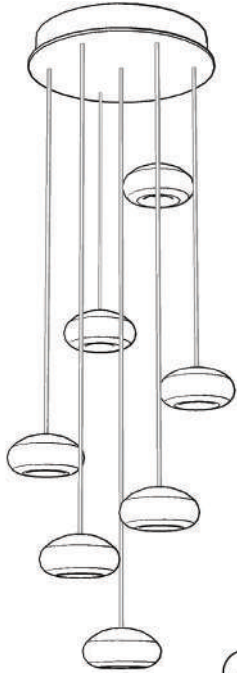

MORNING DEW STUDIO GLASS

A
OVAL PENDANT

A. NO. 862640-12

(Shown: silver leaf w/ "Morning Dew" studio glass)
 W. 34" (86 cm) D. 24" (61 cm)
 Min. Ht. 25" (64 cm) Max. Ht. 71" (180 cm)
 US/INTL BULB: G-4, 10W (QTY 12)

B

B. NO. 863340-12

(Shown: Silver leaf w/ "Morning Dew" studio glass)
 W. 47" (119 cm) D. 6" (15 cm)
 Min. Ht. 14" (36 cm) Max. Ht. 129" (328 cm)
 US/INTL BULB: G-4, 10W (QTY 5)

For full glass and finish ordering options please see pages 16-17. Ships unassembled. Includes 10 watt halogen bulbs and 10' adjustable coaxial cables. Ring configurations include 6' cables. 20' cables or longer are available through our customization program. LED bulbs available for purchase. Our studio glass is handmade individually. Custom finishes and custom sizes available on all canopies. Slight variations in shape, size and markings are the characteristics that distinguish art glass from mass produced glass.

BOTTOM VIEW

†NO. 852440-xx

W. 12" (30 cm)
 (BULB QTY 5)

BOTTOM VIEW

†NO. 852640-xx

W. 14" (36 cm)
 (BULB QTY 7)

BOTTOM VIEW

†NO. 852840-xx

W. 17" (43 cm)
 (BULB QTY 10)

BOTTOM VIEW

†NO. 863540-xx

W. 22" (56 cm)
 (BULB QTY 10)

BOTTOM VIEW

†Min. Ht. 14" (36 cm) Max. Ht. 129" (328 cm), US/INTL BULB: G-4, 10W

See back cover for canopy dimensions.

NO. 862840-xx
 W. 32" (81 cm)
 (BULB QTY 16)