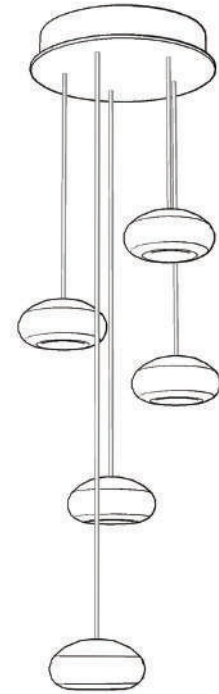

MORNING DEW STUDIO GLASS

A
OVAL PENDANT

A. NO. 862640-12

(Shown: silver leaf w/ "Morning Dew" studio glass)
 W. 34" (86 cm) D. 24" (61 cm)
 Min. Ht. 25" (64 cm) Max. Ht. 71" (180 cm)
 US/INTL BULB: G-4, 10W (QTY 12)

B

B. NO. 863340-12

(Shown: Silver leaf w/ "Morning Dew" studio glass)
 W. 47" (119 cm) D. 6" (15 cm)
 Min. Ht. 14" (36 cm) Max. Ht. 129" (328 cm)
 US/INTL BULB: G-4, 10W (QTY 5)

For full glass and finish ordering options please see pages 16-17. Ships unassembled. Includes 10 watt halogen bulbs and 10' adjustable coaxial cables. Ring configurations include 6' cables. 20' cables or longer are available through our customization program. LED bulbs available for purchase. Our studio glass is handmade individually. Custom finishes and custom sizes available on all canopies. Slight variations in shape, size and markings are the characteristics that distinguish art glass from mass produced glass.

W. 5.5" (14 cm)
 Min. Ht. 14" (36 cm) Max. Ht. 128" (325 cm)
 US/INTL BULB: G-4, 10W (QTY 1)
 Includes transformer and dual mount canopy.

See page 16 for more information.

†NO. 852340-xx

W. 9" (23 cm)
 (BULB QTY: 3)

BOTTOM VIEW

†NO. 852440-xx

W. 12" (30 cm)
 (BULB QTY 5)

BOTTOM VIEW

†NO. 852640-xx

W. 14" (36 cm)
 (BULB QTY 7)

BOTTOM VIEW

†NO. 852840-xx