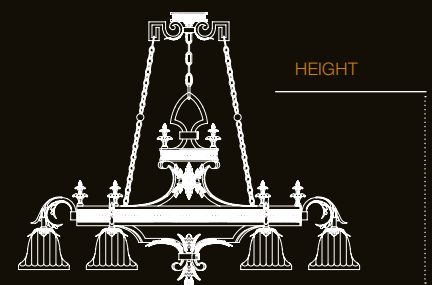

PRODUCT TERMINOLOGY

FIXTURE HEIGHT:

Height is measured from the BOTTOM-MOST to the TOP-MOST points on the product, including any finials. See diagrams below.

BULB BASE CODES

Candelabra
Intermediate
Medium

C
I
M

SWITCH CODES

In Line Dimmer
In Line Foot Dimmer
In Line Hi-Lo
In Socket 3-Way
In Socket On-Off

LD
FD
LHL
S3W
SOO