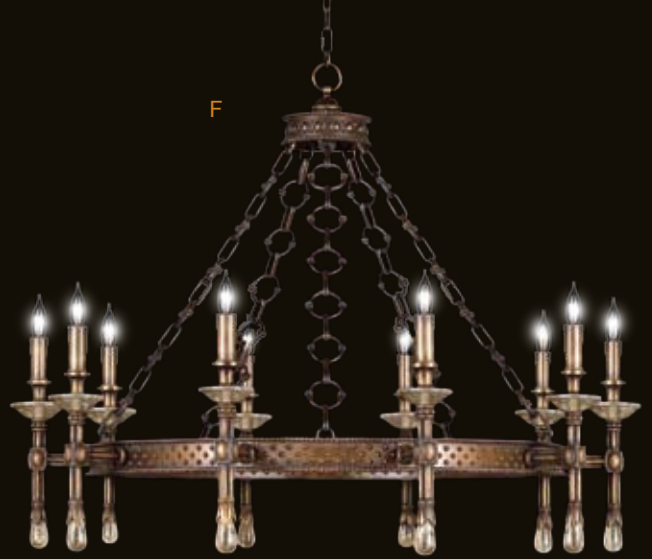

D

F

E

Fine Art Lamps uses genuine Rock Crystal Quartz. Rock Crystal Quartz is a natural material, and every piece of cut quartz will have a unique appearance often with naturally occurring variations in color, opacity, and texture. No two stones are alike. The internal fractures result in veils and light refractions that lend beauty and uniqueness to each quartz crystal.