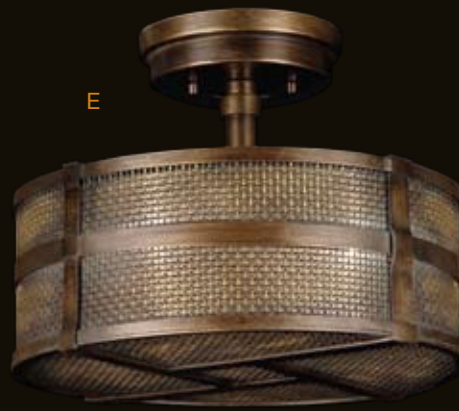

A. SCONCE
NO. 742050-2
H. 14" W. 5" D. 6"
Bulb: T6, 40W, (QTY 1)

B. SCONCE
NO. 743350-2
H. 14" W. 5" D. 4"
(ADA Compliant)
Bulb: T6, 40W, (QTY 1)

C. CHANDELIER
NO. 742640-2
H. 41" W. 32"
Bulb: T6, 40W, (QTY 24)

D. DROP LIGHT
NO. 754140-2
H. 22" W. 5"
Bulb: T6, 40W, (QTY 1)

E. SEMI-FLUSH MOUNT
NO. 740640-2
H. 12" W. 16"
Bulb: B-10, 60W, (QTY 3)

F. CHANDELIER
NO. 742440-2
H. 29" W. 33"
Bulb: T6, 40W, (QTY 16)

G. CHANDELIER
NO. 741040-2
H. 20" W. 30"
Bulb: T6, 40W, (QTY 6)

H. LANTERN
NO. 741440-2
H. 24" W. 22"
Bulb: T6, 40W, (QTY 4)