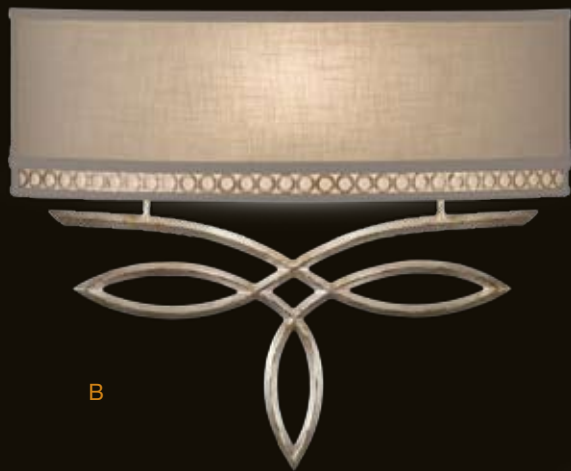

D. PENDANT

NO. 780140 (shown: silver leaf)
 NO. 780140-2 (not shown: gold leaf)
 H. 23" W. 33"
 Bulb: A-21, 150W (QTY 3)

COLLECTION ALLEGRETTO

Alegretto, a musical tempo that is briskly bold yet relaxed, gives its name to a lighting collection created to the sound of music. Like a conductor directing his orchestra with **ARTFUL** movements of his baton, the Fine Art Lamps designer made confidently bold, swift strokes at his easel in drawing Allegretto. The lines drawn for each piece in the collection make distinct, **GRACEFUL** gestures that timelessly span yesterday, today, and tomorrow, as the **CURVES** change direction gracefully with elegant simplicity.