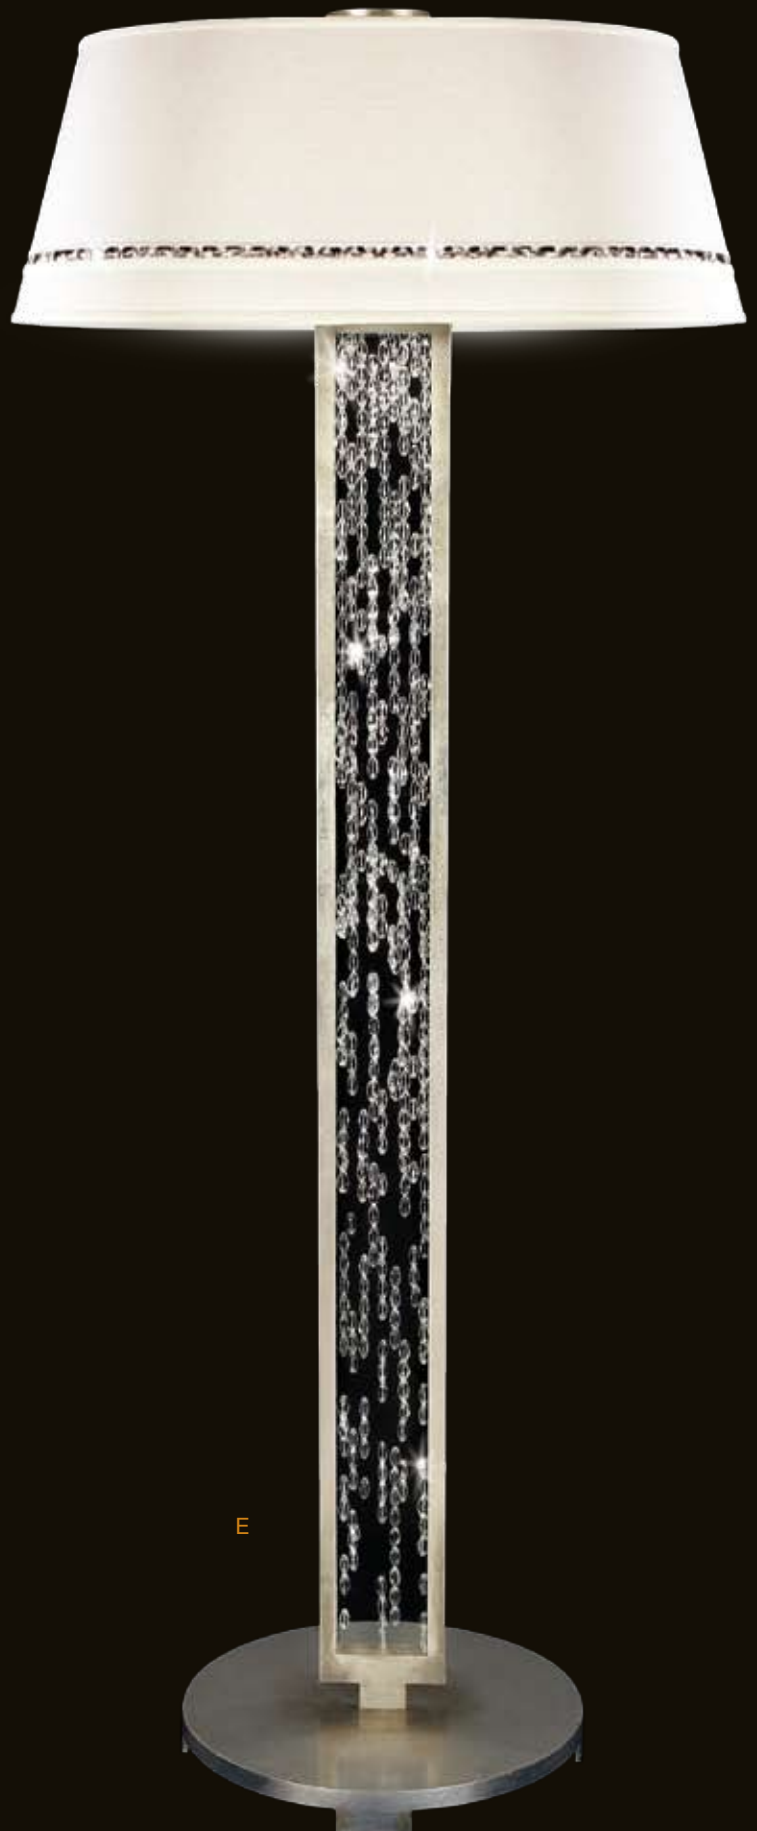

E. FLOOR LAMP

NO. 770820

H. 72"

Bulb: A-21, 150W, (QTY 2)