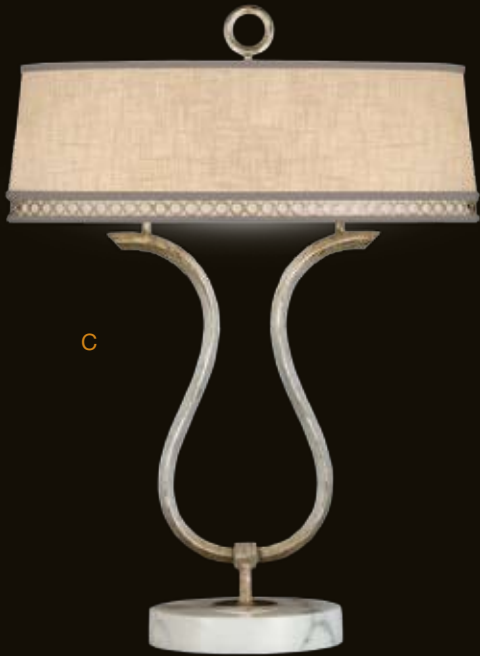

B. TABLE LAMP

NO. 784910 (shown: silver leaf)
NO. 784910-2 (shown: gold leaf)
H. 32"
Bulb: A-21, 50-100-150W (QTY 1)

C. TABLE LAMP

NO. 784810 (shown: silver leaf)
NO. 784810-2 (not shown: gold leaf)
H. 26"
Bulb: G-16.5, 60W (QTY 2)

D. CONSOLE LAMP

NO. 792915 (shown: silver leaf)
NO. 792915-2 (shown: gold leaf)
H. 33"
Bulb: B-11, 60W (QTY 2)

B

All Collection Allegretto styles are available in platinized silver leaf finish or burnished gold leaf finishes.

C

D

E

F

E. TABLE LAMP

NO. 785010 (shown: silver leaf)
NO. 785010-2 (not shown: gold leaf)
H. 34"
Bulb: A-21, 150W (QTY 1)

F. TABLE LAMP

NO. 793110 (shown: silver leaf)
NO. 793110-2 (shown: gold leaf)
H. 33"
Bulb: A-21, 50-100-150W (QTY 1)

A

B

C

A. TABLE LAMP (LEFT FACING)
 NO. 794310 (not shown: silver leaf)
 NO. 794310-2 (shown: gold leaf)
 H. 29"
 Bulb: A-21, 50-100-150W (QTY 1)

B. TABLE LAMP (RIGHT FACING)
 NO. 793010 (shown: silver leaf)
 NO. 793010-2 (not shown: gold leaf)
 H. 29"
 Bulb: A-21, 50-100-150W (QTY 1)