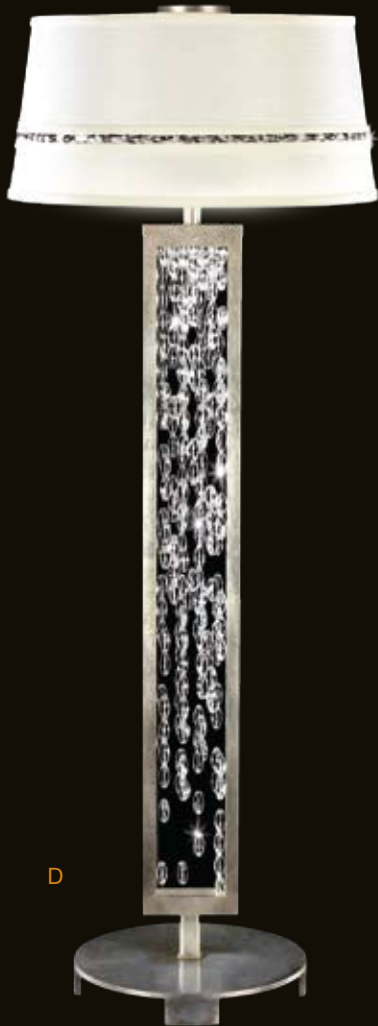

B. TABLE LAMP
NO. 771510 (shown: silver leaf)
NO. 778010 (not shown: gold leaf)
H. 31"
Bulb: A-21, 50-100-150W, (QTY 1)

C. TABLE LAMP
NO. 758710 (shown: silver leaf)
NO. 773310 (not shown: gold leaf)
H. 34"
Bulb: A-21, 50-100-150W, (QTY 1)

C. CHANDELIER

NO. 767440 (shown: gold)
NO. 702840 (not shown: silver)
H. 32" W. 31"
Bulb: B-10, 60W, (QTY 4)

D. CHANDELIER

NO. 760640 (shown: gold)
NO. 701340 (not shown: silver)
H. 59" W. 56"
Bulb: B-10, 60W, (QTY 10)

D

F. TABLE LAMP
NO. 769110 (shown: gold)
NO. 737910 (not shown: silver)
H. 32"
Bulb: A-19, 60W, (QTY 1)

E

F

CASCADES

Inspired by the **MAGNIFICENT** water displays of eighteenth century fountains, Cascades is a collection of unique lighting fixtures of **EXQUISITE GRACE**. Metal frames of **WARM SILVER LEAF** support dramatically bold cascades of hand-cut crystals delicately woven together and trailing away like water droplets.

A. TABLE LAMP

NO. 771910

H. 33"

Bulb: A-21, 50-100-150W, (QTY 1)

B. CONSOLE

NO. 771815

H. 38"

Bulb: G-16.5, 60W, (QTY 1)