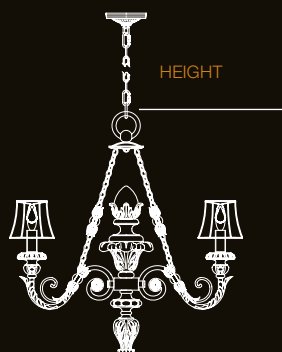

PRODUCT TERMINOLOGY

FIXTURE HEIGHT:

Height is measured from the BOTTOM-MOST to the TOP-MOST points on the product, including any finials. See diagrams below.

BULB BASE CODES

Candelabra
Intermediate
Medium

C
I
M

SWITCH CODES

In Line Dimmer
In Line Foot Dimmer
In Line Hi-Lo
In Socket 3-Way
In Socket On-Off

LD
FD
LHL
S3W
SOO