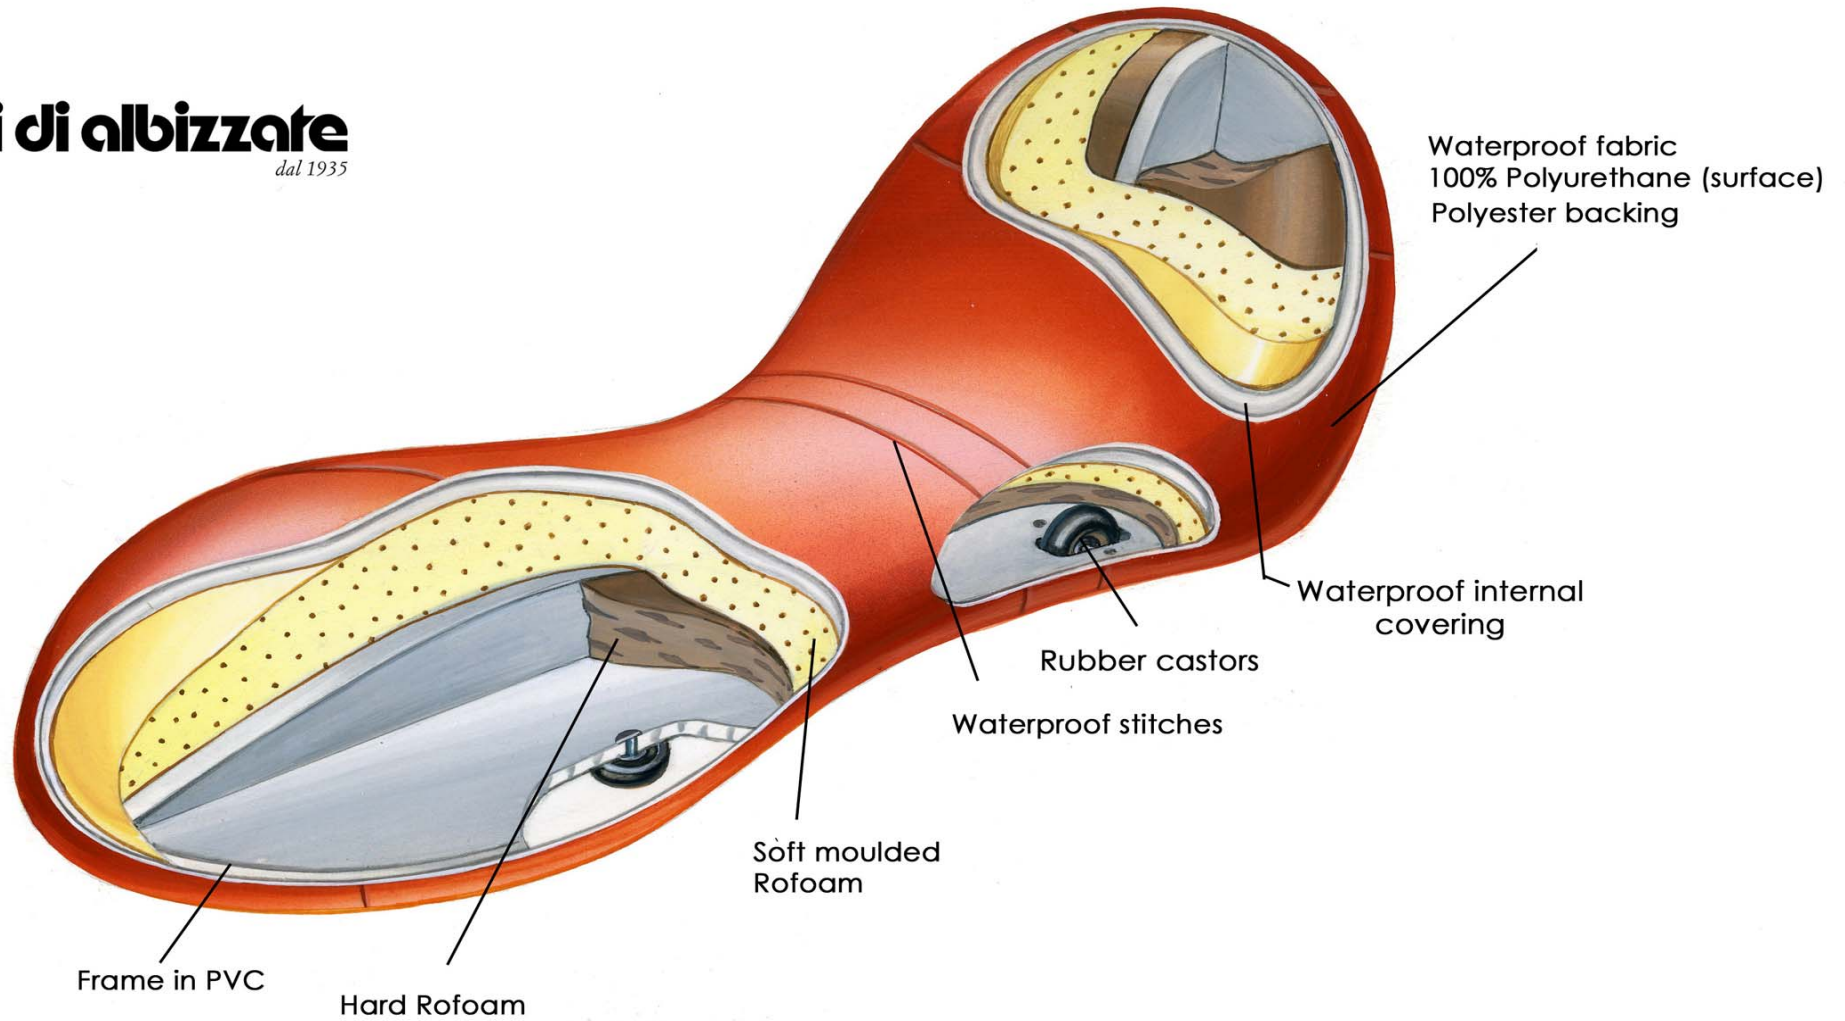

Outdoor Collection

rossi di albizzate
dal 1935

SURF

outdoor waterproof
design Arch. Pio & Tito Toso

NOVELTY 2010

OUTDOOR WATERPROOF VERSION