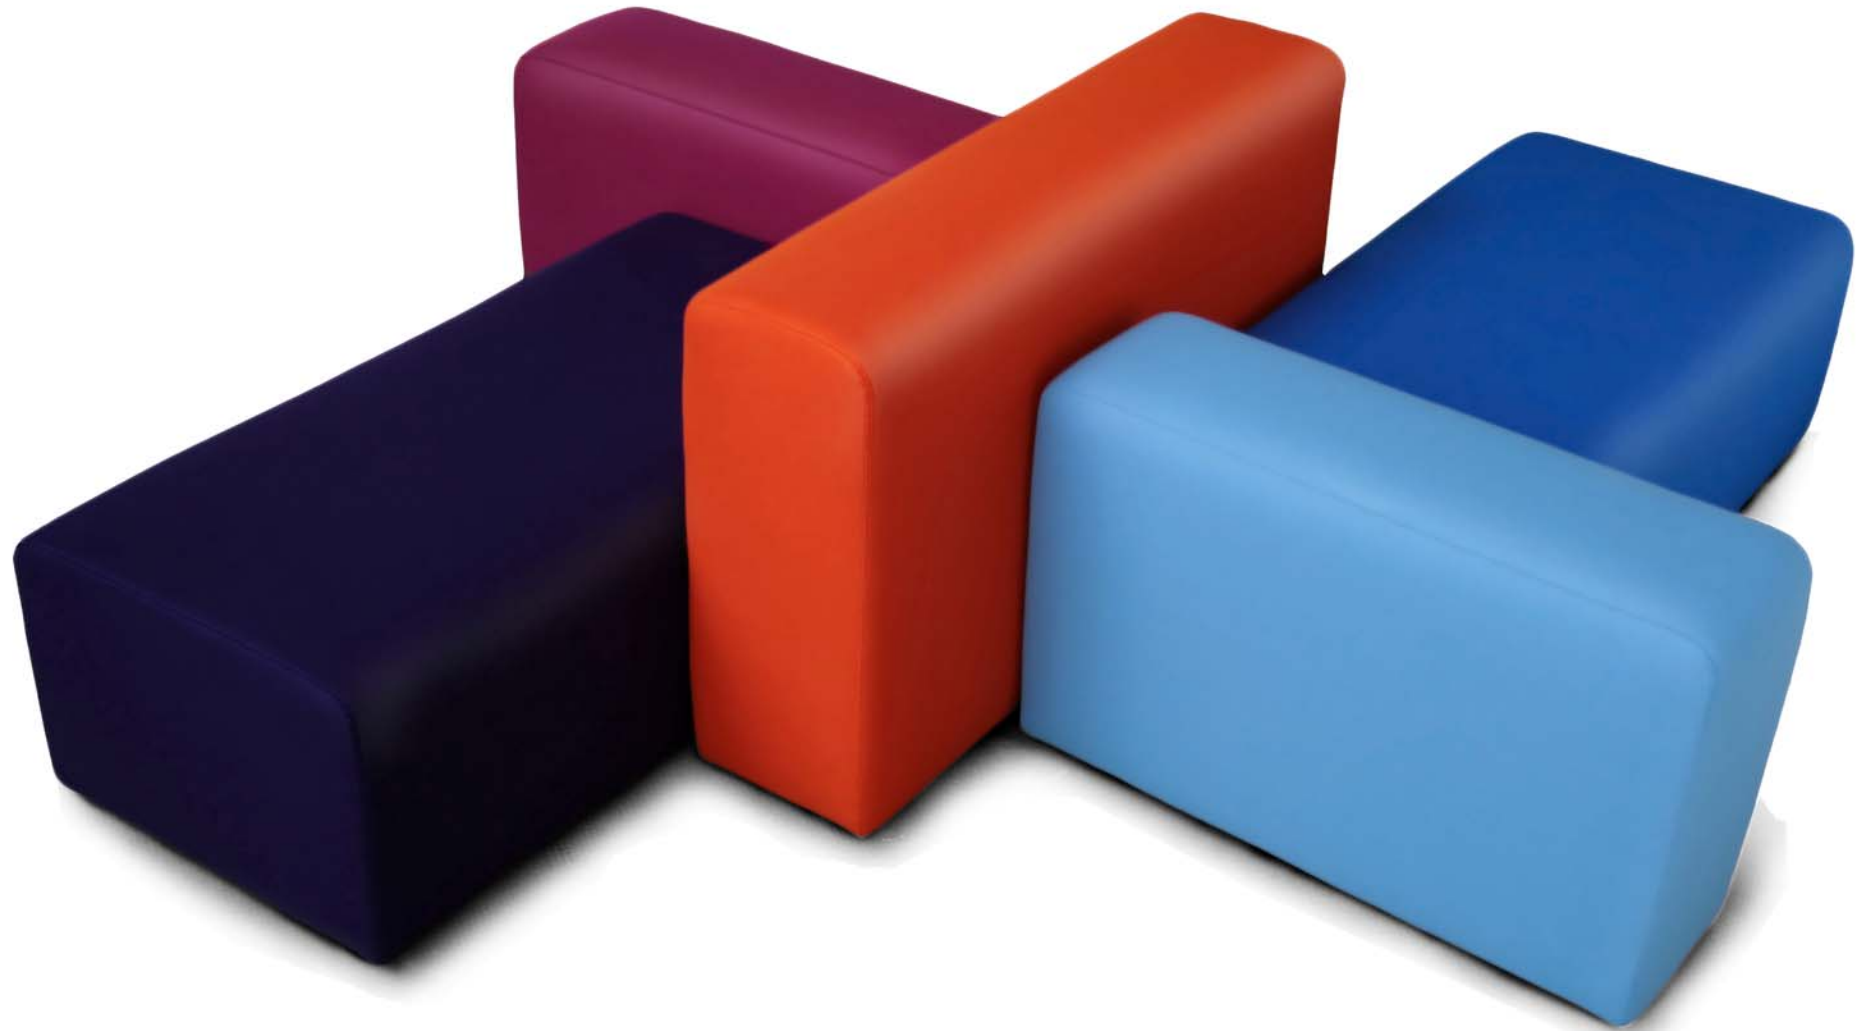

Outdoor Collection

ALEA outdoor
design Arch. Marcello Cuneo

rossi di albizzate
dal 1935