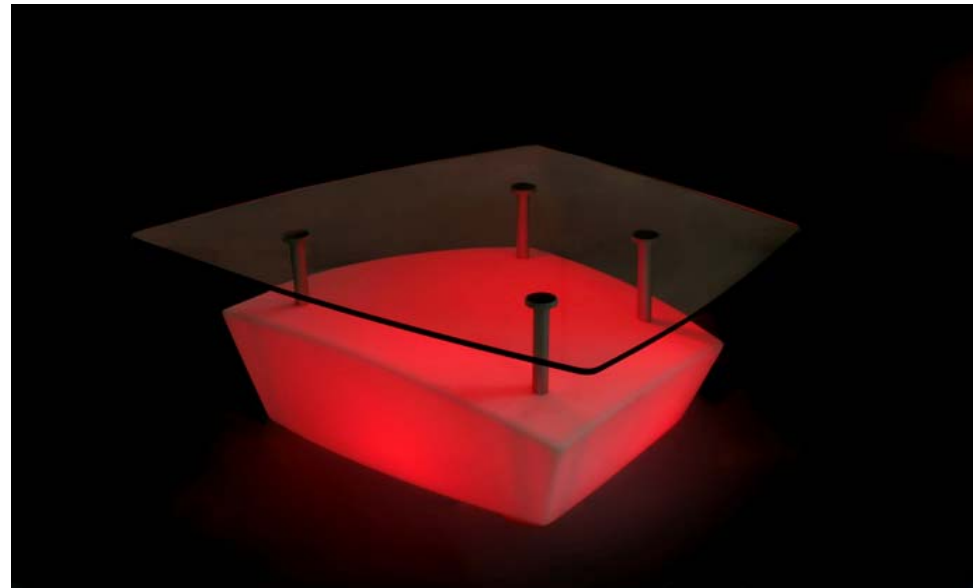

NT TCL
Coffee table with
light
90x86x37 h

Light colors:
White, yellow, red, blue,
green.