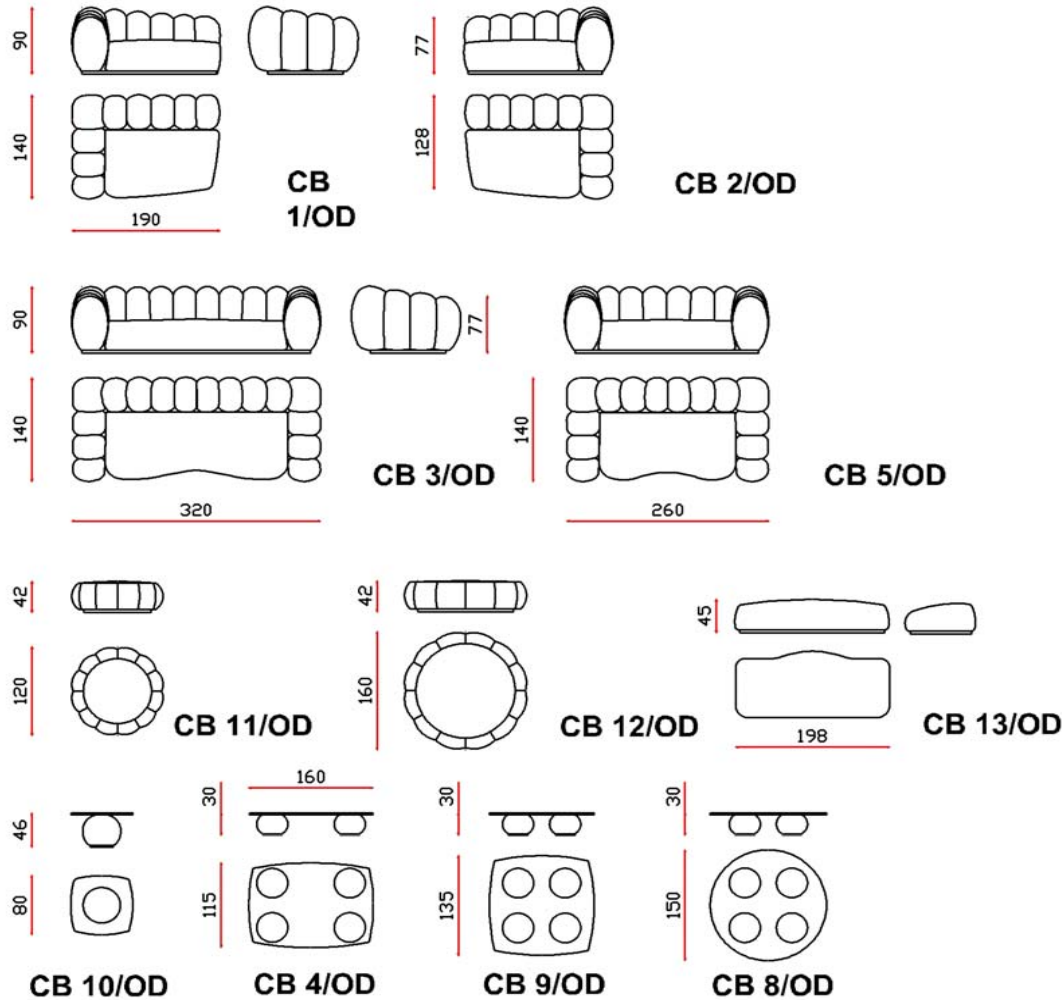

Outdoor Collection

outdoor

coral bay *design Arch. Willem Brouwer*

Il design di "CORAL BAY WATERPROOF" accoglie gli scenari di comfort informale e di naturale eleganza per realizzare sedute **outdoor**. La serie è costruita con tecnologie e materiali speciali per l'esterno. Strutture e imbottiture idrofughe su telai e sostegni in alluminio. A richiesta speciale illuminazione retro divano con Led a colore fisso o a ciclo variabile.

The "CORAL BAY" design creates settings of comfort and natural elegance for **outdoor seating** elements. The series is designed using innovative technology and specific materials for outdoors. Waterproof structure and padding on frame with aluminium supports. Special illuminated multicoloured or fixed coloured LED version applicable to the backside of the Sofa available upon request.