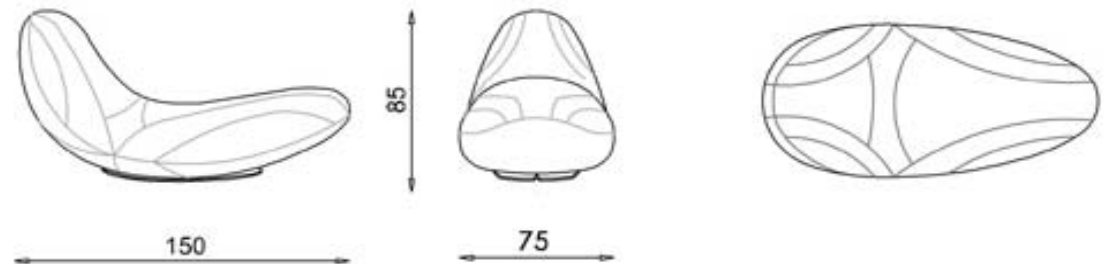

NOVELTY 2010

OUTDOOR WATERPROOF VERSION

Outdoor Collection

rossi di albizzate
dal 1933

SUPERDONDOLO
design Arch. Pio & Tito Toso

NOVELTY 2010
OUTDOOR WATERPROOF VERSION

Outdoor Collection

SUPERDONDOLO outdoor *design Arch. Pio & Tito Toso*
DO6/OD: 75 x 150 x 85 H + DO4/OD Diameter 60 x 33 H

rossi di albizzate
dal 1935

Outdoor Collection

SUPERDONDOLO

outdoor waterproof
design Arch. Pio & Tito Toso

Outdoor Collection

DO 1 rocking chair
42 x 90 x 90 h

DONDOLO – *design Arch. Pio & Tito Toso*

Outdoor Collection

CORAL BAY outdoor *design Arch. W. Brouwer*
CB5/OD: 260 x 140 x 90 H + CB13/OD: 200 x 90 x 45 H

rossi di albizzate
dal 1935

Outdoor Collection

living-area line

coral bay *design Arch. Willem Brouwer*

OUTDOOR VERSION