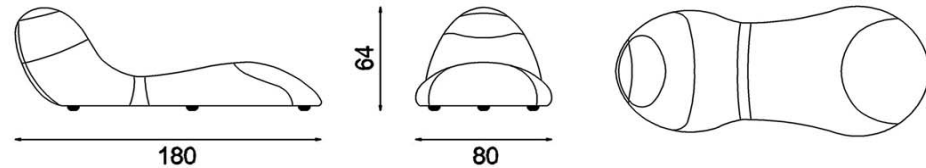

Outdoor Collection

rossi di albizzate
dal 1935

SURF

outdoor waterproof
design Arch. Pio & Tito Toso

NOVELTY 2010

OUTDOOR WATERPROOF VERSION