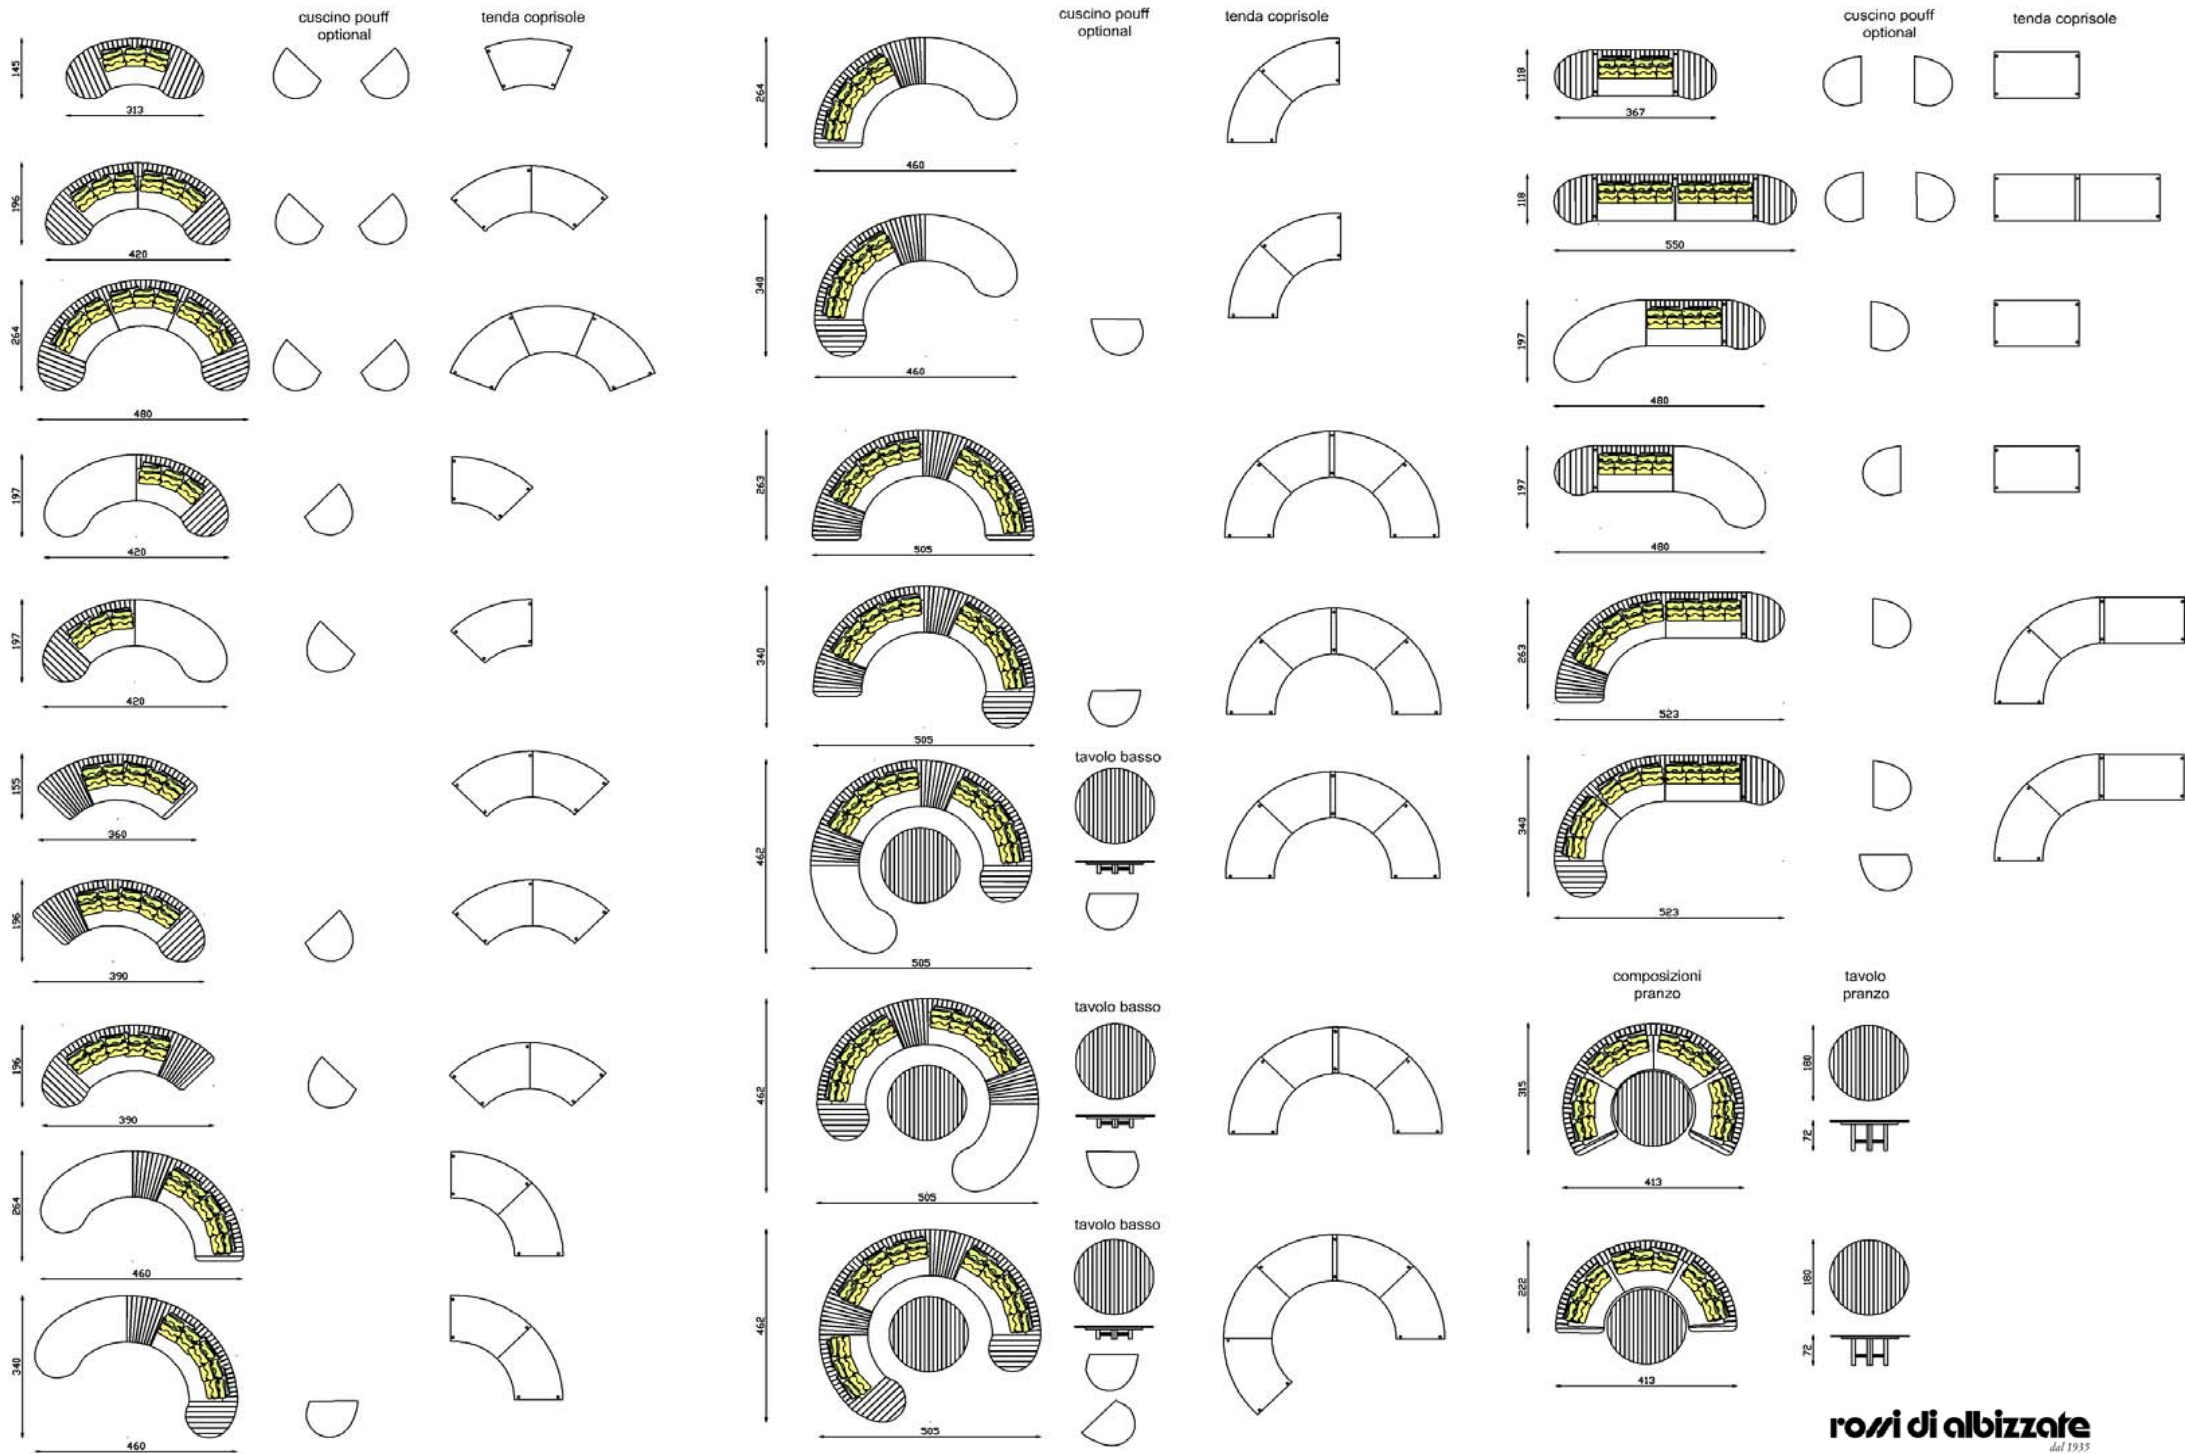

rossi di albizzate
dal 1935

outdoor collection
GARDEN BAY
design Arch. W. Brouwer

Outdoor Collection – GARDEN BAY *design Arch. W. Brouwer*

Outdoor Collection

SURF outdoor *design Arch. Pio & Tito Toso*
SR1: 80 x 180 x 63 H