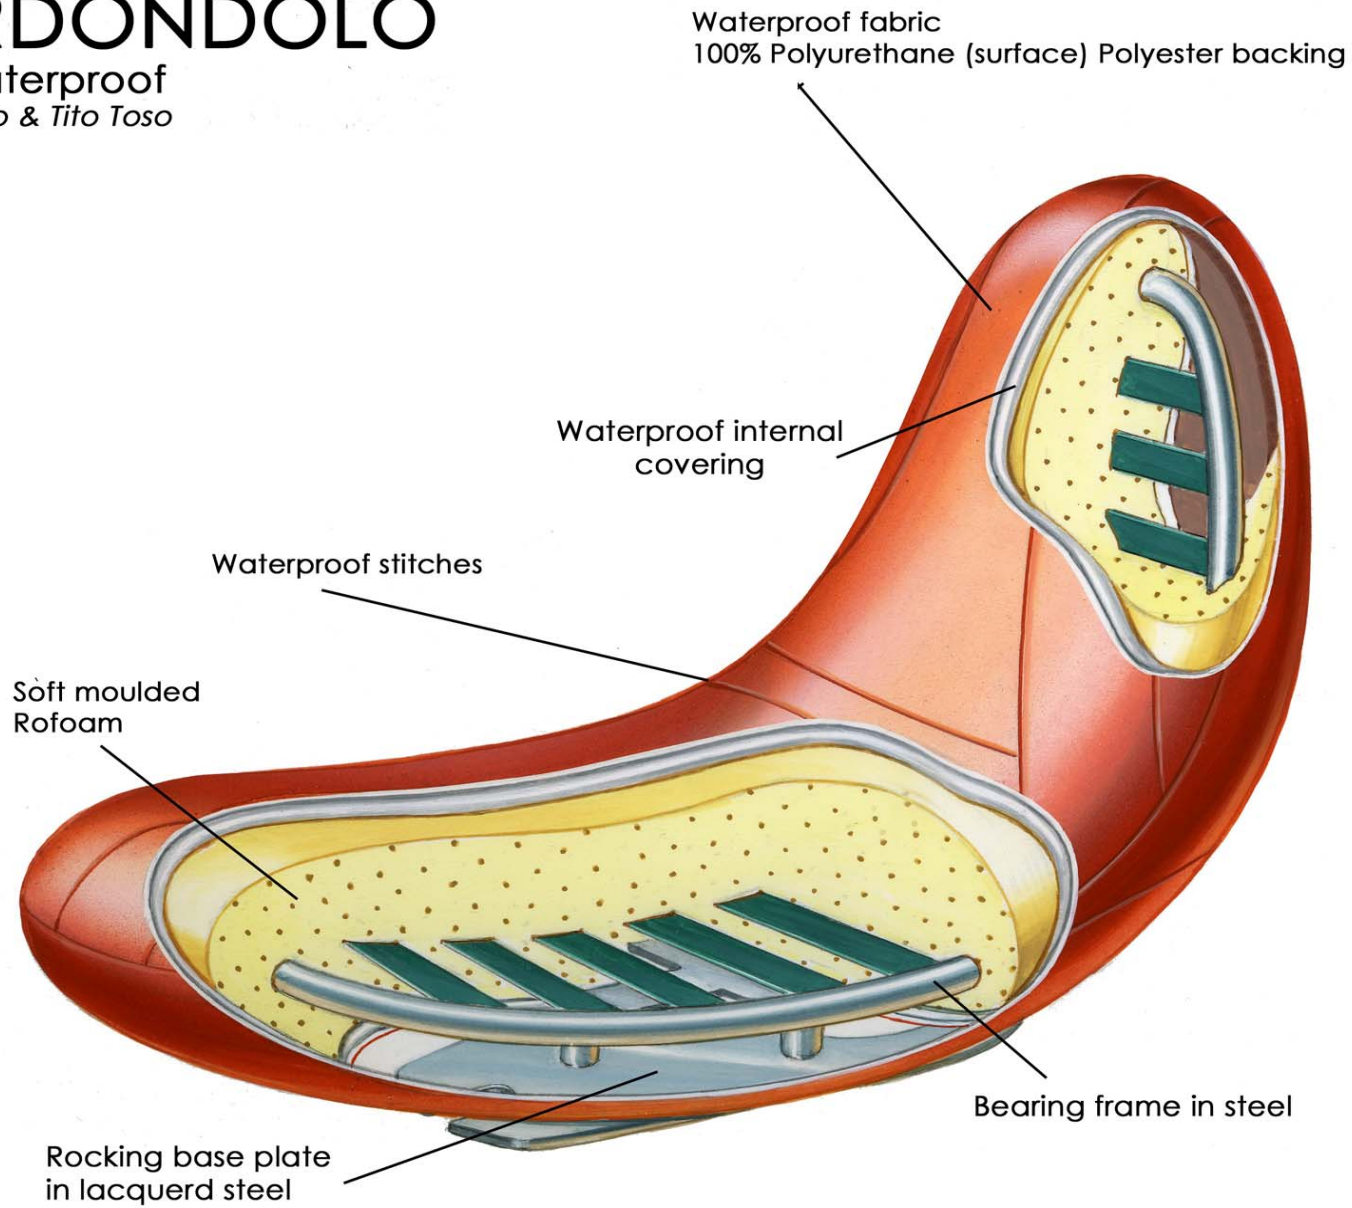

Outdoor Collection

SUPERDONDOLO

outdoor waterproof
design Arch. Pio & Tito Toso