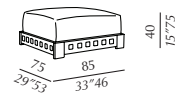

SQUARE COLLECTION

DIVANO / SOFA
DIV180

DIVANO / SOFA
DIV240

POUF
PF85

SQUARE COLLECTION

VASSOIO / TRAY
VS54

FIORIERA / FLOWER BOX
FR50

TAVOLINO / LOW TABLE
TB54/30

TAVOLINO / LOW TABLE
TB54/45

TAVOLINO / LOW TABLE
TB90/35