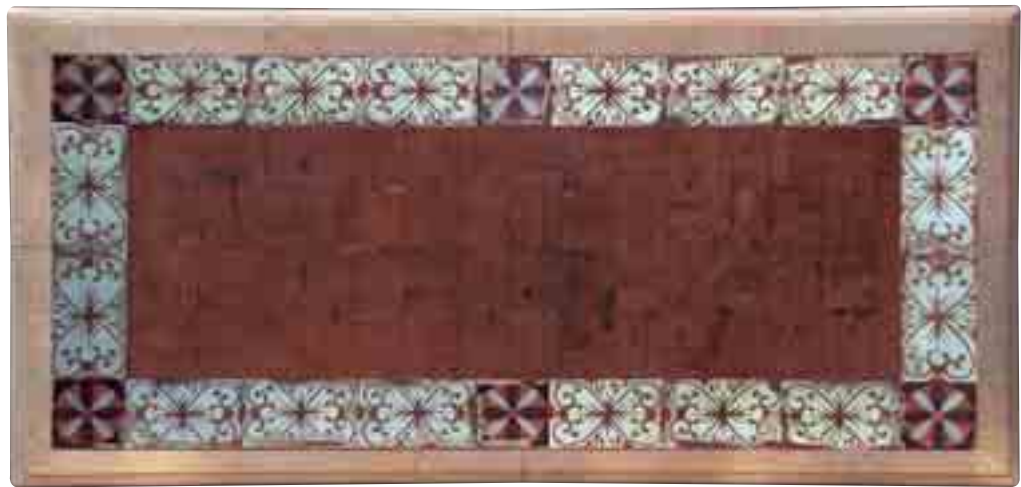

Damasco DM/02
cm 120x120 / inches 47x47"

Damasco DM/T/01
cm 190x90 / inches 75x35"

Efeso EF/03

cm 190x90 / inches 75x35"

Efeso EF/02

cm 190x90 / inches 75x35"

Efeso EF/01

cm 190x90 / inches 75x35"

Pompeiano

Pompeiano PP/N/02
cm 120x120 / inches 47x47"

Pompeiano PP/R/01
cm 200x100 / inches 79x40"

Grottesche gialle GG/02
cm 200x100 / inches 79x40"

Grottesche gialle GG/03
cm 200x100 / inches 79x40"

Grottesche gialle GG/04
cm 200x100 / inches 79x40"